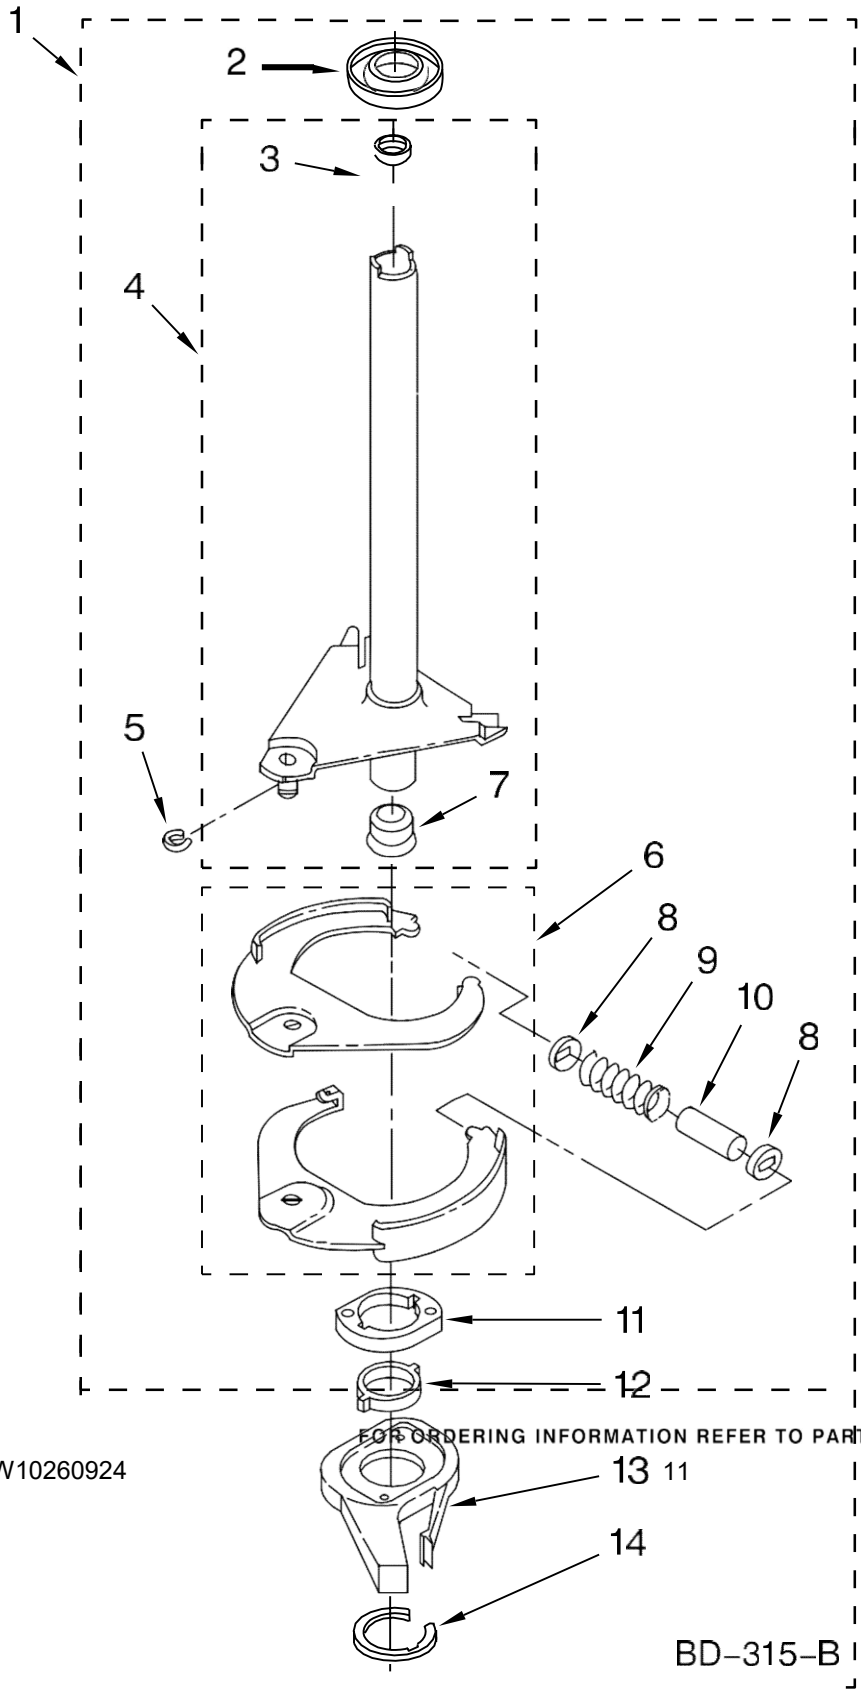

Illus. No.	Part No.	DESCRIPTION
1	388952	Brake And Drive Tube (Complete)
2	62658	Ring, Thrust
3	356427	Seal, Drive Tube
4	64027	Tube, Basket Drive (Includes Illus. 3, 4, 5 & 9)
5	64035	Ring, Retaining
6	64232	Shoe, Brake (2)
7	62703	"T" Bearing, Spin Tube
8	3353956	Cap, Brake Spring (2)
9	387806	Spring, Brake
10	3355360	Sleeve, Brake Spring
11	661516	Cam, Brake Release
12	63022	Sleeve, Cam
13	64194	Driver, Brake Cam
14	90368	Ring, Retaining

FOLLOWING PARTS NOT ILLUSTRATED

285208 Lubricant (Use Only In Brake Shoe Assembly On Roller & Pin)

W10260924

BD-315-B