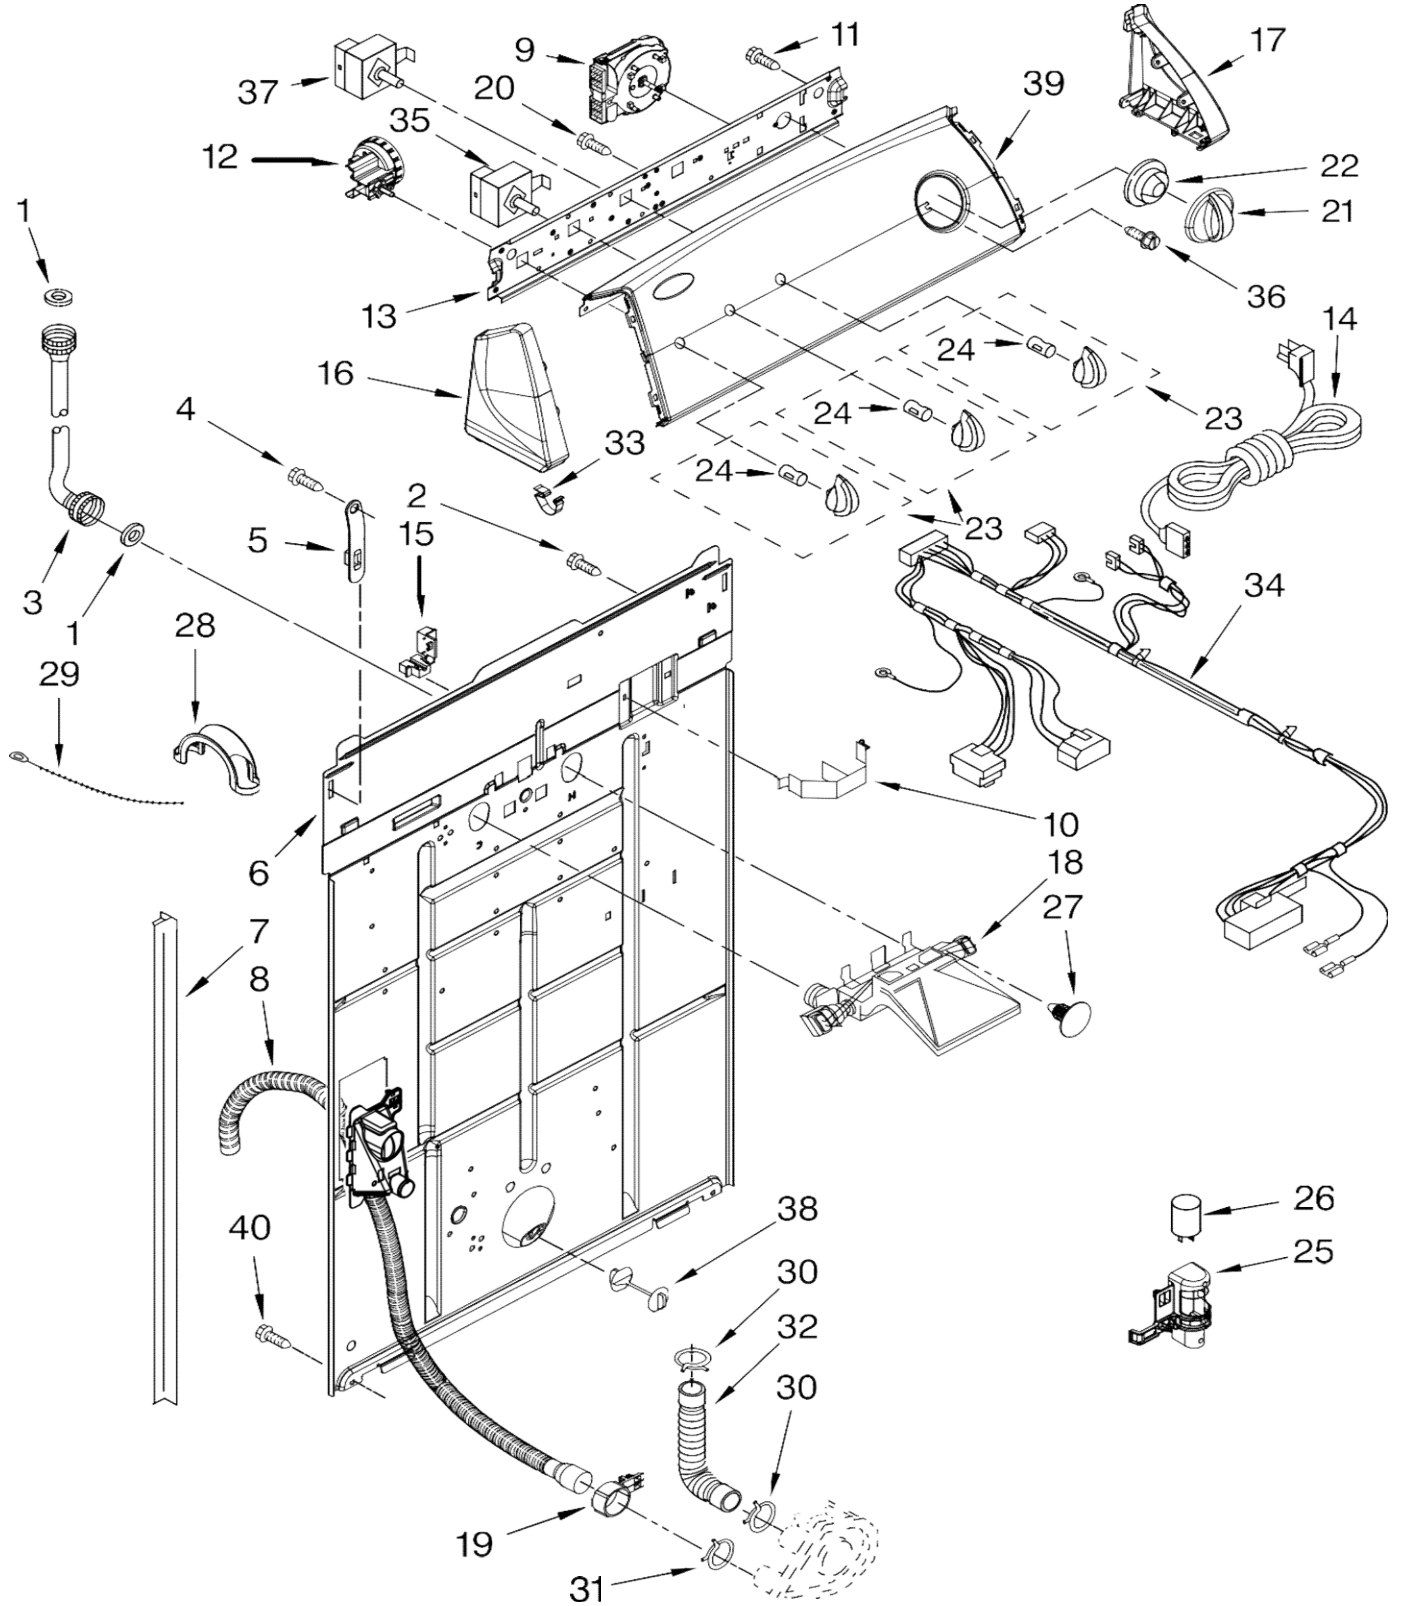

Lavadora Whirlpool 7MWT96700SQ1

FOR ORDERING INFORMATION REFER TO PARTS PRICE LIST

Lavadora Whirlpool 7MWT96700SQ1

Illus. No.	Part No.	DESCRIPTION
1		Literature Parts
	W10155455	Installation Instructions
	8558669	Feature Sheet
	W10117898	Energy Guide (Mexico)
	W10213638	Use & Care Guide
	W10185788	Wiring Diagram
2		Top
	8559483	White
	8567424	Biscuit
3	62750	Spacer, Cabinet To Top (4)
4	W10165554	Screw, 10-16 x 1/2 (4)
5		Cabinet
	63424	White
	3954357	Biscuit
6	62780	Clip, Top & Cabinet & Rear Panel (2)
7	3362952	Dispenser, Bleach
8	3351614	Screw, Ground
9	8318084	Switch, Lid
10	8533959	Nut, Hex
11	W10119828	Screw, Lid Hinge Mounting (4)
12	W10225135	Hinge, Lid (L.H.)
13	54583	Hinge, Lid (R.H.)
14	19119	Bumper, Lid Hinge
15	21258	Bearing, Lid Hinge (2)
16		Lid
	8541774	White
	W10171116	Biscuit
17	9724509	Bumper, Lid (2)

Lavadora Whirlpool 7MWT96700SQ1

FOR ORDERING INFORMATION REFER TO PARTS PRICE LIST

Lavadora Whirlpool 7MWT96700SQ1

Illus. No.	Part No.	DESCRIPTION
1	W10242307	Washer, Water Inlet Hose (4) (1-1/16 x 5/8)
2	3351614	Screw, Ground
3		Hose, Water Inlet (2)
	W10194210	Cold Water
	W10196191	Hot Water
4	9740848	Screw, 8-18 x 1/2
5	8568314	Strap, Console (2)
6	W10194450	Panel, Rear
7	62747	Pad, Rear Panel
8	W10189267	Drain Hose Assembly (Includes Item 19)
9	W10185786	Timer, Control (60 Hz.) (Motor Not A Service Part)
10	8055003	Clip, Harness & Pressure Hose
11	90767	Screw, 8-18 x 3/8
12	8577844	Switch, Water Level
13	8566003	Bracket, Control

Illus. No.	Part No.	DESCRIPTION
14	W10115689	Cord, Power (Includes Item 15)
15	3952821	Strain Relief, Power Cord
16		Cap, End (L.H.) (Includes Item 33)
	8566035	White
	8566036	Biscuit
17		Cap, End (R.H.) (Includes Item 33)
	8566032	White
	8566033	Biscuit
18	W10278652	Valve, Water Inlet W/Vacuum Break
19	8541668	Clamp, Hose
20	3400073	Screw, Ground
21		Knob, Timer
	8566022	White
	8566025	Biscuit
22	8566018	Dial, Timer
23		Knob, Control
	8565944	White
	8565947	Biscuit
24	8536939	Clip, Knob
25	8318046	Clip, Capacitor