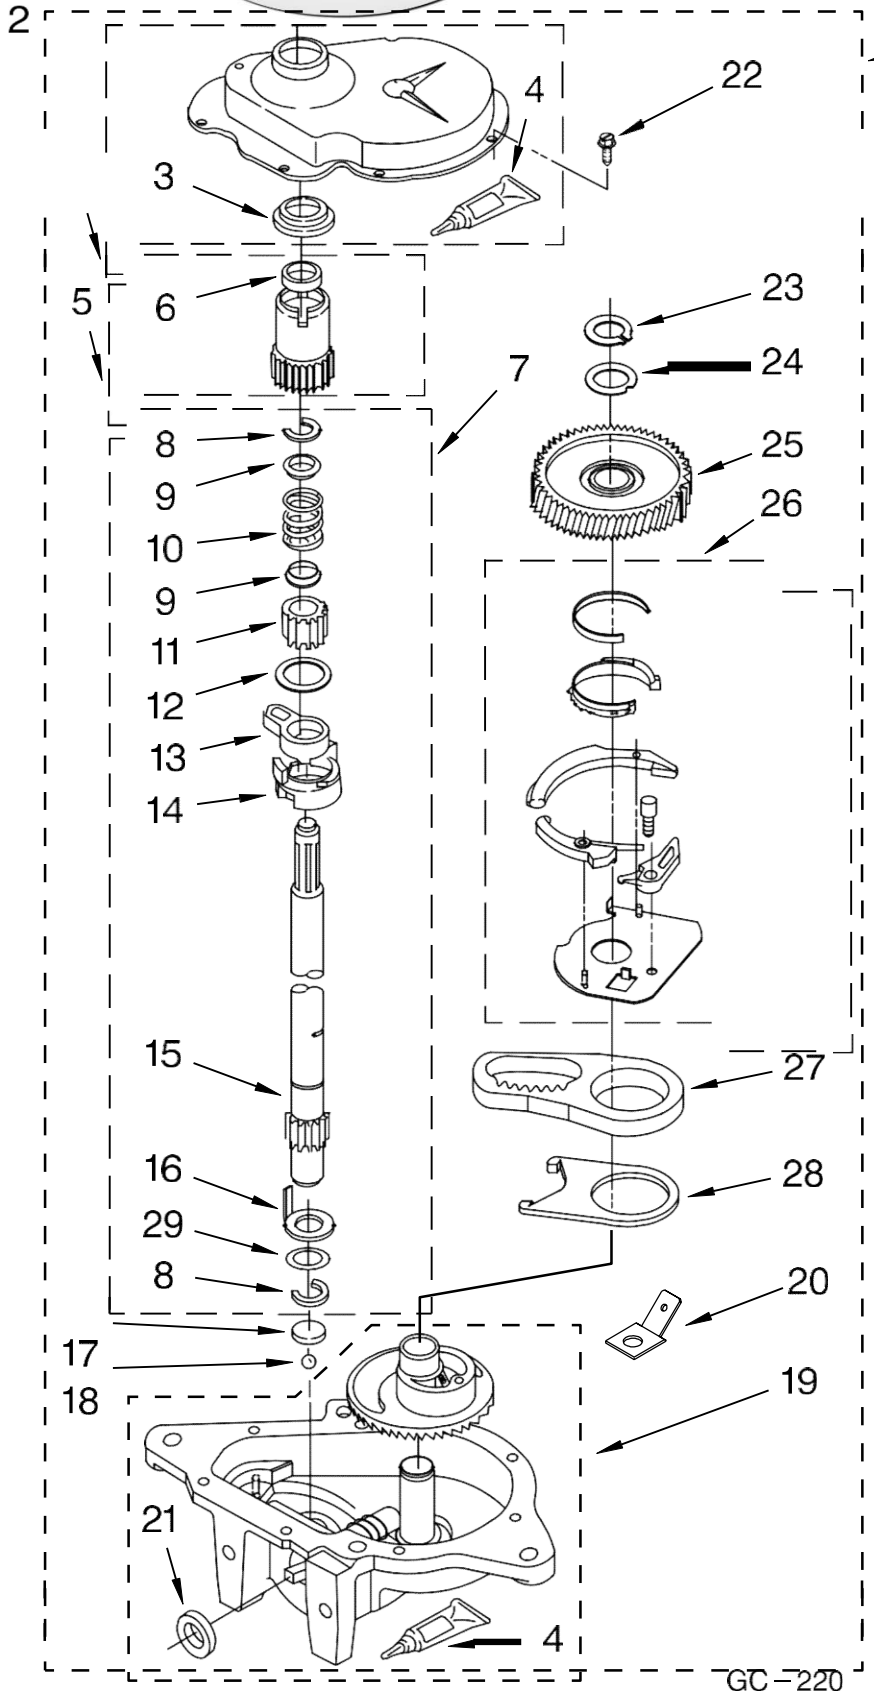

Illus. No.	Part No.	DESCRIPTION
1	8532118	Gearcase (Complete)
2	285202	Cover, Gearcase
3	3349985	Seal, Gearcase Cover
4	285195	Sealer, Gasket (.20 Fl. Oz.) (6 ml)
5	63320	Pinion, Spin (Includes Illus. 25)
6	356427	Seal, Spin Pinion
7	389387	Shaft, Agitator (Complete)
8	90369	Ring, Retaining (2)
9	62677	Retainer, Spring (2)
10	62676	Spring, Agitate
11	63273	Gear, Agitate (Includes 15 & 29)
12	62619	Washer, Agitate Gear
13	62580	Cam Follower (Includes 14)
14	62581	Cam, Agitate (Includes 13)
15	285509	Shaft, Agitator (Includes 11 & 29)
16	62618	Washer, Cam Thrust
17	16018	Bearing, Thrust (Includes 18)
18	85529	Ball, Bearing (Includes 17)
19	389230	Bottom and Pinion, Gearcase
20	3949116	Block Tab, Terminal
21	285352	Seal, Thrust Plug
22	3351614	Screw, Gearcase Cover Mounting (8) (10-24 x 3/8)
23	3362552	Ring, Retaining
24	285735	WasherKit, Thrust
25	62570	Gear, Spin
26	388253	Neutral Assembly
27	3349296	Rack, Connecting
28	62621	Actuator, Shift
29	388815	Washer, Intermediate

FOR ORDERING INFORMATION REFER TO PARTS PRICE LIST