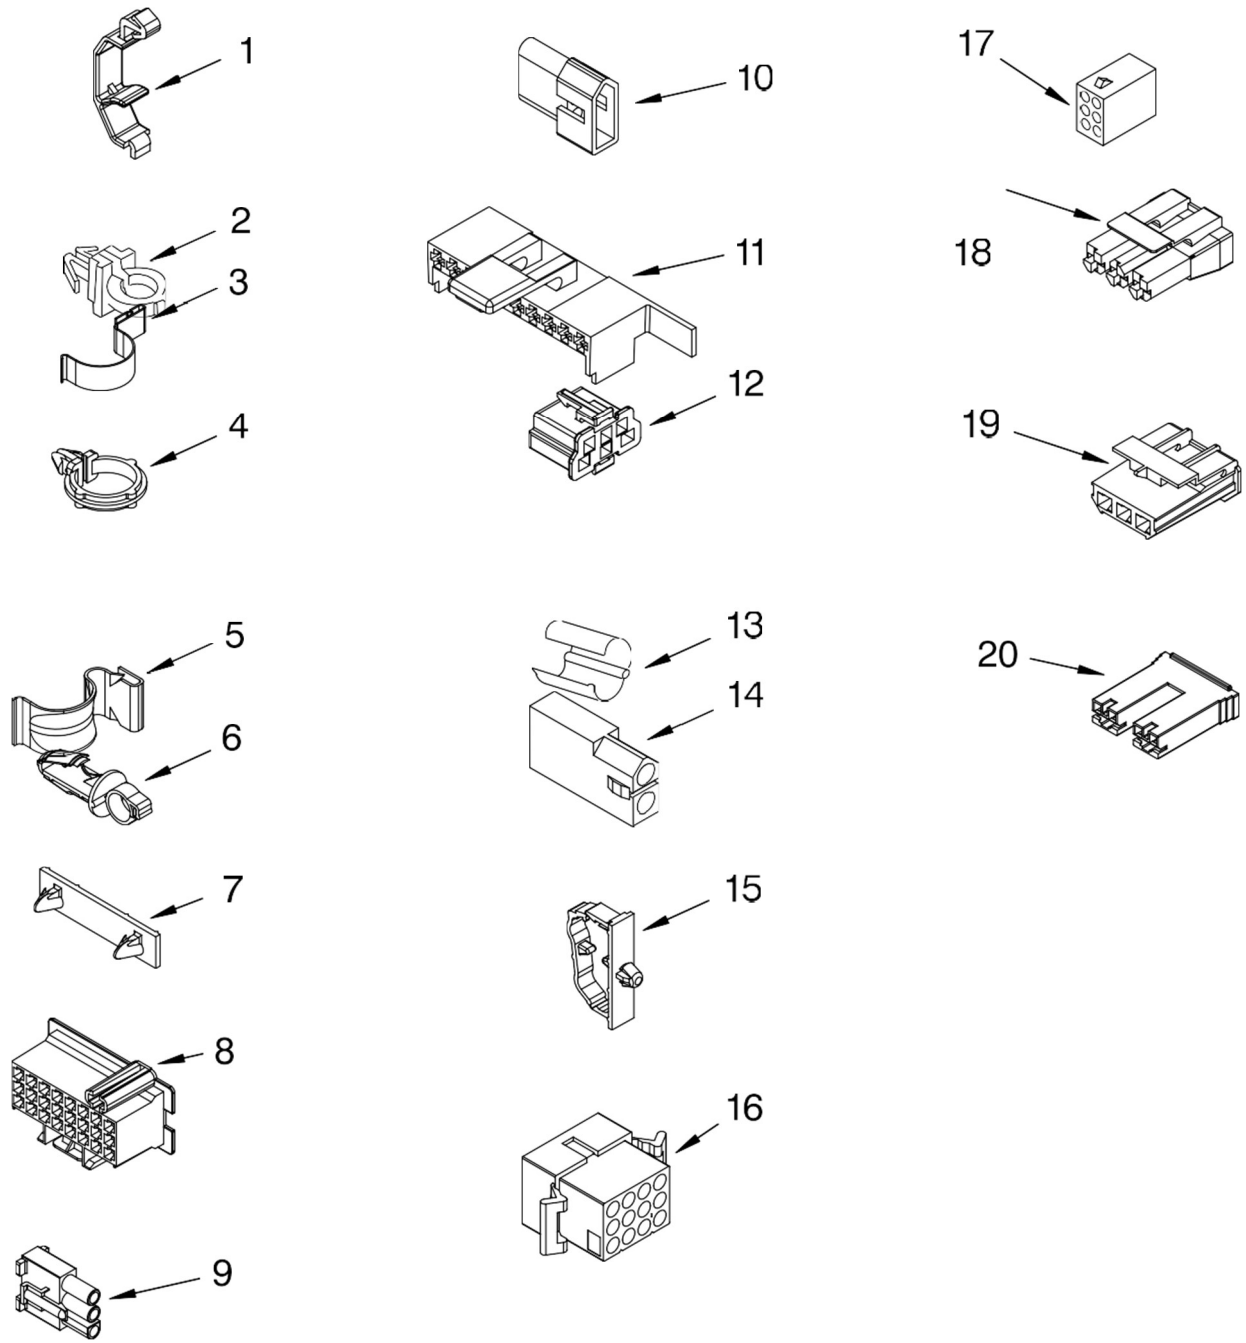

WH2J

Lavadora Whirlpool 7MWT96700SQ1

Illus. No.	Part No.	DESCRIPTION	Illus. No.	Part No.	DESCRIPTION	Illus. No.	Part No.	DESCRIPTION
1	3349557	Retainer, Harness	9	62889	Receptacle, Terminal (3-Way)	16	3390423	Block, Disconnect (12-Way)
2	388498	Clip, Harness				17	3347730	Receptacle (6-Way)
3	3347812	Clip, Harness	10	353424	Plug, Terminal (3-Way)	18	3948617	Connector (T.P.A.) (3-Circuit)
4	3352501	Clip, Harness (Push-In)	11	62505	Block, Disconnect (Motor 2 Speed)	19	3360056	Plug (T.P.A) (3-Circuit) (Pressure Switch)
5	90016	Clip, Harness (Half-Harness)	12	3347243	Block, Disconnect	20		Block, Connector
6	3390496	Clip, Harness	13	63523	Protector		3354925	Natural
7	389379	Retainer, Harness	14	717252	Connector (2-Way)		3354926	Red
8		Timer, Block Disconnect	15	3352944	Clip, Harness			
	3948614	Natural						
	352089	Black						

FOR COMPLETE WIRING HARNESS REFER TO CONTROL AND REAR PANEL PARTS PAGE