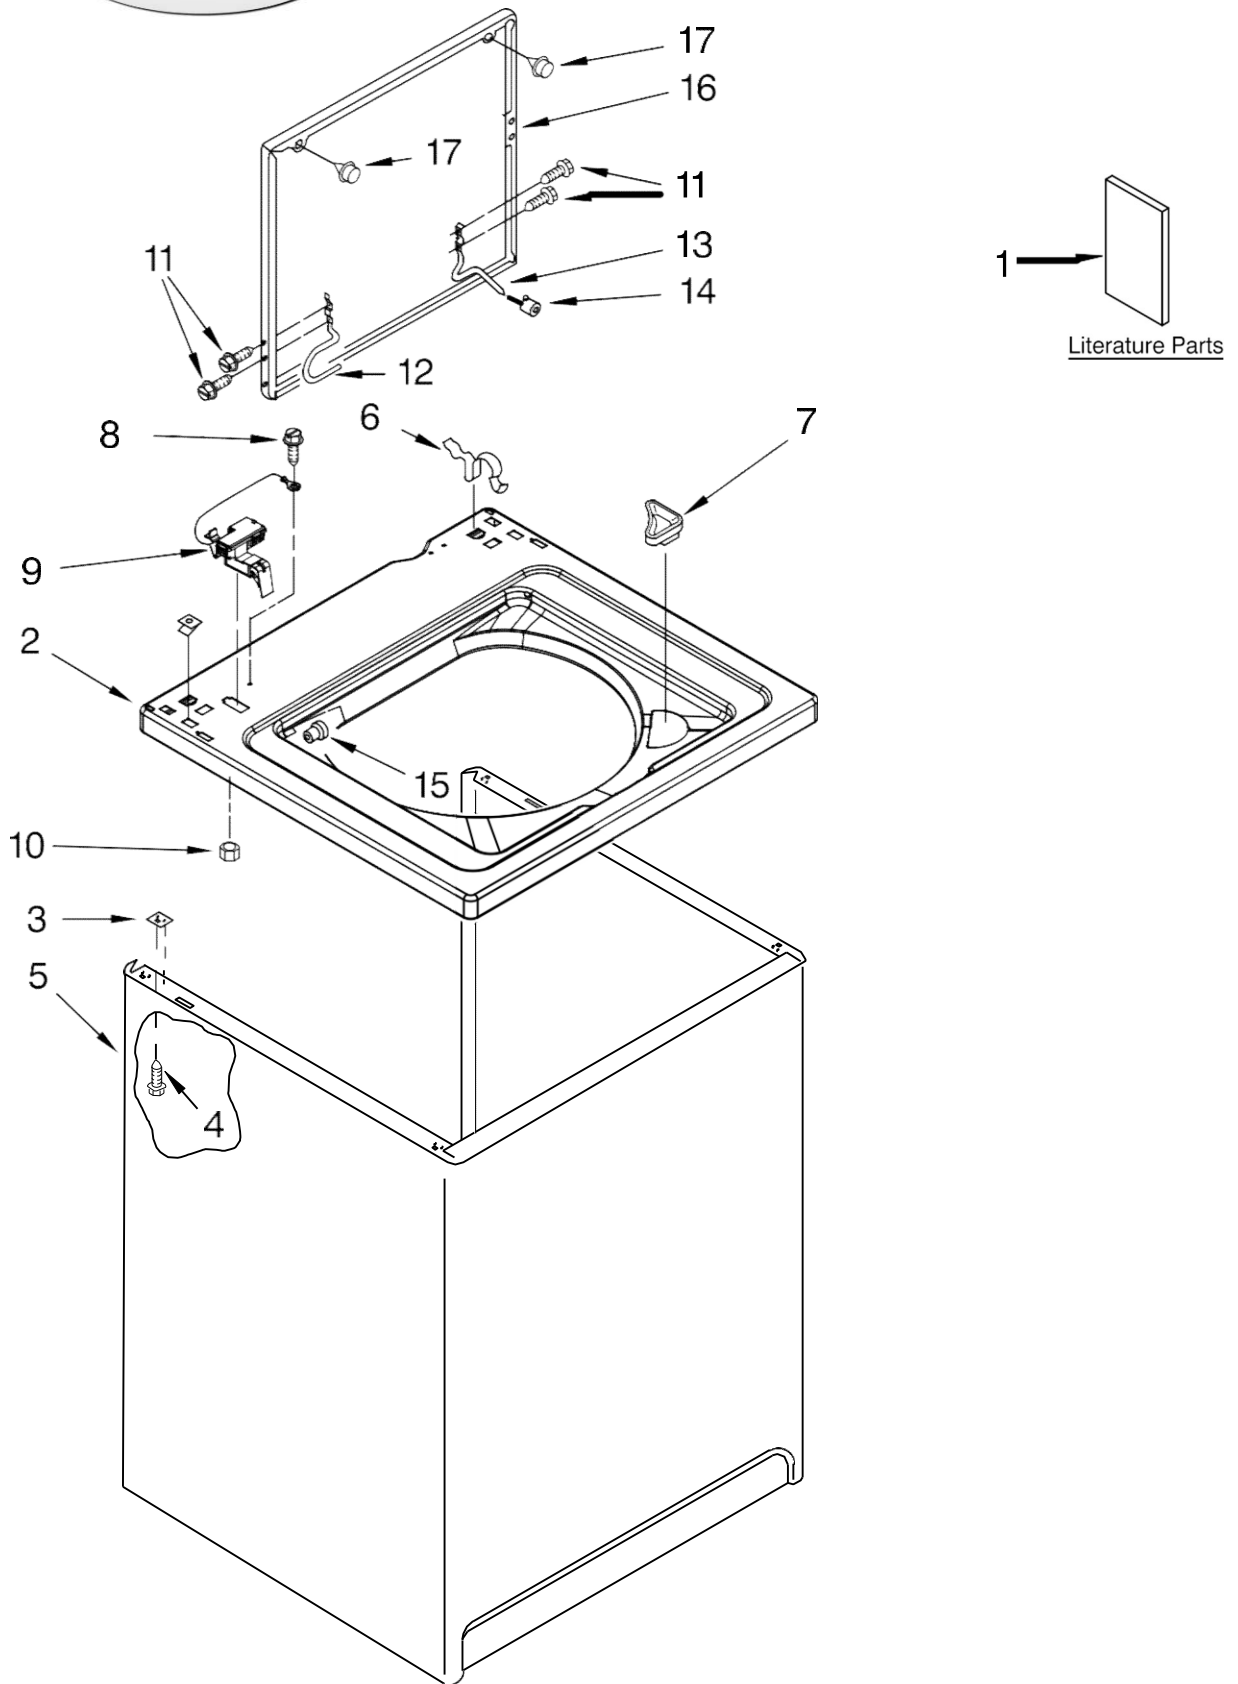

Lavadora Whirlpool 7MWT96700SQ1

FOR ORDERING INFORMATION REFER TO PARTS PRICE LIST

Lavadora Whirlpool 7MWT96700SQ1

Illus. No.	Part No.	DESCRIPTION
1		Literature Parts
	W10155455	Installation Instructions
	8558669	Feature Sheet
	W10117898	Energy Guide (Mexico)
	W10213638	Use & Care Guide
	W10185788	Wiring Diagram
2		Top
	8559483	White
	8567424	Biscuit
3	62750	Spacer, Cabinet To Top (4)
4	W10165554	Screw, 10-16 x 1/2 (4)
5		Cabinet
	63424	White
	3954357	Biscuit
6	62780	Clip, Top & Cabinet & Rear Panel (2)
7	3362952	Dispenser, Bleach
8	3351614	Screw, Ground
9	8318084	Switch, Lid
10	8533959	Nut, Hex
11	W10119828	Screw, Lid Hinge Mounting (4)
12	W10225135	Hinge, Lid (L.H.)
13	54583	Hinge, Lid (R.H.)
14	19119	Bumper, Lid Hinge
15	21258	Bearing, Lid Hinge (2)
16		Lid
	8541774	White
	W10171116	Biscuit
17	9724509	Bumper, Lid (2)

Lavadora Whirlpool 7MWT96700SQ1

FOR ORDERING INFORMATION REFER TO PARTS PRICE LIST

Lavadora Whirlpool 7MWT96700SQ1

Illus. No.	Part No.	DESCRIPTION
1	W10242307	Washer, Water Inlet Hose (4) (1-1/16 x 5/8)
2	3351614	Screw, Ground
3		Hose, Water Inlet (2)
	W10194210	Cold Water
	W10196191	Hot Water
4	9740848	Screw, 8-18 x 1/2
5	8568314	Strap, Console (2)
6	W10194450	Panel, Rear
7	62747	Pad, Rear Panel
8	W10189267	Drain Hose Assembly (Includes Item 19)
9	W10185786	Timer, Control (60 Hz.) (Motor Not A Service Part)
10	8055003	Clip, Harness & Pressure Hose
11	90767	Screw, 8-18 x 3/8
12	8577844	Switch, Water Level
13	8566003	Bracket, Control

Illus. No.	Part No.	DESCRIPTION
14	W10115689	Cord, Power (Includes Item 15)
15	3952821	Strain Relief, Power Cord
16		Cap, End (L.H.) (Includes Item 33)
	8566035	White
	8566036	Biscuit
17		Cap, End (R.H.) (Includes Item 33)
	8566032	White
	8566033	Biscuit
18	W10278652	Valve, Water Inlet W/Vacuum Break
19	8541668	Clamp, Hose
20	3400073	Screw, Ground
21		Knob, Timer
	8566022	White
	8566025	Biscuit
22	8566018	Dial, Timer
23		Knob, Control
	8565944	White
	8565947	Biscuit
24	8536939	Clip, Knob
25	8318046	Clip, Capacitor