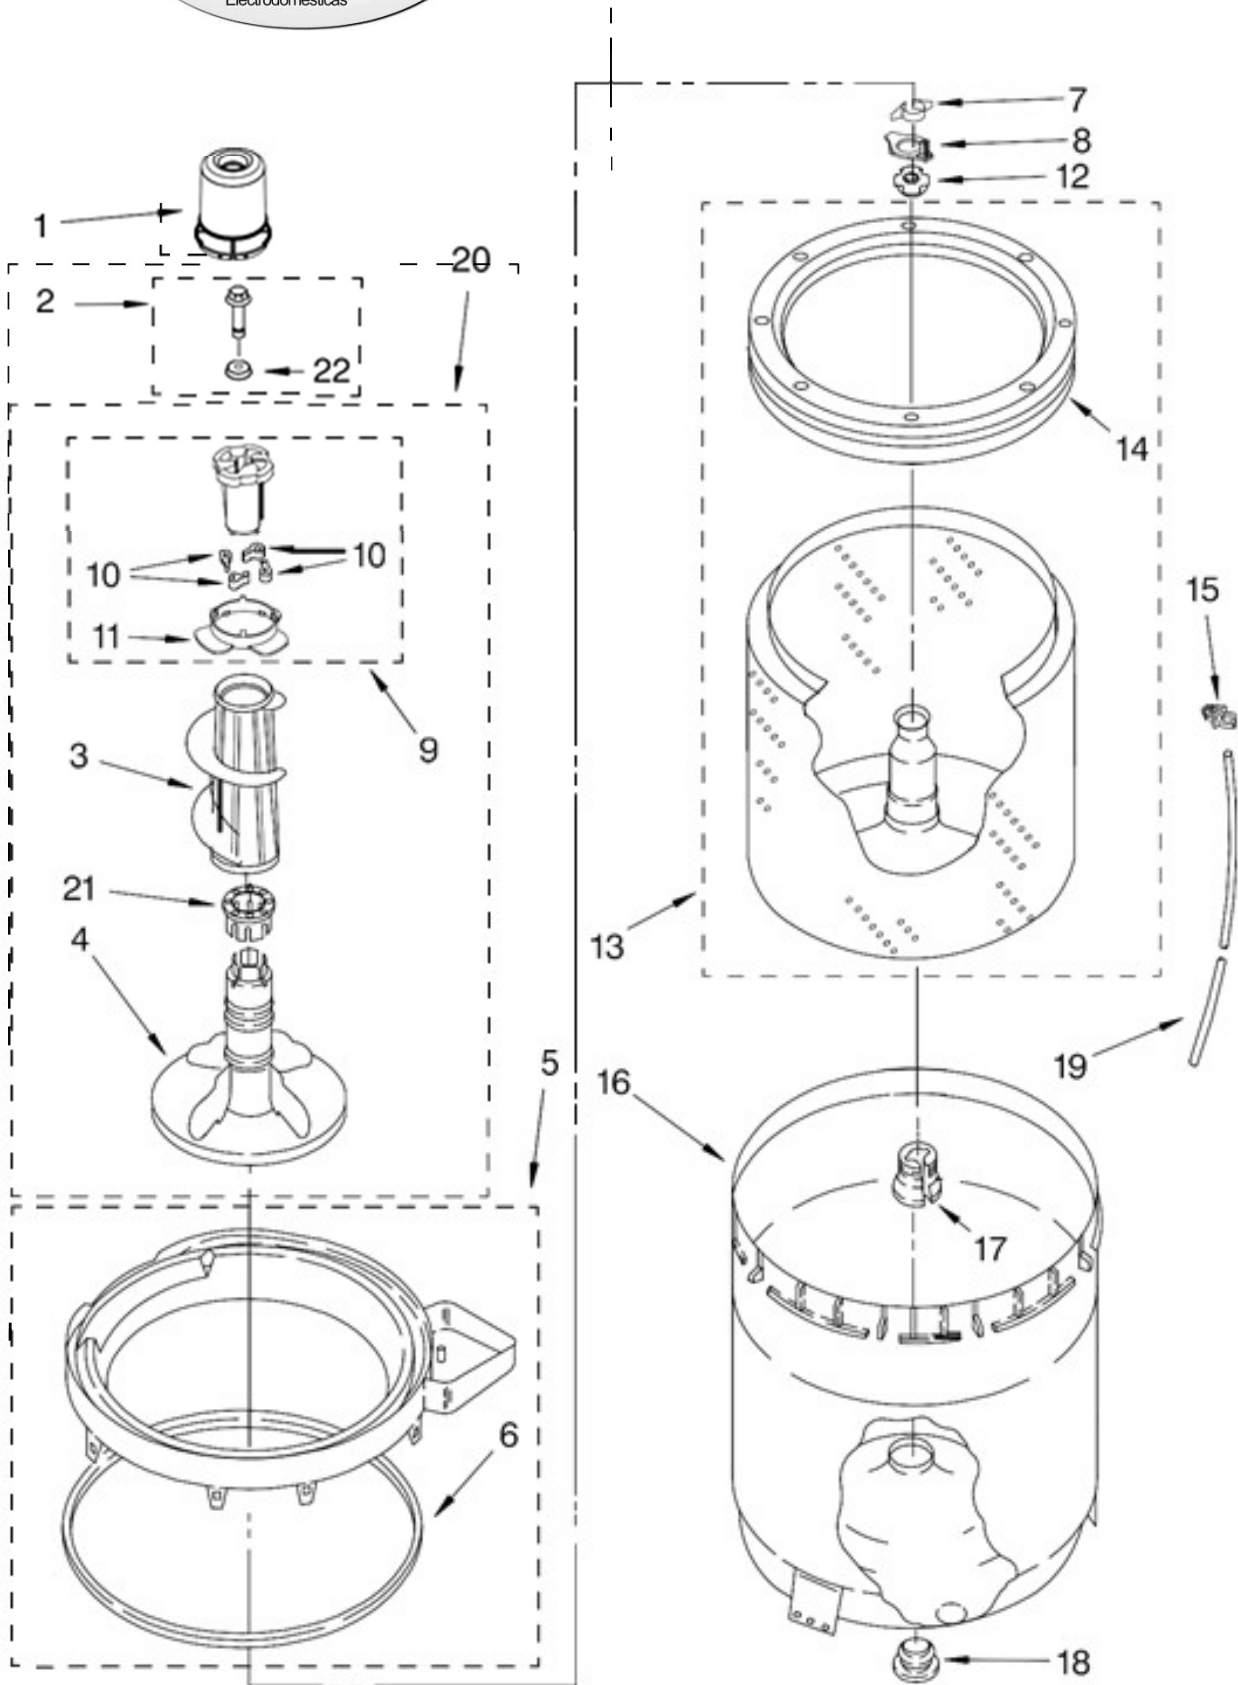

Lavadora Whirlpool 7MWT96700SQ1

FOR ORDERING INFORMATION REFER TO PARTS PRICE LIST

Lavadora Whirlpool 7MWT96700SQ1

Illus. No.	Part No.	DESCRIPTION
1	8533252	Dispenser Fabric Softener
2	358237	Screw & Washer (5/16-24 x 1)
3	389141	Auger, Agitator
4	389386	Agitator
5	8528150	Tub Ring & Gasket
6	3976308	Gasket, Tub Ring
7	3354845	Clip, Agitator
8	8543666	Washer, Agitator
9	3363662	Cam Driven
10	3366877	Dog, Agitator Clutch (4)
11	3363661	Bearing-Driven Cam
12	21366	Nut, Spanner
13		
14	8526016	Basket & Balance Ring
15	387240	Balance Ring
16	2219077	Clip, Pressure Switch Hose
16	63849	Tub
17	389140	Block, Basket Drive
18	383727	Gasket, Centerpost
19	3347780	Hose, Pressure Switch
20	3347674	Agitator (Complete)
21	3350389	Spacer, Thrust
22	3949550	Washer