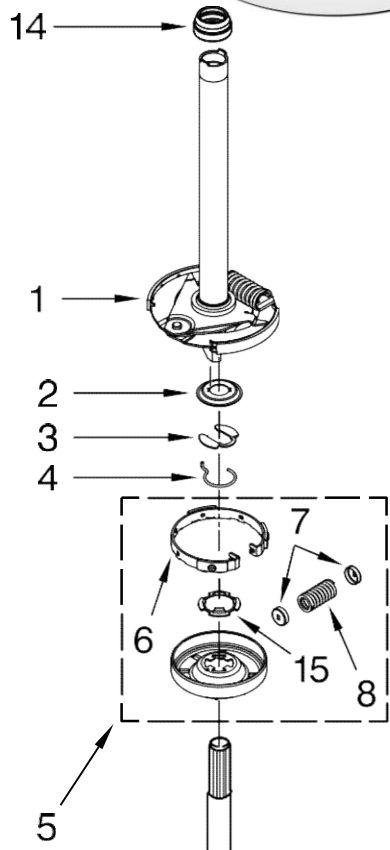

Illus. No.	Part No.	DESCRIPTION
14	W10115689	Cord, Power (Includes Item 15)
15	3952821	Strain Relief, Power Cord
16		Cap, End (L.H.) (Includes Item 33)
	8566035	White
	8566036	Biscuit
17		Cap, End (R.H.) (Includes Item 33)
	8566032	White
	8566033	Biscuit
18	W10278652	Valve, Water Inlet W/Vacuum Break
19	8541668	Clamp, Hose
20	3400073	Screw, Ground
21		Knob, Timer
	8566022	White
	8566025	Biscuit
22	8566018	Dial, Timer
23		Knob, Control
	8565944	White
	8565947	Biscuit
24	8536939	Clip, Knob
25	8318046	Clip, Capacitor

Lavadora Whirlpool 7MWT96700SQ1

FOR ORDERING INFORMATION REFER TO PARTS PRICE LIST

Lavadora Whirlpool 7MWT96700SQ1

Illus. No.	Part No.	DESCRIPTION
1	8533252	Dispenser Fabric Softener
2	358237	Screw & Washer (5/16-24 x 1)
3	389141	Auger, Agitator
4	389386	Agitator
5	8528150	Tub Ring & Gasket
6	3976308	Gasket, Tub Ring
7	3354845	Clip, Agitator
8	8543666	Washer, Agitator
9	3363662	Cam Driven
10	3366877	Dog, Agitator Clutch (4)
11	3363661	Bearing-Driven Cam
12	21366	Nut, Spanner
13		
14	8526016	Basket & Balance Ring
15	387240	Balance Ring
16	2219077	Clip, Pressure Switch Hose
16	63849	Tub
17	389140	Block, Basket Drive
18	383727	Gasket, Centerpost
19	3347780	Hose, Pressure Switch
20	3347674	Agitator (Complete)
21	3350389	Spacer, Thrust
22	3949550	Washer