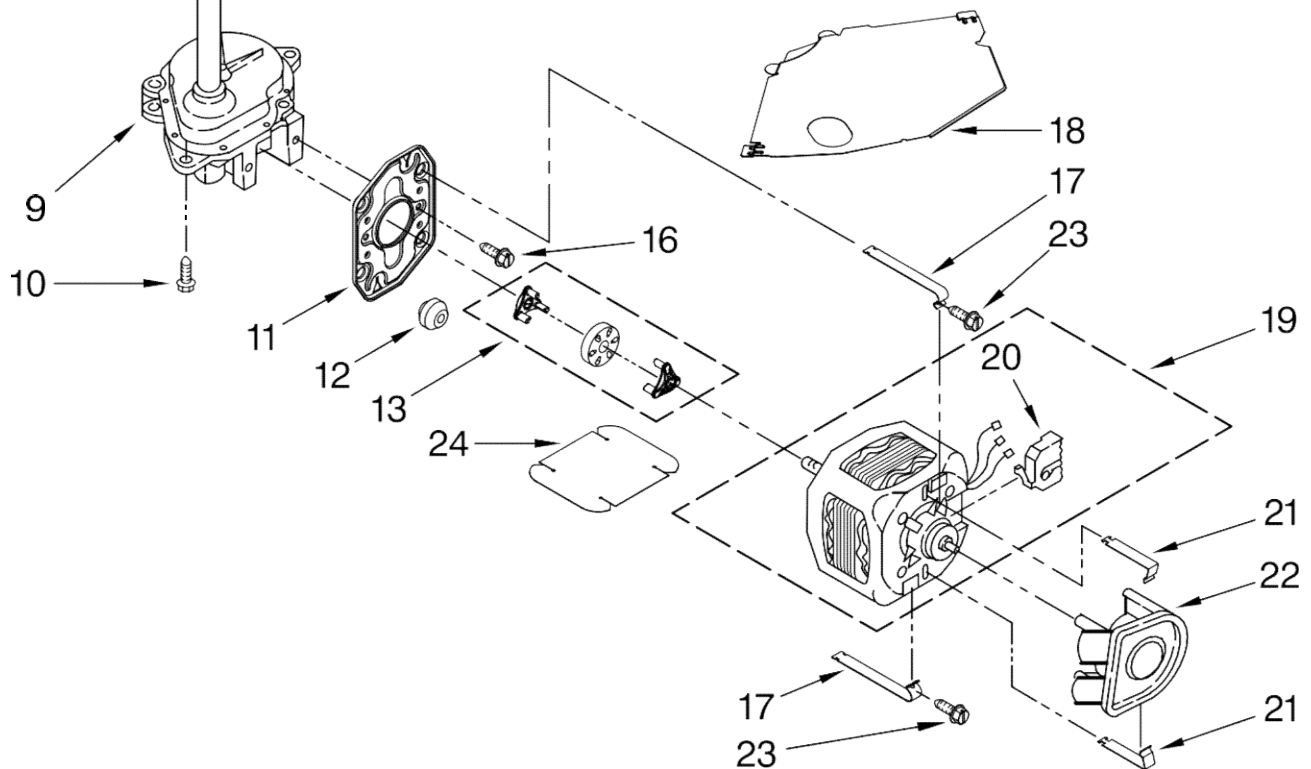

Illus. No.	Part No.	DESCRIPTION	Illus. No.	Part No.	DESCRIPTION
1	388952	Brake & Drive Tube (Complete) (Refer to Page 11 For Further Breakdown)	10	3357334	Screw, Gearcase To Base (3)
2	63292	Washer, Spin Tube Thrust	11	62611	Plate, Motor Mount To Gearcase
3	62697	Ring, Spin Tube Support	12	62691	Grommet, Motor (4)
4	63283	Ring, Retainer	13	3364003	Coupling, Motor & Isolation
5	3951311	Clutch (Complete)	14	8577374	Seal
6	3951308	Band & Lining, Clutch (Includes Illus. 7 & 8)	15	3355454	Clip, Anti-Rattle
7	62646	Cap, Clutch	16	3400516	Screw
8	3946792	Spring, Clutch	17	W10086010	Retainer, Motor (2)
9	8532118	Gearcase (Complete) (Refer To Page 12 For Further Breakdown)	18	3362089	Shield, Tub To Motor
			19	8528157	Motor, Main Drive
			20	3952056	Switch, Main Drive Motor
			21	8546127	Retainer, Pump (2)
			22	3363394	Pump (Complete)
			23	3387485	Screw, 10-16 x 5/8
			24	3946532	Shield, Motor