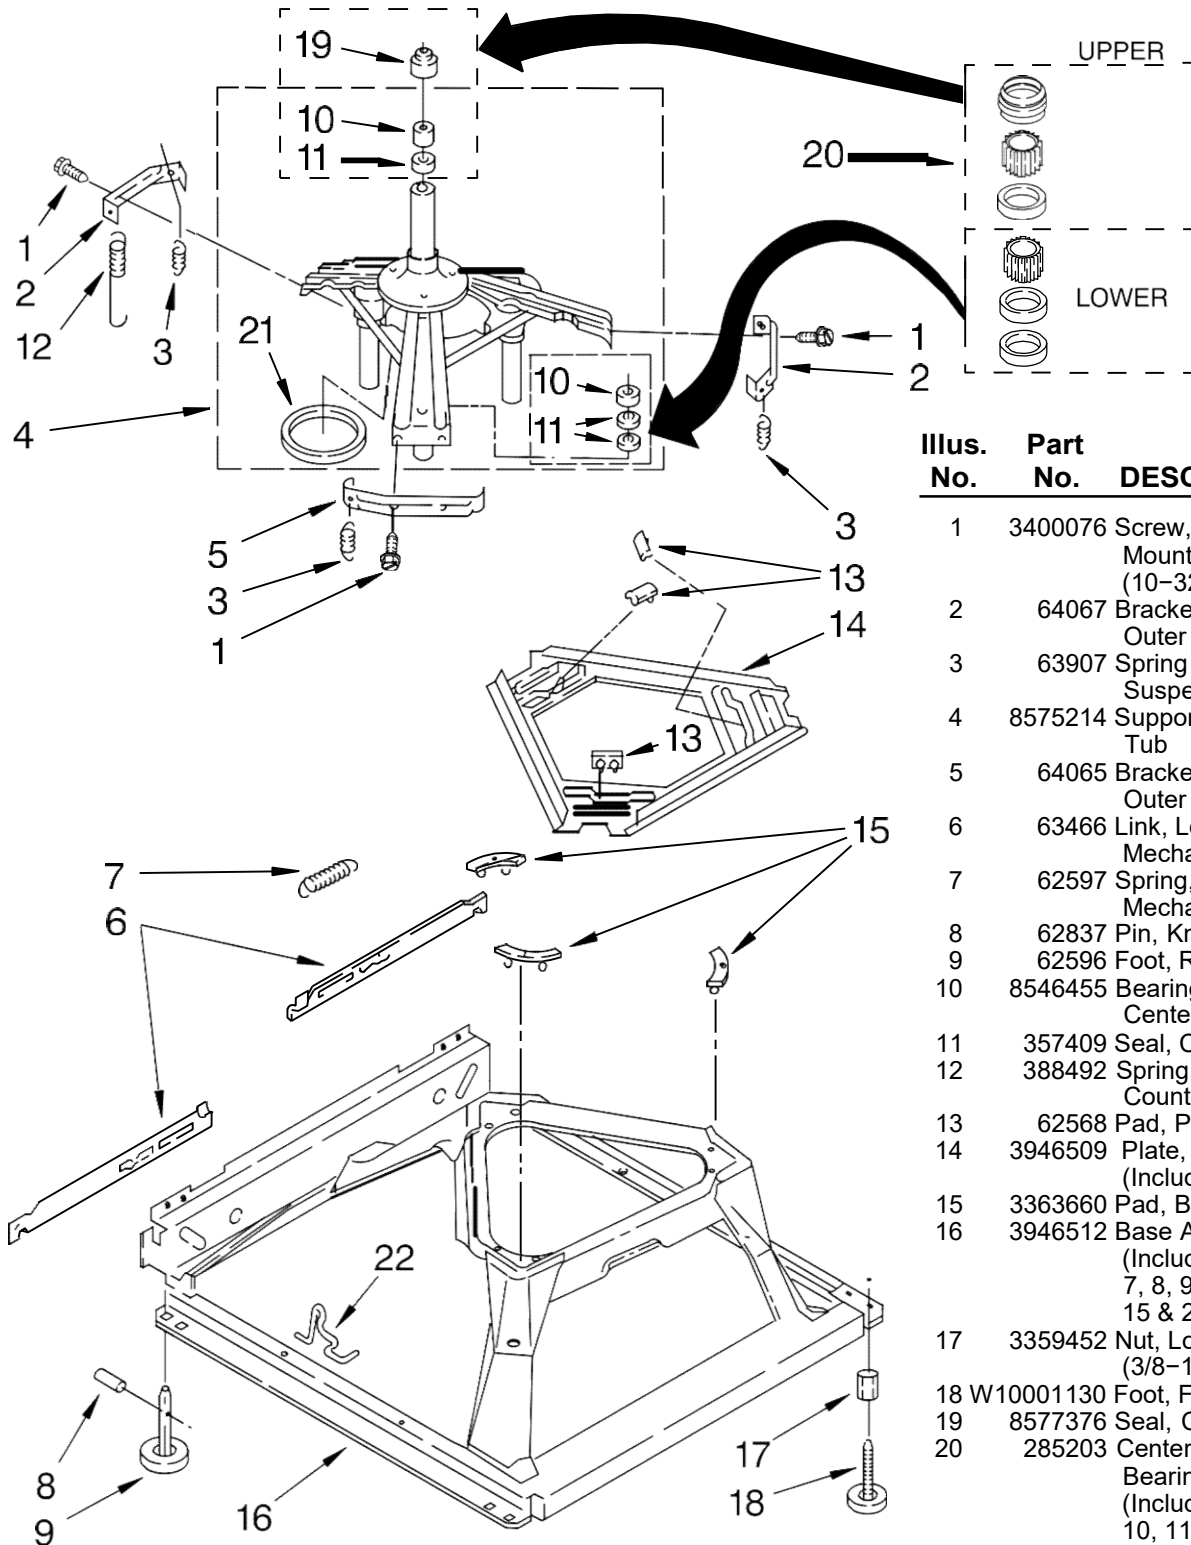

Illus. No.	Part No.	DESCRIPTION
1	3400076	Screw, Bracket Mounting (10-32 x 5/8)
2	64067	Bracket, Spring Outer (2)
3	63907	Spring Suspension, (3)
4	8575214	Support & Brake, Tub
5	64065	Bracket, Spring Outer (L.F.)
6	63466	Link, Leveling Mechanism (2)
7	62597	Spring, Leveling Mechanism
8	62837	Pin, Knurled
9	62596	Foot, Rear (2)
10	8546455	Bearing, Centerpost (2)
11	357409	Seal, Centerpost (3)
12	388492	Spring, Counterweight
13	62568	Pad, Plate
14	3946509	Plate, Suspension (Includes Item 13)
15	3363660	Pad, Base
16	3946512	Base Assembly (Includes Items 6, 7, 8, 9, 13, 14, 15 & 22)
17	3359452	Nut, Lock (2) (3/8-16)
18	W10001130	Foot, Front (2)
19	8577376	Seal, Centerpost
20	285203	Centerpost Bearing Kit (Includes Items 10, 11 & 19)
21	63134	Ring, Sound Deadening
22	W10145155	Retainer, Suspension Spring