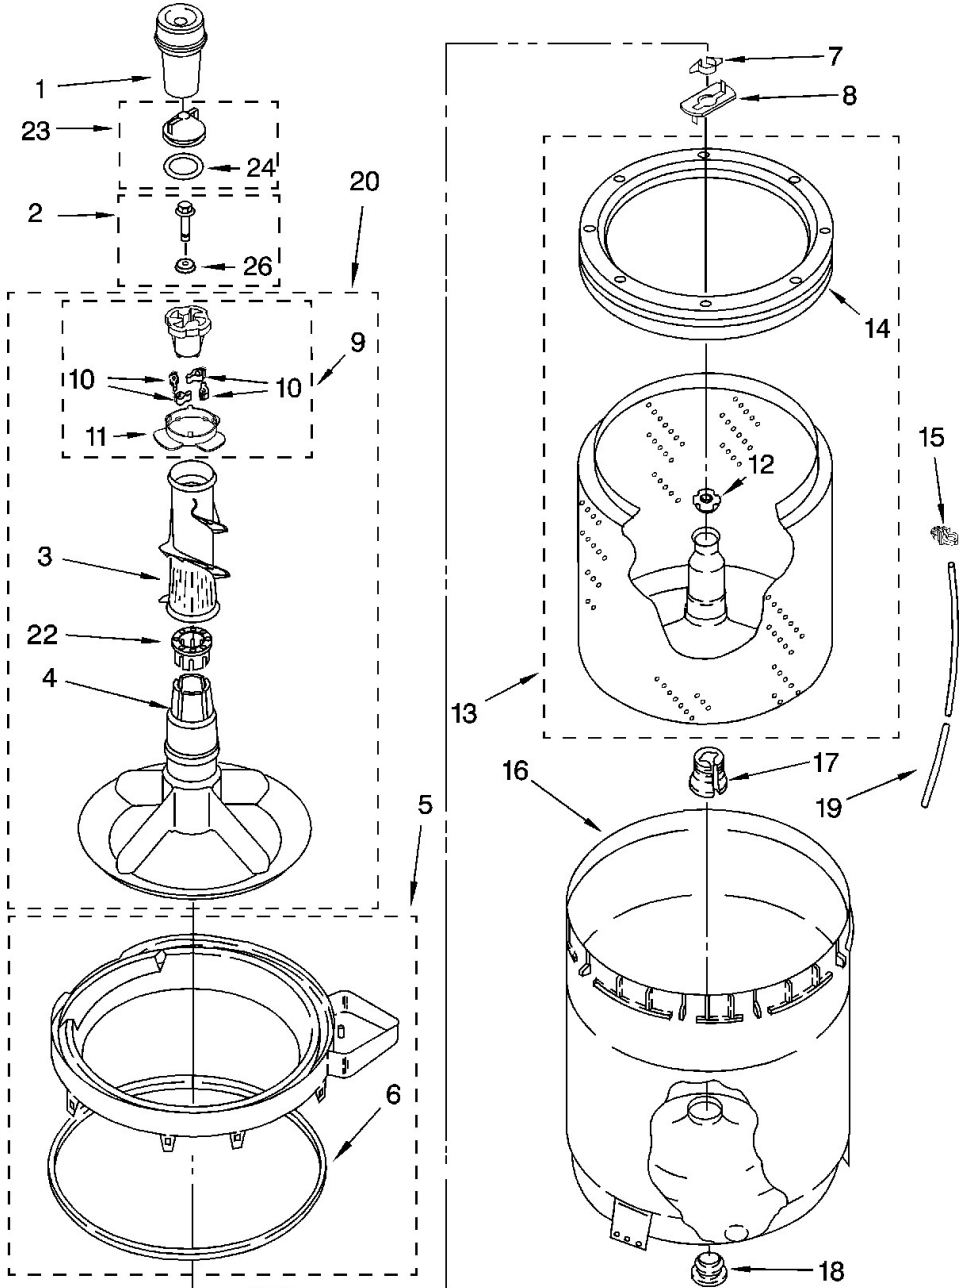

Distribuidor Autorizado

SurteRápido.com

Venta de Refacciones
Electrodomesticas

Lavadora Whirlpool 7MWT96700ST0

Distribuidor Autorizado

SurteRápido.com

Venta de Refacciones
Electrodomesticas

Lavadora Whirlpool 7MWT96700ST0

No. Ilus.	DESCRIPCIÓN	Cant.	No. de Parte
1	Dispenser Fabric Softener	*	***
2	Screw & Washer (5/16-24 x 1)	1	285009
3	Clothes Mover	1	389141
4	Agitator	1	389386
5	Tub Ring & Gasket	1	8528150
6	Gasket, Tub Ring	1	3976308
7	Clip, Agitator	1	3354845
8	Washer, Agitator	1	3355921
9	Cam Driven	1	285746
10	Dog, Agitator Clutch	1	285751
11	Bearing-Driven Cam	1	3363661
12	Nut, Spanner	1	21366
13	Basket & Balance Ring	1	8526016
14	Balance Ring	1	8519788
15	Clip, Pressure Switch Hose	1	2219077
16	Tub	1	63849
17	Block, Basket Drive	1	389140
18	Gasket, Centerpost	1	383727
19	Hose, Pressure Switch	1	353244
20	Agitator (Complete)	1	285565
22	Spacer, Thrust	1	285587
23	Cap, Barrier	1	285551
24	Seal, Inner Cap	1	358912
26	Washer	1	3949550