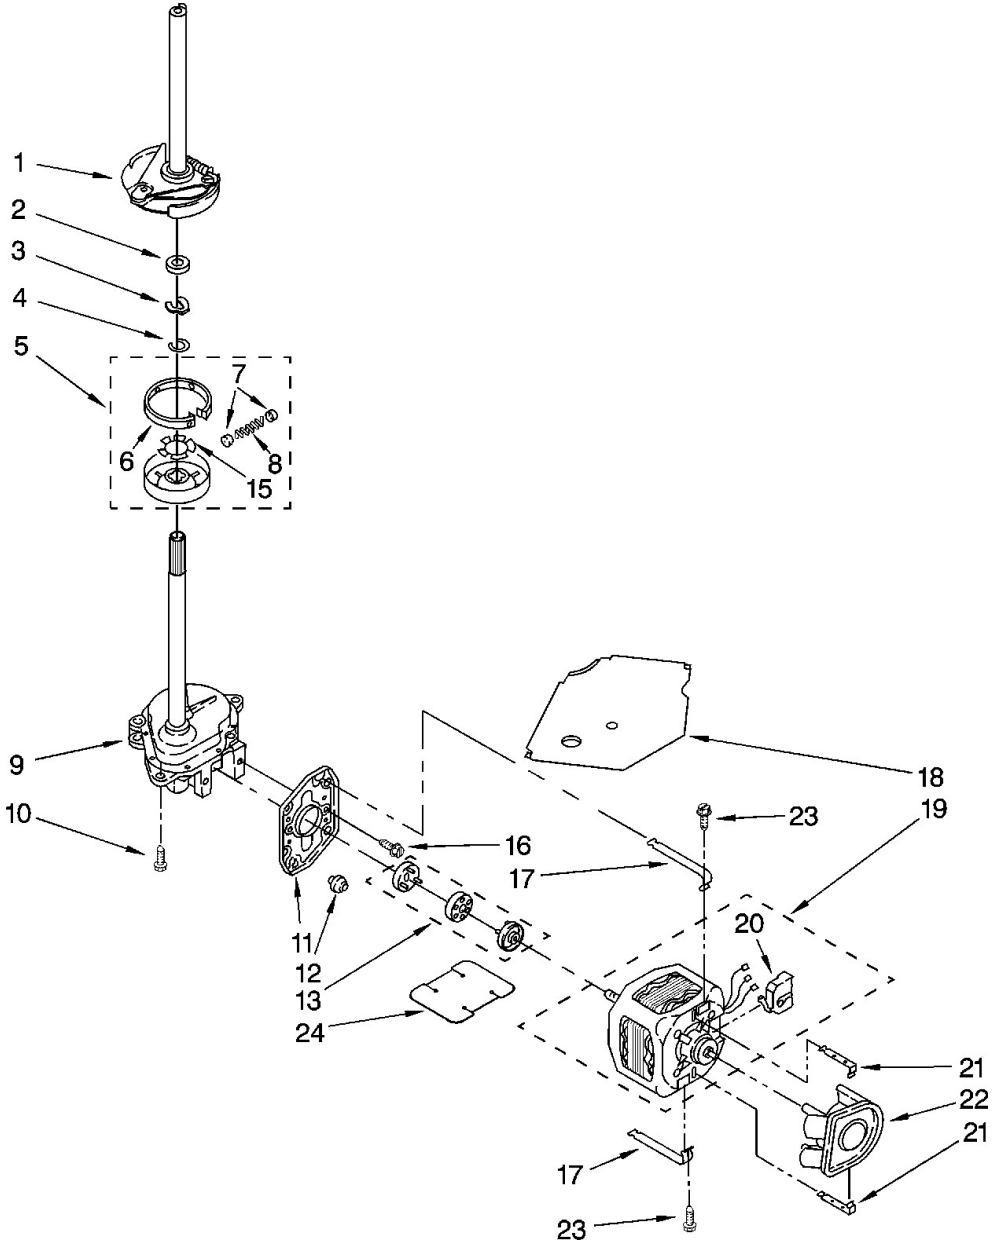

Distribuidor Autorizado

SurteRápido.com

Venta de Refacciones
Electrodomesticas

Lavadora Whirlpool 7MWT96700ST0

Distribuidor Autorizado

SurteRápido.com

Venta de Refacciones
Electrodomesticas

Lavadora Whirlpool 7MWT96700ST0

No. Ilus.	DESCRIPCIÓN	Cant.	No. de Parte
1	Brake & Drive Tube (Complete)	k 1	285792
2	Washer, Spin Tube Thrust	1	63292
3	Ring, Spin Tube Support	1	62697
4	Ring, Retainer	1	285353
5	Clutch (Complete)	1	285785
6	Band & Lining, Clutch	1	285790
7	Cap, Clutch Spring (2)	2	62646
8	Spring, Clutch	1	3946792
9	Gearcase (Complete)	1	8532118
10	Screw, Gearcase To Base (3)	3	3400516
11	Plate, Motor Mount To Gearcase	1	62611
12	Grommet, Motor (4)	4	62691
13	Coupling, Motor & Isolation	1	285753
15	Clip, Anti-Rattle	1	3355454
16	Screw	1	3400516
17	Retainer, Motor (2)	2	3349637
18	Shield, Tub To Motor	1	3362089
19	Motor, Main Drive	1	389248
20	Switch, Main Drive Motor	1	3952056
21	Retainer, Pump (2)	2	8546127
22	Pump (Complete)	1	3363394
23	Screw, 10-16 x 5/8	1	273556
24	Shield, Motor	1	3946532