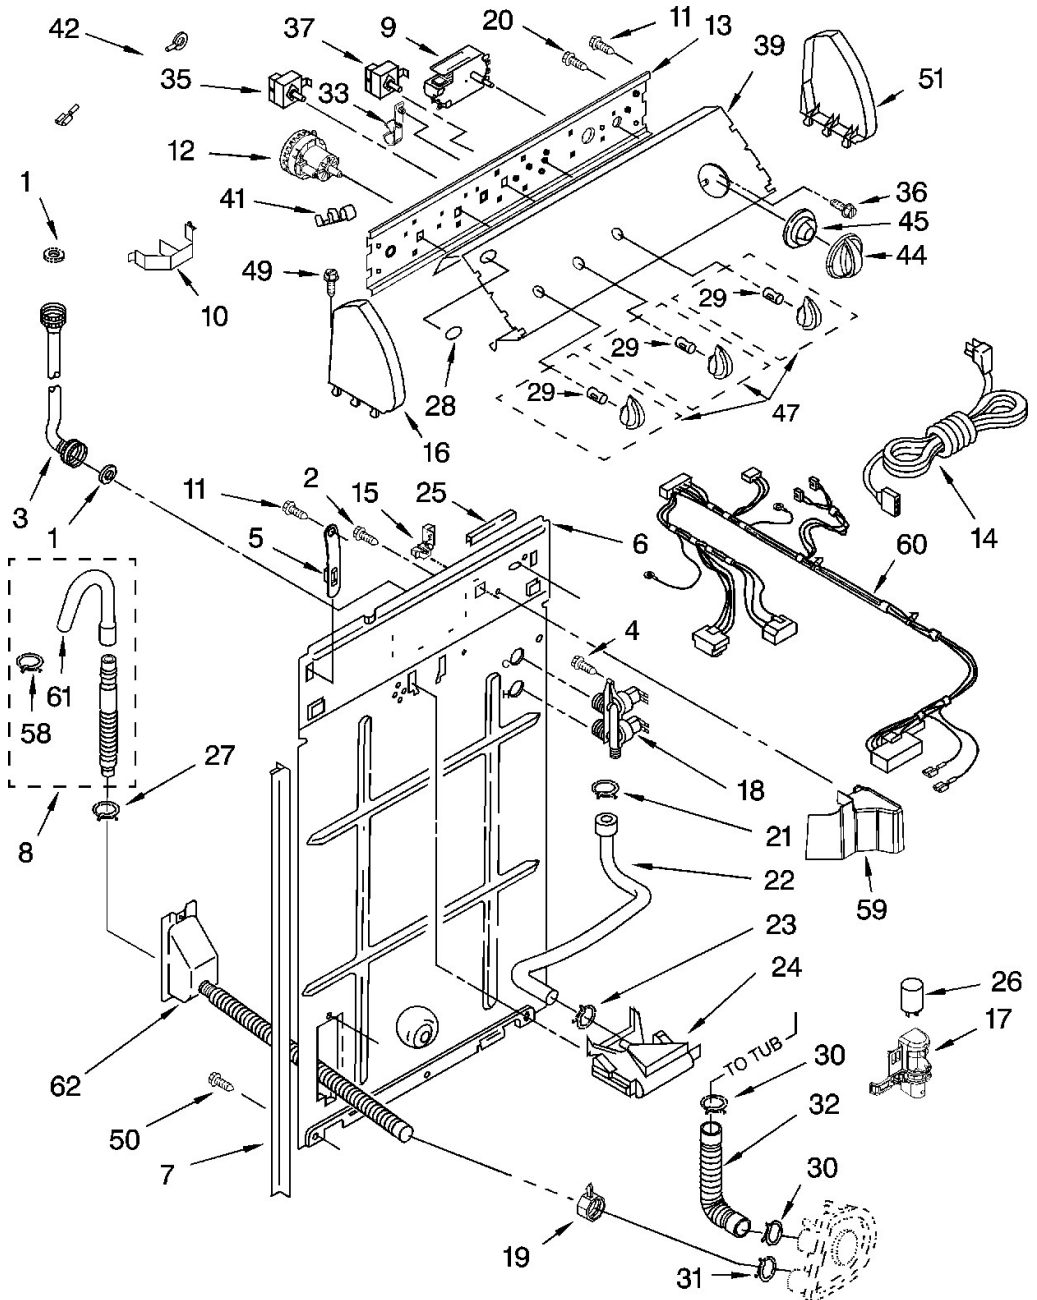

Distribuidor Autorizado

SurteRápido.com

Venta de Refacciones
Electrodomesticas

Lavadora Whirlpool 7MWT96700ST0

Distribuidor Autorizado

SurteRápido.com

Venta de Refacciones
Electrodomesticas

Lavadora Whirlpool 7MWT96700ST0

No. Ilus.	DESCRIPCIÓN	Cant.	No. de Parte
1	Washer, Water Inlet Hose (4)	4	16123
2	Screw, Ground	1	3351614
3	Hose, Water Inlet (2) (Red Coupling)	2	8571377
	Hose, Water Inlet (2) (Blue Coupling)	2	8571378
4	Screw, 8-18 x 1/2	1	9740848
5	Strap, Console (2)	2	8318255
6	Panel, Rear	1	8318405
7	Pad, Rear Panel	1	62747
8	Hose, Drain (4`)	4	285664
	Hose, Drain (9`) (Not Included)	1	285666
	Extension Drain Hose (21 Inches)	*	285702
9	Timer, Control	1	3949208
10	Clip, Harness & Pressure Hose	1	8055003
11	Screw, 8-18 x 3/8	6	90767
12	Switch, Water Level	1	3366847
13	Bracket, Control	1	8566003
14	Cord, Power (Includes Item 15)	1	8532158
15	Strain Relief, Power Cord	1	285777
16	Cap, End (L.H.)	1	279962
17	Clip, Capacitor	1	8318046
18	Valve, Water Mixing	1	285805
19	Clamp, Hose	1	3976395
20	Screw, Ground	1	3400073
21	Clamp, Hose	1	596669
22	Hose, Vacuum Break	1	3357328
23	Clamp, Hose	1	596669
24	Break, Vacuum	1	3360977
25	Edge Protector	1	3367669