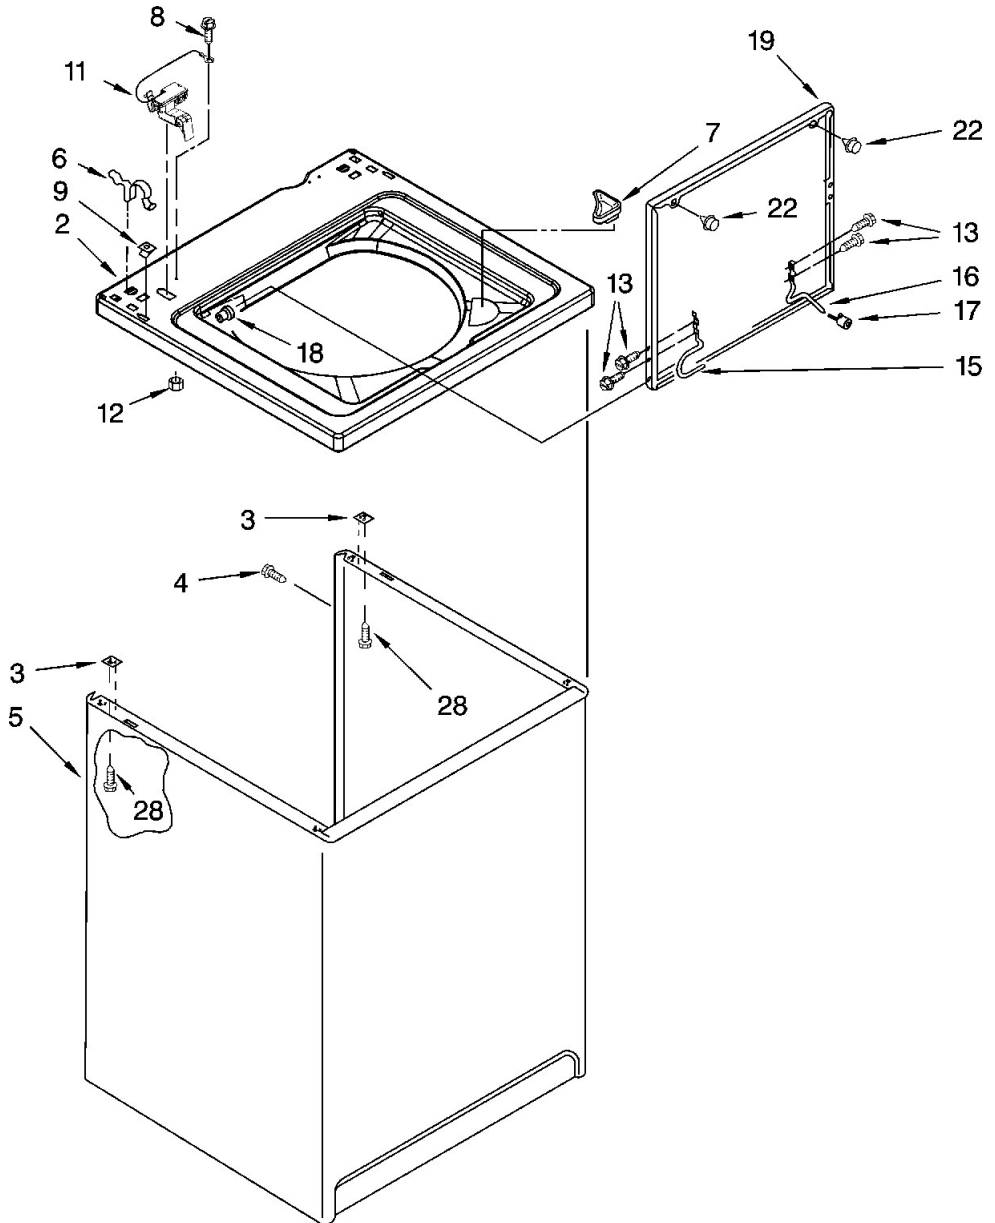

Distribuidor Autorizado

SurteRápido.com

Venta de Refacciones
Electrodomesticas

Lavadora Whirlpool 7MWT96700ST0

Distribuidor Autorizado

SurteRápido.com

Venta de Refacciones
Electrodomesticas

Lavadora Whirlpool 7MWT96700ST0

No.Ilus.	DESCRIPCIÓN	Cant.	No. de Parte
2	TOP	1	8577165
3	Spacer, Cabinet To Top (4)	4	62750
4	Screw, 10-16 x 1/2	1	308685
5	Cabinet	1	3954357
6	Clip, Top & Cabinet & Rear Panel (2)	2	62780
7	Dispenser, Bleach	1	3362952
8	Screw, Ground	1	3351614
9	Nut, Push-In (2)	2	357213
11	Switch, Lid	1	8318084
12	Nut, Hex	1	680762
13	Screw, Lid Hinge Mounting (4)	4	355274
15	Hinge, Lid (L.H.)	1	8318088
16	Hinge, Lid (R.H.)	1	54583
17	Bumper, Lid Hinge	1	19119
18	Bearing, Lid Hinge (2)	2	21258
19	Lid	1	8557514
22	Bumper, Lid (2)	2	9724509
28	Screw, 10-16 x 1/2 (4)	4	9420601