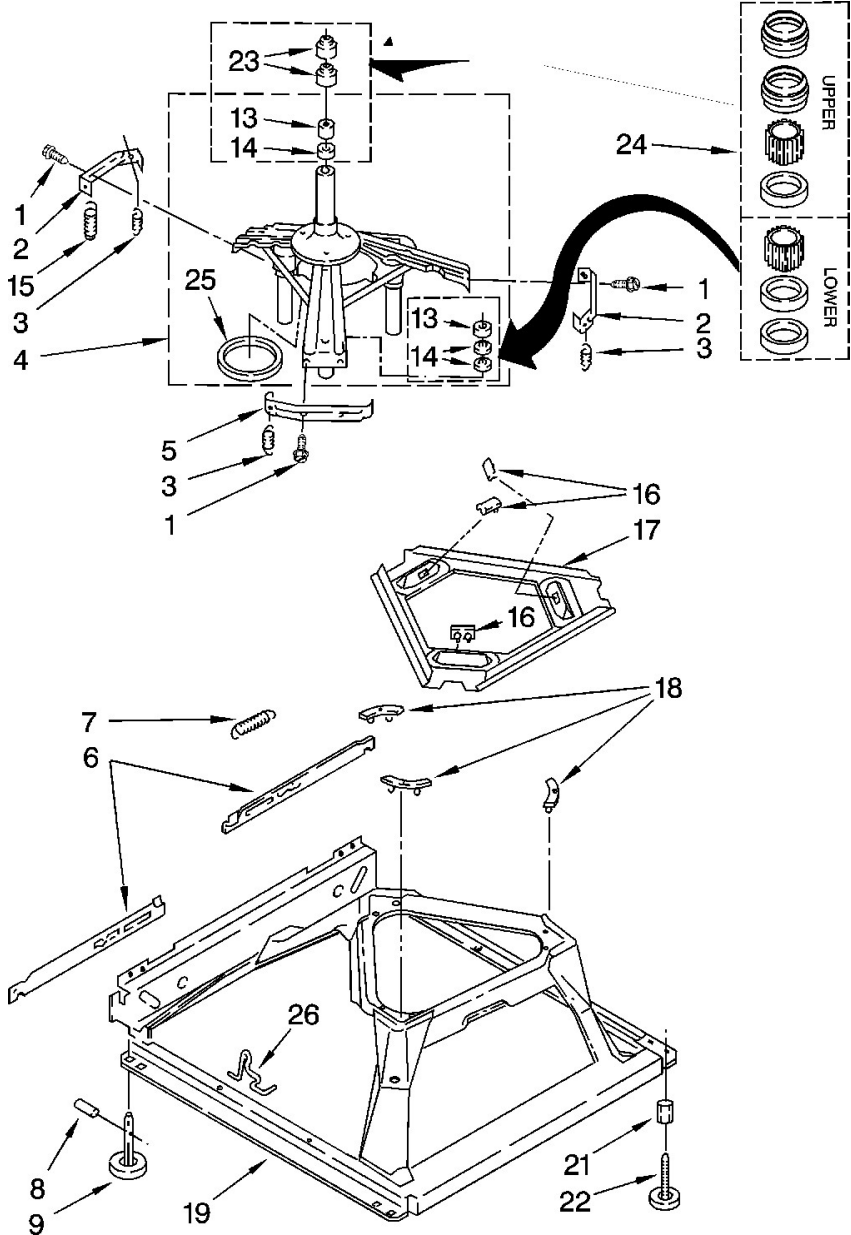

Distribuidor Autorizado

SurteRápido.com

Venta de Refacciones
Electrodomesticas

Lavadora Whirlpool 7MWT96700ST0

Distribuidor Autorizado

SurteRápido.com

Venta de Refacciones
Electrodomesticas

Lavadora Whirlpool 7MWT96700ST0

No.Illus.	DESCRIPCIÓN	Cant.	No. de Parte
1	Screw, Bracket Mounting	1	3400076
2	Bracket, Spring Outer (2)	2	64067
3	Spring Suspension,(3)	3	63907
4	Support & Brake, Tub	1	3362087
5	Bracket, Spring Outer (L.F.)	1	64065
6	Link, Leveling Mechanism (2)	2	63466
7	Spring, Leveling Mechanism	1	8316845
8	Pin, Knurled	1	62837
9	Foot, Rear (2)	2	285244
13	Bearing, Centerpost (2)	2	359398
14	Seal, Centerpost (3)	3	359449
15	Spring, Counterweight	1	388492
16	Pad, Plate	1	285219
17	Plate, Suspension (Includes Illus. 16)	1	3946509
18	Pad, Base	1	285744
19	Base Assembly	1	285771
21	Nut, Lock (2) (3/8-16)	2	3359452
22	Foot, Front (2)	2	389102
23	Seal, Centerpost (2)	2	356934
24	Centerpost Bearing Kit	1	285203
25	Ring, Sound Deadening	1	63134
26	Retainer, Suspension Spring	1	63806