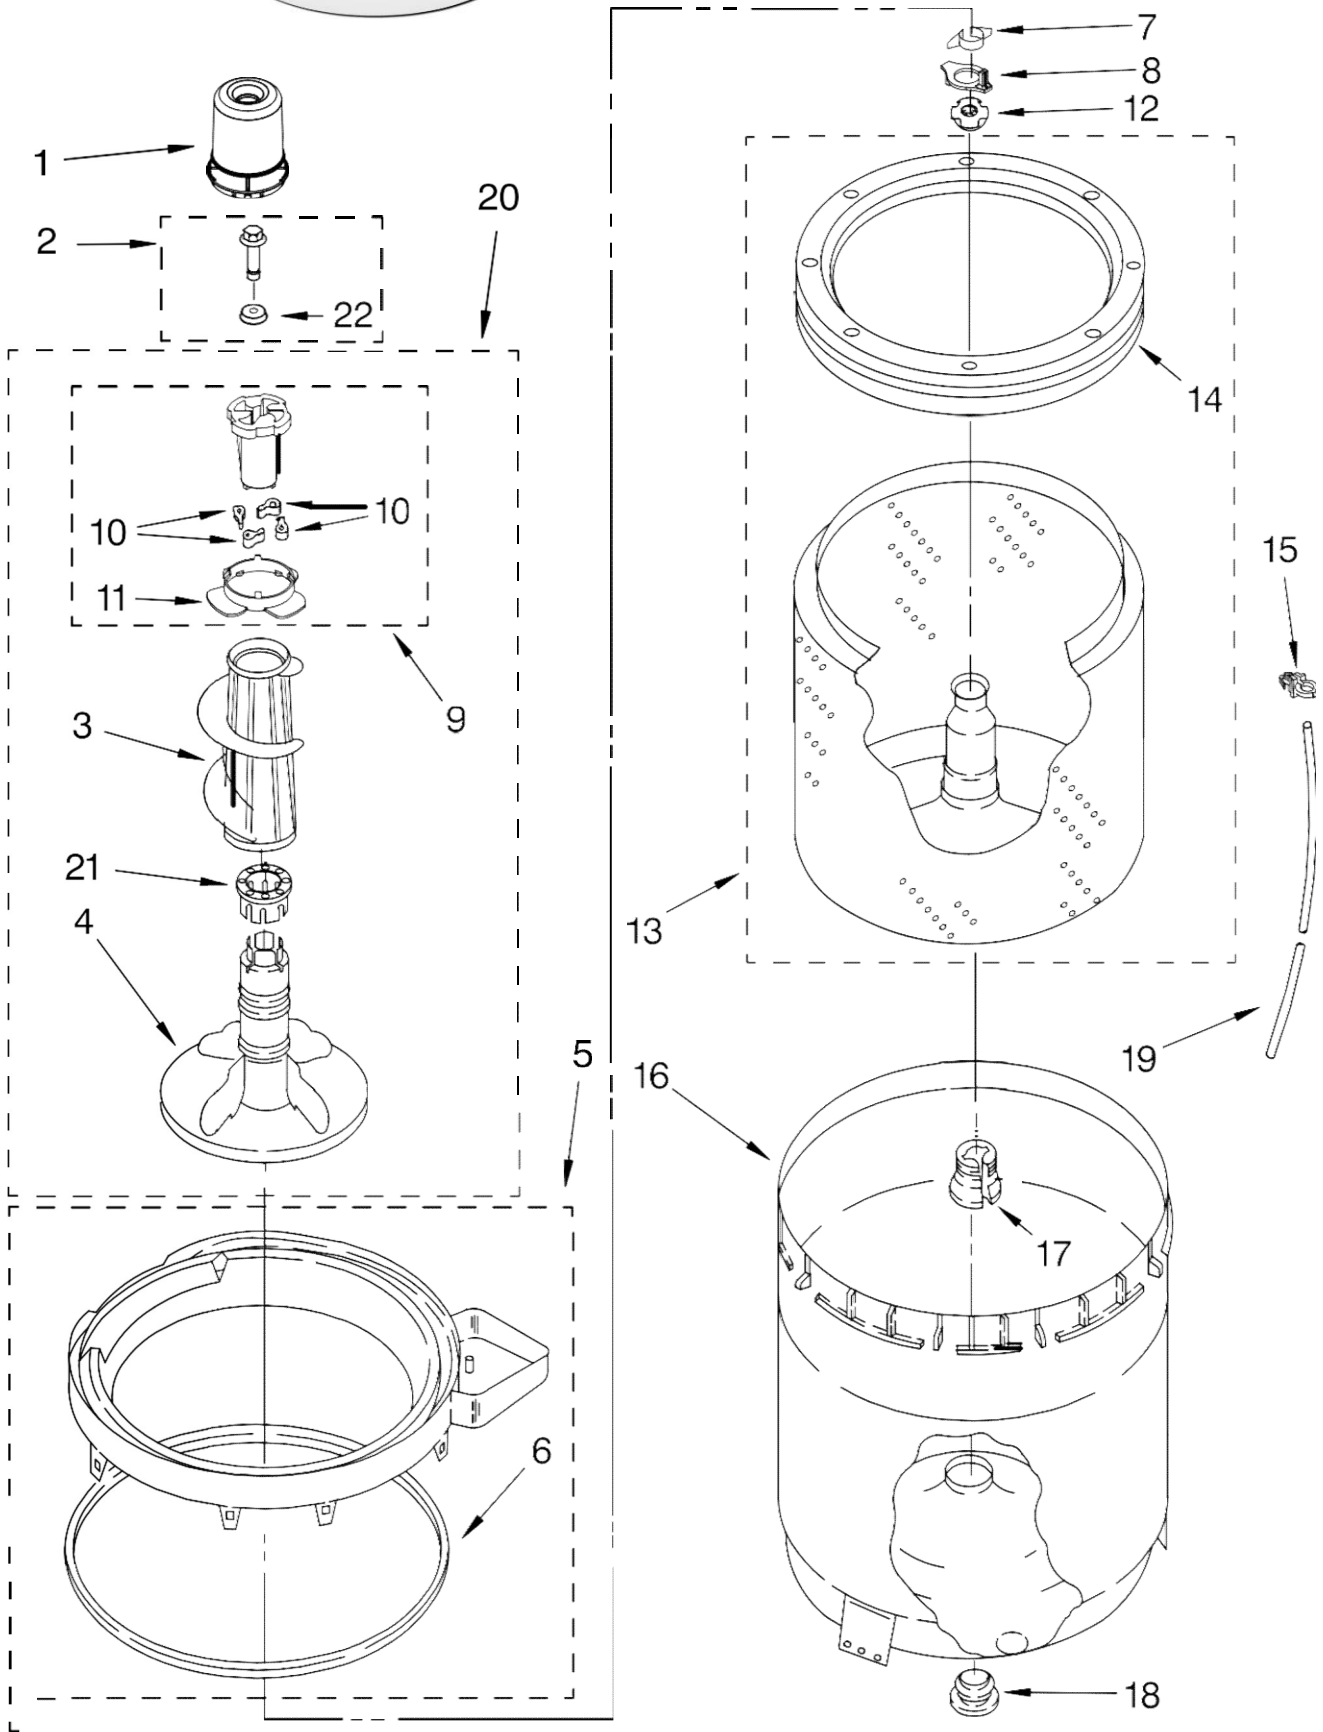

FOR ORDERING INFORMATION REFER TO PARTS PRICE LIST

Lavadora Whirlpool 7MWT96700ST1

Illus. No.	Part No.	DESCRIPTION	Illus. No.	Part No.	DESCRIPTION	Illus. No.	Part No.	DESCRIPTION
1	W10242307	Washer, Water Inlet Hose (4) (1-1/16 x 5/8)	14	W10115689	Cord, Power (Includes Item 15)	26	8572717	Capacitor, Motor Start
2	3351614	Screw, Ground	15	3952821	Strain Relief, Power Cord	27	W10000080	Clip, Push-In Retainer
3		Hose, Water Inlet (2)	16		Cap, End (L.H.) (Includes Item 33)	28	8577378	U-Bend, Drain Hose
	W10194210	Cold Water		8566035	White	29	3347868	Cable Tie
	W10196191	Hot Water		8566036	Biscuit	30	3363366	Clamp, Hose
4	9740848	Screw, 8-18 x 1/2	17		Cap, End (R.H.) (Includes Item 33)	31	8317496	Clamp, Hose
5	8568314	Strap, Console (2)		8566032	White	32	3951449	Hose, Pump To Tub (Includes Item 30)
6	W10194450	Panel, Rear		8566033	Biscuit	33	8312709	Clip, Console (2)
7	62747	Pad, Rear Panel	18	W10278652	Valve, WaterInlet W/Vacuum Break	34	W10235743	Harness, Wiring (For Detail See Pages 9 & 10)
8	W10189267	Drain Hose Assembly (Includes Item 19)	19	8541668	Clamp, Hose	35	661612	Switch, Water Temperature
9	W10185786	Timer, Control (60 Hz.) (Motor Not A Service Part)	20	3400073	Screw, Ground	36	3400818	Screw, Timer Mounting
			21		Knob, Timer	37	3949187	Switch, Rotary
10	8055003	Clip, Harness & Pressure Hose		8566022	White	38	8519200	Support, Rear Panel
11	90767	Screw, 8-18 x 3/8	22	8566018	Dial, Timer	39		Panel, Console
12	8577844	Switch, Water Level	23		Knob, Control		W10222543	White
13	8566003	Bracket, Control		8565944	White		W10222542	Biscuit
			24	8536939	Clip, Knob	40	62863	Screw, 10-16 x 3/8
			25	8318046	Clip, Capacitor			