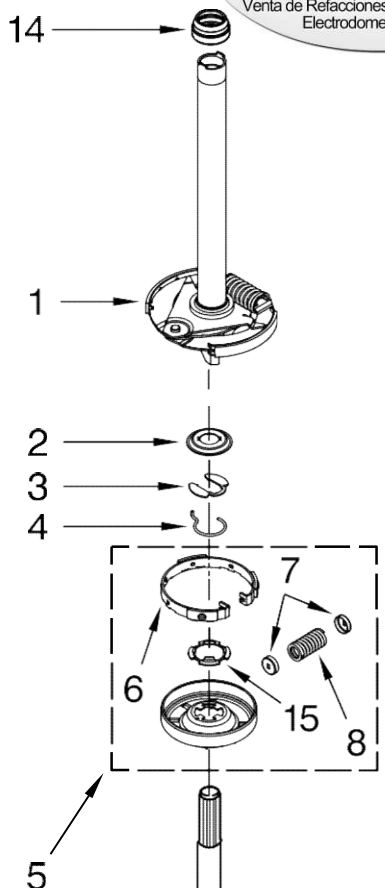

Illus. No.	Part No.	DESCRIPTION	Illus. No.	Part No.	DESCRIPTION
1	388952	Brake & Drive Tube (Complete) (Refer to Page 11 For Further Breakdown)	10	3357334	Screw, Gearcase To Base (3)
2	63292	Washer, Spin Tube Thrust	11	62611	Plate, Motor Mount To Gearcase
3	62697	Ring, Spin Tube Support	12	62691	Grommet, Motor (4)
4	63283	Ring, Retainer	13	3364003	Coupling, Motor & Isolation
5	3951311	Clutch (Complete)	14	8577374	Seal
6	3951308	Band & Lining, Clutch (Includes Illus. 7 & 8)	15	3355454	Clip, Anti-Rattle
7	62646	Cap, Clutch Spring (2)	16	3400516	Screw
8	3946792	Spring, Clutch	17	W10086010	Retainer, Motor (2)
9	8532118	Gearcase (Complete) (Refer To Page 12 For Further Breakdown)	18	3362089	Shield, Tub To Motor
			19	8528157	Motor, Main Drive
			20	3952056	Switch, Main Drive Motor
			21	8546127	Retainer, Pump (2)
			22	3363394	Pump (Complete)
			23	3387485	Screw, 10-16 x 5/8
			24	3946532	Shield, Motor