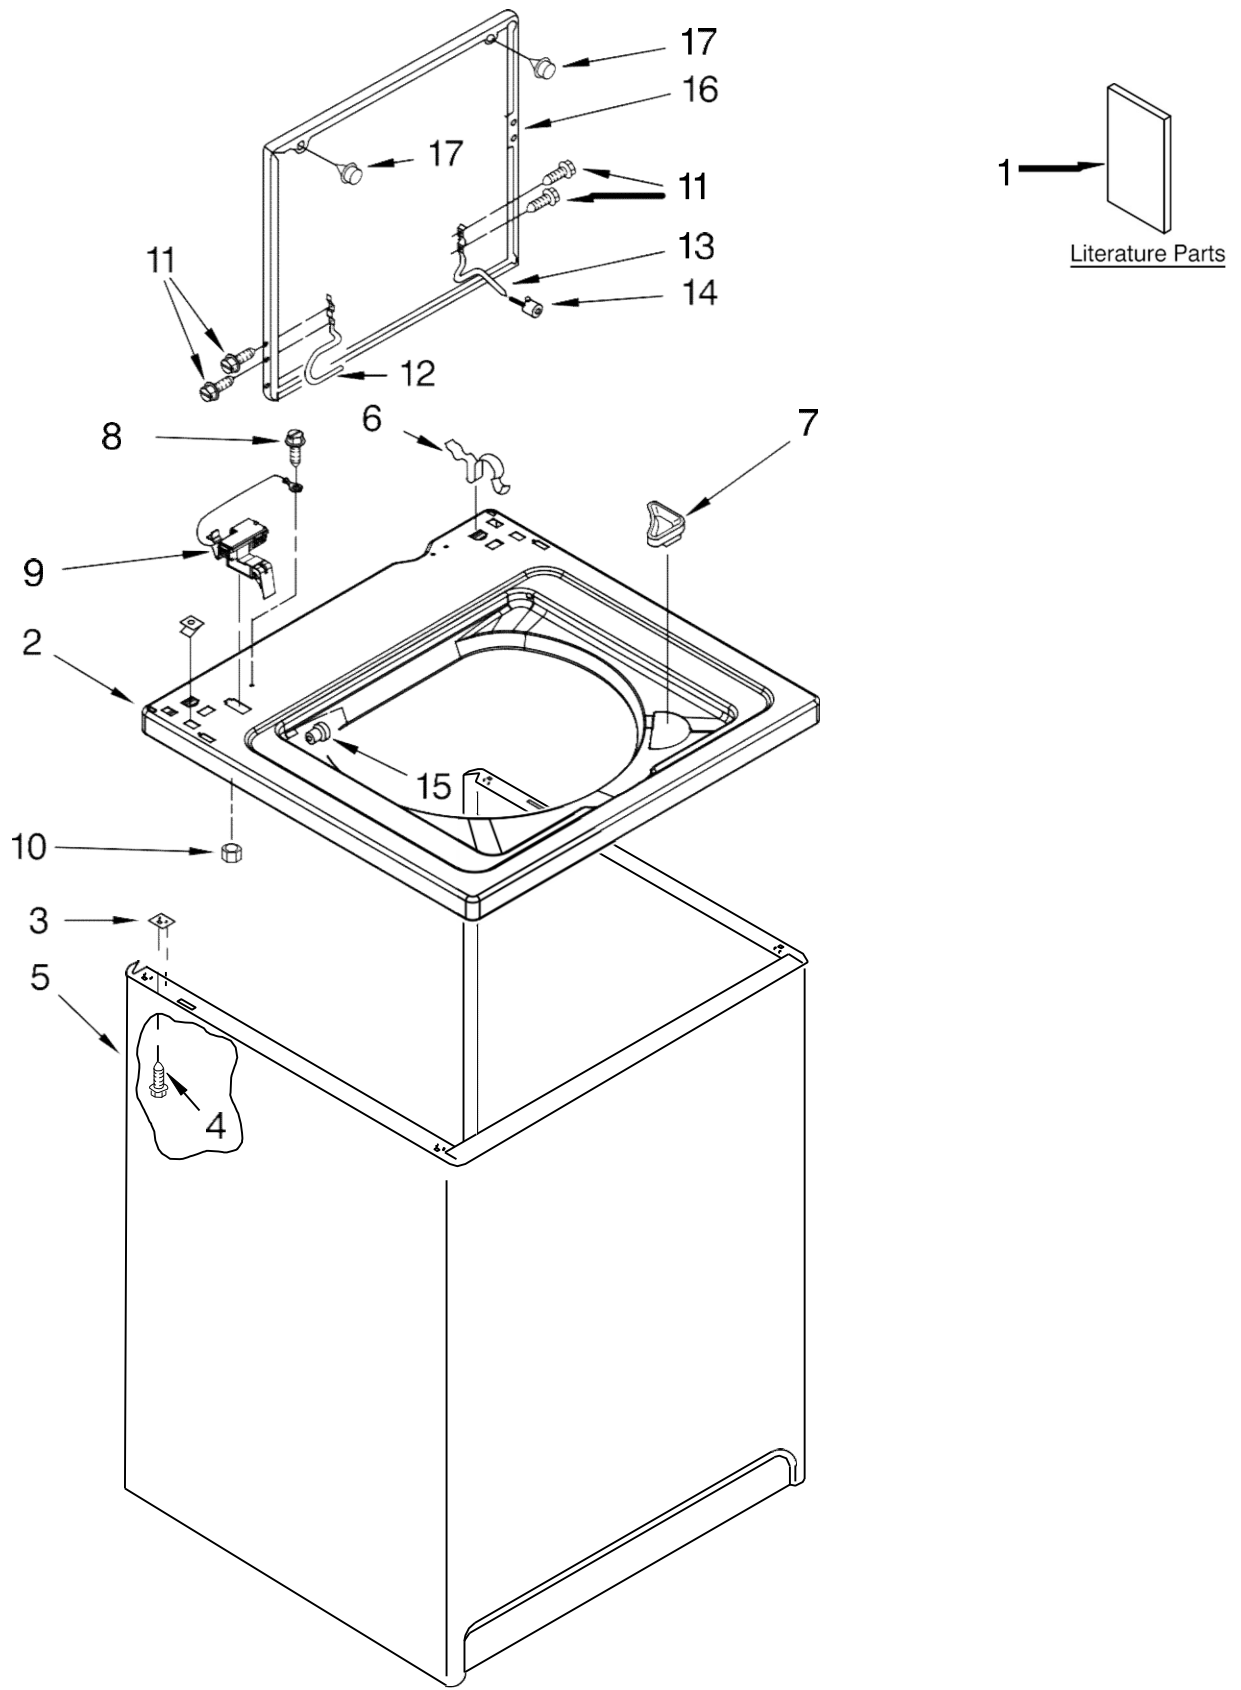

Lavadora Whirlpool 7MWT96700ST1

FOR ORDERING INFORMATION REFER TO PARTS PRICE LIST

Part No. W10260924 Rev. A

Illus. No.	Part No.	DESCRIPTION
1		Literature Parts
	W10155455	Installation Instructions
	8558669	Feature Sheet
	W10117898	Energy Guide (Mexico)
	W10213638	Use & Care Guide
	W10185788	Wiring Diagram
2		Top
	8559483	White
	8567424	Biscuit
3	62750	Spacer, Cabinet To Top (4)
4	W10165554	Screw, 10-16 x 1/2 (4)
5		Cabinet
	63424	White
	3954357	Biscuit
6	62780	Clip, Top & Cabinet & Rear Panel (2)
7	3362952	Dispenser, Bleach
8	3351614	Screw, Ground
9	8318084	Switch, Lid
10	8533959	Nut, Hex
11	W10119828	Screw, Lid Hinge Mounting (4)
12	W10225135	Hinge, Lid (L.H.)
13	54583	Hinge, Lid (R.H.)
14	19119	Bumper, Lid Hinge
15	21258	Bearing, Lid Hinge (2)
16		Lid
	8541774	White
	W10171116	Biscuit
17	9724509	Bumper, Lid (2)