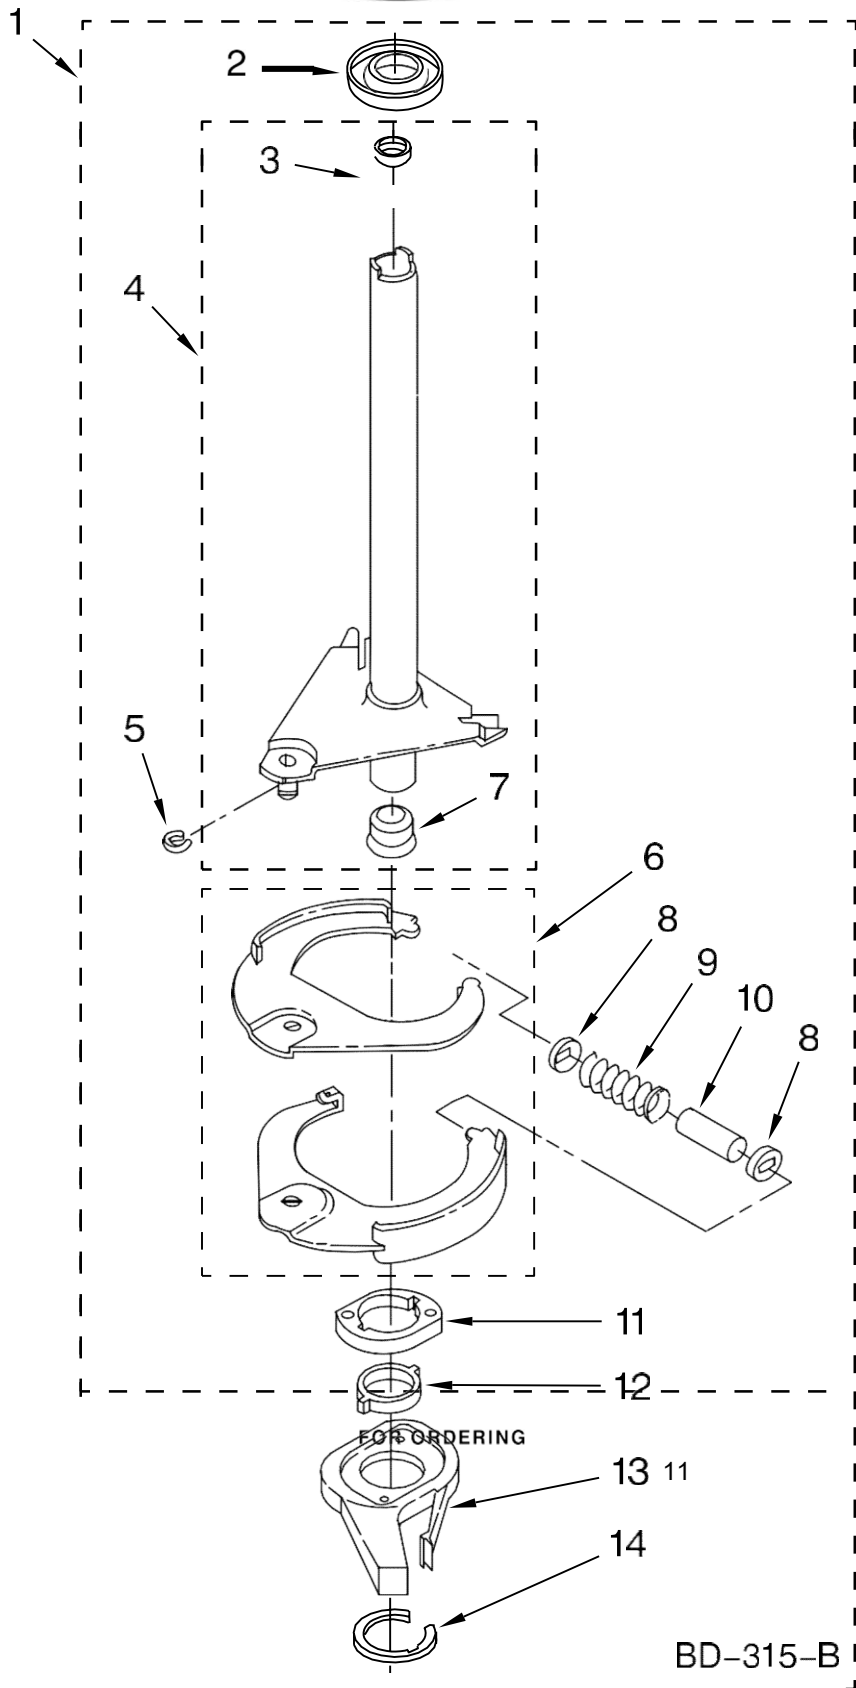

Illus. No.	Part No.	DESCRIPTION
1	388952	Brake And Drive Tube (Complete)
2	62658	Ring, Thrust
3	356427	Seal, Drive Tube
4	64027	Tube, Basket Drive (Includes Illus. 3, 4, 5 & 9)
5	64035	Ring, Retaining
6	64232	Shoe, Brake (2)
7	62703	"T" Bearing, Spin Tube
8	3353956	Cap, Brake Spring (2)
9	387806	Spring, Brake
10	3355360	Sleeve, Brake Spring
11	661516	Cam, Brake Release
12	63022	Sleeve, Cam
13	64194	Driver, Brake Cam
14	90368	Ring, Retaining

FOLLOWING PARTS NOT ILLUSTRATED

285208 Lubricant
(Use Only In Brake Shoe Assembly On Roller & Pin)