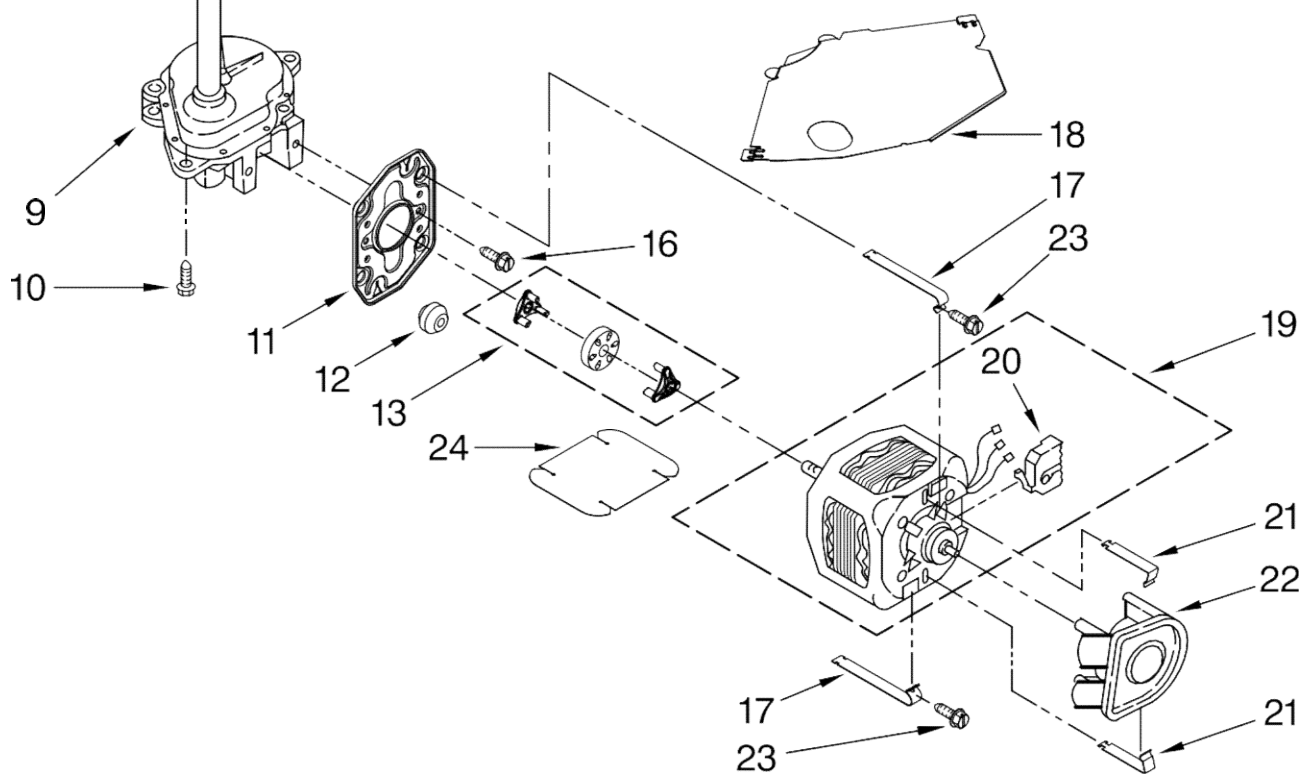

FOR ORDERING INFORMATION REFER TO PARTS PRICE LIST