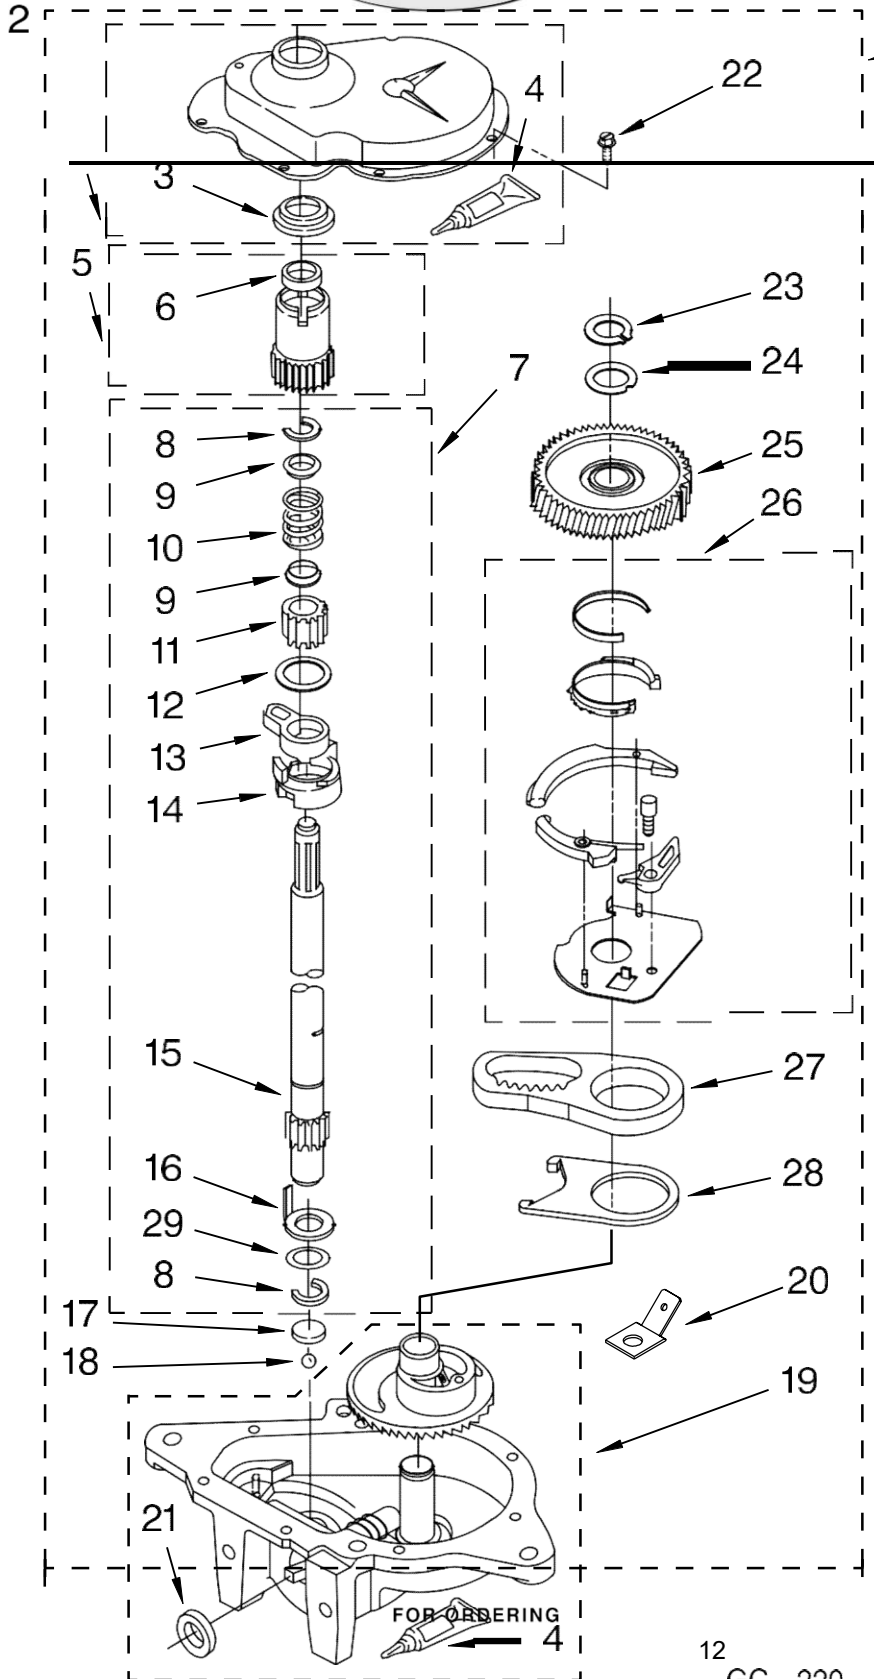

Illus. No.	Part No.	DESCRIPTION
1	8532118	Gearcase (Complete)
2	285202	Cover, Gearcase
3	3349985	Seal, Gearcase Cover
4	285195	Sealer, Gasket (.20 Fl. Oz.) (6 ml)
5	63320	Pinion, Spin (Includes Illus. 25)
6	356427	Seal, Spin Pinion
7	389387	Shaft, Agitator (Complete)
8	90369	Ring, Retaining (2)
9	62677	Retainer, Spring (2)
10	62676	Spring, Agitate
11	63273	Gear, Agitate (Includes 15 & 29)
12	62619	Washer, Agitate Gear
13	62580	Cam Follower (Includes 14)
14	62581	Cam, Agitate (Includes 13)
15	285509	Shaft, Agitator (Includes 11 & 29)
16	62618	Washer, Cam Thrust
17	16018	Bearing, Thrust (Includes 18)
18	85529	Ball, Bearing (Includes 17)
19	389230	Bottom and Pinion, Gearcase
20	3949116	Block Tab, Terminal
21	285352	Seal, Thrust Plug
22	3351614	Screw, Gearcase Cover Mounting (8) (10-24 x 3/8)
23	3362552	Ring, Retaining
24	285735	Washer Kit, Thrust
25	62570	Gear, Spin
26	388253	Neutral Assembly
27	3349296	Rack, Connecting
28	62621	Actuator, Shift
29	388815	Washer, Intermediate