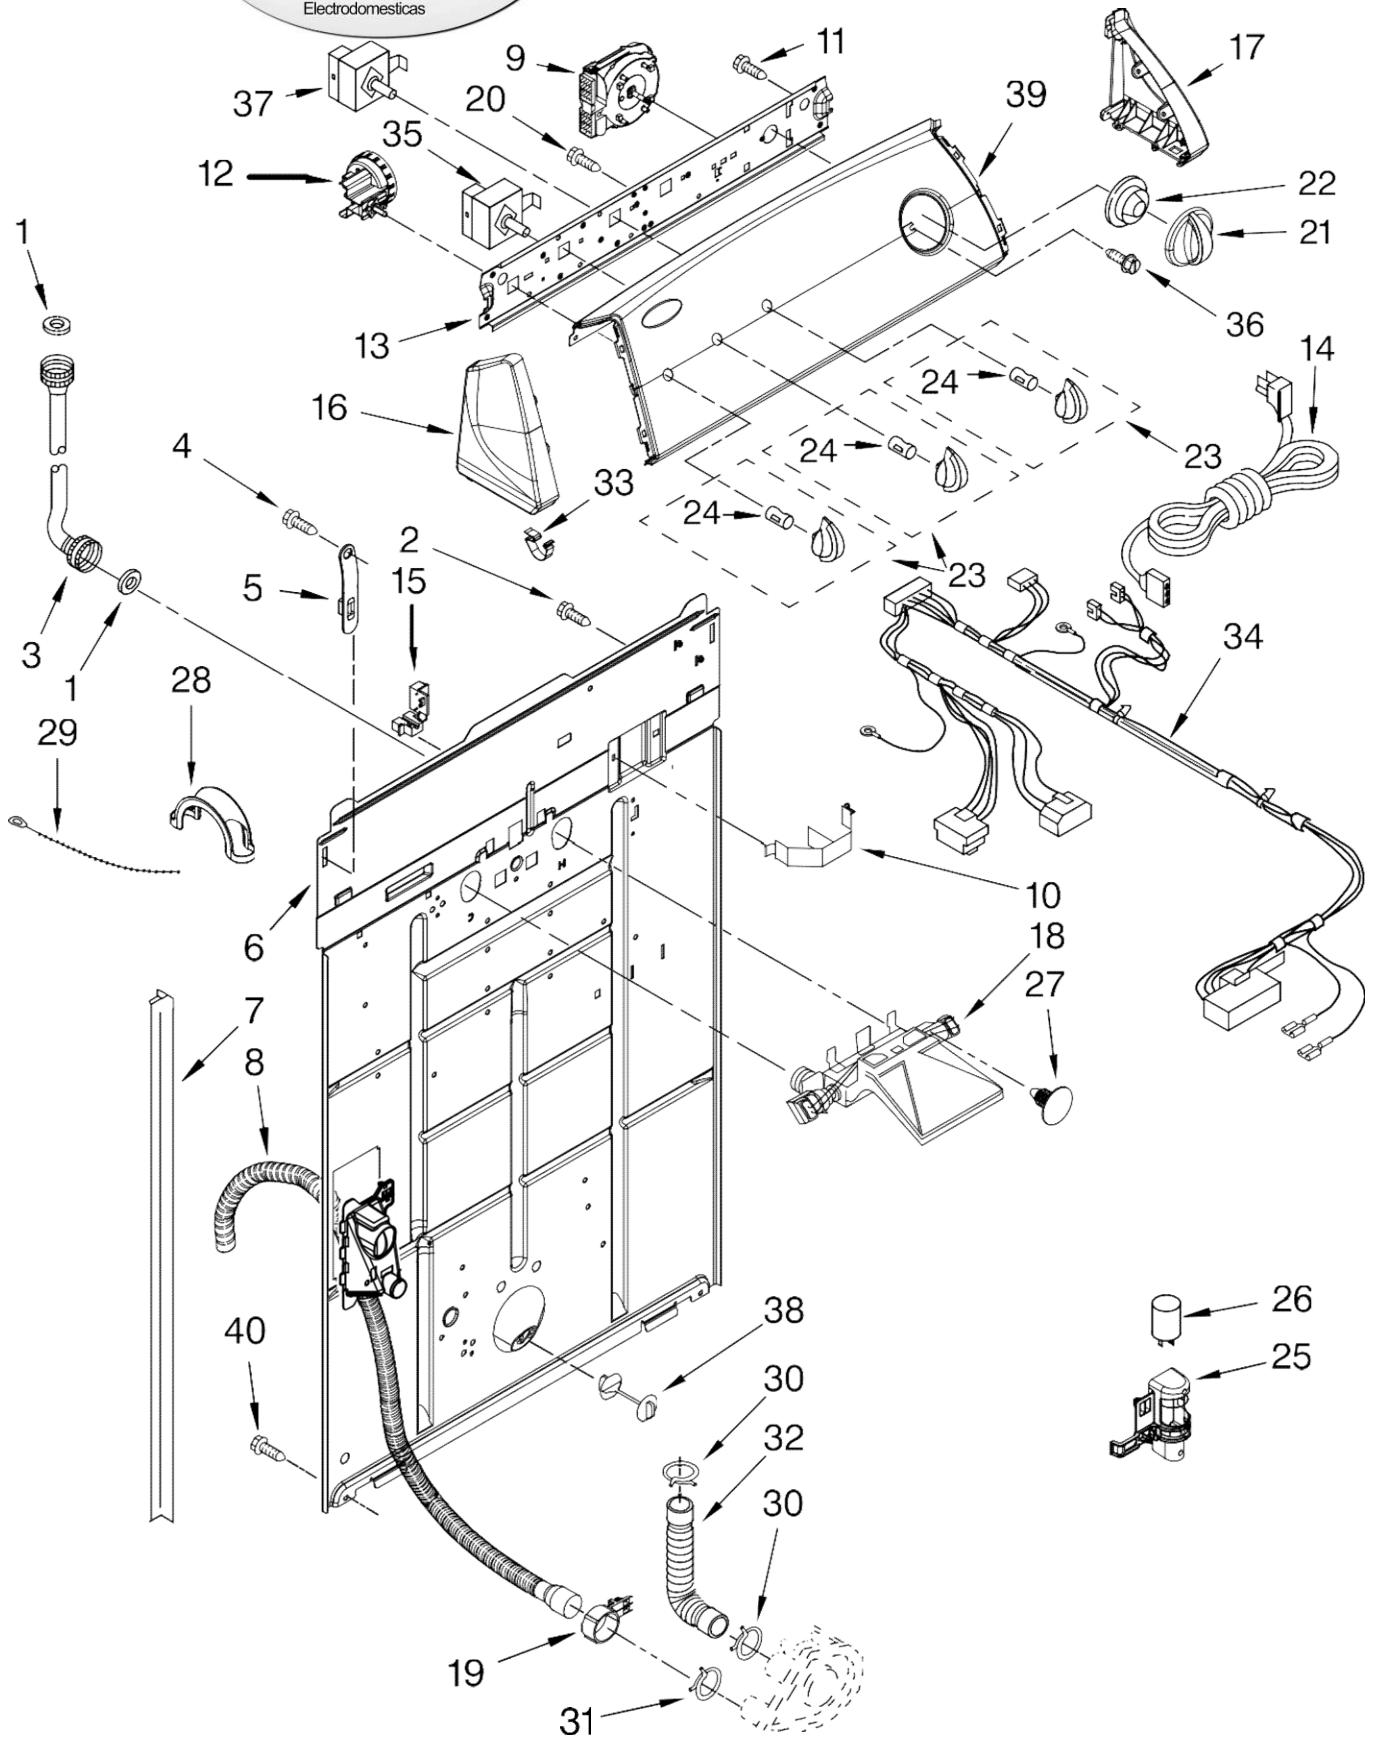

FOR ORDERING INFORMATION REFER TO PARTS PRICE LIST

Lavadora Whirlpool 7MWT96700ST1

Illus. No.	Part No.	DESCRIPTION	Illus. No.	Part No.	DESCRIPTION	Illus. No.	Part No.	DESCRIPTION
1	W10242307	Washer, Water Inlet Hose (4) (1-1/16 x 5/8)	14	W10115689	Cord, Power (Includes Item 15)	26	8572717	Capacitor, Motor Start
2	3351614	Screw, Ground	15	3952821	Strain Relief, Power Cord	27	W10000080	Clip, Push-In Retainer
3		Hose, Water Inlet (2)	16		Cap, End (L.H.) (Includes Item 33)	28	8577378	U-Bend, Drain Hose
	W10194210	Cold Water		8566035	White	29	3347868	Cable Tie
	W10196191	Hot Water		8566036	Biscuit	30	3363366	Clamp, Hose
4	9740848	Screw, 8-18 x 1/2	17		Cap, End (R.H.) (Includes Item 33)	31	8317496	Clamp, Hose
5	8568314	Strap, Console (2)		8566032	White	32	3951449	Hose, Pump To Tub (Includes Item 30)
6	W10194450	Panel, Rear		8566033	Biscuit	33	8312709	Clip, Console (2)
7	62747	Pad, Rear Panel	18	W10278652	Valve, WaterInlet W/Vacuum Break	34	W10235743	Harness, Wiring (For Detail See Pages 9 & 10)
8	W10189267	Drain Hose Assembly (Includes Item 19)	19	8541668	Clamp, Hose	35	661612	Switch, Water Temperature
9	W10185786	Timer, Control (60 Hz.) (Motor Not A Service Part)	20	3400073	Screw, Ground	36	3400818	Screw, Timer Mounting
			21		Knob, Timer	37	3949187	Switch, Rotary
10	8055003	Clip, Harness & Pressure Hose		8566022	White	38	8519200	Support, Rear Panel
11	90767	Screw, 8-18 x 3/8	22	8566018	Dial, Timer	39		Panel, Console
12	8577844	Switch, Water Level	23		Knob, Control		W10222543	White
13	8566003	Bracket, Control		8565944	White		W10222542	Biscuit
			24	8536939	Clip, Knob	40	62863	Screw, 10-16 x 3/8
			25	8318046	Clip, Capacitor			