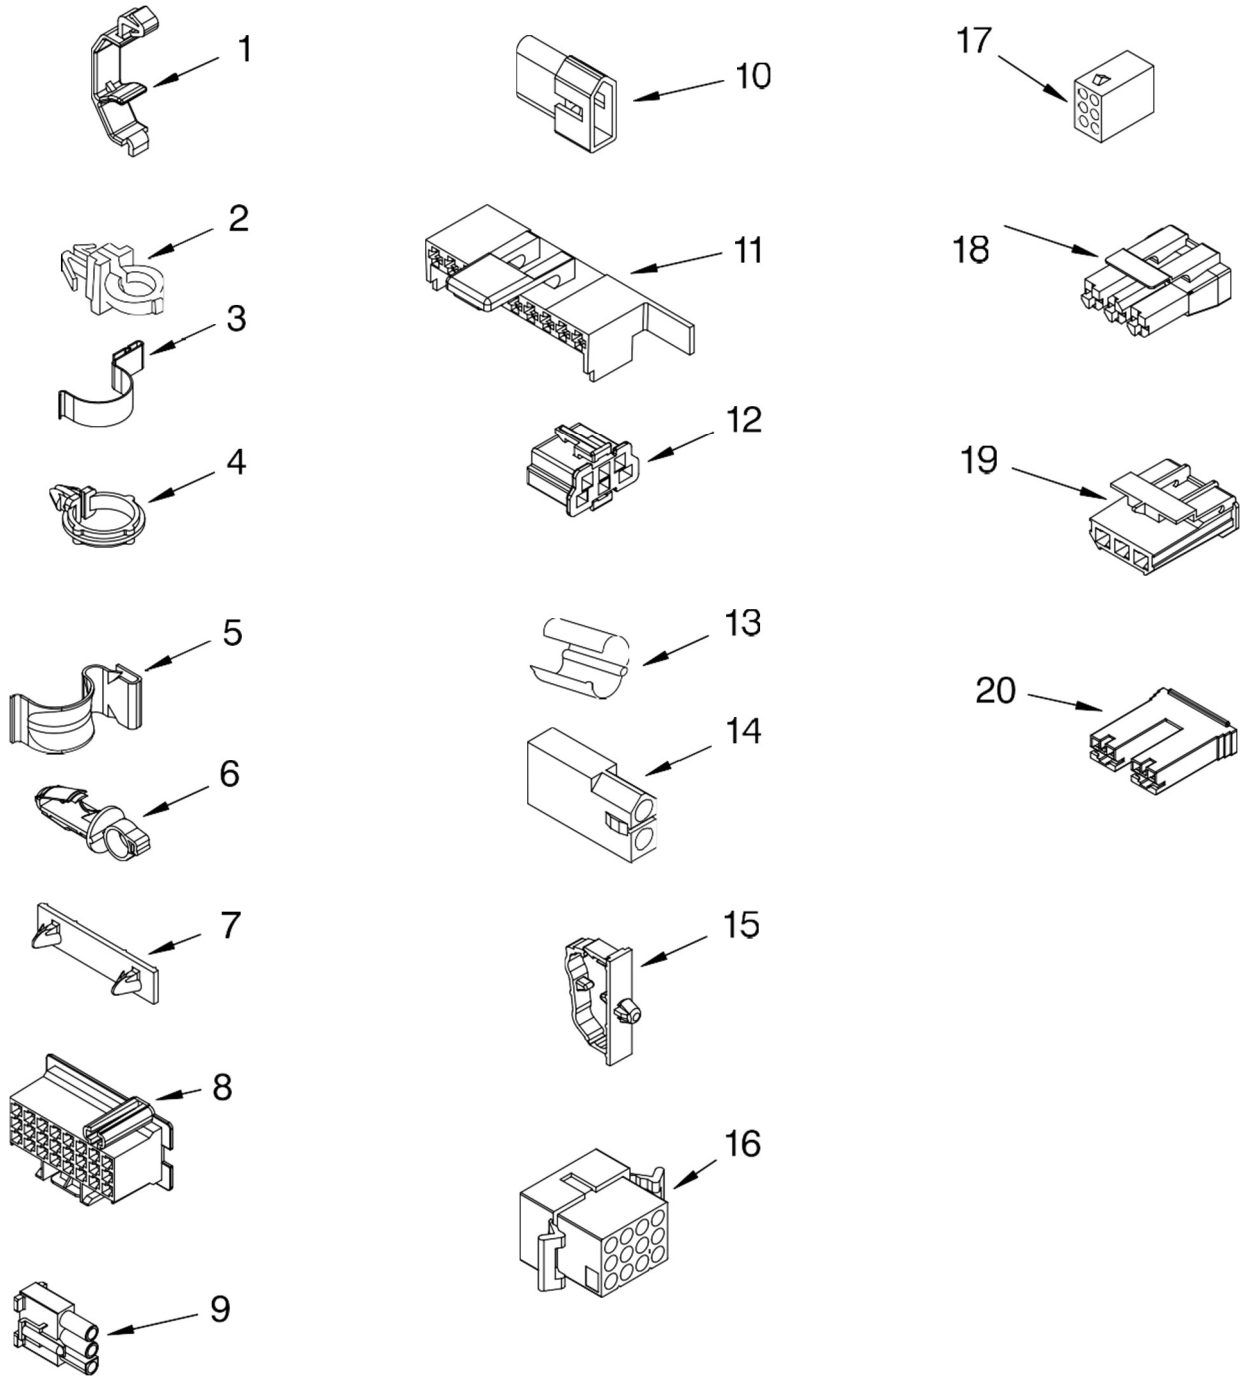

WH2J

Lavadora Whirlpool 7MWT96700ST1

Illus. No.	Part No.	DESCRIPTION	Illus. No.	Part No.	DESCRIPTION	Illus. No.	Part No.	DESCRIPTION
1	3349557	Retainer, Harness	9	62889	Receptacle, Terminal (3-Way)	16	3390423	Block, Disconnect (12-Way)
2	388498	Clip, Harness				17	3347730	Receptacle (6-Way)
3	3347812	Clip, Harness	10	353424	Plug, Terminal (3-Way)	18	3948617	Connector (T.P.A.) (3-Circuit)
4	3352501	Clip, Harness (Push-In)	11	62505	Block, Disconnect (Motor 2 Speed)	19	3360056	Plug (T.P.A.) (3-Circuit)
5	90016	Clip, Harness (Half-Harness)	12	3347243	Block, Disconnect			(Pressure Switch)
6	3390496	Clip, Harness	13	63523	Protector	20		Block, Connector
7	389379	Retainer, Harness	14	717252	Connector (2-Way)		3354925	Natural
8		Timer, Block Disconnect	15	3352944	Clip, Harness		3354926	Red
	3948614	Natural						
	352089	Black						

FOR COMPLETE WIRING HARNESS REFER TO CONTROL AND REAR PANEL PARTS PAGE

WH2J

FOR ORDERING INFORMATION REFER TO PARTS PRICE LIST