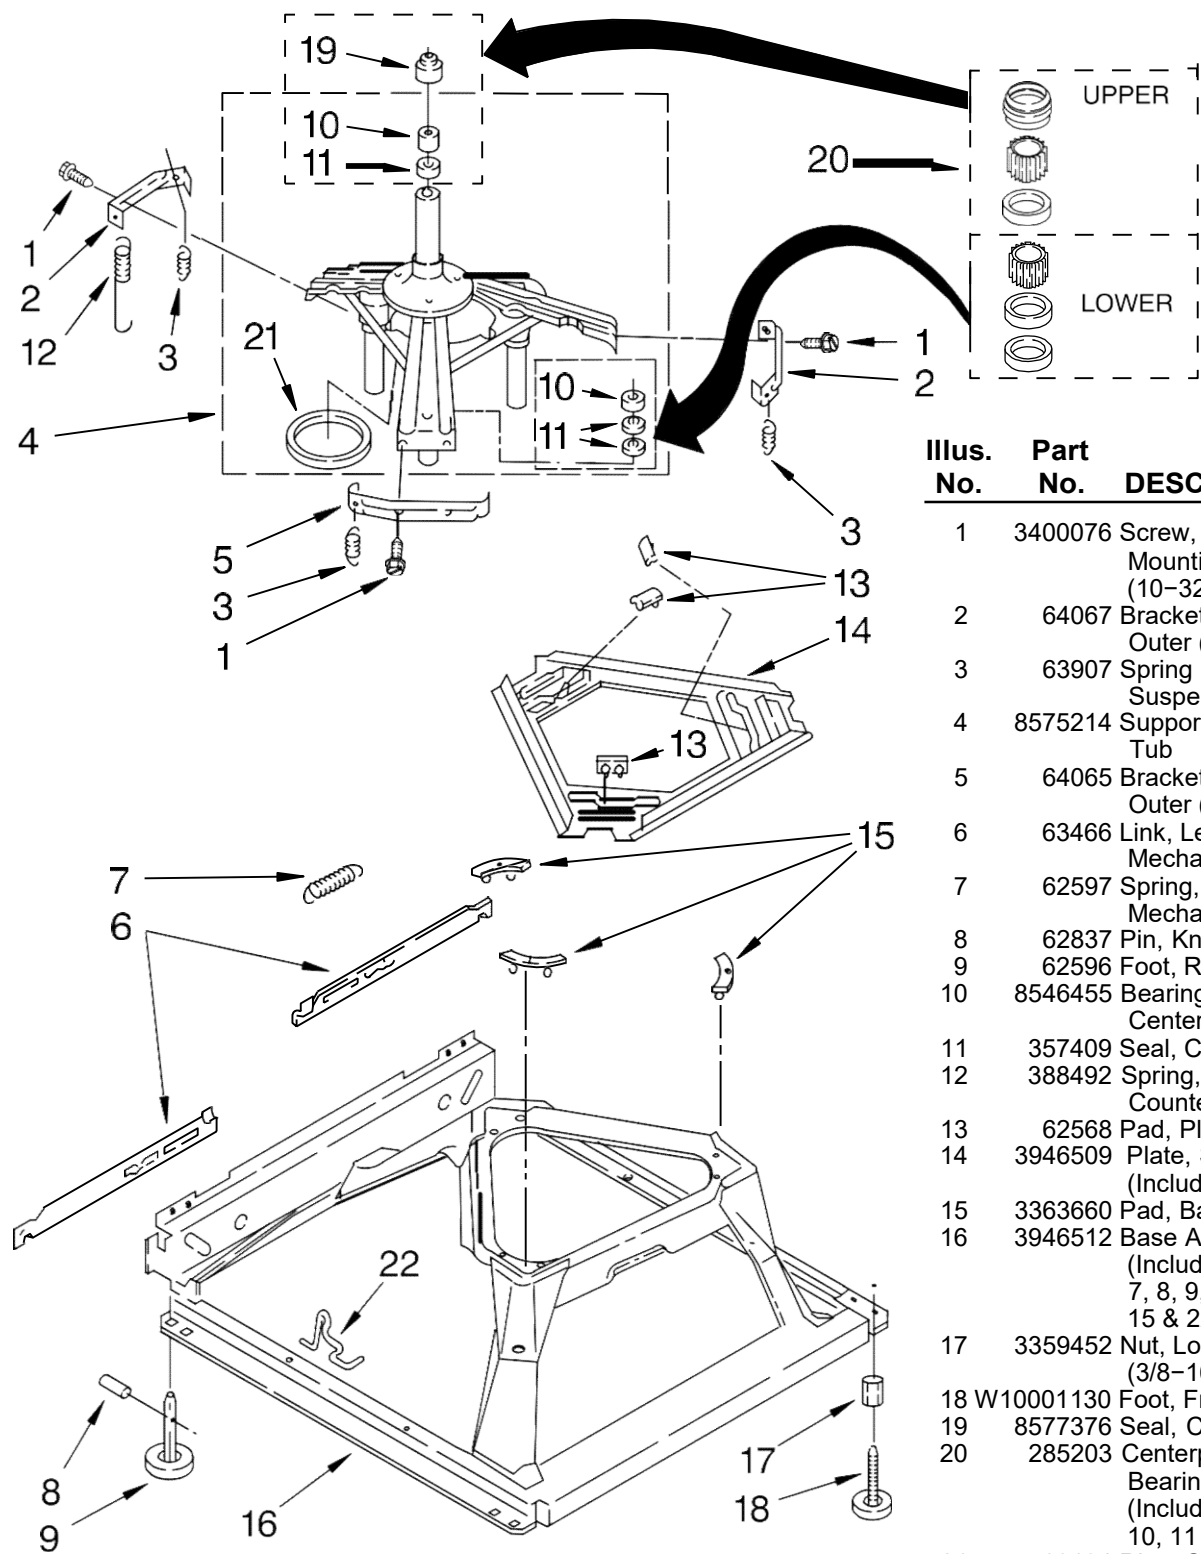

Illus. No.	Part No.	DESCRIPTION
1	3400076	Screw, Bracket Mounting (10-32 x 5/8)
2	64067	Bracket, Spring Outer (2)
3	63907	Spring Suspension, (3)
4	8575214	Support & Brake, Tub
5	64065	Bracket, Spring Outer (L.F.)
6	63466	Link, Leveling Mechanism (2)
7	62597	Spring, Leveling Mechanism
8	62837	Pin, Knurled
9	62596	Foot, Rear (2)
10	8546455	Bearing, Centerpost (2)
11	357409	Seal, Centerpost (3)
12	388492	Spring, Counterweight
13	62568	Pad, Plate
14	3946509	Plate, Suspension (Includes Item 13)
15	3363660	Pad, Base
16	3946512	Base Assembly (Includes Items 6, 7, 8, 9, 13, 14, 15 & 22)
17	3359452	Nut, Lock (2) (3/8-16)
18	W10001130	Foot, Front (2)
19	8577376	Seal, Centerpost
20	285203	Centerpost Bearing Kit (Includes Items 10, 11 & 19)
21	63134	Ring, Sound Deadening
22	W10145155	Retainer, Suspension Spring

FOR ORDERING INFORMATION REFER TO PARTS PRICE LIST