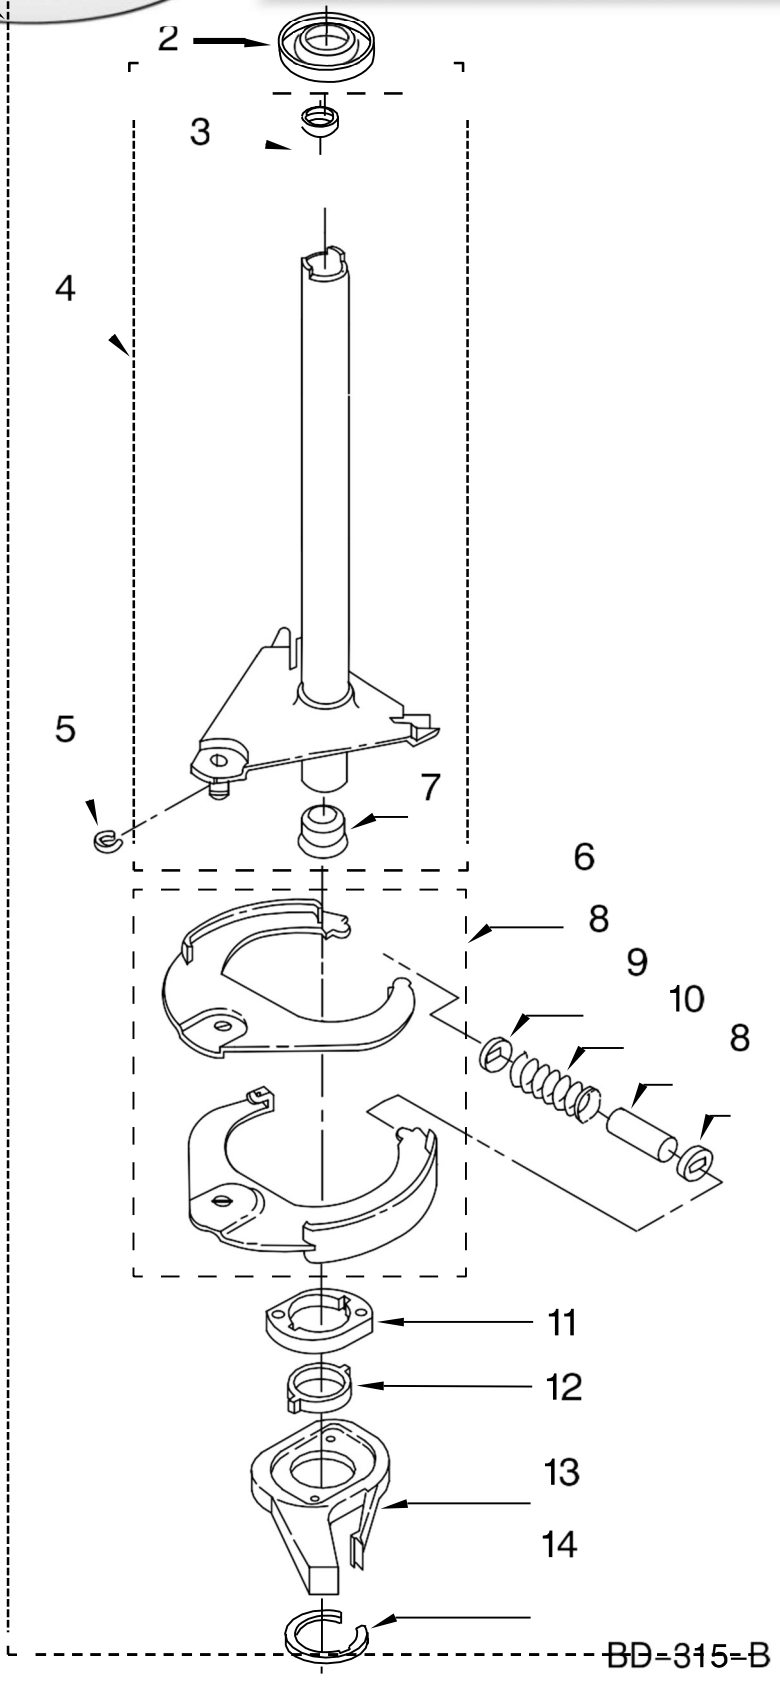

LAVADORA 7MWT96720SM0

Illus. Part No. DESCRIPTION

Illus. No.	Part No.	DESCRIPTION
1	388952	Brake And Drive Tube (Complete)
2	62658	Ring, Thrust
3	356427	Seal, Drive Tube
4	64027	Tube, Basket Drive (Includes Illus. 3, 4, 5 & 9)
5	64035	Ring, Retaining
6	64232	Shoe, Brake (2)
7	62703	"T" Bearing, Spin Tube
8	3353956	Cap, Brake Spring (2)
9	387806	Spring, Brake
10	3355360	Sleeve, Brake Spring
11	661516	Cam, Brake Release
12	63022	Sleeve, Cam
13	64194	Driver, Brake Cam
14	90368	Ring, Retaining

FOLLOWING PARTS NOT ILLUSTRATED

285208 Lubricant (Use Only In Brake Shoe Assembly On Roller & Pin)