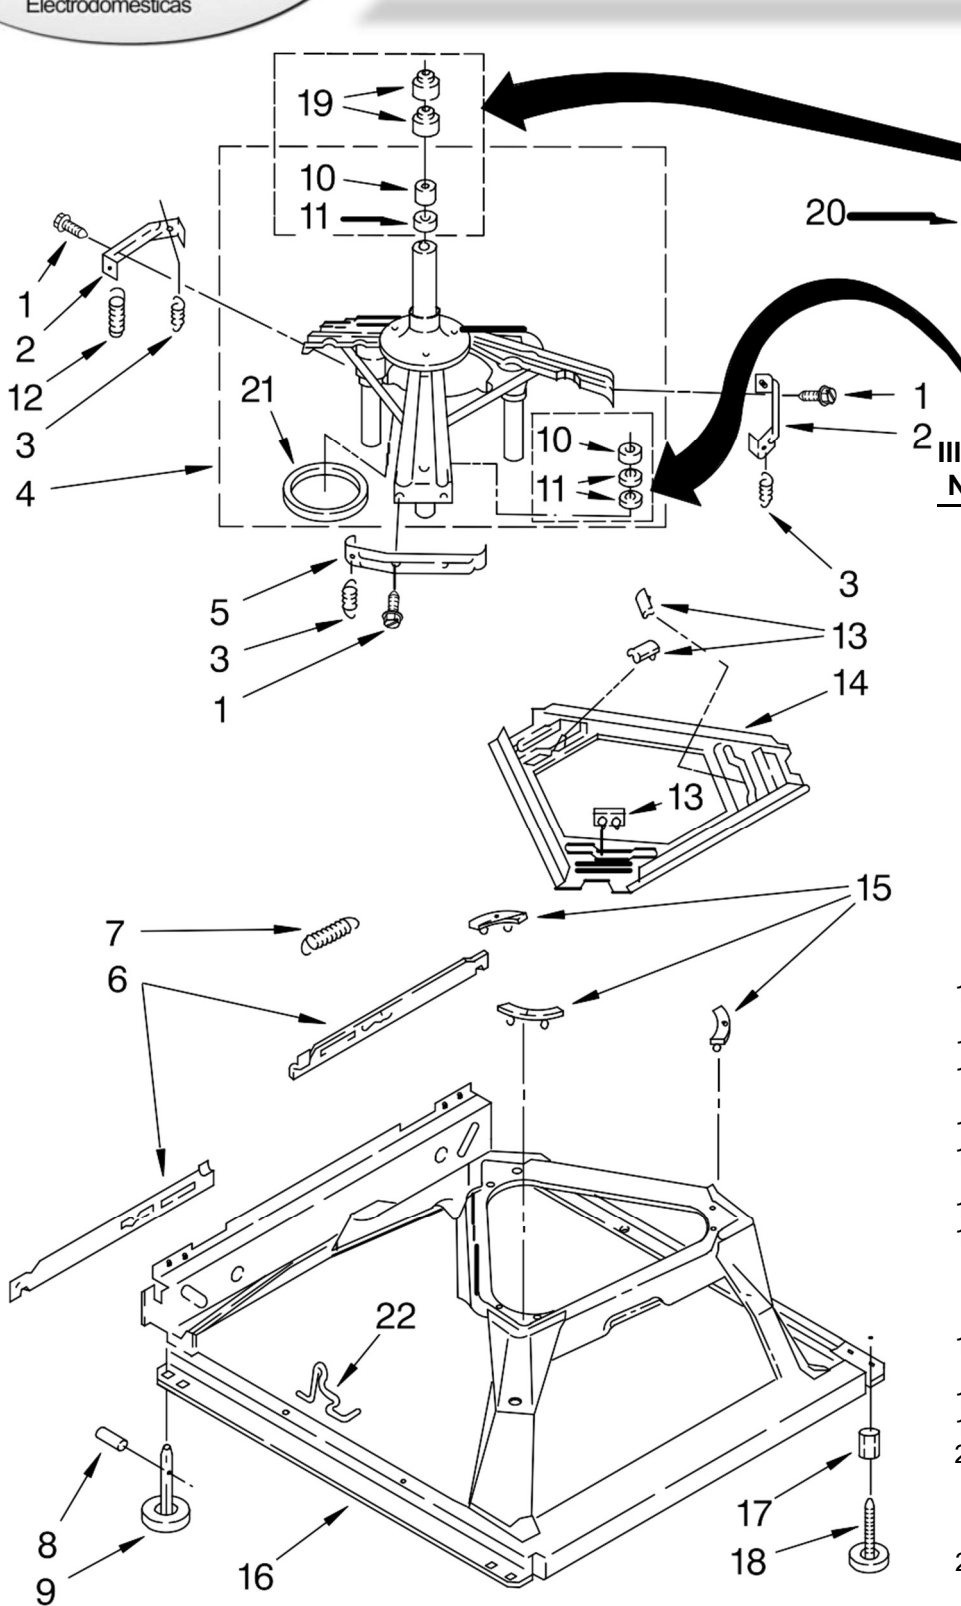

# LAVADORA 7MWT96720SM0

<b>Illus. No.</b>	<b>Part No.</b>	<b>DESCRIPTION</b>
1	8528278	Dispenser
2	358237	Screw & Washer (5/16-24 x 1)
3	3946996	Auger, Agitator
4	3947517	Agitator
5	8528150	Tub Ring & Gasket
6	3976308	Gasket, Tub Ring
7	3354845	Clip, Agitator
8	8543666	Washer-Agitator
9	8537433	Cam, Driven
10	3366877	Dog, Agitator Clutch (4)
11	8055141	Bearing-Driven Cam
12	21366	Nut, Spanner
13	8526016	Basket & Balance Ring
14	8519788	Balance Ring
15	2219077	Clip, Pressure Switch Hose
16	63849	Tub
17	389140	Block, Basket Drive
18	383727	Gasket, Centerpost
19	3347780	Hose, Pressure Switch
20	8538246	Agitator (Complete)
21	8577198	Filter, Lint
22	3946997	Spring, Compression
23	8533540	Retainer, Spring
24	3949550	Washer

# LAVADORA 7MWT96720SM0

Illus. No.	Part No.	DESCRIPTION
1	3400076	Screw, Bracket Mounting (10-32 x 5/8)
2	64067	Bracket, Spring Outer (2)
3	63907	Spring Suspension,(3)
4	8575214	Support & Brake, Tub
5	64065	Bracket, Spring Outer (L.F.)
6	63466	Link, Leveling Mechanism (2)
7	62597	Spring, Leveling Mechanism
8	62837	Pin, Knurled
9	62596	Foot, Rear (2)
10	8546455	Bearing, Centerpost (2)
11	357409	Seal, Centerpost (3)
12	388492	Spring, Counterweight
13	62568	Pad, Plate
14	3946509	Plate, Suspension (Includes Item 13)
15	3363660	Pad, Base
16	3946512	Base Assembly (Includes Items 6, 7, 8, 9, 13, 14, 15 & 22)
17	3359452	Nut, Lock (2) (3/8-16)
18	W10001130	Foot, Front (2)
19	356934	Seal, Centerpost (2)
20	285203	Centerpost Bearing Kit (Includes Items 10, 11 & 19)
21	63134	Ring, Sound Deadening
22	63806	Retainer, Suspension Spring