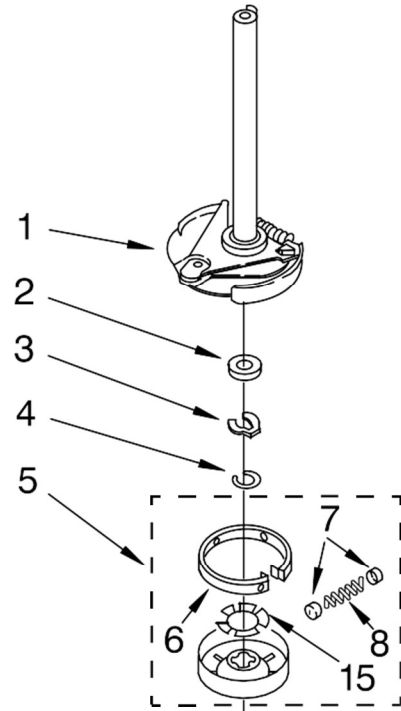

LAVADORA 7MWT96720SM0