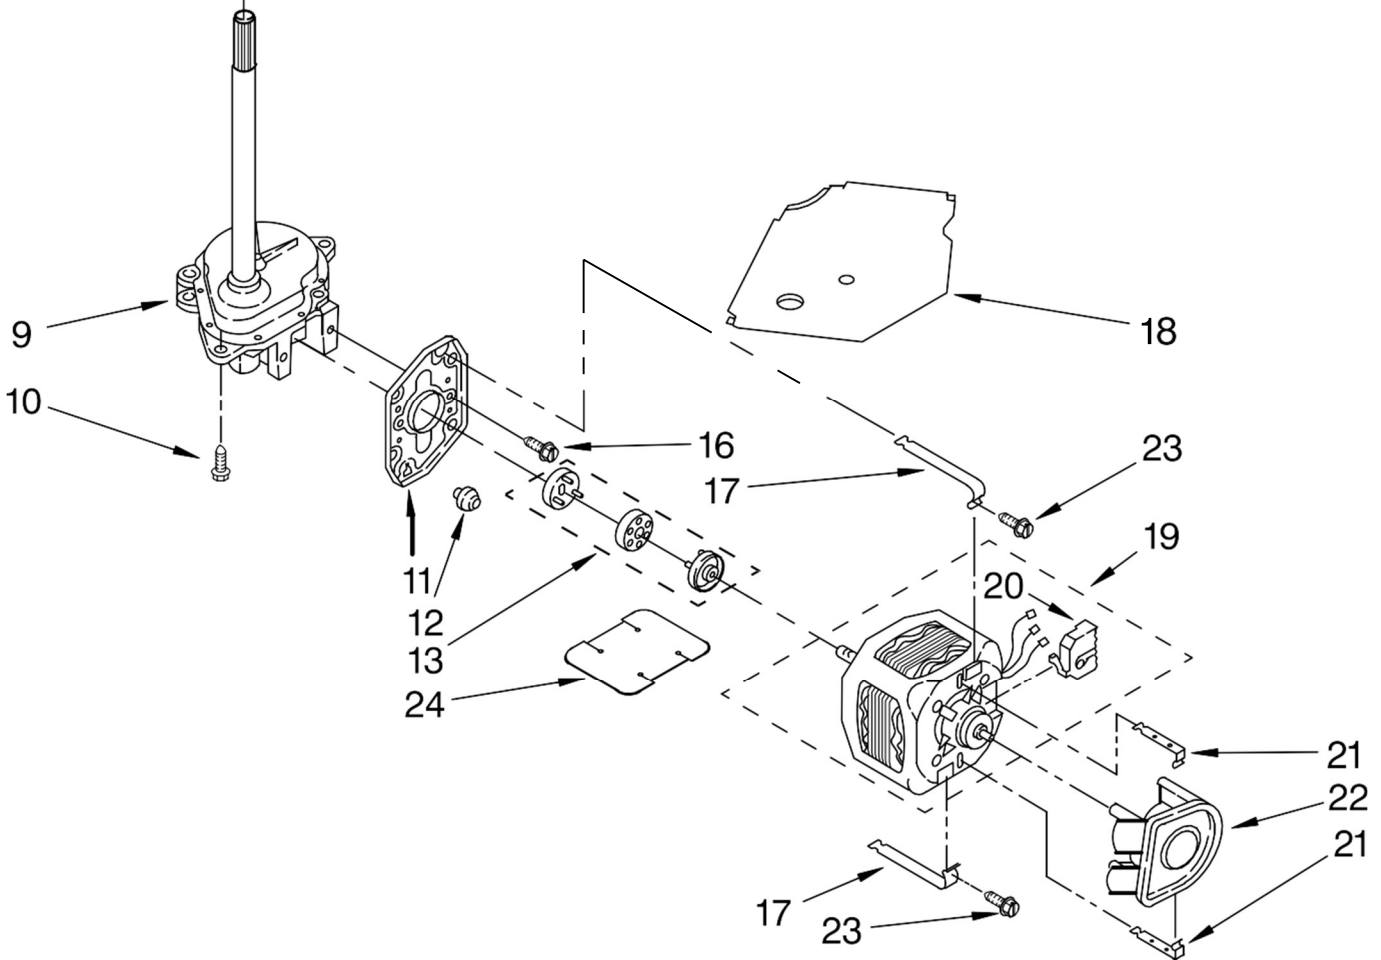

Illus. No.	Part No.	DESCRIPTION	Illus. No.	Part No.	DESCRIPTION
1	388952	Brake & Drive Tube (Complete) (Refer to Page 11 For Further Breakdown)	10	3357334	Screw, Gearcase To Base (3)
2	63292	Washer, Spin Tube Thrust	11	62611	Plate, Motor Mount To Gearcase
3	62697	Ring, Spin Tube Support	12	62691	Grommet, Motor (4)
4	63283	Ring, Retainer	13	285753	Coupling, Motor & Isolation
5	3951311	Clutch (Complete)	15	3355454	Clip, Anti-Rattle
6	3951308	Band & Lining, Clutch (Includes Items 7 & 8)	16	3400516	Screw
7	62646	Cap, Clutch Spring (2)	17	3349637	Retainer, Motor (2)
8	3946792	Spring, Clutch	18	3362089	Shield, Tub To Motor
9	8532118	Gearcase (Complete) (Refer To Page 12 For Further Breakdown)	19	8528157	Motor, Main Drive
			20	3952056	Switch, Main Drive Motor
			21	8546127	Retainer, Pump (2)
			22	3363394	Pump (Complete)
			23	3387485	Screw, 10-16 x 5/8
			24	8316060	Shield, Motor