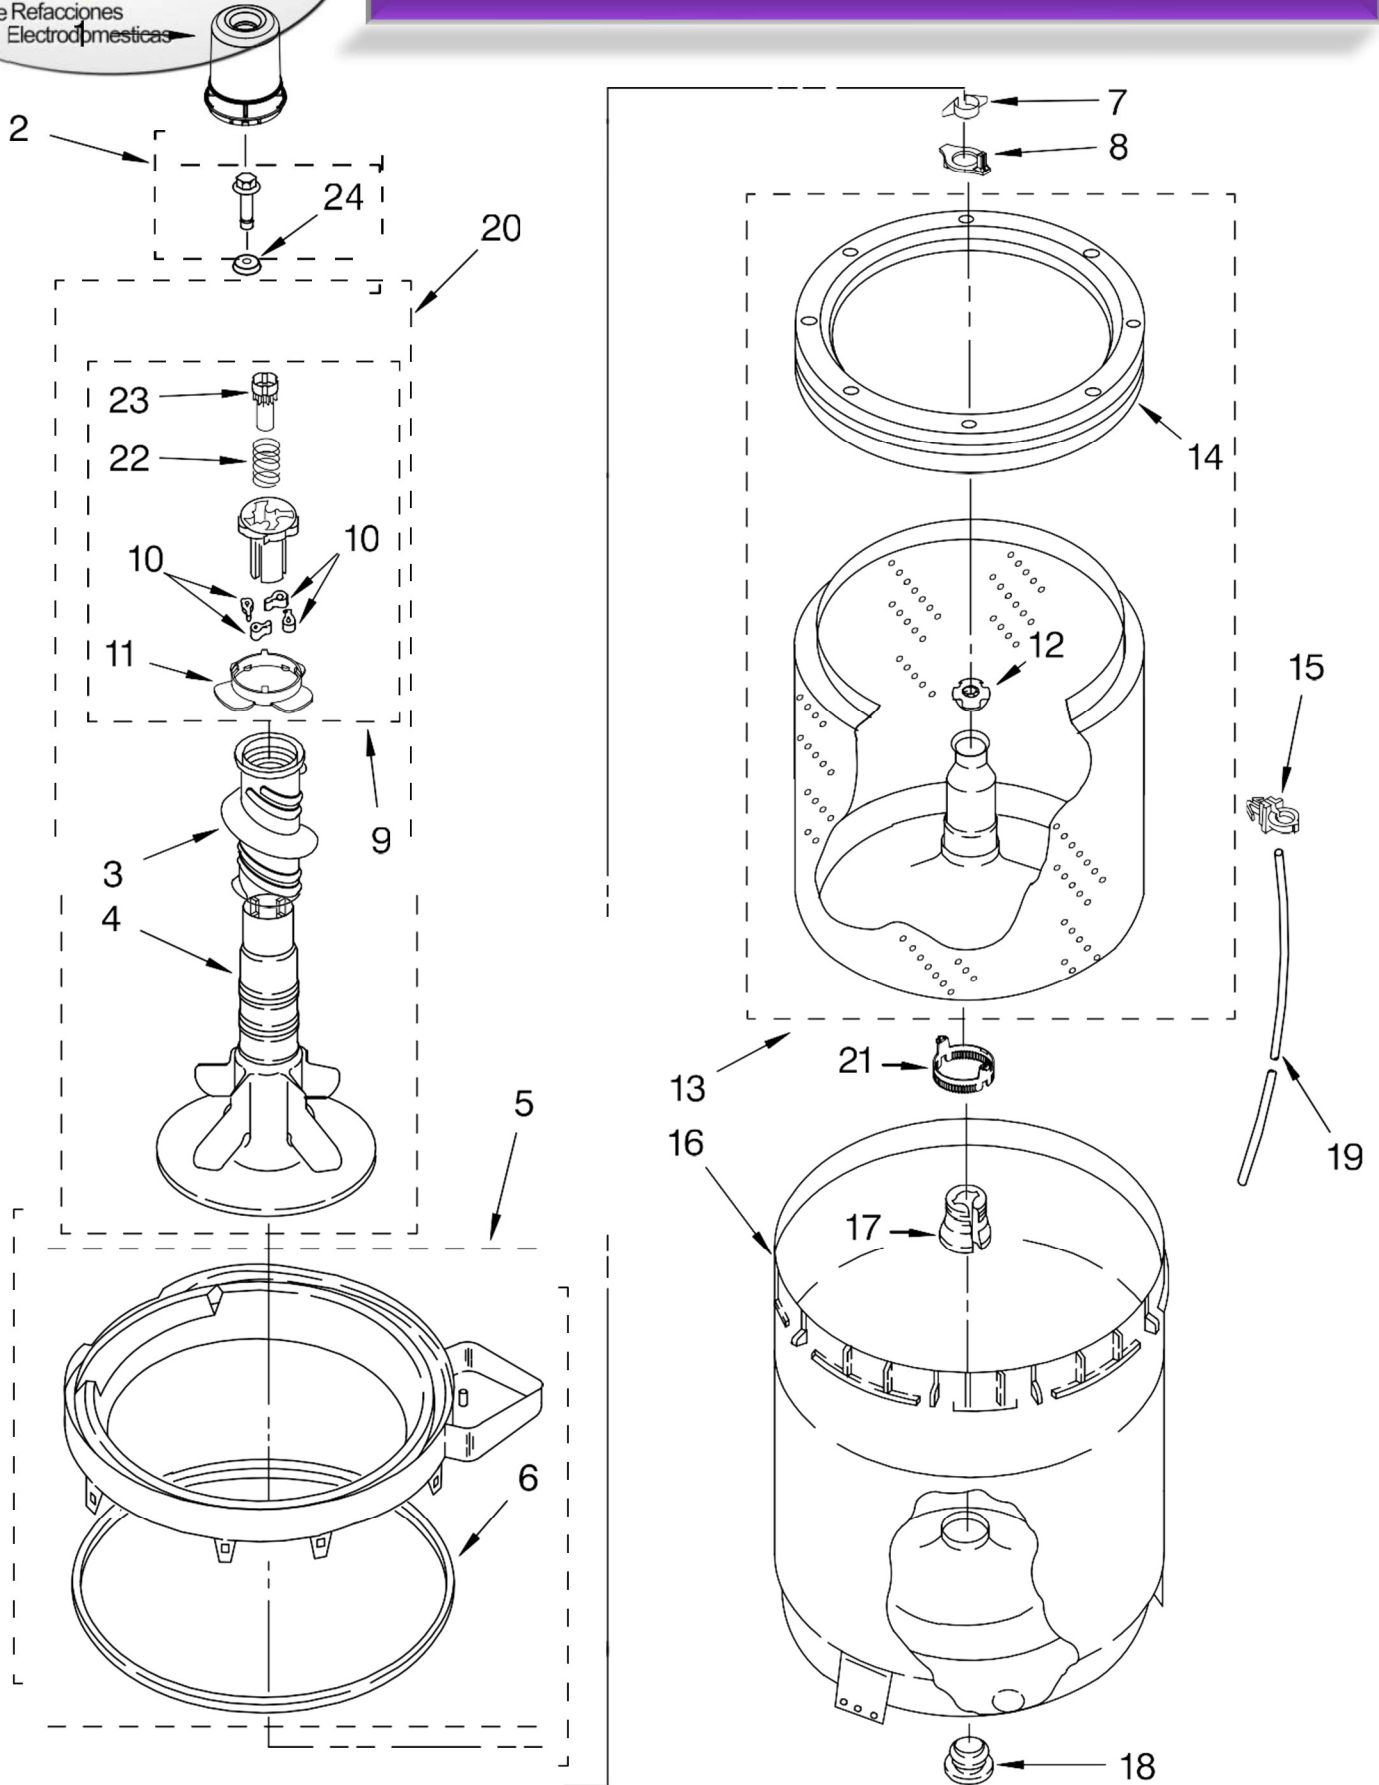

Distribuidor Autorizado

SurteRápido.com

Venta de Refacciones
Electrodomésticas

LAVADORA 7MWT96720SM0

Distribuidor Autorizado

SurteRápido.com

Venta de Refacciones
Electrodomesticas

LAVADORA 7MWT96720SM0

Illus. No.	Part No.	DESCRIPTION
1	8528278	Dispenser
2	358237	Screw & Washer (5/16-24 x 1)
3	3946996	Auger, Agitator
4	3947517	Agitator
5	8528150	Tub Ring & Gasket
6	3976308	Gasket, Tub Ring
7	3354845	Clip, Agitator
8	8543666	Washer-Agitator
9	8537433	Cam, Driven
10	3366877	Dog, Agitator Clutch (4)
11	8055141	Bearing-Driven Cam
12	21366	Nut, Spanner
13	8526016	Basket & Balance Ring
14	8519788	Balance Ring
15	2219077	Clip, Pressure Switch Hose
16	63849	Tub
17	389140	Block, Basket Drive
18	383727	Gasket, Centerpost
19	3347780	Hose, Pressure Switch
20	8538246	Agitator (Complete)
21	8577198	Filter, Lint
22	3946997	Spring, Compression
23	8533540	Retainer, Spring
24	3949550	Washer