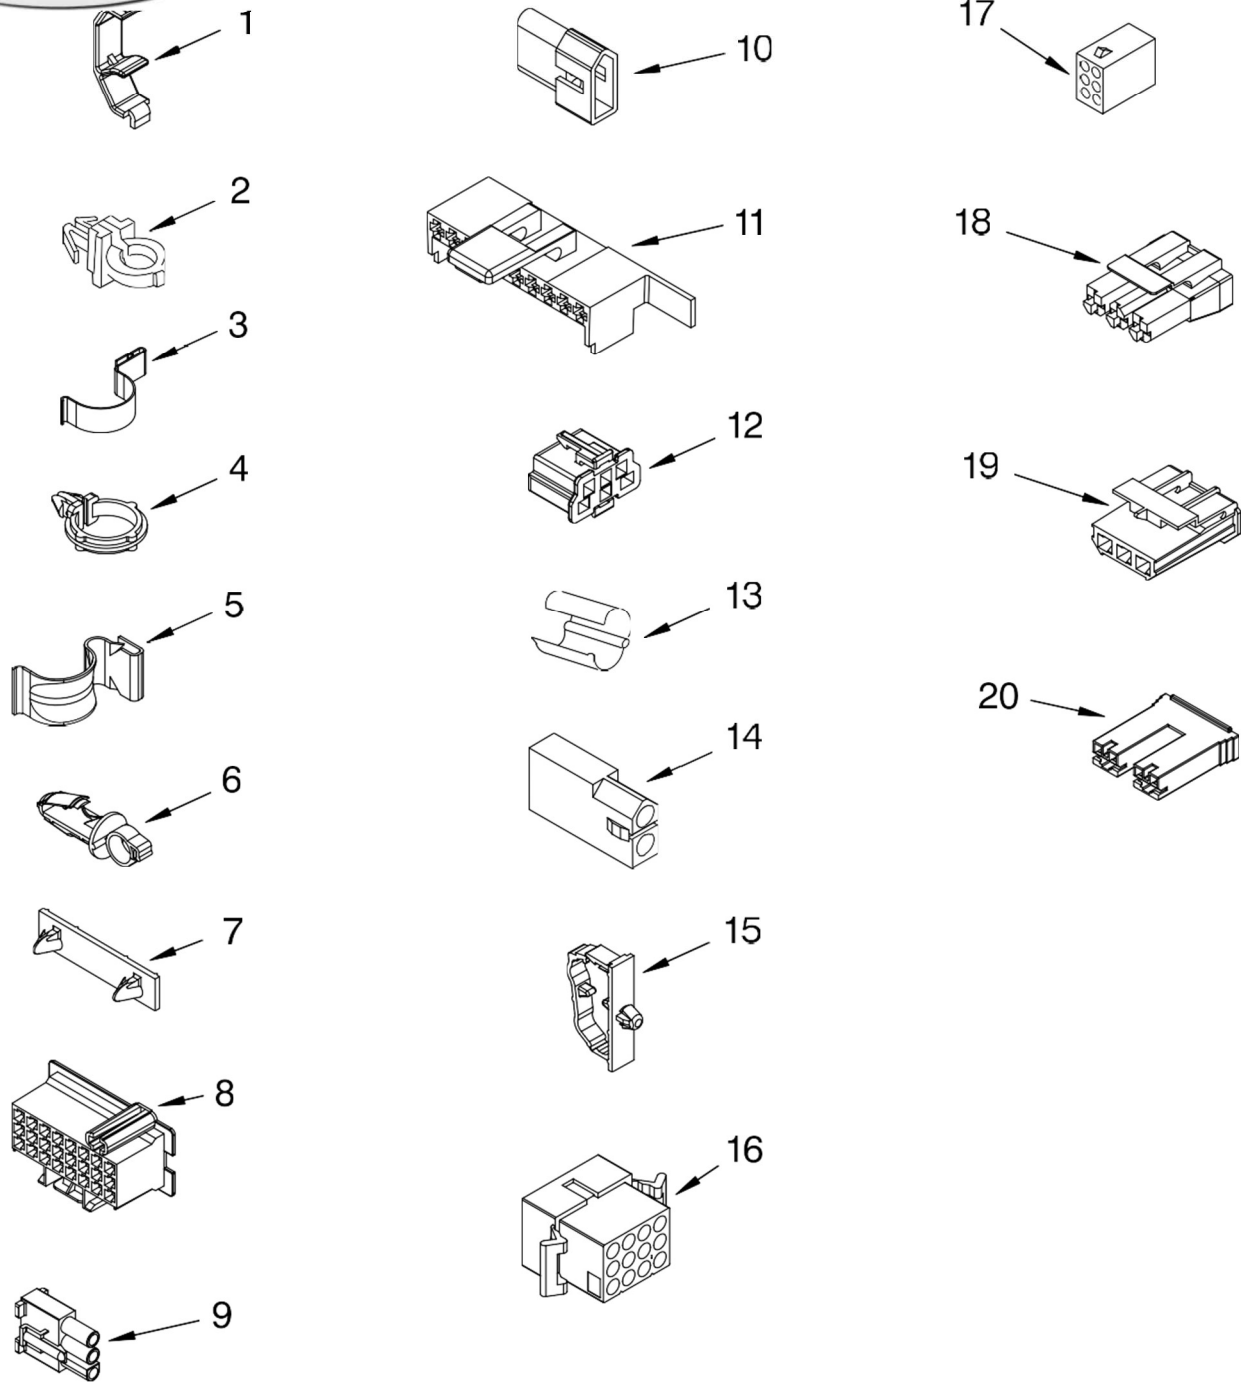

Distribuidor Autorizado

SurteRápido.com

Venta de Refacciones
Electrodomesticas

LAVADORA 7MWT96720SM0

Distribuidor Autorizado

SurteRápido.com

Venta de Refacciones
Electrodomesticas

LAVADORA 7MWT96720SM0

Illus. No.	Part No.	DESCRIPTION	Illus. No.	Part No.	DESCRIPTION	Illus. No.	Part No.	DESCRIPTION
1	3349557	Retainer, Harness	9	62889	Receptacle, Terminal (3-Way)	16	3390423	Block, Disconnect (12-Way)
2	388498	Clip, Harness				17	3347730	Receptacle (6-Way)
3	3347812	Clip, Harness	10	353424	Plug, Terminal (3-Way)	18	3948617	Connector (T.P.A.) (3-Circuit)
4	3352501	Clip, Harness (Push-In)	11	62505	Block, Disconnect (Motor 2 Speed)	19	3360056	Plug (T.P.A.) (3-Circuit) (Pressure Switch)
5	90016	Clip, Harness (Half-Harness)	12	3347243	Block, Disconnect	20		Block, Connector
6	3390496	Clip, Harness	13	63523	Protector		3354925	Natural
7	389379	Retainer, Harness	14	717252	Connector (2-Way)		3354926	Red
8		Timer, Block Disconnect	15	3352944	Clip, Harness			
	3948614	Natural						
	352089	Black						

**FOR COMPLETE WIRING HARNESS REFER TO
CONTROL AND REAR PANEL PARTS PAGE**