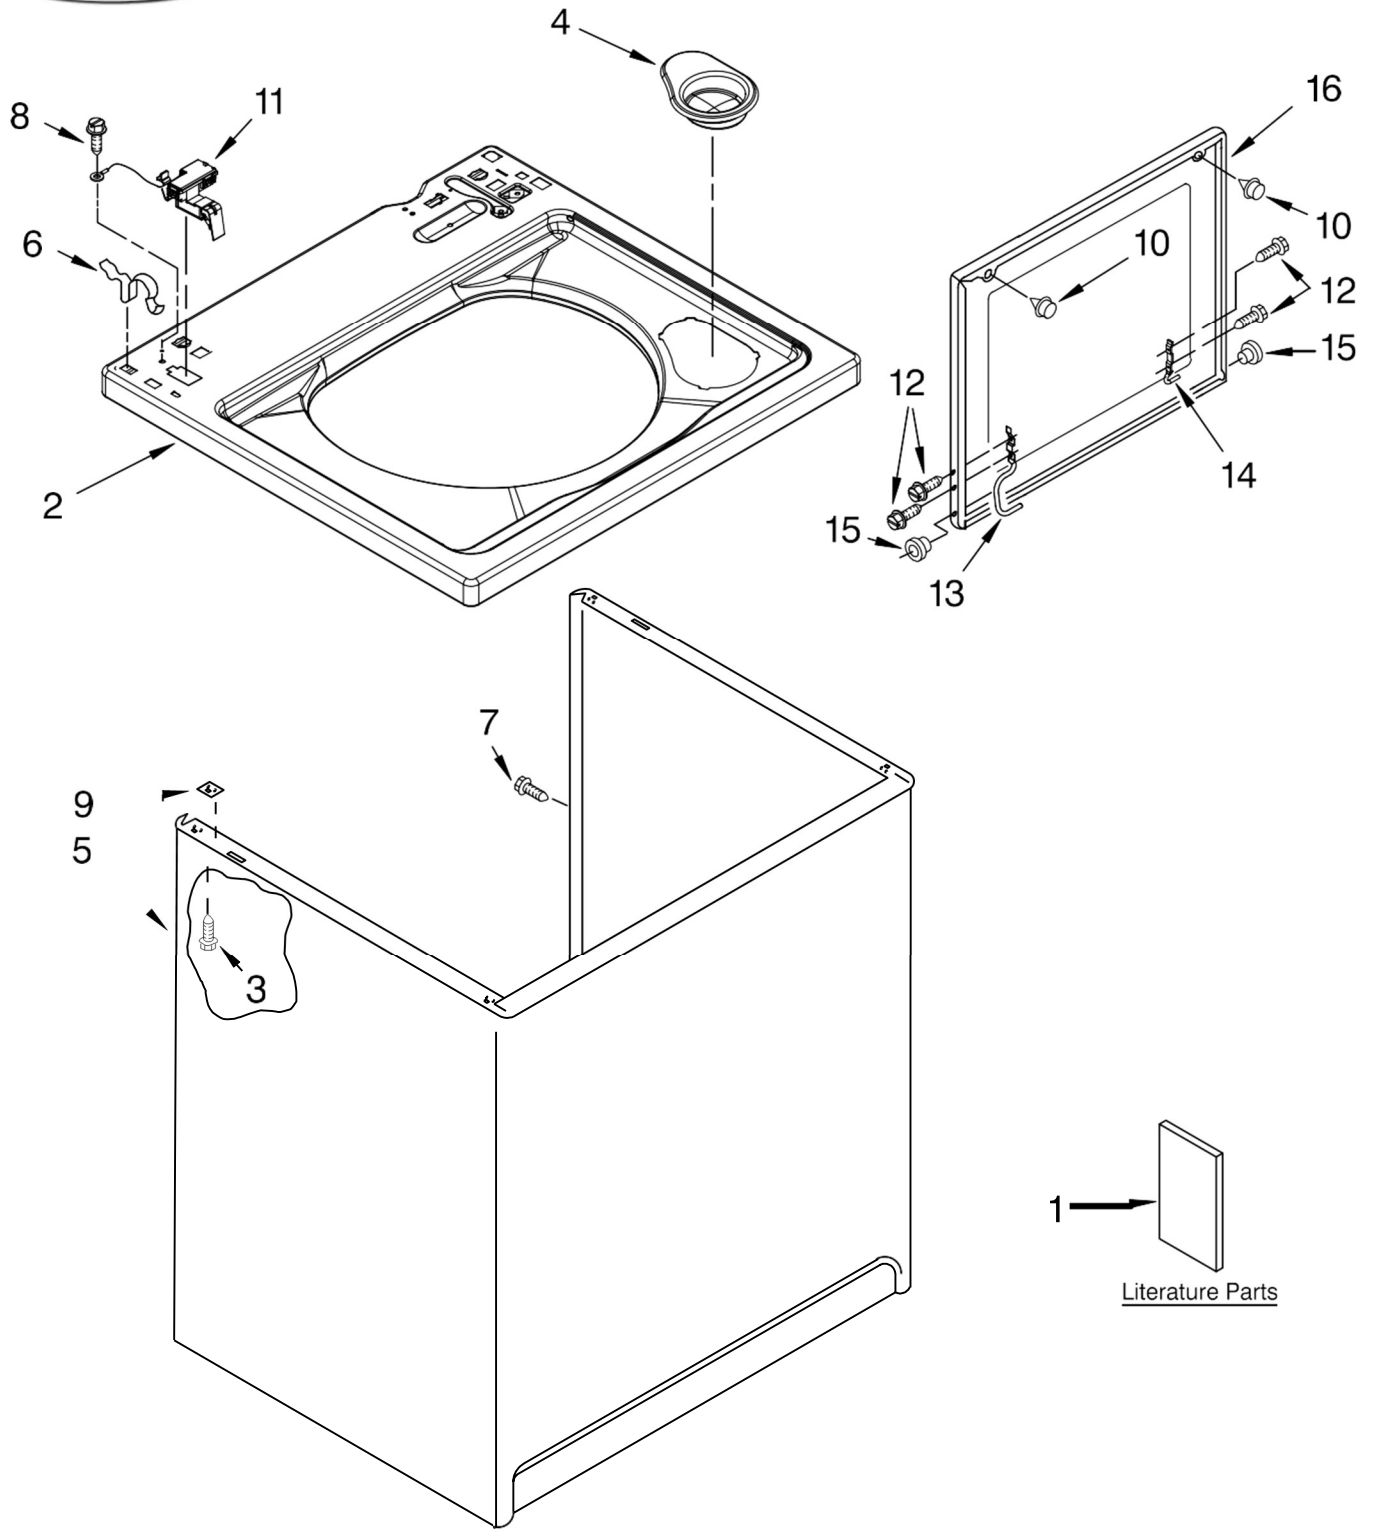

# LAVADORA 7MWT96720SM0

Illus. No.	Part No.	DESCRIPTION
1		Literature Parts
	W10071230	Installation Instructions
	8558669	Feature Sheet
	8539806	Use & Care Guide
	8577178	Energy Guide (Mexico)
	W10038030	Wiring Diagram
2		Top
	8566017	White
	8580044	Biscuit
3	3390631	Screw, 10-16 x 3/8 (4)
4	8566266	Dispenser, Bleach
5		Cabinet
	63424	White
	3954357	Biscuit
6	62780	Clip, Top & Cabinet & Rear Panel (2)
7	3357011	Screw, 10-16 x 1/2
8	3351614	Screw, Ground
9	62750	Spacer, Cabinet
		To Top (4)
10	9724509	Bumper, Lid (2)
11	8318084	Switch, Lid
12	355274	Screw, Lid Hinge
		Mounting (4)
13	8559336	Hinge, Lid (L.H.)
14	91770	Hinge, Lid (R.H.)
15	8319539	Bearing, Lid
		Hinge (2)
16		Lid
	8541777	White
	8577112	Biscuit

# LAVADORA 7MWT96720SM0

Illus. No.	Part No.	DESCRIPTION
1	3976300	Washer, Water Inlet Hose (4) (1-1/16 x 5/8)
3		Hose, Water Inlet (2)
	8571377	Blue Coupler
	8571378	Red Coupler
4	9740848	Screw, 8-18 x 1/2
5	8568314	Strap, Console (2)
6	8318015	Panel, Rear
7	62747	Pad, Rear Panel
8	8559373	Hose, Drain Assembly (Includes items 19 & 27)
9	3951702	Timer, Control (60 Hz.) (Motor Not A Service Part)
10	8055003	Clip, Harness & Pressure Hose
11	90767	Screw, 8-18 x 3/8
12	3366845	Switch, Water Level
13	8566003	Bracket, Control
14	8559419	Cord, Power (Includes Item 15)
15	8559337	Strain Relief, Power Cord
16		Cap, End (L.H.) (Includes Item 34)
	8565957	White
	8565958	Biscuit

Illus. No.	Part No.	DESCRIPTION
39		Panel, Console
	8543017	White
	8543018	Biscuit
40	8541669	Bucket, Drain Hose (Left Half)
41	8541658	Bucket, Drain Hose (Right Half)
42		Cap, End (R.H.) (Includes Item 34)
	8565954	White
	8565955	Biscuit
43	3347868	Cable Tie
44		Knob, Timer
	8566022	White
	8566025	Biscuit
45	8566018	Dial, Timer
46	8519200	Support, Rear Panel
47		Knob, Control
	8565944	White
	8565947	Biscuit
48	8577378	U-Bend, Drain Hose
49	8314879	Shield, Inlet Valve
50	62863	Screw, 10-16 x 3/8
51	W10066860	Harness, Wiring (For Detail See Pages 9 & 10)