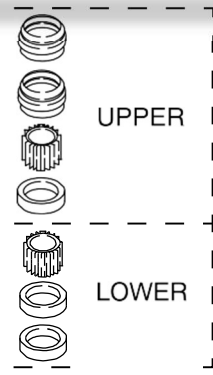

# LAVADORA 7MWT96720SM0

Illus. No.	Part No.	DESCRIPTION	Illus. No.	Part No.	DESCRIPTION
1	388952	Brake & Drive Tube (Complete) (Refer to Page 11 For Further Breakdown)	10	3357334	Screw, Gearcase To Base (3)
2	63292	Washer, Spin Tube Thrust	11	62611	Plate, Motor Mount To Gearcase
3	62697	Ring, Spin Tube Support	12	62691	Grommet, Motor (4)
4	63283	Ring, Retainer	13	285753	Coupling, Motor & Isolation
5	3951311	Clutch (Complete)	15	3355454	Clip, Anti-Rattle
6	3951308	Band & Lining, Clutch (Includes Items 7 & 8)	16	3400516	Screw
7	62646	Cap, Clutch Spring (2)	17	3349637	Retainer, Motor (2)
8	3946792	Spring, Clutch	18	3362089	Shield, Tub To Motor
9	8532118	Gearcase (Complete) (Refer To Page 12 For Further Breakdown)	19	8528157	Motor, Main Drive
			20	3952056	Switch, Main Drive Motor
			21	8546127	Retainer, Pump (2)
			22	3363394	Pump (Complete)
			23	3387485	Screw, 10-16 x 5/8
			24	8316060	Shield, Motor

# LAVADORA 7MWT96720SM0

Illus. No.	Part No.	DESCRIPTION
1	3400076	Screw, Bracket Mounting (10-32 x 5/8)
2	64067	Bracket, Spring Outer (2)
3	63907	Spring Suspension,(3)
4	8575214	Support & Brake, Tub
5	64065	Bracket, Spring Outer (L.F.)
6	63466	Link, Leveling Mechanism (2)
7	62597	Spring, Leveling Mechanism
8	62837	Pin, Knurled
9	62596	Foot, Rear (2)
10	8546455	Bearing, Centerpost (2)
11	357409	Seal, Centerpost (3)
12	388492	Spring, Counterweight
13	62568	Pad, Plate
14	3946509	Plate, Suspension (Includes Item 13)
15	3363660	Pad, Base
16	3946512	Base Assembly (Includes Items 6, 7, 8, 9, 13, 14, 15 & 22)
17	3359452	Nut, Lock (2) (3/8-16)
18	W10001130	Foot, Front (2)
19	356934	Seal, Centerpost (2)
20	285203	Centerpost Bearing Kit (Includes Items 10, 11 & 19)
21	63134	Ring, Sound Deadening
22	63806	Retainer, Suspension Spring