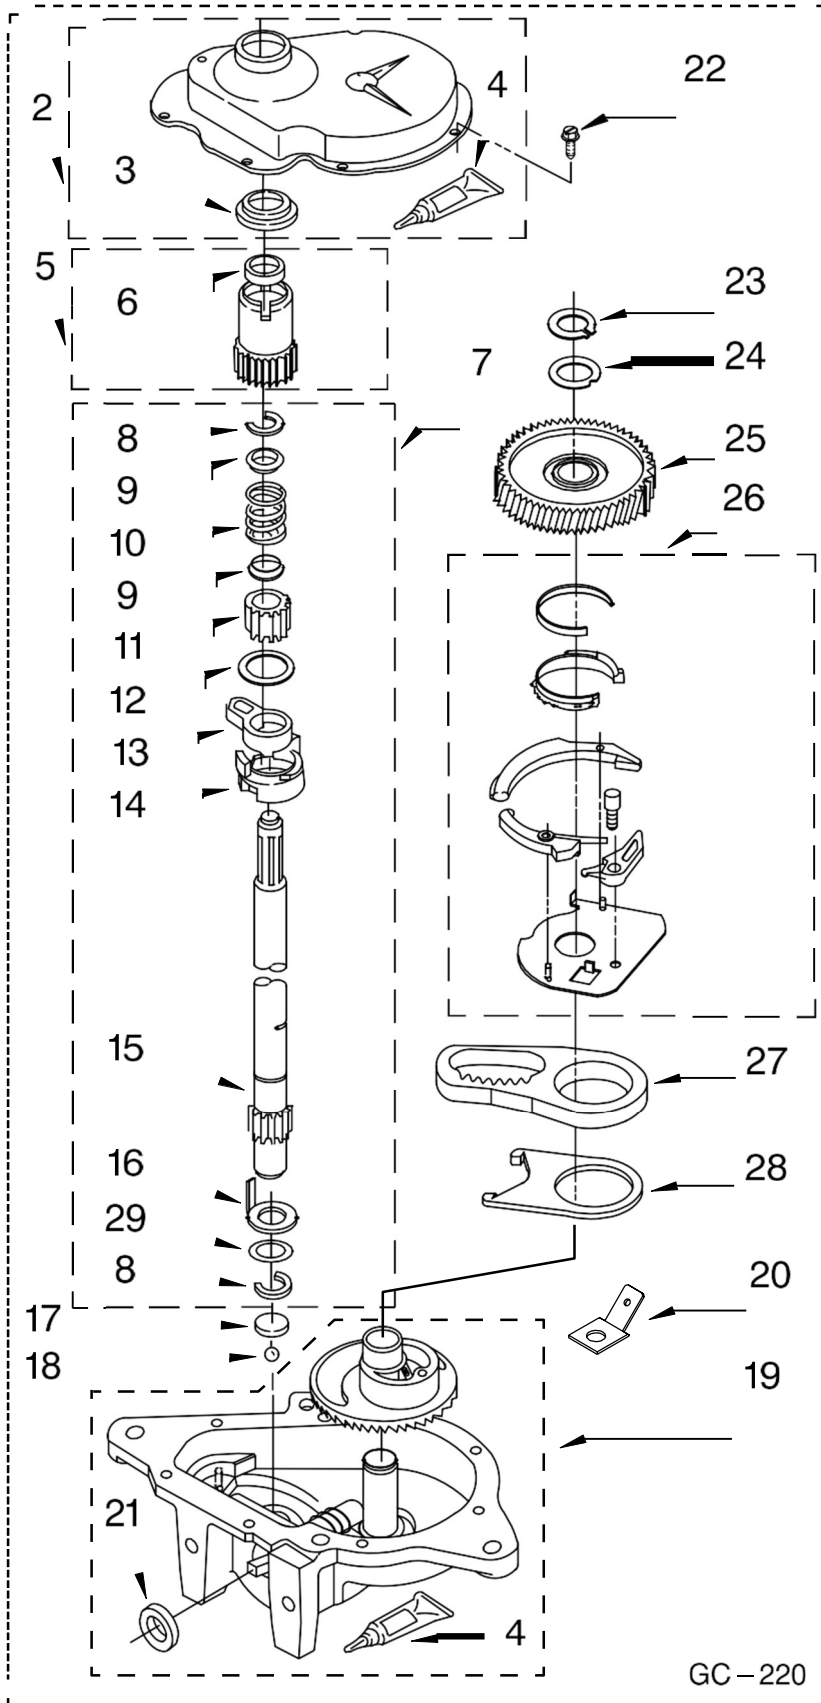

LAVADORA 7MWT96720SM0

Illus. No.	Part No.	DESCRIPTION
1	8532118	Gearcase (Complete)
2	285202	Cover, Gearcase
3	3349985	Seal, Gearcase Cover
4	285195	Sealer, Gasket (.20 Fl. Oz.) (6 ml)
5	63320	Pinion, Spin (Includes Illus. 25)
6	356427	Seal, Spin Pinion
7	389387	Shaft, Agitator (Complete)
8	90369	Ring, Retaining (2)
9	62677	Retainer, Spring (2)
10	62676	Spring, Agitate
11	63273	Gear, Agitate (Includes 15 & 29)
12	62619	Washer, Agitate Gear
13	62580	Cam Follower (Includes 14)
14	62581	Cam, Agitate (Includes 13)
15	285509	Shaft, Agitator (Includes 11 & 29)
16	62618	Washer, Cam Thrust
17	16018	Bearing, Thrust (Includes 18)
18	85529	Ball, Bearing (Includes 17)
19	389230	Bottom and Pinion, Gearcase
20	3949116	Block Tab, Terminal
21	285352	Seal, Thrust Plug
22	3351614	Screw, Gearcase Cover Mounting (8) (10-24 x 3/8)
23	3362552	Ring, Retaining
24	285735	Washer Kit, Thrust
25	62570	Gear, Spin
26	388253	Neutral Assembly
27	3349296	Rack, Connecting
28	62621	Actuator, Shift
29	388815	Washer, Intermediate