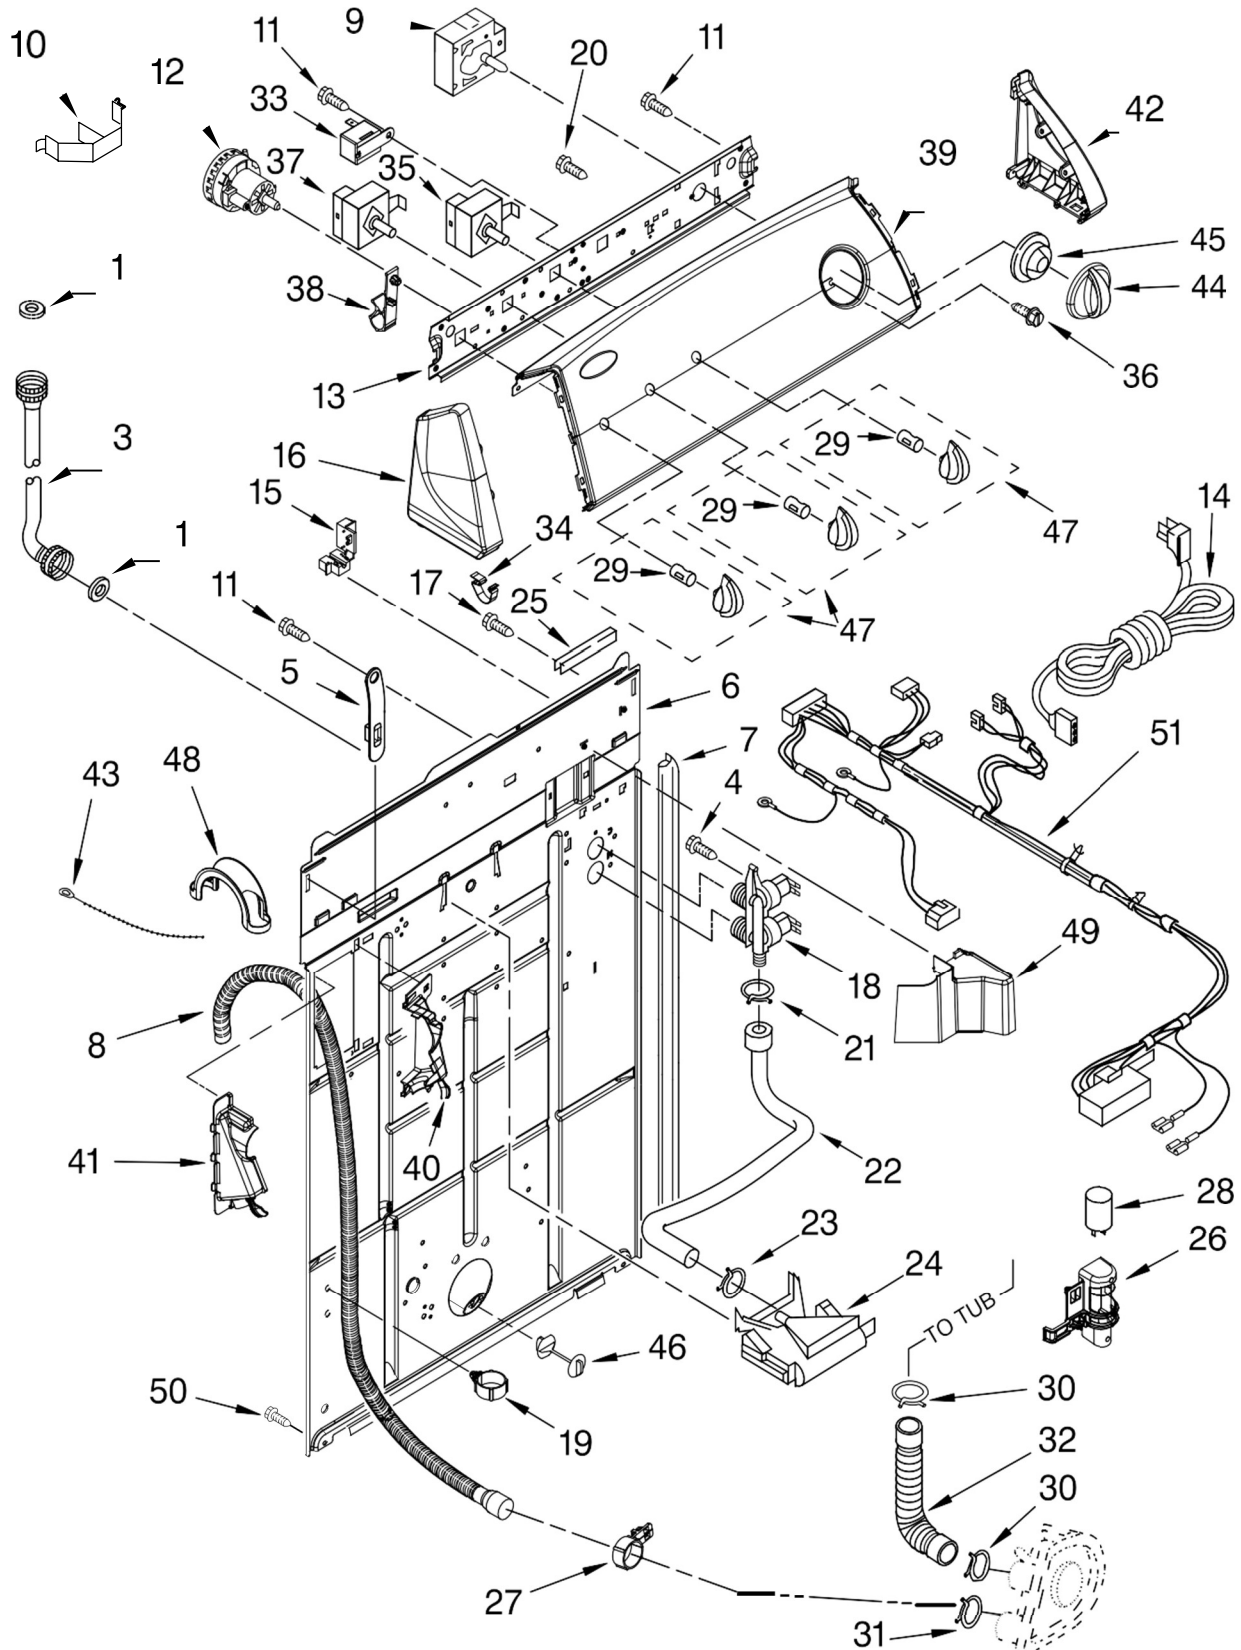

# LAVADORA 7MWT96720SM0

Illus. No.	Part No.	DESCRIPTION
1		Literature Parts
	W10071230	Installation Instructions
	8558669	Feature Sheet
	8539806	Use & Care Guide
	8577178	Energy Guide (Mexico)
	W10038030	Wiring Diagram
2		Top
	8566017	White
	8580044	Biscuit
3	3390631	Screw, 10-16 x 3/8 (4)
4	8566266	Dispenser, Bleach
5		Cabinet
	63424	White
	3954357	Biscuit
6	62780	Clip, Top & Cabinet & Rear Panel (2)
7	3357011	Screw, 10-16 x 1/2
8	3351614	Screw, Ground
9	62750	Spacer, Cabinet
		To Top (4)
10	9724509	Bumper, Lid (2)
11	8318084	Switch, Lid
12	355274	Screw, Lid Hinge
		Mounting (4)
13	8559336	Hinge, Lid (L.H.)
14	91770	Hinge, Lid (R.H.)
15	8319539	Bearing, Lid
		Hinge (2)
16		Lid
	8541777	White
	8577112	Biscuit

# LAVADORA 7MWT96720SM0

Illus. No.	Part No.	DESCRIPTION
1	3976300	Washer, Water Inlet Hose (4) (1-1/16 x 5/8)
3		Hose, Water Inlet (2)
	8571377	Blue Coupler
	8571378	Red Coupler
4	9740848	Screw, 8-18 x 1/2
5	8568314	Strap, Console (2)
6	8318015	Panel, Rear
7	62747	Pad, Rear Panel
8	8559373	Hose, Drain Assembly (Includes items 19 & 27)
9	3951702	Timer, Control (60 Hz.) (Motor Not A Service Part)
10	8055003	Clip, Harness & Pressure Hose
11	90767	Screw, 8-18 x 3/8
12	3366845	Switch, Water Level
13	8566003	Bracket, Control
14	8559419	Cord, Power (Includes Item 15)
15	8559337	Strain Relief, Power Cord
16		Cap, End (L.H.) (Includes Item 34)
	8565957	White
	8565958	Biscuit

Illus. No.	Part No.	DESCRIPTION
39		Panel, Console
	8543017	White
	8543018	Biscuit
40	8541669	Bucket, Drain Hose (Left Half)
41	8541658	Bucket, Drain Hose (Right Half)
42		Cap, End (R.H.) (Includes Item 34)
	8565954	White
	8565955	Biscuit
43	3347868	Cable Tie
44		Knob, Timer
	8566022	White
	8566025	Biscuit
45	8566018	Dial, Timer
46	8519200	Support, Rear Panel
47		Knob, Control
	8565944	White
	8565947	Biscuit
48	8577378	U-Bend, Drain Hose
49	8314879	Shield, Inlet Valve
50	62863	Screw, 10-16 x 3/8
51	W10066860	Harness, Wiring (For Detail See Pages 9 & 10)