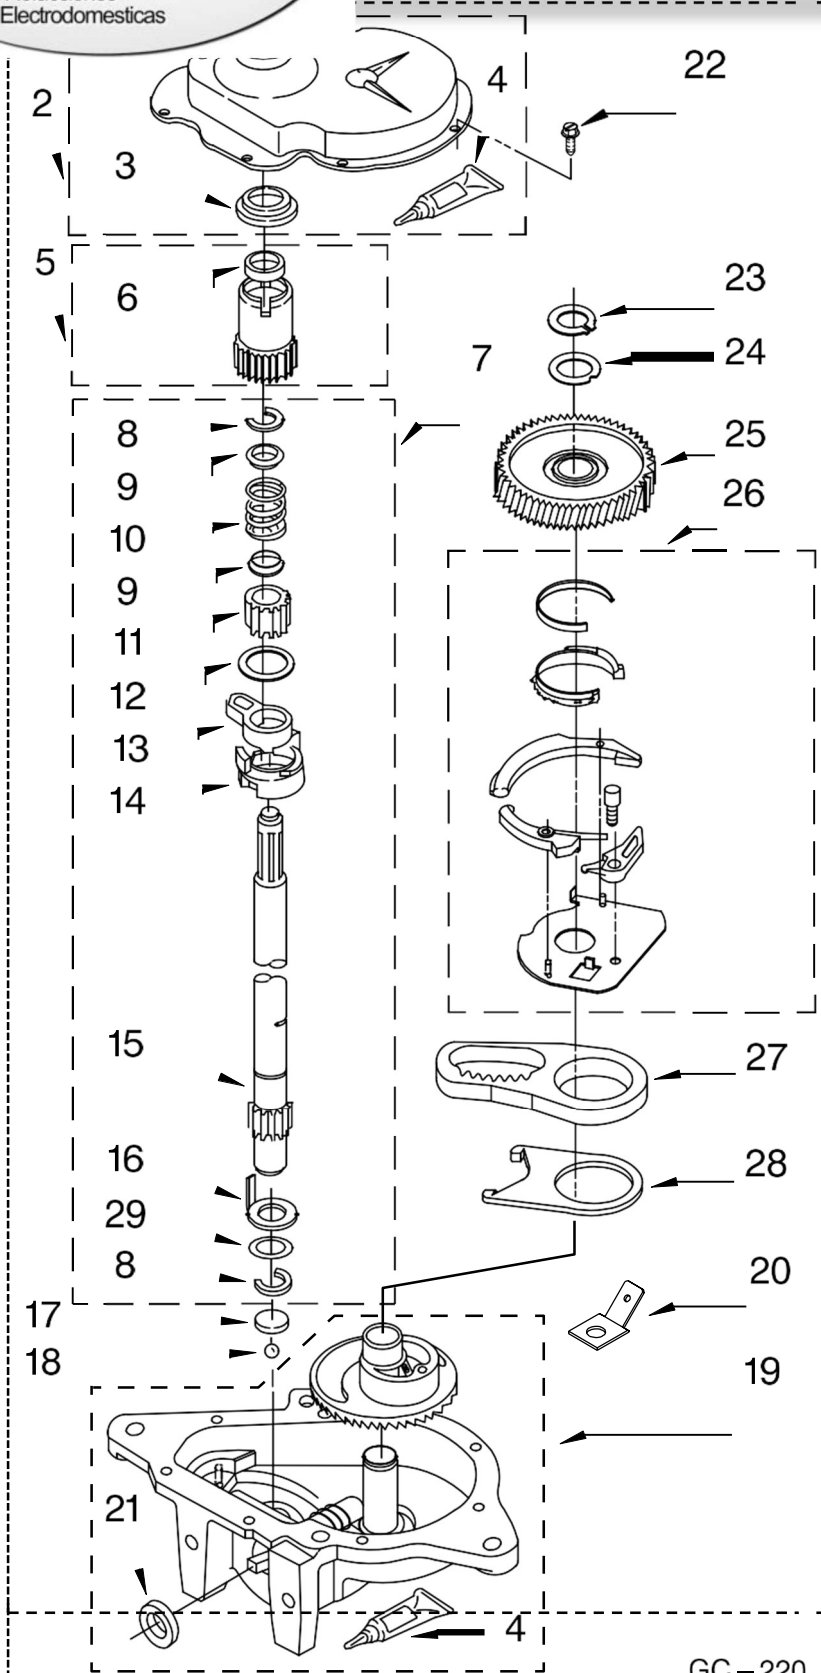

LAVADORA 7MWT96720SN0

Illus. No.	Part No.	DESCRIPTION
1	8532118	Gearcase (Complete)
2	285202	Cover, Gearcase
3	3349985	Seal, Gearcase Cover
4	285195	Sealer, Gasket (.20 Fl. Oz.) (6 ml)
5	63320	Pinion, Spin (Includes Illus. 25)
6	356427	Seal, Spin Pinion
7	389387	Shaft, Agitator (Complete)
8	90369	Ring, Retaining (2)
9	62677	Retainer, Spring (2)
10	62676	Spring, Agitate
11	63273	Gear, Agitate (Includes 15 & 29)
12	62619	Washer, Agitate Gear
13	62580	Cam Follower (Includes 14)
14	62581	Cam, Agitate (Includes 13)
15	285509	Shaft, Agitator (Includes 11 & 29)
16	62618	Washer, Cam Thrust
17	16018	Bearing, Thrust (Includes 18)
18	85529	Ball, Bearing (Includes 17)
19	389230	Bottom and Pinion, Gearcase
20	3949116	Block Tab, Terminal
21	285352	Seal, Thrust Plug
22	3351614	Screw, Gearcase Cover Mounting (8) (10-24 x 3/8)
23	3362552	Ring, Retaining
24	285735	Washer Kit, Thrust
25	62570	Gear, Spin
26	388253	Neutral Assembly
27	3349296	Rack, Connecting
28	62621	Actuator, Shift
29	388815	Washer, Intermediate