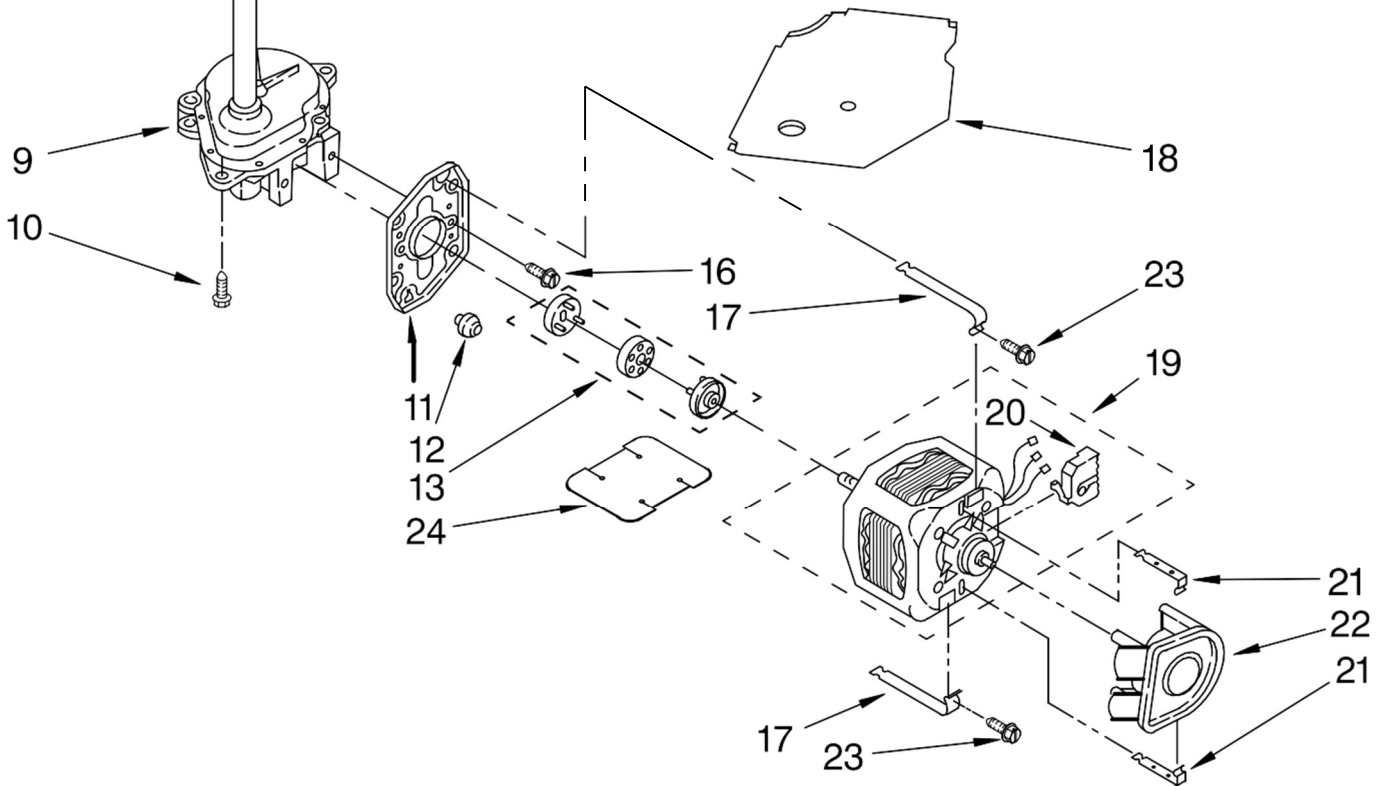

FOR ORDERING INFORMATION REFER TO PARTS PRICE LIST