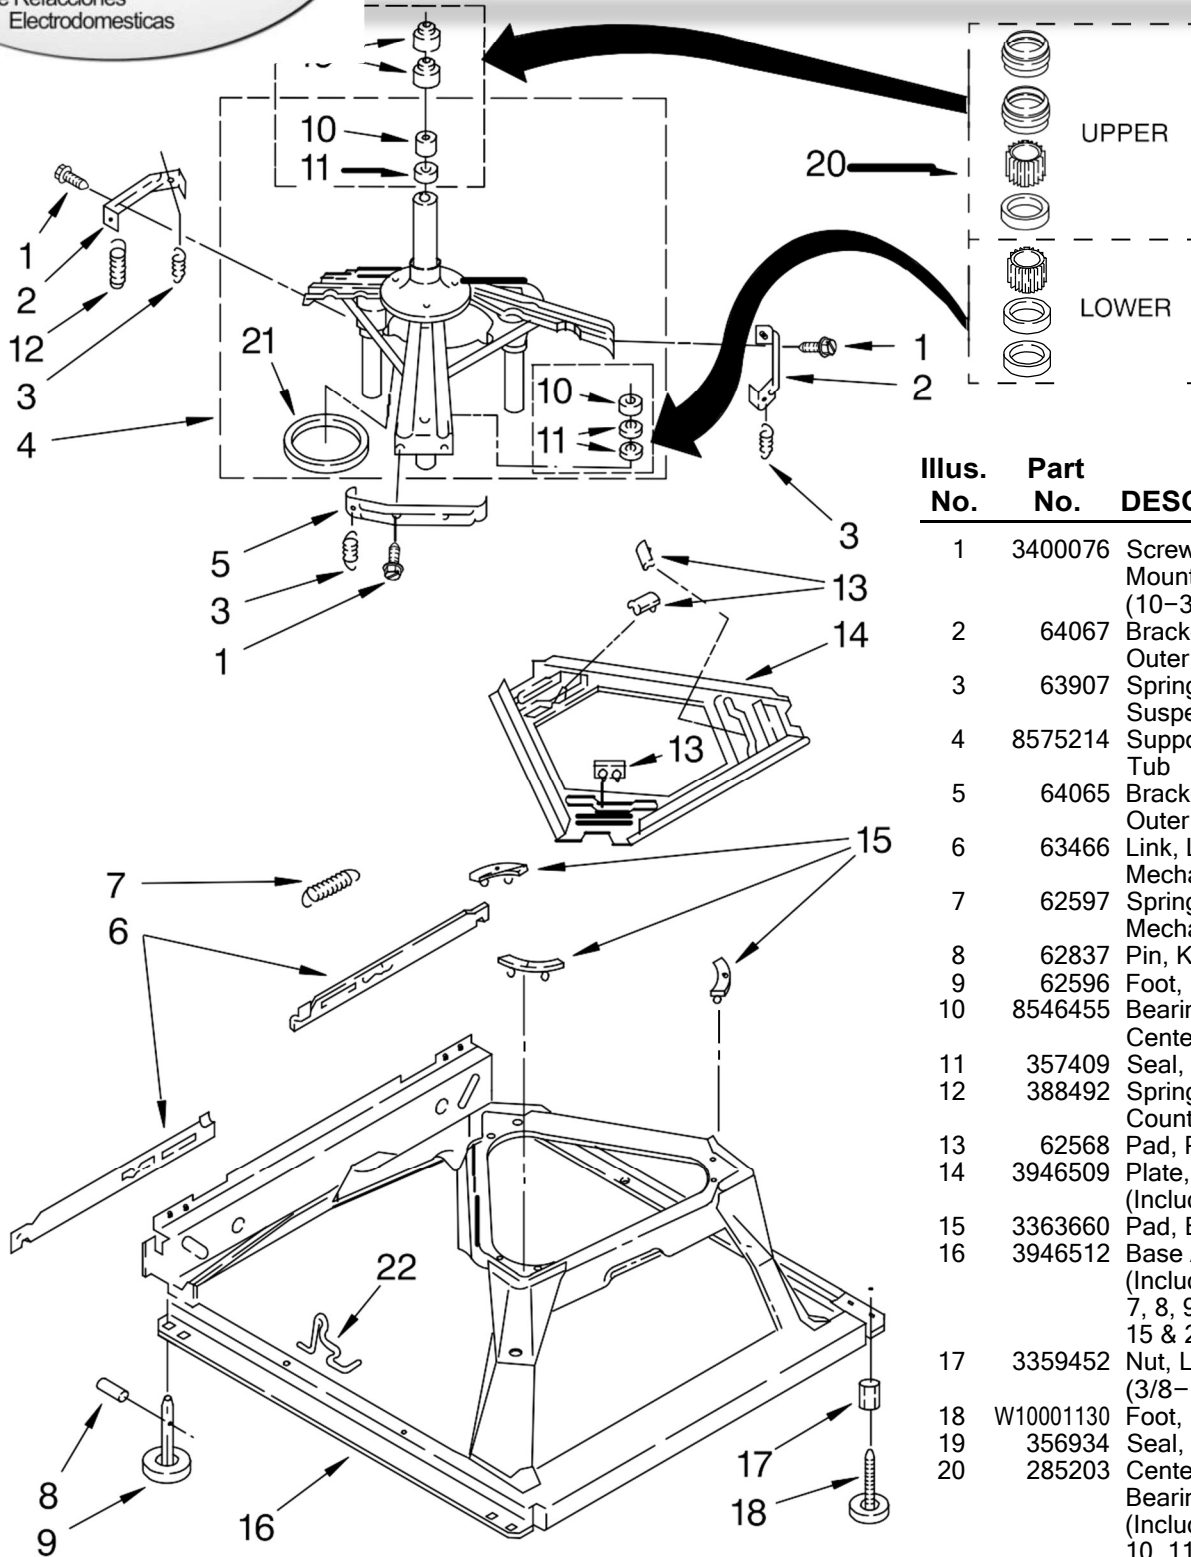

LAVADORA 7MWT96720SN0

Illus. No.	Part No.	DESCRIPTION
1	3400076	Screw, Bracket Mounting (10-32 x 5/8)
2	64067	Bracket, Spring Outer (2)
3	63907	Spring Suspension,(3)
4	8575214	Support & Brake, Tub
5	64065	Bracket, Spring Outer (L.F.)
6	63466	Link, Leveling Mechanism (2)
7	62597	Spring, Leveling Mechanism
8	62837	Pin, Knurled
9	62596	Foot, Rear (2)
10	8546455	Bearing, Centerpost (2)
11	357409	Seal, Centerpost (3)
12	388492	Spring, Counterweight
13	62568	Pad, Plate
14	3946509	Plate, Suspension (Includes Item 13)
15	3363660	Pad, Base
16	3946512	Base Assembly (Includes Items 6, 7, 8, 9, 13, 14, 15 & 22)
17	3359452	Nut, Lock (2) (3/8-16)
18	W10001130	Foot, Front (2)
19	356934	Seal, Centerpost (2)
20	285203	Centerpost Bearing Kit (Includes Items 10, 11 & 19)
21	63134	Ring, Sound Deadening
22	63806	Retainer, Suspension Spring