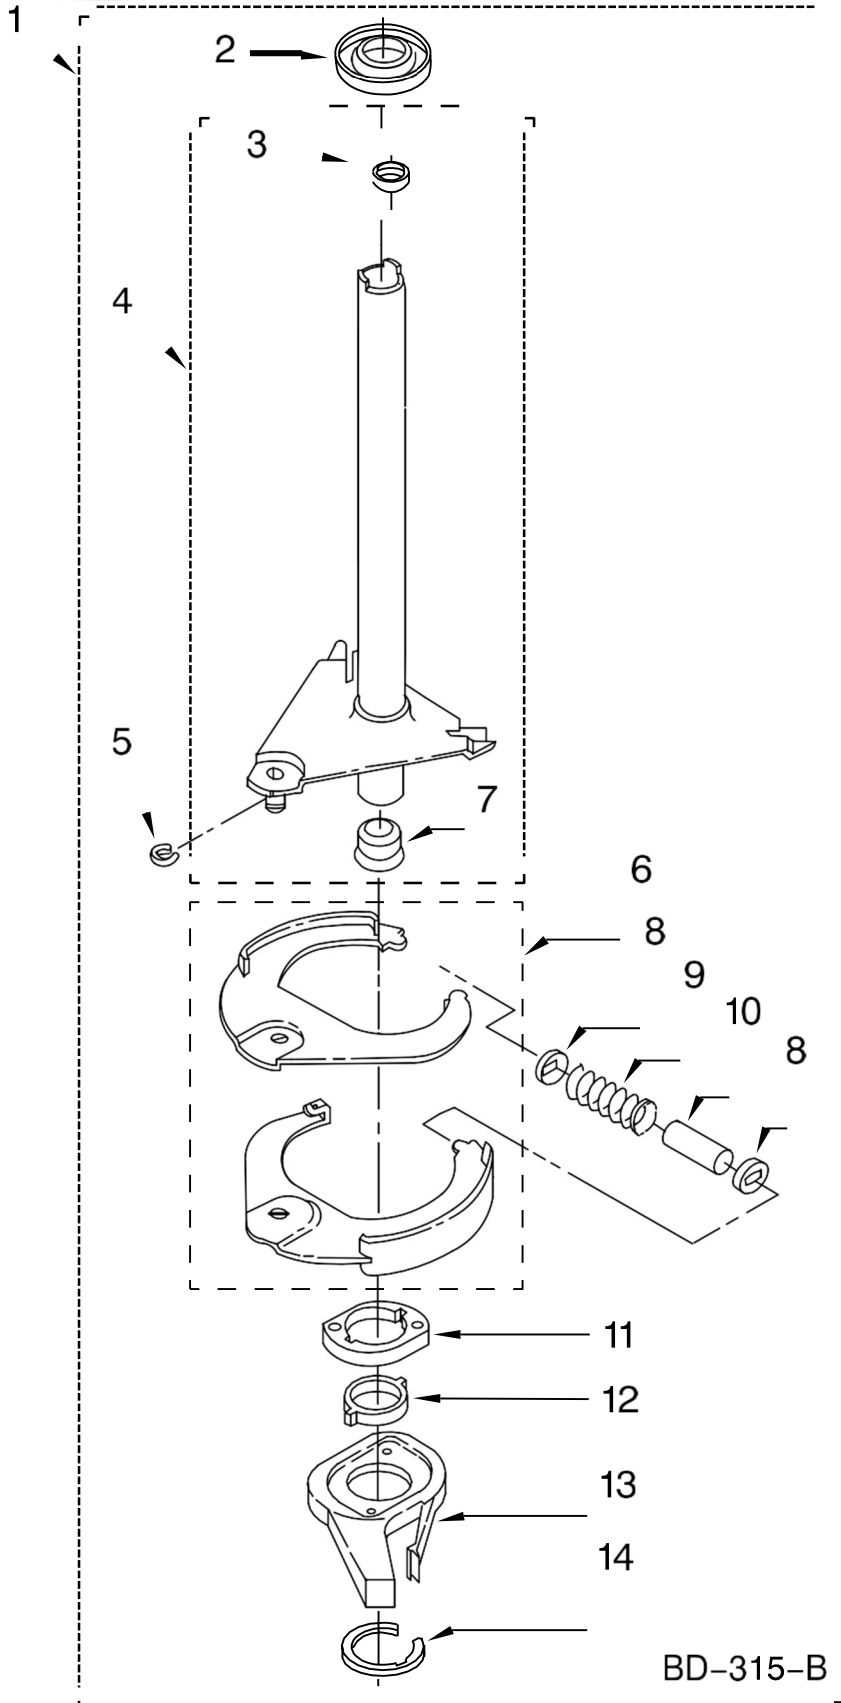

LAVADORA 7MWT96720SN0

Illus. No.	Part No.	DESCRIPTION

1	388952	Brake And Drive Tube (Complete)
2	62658	Ring, Thrust
3	356427	Seal, Drive Tube
4	64027	Tube, Basket Drive (Includes Illus. 3, 4, 5 & 9)
5	64035	Ring, Retaining
6	64232	Shoe, Brake (2)
7	62703	"T" Bearing, Spin Tube
8	3353956	Cap, Brake Spring (2)
9	387806	Spring, Brake
10	3355360	Sleeve, Brake Spring
11	661516	Cam, Brake Release
12	63022	Sleeve, Cam
13	64194	Driver, Brake Cam
14	90368	Ring, Retaining

FOLLOWING PARTS NOT ILLUSTRATED

285208 Lubricant (Use Only In Brake Shoe Assembly On Roller & Pin)