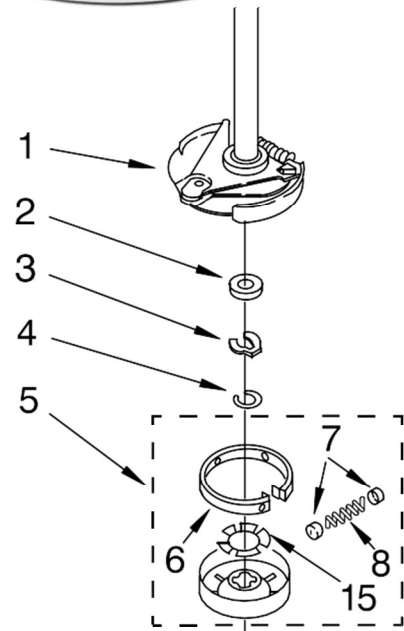

LAVADORA 7MWT96720SN0

Illus. No.	Part No.	DESCRIPTION	Illus. No.	Part No.	DESCRIPTION
1	388952	Brake & Drive Tube (Complete) (Refer To Page 11 For Further Breakdown)	10	3357334	Screw, Gearcase To Base (3)
2	63292	Washer, Spin Tube Thrust	11	62611	Plate, Motor Mount To Gearcase
3	62697	Ring, Spin Tube Support	12	62691	Grommet, Motor (4)
4	63283	Ring, Retainer	13	285753	Coupling, Motor & Isolation
5	3951311	Clutch (Complete)	15	3355454	Clip, Anti-Rattle
6	3951308	Band & Lining, Clutch (Includes Items 7 & 8)	16	3400516	Screw
7	62646	Cap, Clutch Spring (2)	17	3349637	Retainer, Motor (2)
8	3946792	Spring, Clutch	18	3362089	Shield, Tub To Motor
9	8532118	Gearcase (Complete) (Refer To Page 12 For Further Breakdown)	19	8528157	Motor, Main Drive
			20	3952056	Switch, Main Drive Motor
			21	8546127	Retainer, Pump (2)
			22	3363394	Pump (Complete)
			23	3387485	Screw, 10-16 x 5/8
			24	8316060	Shield, Motor