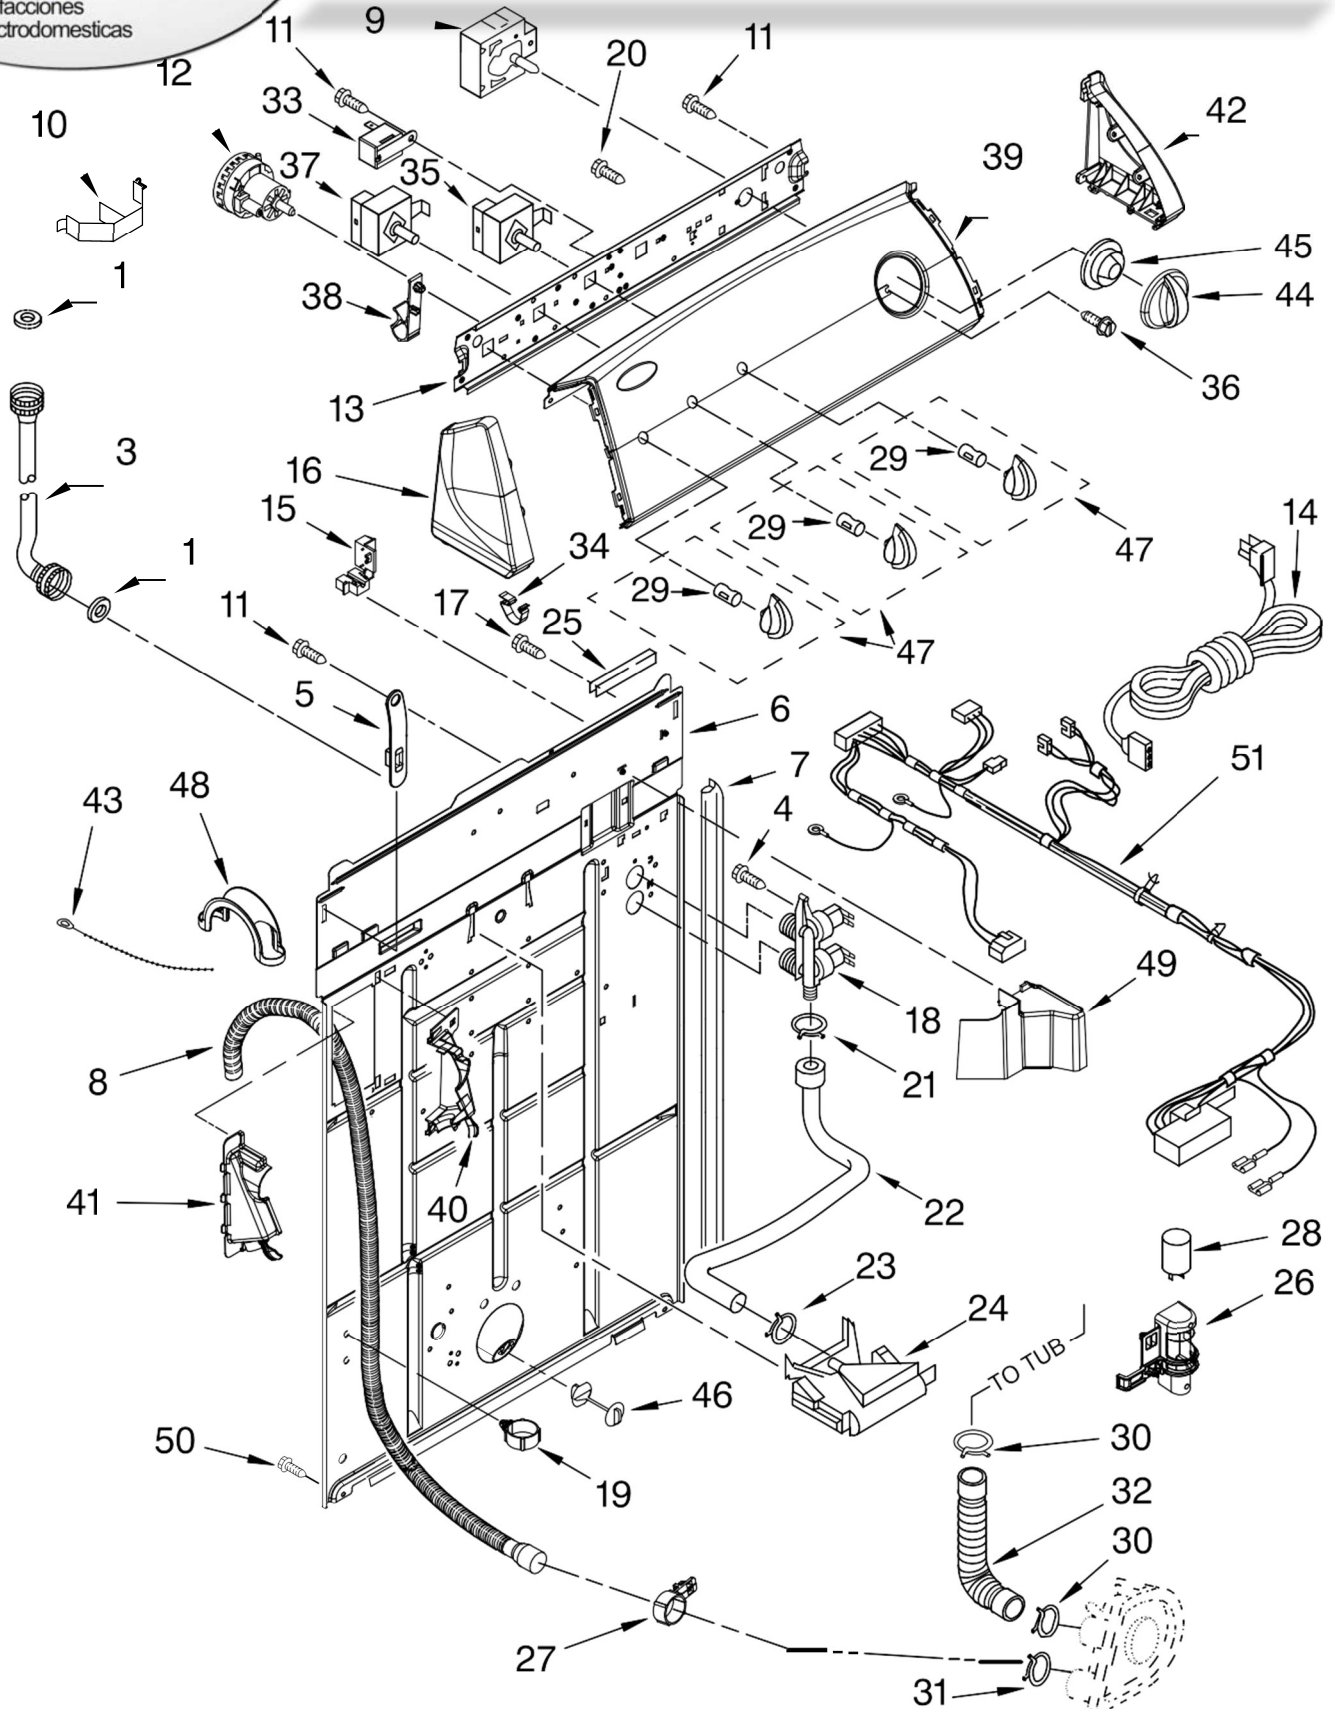

Distribuidor Autorizado

Venta de Refacciones
Electrodomesticas

LAVADORA 7MWT96720SN0

Illus. No.	Part No.	DESCRIPTION
1		Literature Parts
	W10071230	Installation Instructions
	8558669	Feature Sheet
	8539806	Use & Care Guide
	8577178	Energy Guide (Mexico)
	W10038030	Wiring Diagram
2		Top
	8566017	White
	8580044	Biscuit
3	3390631	Screw, 10-16 x 3/8 (4)
4	8566266	Dispenser, Bleach
5		Cabinet
	63424	White
	3954357	Biscuit
6	62780	Clip, Top & Cabinet & Rear Panel (2)
7	3357011	Screw, 10-16 x 1/2
8	3351614	Screw, Ground
9	62750	Spacer, Cabinet To Top (4)
10	9724509	Bumper, Lid (2)
11	8318084	Switch, Lid
12	355274	Screw, Lid Hinge Mounting (4)
13	8559336	Hinge, Lid (L.H.)
14	91770	Hinge, Lid (R.H.)
15	8319539	Bearing, Lid Hinge (2)
16		Lid
	8541777	White
	8577112	Biscuit

FOR ORDERING INFORMATION REFER TO PARTS PRICE LIST

LAVADORA 7MWT96720SN0

FOR ORDERING INFORMATION REFER TO PARTS PRICE LIST