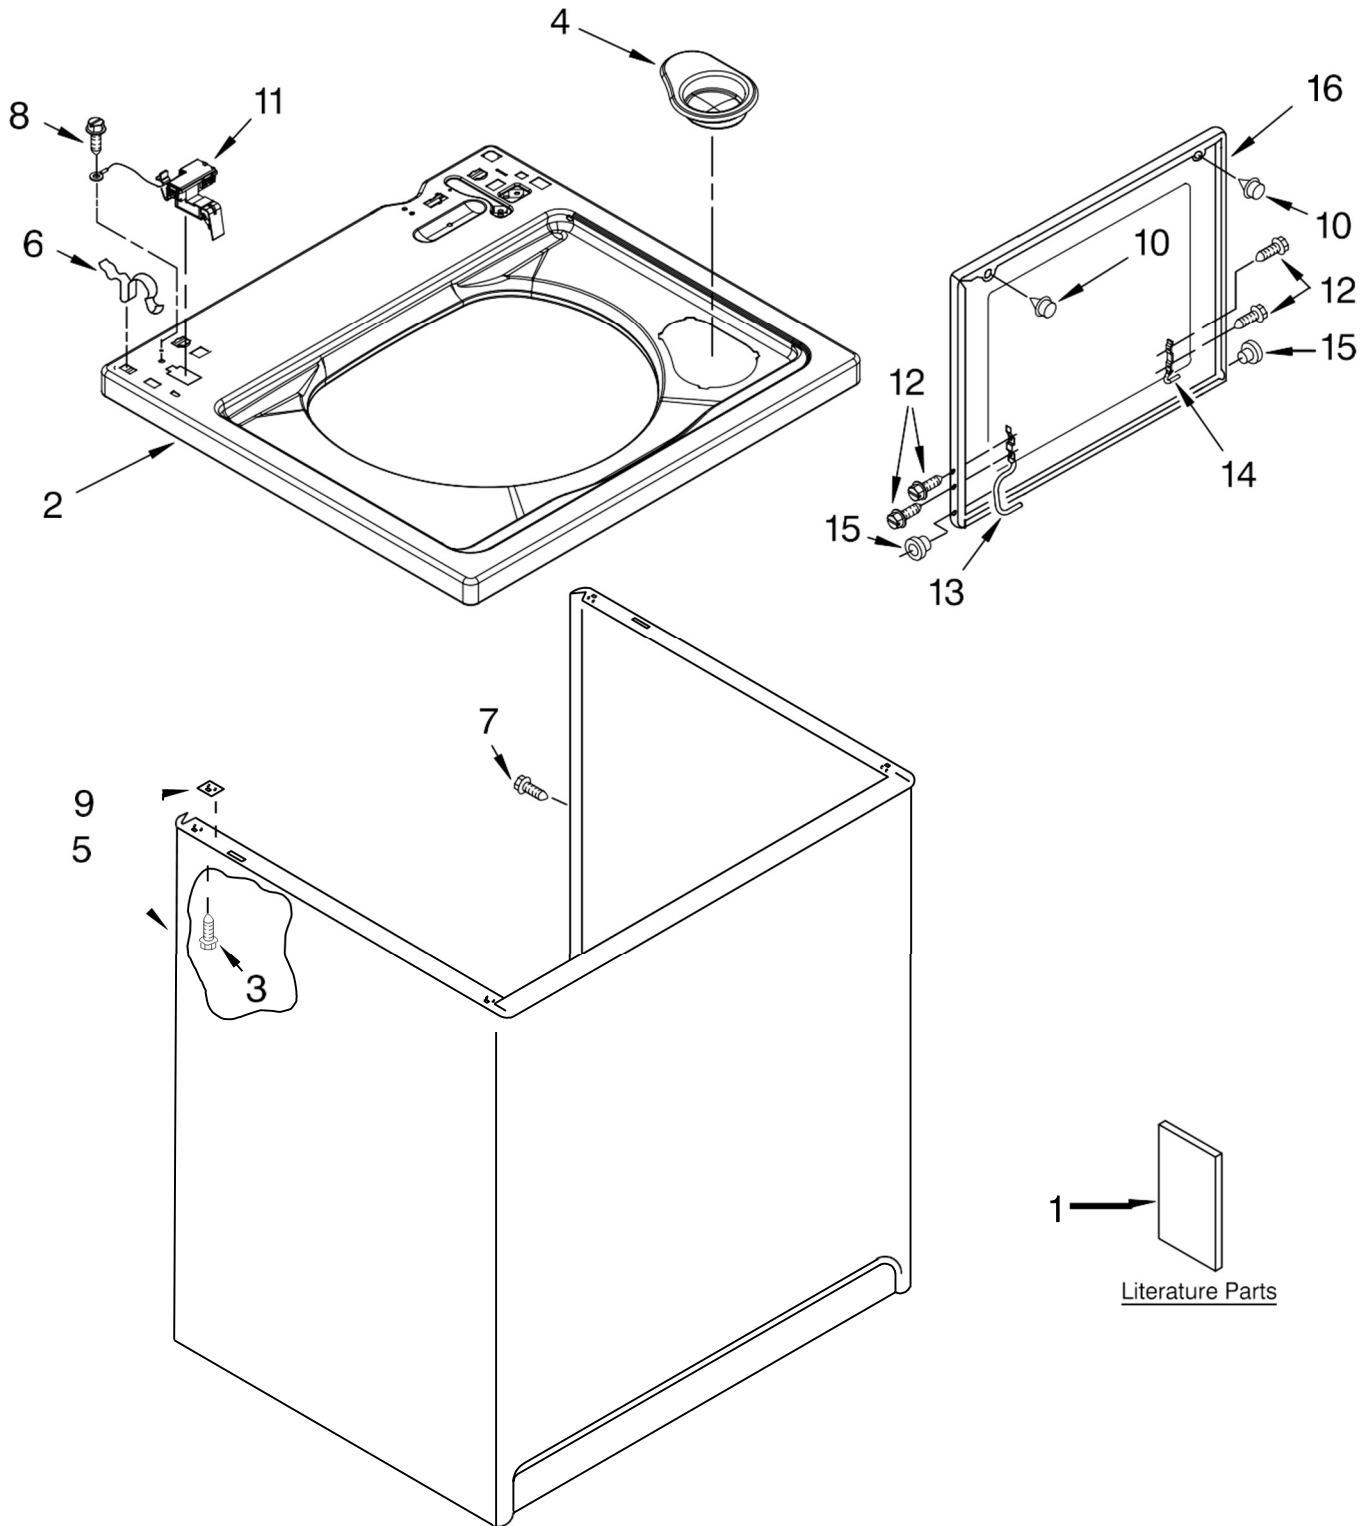

LAVADORA 7MWT96720SN0

Literature Parts

FOR ORDERING INFORMATION REFER TO PARTS PRICE LIST

Part No. 8181320

Distribuidor Autorizado

Venta de Refacciones
Electrodomesticas

LAVADORA 7MWT96720SN0

Illus. No.	Part No.	DESCRIPTION
1		Literature Parts
	W10071230	Installation Instructions
	8558669	Feature Sheet
	8539806	Use & Care Guide
	8577178	Energy Guide (Mexico)
	W10038030	Wiring Diagram
2		Top
	8566017	White
	8580044	Biscuit
3	3390631	Screw, 10-16 x 3/8 (4)
4	8566266	Dispenser, Bleach
5		Cabinet
	63424	White
	3954357	Biscuit
6	62780	Clip, Top & Cabinet & Rear Panel (2)
7	3357011	Screw, 10-16 x 1/2
8	3351614	Screw, Ground
9	62750	Spacer, Cabinet To Top (4)
10	9724509	Bumper, Lid (2)
11	8318084	Switch, Lid
12	355274	Screw, Lid Hinge Mounting (4)
13	8559336	Hinge, Lid (L.H.)
14	91770	Hinge, Lid (R.H.)
15	8319539	Bearing, Lid Hinge (2)
16		Lid
	8541777	White
	8577112	Biscuit

FOR ORDERING INFORMATION REFER TO PARTS PRICE LIST