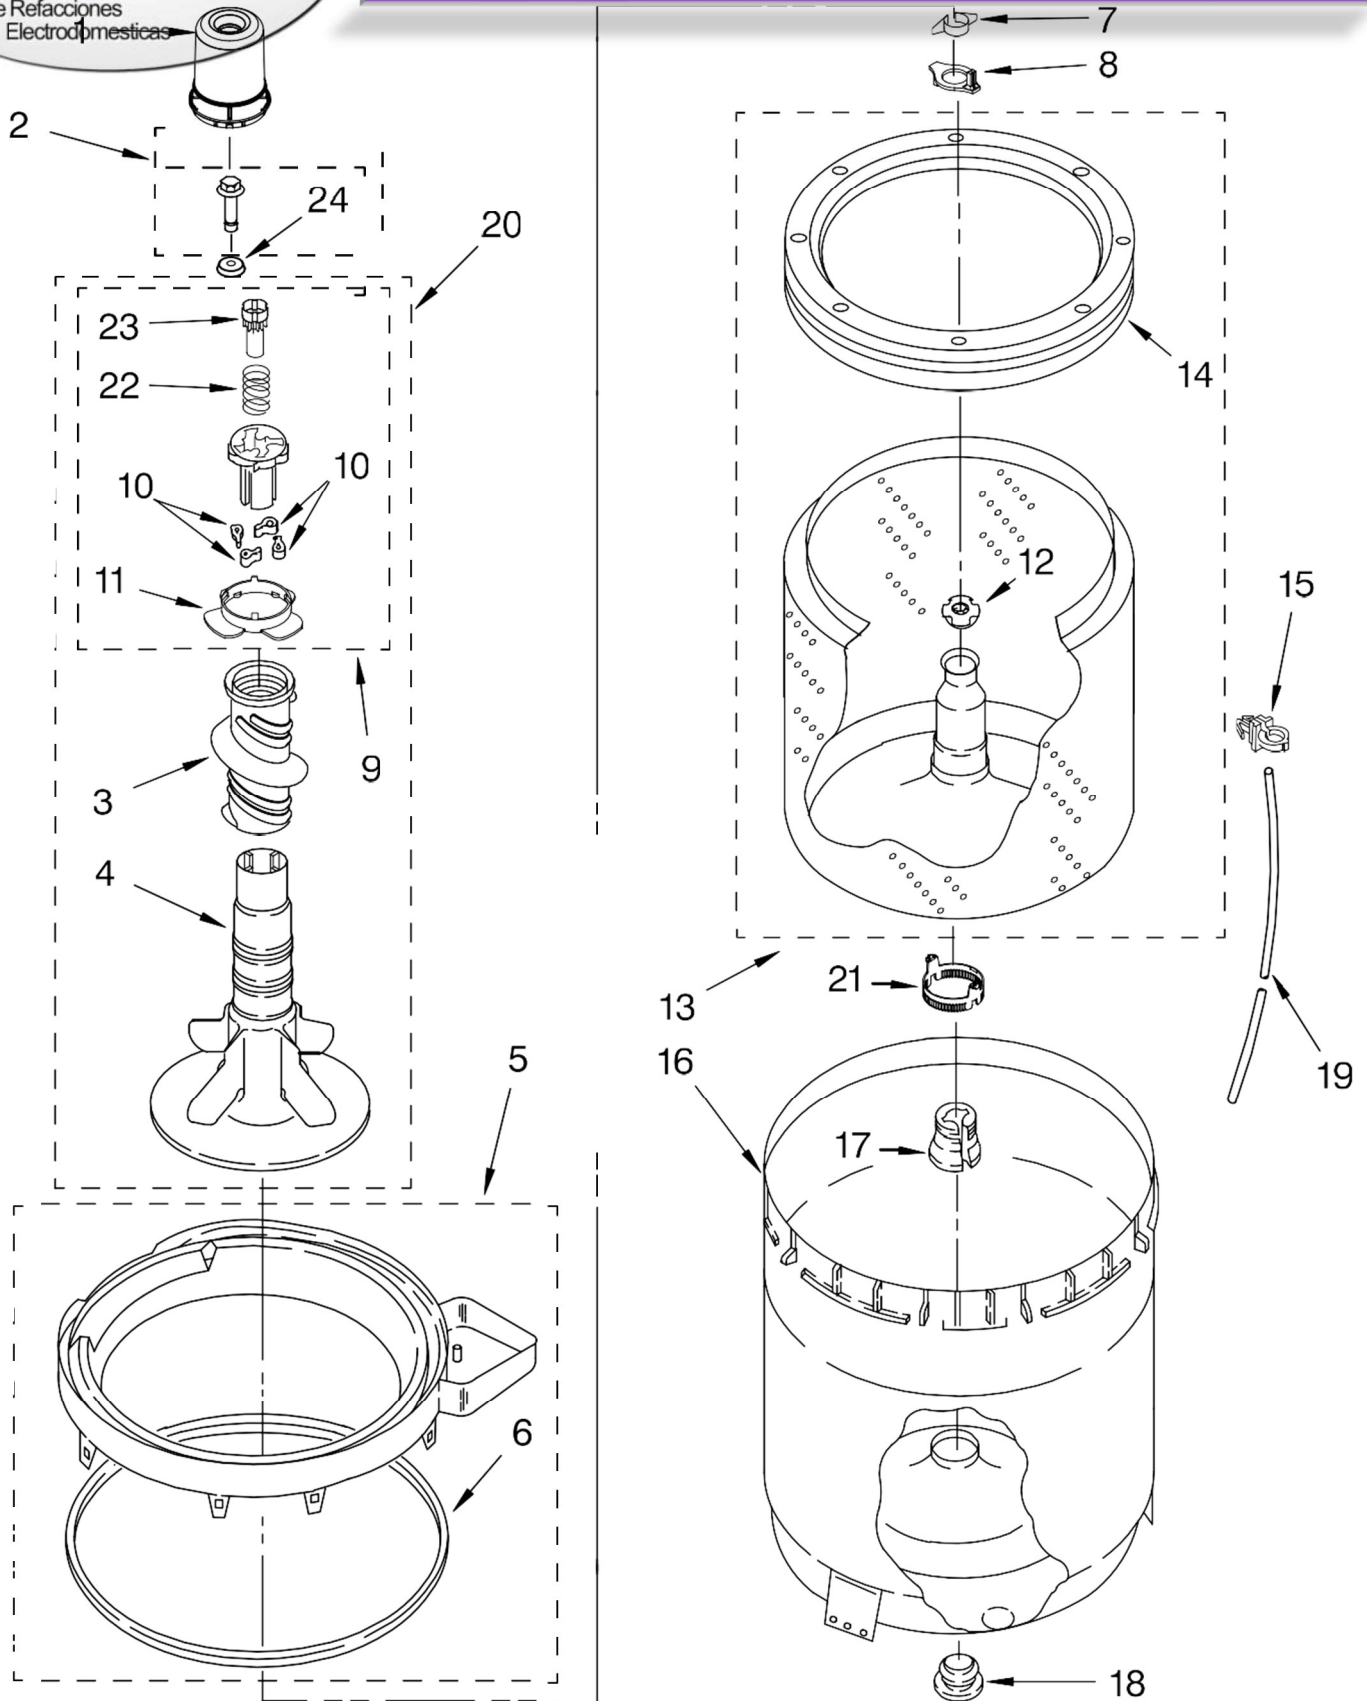

LAVADORA 7MWT96720SN0

FOR ORDERING INFORMATION REFER TO PARTS PRICE LIST

Distribuidor Autorizado

SurteRápido.com

Venta de Refacciones
Electrodomesticas

LAVADORA 7MWT96720SN0

Illus. No.	Part No.	DESCRIPTION
1	8528278	Dispenser
2	358237	Screw & Washer (5/16-24 x 1)
3	3946996	Auger, Agitator
4	3947517	Agitator
5	8528150	Tub Ring & Gasket
6	3976308	Gasket, Tub Ring
7	3354845	Clip, Agitator
8	8543666	Washer-Agitator
9	8537433	Cam, Driven
10	3366877	Dog, Agitator Clutch (4)
11	8055141	Bearing-Driven Cam
12	21366	Nut, Spanner
13	8526016	Basket & Balance Ring
14	8519788	Balance Ring
15	2219077	Clip, Pressure Switch Hose
16	63849	Tub
17	389140	Block, Basket Drive
18	383727	Gasket, Centerpost
19	3347780	Hose, Pressure Switch
20	8538246	Agitator (Complete)
21	8577198	Filter, Lint
22	3946997	Spring, Compression
23	8533540	Retainer, Spring
24	3949550	Washer