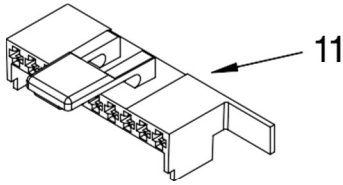

LAVADORA 7MWT96720WM0

WH2J

LAVADORA 7MWT96720WMO

Illus. No.	Part No.	DESCRIPTION	Illus. No.	Part No.	DESCRIPTION	Illus. No.	Part No.	DESCRIPTION
1	3349557	Retainer, Harness	9	62889	Receptacle, Terminal (3-Way)	16	3390423	Block, Disconnect (12-Way)
2	388498	Clip, Harness				17	3347730	Receptacle (6-Way)
3	3347812	Clip, Harness	10	353424	Plug, Terminal (3-Way)	18	3948617	Connector (T.P.A.) (3-Circuit)
4	3352501	Clip, Harness (Push-In)	11	62505	Block, Disconnect (Motor 2 Speed)	19	3360056	Plug (T.P.A.) (3-Circuit)
5	90016	Clip, Harness (Half-Harness)	12	3347243	Block, Disconnect			(Pressure Switch)
6	3390496	Clip, Harness	13	63523	Protector	20		Block, Connector
7	389379	Retainer, Harness	14	717252	Connector (2-Way)		3354925	Natural
8		Timer, Block Disconnect	15	3352944	Clip, Harness		3354926	Red
	3948614	Natural						
	352089	Black						

**FOR COMPLETE WIRING HARNESS REFER TO
CONTROL AND REAR PANEL PARTS PAGE**

WH2J

FOR ORDERING INFORMATION REFER TO PARTS PRICE LIST