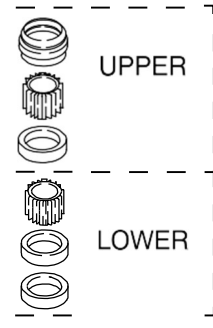

FOR ORDERING INFORMATION REFER TO PARTS PRICE LIST

LAVADORA 7MWT96720WM0

Illus. No.	Part No.	DESCRIPTION
1	388952	Brake & Drive Tube (Complete) (Refer to Page 11 For Further Breakdown)
2	63292	Washer, Spin Tube Thrust
3	62697	Ring, Spin Tube Support
4	63283	Ring, Retainer
5	3951311	Clutch (Complete)
6	3951308	Band & Lining, Clutch (Includes Illus. 7 & 8)
7	62646	Cap, Clutch Spring (2)
8	3946792	Spring, Clutch
9	8532118	Gearcase (Complete) (Refer To Page 12 For Further Breakdown)

No.	No.	DESCRIPTION
10	3357334	Screw, Gearcase To Base (3)
11	62611	Plate, Motor Mount To Gearcase
12	62691	Grommet, Motor (4)
13	3364003	Coupling, Motor & Isolation
14	8577374	Seal
15	3355454	Clip, Anti-Rattle
16	3400516	Screw
17	W10086010	Retainer, Motor (2)
18	3362089	Shield, Tub To Motor
19	8528157	Motor, Main Drive
20	3952056	Switch, Main Drive Motor
21	8546127	Retainer, Pump (2)
22	3363394	Pump (Complete)
23	3387485	Screw, 10-16 x 5/8
24	3946532	Shield, Motor

FOR ORDERING INFORMATION REFER TO PARTS PRICE LIST

LAVADORA 7MWT96720WM0

Illus. No.	Part No.	DESCRIPTION
1	3400076	Screw, Bracket Mounting (10-32 x 5/8)
2	64067	Bracket, Spring Outer (2)
3	63907	Spring Suspension,(3)
4	8575214	Support & Brake, Tub
5	64065	Bracket, Spring Outer (L.F.)
6	63466	Link, Leveling Mechanism (2)
7	62597	Spring, Leveling Mechanism
8	62837	Pin, Knurled
9	62596	Foot, Rear (2)
10	8546455	Bearing, Centerpost (2)
11	357409	Seal, Centerpost (3)
12	388492	Spring, Counterweight
13	62568	Pad, Plate
14	3946509	Plate, Suspension (Includes Item 13)
15	3363660	Pad, Base
16	3946512	Base Assembly (Includes Items 6, 7, 8, 9, 13, 14, 15 & 22)
17	3359452	Nut, Lock (2) (3/8-16)
18	W10001130	Foot, Front (2)
19	8577376	Seal, Centerpost
20	285203	Centerpost Bearing Kit (Includes Items 10, 11 & 19)
21	63134	Ring, Sound Deadening
22	W10145155	Retainer, Suspension Spring