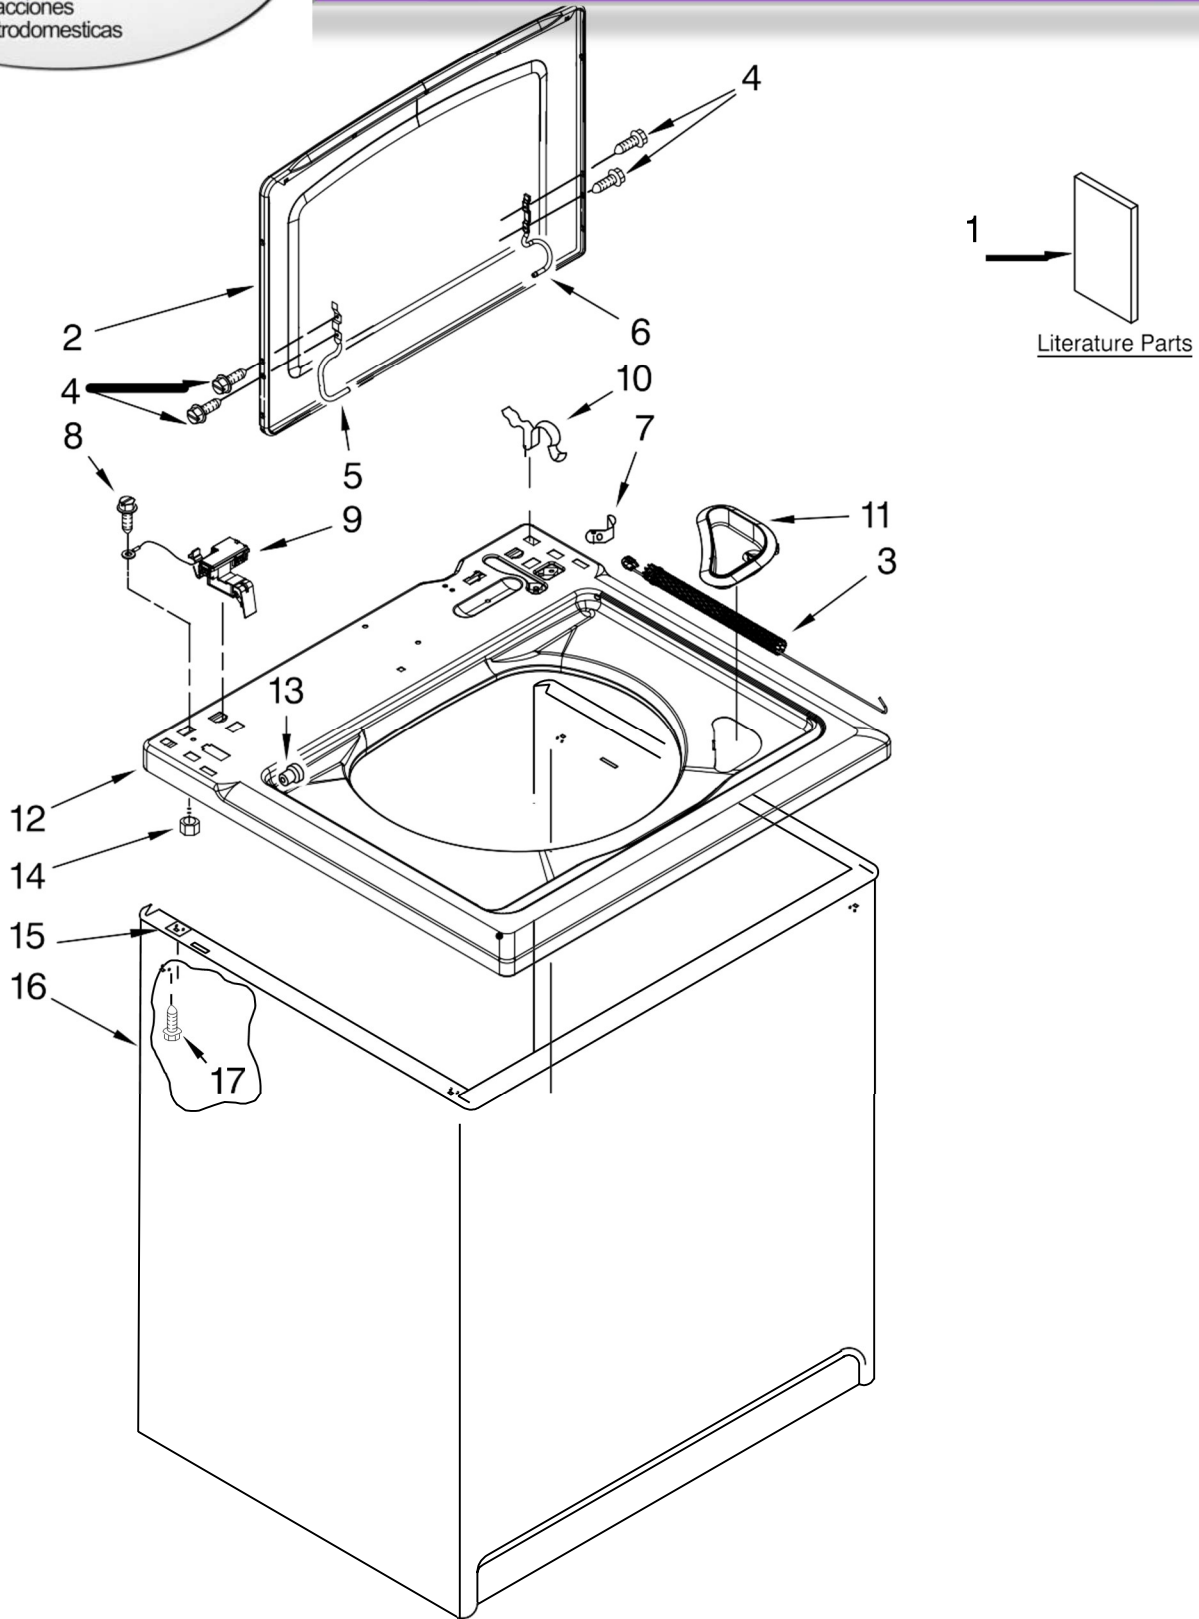

LAVADORA 7MWT96720WM0

FOR ORDERING INFORMATION REFER TO PARTS PRICE LIST

LAVADORA 7MWT96720WM0

Illus. No.	Part No.	DESCRIPTION
1		Literature Parts
	W10155455	Installation Instructions
	W10245372	Feature Sheet
	W10245228	Energy Guide (Mexico)
	W10213638	Use & Care Guide
	W10185788	Wiring Diagram
2	W10164516	Lid Assembly
3	W10208782	Spring-Extension, Glass Lid
4	W10119828	Screw, Lid Hinge Mounting (4)
5	8559336	Hinge, Lid (L.H.)
6	W10202542	Hinge, Lid (R.H.)
7	3350828	Clip, Retainer
8	3351614	Screw, Ground
9	8318084	Switch, Lid
10	62780	Clip, Top & Cabinet & Rear Panel (2)
11	W10192089	Dispenser, Bleach
12	W10203530	Top
13	8319539	Bearing, Lid Hinge (2)
14	8533959	Nut, Hex
15	62750	Spacer, Cabinet To Top (4)
16	63424	Cabinet
17	W10165554	Screw, 10-16 x 1/2 (4)

Distribuidor Autorizado

SurteRápido.com

Venta de Refacciones
Electrodomesticas

LAVADORA 7MWT96720WM0

LAVADORA 7MWT96720WMO

Illus. No.	Part No.	DESCRIPTION
1	W10242307	Washer, Water Inlet Hose (4) (1-1/16 x 5/8)
2	3351614	Screw, Ground
3		Hose, Water Inlet (2)
	W10194210	Cold Water
	W10196191	Hot Water
4	9740848	Screw, 8-18 x 1/2
5	8568314	Strap, Console (2)
6	W10194450	Panel, Rear
7	62747	Pad, Rear Panel
8	W10189267	Hose, Drain Assembly (Includes Item 19)
9	W10185786	Timer, Control (60 Hz.) (Motor Not A Service Part)
10	8055003	Clip, Harness & Pressure Hose

Illus. No.	Part No.	DESCRIPTION
11	90767	Screw, 8-18 x 3/8
12	8577844	Switch, Water Level
13	8566003	Bracket, Control
14	W10115689	Cord, Power (Includes Item 15)
15	3952821	Strain Relief, Power Cord
16	8566035	Cap, End (L.H.) (Includes Item 28)
17	8566032	Cap, End (R.H.) (Includes Item 28)
18	W10278652	Valve, Water Inlet W/Vacuum Break
19	8541668	Clamp, Hose
20	3400073	Screw, Ground
21	8566022	Knob, Timer
22	8566018	Dial, Timer
23	8565944	Knob, Control
24	8536939	Clip, Knob
25	8519200	Support, Rear Panel