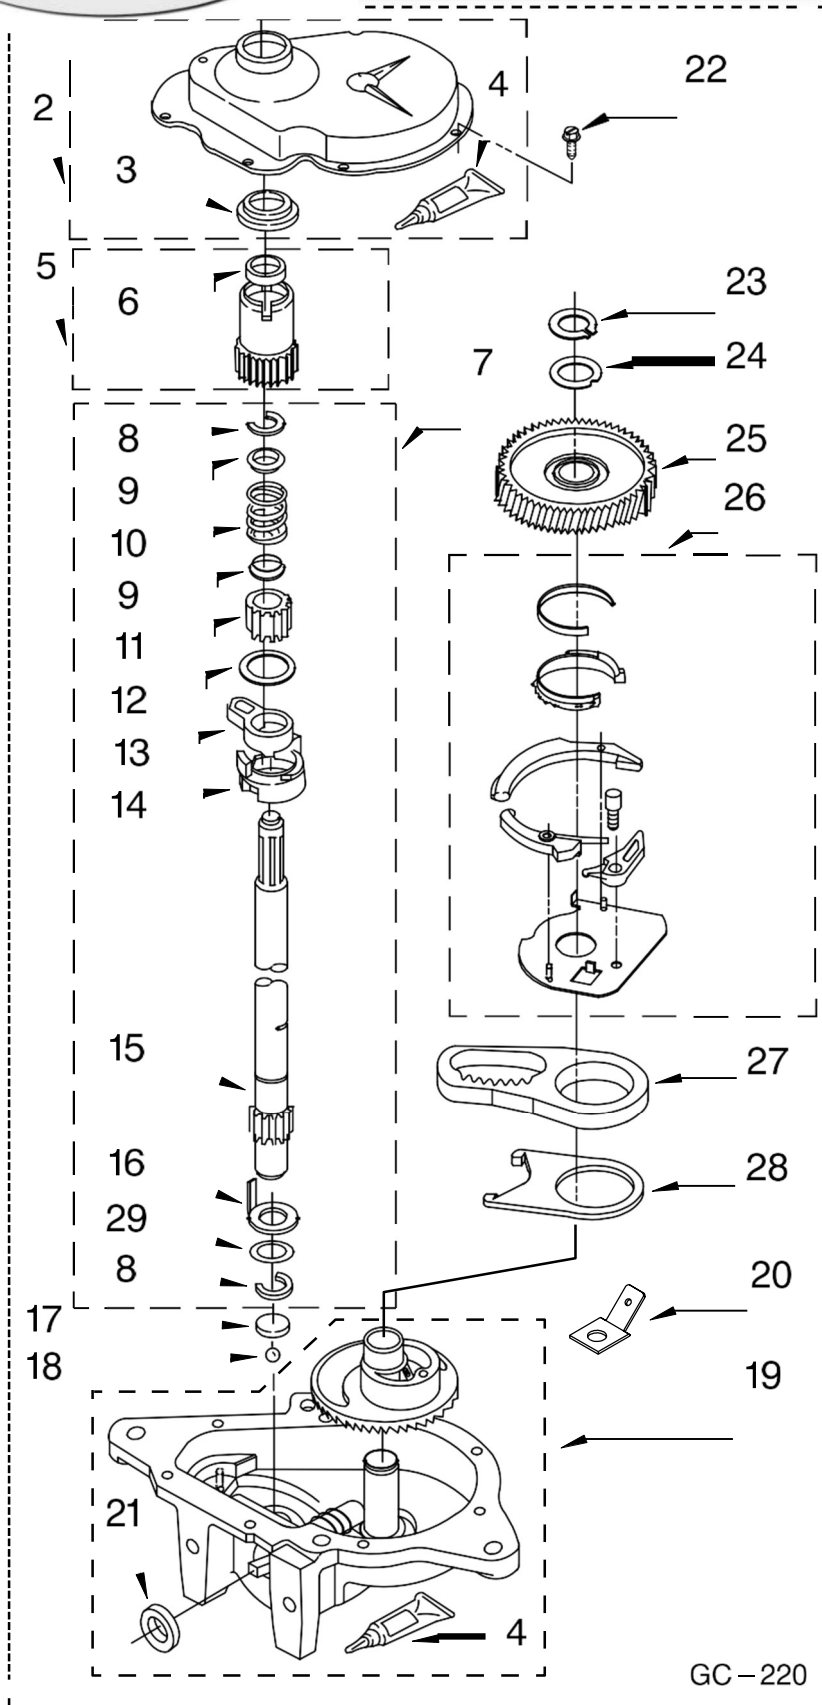

LAVADORA 7MWT96720WM0

Illus. No.	Part No.	DESCRIPTION
1	8532118	Gearcase (Complete)
2	285202	Cover, Gearcase
3	3349985	Seal, Gearcase Cover
4	285195	Sealer, Gasket (.20 Fl. Oz.) (6 ml)
5	63320	Pinion, Spin (Includes Illus. 25)
6	356427	Seal, Spin Pinion
7	389387	Shaft, Agitator (Complete)
8	90369	Ring, Retaining (2)
9	62677	Retainer, Spring (2)
10	62676	Spring, Agitate
11	63273	Gear, Agitate (Includes 15 & 29)
12	62619	Washer, Agitate Gear
13	62580	Cam Follower (Includes 14)
14	62581	Cam, Agitate (Includes 13)
15	285509	Shaft, Agitator (Includes 11 & 29)
16	62618	Washer, Cam Thrust
17	16018	Bearing, Thrust (Includes 18)
18	85529	Ball, Bearing (Includes 17)
19	389230	Bottom and Pinion, Gearcase
20	3949116	Block Tab, Terminal
21	285352	Seal, Thrust Plug
22	3351614	Screw, Gearcase Cover Mounting (8) (10-24 x 3/8)
23	3362552	Ring, Retaining
24	285735	Washer Kit, Thrust
25	62570	Gear, Spin
26	388253	Neutral Assembly
27	3349296	Rack, Connecting
28	62621	Actuator, Shift
29	388815	Washer, Intermediate

GC-220