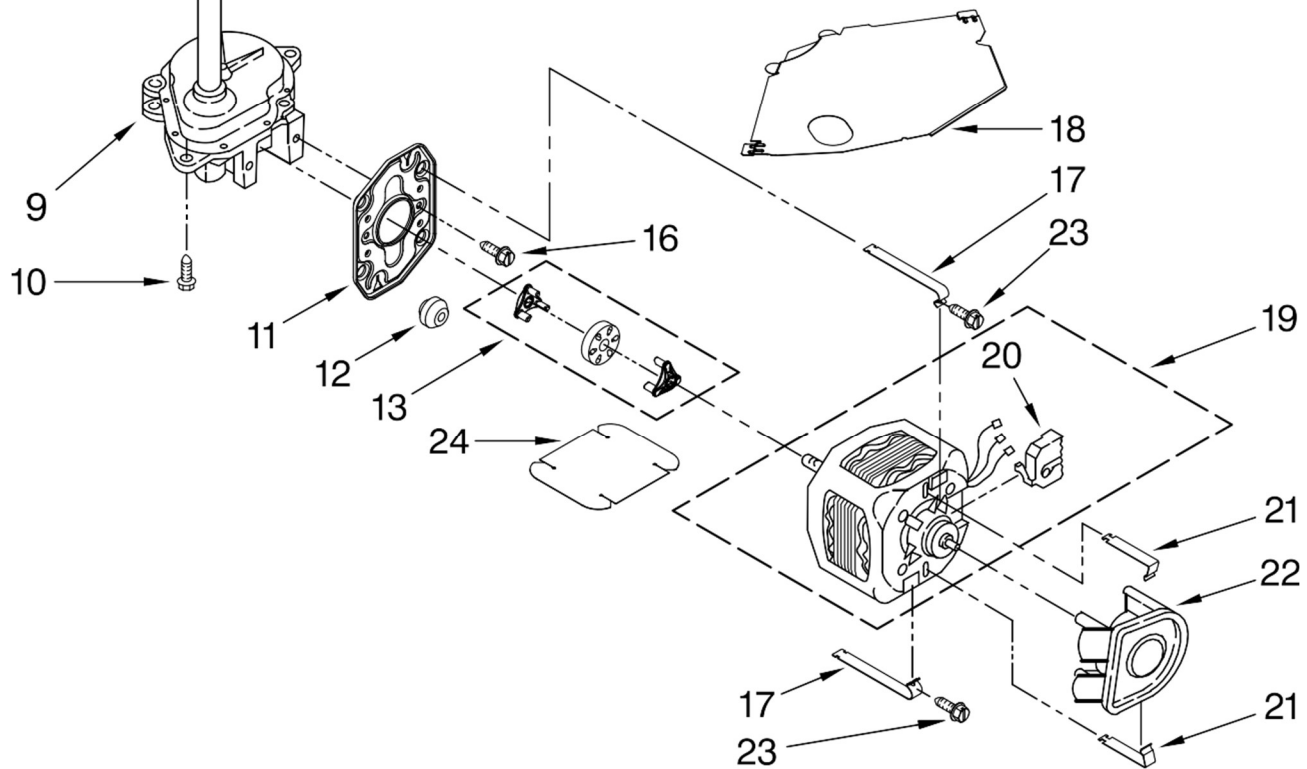

FOR ORDERING INFORMATION REFER TO PARTS PRICE LIST