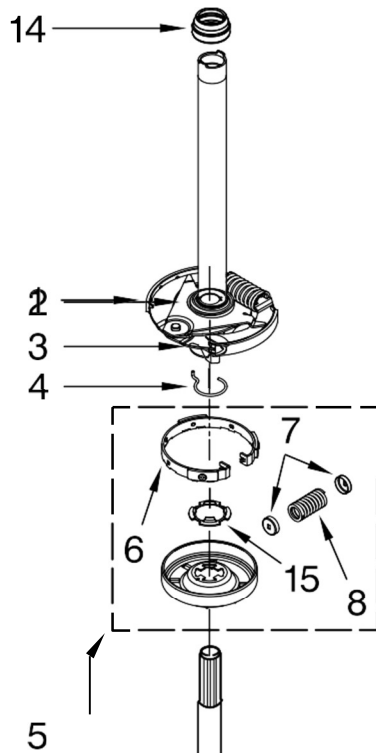

Illus. No.	Part No.	DESCRIPTION
26	8572717	Capacitor, Motor Start
27	W10000080	Clip, Push-In Retainer
28	8312709	Clip, Console
29	8318046	Clip, Capacitor
30	3363366	Clamp, Hose
31	8317496	Clamp, Hose
32	3951449	Hose, Pump To Tub (Includes Item 30)
33	62863	Screw, 10-16 x 3/8
34	661614	Switch, Water Temperature
35	3949187	Switch, Rotary
36	3400818	Screw, Timer Mounting
37	W10244040	Panel, Console
38	3347868	Cable Tie
39	8577378	U-Bend, Drain Hose
40	W10246530	Harness, Wiring (For Detail See Pages 9 & 10)

LAVADORA 7MWT96720WM0

FOR ORDERING INFORMATION REFER TO PARTS PRICE LIST

Distribuidor Autorizado

SurteRápido.com

Venta de Refacciones
Electrodomesticas

LAVADORA 7MWT96720WM0

Illus. No.	Part No.	DESCRIPTION
1	8533252	Dispenser Fabric Softener
2	358237	Screw & Washer (5/16-24 x 1)
3	389141	Auger, Agitator
4	389386	Agitator
5	8528150	Tub Ring & Gasket
6	3976308	Gasket, Tub Ring
7	3354845	Clip, Agitator
8	8543666	Washer, Agitator
9	3363662	Cam Driven
10	3366877	Dog, Agitator Clutch
11	3363661	Bearing-Driven Cam
12	21366	Nut, Spanner
13	8526016	Basket & Balance Ring
14	387240	Balance Ring
15	2219077	Clip, Pressure Switch Hose
16	63849	Tub
17	389140	Block, Basket Drive
18	383727	Gasket, Centerpost
19	3347780	Hose, Pressure Switch
20	3347674	Agitator (Complete)
21	3949550	Washer
22	3350389	Spacer, Thrust
23	8577198	Filter, Lint

FOR ORDERING INFORMATION REFER TO PARTS PRICE LIST

LAVADORA 7MWT96720WM0

Illus. No.	Part No.	DESCRIPTION
1	388952	Brake & Drive Tube (Complete) (Refer to Page 11 For Further Breakdown)
2	63292	Washer, Spin Tube Thrust
3	62697	Ring, Spin Tube Support
4	63283	Ring, Retainer
5	3951311	Clutch (Complete)
6	3951308	Band & Lining, Clutch (Includes Illus. 7 & 8)
7	62646	Cap, Clutch Spring (2)
8	3946792	Spring, Clutch
9	8532118	Gearcase (Complete) (Refer To Page 12 For Further Breakdown)