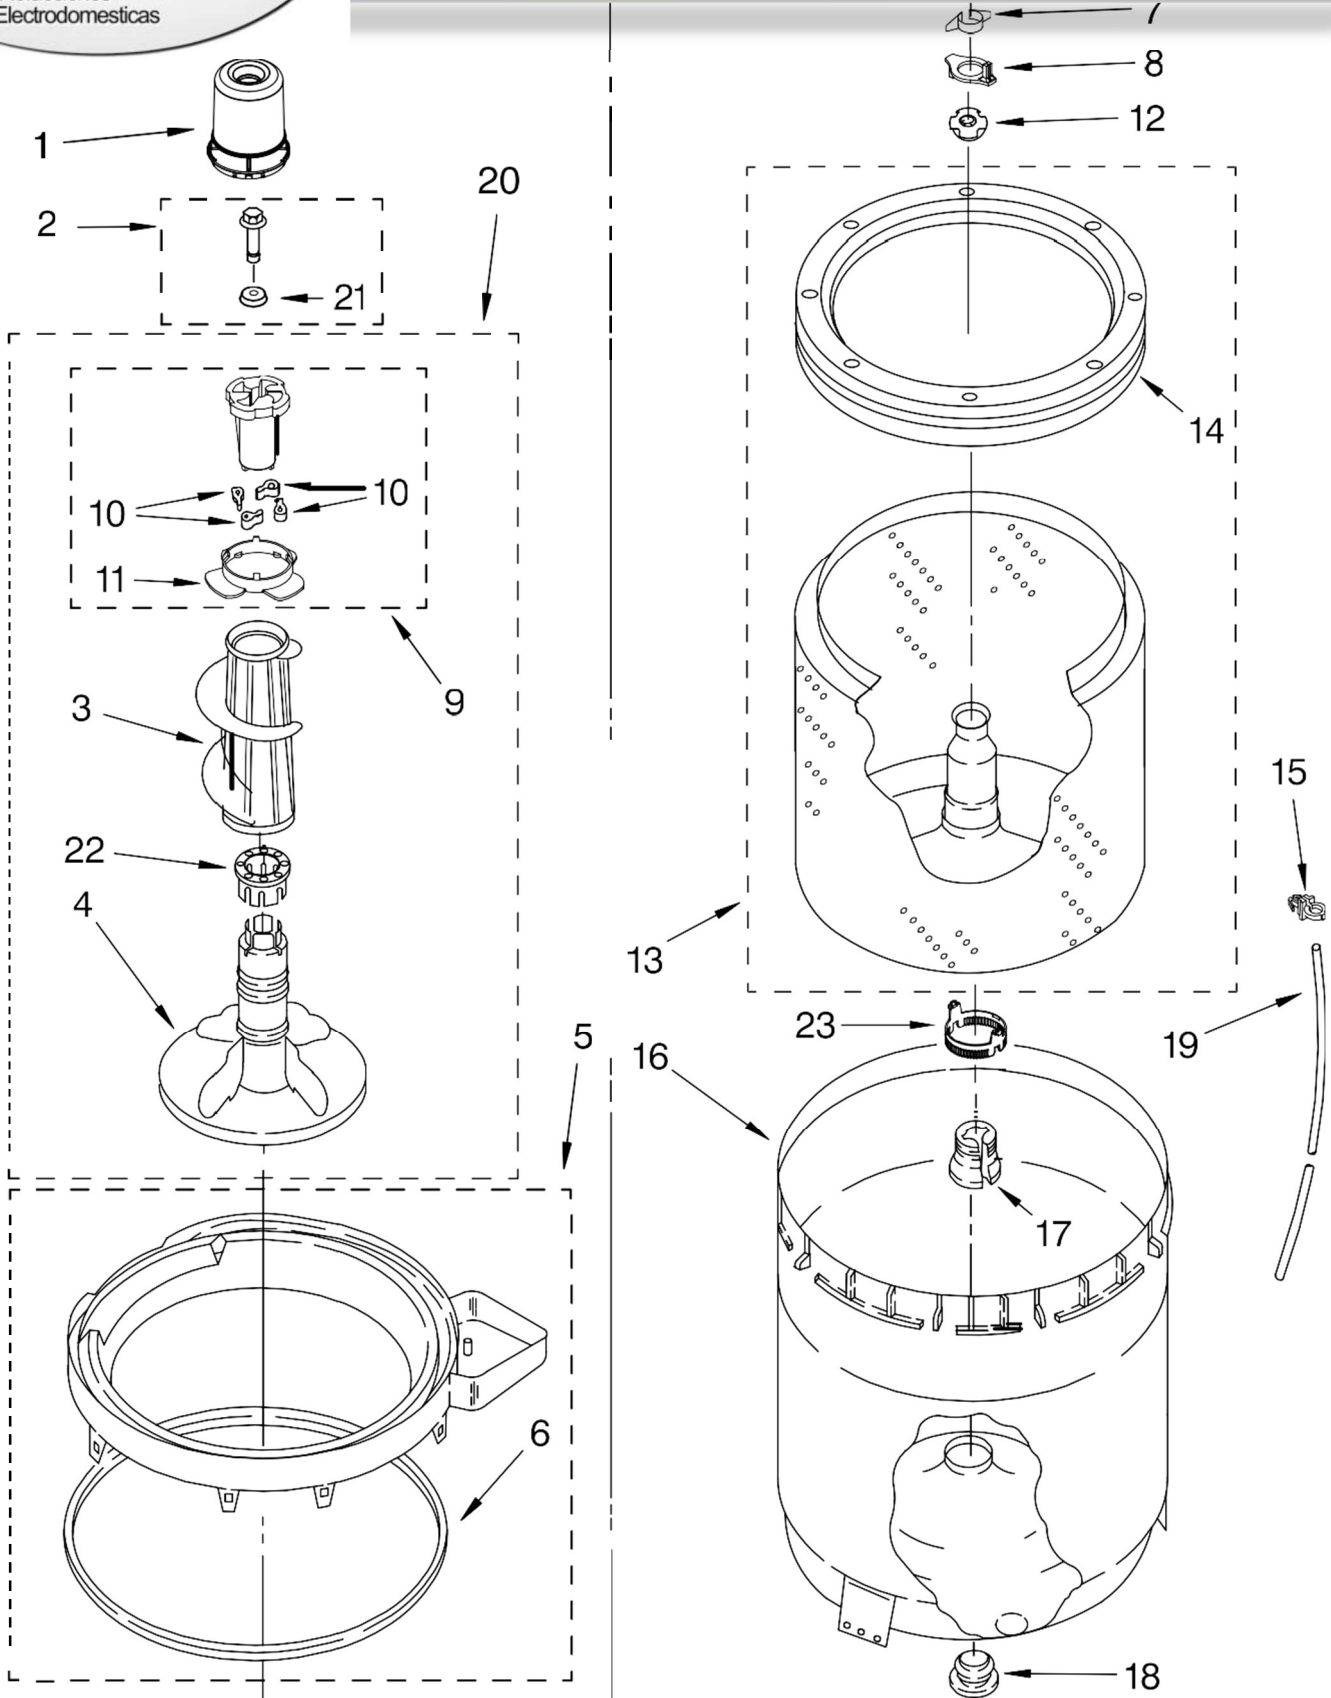

LAVADORA 7MWT96720WM0

FOR ORDERING INFORMATION REFER TO PARTS PRICE LIST

Distribuidor Autorizado

SurteRápido.com

Venta de Refacciones
Electrodomesticas

LAVADORA 7MWT96720WM0

Illus. No.	Part No.	DESCRIPTION
1	8533252	Dispenser Fabric Softener
2	358237	Screw & Washer (5/16-24 x 1)
3	389141	Auger, Agitator
4	389386	Agitator
5	8528150	Tub Ring & Gasket
6	3976308	Gasket, Tub Ring
7	3354845	Clip, Agitator
8	8543666	Washer, Agitator
9	3363662	Cam Driven
10	3366877	Dog, Agitator Clutch
11	3363661	Bearing-Driven Cam
12	21366	Nut, Spanner
13	8526016	Basket & Balance Ring
14	387240	Balance Ring
15	2219077	Clip, Pressure Switch Hose
16	63849	Tub
17	389140	Block, Basket Drive
18	383727	Gasket, Centerpost
19	3347780	Hose, Pressure Switch
20	3347674	Agitator (Complete)
21	3949550	Washer
22	3350389	Spacer, Thrust
23	8577198	Filter, Lint

FOR ORDERING INFORMATION REFER TO PARTS PRICE LIST