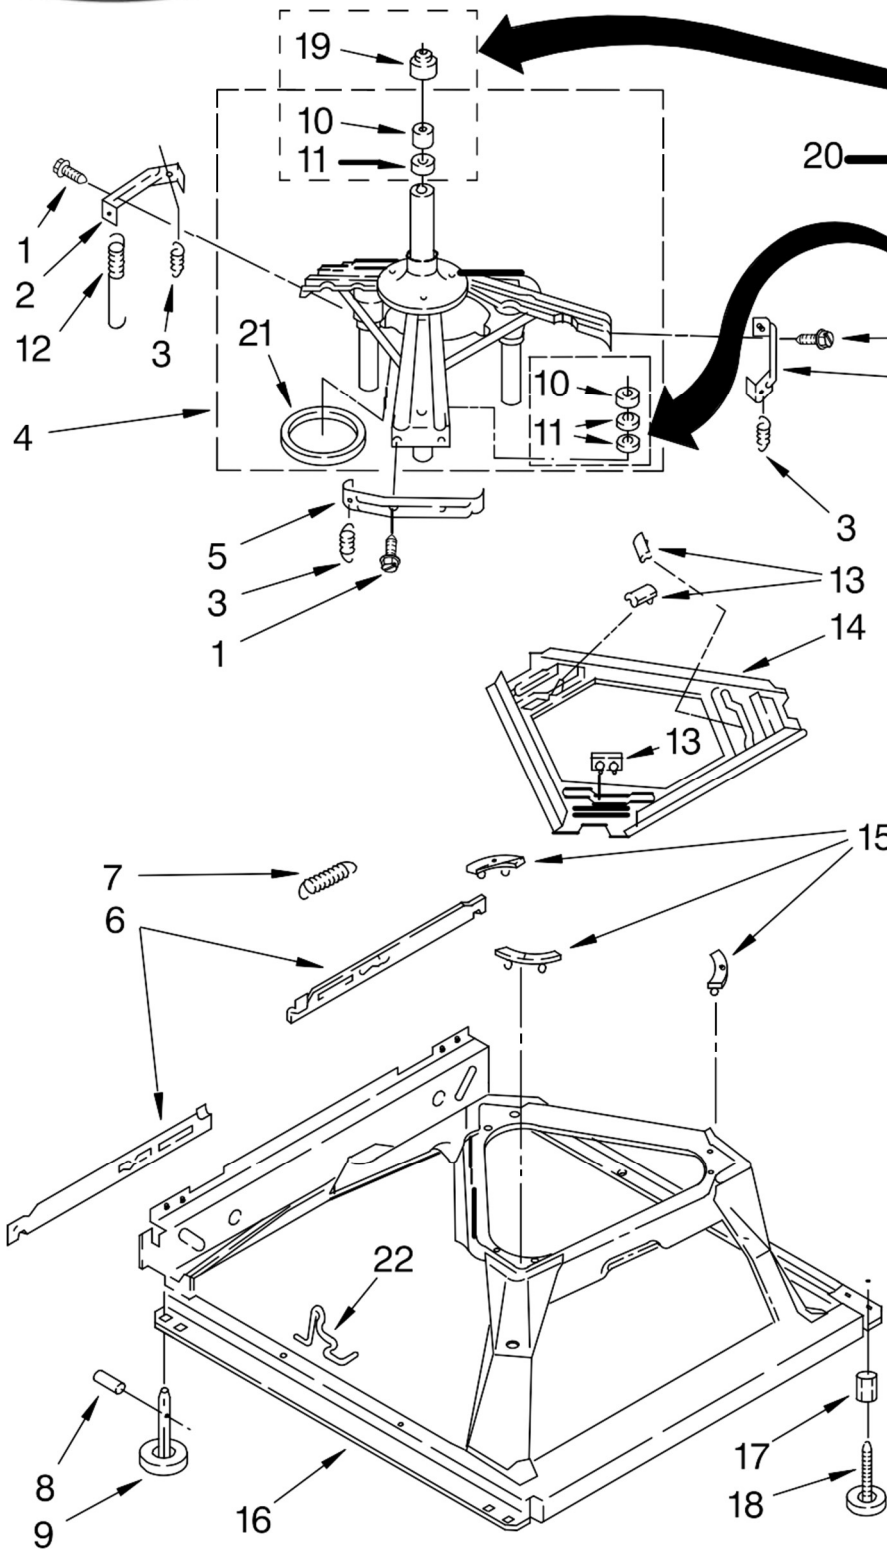

LAVADORA 7MWT96720WM0

Illus. No.	Part No.	DESCRIPTION
1	3400076	Screw, Bracket Mounting (10-32 x 5/8)
2	64067	Bracket, Spring Outer (2)
3	63907	Spring Suspension,(3)
4	8575214	Support & Brake, Tub
5	64065	Bracket, Spring Outer (L.F.)
6	63466	Link, Leveling Mechanism (2)
7	62597	Spring, Leveling Mechanism
8	62837	Pin, Knurled
9	62596	Foot, Rear (2)
10	8546455	Bearing, Centerpost (2)
11	357409	Seal, Centerpost (3)
12	388492	Spring, Counterweight
13	62568	Pad, Plate
14	3946509	Plate, Suspension (Includes Item 13)
15	3363660	Pad, Base
16	3946512	Base Assembly (Includes Items 6, 7, 8, 9, 13, 14, 15 & 22)
17	3359452	Nut, Lock (2) (3/8-16)
18	W10001130	Foot, Front (2)
19	8577376	Seal, Centerpost
20	285203	Centerpost Bearing Kit (Includes Items 10, 11 & 19)
21	63134	Ring, Sound Deadening
22	W10145155	Retainer, Suspension Spring