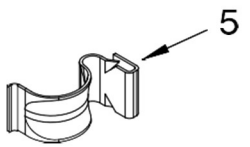

LAVADORA 7MWT96720WM0

WH2J

LAVADORA 7MWT96720WMO

Illus. No.	Part No.	DESCRIPTION	Illus. No.	Part No.	DESCRIPTION	Illus. No.	Part No.	DESCRIPTION
1	3349557	Retainer, Harness	9	62889	Receptacle, Terminal (3-Way)	16	3390423	Block, Disconnect (12-Way)
2	388498	Clip, Harness				17	3347730	Receptacle (6-Way)
3	3347812	Clip, Harness	10	353424	Plug, Terminal (3-Way)	18	3948617	Connector (T.P.A.) (3-Circuit)
4	3352501	Clip, Harness (Push-In)	11	62505	Block, Disconnect (Motor 2 Speed)	19	3360056	Plug (T.P.A.) (3-Circuit)
5	90016	Clip, Harness (Half-Harness)	12	3347243	Block, Disconnect			(Pressure Switch)
6	3390496	Clip, Harness	13	63523	Protector	20		Block, Connector
7	389379	Retainer, Harness	14	717252	Connector (2-Way)		3354925	Natural
8		Timer, Block Disconnect	15	3352944	Clip, Harness		3354926	Red
	3948614	Natural						
	352089	Black						

**FOR COMPLETE WIRING HARNESS REFER TO
CONTROL AND REAR PANEL PARTS PAGE**

WH2J

FOR ORDERING INFORMATION REFER TO PARTS PRICE LIST