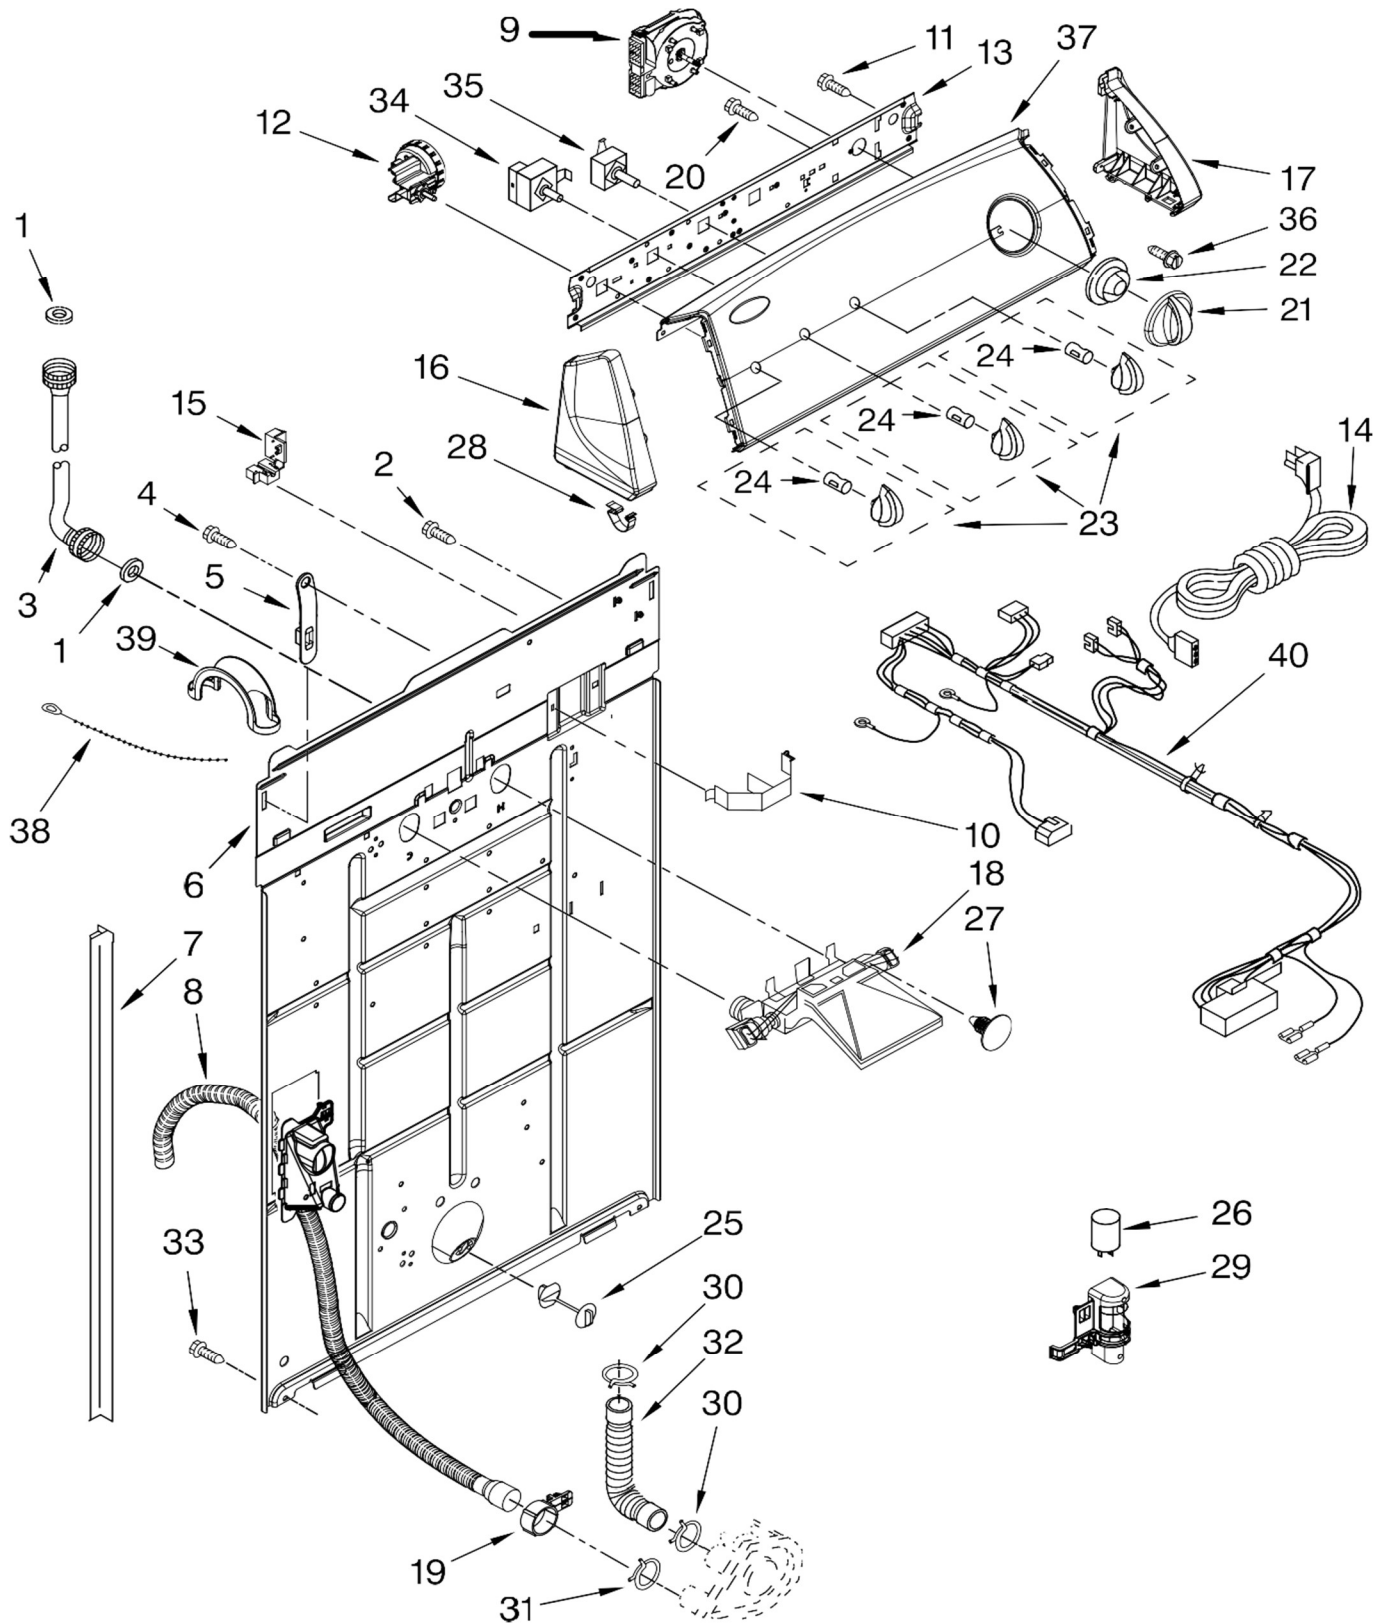

Distribuidor Autorizado

SurteRápido.com

Venta de Refacciones
Electrodomesticas

LAVADORA 7MWT96720WM0

LAVADORA 7MWT96720WMO

Illus. No.	Part No.	DESCRIPTION
1	W10242307	Washer, Water Inlet Hose (4) (1-1/16 x 5/8)
2	3351614	Screw, Ground
3		Hose, Water Inlet (2)
	W10194210	Cold Water
	W10196191	Hot Water
4	9740848	Screw, 8-18 x 1/2
5	8568314	Strap, Console (2)
6	W10194450	Panel, Rear
7	62747	Pad, Rear Panel
8	W10189267	Hose, Drain Assembly (Includes Item 19)
9	W10185786	Timer, Control (60 Hz.) (Motor Not A Service Part)
10	8055003	Clip, Harness & Pressure Hose

Illus. No.	Part No.	DESCRIPTION
11	90767	Screw, 8-18 x 3/8
12	8577844	Switch, Water Level
13	8566003	Bracket, Control
14	W10115689	Cord, Power (Includes Item 15)
15	3952821	Strain Relief, Power Cord
16	8566035	Cap, End (L.H.) (Includes Item 28)
17	8566032	Cap, End (R.H.) (Includes Item 28)
18	W10278652	Valve, Water Inlet W/Vacuum Break
19	8541668	Clamp, Hose
20	3400073	Screw, Ground
21	8566022	Knob, Timer
22	8566018	Dial, Timer
23	8565944	Knob, Control
24	8536939	Clip, Knob
25	8519200	Support, Rear Panel

Illus. No.	Part No.	DESCRIPTION
26	8572717	Capacitor, Motor Start
27	W10000080	Clip, Push-In Retainer
28	8312709	Clip, Console
29	8318046	Clip, Capacitor
30	3363366	Clamp, Hose
31	8317496	Clamp, Hose
32	3951449	Hose, Pump To Tub (Includes Item 30)
33	62863	Screw, 10-16 x 3/8
34	661614	Switch, Water Temperature
35	3949187	Switch, Rotary
36	3400818	Screw, Timer Mounting
37	W10244040	Panel, Console
38	3347868	Cable Tie
39	8577378	U-Bend, Drain Hose
40	W10246530	Harness, Wiring (For Detail See Pages 9 & 10)