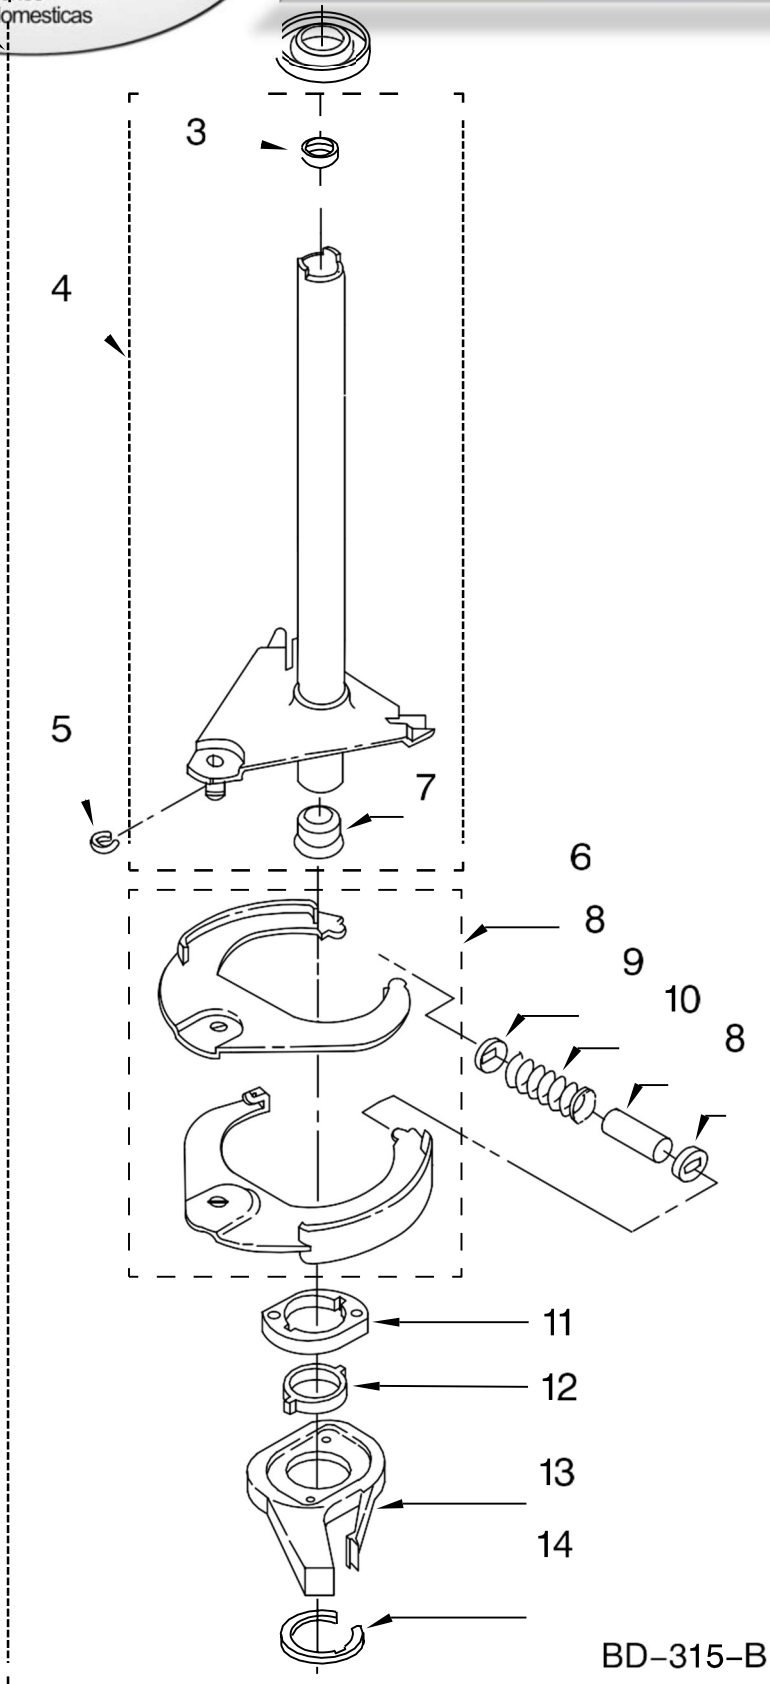

LAVADORA 7MWT96720WM0

Illus. No.	Part No.	DESCRIPTION
1	388952	Brake And Drive Tube (Complete)
2	62658	Ring, Thrust
3	356427	Seal, Drive Tube
4	64027	Tube, Basket Drive (Includes Illus. 3, 4, 5 & 9)
5	64035	Ring, Retaining
6	64232	Shoe, Brake (2)
7	62703	"T" Bearing, Spin Tube
8	3353956	Cap, Brake Spring (2)
9	387806	Spring, Brake
10	3355360	Sleeve, Brake Spring
11	661516	Cam, Brake Release
12	63022	Sleeve, Cam
13	64194	Driver, Brake Cam
14	90368	Ring, Retaining

FOLLOWING PARTS NOT ILLUSTRATED

285208 Lubricant (Use Only In Brake Shoe Assembly On Roller & Pin)

FOR ORDERING INFORMATION REFER TO PARTS PRICE LIST