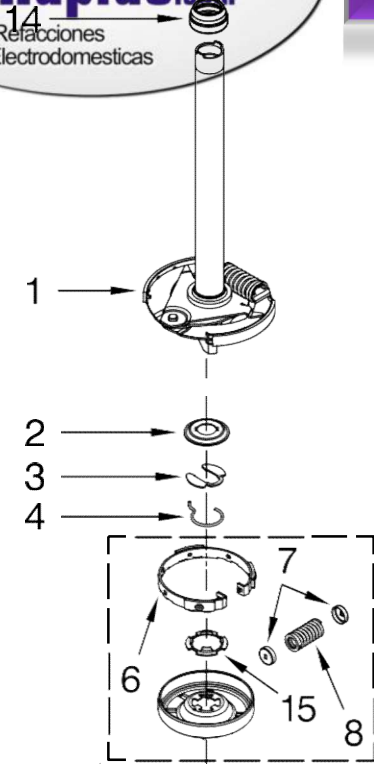

LAVADORA 7MWT97710TQ0

Illus. No.	Part No.	DESCRIPTION	Illus. No.	Part No.	DESCRIPTION
1	388952	Brake & Drive Tube (Complete) (Refer to Page 11 For Further Breakdown)	10	3357334	Screw, Gearcase To Base (3)
2	63292	Washer, Spin Tube Thrust	11	62611	Plate, Motor Mount To Gearcase
3	62697	Ring, Spin Tube Support	12	62691	Grommet, Motor (4)
4	63283	Ring, Retainer	13	3364003	Coupling, Motor & Isolation
5	3951311	Clutch (Complete)	14	8577374	Seal
6	3951308	Band & Lining, Clutch (Includes Items 7 & 8)	15	3355454	Clip, Anti-Rattle
7	62646	Cap, Clutch Spring (2)	16	3400516	Screw
8	3946792	Spring, Clutch	17	W10086010	Retainer, Motor (2)
9	8532118	Gearcase (Complete) (Refer To Page 12 For Further Breakdown)	18	3362089	Shield, Tub To Motor
			19	8528157	Motor, Main Drive
			20	3952056	Switch, Main Drive Motor
			21	8546127	Retainer, Pump (2)
			22	3363394	Pump (Complete)
			23	3387485	Screw, 10-16 x 5/8
			24	8316060	Shield, Motor