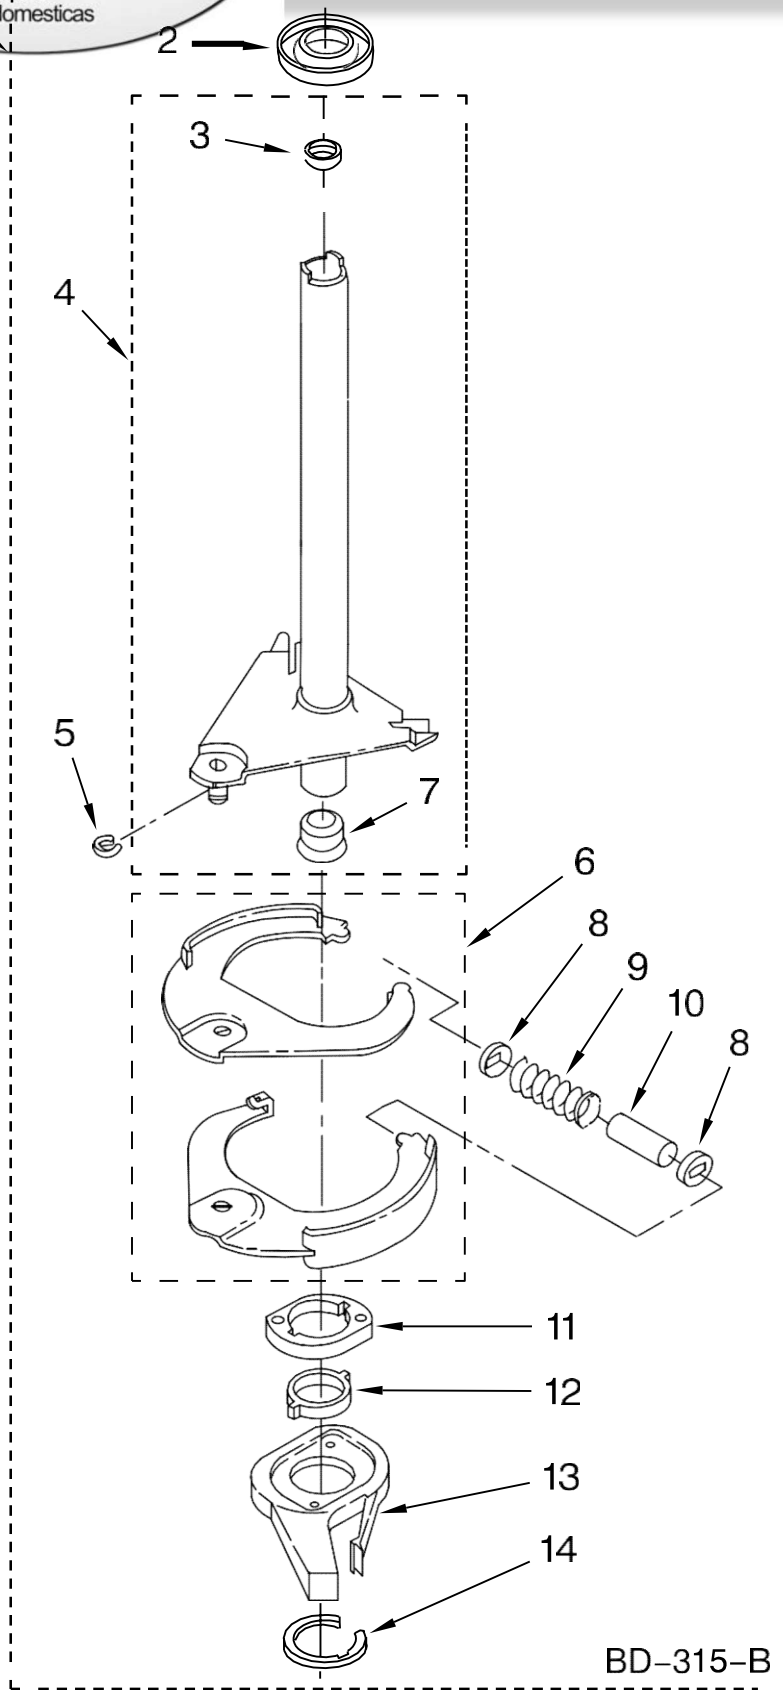

LAVADORA 7MWT97710TQ0

Illus. No.	Part No.	DESCRIPTION
1	388952	Brake And Drive Tube (Complete)
2	62658	Ring, Thrust
3	356427	Seal, Drive Tube
4	64027	Tube, Basket Drive (Includes Illus. 3, 4, 5 & 9)
5	64035	Ring, Retaining
6	64232	Shoe, Brake (2)
7	62703	"T" Bearing, Spin Tube
8	3353956	Cap, Brake Spring (2)
9	387806	Spring, Brake
10	3355360	Sleeve, Brake Spring
11	661516	Cam, Brake Release
12	63022	Sleeve, Cam
13	64194	Driver, Brake Cam
14	90368	Ring, Retaining

FOLLOWING PARTS NOT ILLUSTRATED

285208 Lubricant (Use Only In Brake Shoe Assembly On Roller & Pin)

FOR ORDERING INFORMATION REFER TO PARTS PRICE LIST