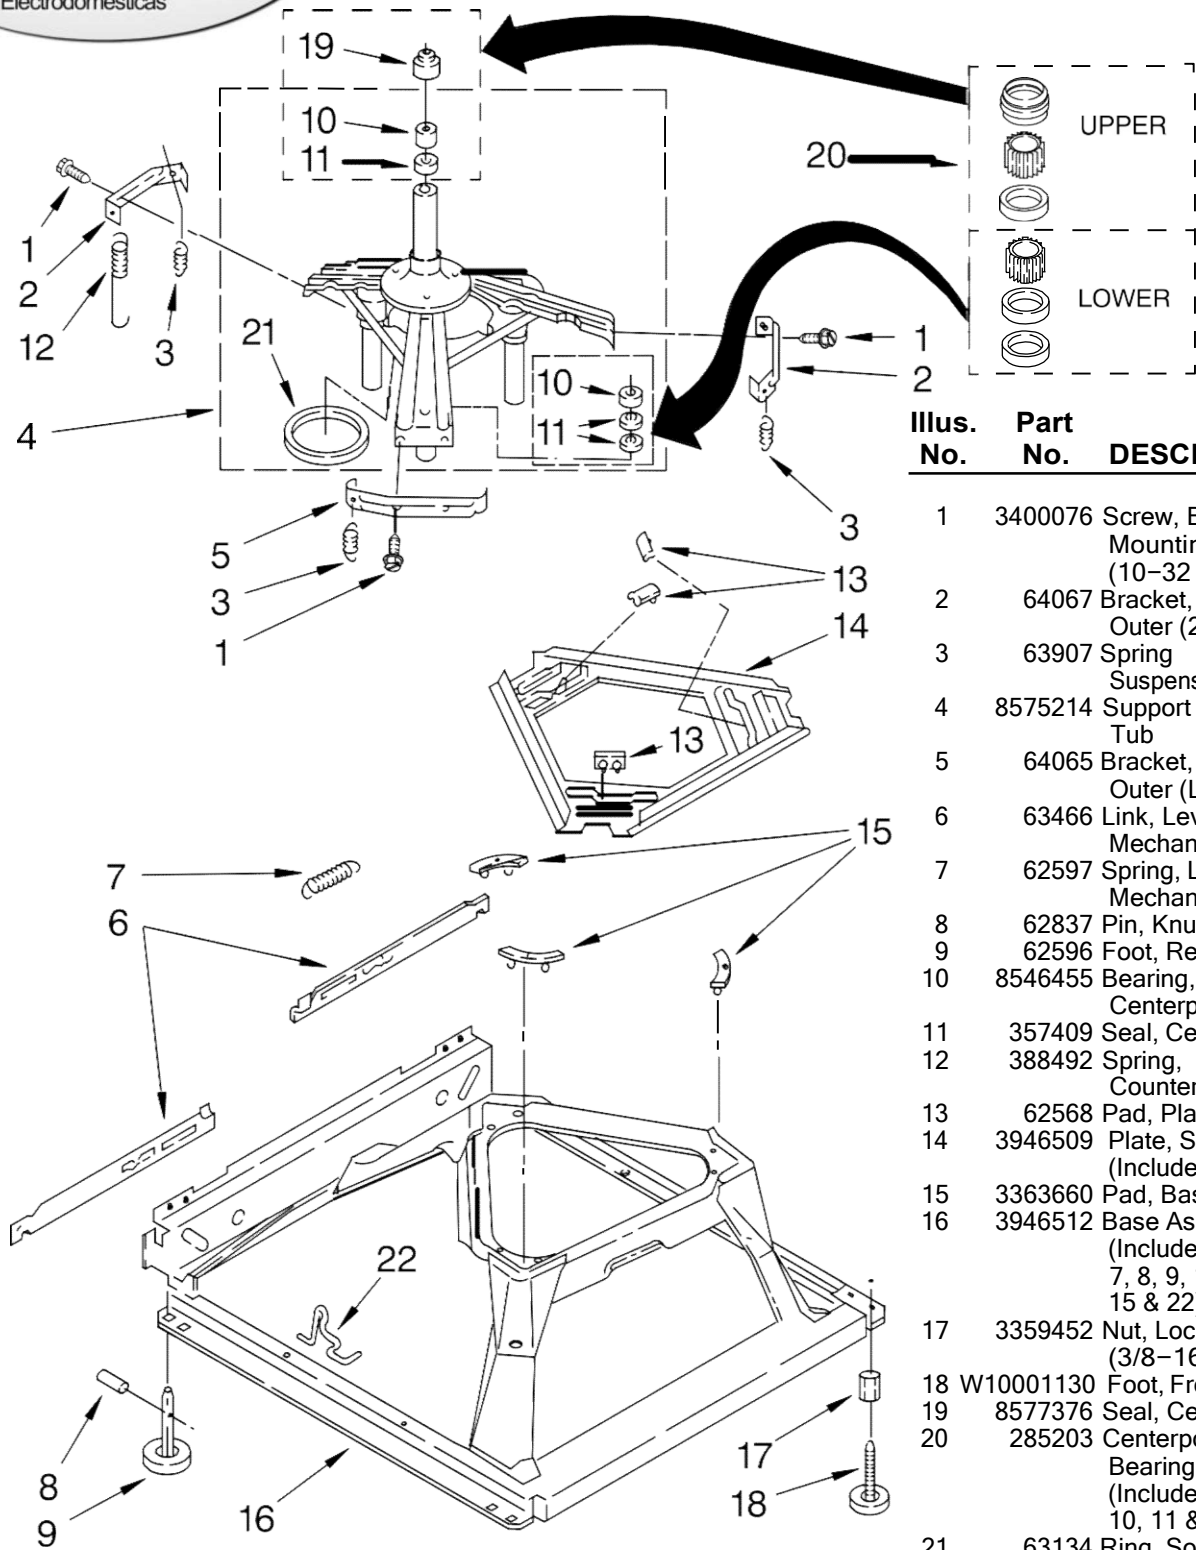

LAVADORA 7MWT97710TQ0

FOR ORDERING INFORMATION REFER TO PARTS PRICE LIST

LAVADORA 7MWT97710TQ0

Illus. No.	Part No.	DESCRIPTION
1	3976300	Washer, Water Inlet Hose (4) (1-1/16 x 5/8)
2		Hose, Water Inlet (2)
	8571377	Blue Coupler
	8571378	Red Coupler
3	8314879	Shield, Inlet Valve
4	9740848	Screw, 8-18 x 1/2
5	8568314	Strap, Console (2)
6	8318015	Panel, Rear
7	62747	Pad, Rear Panel
8	W10122138	Hose, Drain Assembly (Includes items 19 & 27)
9	3951702	Timer, Control (60 Hz.) (Motor Not A Service Part)
10	8055003	Clip, Harness & Pressure Hose
11	90767	Screw, 8-18 x 3/8
12	8577843	Switch, Water Level

FOR ORDERING INFORMATION REFER TO PARTS PRICE LIST

LAVADORA 7MWT97710TQ0

Illus. No.	Part No.	DESCRIPTION
1	3400076	Screw, Bracket Mounting (10-32 x 5/8)
2	64067	Bracket, Spring Outer (2)
3	63907	Spring Suspension,(3)
4	8575214	Support & Brake, Tub
5	64065	Bracket, Spring Outer (L.F.)
6	63466	Link, Leveling Mechanism (2)
7	62597	Spring, Leveling Mechanism
8	62837	Pin, Knurled
9	62596	Foot, Rear (2)
10	8546455	Bearing, Centerpost (2)
11	357409	Seal, Centerpost (3)
12	388492	Spring, Counterweight
13	62568	Pad, Plate
14	3946509	Plate, Suspension (Includes Item 13)
15	3363660	Pad, Base
16	3946512	Base Assembly (Includes Items 6, 7, 8, 9, 13, 14, 15 & 22)
17	3359452	Nut, Lock (2) (3/8-16)
18	W10001130	Foot, Front (2)
19	8577376	Seal, Centerpost
20	285203	Centerpost Bearing Kit (Includes Items 10, 11 & 19)
21	63134	Ring, Sound Deadening
22	W10145155	Retainer, Suspension Spring