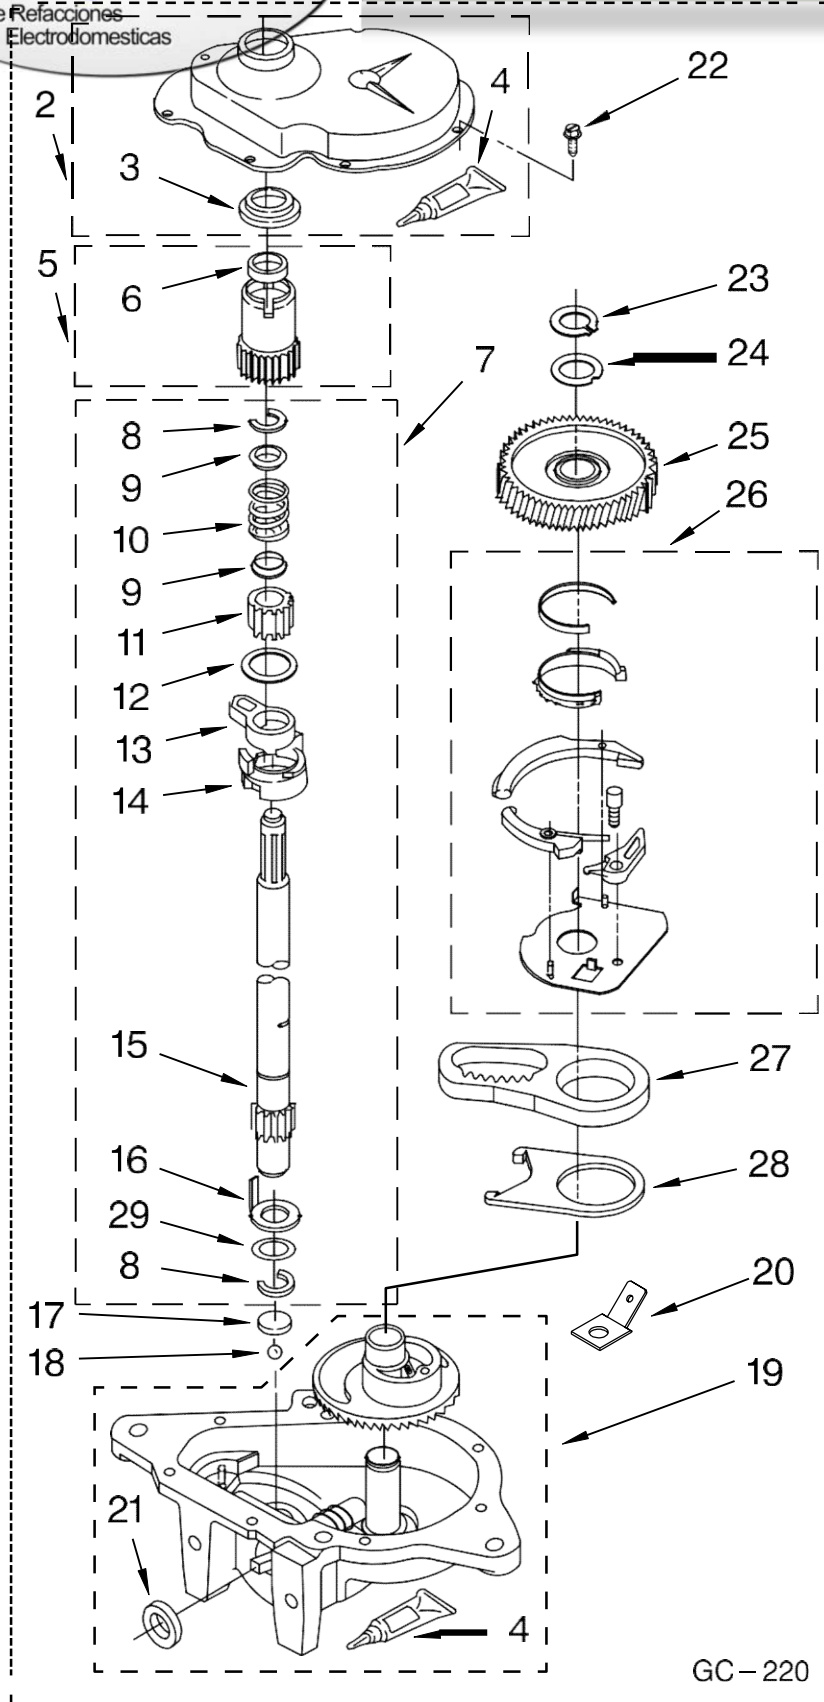

LAVADORA 7MWT97710TQO

GC-220

Illus. No.	Part No.	DESCRIPTION
1	8532118	Gearcase (Complete)
2	285202	Cover, Gearcase
3	3349985	Seal, Gearcase Cover
4	285195	Sealer, Gasket (.20 Fl. Oz.) (6 ml)
5	63320	Pinion, Spin (Includes Illus. 25)
6	356427	Seal, Spin Pinion
7	389387	Shaft, Agitator (Complete)
8	90369	Ring, Retaining (2)
9	62677	Retainer, Spring (2)
10	62676	Spring, Agitate
11	63273	Gear, Agitate (Includes 15 & 29)
12	62619	Washer, Agitate Gear
13	62580	Cam Follower (Includes 14)
14	62581	Cam, Agitate (Includes 13)
15	285509	Shaft, Agitator (Includes 11 & 29)
16	62618	Washer, Cam Thrust
17	16018	Bearing, Thrust (Includes 18)
18	85529	Ball, Bearing (Includes 17)
19	389230	Bottom and Pinion, Gearcase
20	3949116	Block Tab, Terminal
21	285352	Seal, Thrust Plug
22	3351614	Screw, Gearcase Cover Mounting (8) (10-24 x 3/8)
23	3362552	Ring, Retaining
24	285735	Washer Kit, Thrust
25	62570	Gear, Spin
26	388253	Neutral Assembly
27	3349296	Rack, Connecting
28	62621	Actuator, Shift
29	388815	Washer, Intermediate

FOR ORDERING INFORMATION REFER TO PARTS PRICE LIST