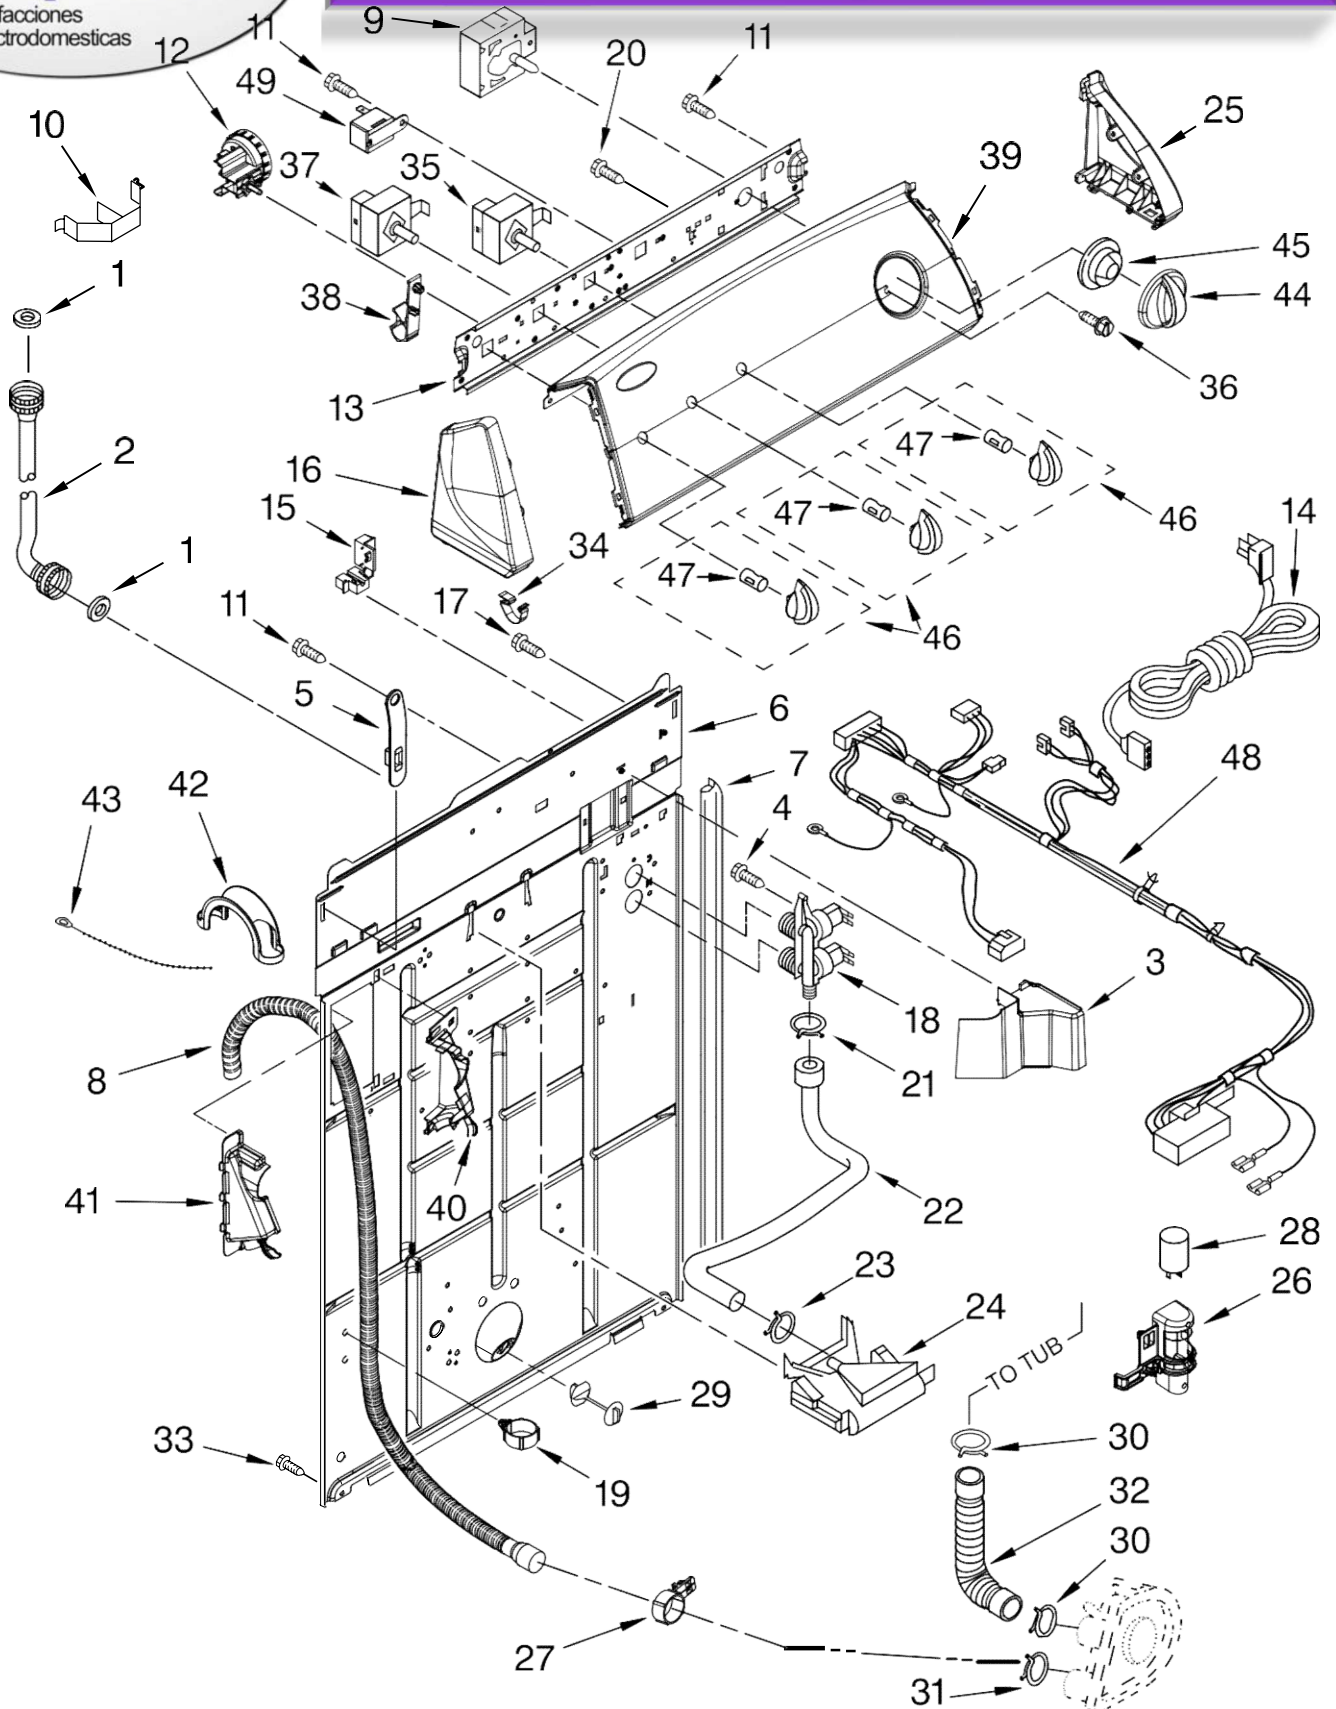

LAVADORA 7MWT97710TQ0

FOR ORDERING INFORMATION REFER TO PARTS PRICE LIST

LAVADORA 7MWT97710TQ0

Illus. No.	Part No.	DESCRIPTION
1		Literature Parts
	W10071230	Installation Instructions
	W10131552	Feature Sheet
	8539806	Use & Care Guide
	W10131563	Energy Guide (Mexico)
	W10150058	Wiring Diagram
2	8566017	Top
3	8533959	Nut, Hex
4	8566266	Dispenser, Bleach
5	63424	Cabinet
6	62780	Clip, Top & Cabinet & Rear Panel (2)
7	W10171313	Lid
8	3351614	Screw, Ground
9	62750	Spacer, Cabinet To Top (4)
10	9724509	Bumper, Lid (2)
11	8318084	Switch, Lid
12	W10119828	Screw, Lid Hinge Mounting (4)
13	8559336	Hinge, Lid (L.H.)
14	91770	Hinge, Lid (R.H.)
15	8319539	Bearing, Lid Hinge (2)
16	3390631	Screw, 10-16 x 3/8 (4)

LAVADORA 7MWT97710TQ0

FOR ORDERING INFORMATION REFER TO PARTS PRICE LIST

LAVADORA 7MWT97710TQ0

Illus. No.	Part No.	DESCRIPTION
1	3976300	Washer, Water Inlet Hose (4) (1-1/16 x 5/8)
2		Hose, Water Inlet (2)
	8571377	Blue Coupler
	8571378	Red Coupler
3	8314879	Shield, Inlet Valve
4	9740848	Screw, 8-18 x 1/2
5	8568314	Strap, Console (2)
6	8318015	Panel, Rear
7	62747	Pad, Rear Panel
8	W10122138	Hose, Drain Assembly (Includes items 19 & 27)
9	3951702	Timer, Control (60 Hz.) (Motor Not A Service Part)
10	8055003	Clip, Harness & Pressure Hose
11	90767	Screw, 8-18 x 3/8
12	8577843	Switch, Water Level

Illus. No.	Part No.	DESCRIPTION
31	8317496	Clamp, Hose
32	3951449	Hose, Pump To Tub (Includes Item 30)
33	62863	Screw, 10-16 x 3/8
34	8312709	Clip, Console
35	3949187	Switch, Rotary
36	3400818	Screw, Timer Mounting
37	3949184	Switch, Water Temperature
38	8317975	Retainer, Harness
39	W10115430	Panel, Console
40	8541669	Bucket, Drain Hose (Left Half)
41	8541658	Bucket, Drain Hose (Right Half)
42	8577378	U-Bend, Drain Hose
43	3347868	Cable Tie
44	8566022	Knob, Timer
45	8566018	Dial, Timer
46	8565944	Knob, Control
47	8536939	Clip, Knob
48	W10152820	Harness, Wiring (For Detail See Pages 9 & 10)
49	694419	Buzzer, Mini