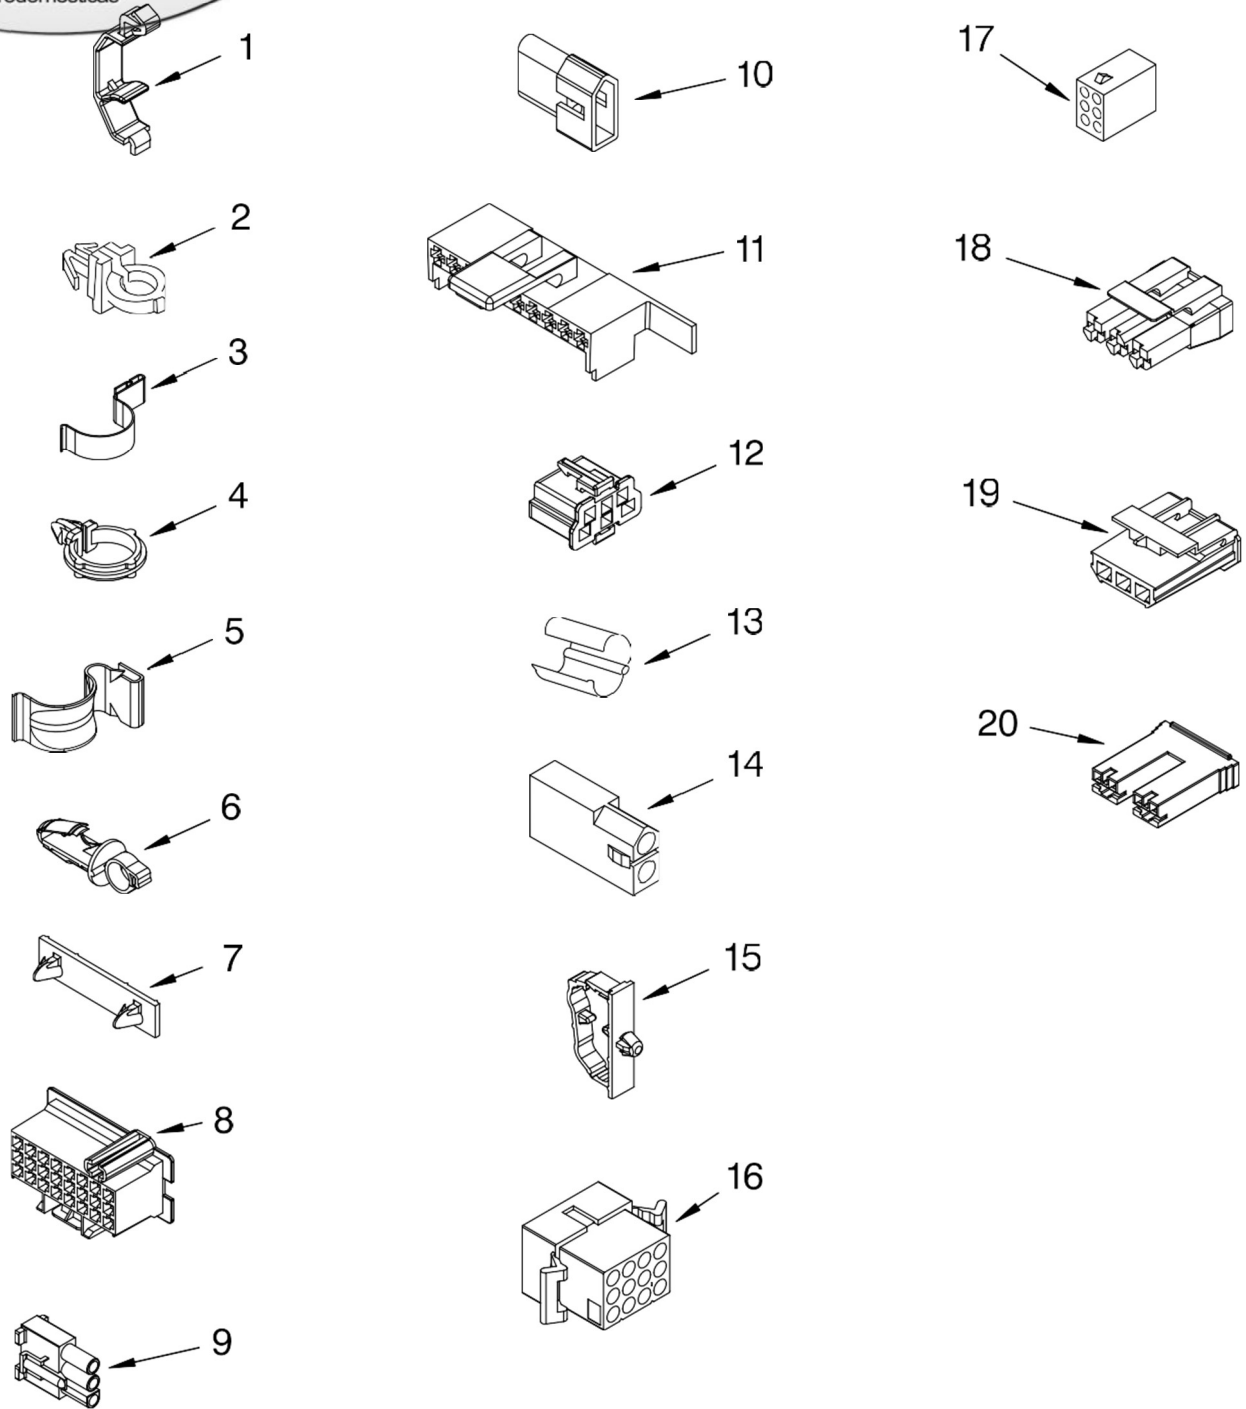

FOR ORDERING INFORMATION REFER TO PARTS PRICE LIST

LAVADORA 7MWT97710TQ0

Illus. No.	Part No.	DESCRIPTION
1	3400076	Screw, Bracket Mounting (10-32 x 5/8)
2	64067	Bracket, Spring Outer (2)
3	63907	Spring Suspension,(3)
4	8575214	Support & Brake, Tub
5	64065	Bracket, Spring Outer (L.F.)
6	63466	Link, Leveling Mechanism (2)
7	62597	Spring, Leveling Mechanism
8	62837	Pin, Knurled
9	62596	Foot, Rear (2)
10	8546455	Bearing, Centerpost (2)
11	357409	Seal, Centerpost (3)
12	388492	Spring, Counterweight
13	62568	Pad, Plate
14	3946509	Plate, Suspension (Includes Item 13)
15	3363660	Pad, Base
16	3946512	Base Assembly (Includes Items 6, 7, 8, 9, 13, 14, 15 & 22)
17	3359452	Nut, Lock (2) (3/8-16)
18	W10001130	Foot, Front (2)
19	8577376	Seal, Centerpost
20	285203	Centerpost Bearing Kit (Includes Items 10, 11 & 19)
21	63134	Ring, Sound Deadening
22	W10145155	Retainer, Suspension Spring

FOR ORDERING INFORMATION REFER TO PARTS PRICE LIST

LAVADORA 7MWT97710TQ0

WH2J

FOR ORDERING INFORMATION REFER TO PARTS PRICE LIST

LAVADORA 7MWT97710TQ0

Illus. No.	Part No.	DESCRIPTION	Illus. No.	Part No.	DESCRIPTION	Illus. No.	Part No.	DESCRIPTION
1	3349557	Retainer, Harness	9	62889	Receptacle, Terminal (3-Way)	16	3390423	Block, Disconnect (12-Way)
2	388498	Clip, Harness				17	3347730	Receptacle (6-Way)
3	3347812	Clip, Harness	10	353424	Plug, Terminal (3-Way)	18	3948617	Connector (T.P.A.) (3-Circuit)
4	3352501	Clip, Harness (Push-In)	11	62505	Block, Disconnect (Motor 2 Speed)	19	3360056	Plug (T.P.A.) (3-Circuit)
5	90016	Clip, Harness (Half-Harness)	12	3347243	Block, Disconnect			(Pressure Switch)
6	3390496	Clip, Harness	13	63523	Protector	20		Block, Connector
7	389379	Retainer, Harness	14	717252	Connector (2-Way)		3354925	Natural
8		Timer, Block Disconnect	15	3352944	Clip, Harness		3354926	Red
	3948614	Natural						
	352089	Black						