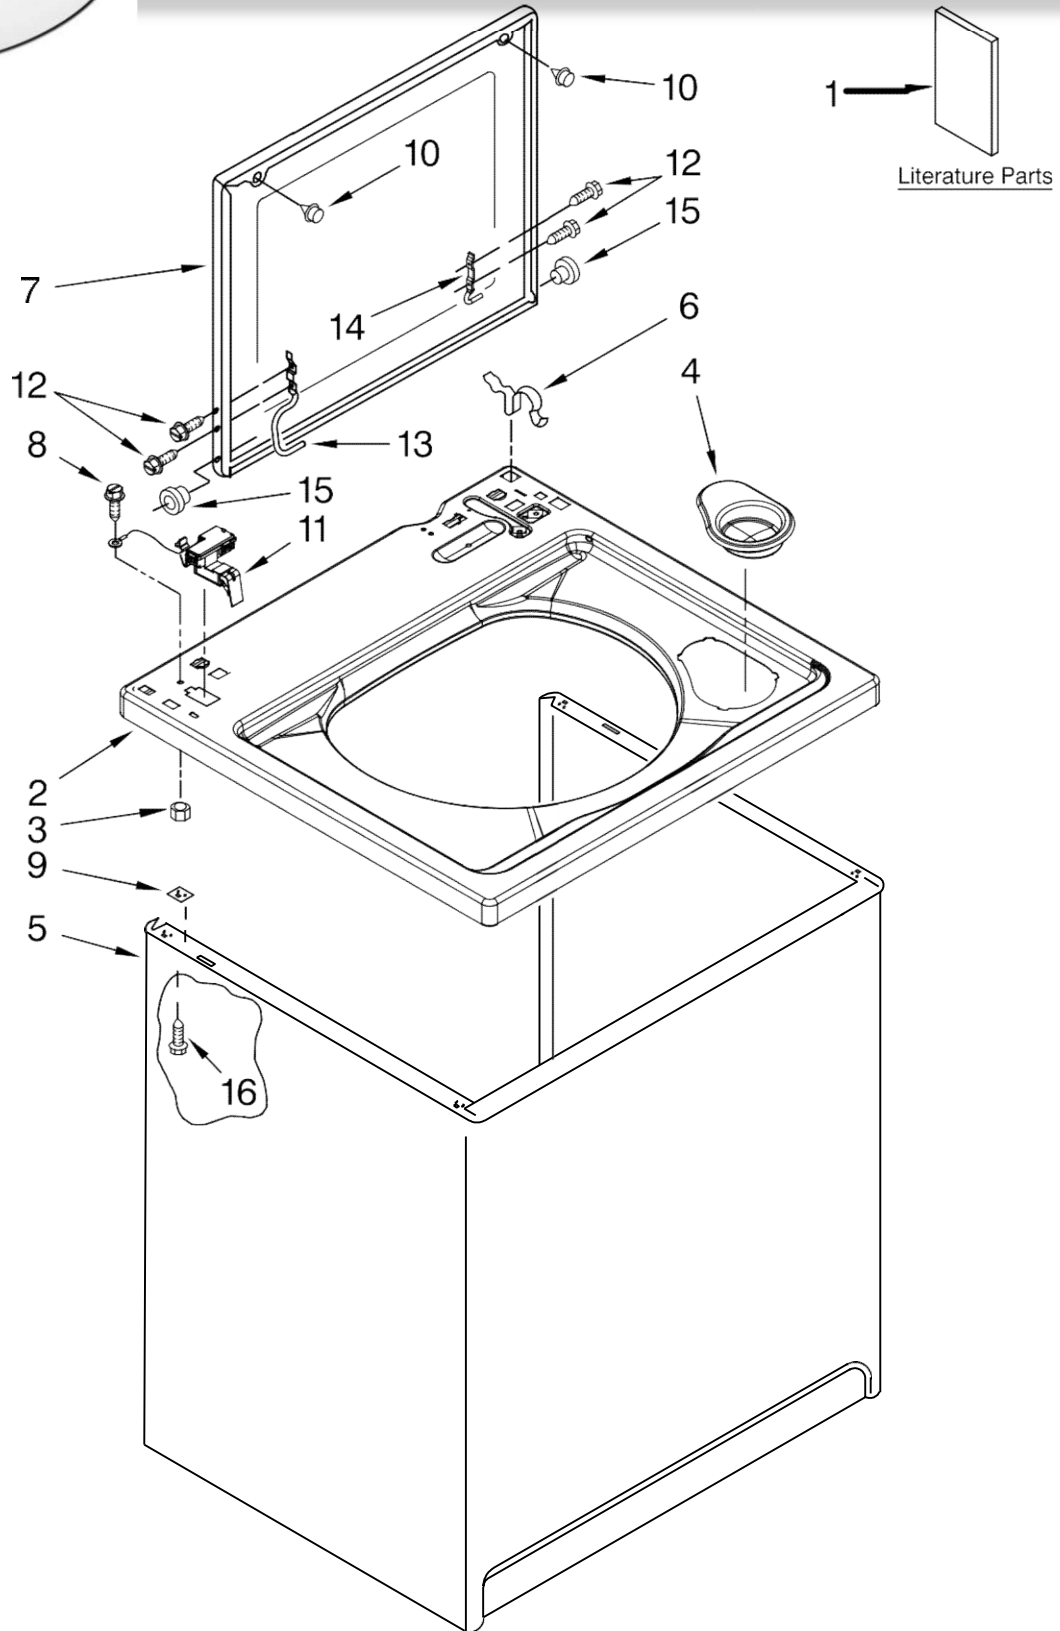

LAVADORA 7MWT97710TQ0

FOR ORDERING INFORMATION REFER TO PARTS PRICE LIST

LAVADORA 7MWT97710TQ0

Illus. No.	Part No.	DESCRIPTION
1		Literature Parts
	W10071230	Installation Instructions
	W10131552	Feature Sheet
	8539806	Use & Care Guide
	W10131563	Energy Guide (Mexico)
	W10150058	Wiring Diagram
2	8566017	Top
3	8533959	Nut, Hex
4	8566266	Dispenser, Bleach
5	63424	Cabinet
6	62780	Clip, Top & Cabinet & Rear Panel (2)
7	W10171313	Lid
8	3351614	Screw, Ground
9	62750	Spacer, Cabinet To Top (4)
10	9724509	Bumper, Lid (2)
11	8318084	Switch, Lid
12	W10119828	Screw, Lid Hinge Mounting (4)
13	8559336	Hinge, Lid (L.H.)
14	91770	Hinge, Lid (R.H.)
15	8319539	Bearing, Lid Hinge (2)
16	3390631	Screw, 10-16 x 3/8 (4)

LAVADORA 7MWT97710TQ0

FOR ORDERING INFORMATION REFER TO PARTS PRICE LIST

LAVADORA 7MWT97710TQ0

Illus. No.	Part No.	DESCRIPTION
1	3976300	Washer, Water Inlet Hose (4) (1-1/16 x 5/8)
2		Hose, Water Inlet (2)
	8571377	Blue Coupler
	8571378	Red Coupler
3	8314879	Shield, Inlet Valve
4	9740848	Screw, 8-18 x 1/2
5	8568314	Strap, Console (2)
6	8318015	Panel, Rear
7	62747	Pad, Rear Panel
8	W10122138	Hose, Drain Assembly (Includes items 19 & 27)
9	3951702	Timer, Control (60 Hz.) (Motor Not A Service Part)
10	8055003	Clip, Harness & Pressure Hose
11	90767	Screw, 8-18 x 3/8
12	8577843	Switch, Water Level

Illus. No.	Part No.	DESCRIPTION
31	8317496	Clamp, Hose
32	3951449	Hose, Pump To Tub (Includes Item 30)
33	62863	Screw, 10-16 x 3/8
34	8312709	Clip, Console
35	3949187	Switch, Rotary
36	3400818	Screw, Timer Mounting
37	3949184	Switch, Water Temperature
38	8317975	Retainer, Harness
39	W10115430	Panel, Console
40	8541669	Bucket, Drain Hose (Left Half)
41	8541658	Bucket, Drain Hose (Right Half)
42	8577378	U-Bend, Drain Hose
43	3347868	Cable Tie
44	8566022	Knob, Timer
45	8566018	Dial, Timer
46	8565944	Knob, Control
47	8536939	Clip, Knob
48	W10152820	Harness, Wiring (For Detail See Pages 9 & 10)
49	694419	Buzzer, Mini