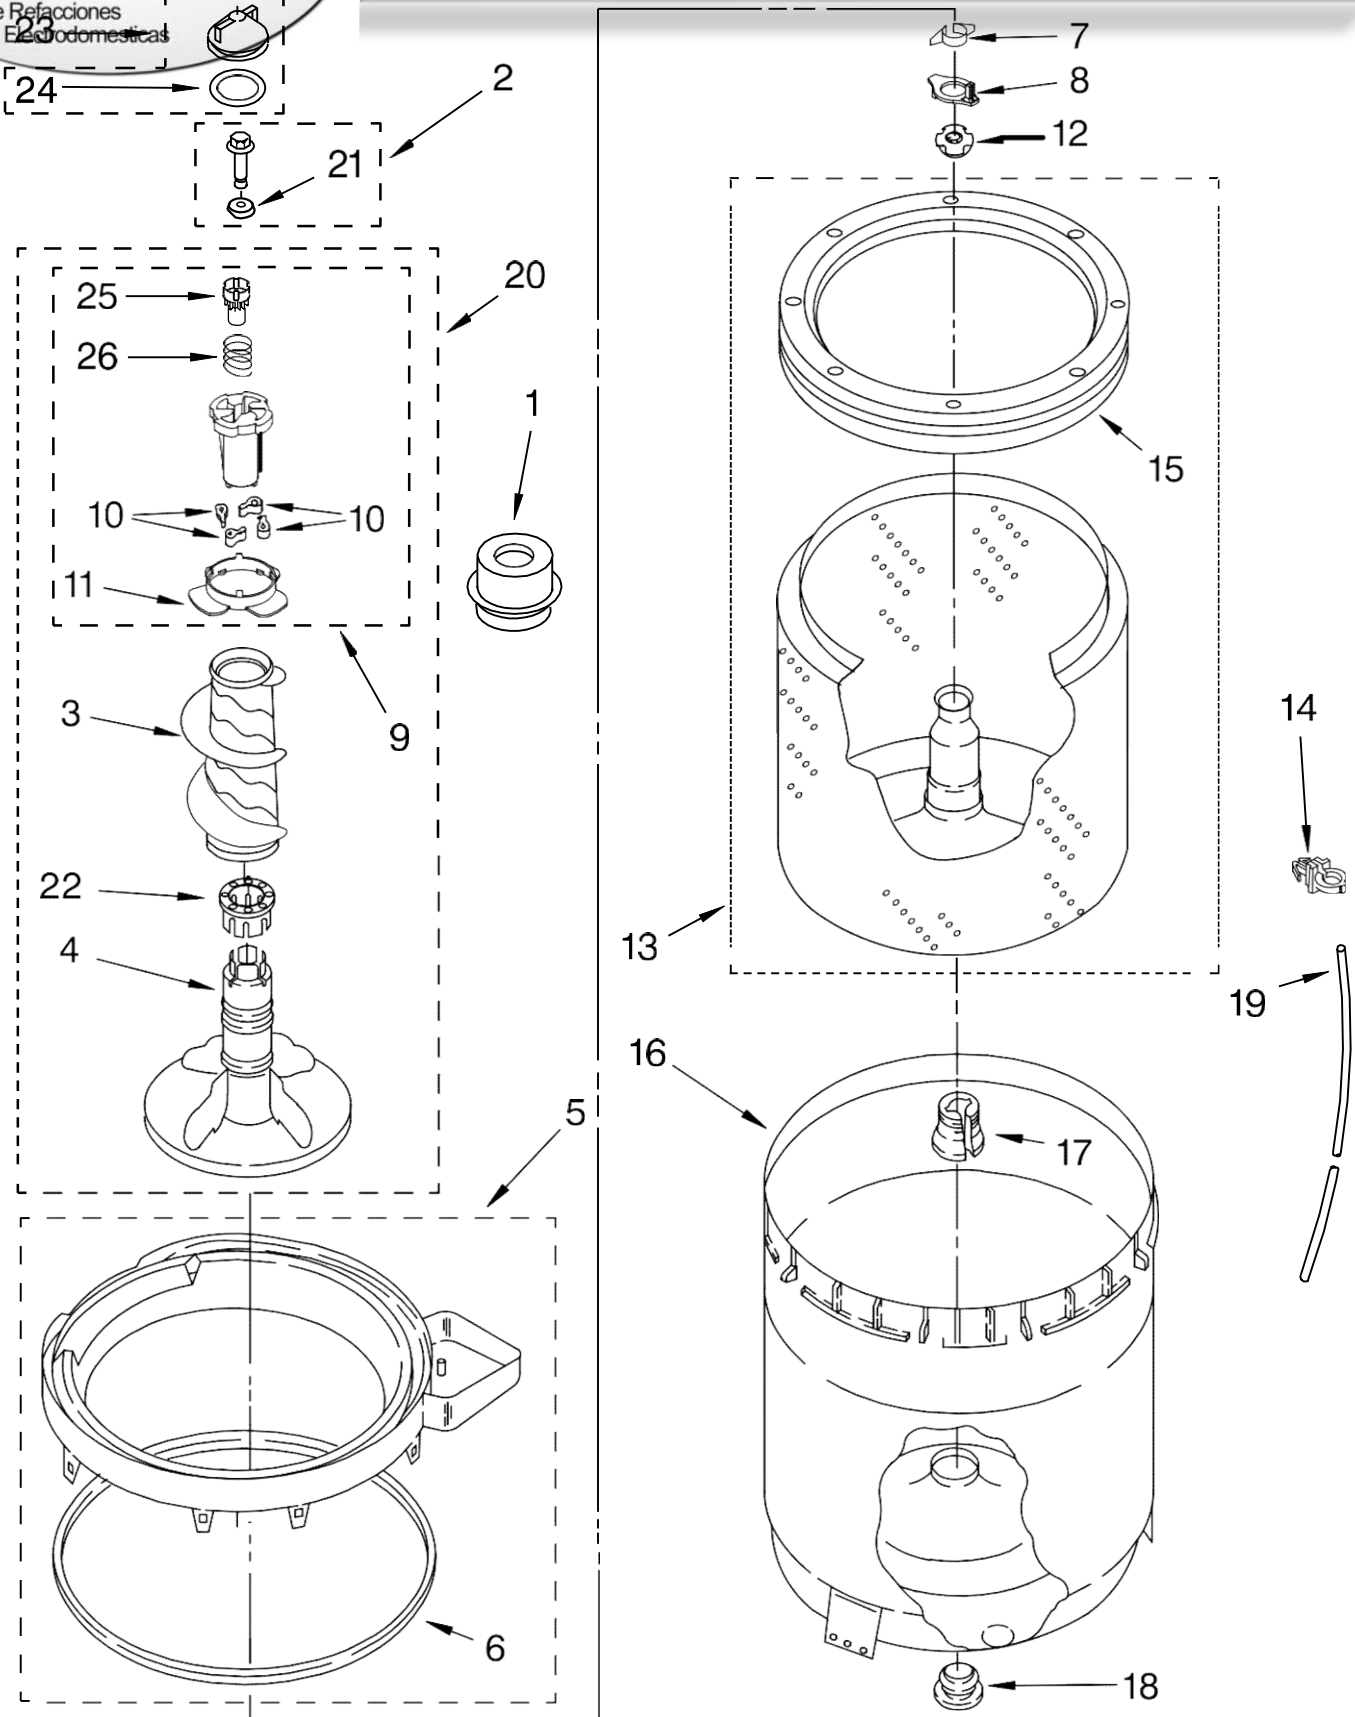

LAVADORA 7MWT97710TQ0

Illus. No.	Part No.	DESCRIPTION
1	3976300	Washer, Water Inlet Hose (4) (1-1/16 x 5/8)
2		Hose, Water Inlet (2)
	8571377	Blue Coupler
	8571378	Red Coupler
3	8314879	Shield, Inlet Valve
4	9740848	Screw, 8-18 x 1/2
5	8568314	Strap, Console (2)
6	8318015	Panel, Rear
7	62747	Pad, Rear Panel
8	W10122138	Hose, Drain Assembly (Includes items 19 & 27)
9	3951702	Timer, Control (60 Hz.) (Motor Not A Service Part)
10	8055003	Clip, Harness & Pressure Hose
11	90767	Screw, 8-18 x 3/8
12	8577843	Switch, Water Level

Illus. No.	Part No.	DESCRIPTION
13	8566003	Bracket, Control
14	W10115689	Cord, Power (Includes Item 15)
15	3952821	Strain Relief, Power Cord
16	8565957	Cap, End (L.H.) (Includes Item 34)
17	3400073	Screw, Ground
18	3952164	Valve, Water Mixing
19	8541667	Clamp, Hose
20	3400073	Screw, Ground
21	301958	Clamp, Hose
22	8541607	Hose, Vacuum Break
23	370450	Clamp, Hose
24	387606	Break, Vacuum
25	8565954	Cap, End (R.H.) (Includes Item 34)
26	8318046	Clip, Capacitor
27	8541668	Clamp, Leg
28	8572717	Capacitor, Motor Start
29	8519200	Support, Rear Panel
30	3363366	Clamp, Hose

Illus. No.	Part No.	DESCRIPTION
31	8317496	Clamp, Hose
32	3951449	Hose, Pump To Tub (Includes Item 30)
33	62863	Screw, 10-16 x 3/8
34	8312709	Clip, Console
35	3949187	Switch, Rotary
36	3400818	Screw, Timer Mounting
37	3949184	Switch, Water Temperature
38	8317975	Retainer, Harness
39	W10115430	Panel, Console
40	8541669	Bucket, Drain Hose (Left Half)
41	8541658	Bucket, Drain Hose (Right Half)
42	8577378	U-Bend, Drain Hose
43	3347868	Cable Tie
44	8566022	Knob, Timer
45	8566018	Dial, Timer
46	8565944	Knob, Control
47	8536939	Clip, Knob
48	W10152820	Harness, Wiring (For Detail See Pages 9 & 10)
49	694419	Buzzer, Mini

LAVADORA 7MWT97710TQ0

FOR ORDERING INFORMATION REFER TO PARTS PRICE LIST