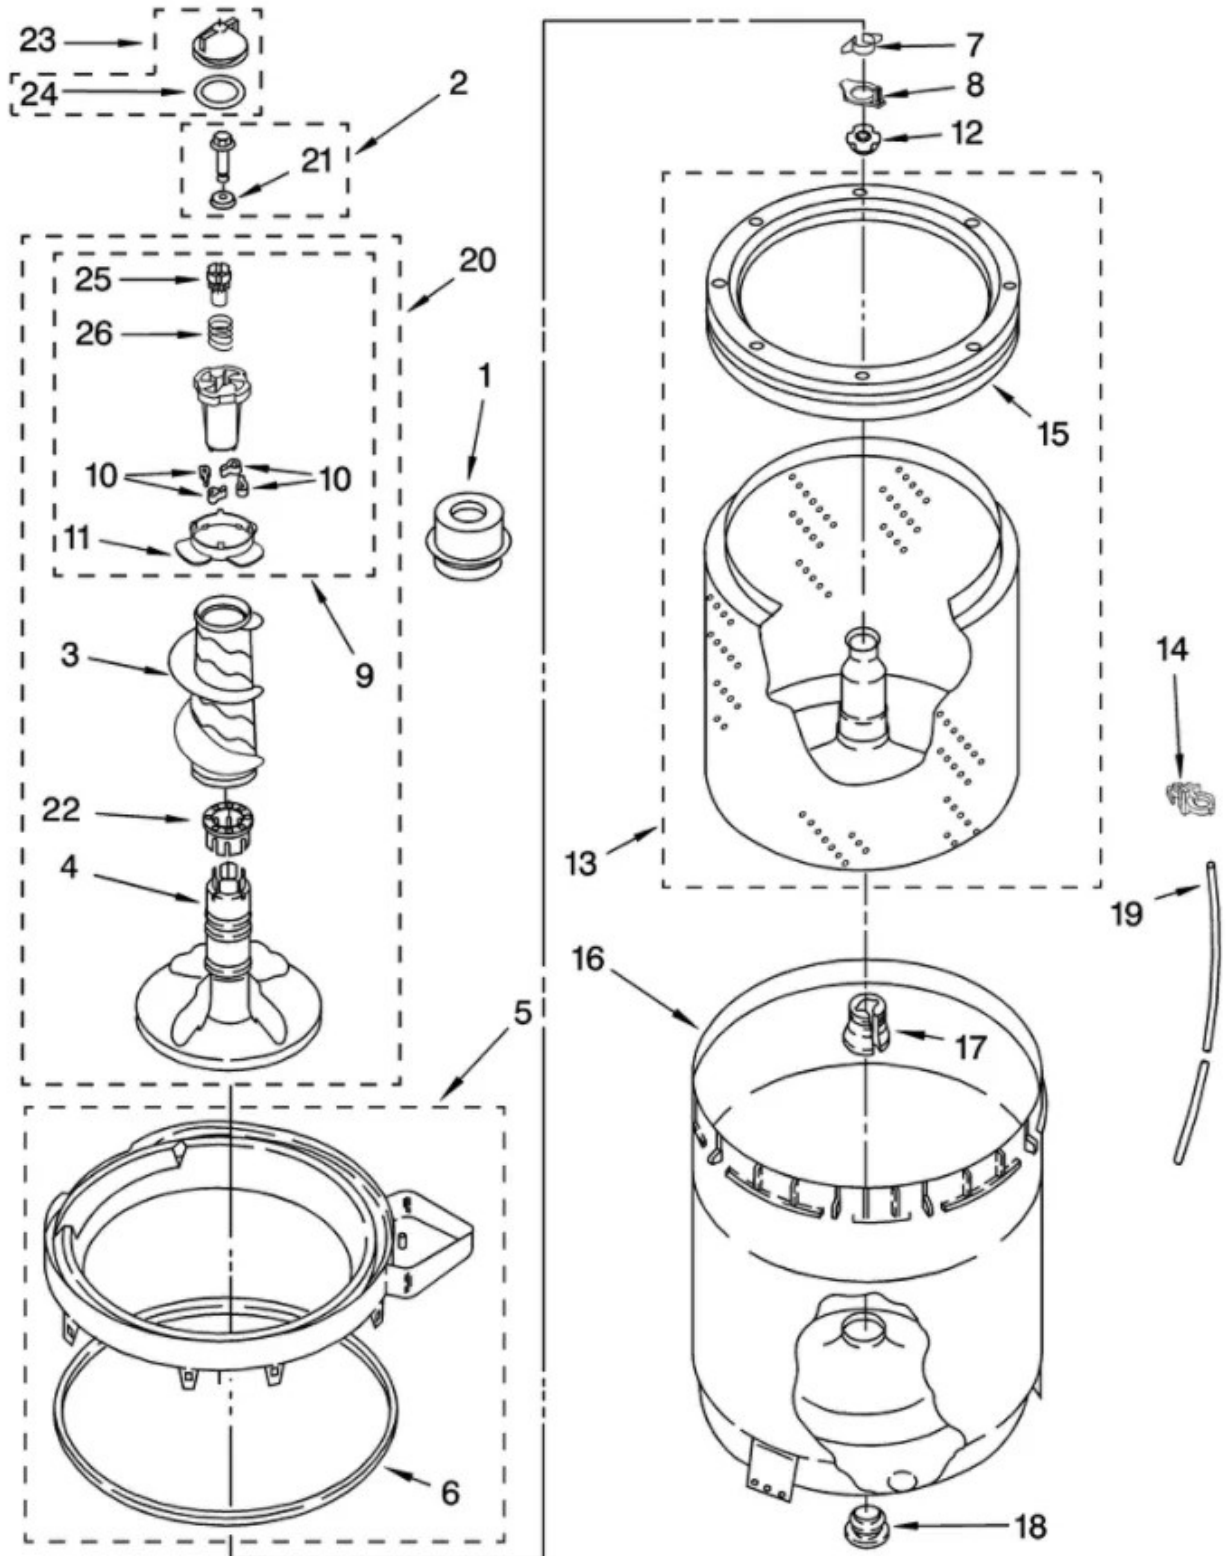

Distribuidor Autorizado

SurteRápido.com

Venta de Refacciones
Electrodomesticas

LAVADORA 7MWT97730TQ1

Distribuidor Autorizado

SurteRápido.com

Venta de Refacciones
Electrodomesticas

LAVADORA 7MWT97730TQ1

Guía	Descripción	N.P.
1	WASHER DISPENSER ASSEMBLY	8580006
2	WASHER AGITATOR BOLT	358237
3	WASHER AGITATOR AUGER	8054468
4	WASHER AGITATOR	8578209
5	WASHER TUB RING ASSEMBLY	8528150
6	WASHER TUB SEAL	3976308
7	WASHER AGITATOR CLIP	3354845
8	WASHING MACHINE WASHER	8543666
9	WASHER AGITATOR CAM REPAIR KIT	8537434
10	AGITATOR DOG	285770
11	WASHER AGITATOR CAM BEARING	8055141
12	WASHER SPANNER NUT	21366
13	BASKET	8526016
14	HASNESS CLIP	2219077
15	WASHER BASKET BALANCE RING	387240
16	WASHER OUTER TUB	63849
17	WASHER DRIVE BLOCK	389140
18	WASHER TUB GASKET	383727
19	HOSE-WL	3347780
20	WASHER AGITATOR	8578210
21	WASHING MACHINE WASHER	3949550
22	WASHING MACHINE WASHER	8055228
23	INNER CAP	3354733
24	WASHER AGITATOR CAP SEAL	W10072840
25	WASHER AGITATOR SPRING RETAINER	8533540
26	SPRING	8055140