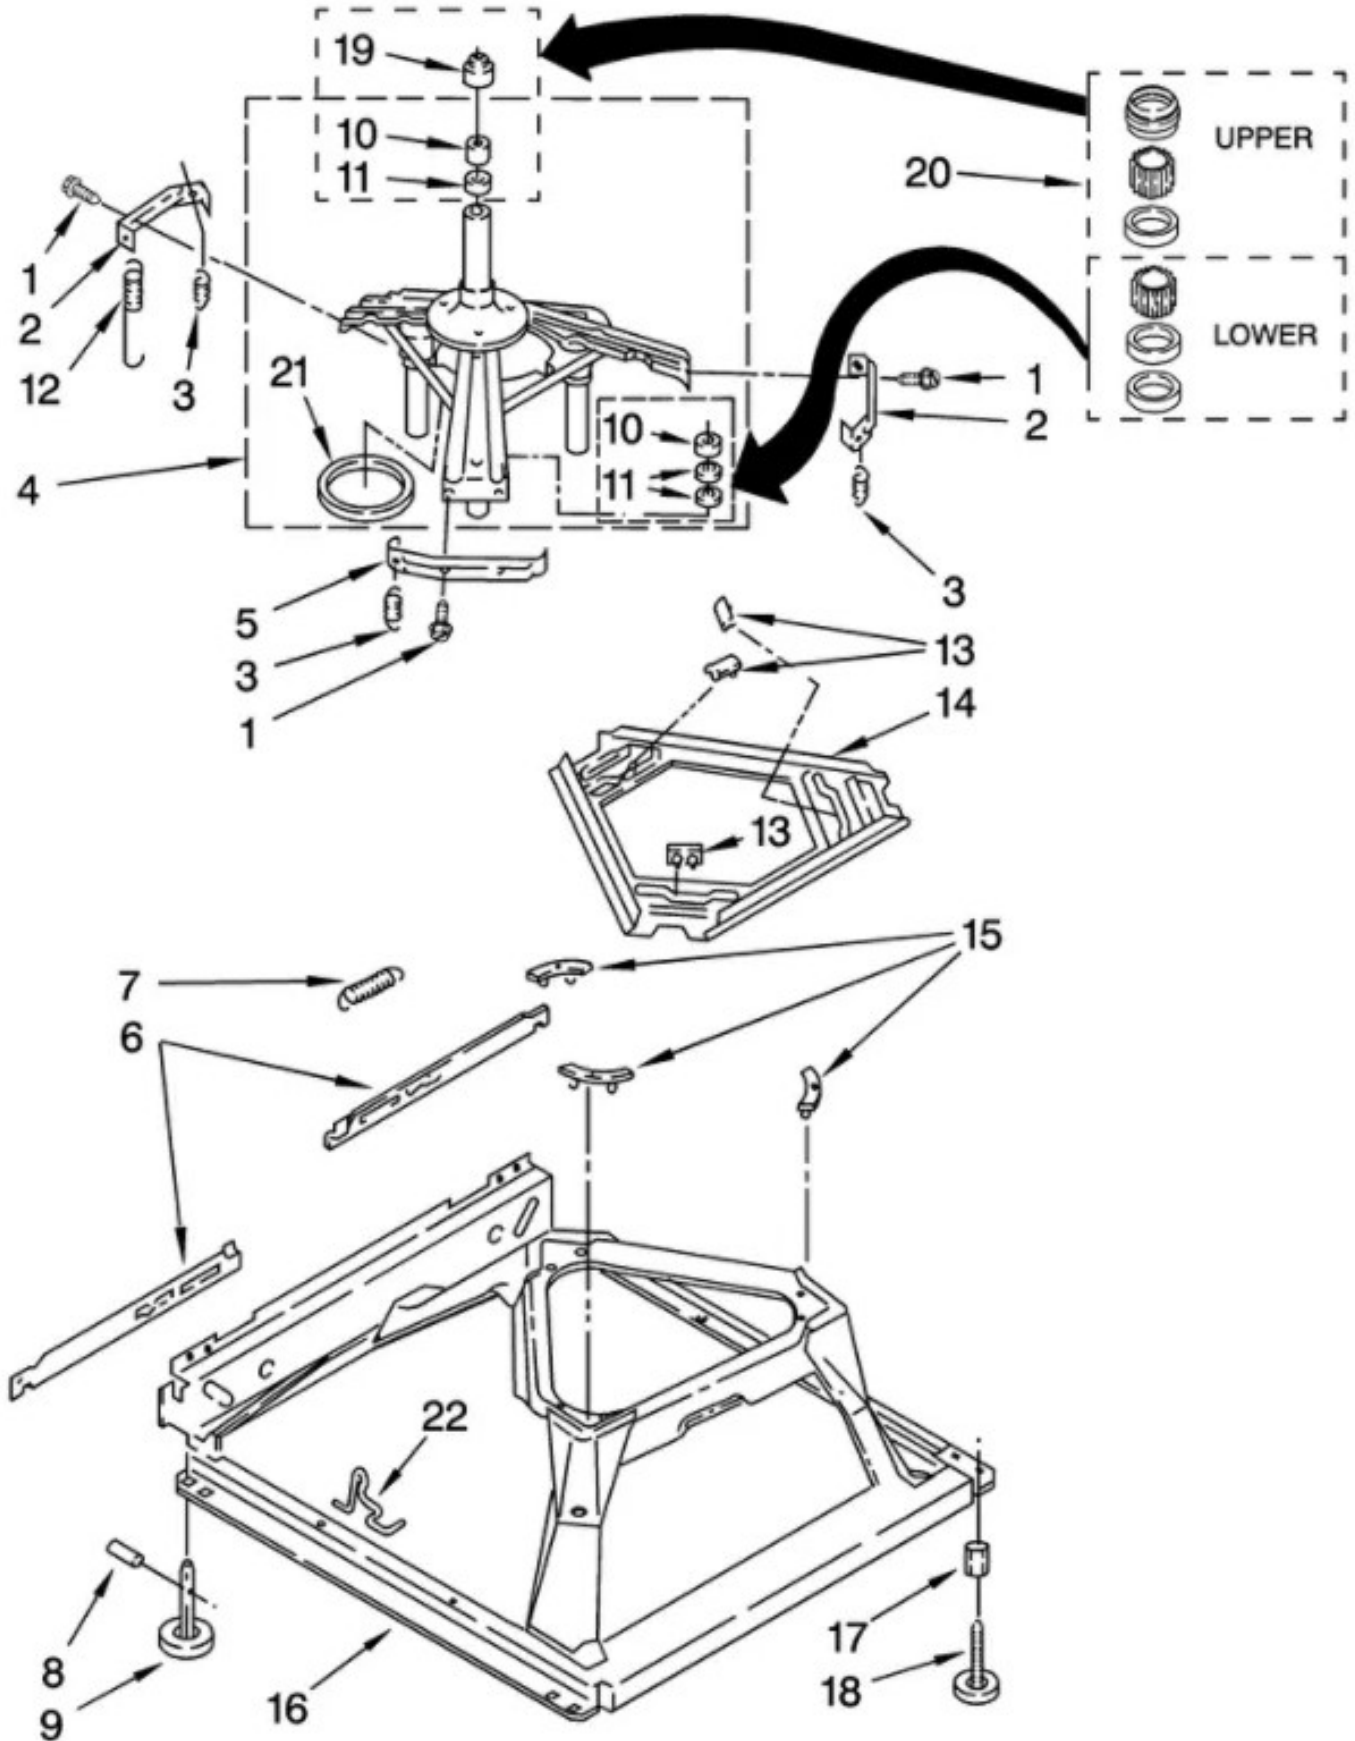

Distribuidor Autorizado

SurteRápido.com

Venta de Refacciones
Electrodomesticas

LAVADORA 7MWT97730TQ1

Distribuidor Autorizado

SurteRápido.com

Venta de Refacciones
Electrodomesticas

LAVADORA 7MWT97730TQ1

Guía	Descripción	N.P.
1	SCREW	3400076
2	BRACKET SPRING	64067
3	SPRING SUSPENSION	63907
4	SUPPORT	8575214
5	BRACKET	64065
6	LEVELING LINK ASSEMBLY	63466
7	SPRING SUSPENSION	62597
8	PIN, KNURLED	62837
9	FOOT	285244
10	CENTER POST UPPER DRIVE BEARING	8546455
11	SEAL	357409
12	COUNTERWEIGHT SPRING	388492
13	PAD	285219
14	WASHER SKATE PLATE	3946509
15	SUSPENSION PAD	3363660
16	BASE	285771
17	WASHER LEVELING LEG LOCKING NUT	3359452
18	WASHER LEVELING LEG	W10001130
19	WASHER TUB SEAL	8577376
20	WASHER BEARING AND SEAL KIT	285203
21	RING	63134
22	RETAINER	W10145155