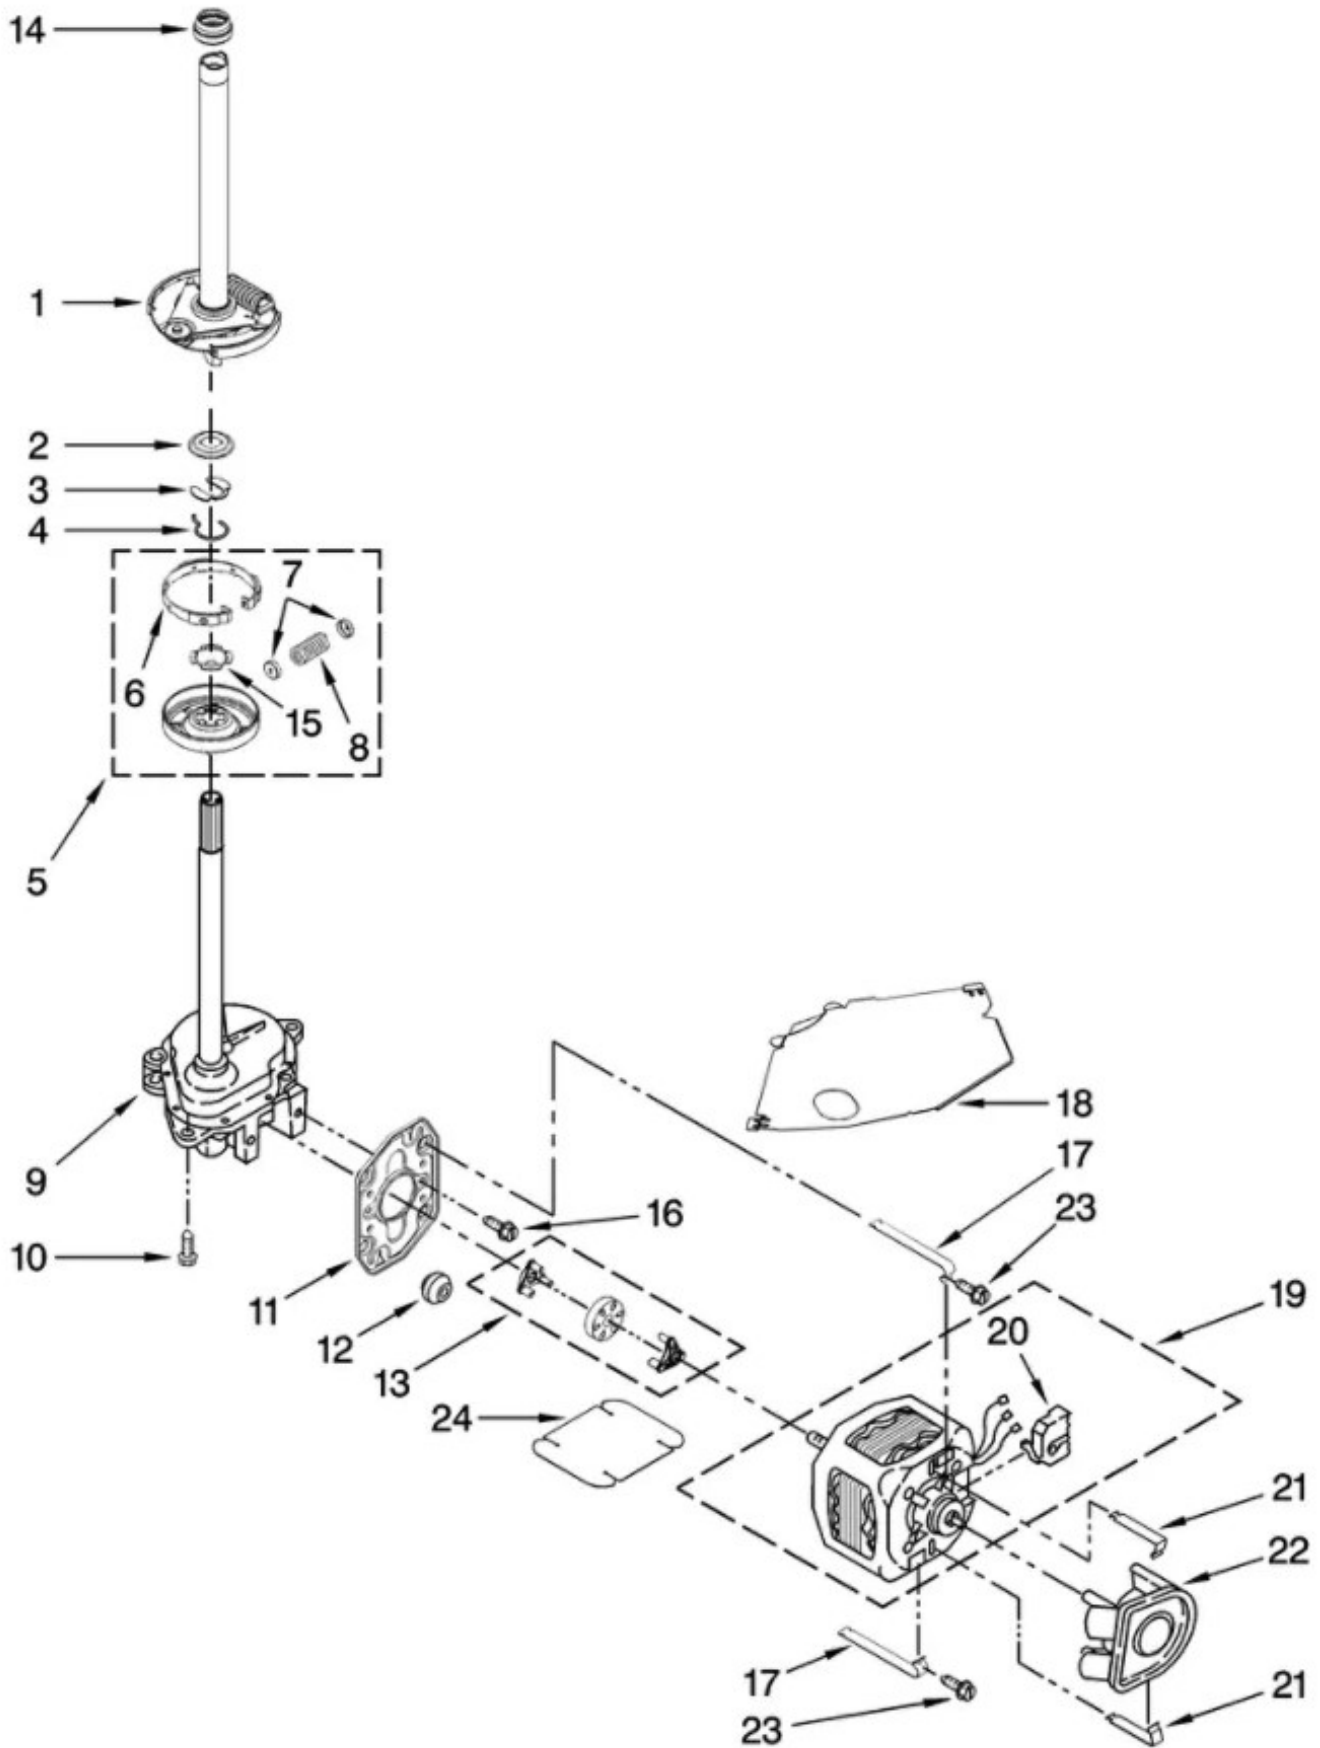

Distribuidor Autorizado

SurteRápido.com

Venta de Refacciones
Electrodomesticas

LAVADORA 7MWT97730TQ1

Distribuidor Autorizado

SurteRápido.com

Venta de Refacciones
Electrodomesticas

LAVADORA 7MWT97730TQ1

Guía	Descripción	N.P.
1	DRIVE BASKET	388952
2	WASHING MACHINE WASHER	63292
3	RING	62697
4	RING	63283
5	CLUTCH	285785
6	LINING	285790
7	CAP, CLUTCH SPRING	62646
8	SPRING	3946792
9	GEAR CASE	8532118
10	SCREW	3357334
11	PLATE	62611
12	WASHER DRIVE MOTOR GROMMET	62691
13	COUPLING	285753
14	SHAFT SEAL	8577374
15	CLIP	3355454
16	WASHER SCREW	3400516
17	WASHER MOTOR RETAINING CLIP	W10086010
18	MOTOR SHIELD	3362089
19	MOTOR	8528157
20	WASHER MOTOR SWITCH	3952056
21	WASHER DRAIN PUMP RETAINER CLIP	8546127
22	PUMP	3363394
23	WASHER SCREW	3387485
24	SHIELD	3946532