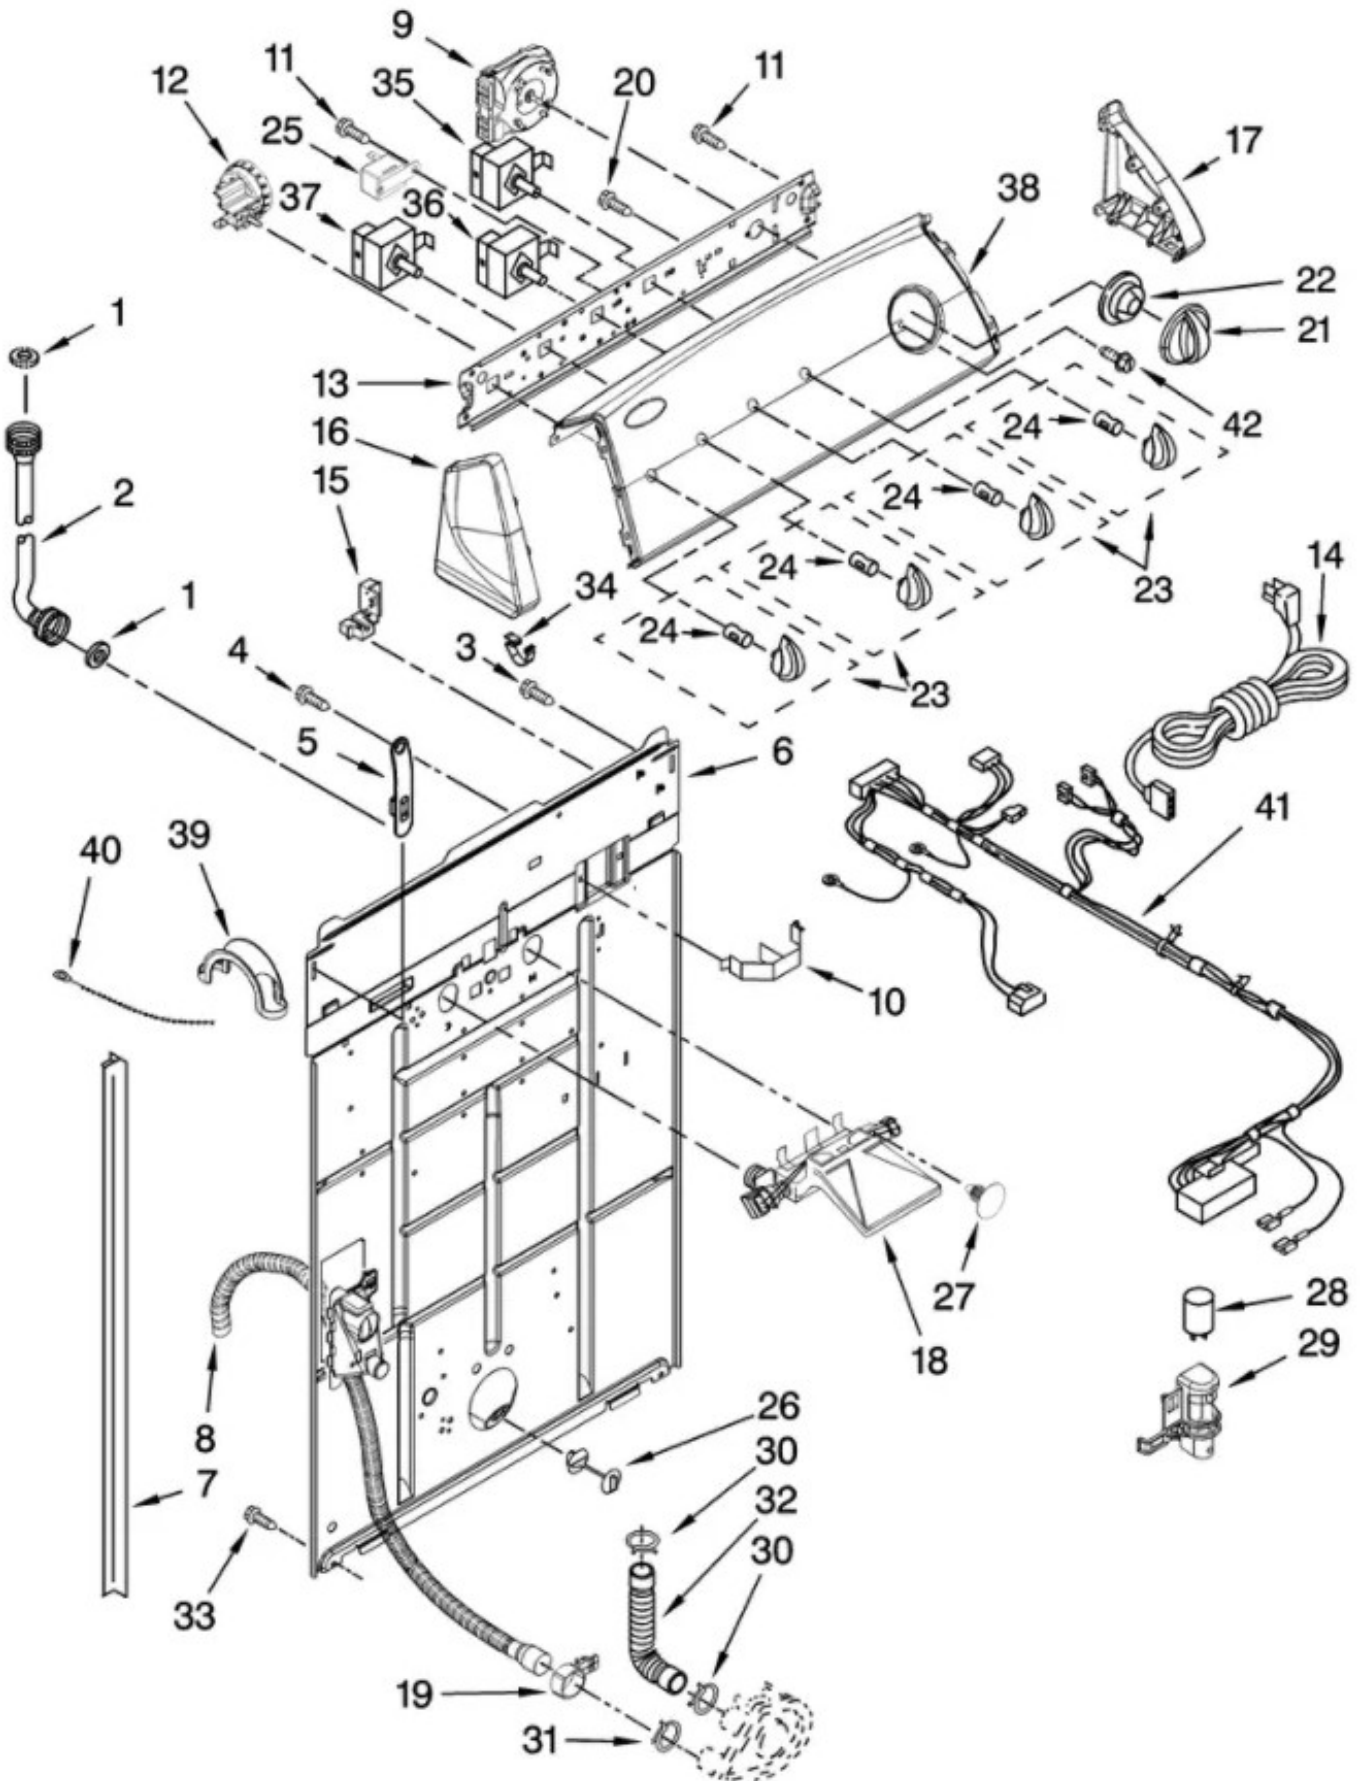

Distribuidor Autorizado

SurteRápido.com

Venta de Refacciones
Electrodomesticas

LAVADORA 7MWT97730TQ1

Distribuidor Autorizado

SurteRápido.com

Venta de Refacciones
Electrodomesticas

LAVADORA 7MWT97730TQ1

Guía	Descripción	N.P.
1	WASHER	W10242307
2	FILL HOSE	W10194210
2A	FILL HOSE	89503
3	SCREW	3351614
4	SCREW	9740848
5	WASHER CONTROL PANEL STRAP	8568314
6	REAR PANEL	W10194450
7	PAD PANEL	62747
8	WASHER DRAIN HOSE	W10189267
9	TIMER	8577356
10	RETAINER	8055003
11	TAP SCREW	90767
12	WATER LEVEL SWITCH	8577842
13	BRACKET	8566003
14	POWER CORD	W10115689
15	RELIEF STIRRER	3952821
16	END CAP	8565957
17	END CAP	8565954
18	WASHER WATER INLET VALVE ASSM	W10140918
19	WASHER WIRE HARNESS RETAINER	8541668
20	WASHER SCREW	3400073
21	WASHER CONTROL KNOB	8566022
22	DIAL	8566018
23	DRYER CONTROL KNOB	8565944
24	LAUDRY APP CONTROL KNOB CLIP	8536939
25	DRYER BUZZER	694419
26	SUPPORT	8519200
27	RIVET	8582566
28	CAPACITOR	8572717
29	WASHER CAPACITOR STRAP	8318046
30	HOSE CLAMP	3363366
31	CLAMP	285655
32	PUMP HOSE	285871
33	SCREW	3390631
34	LAUDRY APP END CAP CLIP	8312709