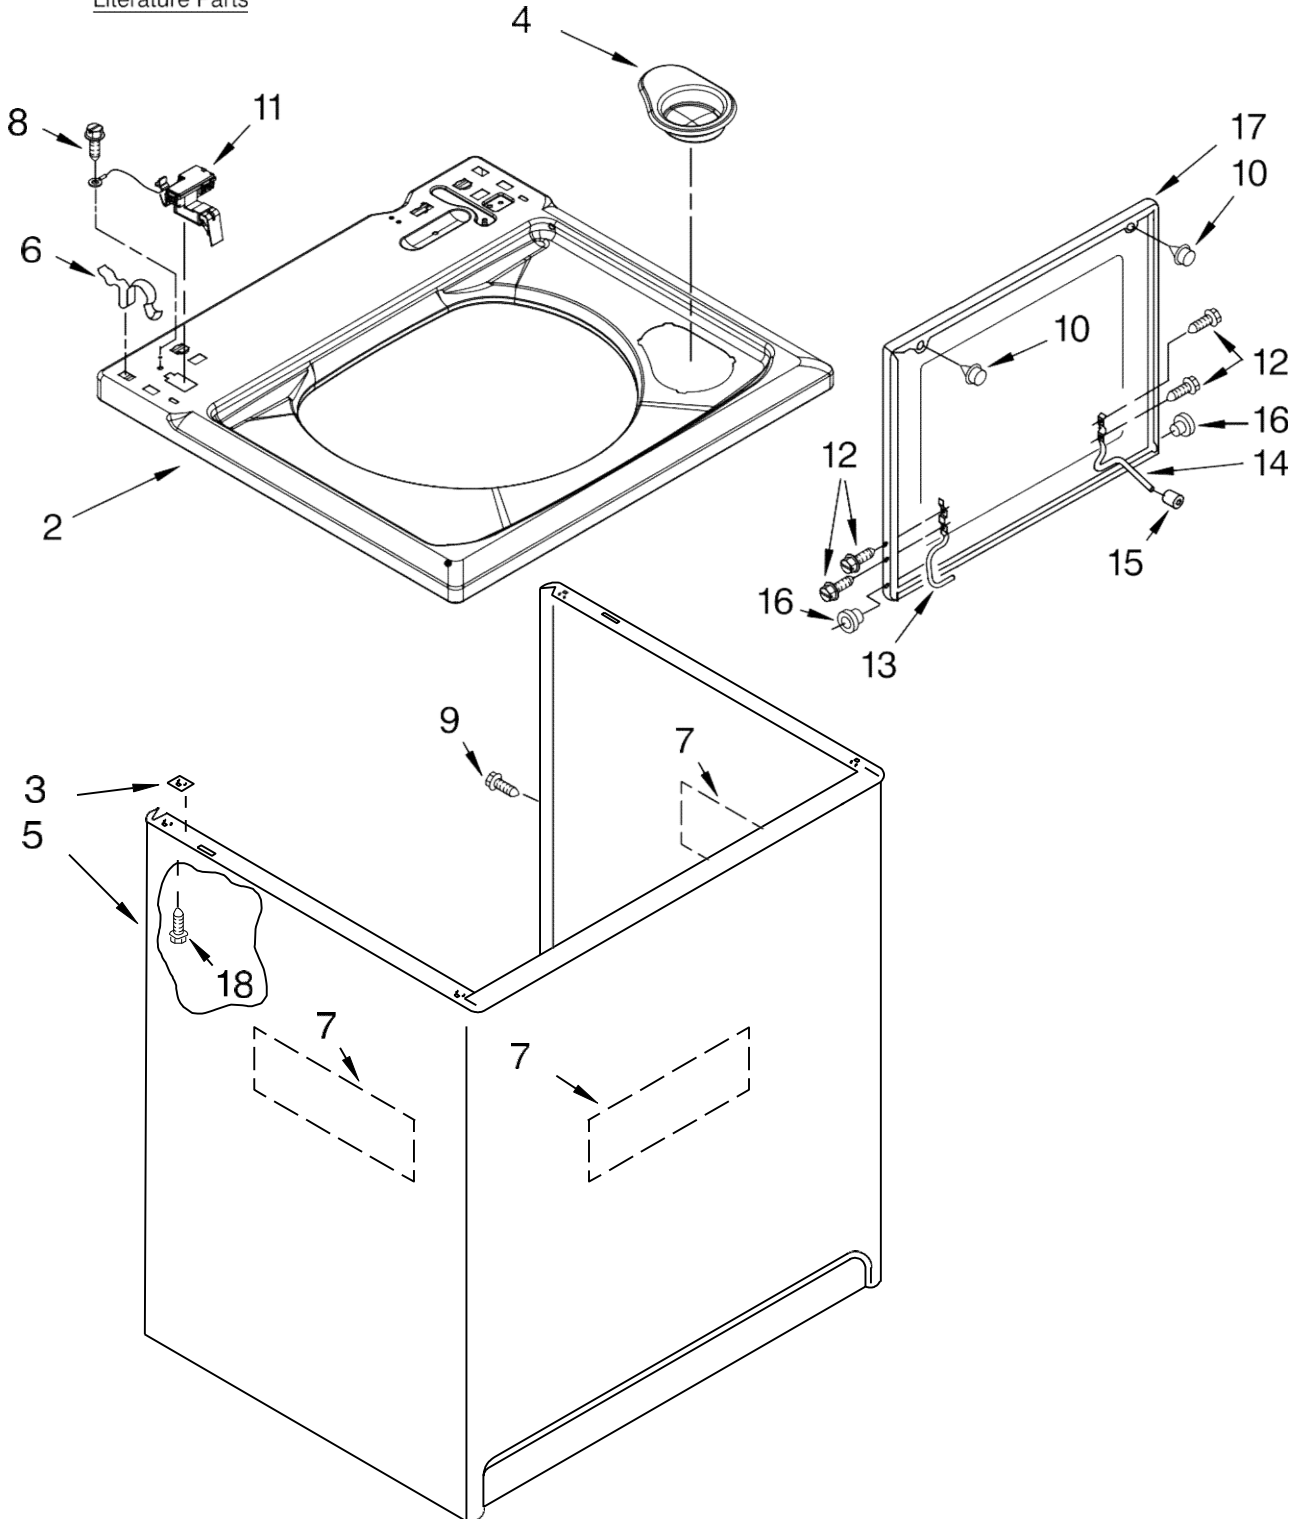

Part No. 8181241

FOR ORDERING INFORMATION REFER TO PARTS PRICE LIST

Lavadora Whirlpool 7MWT97900SM0

Illus. No.	Part No.	DESCRIPTION
1		Literature Parts
	W10071230	Installation Instructions
	8539806	Use & Care Guide
	8558670	Feature Sheet
	8577179	Energy Guide
	8563997	Wiring Diagram
2	8543488	Top
3	62750	Spacer, Cabinet To Top (4)
4	8566266	Dispenser, Bleach
5	63424	Cabinet
6	62780	Clip, Top & Cabinet & Rear Panel (2)
7	3349654	Cabinet-Sound Damper
8	3351614	Screw, Ground
9	3357011	Screw, 10-16 x 1/2
10	9724509	Bumper, Lid (2)
11	8318084	Switch, Lid
12	355274	Screw, Lid Hinge Mounting (4)
13	8559336	Hinge, Lid (L.H.)
14	54583	Hinge, Lid (R.H.)
15	19119	Bumper, Lid Hinge
16	8319539	Bearing, Lid Hinge (2)
17	8530100	Lid
18	3390631	Screw, 10-16 x 3/8 (4)