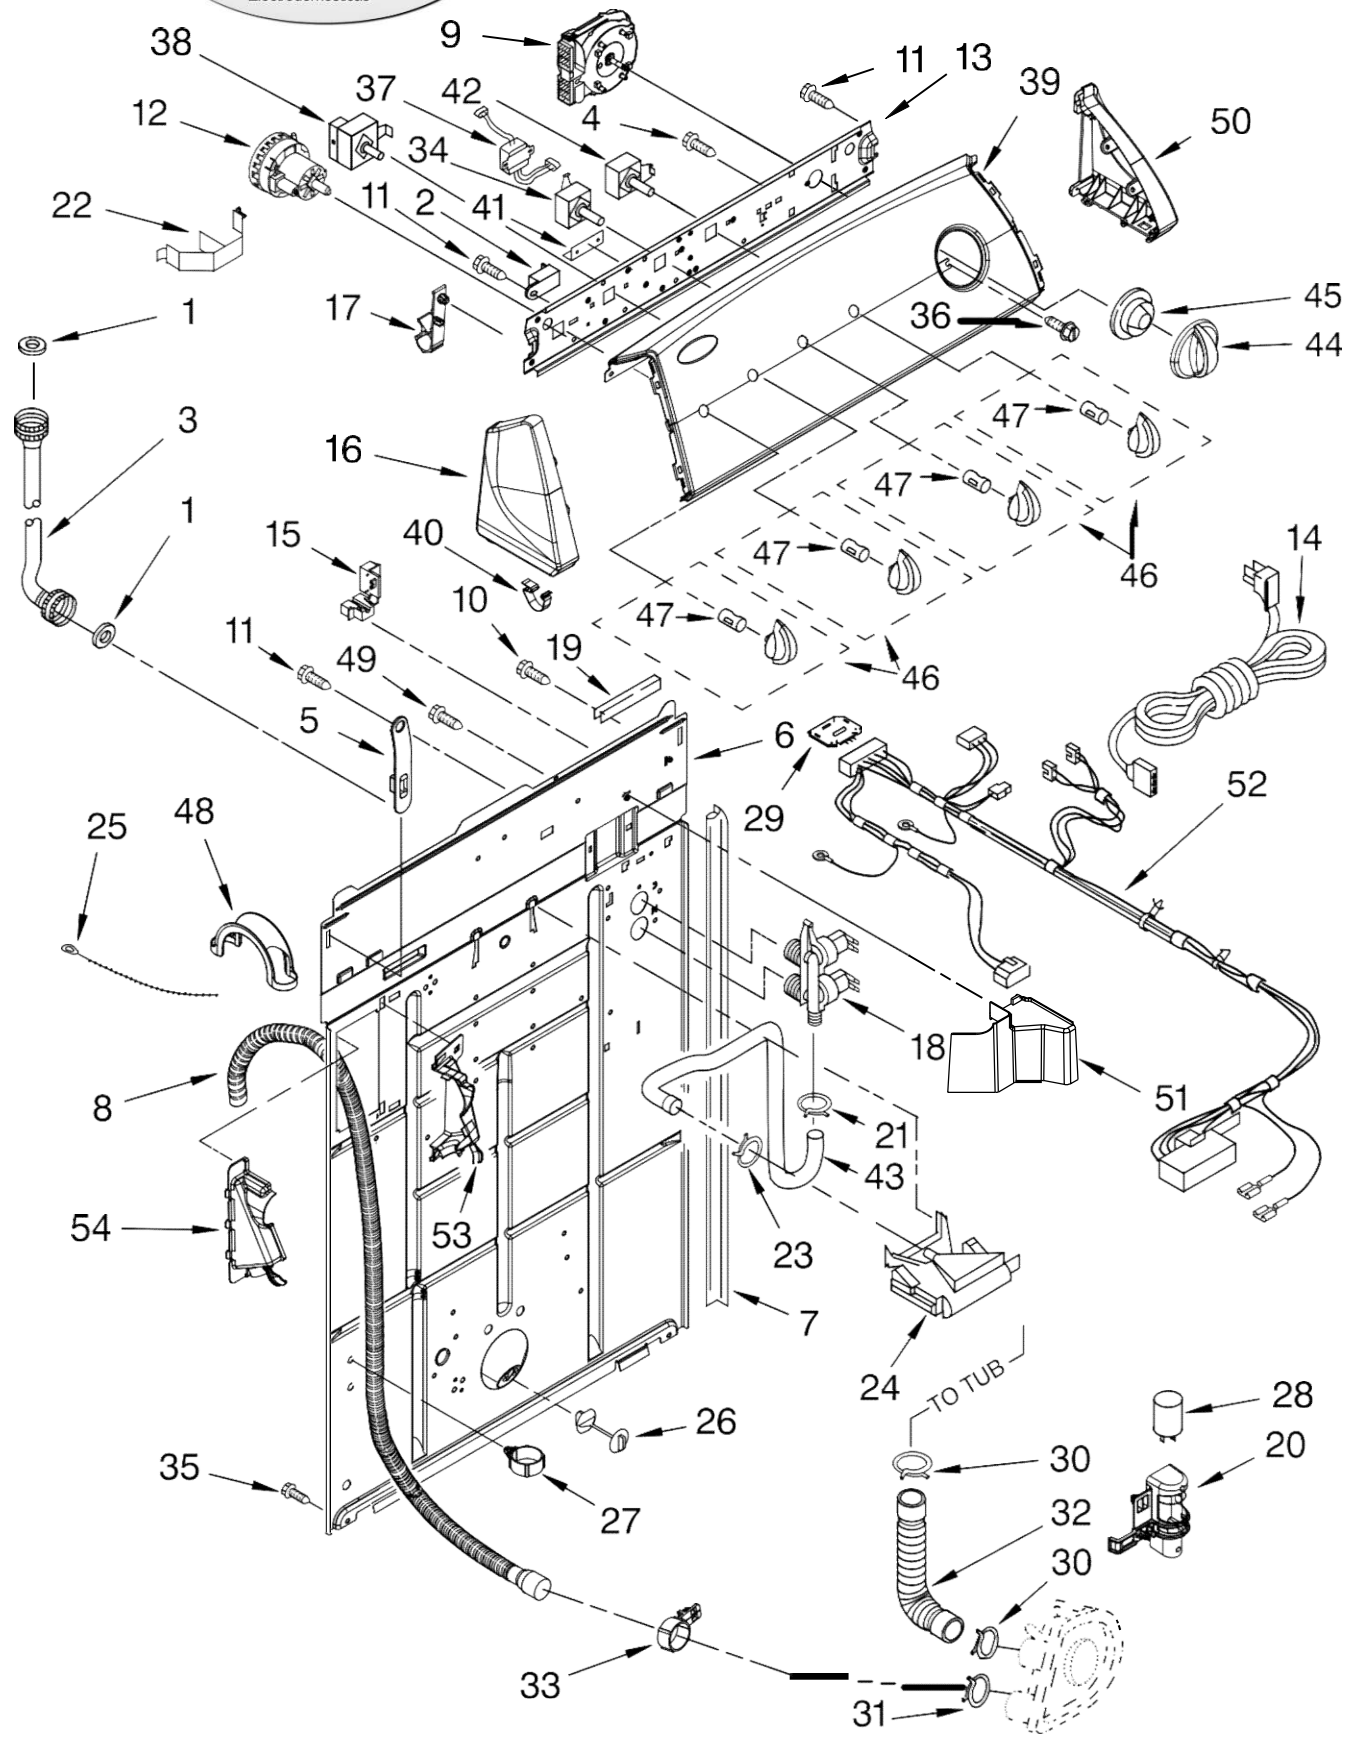

FOR ORDERING INFORMATION REFER TO PARTS PRICE LIST

Lavadora Whirlpool 7MWT97900SM0

Illus. No.	Part No.	DESCRIPTION	Illus. No.	Part No.	DESCRIPTION	Illus. No.	Part No.	DESCRIPTION
1	3976300	Washer, Water Inlet Hose (4) (1-1/16 x 5/8)	16	8565957	Cap, End (L.H.) (Includes Item 40)	36	3400818	Screw, Timer Mounting
2	694419	Mini, Buzzer	17	8317975	Retainer, Harness	37	3407174	Transformer
3		Hose, Water Inlet (2)	18	3979347	Valve, Water Inlet & Thermistor Assy.	38	3955774	Switch, Water Temperature
	8571377	Blue Coupler	19	303294	Edge Protector	39	8543023	Panel, Console
	8571378	Red Coupler	20	8318046	Clip, Capacitor	40	8312709	Clip, Console
4	3400073	Screw, Ground	21	301958	Clamp, Hose	41	8316039	Shield, ATC
5	8568314	Strap, Console (2)	22	8055003	Clip, Harness & Pressure Hose	42	3956080	Switch, Rotary
6	8318015	Panel, Rear	23	370450	Clamp, Hose	43	8317974	Hose, Vacuum Break
7	62747	Pad, Rear Panel	24	387606	Break, Vacuum	44	8566022	Knob, Timer
8	8559373	Drain Hose Assembly (Includes Items 27 & 33)	25	3347868	Cable Tie	45	8566018	Dial, Timer
9	3955765	Timer, Control (60 Hz.) (Motor Not A Service Part)	26	8519200	Support, Rear Panel	46	8565944	Knob, Control
10	3351614	Screw, Ground	27	8541667	Clamp, Hose	47	8536939	Clip, Knob
11	90767	Screw, 8-18 X 3/8	28	8572720	Capacitor, Motor Start	48	8577378	U-Bend, Drain Hose
12	3366845	Switch, Water Level	29	3407173	Control, ATC	49	9740848	Screw, 8-18 x 1/2
13	8566003	Bracket, Control	30	3363366	Clamp, Hose	50	8565954	Cap, End (R.H.) (Includes Item 40)
14	8559419	Cord, Power (Includes Item 15)	31	8317496	Clamp, Hose	51	8314879	Shield, Inlet Valve
15	8559337	Strain Relief, Power Cord	32	3951449	Hose, Pump To Tub (Includes Item 30)	52	W10066870	Harness, Wiring (For Detail See Pages 9 & 10)
			33	8541668	Clamp, Hose	53	8541669	Bucket, Drain Hose (Left Half)
			34	3950356	Switch, Rotary	54	8541658	Bucket, Drain Hose (Right Half)
			35	62863	Screw, 10-16 x 3/8