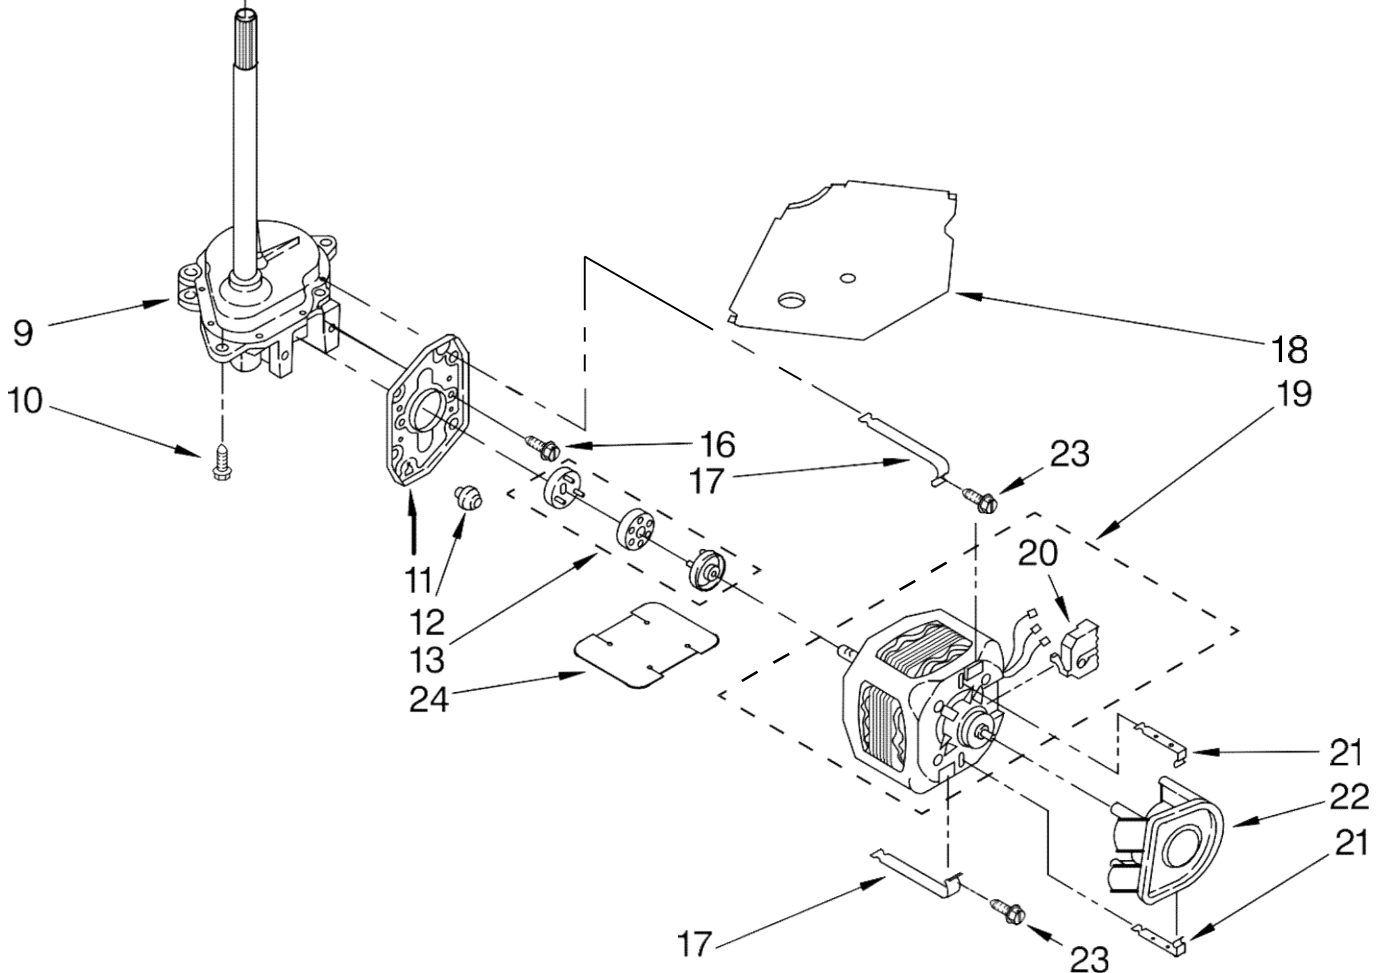

FOR ORDERING INFORMATION REFER TO PARTS PRICE LIST