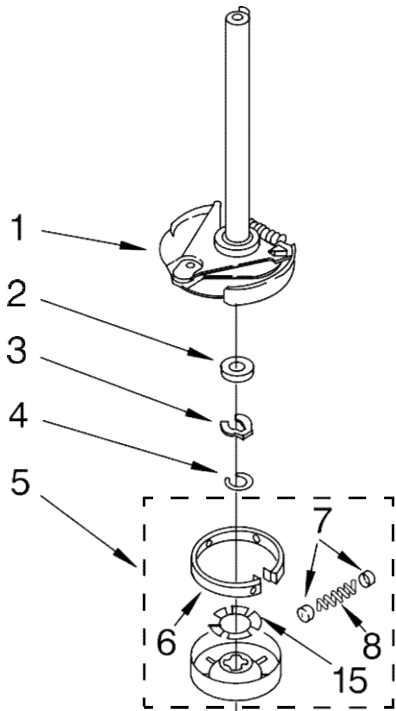

Illus. No.	Part No.	DESCRIPTION
1	388952	Brake & Drive Tube (Complete) (Refer to Page 11 For Further Breakdown)
2	63292	Washer, Spin Tube Thrust
3	62697	Ring, Spin Tube Support
4	63283	Ring, Retainer
5	3951311	Clutch (Complete)
6	3951308	Band & Lining, Clutch (Includes Items 7 & 8)
7	62646	Cap, Clutch Spring (2)
8	3946792	Spring, Clutch
9	8532118	Gearcase (Complete) (Refer To Page 12 Breakdown)

Illus. No.	Part No.	DESCRIPTION
10	3357334	Screw, Gearcase To Base (3)
11	62611	Plate, Motor Mount To Gearcase
12	62691	Grommet, Motor (4)
13	285753	Coupling, Motor & Isolation
15	3355454	Clip, Anti-Rattle
16	3400516	Screw
17	3349637	Retainer, Motor (2)
18	3362089	Shield, Tub To Motor
19	8529936	Motor, Main Drive
20	8529896	Switch, Main Drive Motor
21	8546127	Retainer, Pump (2)
22	3363394	Pump (Complete)
23	3387485	Screw, 10-16 x 5/8
24	8316060	Shield, Motor