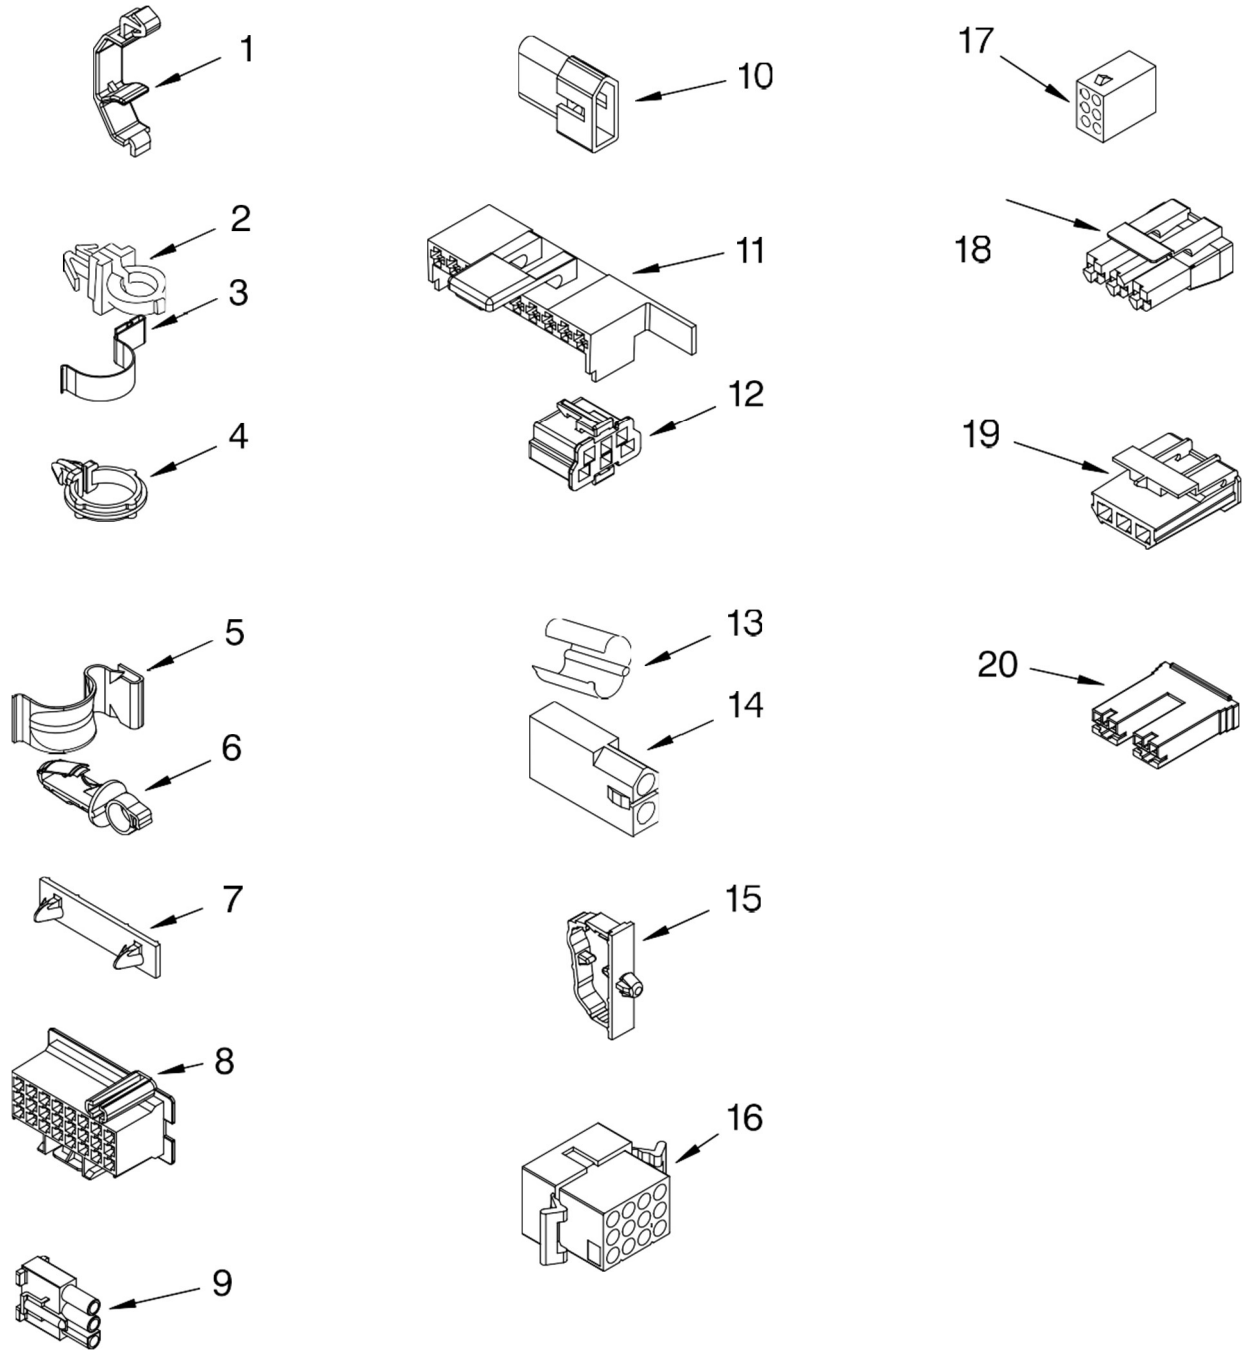

WH2J

FOR ORDERING INFORMATION REFER TO PARTS PRICE LIST

Lavadora Whirlpool 7MWT97900SM0

Illus. No.	Part No.	DESCRIPTION	Illus. No.	Part No.	DESCRIPTION	Illus. No.	Part No.	DESCRIPTION
1	3349557	Retainer, Harness	9	62889	Receptacle, Terminal (3-Way)	16	3390423	Block, Disconnect (12-Way)
2	388498	Clip, Harness				17	3347730	Receptacle (6-Way)
3	3347812	Clip, Harness	10	353424	Plug, Terminal (3-Way)	18	3948617	Connector (T.P.A.) (3-Circuit)
4	3352501	Clip, Harness (Push-In)	11	62505	Block, Disconnect (Motor 2 Speed)	19	3360056	Plug (T.P.A.) (3-Circuit) (Pressure Switch)
5	90016	Clip, Harness (Half-Harness)	12	3347243	Block, Disconnect	20		Block, Connector
6	3390496	Clip, Harness	13	63523	Protector		3354925	Natural
7	389379	Retainer, Harness	14	717252	Connector (2-Way)		3354926	Red
8		Timer, Block Disconnect	15	3352944	Clip, Harness			
	3948614	Natural						
	352089	Black						

FOR COMPLETE WIRING HARNESS REFER TO CONTROL AND REAR PANEL PARTS PAGE

WH2J

FOR ORDERING INFORMATION REFER TO PARTS PRICE LIST