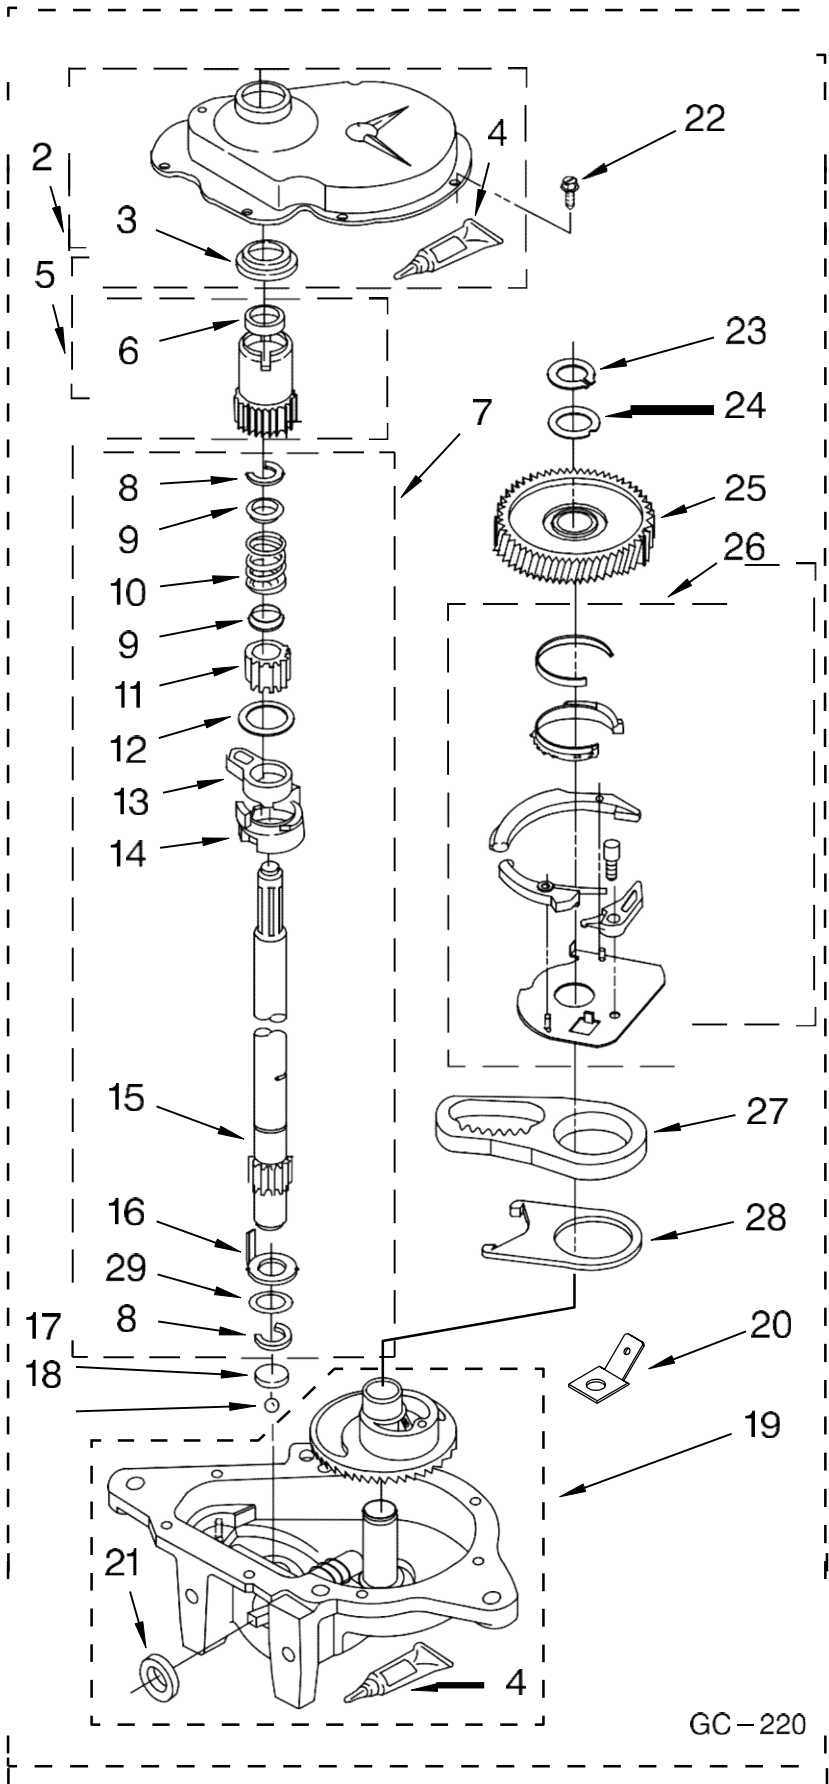

Illus. No.	Part No.	DESCRIPTION
1	8532118	Gearcase (Complete)
2	285202	Cover, Gearcase
3	3349985	Seal, Gearcase Cover
4	285195	Sealer, Gasket (.20 Fl. Oz.) (6 ml)
5	63320	Pinion, Spin (Includes Illus. 25)
6	356427	Seal, Spin Pinion
7	389387	Shaft, Agitator (Complete)
8	90369	Ring, Retaining (2)
9	62677	Retainer, Spring (2)
10	62676	Spring, Agitate
11	63273	Gear, Agitate (Includes 15 & 29)
12	62619	Washer, Agitate Gear
13	62580	Cam Follower (Includes 14)
14	62581	Cam, Agitate (Includes 13)
15	285509	Shaft, Agitator (Includes 11 & 29)
16	62618	Washer, Cam Thrust
17	16018	Bearing, Thrust (Includes 18)
18	85529	Ball, Bearing (Includes 17)
19	389230	Bottom and Pinion, Gearcase
20	3949116	Block Tab, Terminal
21	285352	Seal, Thrust Plug
22	3351614	Screw, Gearcase Cover Mounting (8) (10-24 x 3/8)
23	3362552	Ring, Retaining
24	285735	Washer Kit, Thrust
25	62570	Gear, Spin
26	388253	Neutral Assembly
27	3349296	Rack, Connecting
28	62621	Actuator, Shift
29	388815	Washer, Intermediate