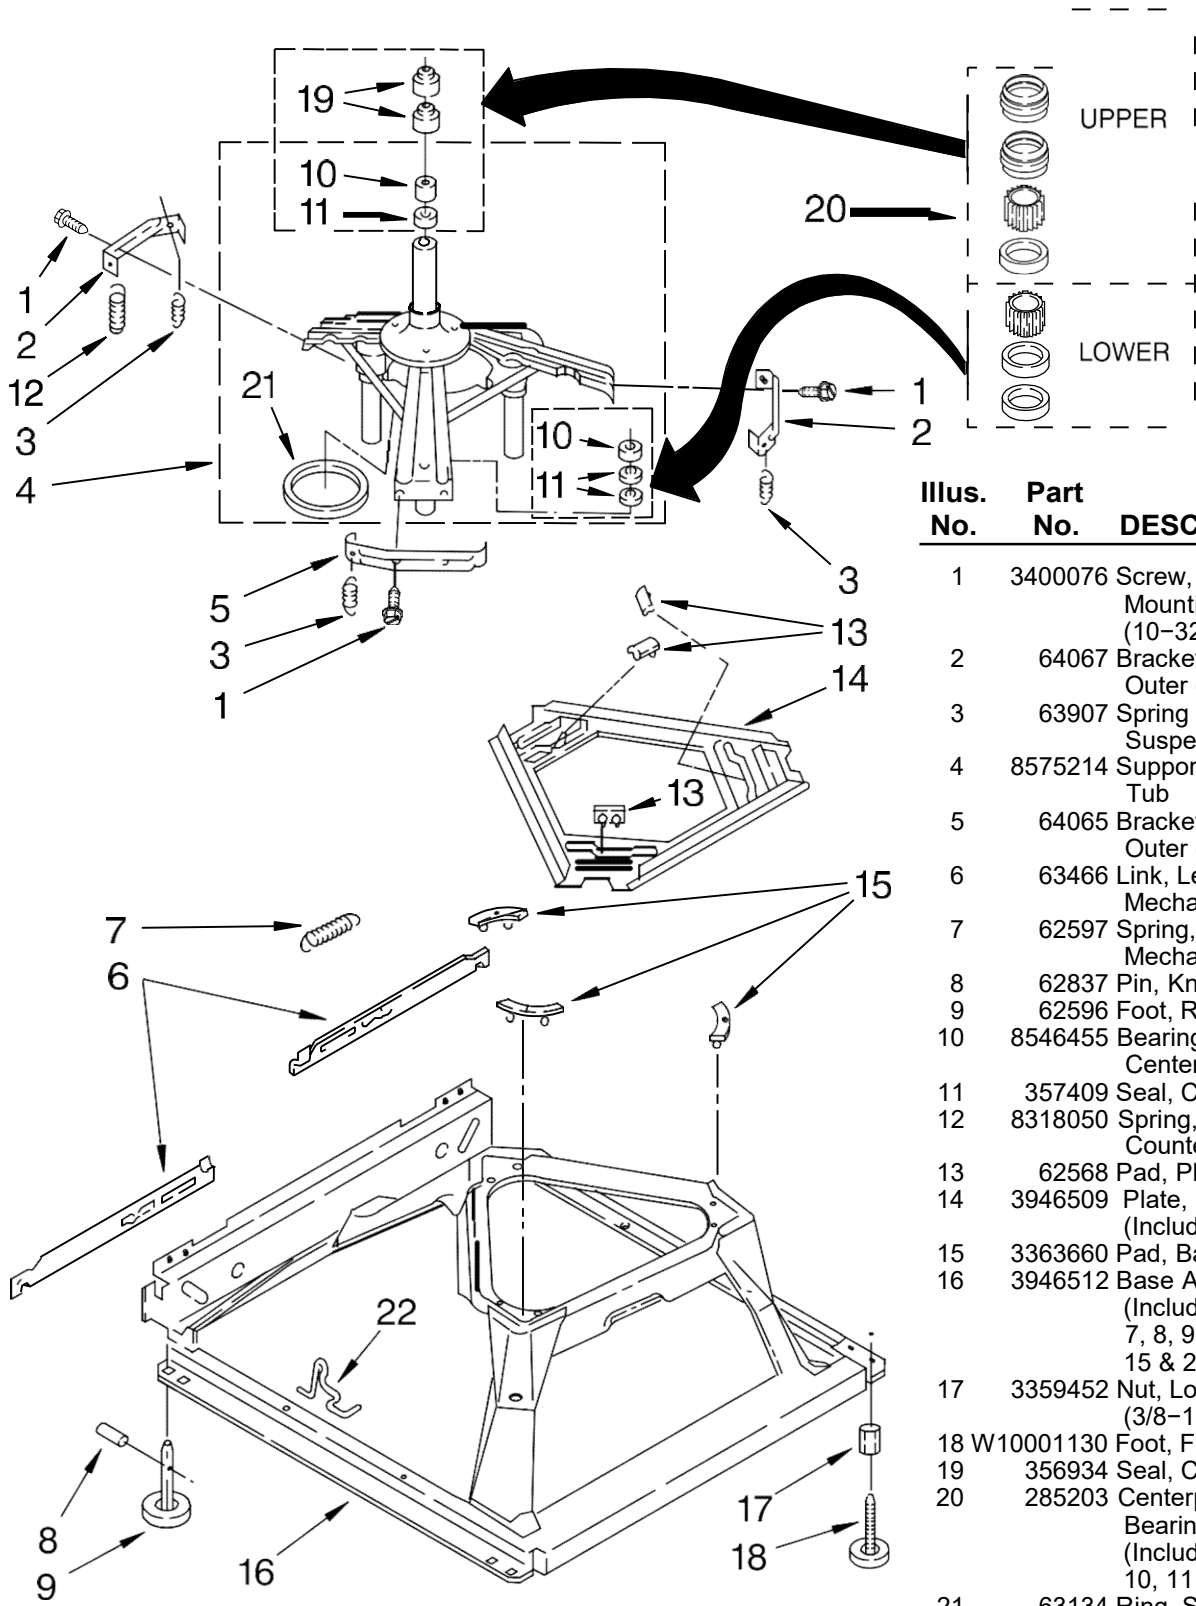

Lavadora Whirlpool 7MWT97900SM0

Illus. No.	Part No.	DESCRIPTION
1	3400076	Screw, Bracket Mounting (10-32 x 5/8)
2	64067	Bracket, Spring Outer (2)
3	63907	Spring Suspension,(3)
4	8575214	Support & Brake, Tub
5	64065	Bracket, Spring Outer (L.F.)
6	63466	Link, Leveling Mechanism (2)
7	62597	Spring, Leveling Mechanism
8	62837	Pin, Knurled
9	62596	Foot, Rear (2)
10	8546455	Bearing, Centerpost (2)
11	357409	Seal, Centerpost (3)
12	8318050	Spring, Counterweight
13	62568	Pad, Plate
14	3946509	Plate, Suspension (Includes Item 13)
15	3363660	Pad, Base
16	3946512	Base Assembly (Includes Items 6, 7, 8, 9, 13, 14, 15 & 22)
17	3359452	Nut, Lock (2) (3/8-16)
18	W10001130	Foot, Front (2)
19	356934	Seal, Centerpost (2)
20	285203	Centerpost Bearing Kit (Includes Items 10, 11 & 19)
21	63134	Ring, Sound Deadening
22	63806	Retainer, Suspension Spring

FOR ORDERING INFORMATION REFER TO PARTS PRICE LIST