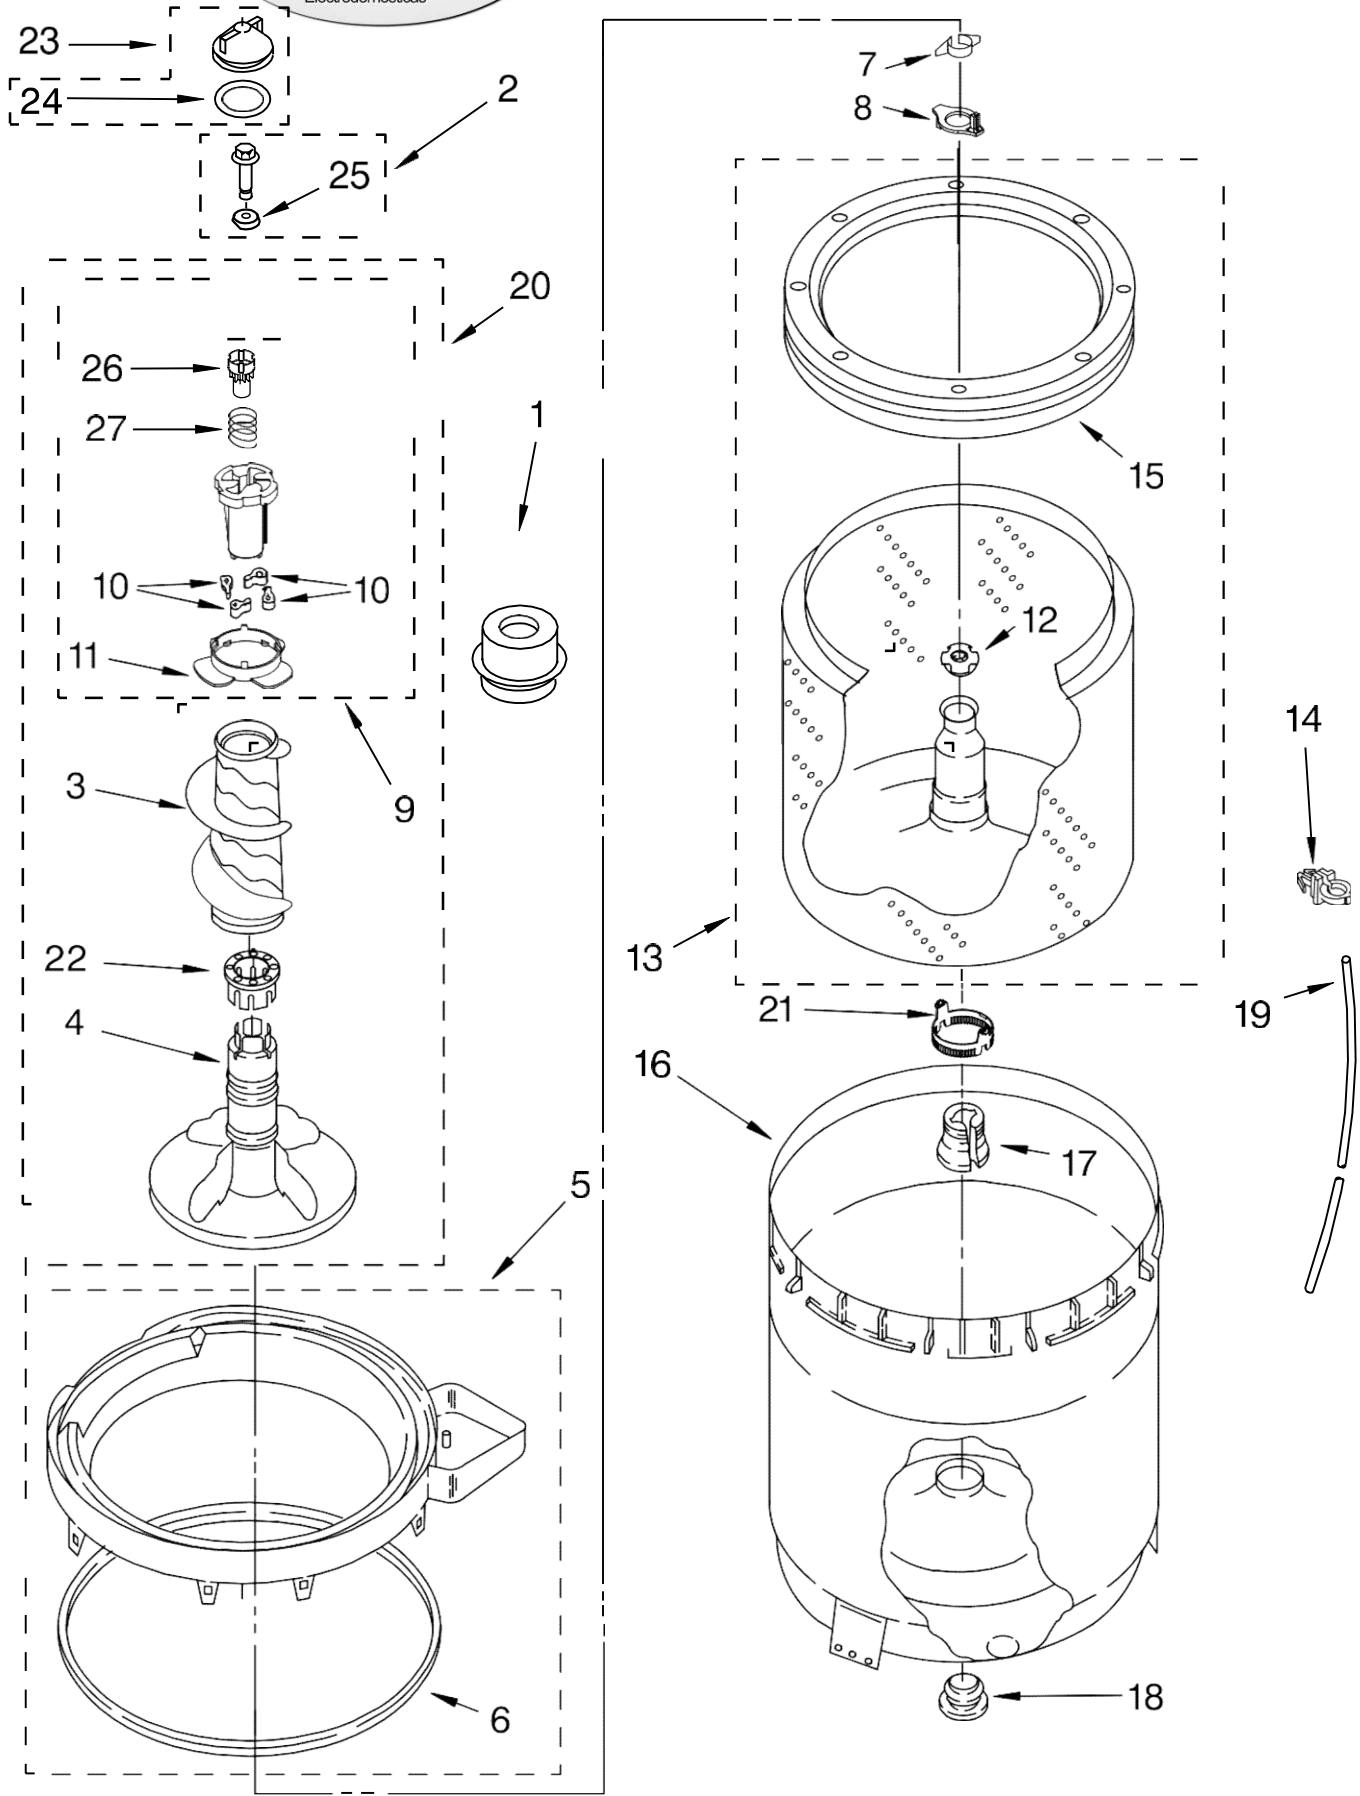

FOR ORDERING INFORMATION REFER TO PARTS PRICE LIST

FOR ORDERING INFORMATION REFER TO PARTS PRICE LIST

Lavadora Whirlpool 7MWT97900SM0

Illus. No.	Part No.	DESCRIPTION	Illus. No.	Part No.	DESCRIPTION	Illus. No.	Part No.	DESCRIPTION
1	3976300	Washer, Water Inlet Hose (4) (1-1/16 x 5/8)	16	8565957	Cap, End (L.H.) (Includes Item 40)	36	3400818	Screw, Timer Mounting
2	694419	Mini, Buzzer	17	8317975	Retainer, Harness	37	3407174	Transformer
3		Hose, Water Inlet (2)	18	3979347	Valve, Water Inlet & Thermistor Assy.	38	3955774	Switch, Water Temperature
	8571377	Blue Coupler	19	303294	Edge Protector	39	8543023	Panel, Console
	8571378	Red Coupler	20	8318046	Clip, Capacitor	40	8312709	Clip, Console
4	3400073	Screw, Ground	21	301958	Clamp, Hose	41	8316039	Shield, ATC
5	8568314	Strap, Console (2)	22	8055003	Clip, Harness & Pressure Hose	42	3956080	Switch, Rotary
6	8318015	Panel, Rear	23	370450	Clamp, Hose	43	8317974	Hose, Vacuum Break
7	62747	Pad, Rear Panel	24	387606	Break, Vacuum	44	8566022	Knob, Timer
8	8559373	Drain Hose Assembly (Includes Items 27 & 33)	25	3347868	Cable Tie	45	8566018	Dial, Timer
9	3955765	Timer, Control (60 Hz.) (Motor Not A Service Part)	26	8519200	Support, Rear Panel	46	8565944	Knob, Control
10	3351614	Screw, Ground	27	8541667	Clamp, Hose	47	8536939	Clip, Knob
11	90767	Screw, 8-18 X 3/8	28	8572720	Capacitor, Motor Start	48	8577378	U-Bend, Drain Hose
12	3366845	Switch, Water Level	29	3407173	Control, ATC	49	9740848	Screw, 8-18 x 1/2
13	8566003	Bracket, Control	30	3363366	Clamp, Hose	50	8565954	Cap, End (R.H.) (Includes Item 40)
14	8559419	Cord, Power (Includes Item 15)	31	8317496	Clamp, Hose	51	8314879	Shield, Inlet Valve
15	8559337	Strain Relief, Power Cord	32	3951449	Hose, Pump To Tub (Includes Item 30)	52	W10066870	Harness, Wiring (For Detail See Pages 9 & 10)
			33	8541668	Clamp, Hose	53	8541669	Bucket, Drain Hose (Left Half)
			34	3950356	Switch, Rotary	54	8541658	Bucket, Drain Hose (Right Half)
			35	62863	Screw, 10-16 x 3/8			