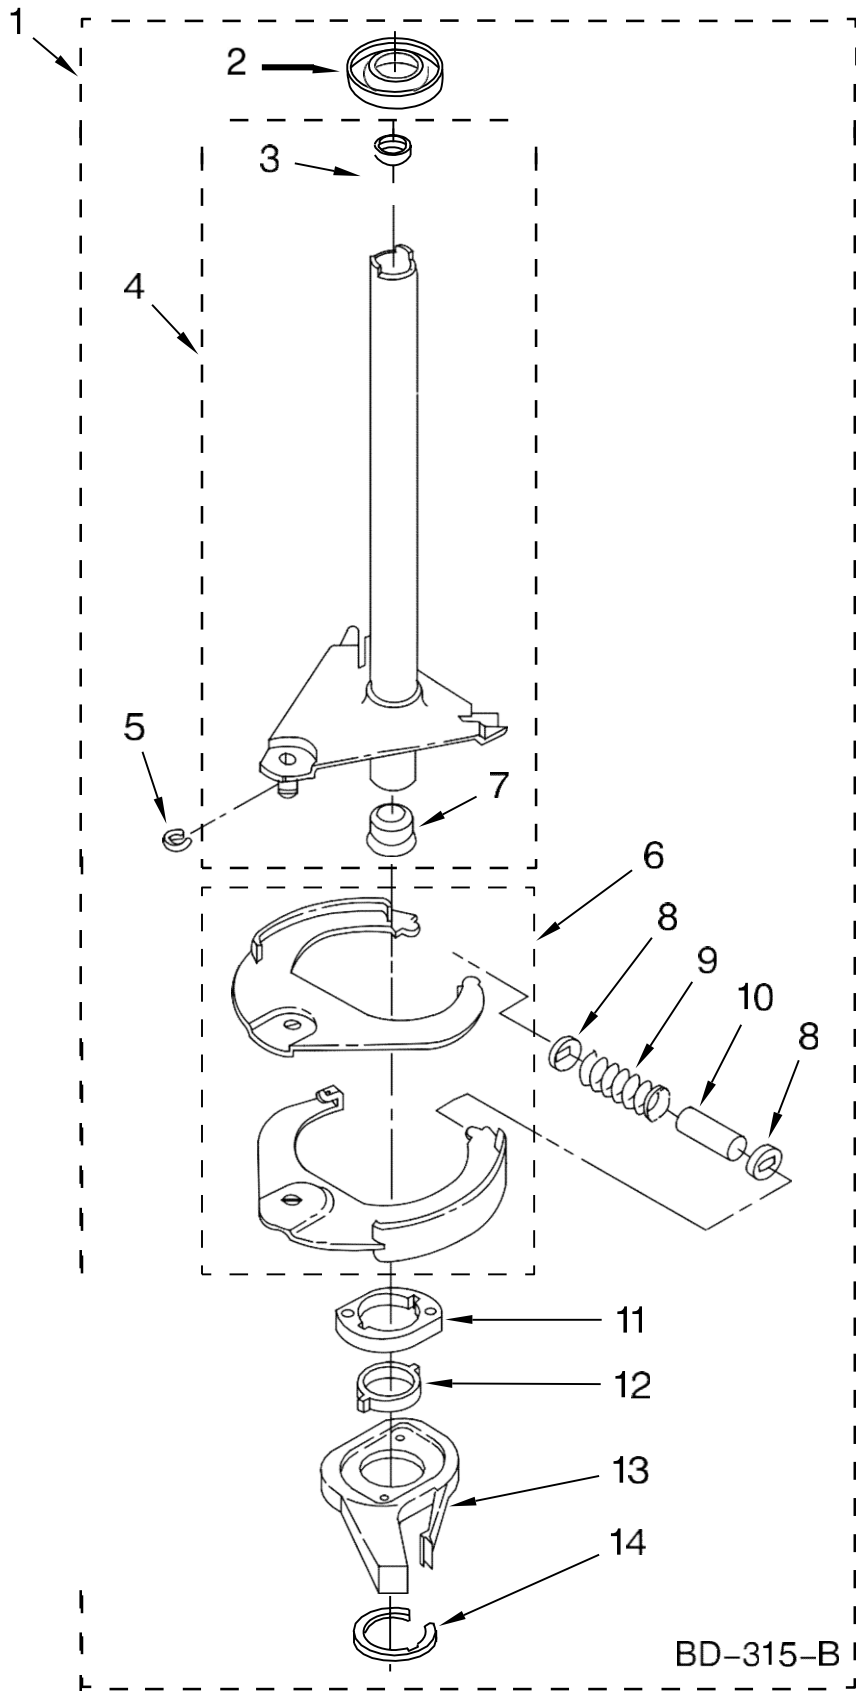

Illus. No.	Part No.	DESCRIPTION
1	388952	Brake And Drive Tube (Complete)
2	62658	Ring, Thrust
3	356427	Seal, Drive Tube
4	64027	Tube, Basket Drive (Includes Illus. 3, 4, 5 & 9)
5	64035	Ring, Retaining
6	64232	Shoe, Brake (2)
7	62703	"T" Bearing, Spin Tube
8	3353956	Cap, Brake Spring (2)
9	387806	Spring, Brake
10	3355360	Sleeve, Brake Spring
11	661516	Cam, Brake Release
12	63022	Sleeve, Cam
13	64194	Driver, Brake Cam
14	90368	Ring, Retaining

FOLLOWING PARTS NOT ILLUSTRATED

285208 Lubricant (Use Only In Brake Shoe Assembly On Roller & Pin)

FOR ORDERING INFORMATION REFER TO PARTS PRICE LIST