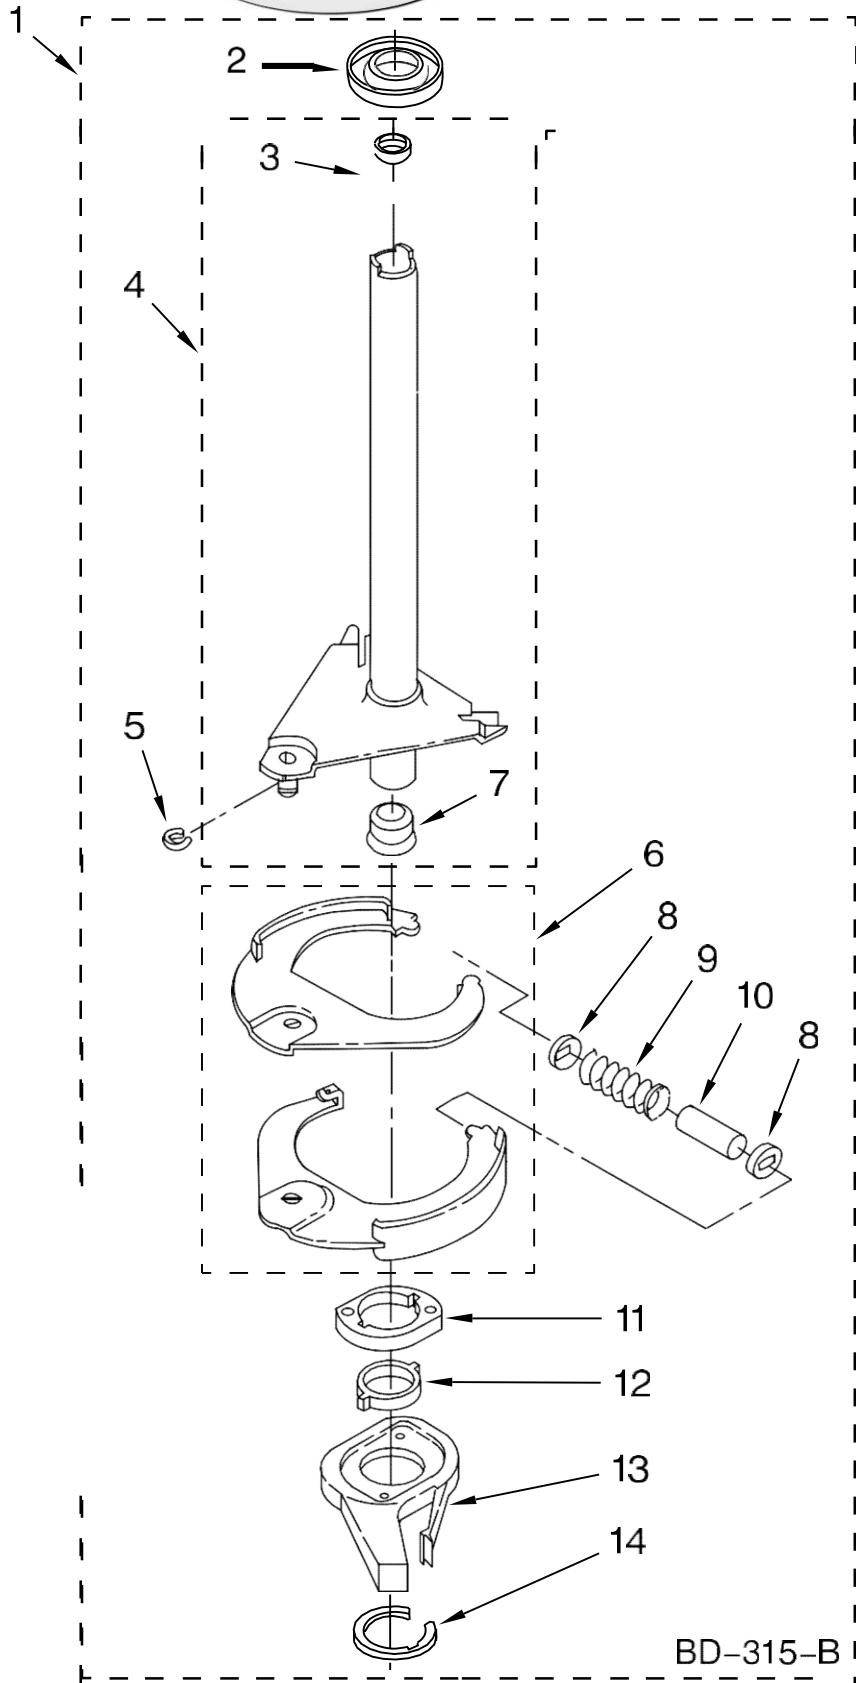

Illus. No.	Part No.	DESCRIPTION
1	388952	Brake And Drive Tube (Complete)
2	62658	Ring, Thrust
3	356427	Seal, Drive Tube
4	64027	Tube, Basket Drive (Includes Illus. 3, 4, 5 & 9)
5	64035	Ring, Retaining
6	64232	Shoe, Brake (2)
7	62703	"T" Bearing, Spin Tube
8	3353956	Cap, Brake Spring (2)
9	387806	Spring, Brake
10	3355360	Sleeve, Brake Spring
11	661516	Cam, Brake Release
12	63022	Sleeve, Cam
13	64194	Driver, Brake Cam
14	90368	Ring, Retaining

FOLLOWING PARTS
NOT ILLUSTRATED

285208 Lubricant
(Use Only In
Brake Shoe
Assembly On
Roller & Pin)