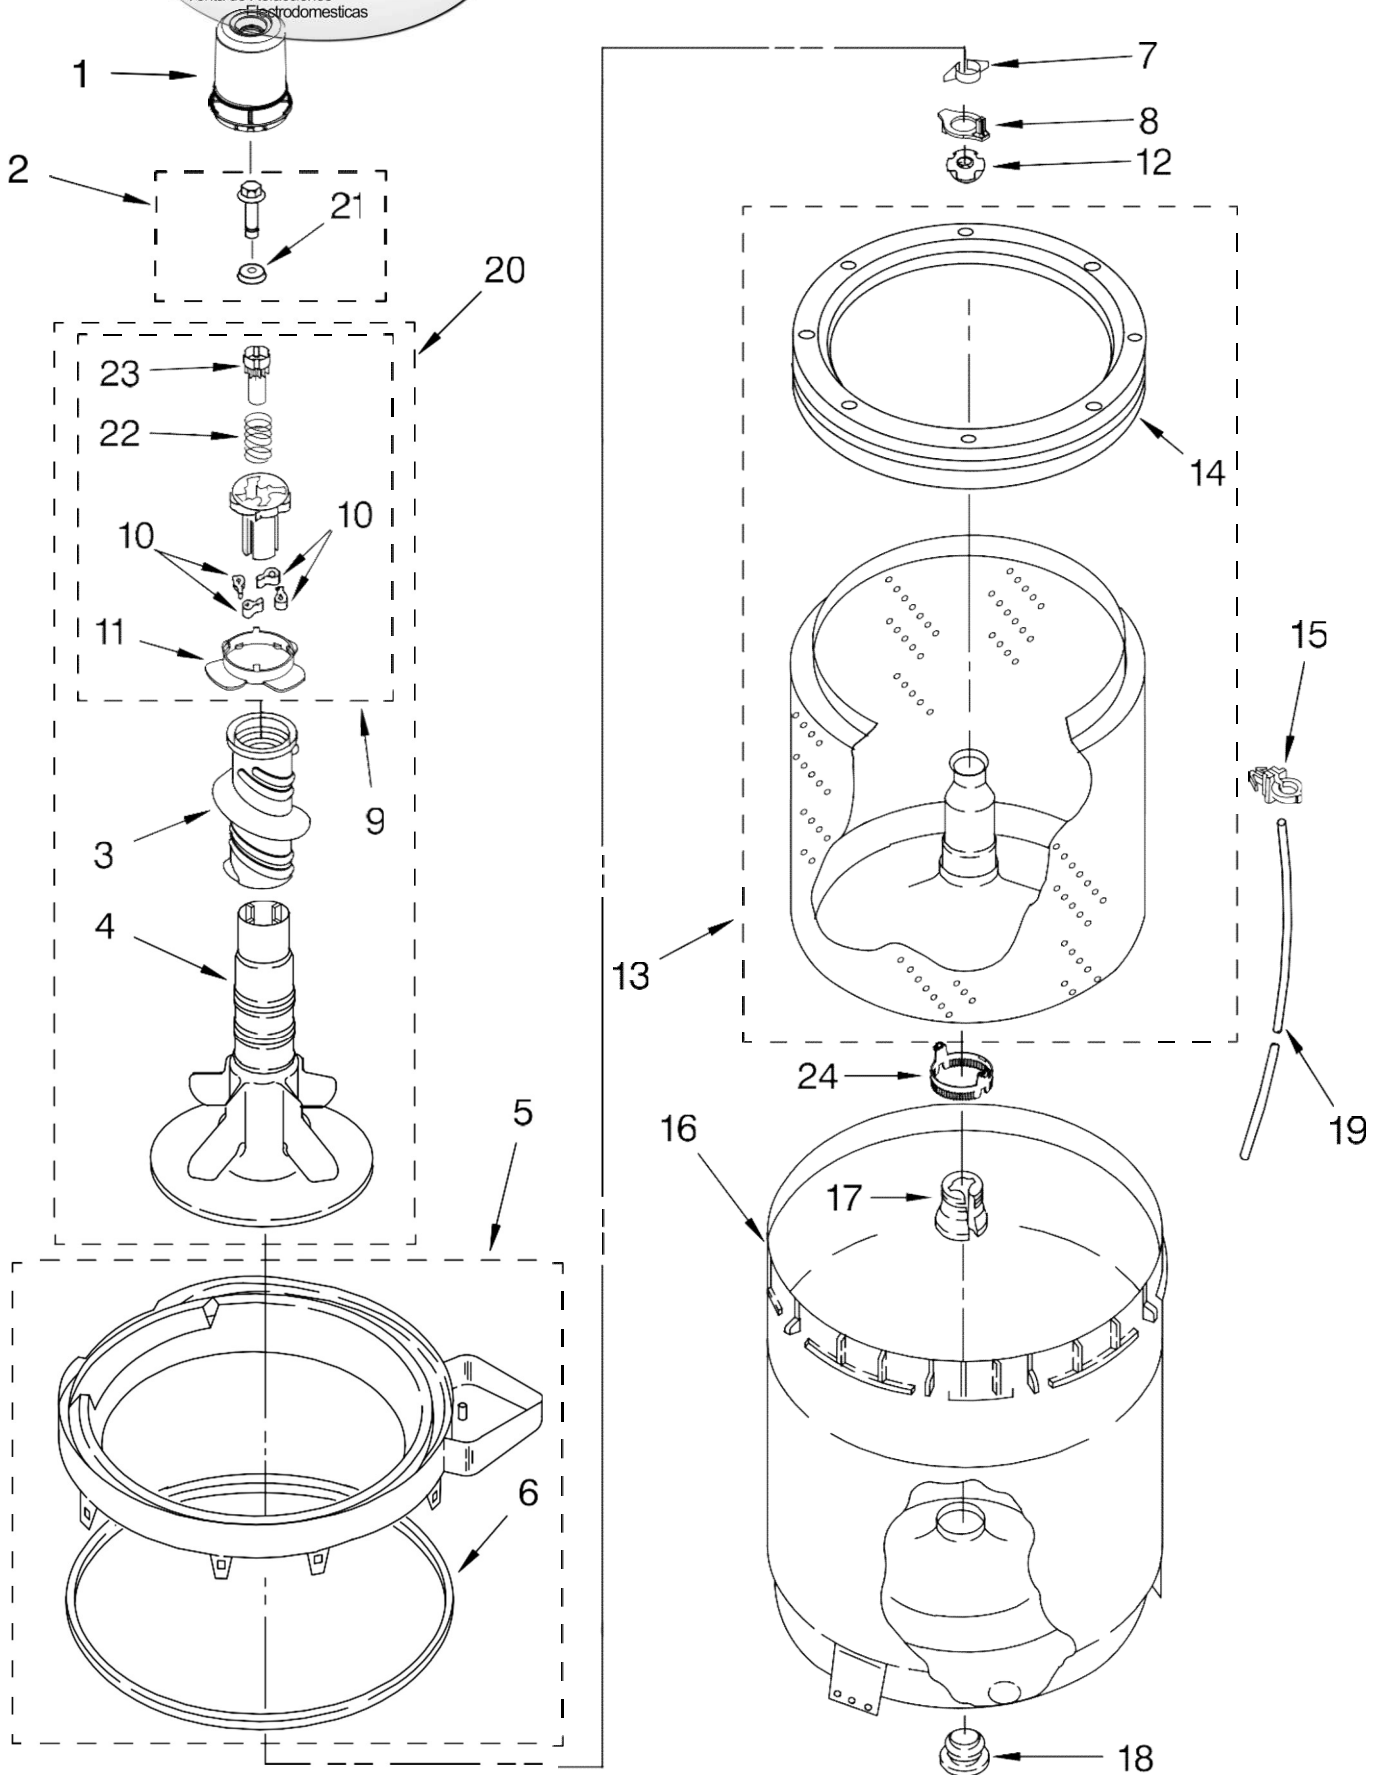

Lavadora Whirlpool 7MWT98820WM1

FOR ORDERING INFORMATION REFER TO PARTS PRICE LIST

Lavadora Whirlpool 7MWT98820WM1

Illus. No.	Part No.	DESCRIPTION	Illus. No.	Part No.	DESCRIPTION	Illus. No.	Part No.	DESCRIPTION
1	W10242307	Washer, Water Inlet Hose (4) (1-1/16 x 5/8)	13	8566003	Bracket, Control	28	W10000080	Clip, Push-In Retainer
2	W10163674	Switch, Rotary	14	W10115689	Cord, Power (Includes Item 15)	29	8519200	Support, Rear Panel
3		Hose, Water Inlet (2)	15	3952821	Strain Relief, Power Cord	30	3363366	Clamp, Hose
	W10194210	Cold Water	16	8566035	Cap, End (L.H.) (Includes Item 34)	31	8317496	Clamp, Hose
	W10196191	Hot Water	17	8566032	Cap, End (R.H.) (Includes Item 34)	32	3951449	Hose, Pump To Tub (Includes Item 30)
4	9740848	Screw, 8-18 x 1/2	18	W10284557	Valve, WaterInlet W/Thermistor & Vacuum Break	33	8578411	Circuit Board, Agitation Delay
5	8568314	Strap, Console (2)				34	8312709	Clip, Console
6	W10194450	Panel, Rear				35	3949187	Switch, Rotary
7	62747	Pad, Rear Panel	19	8541668	Clamp, Hose	36	3400818	Screw, Timer Mounting
8	W10189267	Hose, Drain Assembly (Includes Item 19)	20	3400073	Screw, Ground	37	W10184148	Switch, Water Temperature (ATC)
9	8577787	Timer, Control (60 Hz.) (Motor Not A Service Part)	21	8566022	Knob, Timer	38	62863	Screw, 10-16 x 3/8
			22	8566018	Dial, Timer	39	W10244044	Panel, Console
			23	8565944	Knob, Control	40	8577378	U-Bend, Drain Hose
10	8055003	Clip, Harness & Pressure Hose	24	8536939	Clip, Knob			
			25	3351614	Screw, Ground	41	3347868	Cable Tie
11	90767	Screw, 8-18 x 3/8	26	8318046	Clip, Capacitor	42	W10248264	Harness, Wiring (For Detail See Pages 9 & 10)
12	8577843	Switch, Water Level	27	8572717	Capacitor, Motor Start			