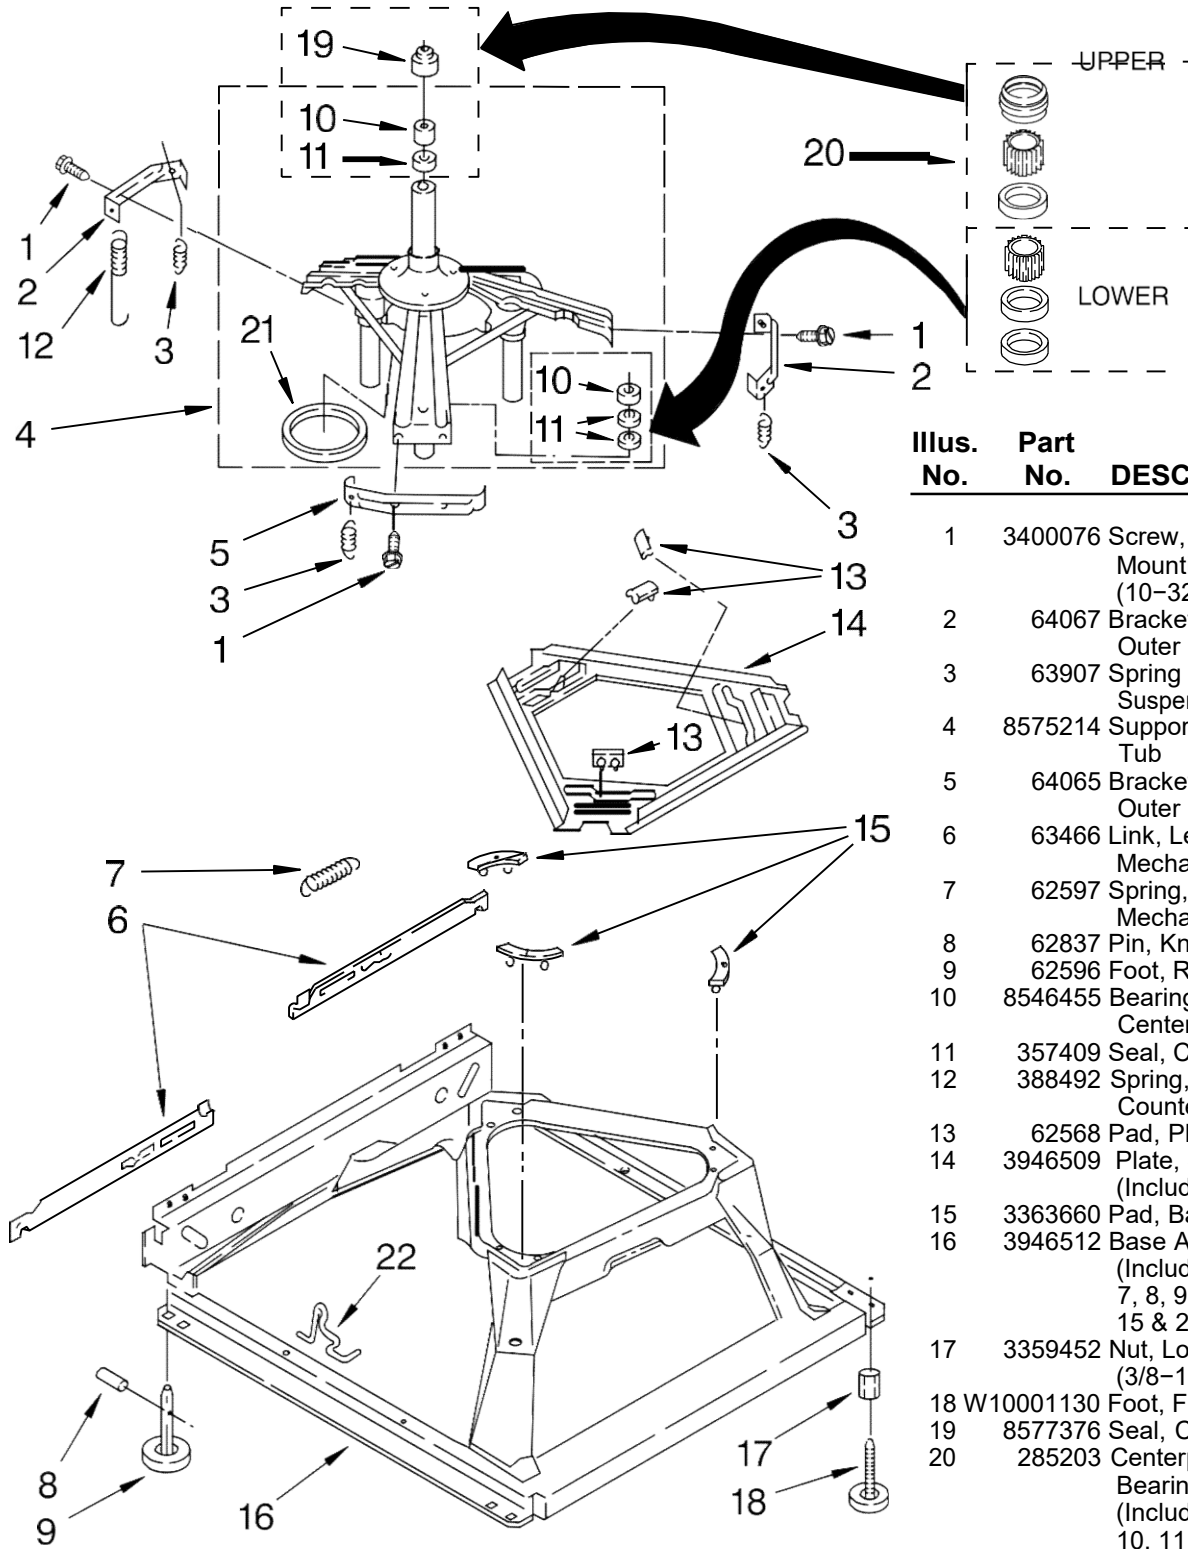

Illus. No.	Part No.	DESCRIPTION
1	3400076	Screw, Bracket Mounting (10-32 x 5/8)
2	64067	Bracket, Spring Outer (2)
3	63907	Spring Suspension,(3)
4	8575214	Support & Brake, Tub
5	64065	Bracket, Spring Outer (L.F.)
6	63466	Link, Leveling Mechanism (2)
7	62597	Spring, Leveling Mechanism
8	62837	Pin, Knurled
9	62596	Foot, Rear (2)
10	8546455	Bearing, Centerpost (2)
11	357409	Seal, Centerpost (3)
12	388492	Spring, Counterweight
13	62568	Pad, Plate
14	3946509	Plate, Suspension (Includes Item 13)
15	3363660	Pad, Base
16	3946512	Base Assembly (Includes Items 6, 7, 8, 9, 13, 14, 15 & 22)
17	3359452	Nut, Lock (2) (3/8-16)
18	W10001130	Foot, Front (2)
19	8577376	Seal, Centerpost
20	285203	Centerpost Bearing Kit (Includes Items 10, 11 & 19)
21	63134	Ring, Sound Deadening
22	W10145155	Retainer, Suspension Spring