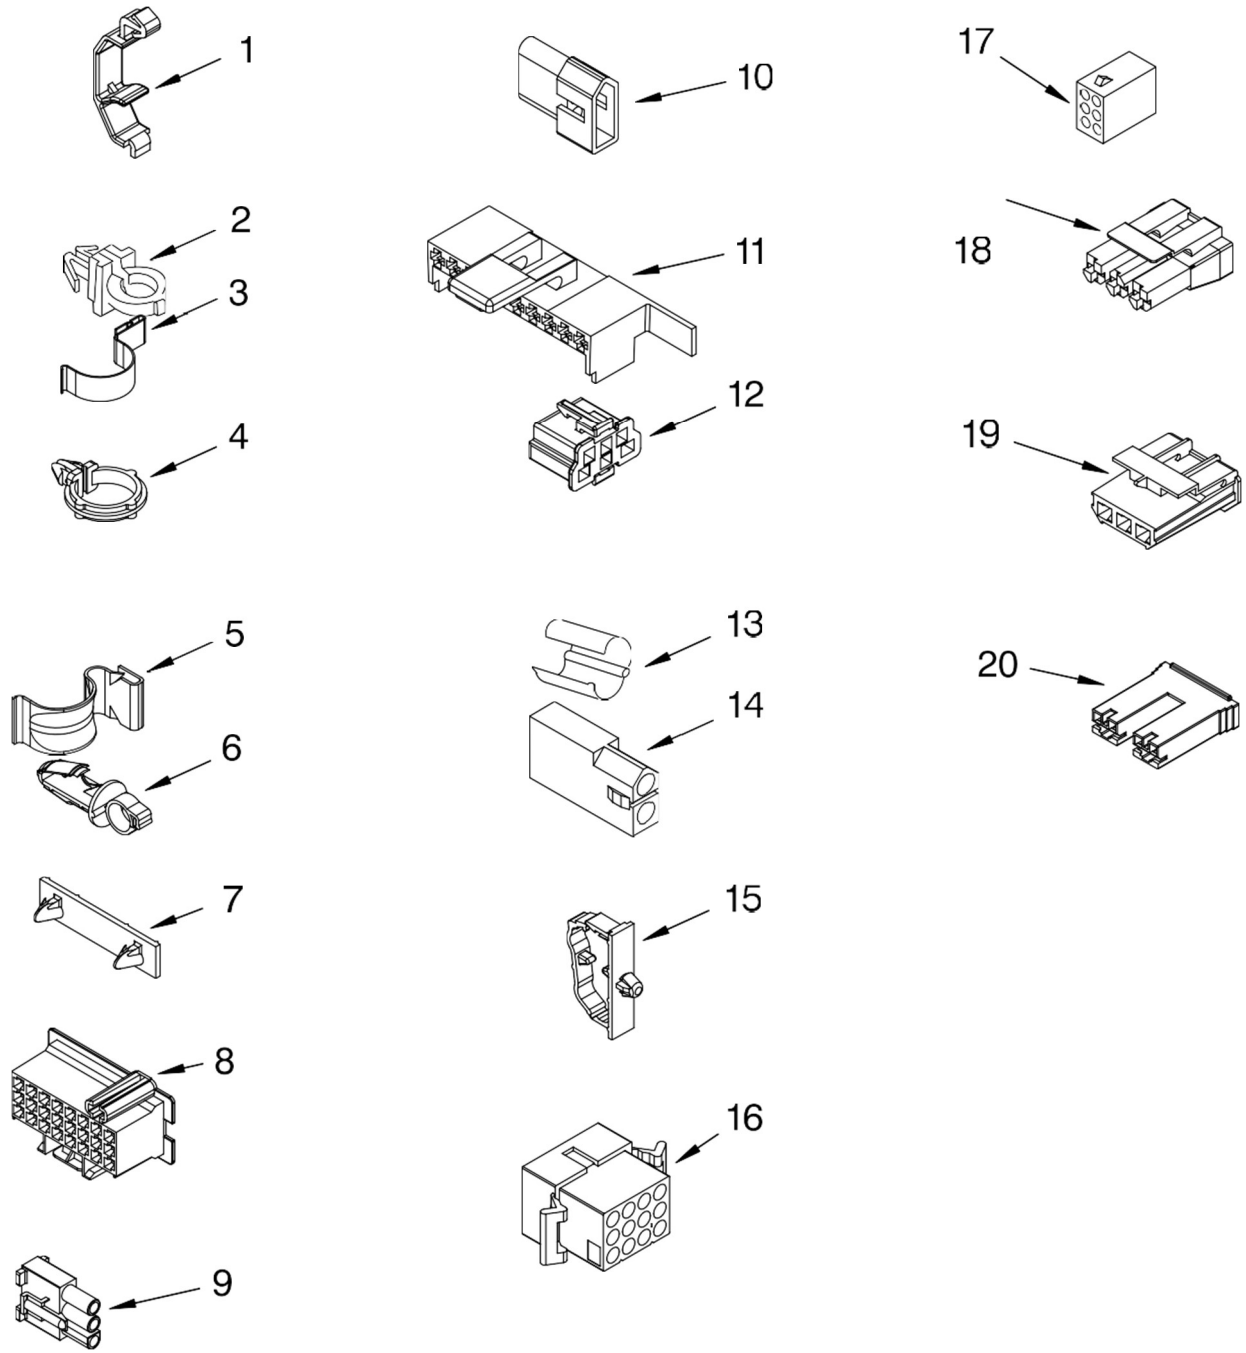

Lavadora Whirlpool 7MWT98820WM1

Illus. No.	Part No.	DESCRIPTION
1	388952	Brake & Drive Tube (Complete) (Refer to Page 11 For Further Breakdown)
2	63292	Washer, Spin Tube Thrust
3	62697	Ring, Spin Tube Support
4	63283	Ring, Retainer
5	3951311	Clutch (Complete)
6	3951308	Band & Lining, Clutch (Includes Items 7 & 8)
7	62646	Cap, Clutch Spring (2)
8	3946792	Spring, Clutch
9	8532118	Gearcase (Complete) (Refer To Page 12 For Further Breakdown)

Illus. No.	Part No.	DESCRIPTION
10	3357334	Screw, Gearcase To Base (3)
11	62611	Plate, Motor Mount To Gearcase
12	62691	Grommet, Motor (4)
13	3364003	Coupling, Motor & Isolation
14	8577374	Seal
15	3355454	Clip, Anti-Rattle
16	3400516	Screw
17	W10086010	Retainer, Motor (2)
18	3362089	Shield, Tub To Motor
19	8528157	Motor, Main Drive
20	3952056	Switch, Main Drive Motor
21	8546127	Retainer, Pump (2)
22	3363394	Pump (Complete)
23	3387485	Screw, 10-16 x 5/8
24	3946532	Shield, Motor

FOR ORDERING INFORMATION REFER TO PARTS PRICE LIST

Illus. No.	Part No.	DESCRIPTION
1	3400076	Screw, Bracket Mounting (10-32 x 5/8)
2	64067	Bracket, Spring Outer (2)
3	63907	Spring Suspension,(3)
4	8575214	Support & Brake, Tub
5	64065	Bracket, Spring Outer (L.F.)
6	63466	Link, Leveling Mechanism (2)
7	62597	Spring, Leveling Mechanism
8	62837	Pin, Knurled
9	62596	Foot, Rear (2)
10	8546455	Bearing, Centerpost (2)
11	357409	Seal, Centerpost (3)
12	388492	Spring, Counterweight
13	62568	Pad, Plate
14	3946509	Plate, Suspension (Includes Item 13)
15	3363660	Pad, Base
16	3946512	Base Assembly (Includes Items 6, 7, 8, 9, 13, 14, 15 & 22)
17	3359452	Nut, Lock (2) (3/8-16)
18	W10001130	Foot, Front (2)
19	8577376	Seal, Centerpost
20	285203	Centerpost Bearing Kit (Includes Items 10, 11 & 19)
21	63134	Ring, Sound Deadening
22	W10145155	Retainer, Suspension Spring