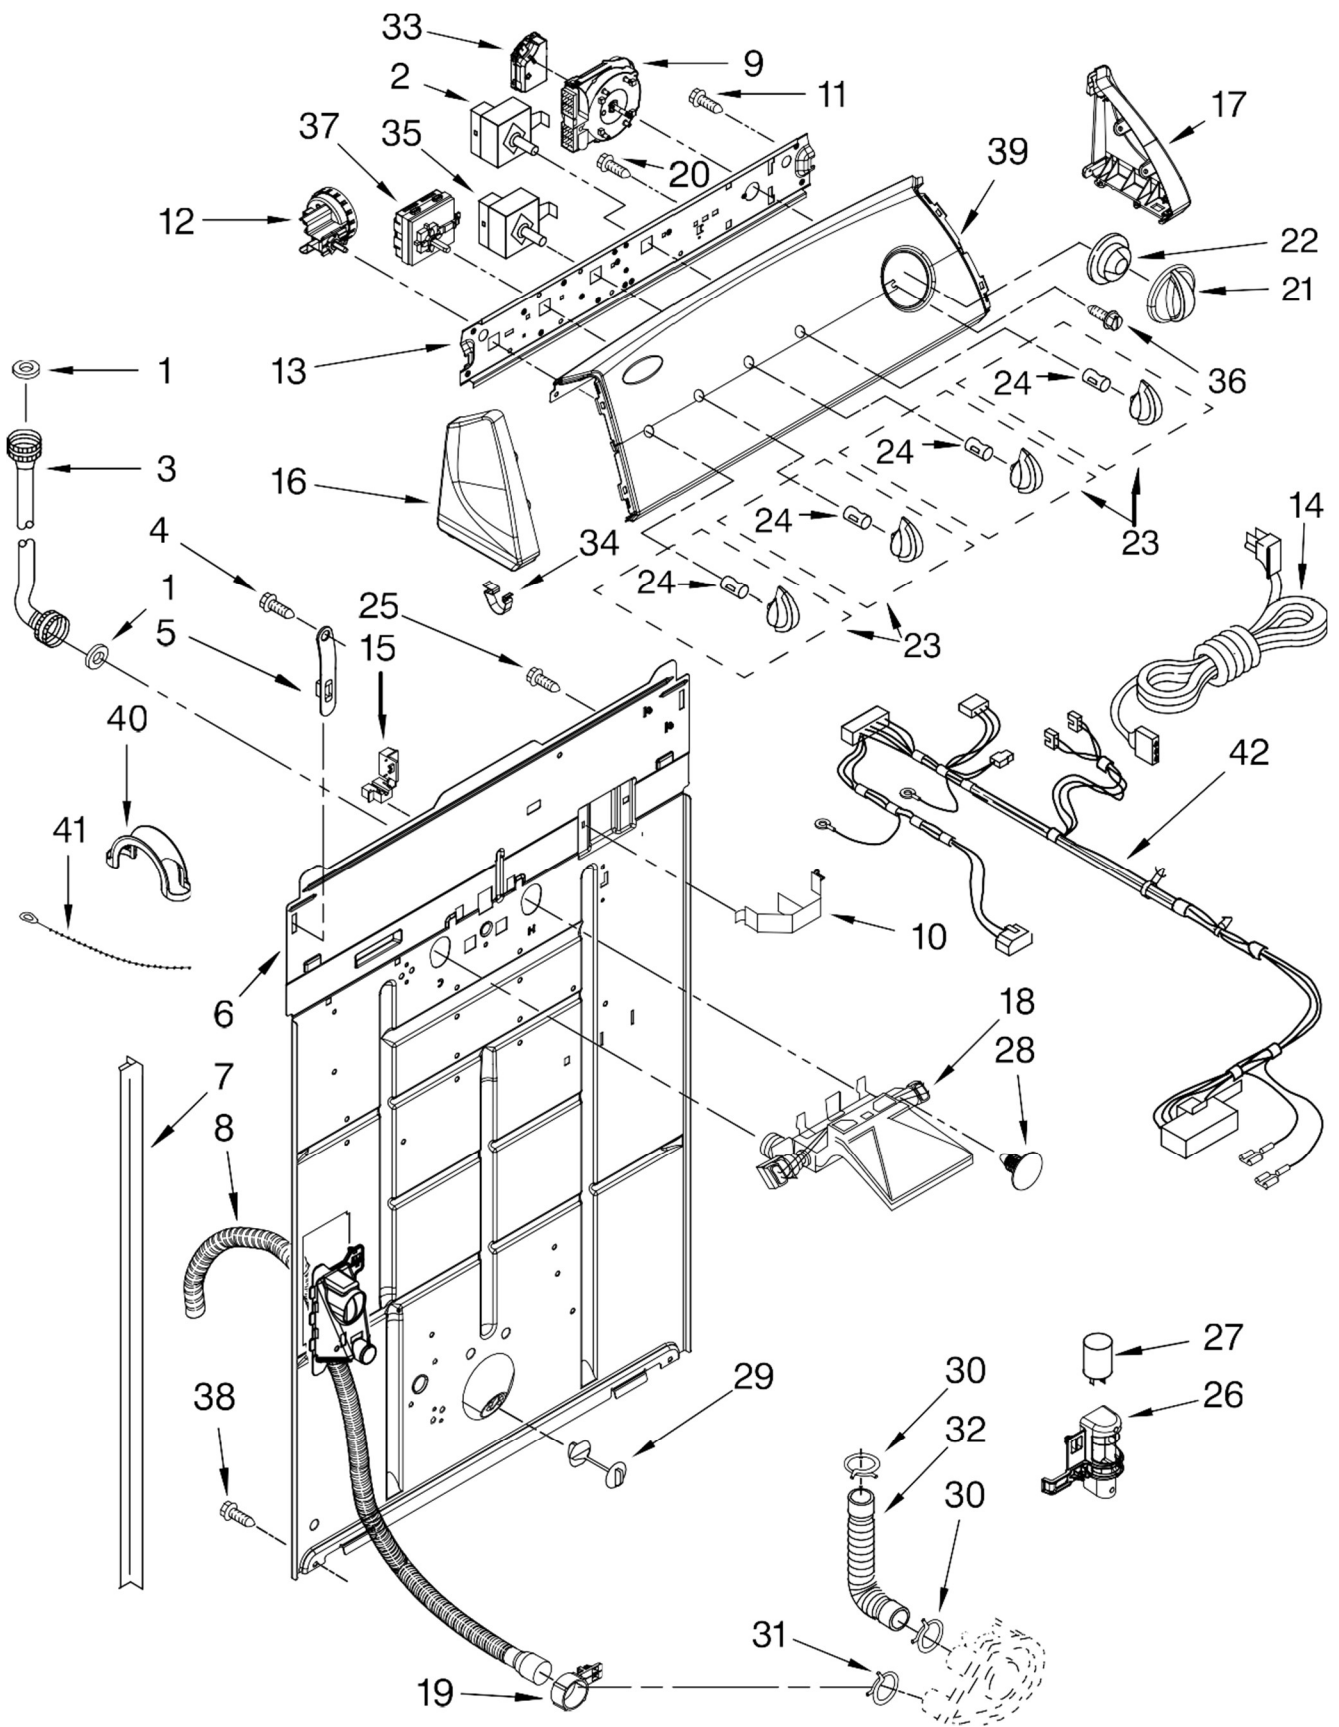

Lavadora Whirlpool 7MWT98820WM1

FOR ORDERING INFORMATION REFER TO PARTS PRICE LIST

Lavadora Whirlpool 7MWT98820WM1

Illus. No.	Part No.	DESCRIPTION	Illus. No.	Part No.	DESCRIPTION	Illus. No.	Part No.	DESCRIPTION
1	W10242307	Washer, Water Inlet Hose (4) (1-1/16 x 5/8)	13	8566003	Bracket, Control	28	W10000080	Clip, Push-In Retainer
2	W10163674	Switch, Rotary	14	W10115689	Cord, Power (Includes Item 15)	29	8519200	Support, Rear Panel
3		Hose, Water Inlet (2)	15	3952821	Strain Relief, Power Cord	30	3363366	Clamp, Hose
	W10194210	Cold Water	16	8566035	Cap, End (L.H.) (Includes Item 34)	31	8317496	Clamp, Hose
	W10196191	Hot Water	17	8566032	Cap, End (R.H.) (Includes Item 34)	32	3951449	Hose, Pump To Tub (Includes Item 30)
4	9740848	Screw, 8-18 x 1/2	18	W10284557	Valve, WaterInlet W/Thermistor & Vacuum Break	33	8578411	Circuit Board, Agitation Delay
5	8568314	Strap, Console (2)				34	8312709	Clip, Console
6	W10194450	Panel, Rear				35	3949187	Switch, Rotary
7	62747	Pad, Rear Panel	19	8541668	Clamp, Hose	36	3400818	Screw, Timer Mounting
8	W10189267	Hose, Drain Assembly (Includes Item 19)	20	3400073	Screw, Ground	37	W10184148	Switch, Water Temperature (ATC)
9	8577787	Timer, Control (60 Hz.) (Motor Not A Service Part)	21	8566022	Knob, Timer	38	62863	Screw, 10-16 x 3/8
			22	8566018	Dial, Timer	39	W10244044	Panel, Console
			23	8565944	Knob, Control	40	8577378	U-Bend, Drain Hose
10	8055003	Clip, Harness & Pressure Hose	24	8536939	Clip, Knob			
			25	3351614	Screw, Ground	41	3347868	Cable Tie
11	90767	Screw, 8-18 x 3/8	26	8318046	Clip, Capacitor	42	W10248264	Harness, Wiring (For Detail See Pages 9 & 10)
12	8577843	Switch, Water Level	27	8572717	Capacitor, Motor Start			