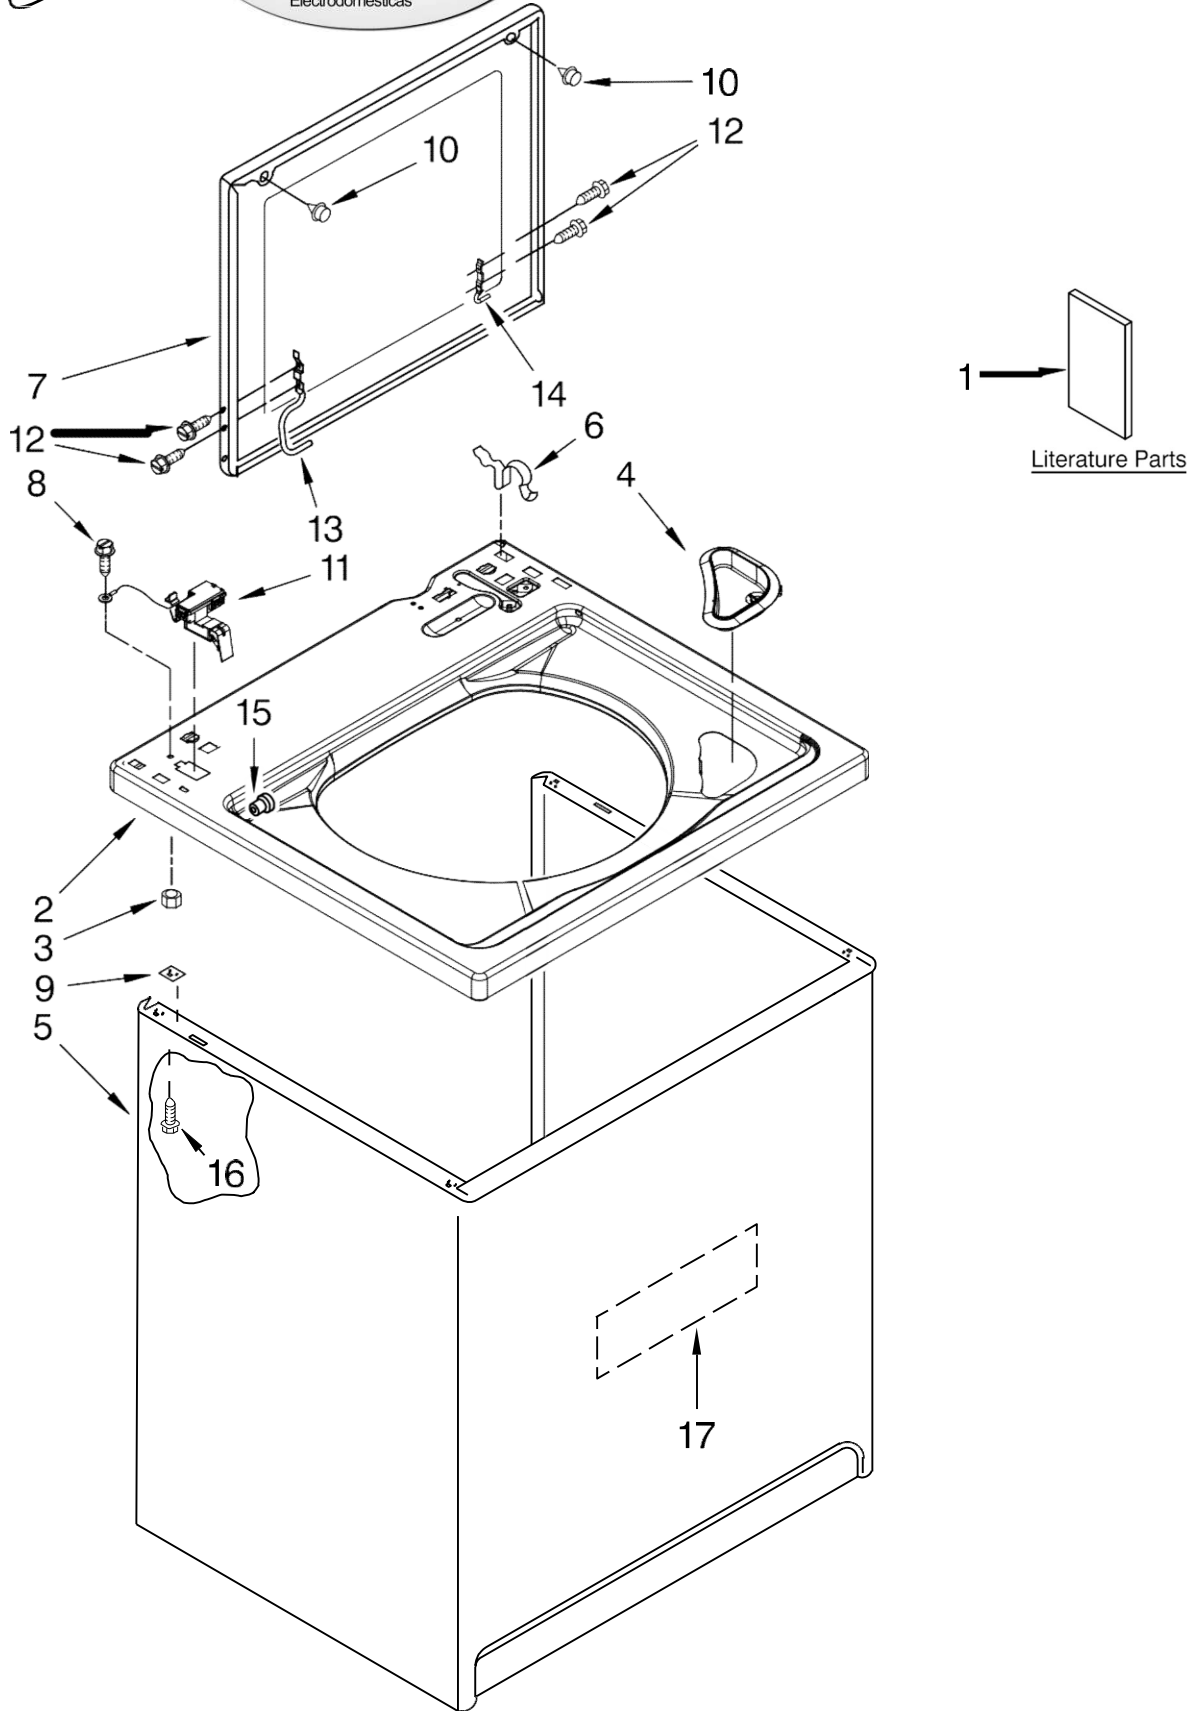

Lavadora Whirlpool 7MWT98820WM1

FOR ORDERING INFORMATION REFER TO PARTS PRICE LIST

Lavadora Whirlpool 7MWT98820WM1

Illus. No.	Part No.	DESCRIPTION
1		Literature Parts
	W10155455	Installation Instructions
	W10245375	Feature Sheet
	W10213638	Use & Care Guide
	W10245230	Energy Guide (Mexico)
	W10213426	Wiring Diagram
2	W10194572	Top
3	8533959	Nut, Hex
4	W10192089	Dispenser, Bleach
5	63424	Cabinet
6	62780	Clip, Top & Cabinet & Rear Panel (2)
7	W10171313	Lid
8	3351614	Screw, Ground
9	62750	Spacer, Cabinet To Top (4)
10	9724509	Bumper, Lid (2)
11	8318084	Switch, Lid
12	W10119828	Screw, Lid Hinge Mounting (4)
13	W10225136	Hinge, Lid (L.H.)
14	91770	Hinge, Lid (R.H.)
15	8319539	Bearing, Lid Hinge (2)
16	W10165554	Screw, 10-16 x 3/8 (4)
17	W10177046	Cabinet-Damper, Sound