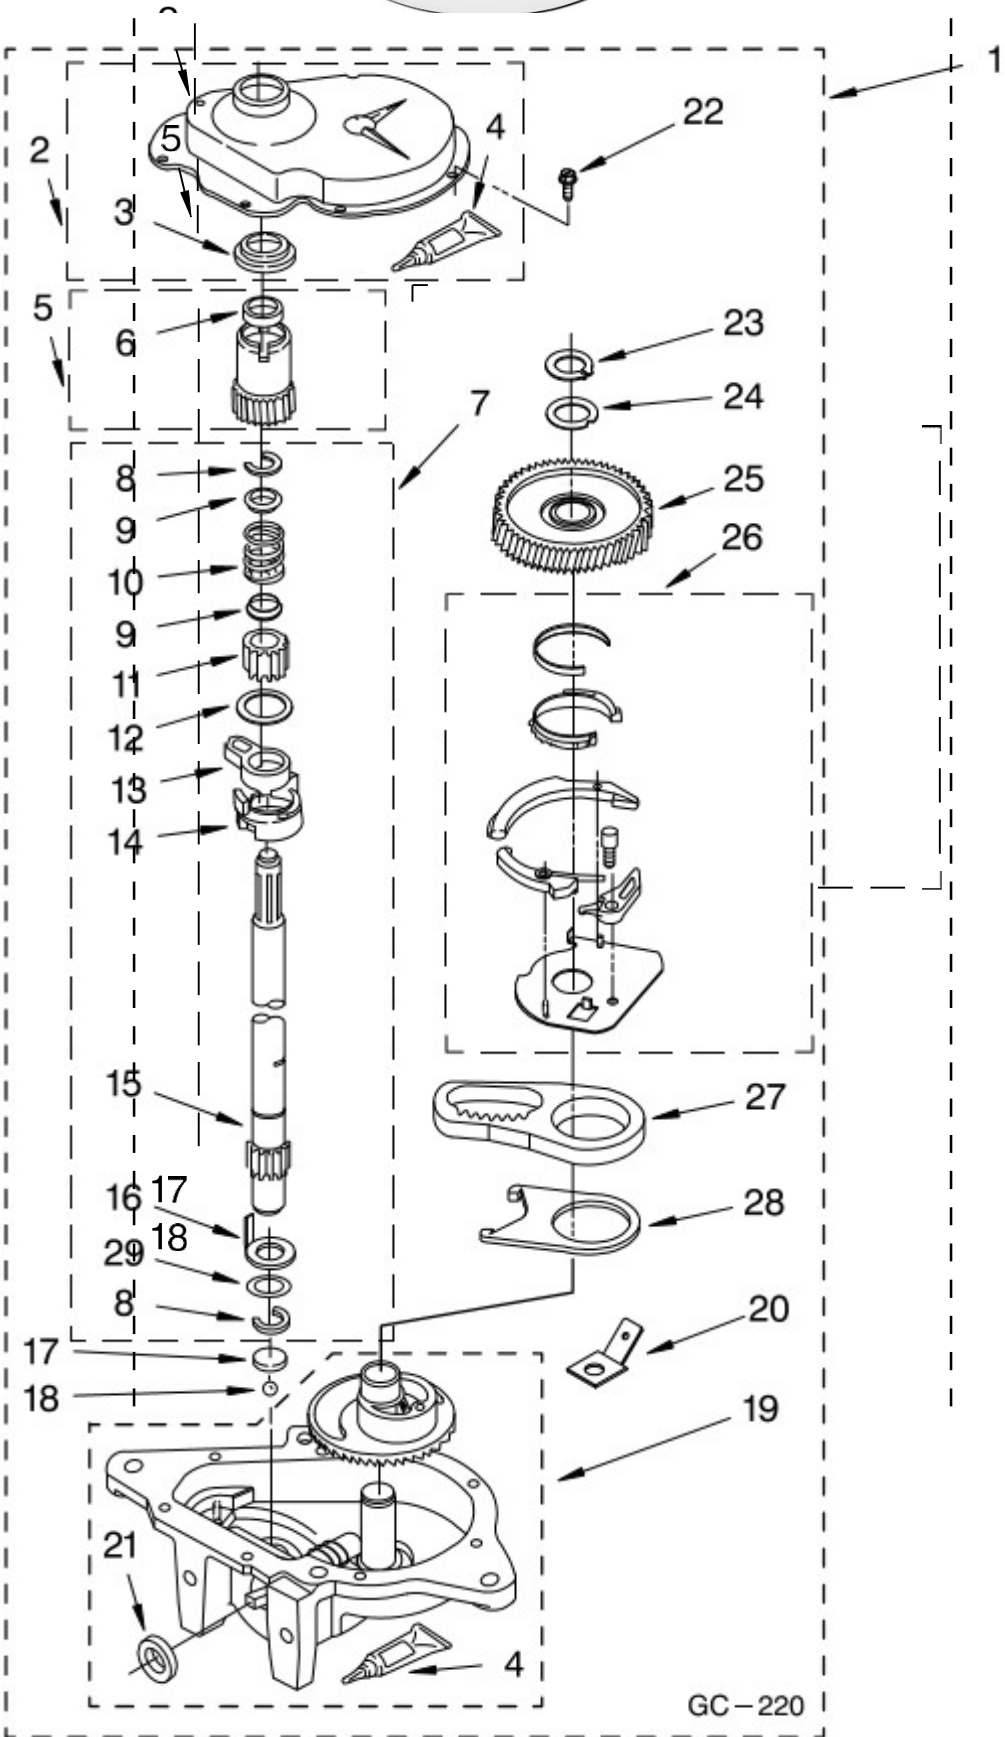

**FOR COMPLETE WIRING HARNESS REFER TO CONTROL AND REAR PANEL PARTS PAGE**

WH2J

FOR ORDERING INFORMATION REFER TO PARTS PRICE LIST

Illus. No.	Part No.	DESCRIPTION
1	388952	Brake And Drive Tube (Complete)
2	62658	Ring, Thrust
3	356427	Seal, Drive Tube
4	64027	Tube, Basket Drive (Includes Illus. 3, 4, 5 & 9)
5	64035	Ring, Retaining
6	64232	Shoe, Brake (2)
7	62703	"T" Bearing, Spin Tube
8	3353956	Cap, Brake Spring (2)
9	387806	Spring, Brake
10	3355360	Sleeve, Brake Spring
11	661516	Cam, Brake Release
12	63022	Sleeve, Cam
13	64194	Driver, Brake Cam
14	90368	Ring, Retaining

FOLLOWING PARTS  
 NOT ILLUSTRATED

285208 Lubricant  
 (Use Only In  
 Brake Shoe  
 Assembly On  
 Roller & Pin)

No.	No.	DESCRIPTION
1	8532118	Gearcase (Complete)
2	285202	Cover, Gearcase
3	3349985	Seal, Gearcase Cover
4	285195	Sealer, Gasket (.20 Fl. Oz.) (6 ml)
5	63320	Pinion, Spin (Includes Illus. 25)
6	356427	Seal, Spin Pinion
7	389387	Shaft, Agitator (Complete)
8	90369	Ring, Retaining (2)
9	62677	Retainer, Spring (2)
10	62676	Spring, Agitate
11	63273	Gear, Agitate (Includes 15 & 29)
12	62619	Washer, Agitate Gear
13	62580	Cam Follower (Includes 14)
14	62581	Cam, Agitate (Includes 13)
15	285509	Shaft, Agitator (Includes 11 & 29)
16	62618	Washer, Cam Thrust
17	16018	Bearing, Thrust (Includes 18)
18	85529	Ball, Bearing (Includes 17)
19	389230	Bottom and Pinion, Gearcase
20	3949116	Block Tab, Terminal
21	285352	Seal, Thrust Plug
22	3351614	Screw, Gearcase Cover Mounting (8) (10-24 x 3/8)
23	3362552	Ring, Retaining
24	285735	Washer Kit, Thrust
25	62570	Gear, Spin
26	388253	Neutral Assembly
27	3349296	Rack, Connecting
28	62621	Actuator, Shift
29	388815	Washer, Intermediate