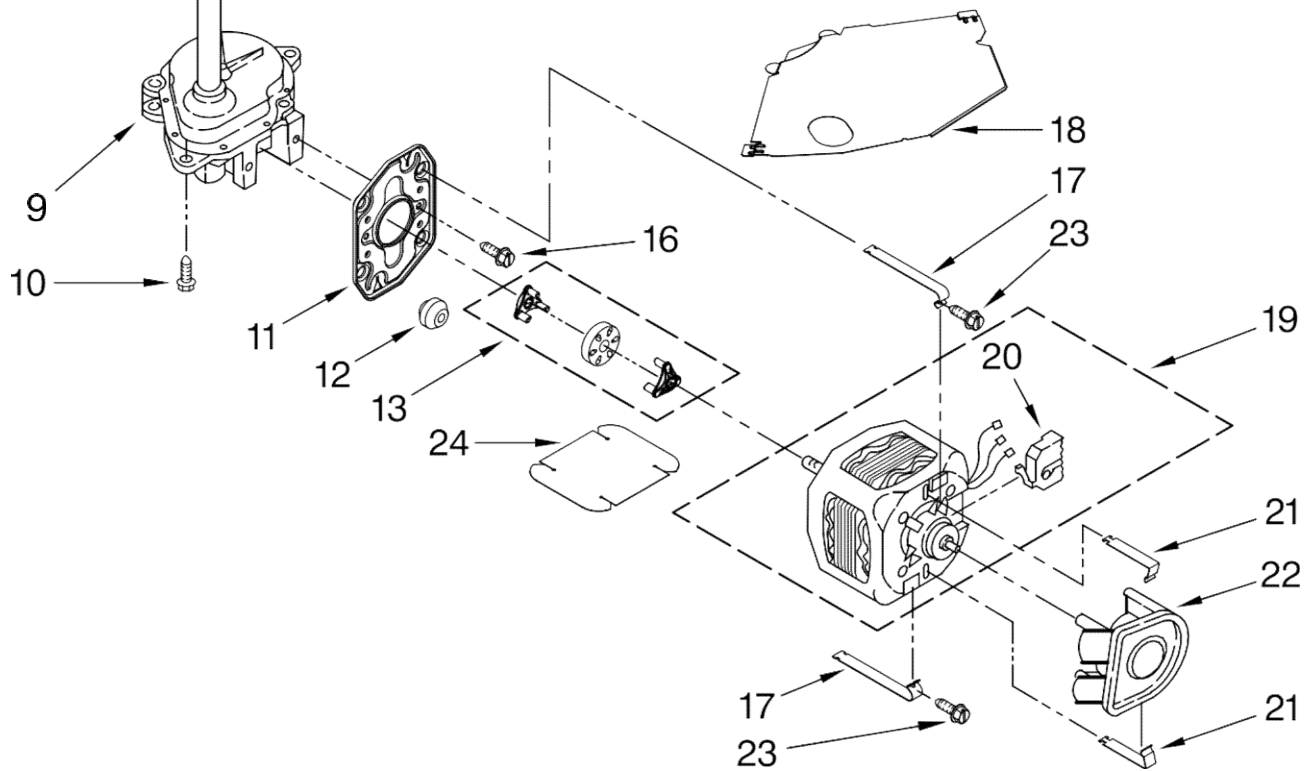

FOR ORDERING INFORMATION REFER TO PARTS PRICE LIST