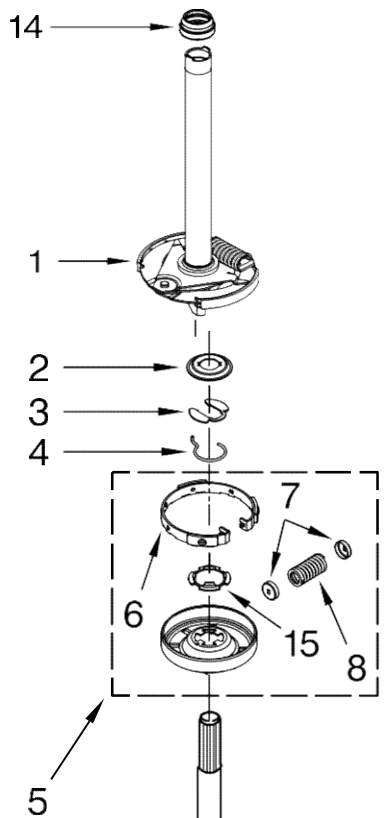

Lavadora Whirlpool 7MWT98820WM1

Illus. No.	Part No.	DESCRIPTION
1	388952	Brake & Drive Tube (Complete) (Refer to Page 11 For Further Breakdown)
2	63292	Washer, Spin Tube Thrust
3	62697	Ring, Spin Tube Support
4	63283	Ring, Retainer
5	3951311	Clutch (Complete)
6	3951308	Band & Lining, Clutch (Includes Items 7 & 8)
7	62646	Cap, Clutch Spring (2)
8	3946792	Spring, Clutch
9	8532118	Gearcase (Complete) (Refer To Page 12 For Further Breakdown)

Illus. No.	Part No.	DESCRIPTION
10	3357334	Screw, Gearcase To Base (3)
11	62611	Plate, Motor Mount To Gearcase
12	62691	Grommet, Motor (4)
13	3364003	Coupling, Motor & Isolation
14	8577374	Seal
15	3355454	Clip, Anti-Rattle
16	3400516	Screw
17	W10086010	Retainer, Motor (2)
18	3362089	Shield, Tub To Motor
19	8528157	Motor, Main Drive
20	3952056	Switch, Main Drive Motor
21	8546127	Retainer, Pump (2)
22	3363394	Pump (Complete)
23	3387485	Screw, 10-16 x 5/8
24	3946532	Shield, Motor