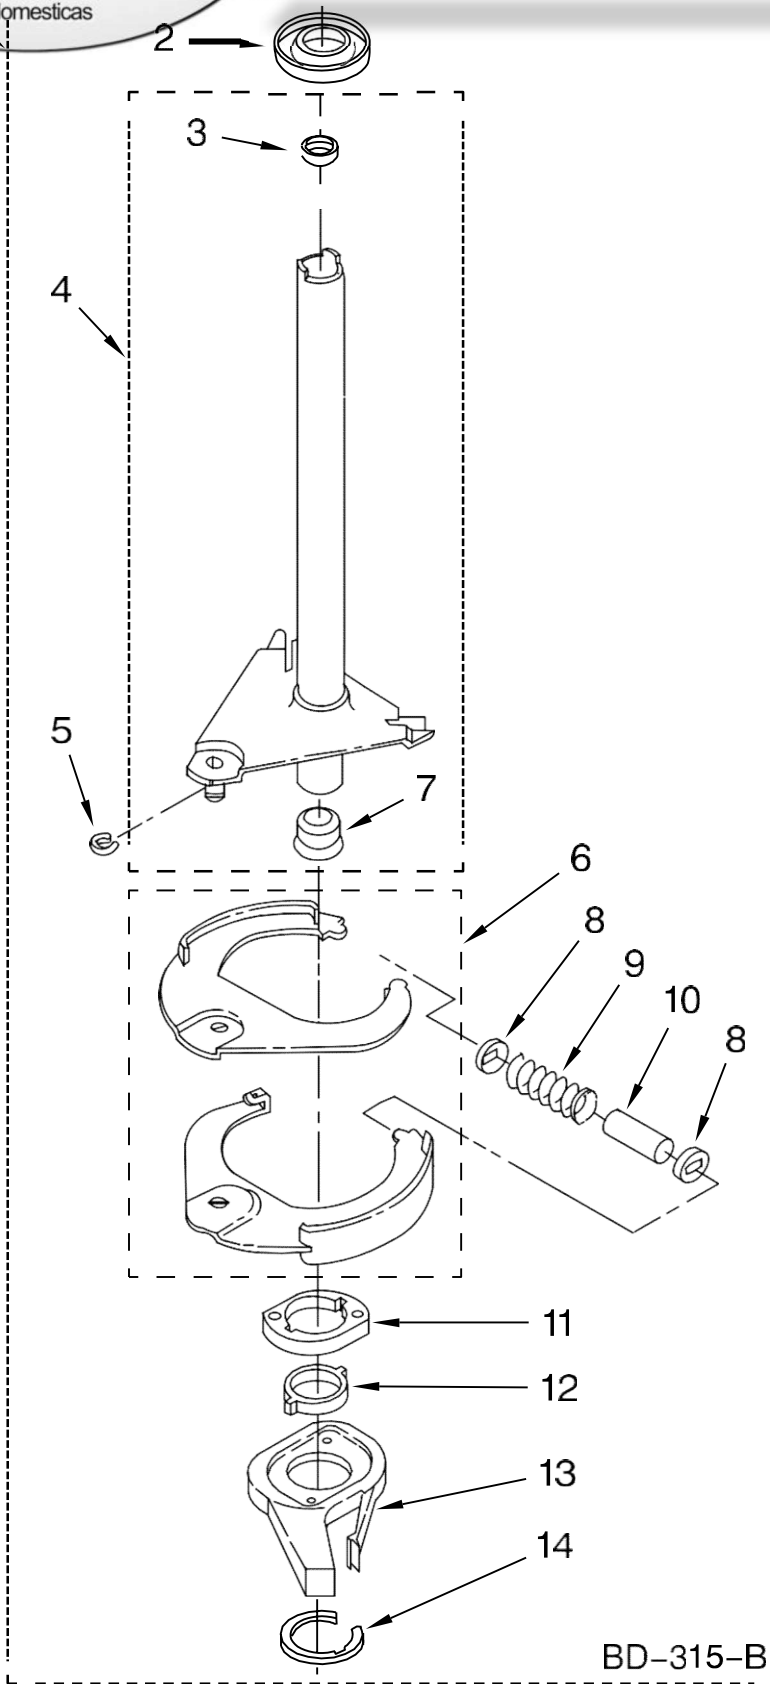

LAVADORA 7MWT98825WW1

Illus. No.	Part No.	DESCRIPTION
1	388952	Brake And Drive Tube (Complete)
2	62658	Ring, Thrust
3	356427	Seal, Drive Tube
4	64027	Tube, Basket Drive (Includes Illus. 3, 4, 5 & 9)
5	64035	Ring, Retaining
6	64232	Shoe, Brake (2)
7	62703	"T" Bearing, Spin Tube
8	3353956	Cap, Brake Spring (2)
9	387806	Spring, Brake
10	3355360	Sleeve, Brake Spring
11	661516	Cam, Brake Release
12	63022	Sleeve, Cam
13	64194	Driver, Brake Cam
14	90368	Ring, Retaining

FOLLOWING PARTS NOT ILLUSTRATED

285208 Lubricant (Use Only In Brake Shoe Assembly On Roller & Pin)

FOR ORDERING INFORMATION REFER TO PARTS PRICE LIST