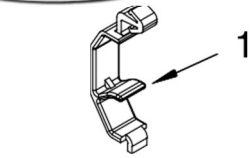

FOR ORDERING INFORMATION REFER TO PARTS PRICE LIST

LAVADORA 7MWT98825WW1

Illus. No.	Part No.	DESCRIPTION
1	3400076	Screw, Bracket Mounting (10-32 x 5/8)
2	64067	Bracket, Spring Outer (2)
3	63907	Spring Suspension,(3)
4	8575214	Support & Brake, Tub
5	64065	Bracket, Spring Outer (L.F.)
6	63466	Link, Leveling Mechanism (2)
7	62597	Spring, Leveling Mechanism
8	62837	Pin, Knurled
9	62596	Foot, Rear (2)
10	8546455	Bearing, Centerpost (2)
11	357409	Seal, Centerpost (3)
12	388492	Spring, Counterweight
13	62568	Pad, Plate
14	3946509	Plate, Suspension (Includes Item 13)
15	3363660	Pad, Base
16	3946512	Base Assembly (Includes Items 6, 7, 8, 9, 13, 14, 15 & 22)
17	3359452	Nut, Lock (2) (3/8-16)
18	W10001130	Foot, Front (2)
19	8577376	Seal, Centerpost
20	285203	Centerpost Bearing Kit (Includes Items 10, 11 & 19)
21	63134	Ring, Sound Deadening
22	W10145155	Retainer, Suspension Spring

FOR ORDERING INFORMATION REFER TO PARTS PRICE LIST

LAVADORA 7MWT98825WW1

WH2J

LAVADORA 7MWT98825WW1

Illus. No.	Part No.	DESCRIPTION	Illus. No.	Part No.	DESCRIPTION	Illus. No.	Part No.	DESCRIPTION
1	3349557	Retainer, Harness	9	62889	Receptacle, Terminal (3-Way)	16	3390423	Block, Disconnect (12-Way)
2	388498	Clip, Harness				17	3347730	Receptacle (6-Way)
3	3347812	Clip, Harness	10	353424	Plug, Terminal (3-Way)	18	3948617	Connector (T.P.A.) (3-Circuit)
4	3352501	Clip, Harness (Push-In)	11	62505	Block, Disconnect (Motor 2 Speed)	19	3360056	Plug (T.P.A.) (3-Circuit)
5	90016	Clip, Harness (Half-Harness)	12	3347243	Block, Disconnect			(Pressure Switch)
6	3390496	Clip, Harness	13	63523	Protector	20		Block, Connector
7	389379	Retainer, Harness	14	717252	Connector (2-Way)		3354925	Natural
8		Timer, Block Disconnect	15	3352944	Clip, Harness		3354926	Red
	3948614	Natural						
	352089	Black						