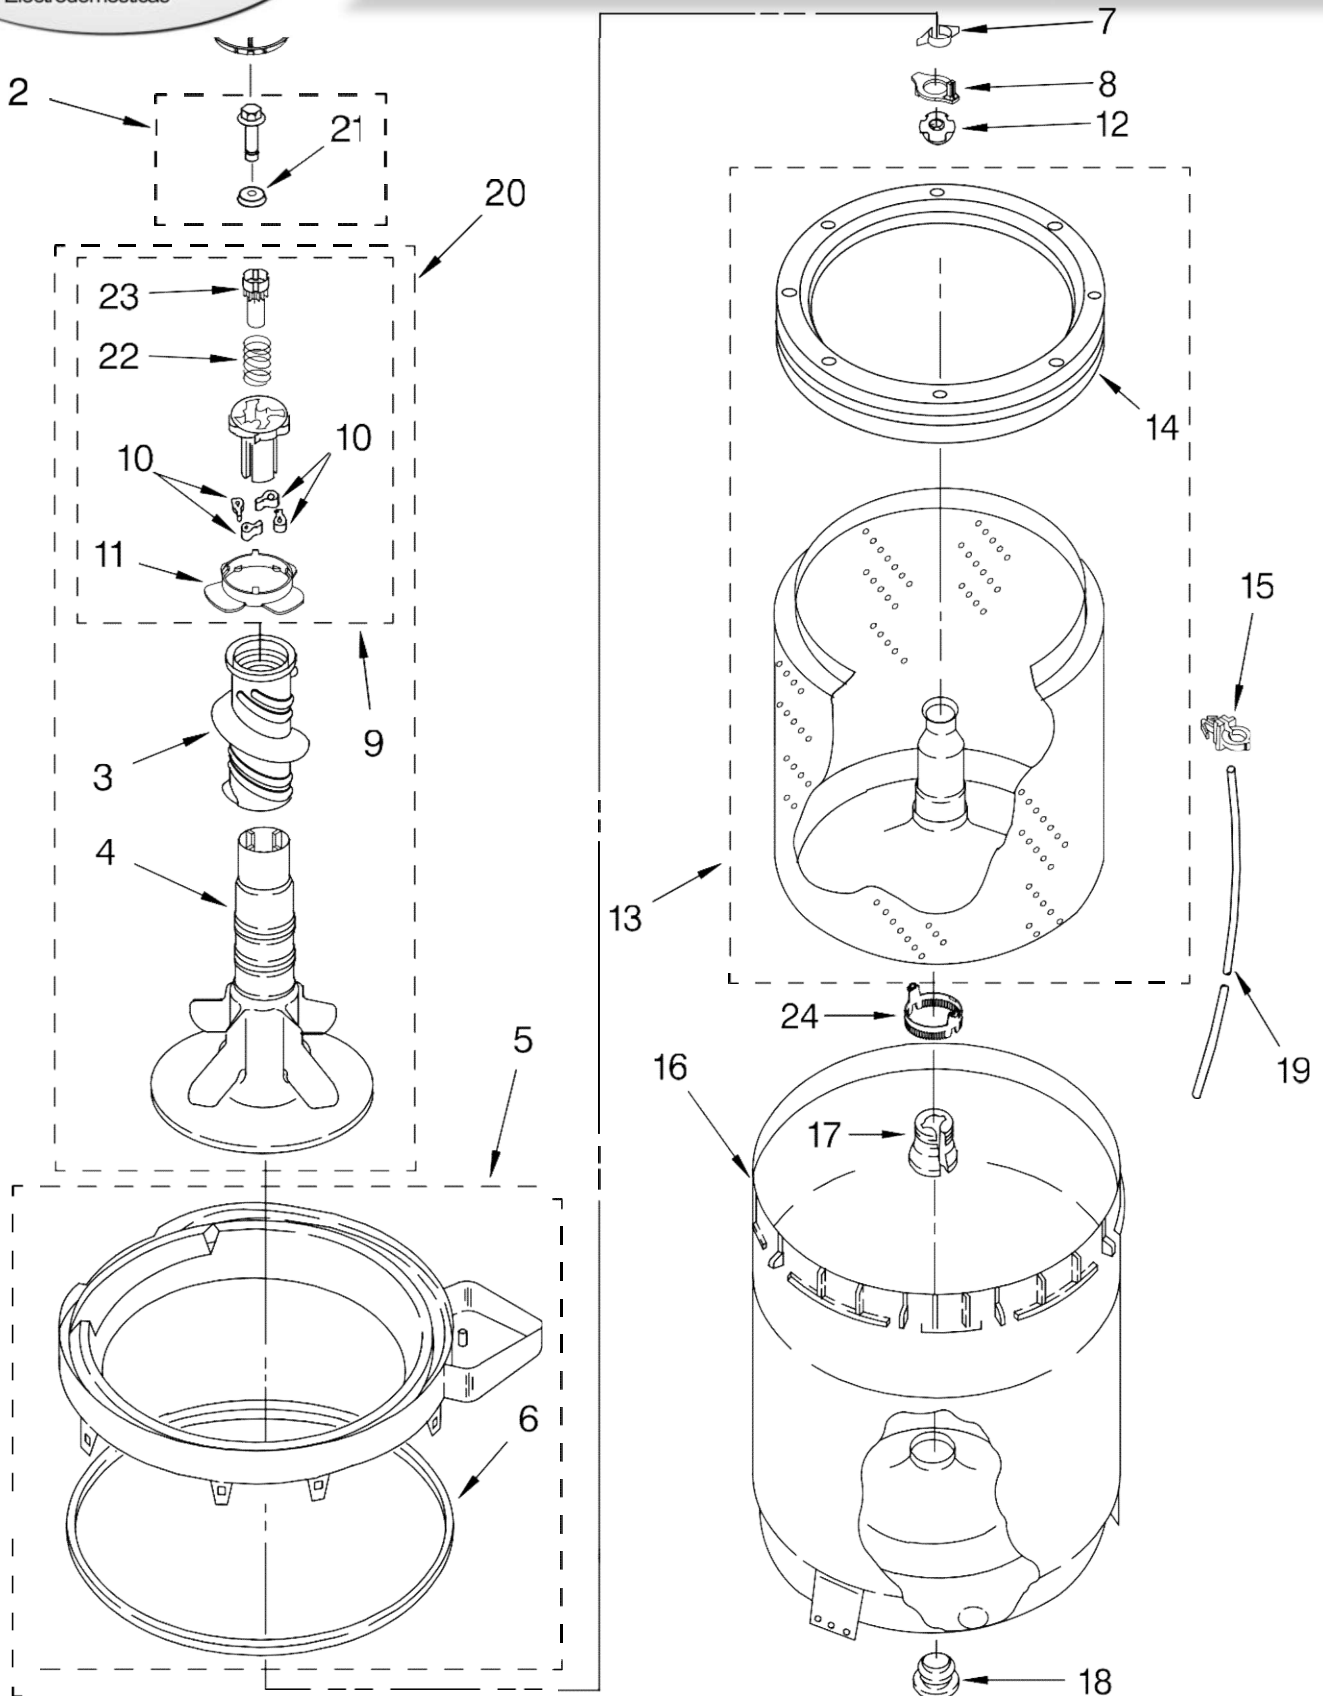

LAVADORA 7MWT98825WW1

FOR ORDERING INFORMATION REFER TO PARTS PRICE LIST

LAVADORA 7MWT98825WW1

Illus. No.	Part No.	DESCRIPTION
1	W10242307	Washer, Water Inlet Hose (4) (1-1/16 x 5/8)
2	W10163674	Switch, Rotary
3		Hose, Water Inlet (2)
	W10194210	Cold Water
	W10196191	Hot Water
4	9740848	Screw, 8-18 x 1/2
5	8568314	Strap, Console (2)
6	W10194450	Panel, Rear
7	62747	Pad, Rear Panel
8	W10189267	Hose, Drain Assembly (Includes Item 19)
9	8577787	Timer, Control (60 Hz.) (Motor Not A Service Part)
10	8055003	Clip, Harness & Pressure Hose
11	90767	Screw, 8-18 x 3/8

Illus. No.	Part No.	DESCRIPTION
12	8577843	Switch, Water Level
13	8566003	Bracket, Control
14	W10115689	Cord, Power (Includes Item 15)
15	3952821	Strain Relief, Power Cord
16	8566035	Cap, End (L.H.) (Includes Item 34)
17	8566032	Cap, End (R.H.) (Includes Item 34)
18	W10284557	Valve, Water Inlet W/Thermistor & Vacuum Break
19	8541668	Clamp, Hose
20	3400073	Screw, Ground
21	W10034730	Knob, Timer
22	8566018	Dial, Timer
23	W10034380	Knob, Control
24	8536939	Clip, Knob
25	3351614	Screw, Ground
26	8318046	Clip, Capacitor
27	8572717	Capacitor, Motor Start
28	W10000080	Clip, Push-In Retainer

LAVADORA 7MWT98825WW1

FOR ORDERING INFORMATION REFER TO PARTS PRICE LIST

LAVADORA 7MWT98825WW1

Illus. No.	Part No.	DESCRIPTION
1	8528278	Dispenser
2	358237	Screw & Washer (5/16-24 x 1)
3	3946996	Auger, Agitator
4	3947517	Agitator
5	8528150	Tub Ring & Gasket
6	3976308	Gasket, Tub Ring
7	3354845	Clip, Agitator
8	8543666	Washer-Agitator
9	8537433	Cam, Driven
10	3366877	Dog, Agitator Clutch (4)
11	8055141	Bearing-Driven Cam
12	21366	Nut, Spanner
13	8526016	Basket & Balance Ring
14	387240	Balance Ring
15	2219077	Clip, Pressure Switch Hose
16	63849	Tub
17	389140	Block, Basket Drive
18	383727	Gasket, Centerpost
19	3347780	Hose, Pressure Switch
20	8538246	Agitator (Complete)
21	3949550	Washer
22	3946997	Spring, Compression
23	8533540	Retainer, Spring
24	8577198	Filter, Lint