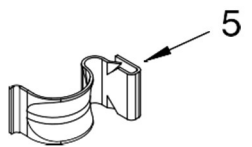

FOR ORDERING INFORMATION REFER TO PARTS PRICE LIST

LAVADORA 7MWT98825WW1

Illus. No.	Part No.	DESCRIPTION
1	3400076	Screw, Bracket Mounting (10-32 x 5/8)
2	64067	Bracket, Spring Outer (2)
3	63907	Spring Suspension,(3)
4	8575214	Support & Brake, Tub
5	64065	Bracket, Spring Outer (L.F.)
6	63466	Link, Leveling Mechanism (2)
7	62597	Spring, Leveling Mechanism
8	62837	Pin, Knurled
9	62596	Foot, Rear (2)
10	8546455	Bearing, Centerpost (2)
11	357409	Seal, Centerpost (3)
12	388492	Spring, Counterweight
13	62568	Pad, Plate
14	3946509	Plate, Suspension (Includes Item 13)
15	3363660	Pad, Base
16	3946512	Base Assembly (Includes Items 6, 7, 8, 9, 13, 14, 15 & 22)
17	3359452	Nut, Lock (2) (3/8-16)
18	W10001130	Foot, Front (2)
19	8577376	Seal, Centerpost
20	285203	Centerpost Bearing Kit (Includes Items 10, 11 & 19)
21	63134	Ring, Sound Deadening
22	W10145155	Retainer, Suspension Spring

FOR ORDERING INFORMATION REFER TO PARTS PRICE LIST

LAVADORA 7MWT98825WW1

WH2J

LAVADORA 7MWT98825WW1

Illus. No.	Part No.	DESCRIPTION	Illus. No.	Part No.	DESCRIPTION	Illus. No.	Part No.	DESCRIPTION
1	3349557	Retainer, Harness	9	62889	Receptacle, Terminal (3-Way)	16	3390423	Block, Disconnect (12-Way)
2	388498	Clip, Harness				17	3347730	Receptacle (6-Way)
3	3347812	Clip, Harness	10	353424	Plug, Terminal (3-Way)	18	3948617	Connector (T.P.A.) (3-Circuit)
4	3352501	Clip, Harness (Push-In)	11	62505	Block, Disconnect (Motor 2 Speed)	19	3360056	Plug (T.P.A.) (3-Circuit)
5	90016	Clip, Harness (Half-Harness)	12	3347243	Block, Disconnect			(Pressure Switch)
6	3390496	Clip, Harness	13	63523	Protector	20		Block, Connector
7	389379	Retainer, Harness	14	717252	Connector (2-Way)		3354925	Natural
8		Timer, Block Disconnect	15	3352944	Clip, Harness		3354926	Red
	3948614	Natural						
	352089	Black						