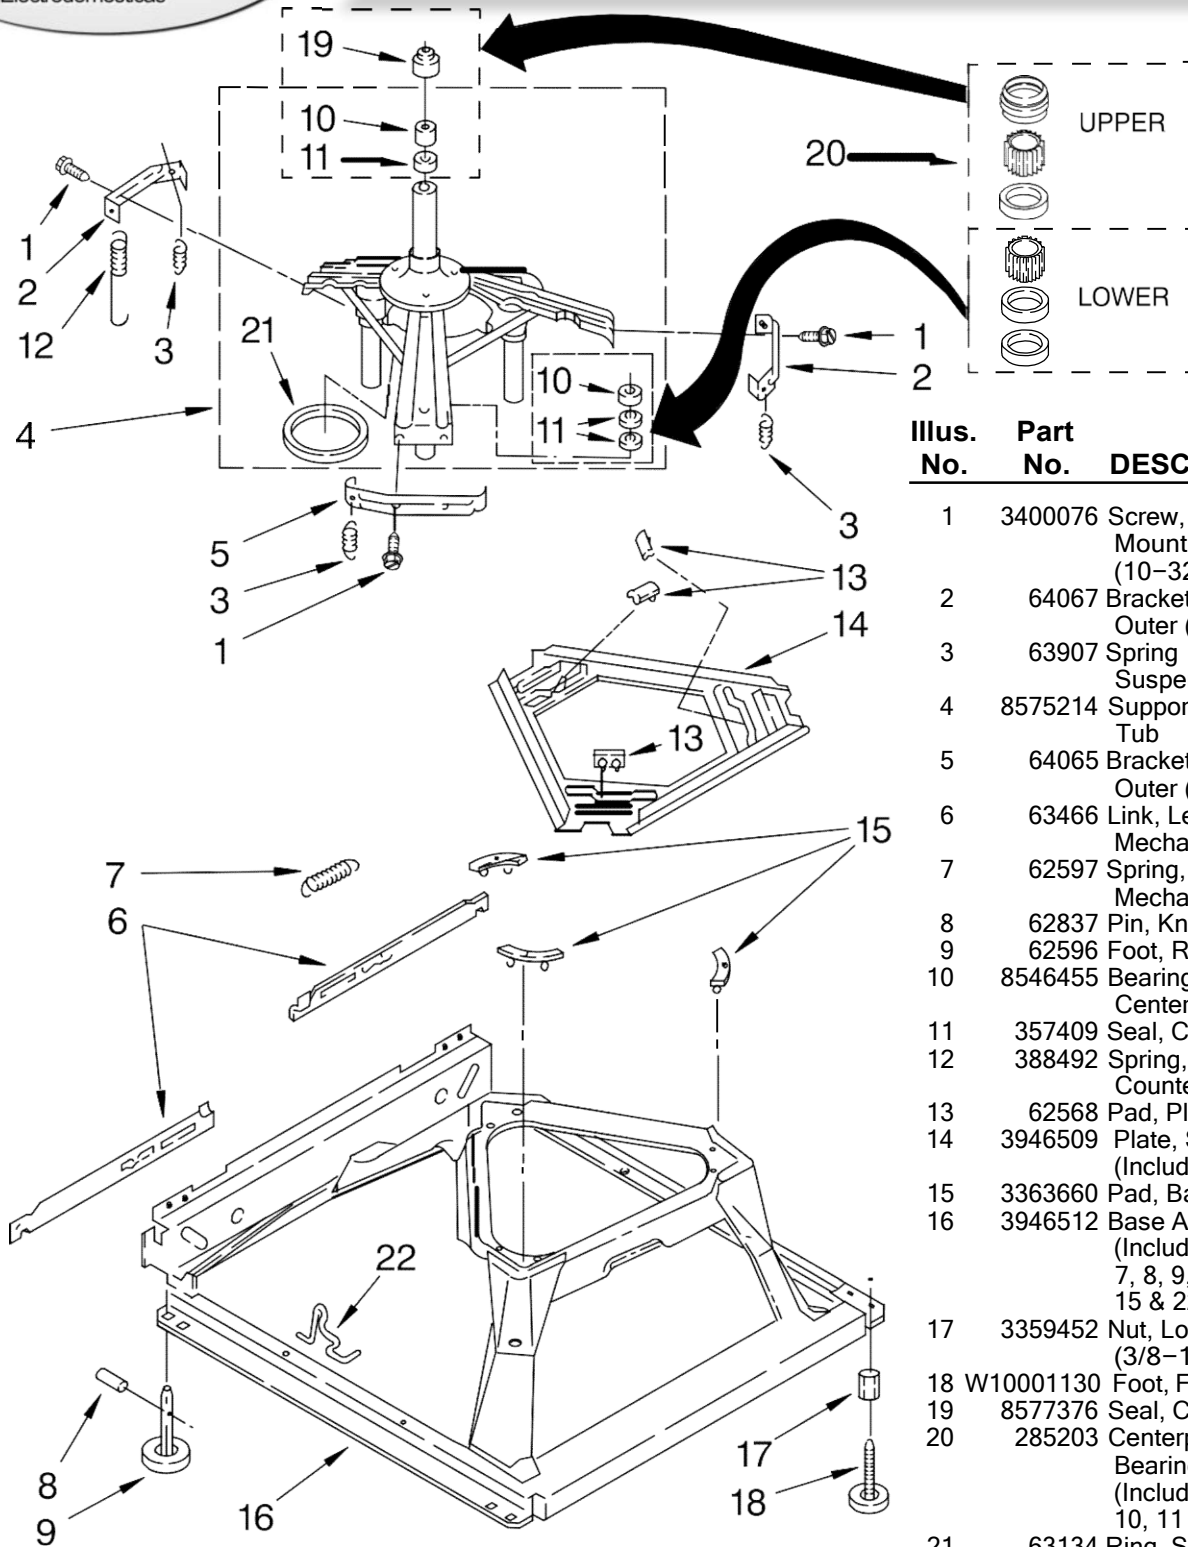

LAVADORA 7MWT98825WW1

Illus. No.	Part No.	DESCRIPTION
1	3400076	Screw, Bracket Mounting (10-32 x 5/8)
2	64067	Bracket, Spring Outer (2)
3	63907	Spring Suspension,(3)
4	8575214	Support & Brake, Tub
5	64065	Bracket, Spring Outer (L.F.)
6	63466	Link, Leveling Mechanism (2)
7	62597	Spring, Leveling Mechanism
8	62837	Pin, Knurled
9	62596	Foot, Rear (2)
10	8546455	Bearing, Centerpost (2)
11	357409	Seal, Centerpost (3)
12	388492	Spring, Counterweight
13	62568	Pad, Plate
14	3946509	Plate, Suspension (Includes Item 13)
15	3363660	Pad, Base
16	3946512	Base Assembly (Includes Items 6, 7, 8, 9, 13, 14, 15 & 22)
17	3359452	Nut, Lock (2) (3/8-16)
18	W10001130	Foot, Front (2)
19	8577376	Seal, Centerpost
20	285203	Centerpost Bearing Kit (Includes Items 10, 11 & 19)
21	63134	Ring, Sound Deadening
22	W10145155	Retainer, Suspension Spring

FOR ORDERING INFORMATION REFER TO PARTS PRICE LIST