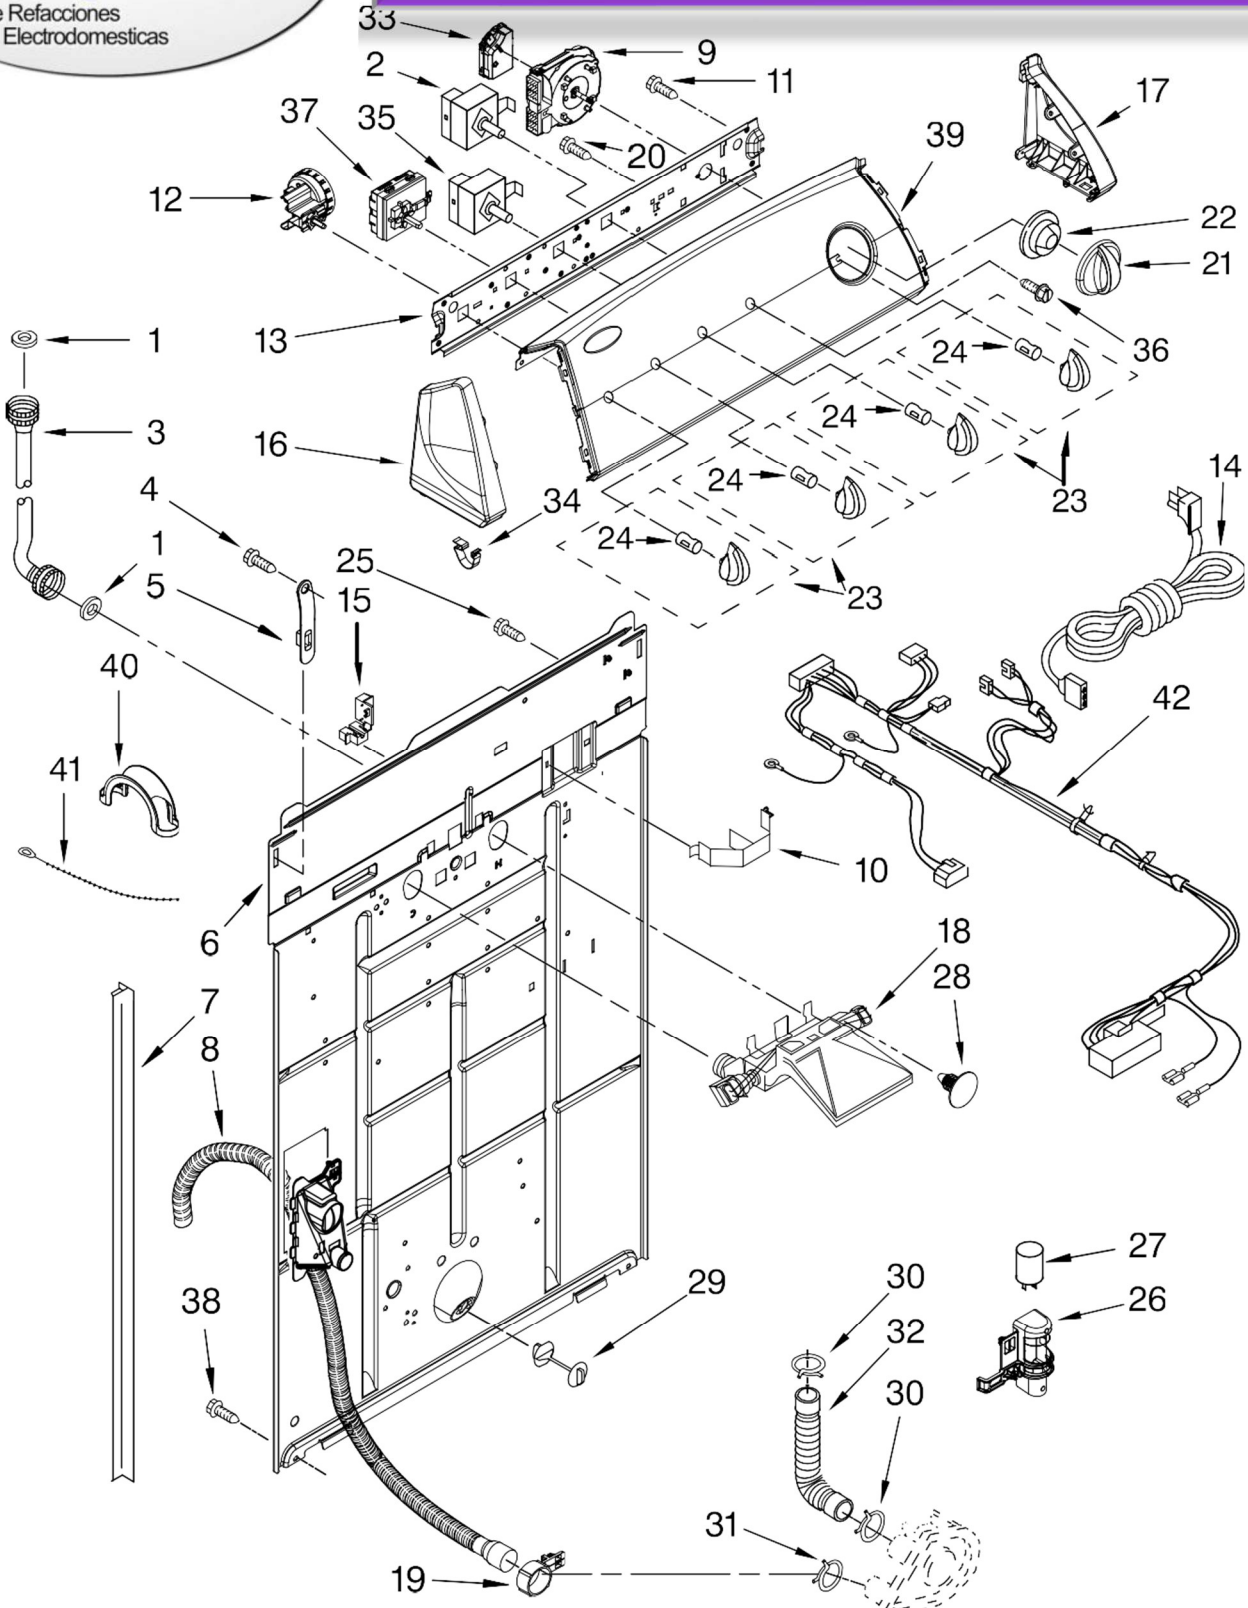

Distribuidor Autorizado

Venta de Refacciones
Electrodomesticas

LAVADORA 7MWT98825WW1

FOR ORDERING INFORMATION REFER TO PARTS PRICE LIST

LAVADORA 7MWT98825WW1

Illus. No.	Part No.	DESCRIPTION
1		Literature Parts
	W10155455	Installation Instructions
	W10245375	Feature Sheet
	W10213638	Use & Care Guide
	W10245230	Energy Guide (Mexico)
	W10213426	Wiring Diagram
2	W10194572	Top
3	8533959	Nut, Hex
4	W10192089	Dispenser, Bleach
5	63424	Cabinet
6	62780	Clip, Top & Cabinet & Rear Panel (2)
7	W10171313	Lid
8	3351614	Screw, Ground
9	62750	Spacer, Cabinet To Top (4)
10	9724509	Bumper, Lid (2)
11	8318084	Switch, Lid
12	W10119828	Screw, Lid Hinge Mounting (4)
13	W10225136	Hinge, Lid (L.H.)
14	91770	Hinge, Lid (R.H.)
15	8319539	Bearing, Lid Hinge (2)
16	W10165554	Screw, 10-16 x 3/8 (4)
17	W10177046	Cabinet-Damper, Sound

LAVADORA 7MWT98825WW1

FOR ORDERING INFORMATION REFER TO PARTS PRICE LIST

LAVADORA 7MWT98825WW1

Illus. No.	Part No.	DESCRIPTION
1	W10242307	Washer, Water Inlet Hose (4) (1-1/16 x 5/8)
2	W10163674	Switch, Rotary
3		Hose, Water Inlet (2)
	W10194210	Cold Water
	W10196191	Hot Water
4	9740848	Screw, 8-18 x 1/2
5	8568314	Strap, Console (2)
6	W10194450	Panel, Rear
7	62747	Pad, Rear Panel
8	W10189267	Hose, Drain Assembly (Includes Item 19)
9	8577787	Timer, Control (60 Hz.) (Motor Not A Service Part)
10	8055003	Clip, Harness & Pressure Hose
11	90767	Screw, 8-18 x 3/8

Illus. No.	Part No.	DESCRIPTION
12	8577843	Switch, Water Level
13	8566003	Bracket, Control
14	W10115689	Cord, Power (Includes Item 15)
15	3952821	Strain Relief, Power Cord
16	8566035	Cap, End (L.H.) (Includes Item 34)
17	8566032	Cap, End (R.H.) (Includes Item 34)
18	W10284557	Valve, Water Inlet W/Thermistor & Vacuum Break
19	8541668	Clamp, Hose
20	3400073	Screw, Ground
21	W10034730	Knob, Timer
22	8566018	Dial, Timer
23	W10034380	Knob, Control
24	8536939	Clip, Knob
25	3351614	Screw, Ground
26	8318046	Clip, Capacitor
27	8572717	Capacitor, Motor Start
28	W10000080	Clip, Push-In Retainer