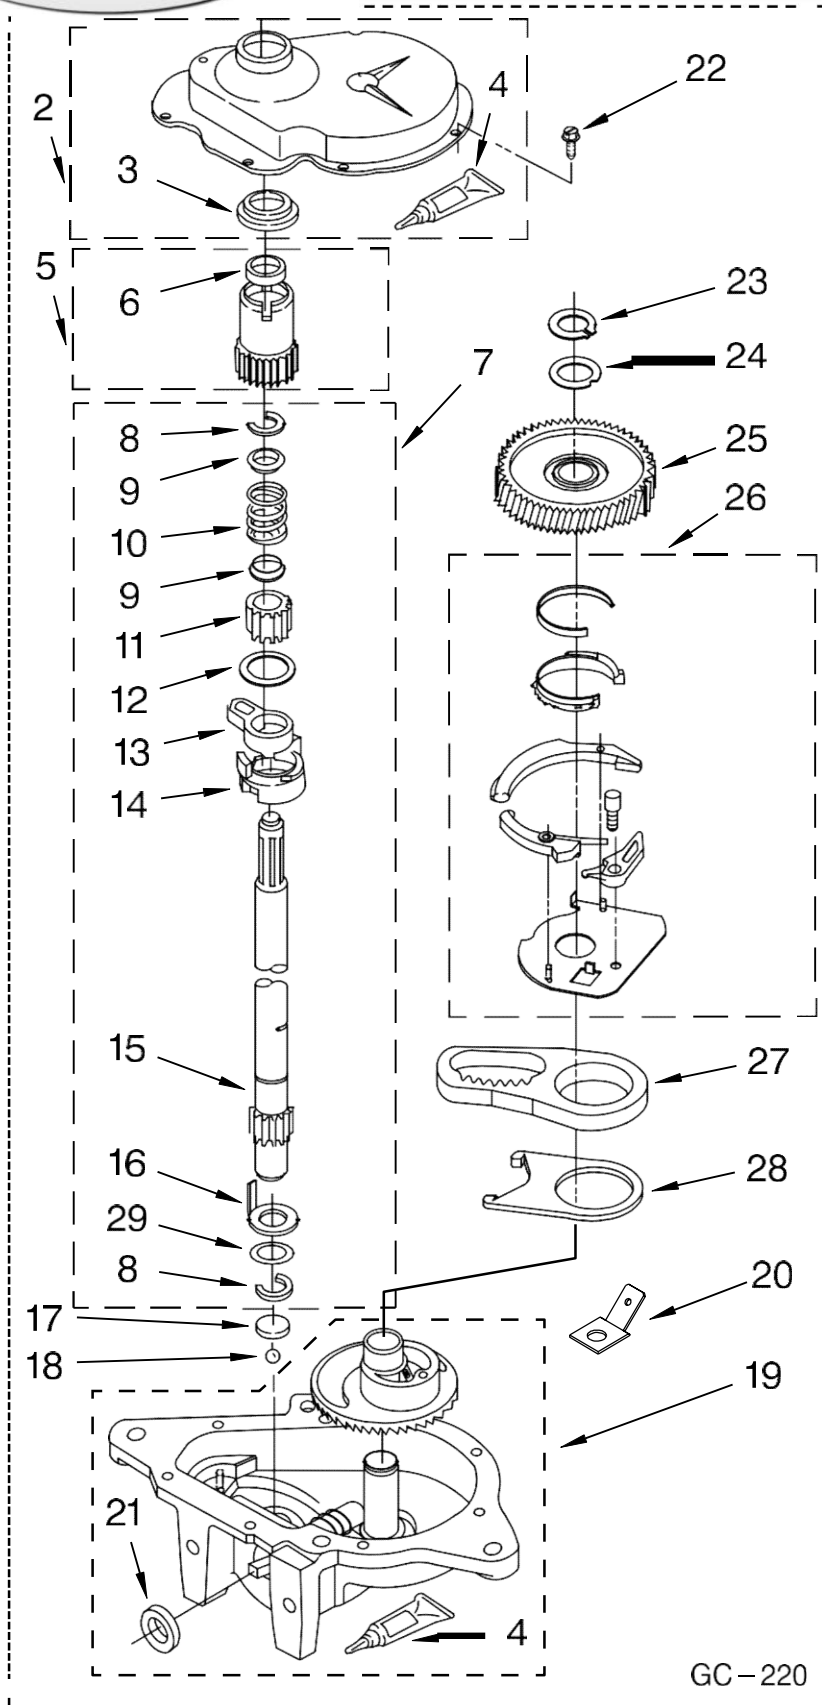

LAVADORA 7MWT98825WW1

Illus. No.	Part No.	DESCRIPTION
1	8532118	Gearcase (Complete)
2	285202	Cover, Gearcase
3	3349985	Seal, Gearcase Cover
4	285195	Sealer, Gasket (.20 Fl. Oz.) (6 ml)
5	63320	Pinion, Spin (Includes Illus. 25)
6	356427	Seal, Spin Pinion
7	389387	Shaft, Agitator (Complete)
8	90369	Ring, Retaining (2)
9	62677	Retainer, Spring (2)
10	62676	Spring, Agitate
11	63273	Gear, Agitate (Includes 15 & 29)
12	62619	Washer, Agitate Gear
13	62580	Cam Follower (Includes 14)
14	62581	Cam, Agitate (Includes 13)
15	285509	Shaft, Agitator (Includes 11 & 29)
16	62618	Washer, Cam Thrust
17	16018	Bearing, Thrust (Includes 18)
18	85529	Ball, Bearing (Includes 17)
19	389230	Bottom and Pinion, Gearcase
20	3949116	Block Tab, Terminal
21	285352	Seal, Thrust Plug
22	3351614	Screw, Gearcase Cover Mounting (8) (10-24 x 3/8)
23	3362552	Ring, Retaining
24	285735	Washer Kit, Thrust
25	62570	Gear, Spin
26	388253	Neutral Assembly
27	3349296	Rack, Connecting
28	62621	Actuator, Shift
29	388815	Washer, Intermediate