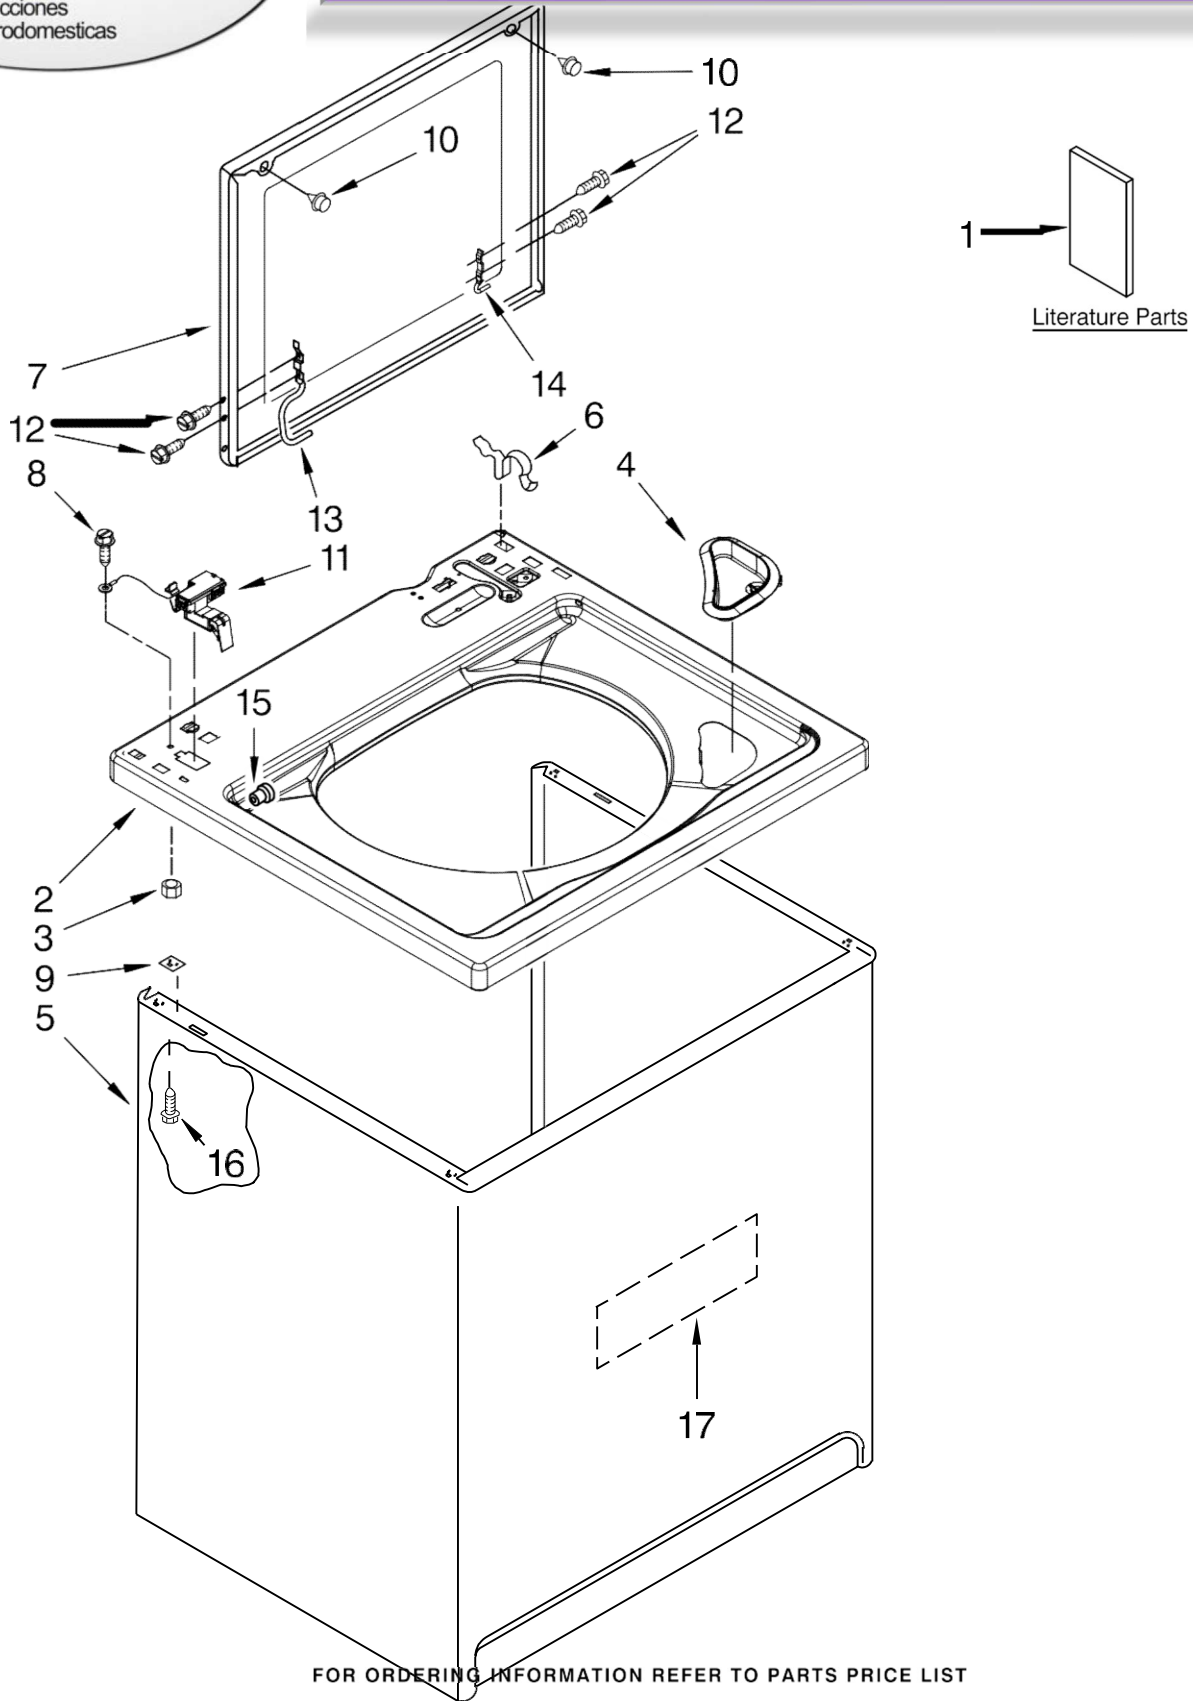

Distribuidor Autorizado

Venta de Refacciones
Electrodomesticas

LAVADORA 7MWT98825WW1

FOR ORDERING INFORMATION REFER TO PARTS PRICE LIST

LAVADORA 7MWT98825WW1

Illus. No.	Part No.	DESCRIPTION
1		Literature Parts
	W10155455	Installation Instructions
	W10245375	Feature Sheet
	W10213638	Use & Care Guide
	W10245230	Energy Guide (Mexico)
	W10213426	Wiring Diagram
2	W10194572	Top
3	8533959	Nut, Hex
4	W10192089	Dispenser, Bleach
5	63424	Cabinet
6	62780	Clip, Top & Cabinet & Rear Panel (2)
7	W10171313	Lid
8	3351614	Screw, Ground
9	62750	Spacer, Cabinet To Top (4)
10	9724509	Bumper, Lid (2)
11	8318084	Switch, Lid
12	W10119828	Screw, Lid Hinge Mounting (4)
13	W10225136	Hinge, Lid (L.H.)
14	91770	Hinge, Lid (R.H.)
15	8319539	Bearing, Lid Hinge (2)
16	W10165554	Screw, 10-16 x 3/8 (4)
17	W10177046	Cabinet-Damper, Sound

LAVADORA 7MWT98825WW1

FOR ORDERING INFORMATION REFER TO PARTS PRICE LIST

LAVADORA 7MWT98825WW1

Illus. No.	Part No.	DESCRIPTION
1	W10242307	Washer, Water Inlet Hose (4) (1-1/16 x 5/8)
2	W10163674	Switch, Rotary
3		Hose, Water Inlet (2)
	W10194210	Cold Water
	W10196191	Hot Water
4	9740848	Screw, 8-18 x 1/2
5	8568314	Strap, Console (2)
6	W10194450	Panel, Rear
7	62747	Pad, Rear Panel
8	W10189267	Hose, Drain Assembly (Includes Item 19)
9	8577787	Timer, Control (60 Hz.) (Motor Not A Service Part)
10	8055003	Clip, Harness & Pressure Hose
11	90767	Screw, 8-18 x 3/8

Illus. No.	Part No.	DESCRIPTION
12	8577843	Switch, Water Level
13	8566003	Bracket, Control
14	W10115689	Cord, Power (Includes Item 15)
15	3952821	Strain Relief, Power Cord
16	8566035	Cap, End (L.H.) (Includes Item 34)
17	8566032	Cap, End (R.H.) (Includes Item 34)
18	W10284557	Valve, Water Inlet W/Thermistor & Vacuum Break
19	8541668	Clamp, Hose
20	3400073	Screw, Ground
21	W10034730	Knob, Timer
22	8566018	Dial, Timer
23	W10034380	Knob, Control
24	8536939	Clip, Knob
25	3351614	Screw, Ground
26	8318046	Clip, Capacitor
27	8572717	Capacitor, Motor Start
28	W10000080	Clip, Push-In Retainer