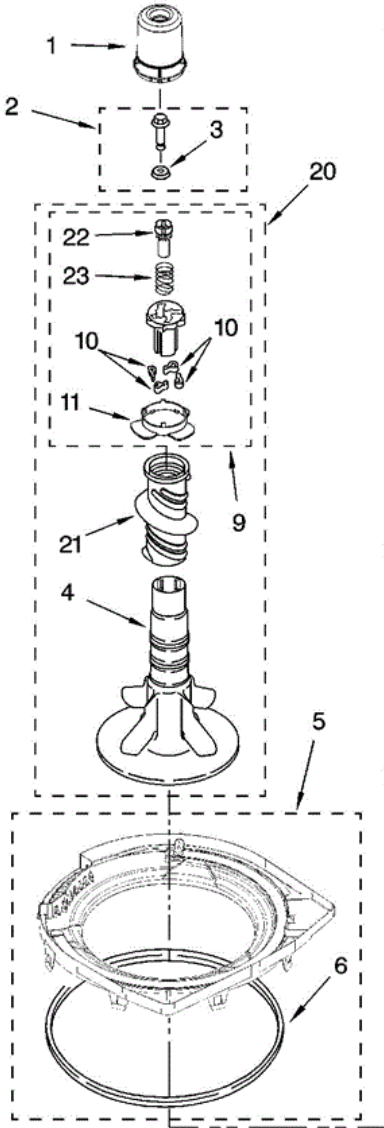

33	8541668	CLAMP, HOSE
34	W10184148	SWITCH, WATER TEMPERATURE (ATC)
35	62863	SCREW, 10-16 X 3/8
36	3400818	SCREW, TIMER MOUNTING
37	3949187	SWITCH, ROTARY
38	W10163674	SWITCH, ROTARY
39	W10209246	PANEL, CONSOLE
40	694419	BUZZER, MINI
41	W10214754	HARNESS, WIRING (FOR DETAIL SEE PAGES 9 & 10)
42	8578411	CIRCUIT BOARD, AGITATION DELAY
43	8536939	CLIP, KNOB
44	W10034730	KNOB, TIMER
45	8566018	DIAL, TIMER
46	W10034380	KNOB, CONTROL

7MWT99920VW0 TINAS