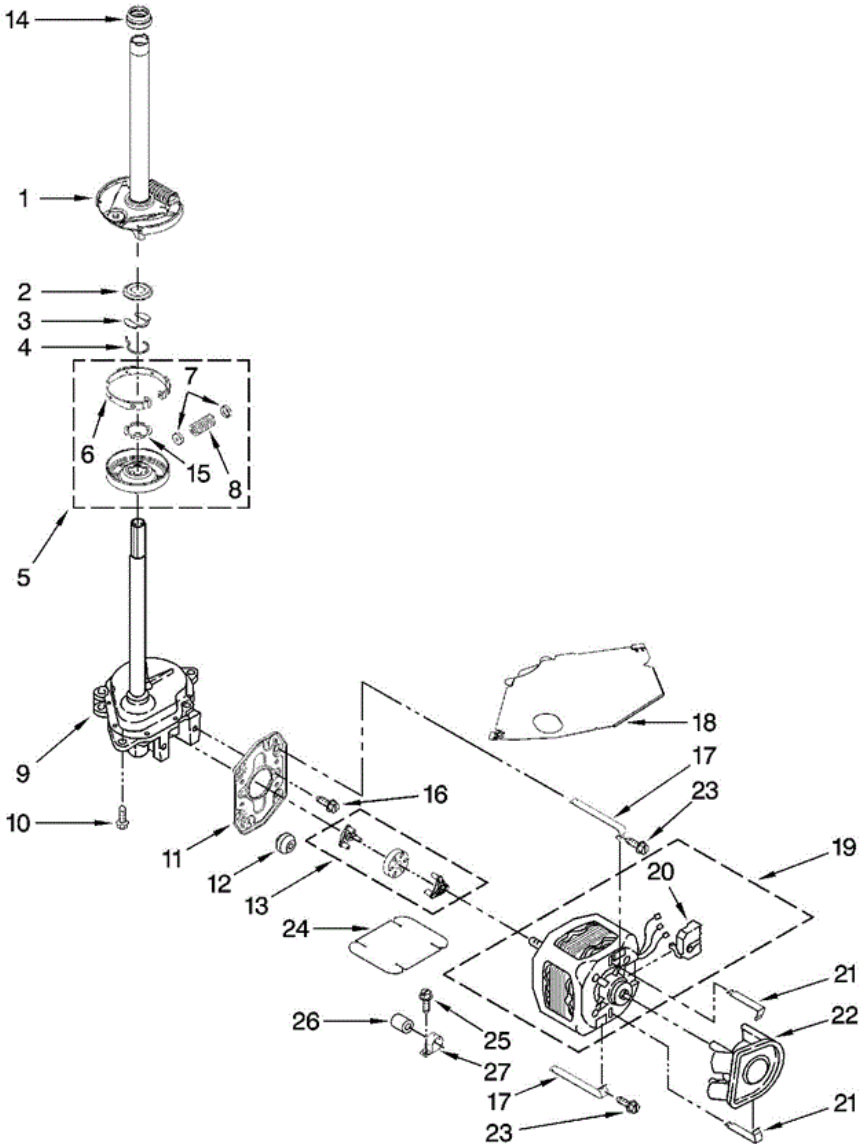

7MWT99920VW0 MOTOR