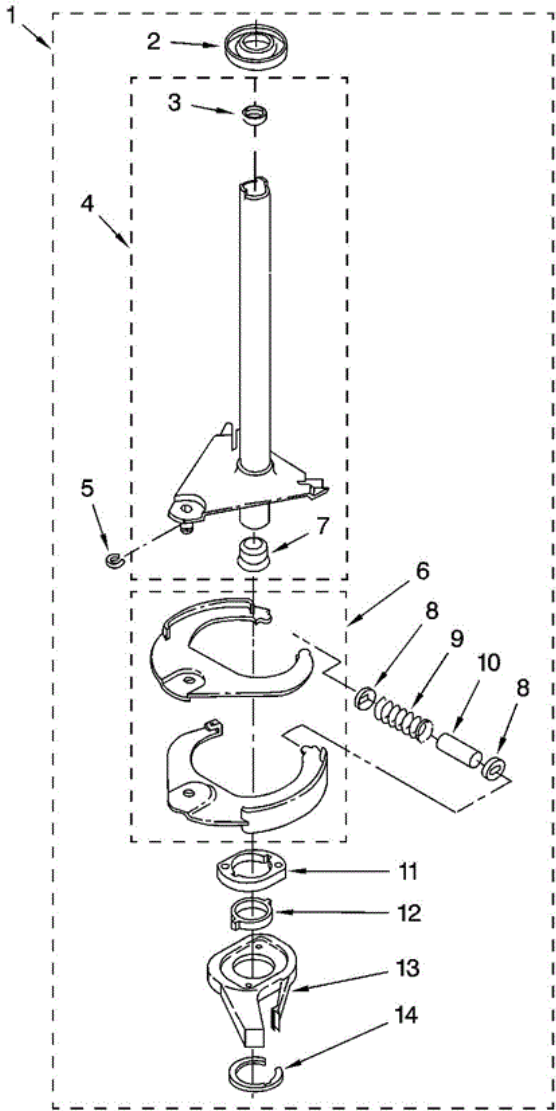

Distribuidor Autorizado

SurteRápido.com

Venta de Refacciones
Electrodomesticas

7MWT99920VW0 BASE

7MWT99920VW0 BASE

1	3400076	SCREW, BRACKET MOUNTING (10-32 X 5/8)
2	64067	BRACKET, SPRING OUTER (2)
3	63907	SPRING, SUSPENSION (3)
4	8575214	SUPPORT & BRAKE, TUB
5	64065	BRACKET, SPRING OUTER (L.F.)
6	63466	LINK, LEVELING MECHANISM (2)
7	62597	SPRING, LEVELING MECHANISM
8	62837	PIN, KNURLED
9	62596	FOOT, REAR (2)
10	8546455	BEARING, CENTERPOST (2)
11	357409	SEAL, CENTERPOST (3)
12	388492	SPRING, COUNTERWEIGHT
13	62568	PAD, PLATE
14	3946509	PLATE, SUSPENSION (INCLUDES ITEM 13)
15	3363660	PAD, BASE
16	3946512	BASE ASSEMBLY (INCL. 6, 7, 8, 9, 13, 14, 15 & 22)
17	3359452	NUT, LOCK (2) (3/8-16)
18	W10001130	FOOT, FRONT (2)
19	8577376	SEAL, CENTERPOST
20	285203	CENTERPOST BEARING KIT (INCLUDES 10, 11 & 19)
21	63134	RING, SOUND DEADENING
22	W10145155	RETAINER, SUSPENSION SPRING

7MWT99920VW0 FLECHA HUECA

7MWT99920VW0 FLECHA HUECA

1	388952	BRAKE AND DRIVE TUBE (COMPLETE)
2	62658	RING, THRUST
3	356427	SEAL, DRIVE TUBE
4	64027	TUBE, BASKET DRIVE (INCLUDES ILLUS. 3, 4, 5 & 9)
5	64035	RING, RETAINING
6	64232	SHOE, BRAKE (2)
7	62703	``T`` BEARING, SPIN TUBE
8	3353956	CAP, BRAKE SPRING (2)
9	387806	SPRING, BRAKE
10	3355360	SLEEVE, BRAKE SPRING
11	661516	CAM, BRAKE RELEASE
12	63022	SLEEVE, CAM
13	64194	DRIVER, BRAKE CAM
14	90368	RING, RETAINING