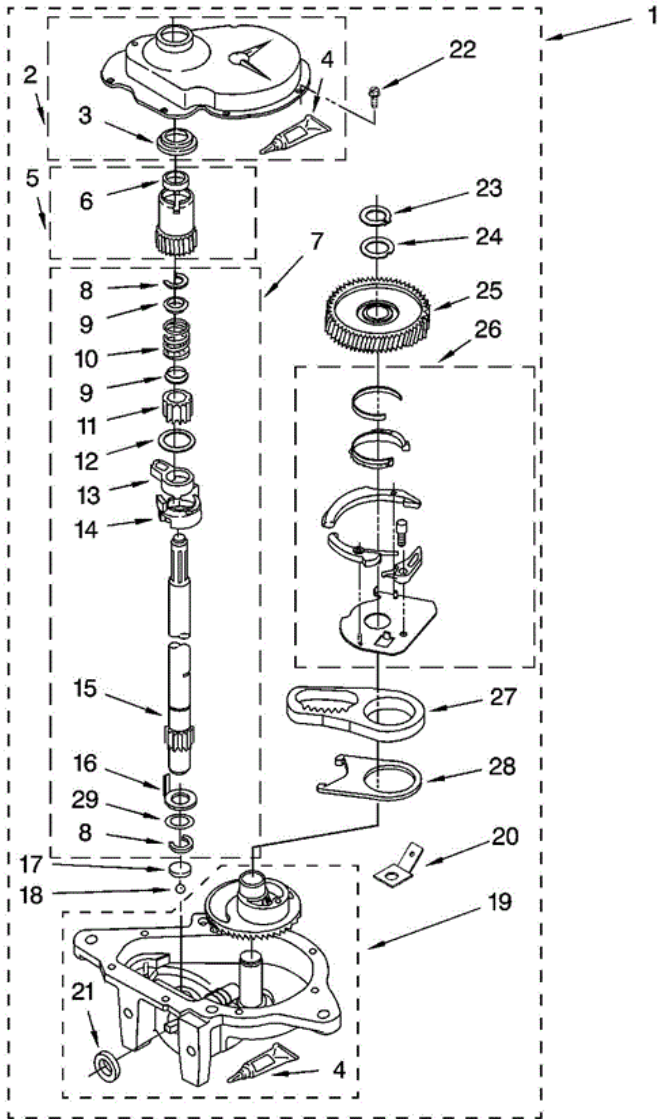

7MWT99920VW0 FLECHA HUECA

7MWT99920VW0 FLECHA HUECA

1	388952	BRAKE AND DRIVE TUBE (COMPLETE)
2	62658	RING, THRUST
3	356427	SEAL, DRIVE TUBE
4	64027	TUBE, BASKET DRIVE (INCLUDES ILLUS. 3, 4, 5 & 9)
5	64035	RING, RETAINING
6	64232	SHOE, BRAKE (2)
7	62703	``T`` BEARING, SPIN TUBE
8	3353956	CAP, BRAKE SPRING (2)
9	387806	SPRING, BRAKE
10	3355360	SLEEVE, BRAKE SPRING
11	661516	CAM, BRAKE RELEASE
12	63022	SLEEVE, CAM
13	64194	DRIVER, BRAKE CAM
14	90368	RING, RETAINING

7MWT99920VW0 TRANSMISION

7MWT99920VW0 TRANSMISION

1	8532118	GEARCASE (COMPLETE)
2	285202	COVER, GEARCASE
3	3349985	SEAL, GEARCASE COVER
4	285195	SEALER, GASKET (.20 FL. OZ.) (6 ML)
5	63320	PINION, SPIN (INCLUDES ILLUS. 25)
6	356427	SEAL, SPIN PINION
7	389387	SHAFT, AGITATOR (COMPLETE)
8	90369	RING, RETAINING (2)
9	62677	RETAINER, SPRING (2)
10	62676	SPRING, AGITATE
11	63273	GEAR, AGITATE (INCLUDES 15 & 29)
12	62619	WASHER, AGITATE GEAR
13	62580	CAM FOLLOWER (INCLUDES 14)
14	62581	CAM, AGITATE (INCLUDES 13)
15	285509	SHAFT, AGITATOR (INCLUDES 11 & 29)
16	62618	WASHER, CAM THRUST
17	16018	BEARING, THRUST (INCLUDES 18)
18	85529	BALL, BEARING (INCLUDES 17)
19	389230	BOTTOM AND PINION, GEARCASE
20	3949116	BLOCK TAB, TERMINAL
21	285352	SEAL, THRUST PLUG
22	3351614	SCREW, GEARCASE COVER MOUNTING (8)
23	3362552	RING, RETAINING
24	285735	WASHER KIT, THRUST
25	62570	GEAR, SPIN
26	388253	NEUTRAL ASSEMBLY
27	3349296	RACK, CONNECTING
28	62621	ACTUATOR, SHIFT
29	388815	WASHER, INTERMEDIATE