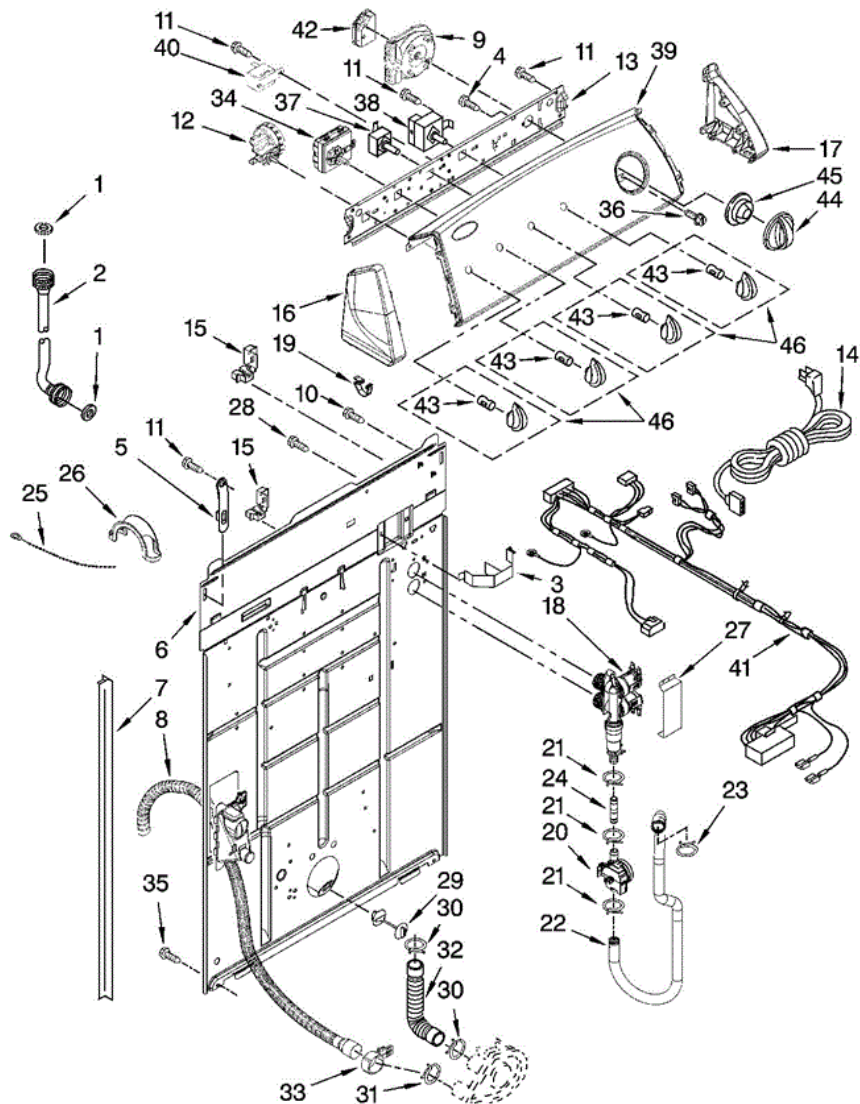

Distribuidor Autorizado

SurteRápido.com

Venta de Refacciones
Electrodomesticas

7MWT99920VW0 TABLERO

7MWT99920VW0 TABLERO

1	3976300	WASHER, WATER INLET HOSE (4) (1-1/16 X 5/8)
2	8571378	HOSE, WATER INLET (2) (RED COUPLER)
2	W10194208	HOSE, WATER INLET (2) (BLUE COUPLER)
3	8055003	CLIP, HARNESS & PRESSURE HOSE
4	3400073	SCREW, GROUND
5	8568314	STRAP, CONSOLE (2)
6	W10194451	PANEL, REAR
7	62747	PAD, REAR PANEL
8	W10189267	DRAIN HOSE ASSEMBLY (INCLUDES INCLUDES 33)
9	8577787	TIMER, CONTROL (60 HZ.)
10	3351614	SCREW, GROUND
11	90767	SCREW, 8-18 X 3/8
12	8577843	SWITCH, WATER LEVEL
13	8566003	BRACKET, CONTROL
14	W10115689	CORD, POWER (INCLUDES ITEM 15)
15	3952821	STRAIN RELIEF, POWER CORD
16	8566035	CAP, END (L.H.) (INCLUDES ITEM 19)
17	8566032	CAP, END (R.H.) (INCLUDES ITEM 19)
18	W10175893	VALVE, WATER INLET
19	8312709	CLIP, CONSOLE
20	W10176591	FLOWMETER
21	W10185367	CLAMP, HOSE
22	W10166732	HOSE, FLOWMETER TO TUB RING
23	W10117298	CLAMP, HOSE
24	W10166731	HOSE, VALVE TO FLOWMETER
25	3347868	CABLE TIE
26	8577378	U-BEND, DRAIN HOSE
27	W10188372	SHIELD, SUDS
28	9740848	SCREW, 8-18 X 1/2
29	8519200	SUPPORT, REAR PANEL
30	3363366	CLAMP, HOSE
31	8317496	CLAMP, HOSE
32	3951449	HOSE, PUMP TO TUB (INCLUDES ITEM 30)

33	8541668	CLAMP, HOSE
34	W10184148	SWITCH, WATER TEMPERATURE (ATC)
35	62863	SCREW, 10-16 X 3/8
36	3400818	SCREW, TIMER MOUNTING
37	3949187	SWITCH, ROTARY
38	W10163674	SWITCH, ROTARY
39	W10209246	PANEL, CONSOLE
40	694419	BUZZER, MINI
41	W10214754	HARNESS, WIRING (FOR DETAIL SEE PAGES 9 & 10)
42	8578411	CIRCUIT BOARD, AGITATION DELAY
43	8536939	CLIP, KNOB
44	W10034730	KNOB, TIMER
45	8566018	DIAL, TIMER
46	W10034380	KNOB, CONTROL