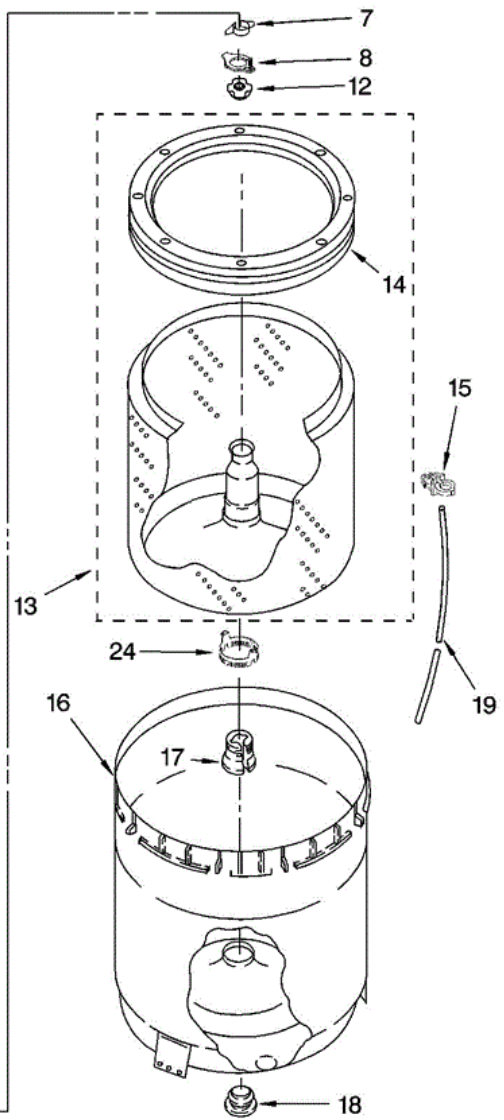

33	8541668	CLAMP, HOSE
34	W10184148	SWITCH, WATER TEMPERATURE (ATC)
35	62863	SCREW, 10-16 X 3/8
36	3400818	SCREW, TIMER MOUNTING
37	3949187	SWITCH, ROTARY
38	W10163674	SWITCH, ROTARY
39	W10209246	PANEL, CONSOLE
40	694419	BUZZER, MINI
41	W10214754	HARNESS, WIRING (FOR DETAIL SEE PAGES 9 & 10)
42	8578411	CIRCUIT BOARD, AGITATION DELAY
43	8536939	CLIP, KNOB
44	W10034730	KNOB, TIMER
45	8566018	DIAL, TIMER
46	W10034380	KNOB, CONTROL

7MWT99920VW0 TINAS