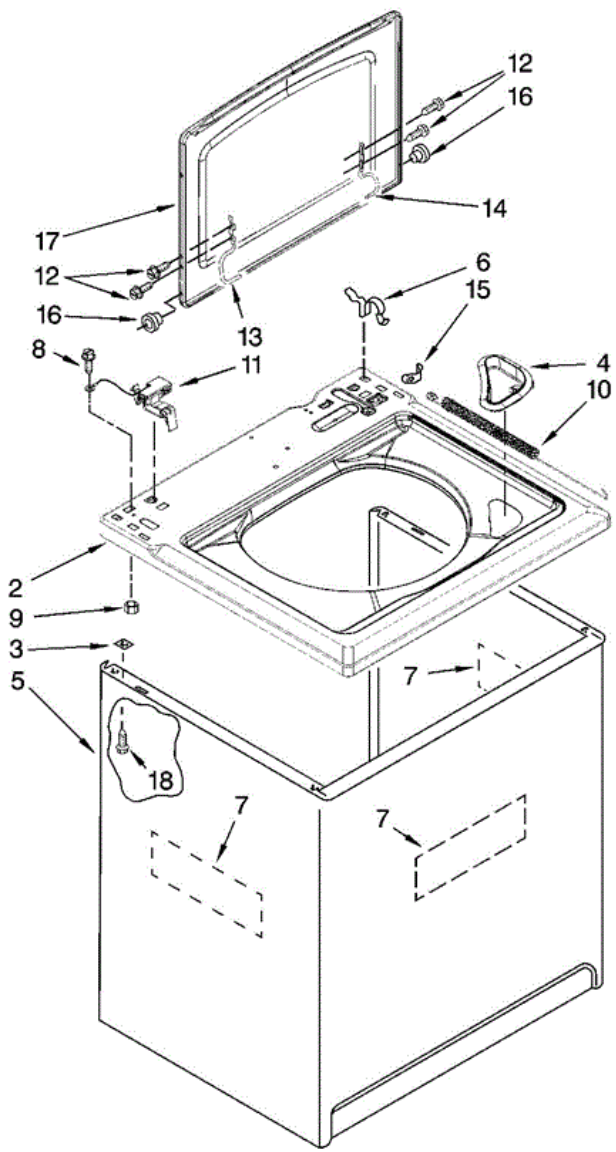

7MWT99920VW0 GABINETE