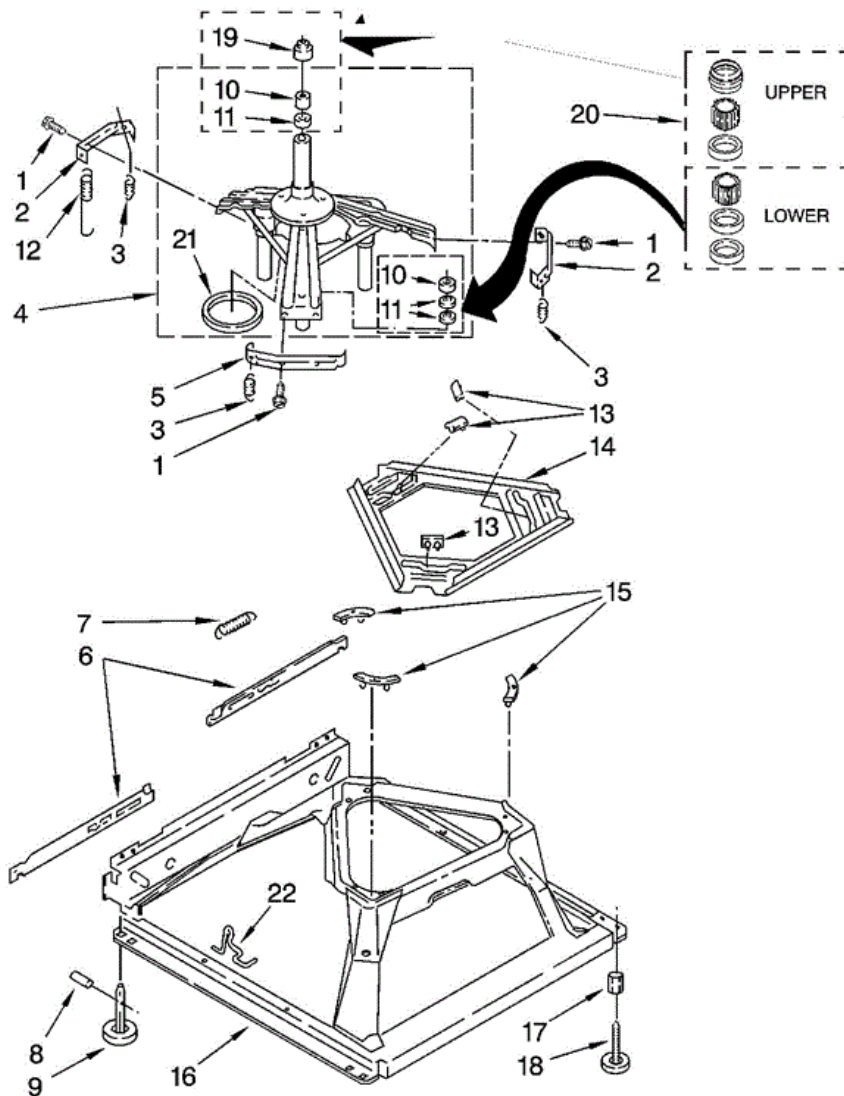

Distribuidor Autorizado

SurteRápido.com

Venta de Refacciones
Electrodomesticas

7MWT99920VW0 BASE

7MWT99920VW0 BASE

1	3400076	SCREW, BRACKET MOUNTING (10-32 X 5/8)
2	64067	BRACKET, SPRING OUTER (2)
3	63907	SPRING, SUSPENSION (3)
4	8575214	SUPPORT & BRAKE, TUB
5	64065	BRACKET, SPRING OUTER (L.F.)
6	63466	LINK, LEVELING MECHANISM (2)
7	62597	SPRING, LEVELING MECHANISM
8	62837	PIN, KNURLED
9	62596	FOOT, REAR (2)
10	8546455	BEARING, CENTERPOST (2)
11	357409	SEAL, CENTERPOST (3)
12	388492	SPRING, COUNTERWEIGHT
13	62568	PAD, PLATE
14	3946509	PLATE, SUSPENSION (INCLUDES ITEM 13)
15	3363660	PAD, BASE
16	3946512	BASE ASSEMBLY (INCL. 6, 7, 8, 9, 13, 14, 15 & 22)
17	3359452	NUT, LOCK (2) (3/8-16)
18	W10001130	FOOT, FRONT (2)
19	8577376	SEAL, CENTERPOST
20	285203	CENTERPOST BEARING KIT (INCLUDES 10, 11 & 19)
21	63134	RING, SOUND DEADENING
22	W10145155	RETAINER, SUSPENSION SPRING