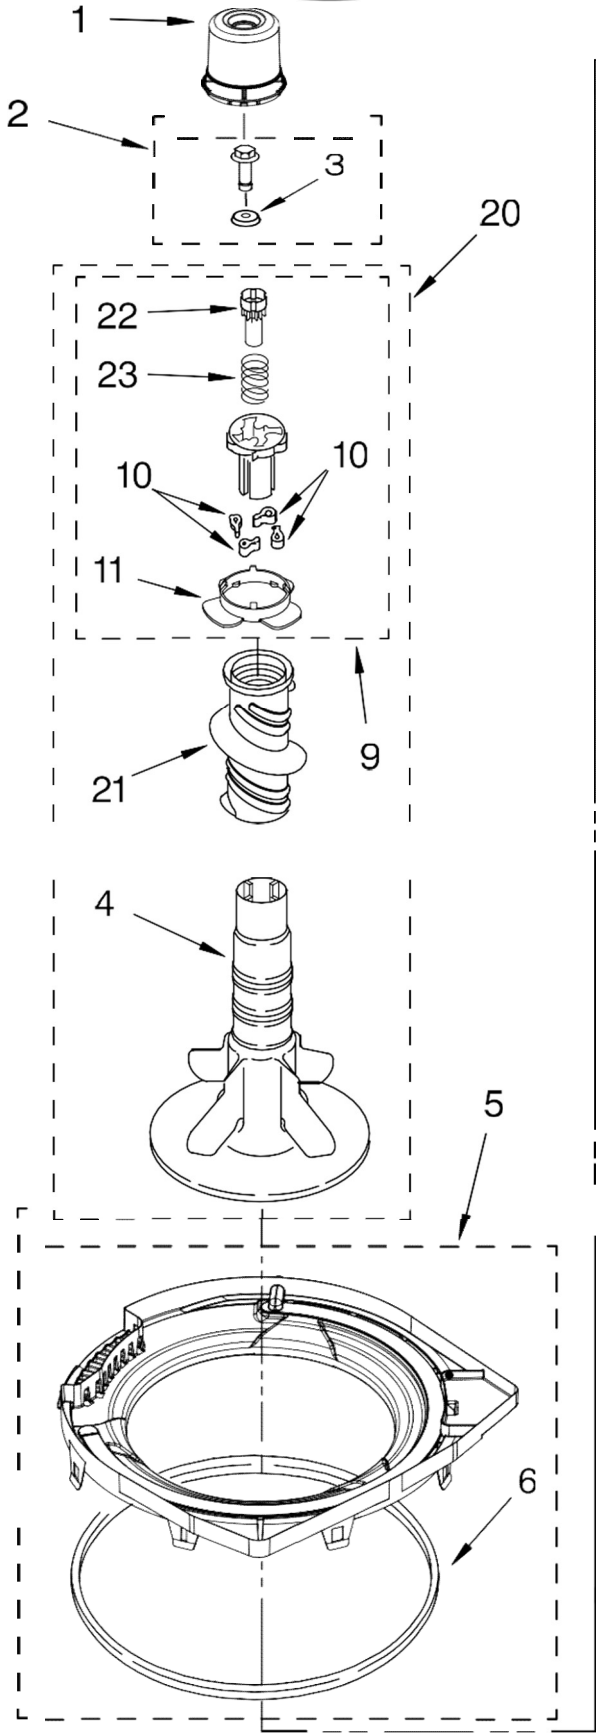

FOR ORDERING INFORMATION REFER TO PARTS PRICE LIST

Lavadora Whirlpool 7MWT99940VHO

Illus. No.	Part No.	DESCRIPTION
1	8528278	Dispenser, Fabric Softener
2	358237	Screw & Washer (5/16-24 x 1)
3	3949550	Washer
4	3947517	Agitator
5	W10167984	Tub Ring & Gasket
6	3359585	Seal, Tub Ring
7	3354845	Clip, Agitator
8	8543666	Washer, Agitator
9	8537433	Cam, Driven
10	3366877	Dog, Agitator Clutch (4)
11	8055141	Bearing-Driven Cam
12	W10116602	Nut, Spanner
13	W10006327	Basket
14	W10006326	Balance Ring
15	2219077	Clip, Pressure Switch Hose
16	63849	Tub
17	389140	Block, Basket Drive
18	383727	Gasket, Centerpost
19	W10211144	Hose, Pressure Switch
20	8538246	Agitator (Complete)
21	3946996	Auger, Agitator
22	8533540	Retainer, Spring
23	3946997	Spring, Compression
24	8577198	Filter, Lint