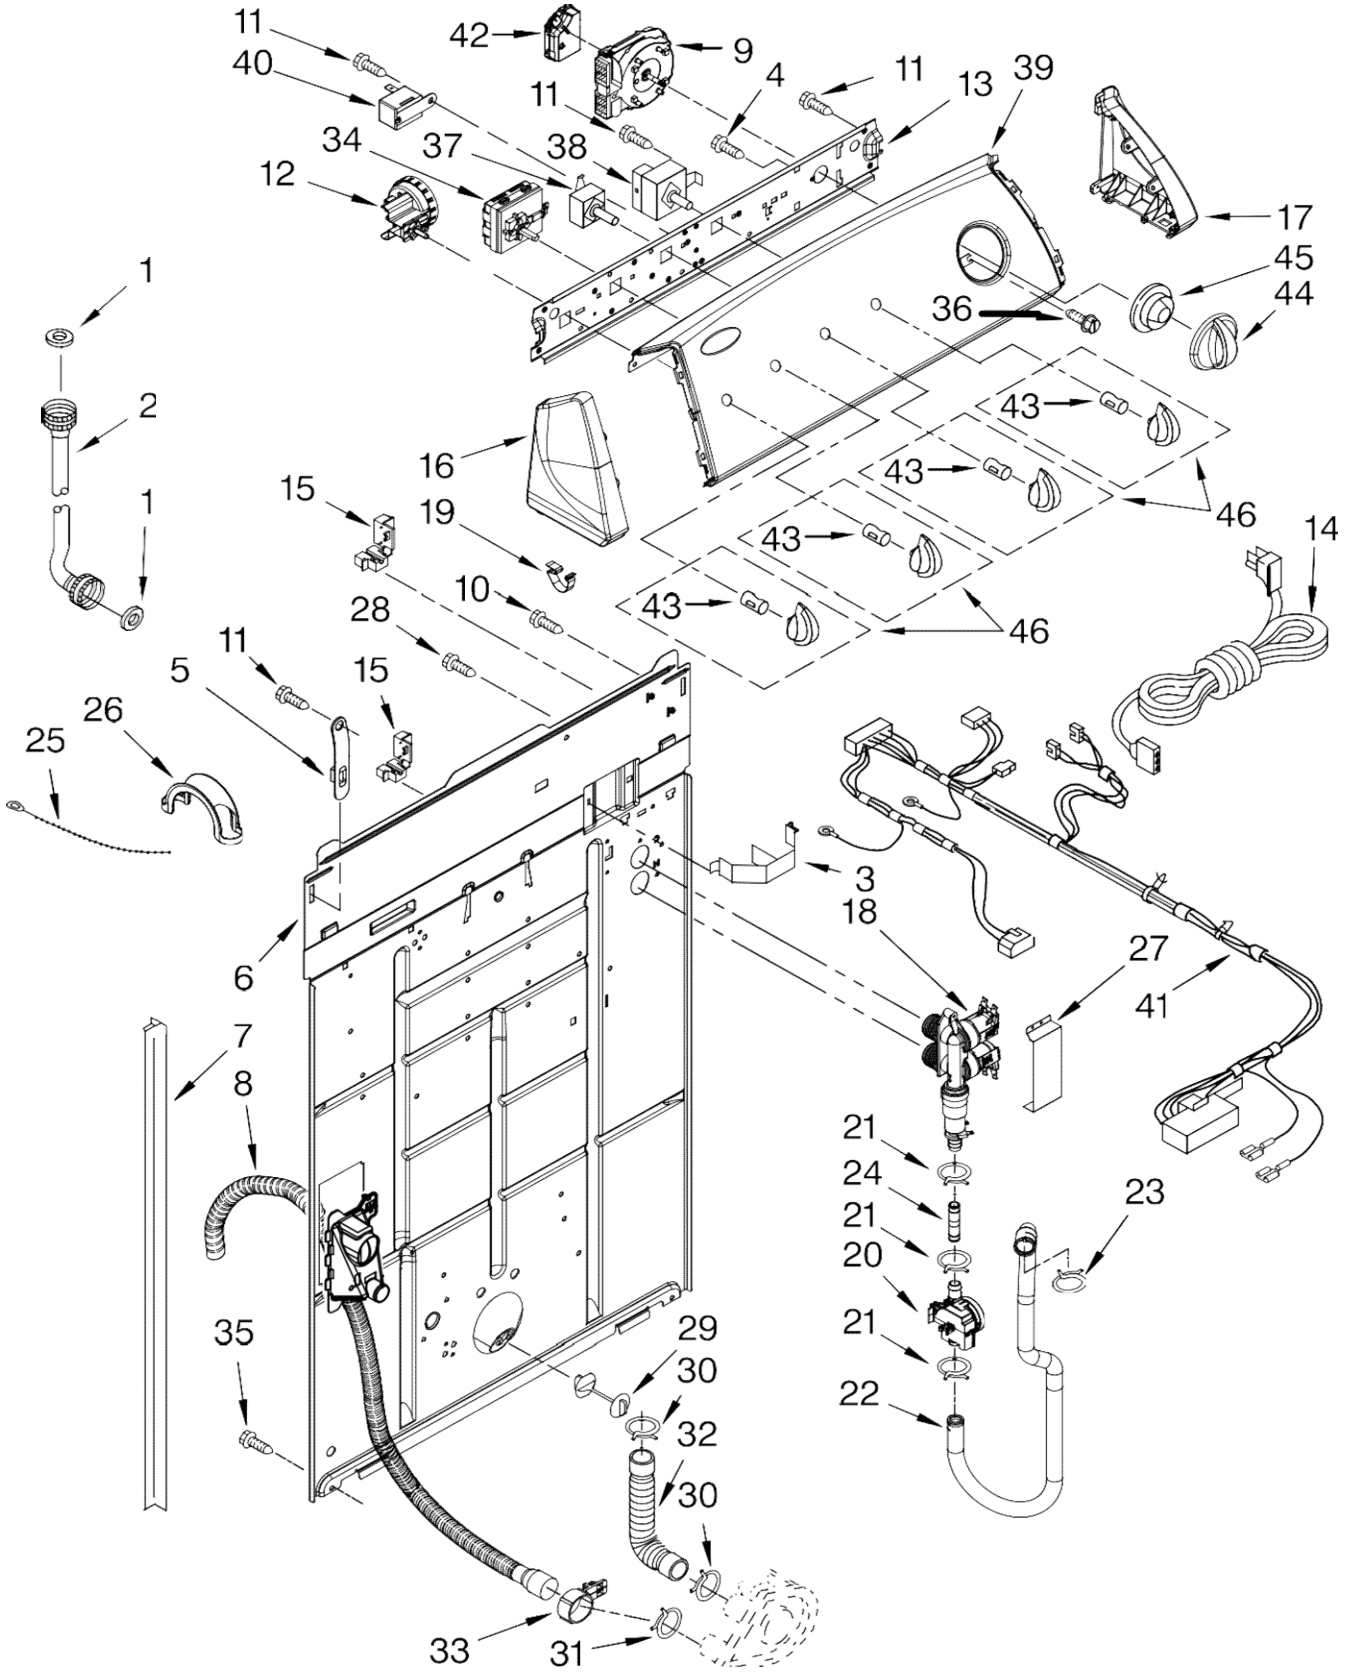

Lavadora Whirlpool 7MWT99940VH0

FOR ORDERING INFORMATION REFER TO PARTS PRICE LIST Part No. W10236666 Rev. A

Illus. No.	Part No.	DESCRIPTION
1		Literature Parts
	W10213646	Installation Instructions
	W10213638	Use & Care Guide
	W10213648	Feature Sheet
	W10216203	Energy Guide
	W10213426	Wiring Diagram
2		Top
	W10203530	White
	W10212420	Red
3	62750	Spacer, Cabinet To Top (4)
4	W10192089	Dispenser, Bleach
5		Cabinet
	63424	White
	W10205707	Red
6	62780	Clip, Top & Cabinet & Rear Panel (2)
7	W10177046	Cabinet – Damper, Sound (3)
8	3351614	Screw, Ground
9	8533959	Nut, Hex
10	W10208782	Spring-Extension, Glass Lid
11	8318084	Switch, Lid
12	W10119828	Screw, Lid Hinge Mounting (4)
13	8559336	Hinge, Lid (L.H.)
14	W10202542	Hinge, Lid (R.H.)
15	3350828	Clip, Retainer
16	8319539	Bearing, Lid Hinge (2)
17		Lid Assembly
	W10164516	White
	W10212192	Red
18	3390631	Screw, 10-16 x 3/8 (4)

FOR ORDERING INFORMATION REFER TO PARTS PRICE LIST

Lavadora Whirlpool 7MWT99940VH0

Illus. No.	Part No.	DESCRIPTION
1	3976300	Washer, Water Inlet Hose (4) (1-1/16 x 5/8)
2		Hose, Water Inlet (2)
	W10194210	Cold Water
	W10196191	Hot Water
3	8055003	Clip, Harness & Pressure Hose
4	3400073	Screw, Ground
5	8568314	Strap, Console (2)
6	W10194451	Panel, Rear
7	62747	Pad, Rear Panel
8	W10189267	Drain Hose Assembly (Includes Includes Item 33)
9	8577787	Timer, Control (60 Hz.) (Motor Not A Service Part)
10	3351614	Screw, Ground
11	90767	Screw, 8-18 X 3/8
12	W10177243	Switch, Water Level
13	8566003	Bracket, Control

Illus. No.	Part No.	DESCRIPTION
14	W10115689	Cord, Power (Includes Item 15)
15	3952821	Strain Relief, Power Cord
16		Cap, End (L.H.) (Includes Item 19)
	8566035	White
	W10205959	Red
17		Cap, End (R.H.) (Includes Item 19)
	8566032	White
	W10205953	Red
18	W10175893	Valve, Water Inlet
19	8312709	Clip, Console
20	W10176591	Flowmeter
21	W10185367	Clamp, Hose
22	W10166732	Hose, Flowmeter To Tub Ring
23	W10117298	Clamp, Hose
24	W10166731	Hose, Valve To Flowmeter
25	3347868	Cable Tie