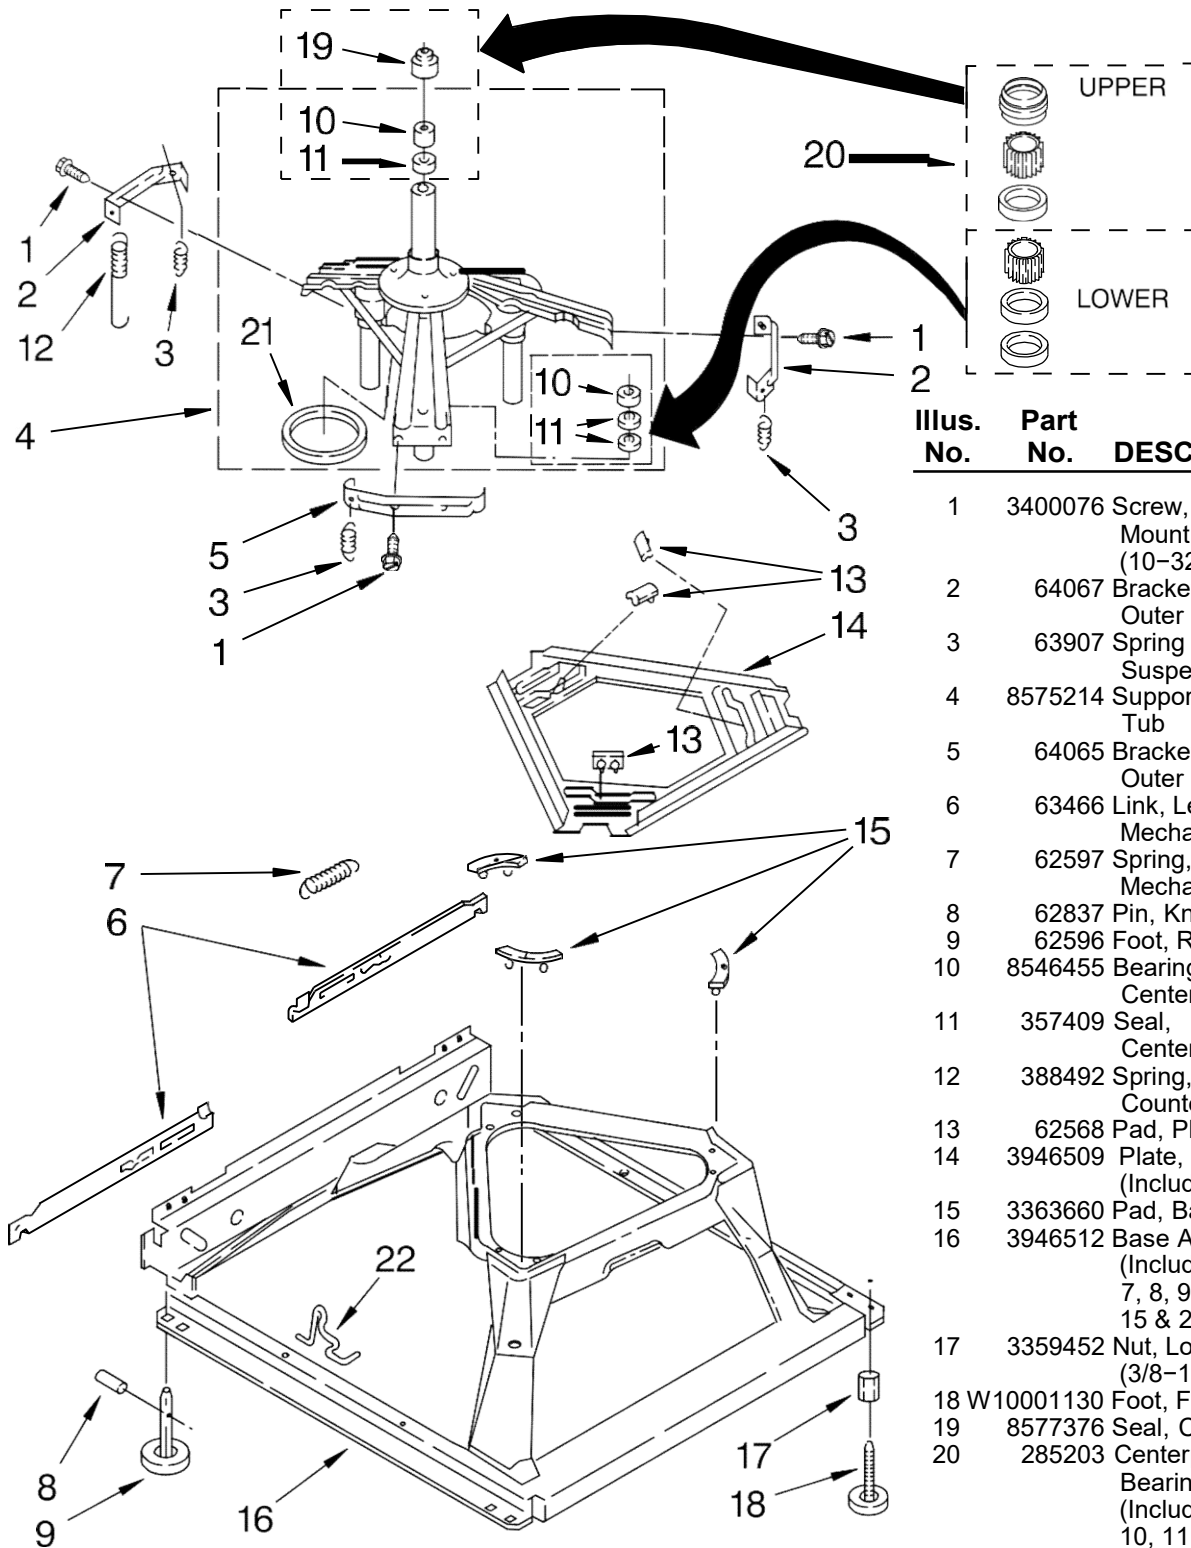

Lavadora Whirlpool 7MWT99940VH0

Illus. No.	Part No.	DESCRIPTION
1	3400076	Screw, Bracket Mounting (10-32 x 5/8)
2	64067	Bracket, Spring Outer (2)
3	63907	Spring Suspension, (3)
4	8575214	Support & Brake, Tub
5	64065	Bracket, Spring Outer (L.F.)
6	63466	Link, Leveling Mechanism (2)
7	62597	Spring, Leveling Mechanism
8	62837	Pin, Knurled
9	62596	Foot, Rear (2)
10	8546455	Bearing, Centerpost (2)
11	357409	Seal, Centerpost (3)
12	388492	Spring, Counterweight
13	62568	Pad, Plate
14	3946509	Plate, Suspension (Includes Item 13)
15	3363660	Pad, Base
16	3946512	Base Assembly (Includes Items 6, 7, 8, 9, 13, 14, 15 & 22)
17	3359452	Nut, Lock (2) (3/8-16)
18	W10001130	Foot, Front (2)
19	8577376	Seal, Centerpost
20	285203	Centerpost Bearing Kit (Includes Items 10, 11 & 19)
21	63134	Ring, Sound Deadening
22	W10145155	Retainer, Suspension Spring