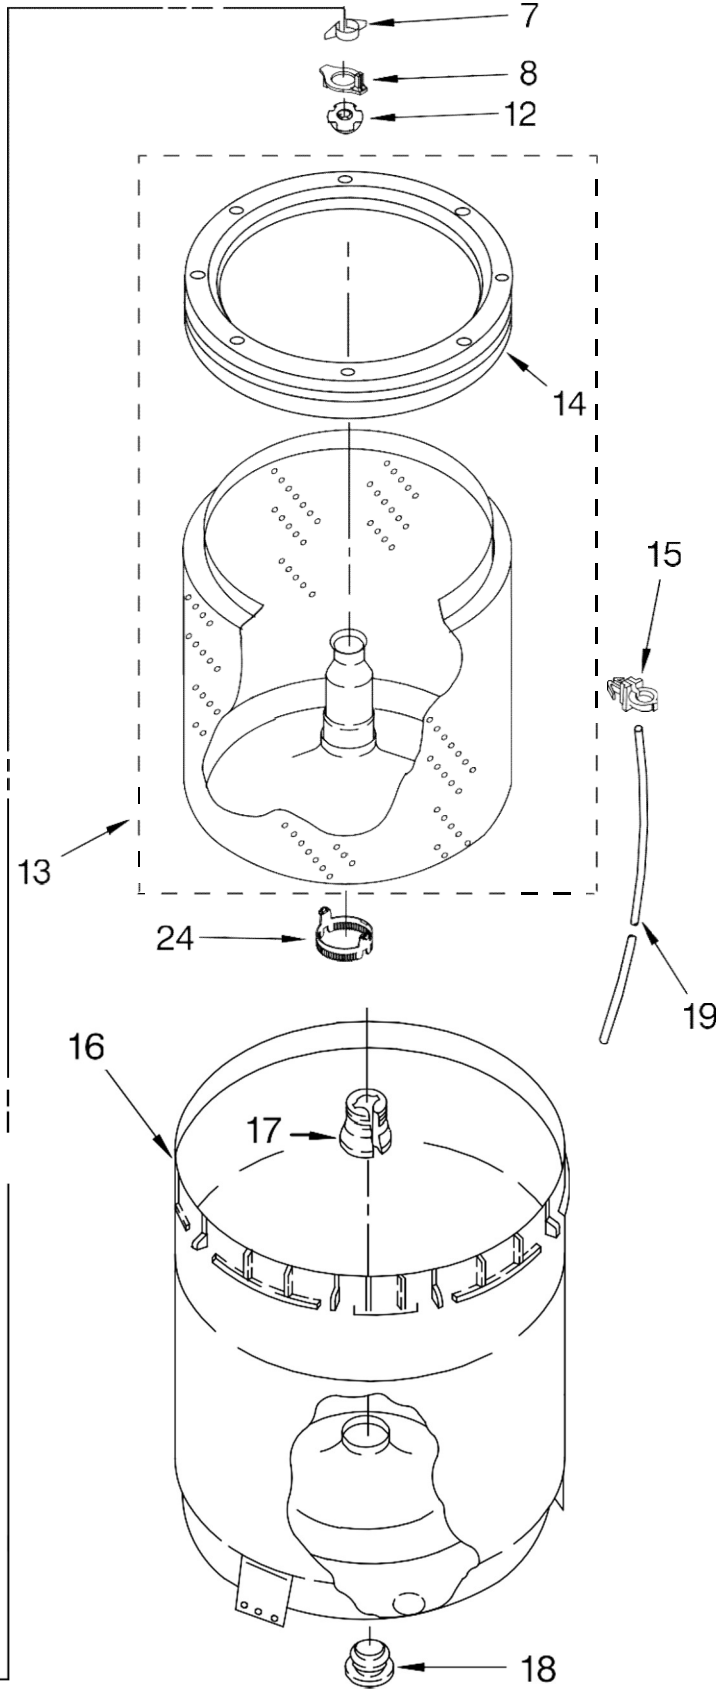

FOR ORDERING INFORMATION REFER TO PARTS PRICE LIST

Lavadora Whirlpool 7MWT99940VHO

Illus. No.	Part No.	DESCRIPTION
1	8528278	Dispenser, Fabric Softener
2	358237	Screw & Washer (5/16-24 x 1)
3	3949550	Washer
4	3947517	Agitator
5	W10167984	Tub Ring & Gasket
6	3359585	Seal, Tub Ring
7	3354845	Clip, Agitator
8	8543666	Washer, Agitator
9	8537433	Cam, Driven
10	3366877	Dog, Agitator Clutch (4)
11	8055141	Bearing-Driven Cam
12	W10116602	Nut, Spanner
13	W10006327	Basket
14	W10006326	Balance Ring
15	2219077	Clip, Pressure Switch Hose
16	63849	Tub
17	389140	Block, Basket Drive
18	383727	Gasket, Centerpost
19	W10211144	Hose, Pressure Switch
20	8538246	Agitator (Complete)
21	3946996	Auger, Agitator
22	8533540	Retainer, Spring
23	3946997	Spring, Compression
24	8577198	Filter, Lint