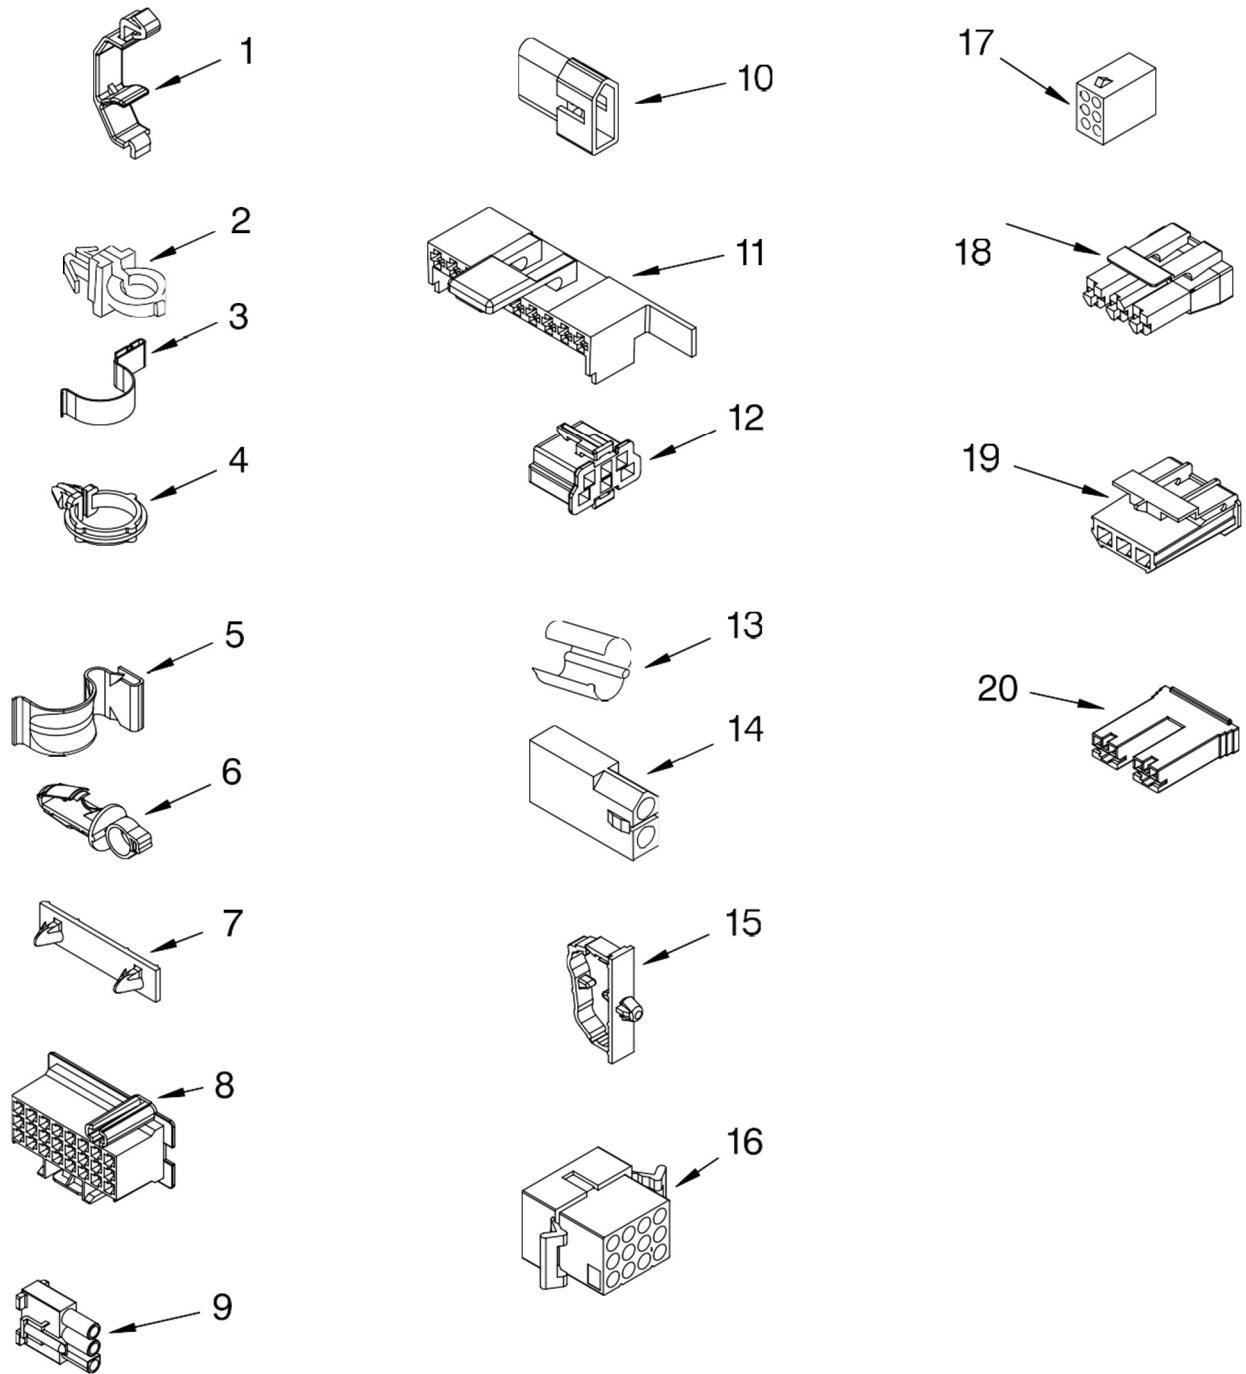

Illus. No.	Part No.	DESCRIPTION
11	62611	Plate, Motor Mount To Gearcase
12	62691	Grommet, Motor (4)
13	3364003	Coupling, Motor & Isolation
14	8577374	Seal
15	3355454	Clip, Anti-Rattle
16	3400516	Screw
17	W10086010	Retainer, Motor (2)
18	3362089	Shield, Tub To Motor
19	661600	Motor, Main Drive
20	62850	Switch, Main Drive Motor
21	8546127	Retainer, Pump (2)
22	3363394	Pump (Complete)
23	3387485	Screw, 10-16 x 5/8
24	8316060	Shield, Motor
25	62863	Screw, 10-16 x 3/8
26	8572717	Capacitor
27	3949496	Clamp, Capacitor

FOR ORDERING INFORMATION REFER TO PARTS PRICE LIST

Lavadora Whirlpool 7MWT99940VH0

Illus. No.	Part No.	DESCRIPTION
1	3400076	Screw, Bracket Mounting (10-32 x 5/8)
2	64067	Bracket, Spring Outer (2)
3	63907	Spring Suspension, (3)
4	8575214	Support & Brake, Tub
5	64065	Bracket, Spring Outer (L.F.)
6	63466	Link, Leveling Mechanism (2)
7	62597	Spring, Leveling Mechanism
8	62837	Pin, Knurled
9	62596	Foot, Rear (2)
10	8546455	Bearing, Centerpost (2)
11	357409	Seal, Centerpost (3)
12	388492	Spring, Counterweight
13	62568	Pad, Plate
14	3946509	Plate, Suspension (Includes Item 13)
15	3363660	Pad, Base
16	3946512	Base Assembly (Includes Items 6, 7, 8, 9, 13, 14, 15 & 22)
17	3359452	Nut, Lock (2) (3/8-16)
18	W10001130	Foot, Front (2)
19	8577376	Seal, Centerpost
20	285203	Centerpost Bearing Kit (Includes Items 10, 11 & 19)
21	63134	Ring, Sound Deadening
22	W10145155	Retainer, Suspension Spring