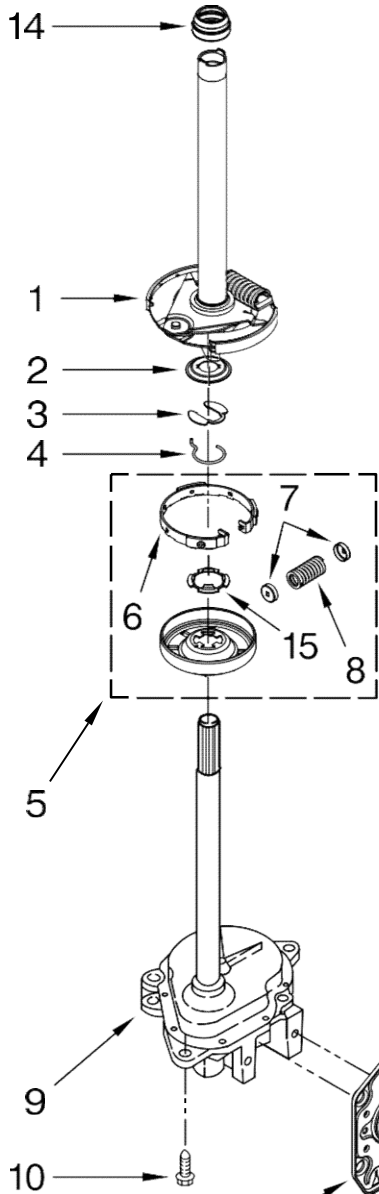

FOR ORDERING INFORMATION REFER TO PARTS PRICE LIST

Lavadora Whirlpool 7MWT99940VH0

Illus. No.	Part No.	DESCRIPTION
1	3976300	Washer, Water Inlet Hose (4) (1-1/16 x 5/8)
2		Hose, Water Inlet (2)
	W10194210	Cold Water
	W10196191	Hot Water
3	8055003	Clip, Harness & Pressure Hose
4	3400073	Screw, Ground
5	8568314	Strap, Console (2)
6	W10194451	Panel, Rear
7	62747	Pad, Rear Panel
8	W10189267	Drain Hose Assembly (Includes Includes Item 33)
9	8577787	Timer, Control (60 Hz.) (Motor Not A Service Part)
10	3351614	Screw, Ground
11	90767	Screw, 8-18 X 3/8
12	W10177243	Switch, Water Level
13	8566003	Bracket, Control

FOR ORDERING INFORMATION REFER TO PARTS PRICE LIST

Lavadora Whirlpool 7MWT99940VHO

Illus. No.	Part No.	DESCRIPTION
1	8528278	Dispenser, Fabric Softener
2	358237	Screw & Washer (5/16-24 x 1)
3	3949550	Washer
4	3947517	Agitator
5	W10167984	Tub Ring & Gasket
6	3359585	Seal, Tub Ring
7	3354845	Clip, Agitator
8	8543666	Washer, Agitator
9	8537433	Cam, Driven
10	3366877	Dog, Agitator Clutch (4)
11	8055141	Bearing-Driven Cam
12	W10116602	Nut, Spanner
13	W10006327	Basket
14	W10006326	Balance Ring
15	2219077	Clip, Pressure Switch Hose
16	63849	Tub
17	389140	Block, Basket Drive
18	383727	Gasket, Centerpost
19	W10211144	Hose, Pressure Switch
20	8538246	Agitator (Complete)
21	3946996	Auger, Agitator
22	8533540	Retainer, Spring
23	3946997	Spring, Compression
24	8577198	Filter, Lint