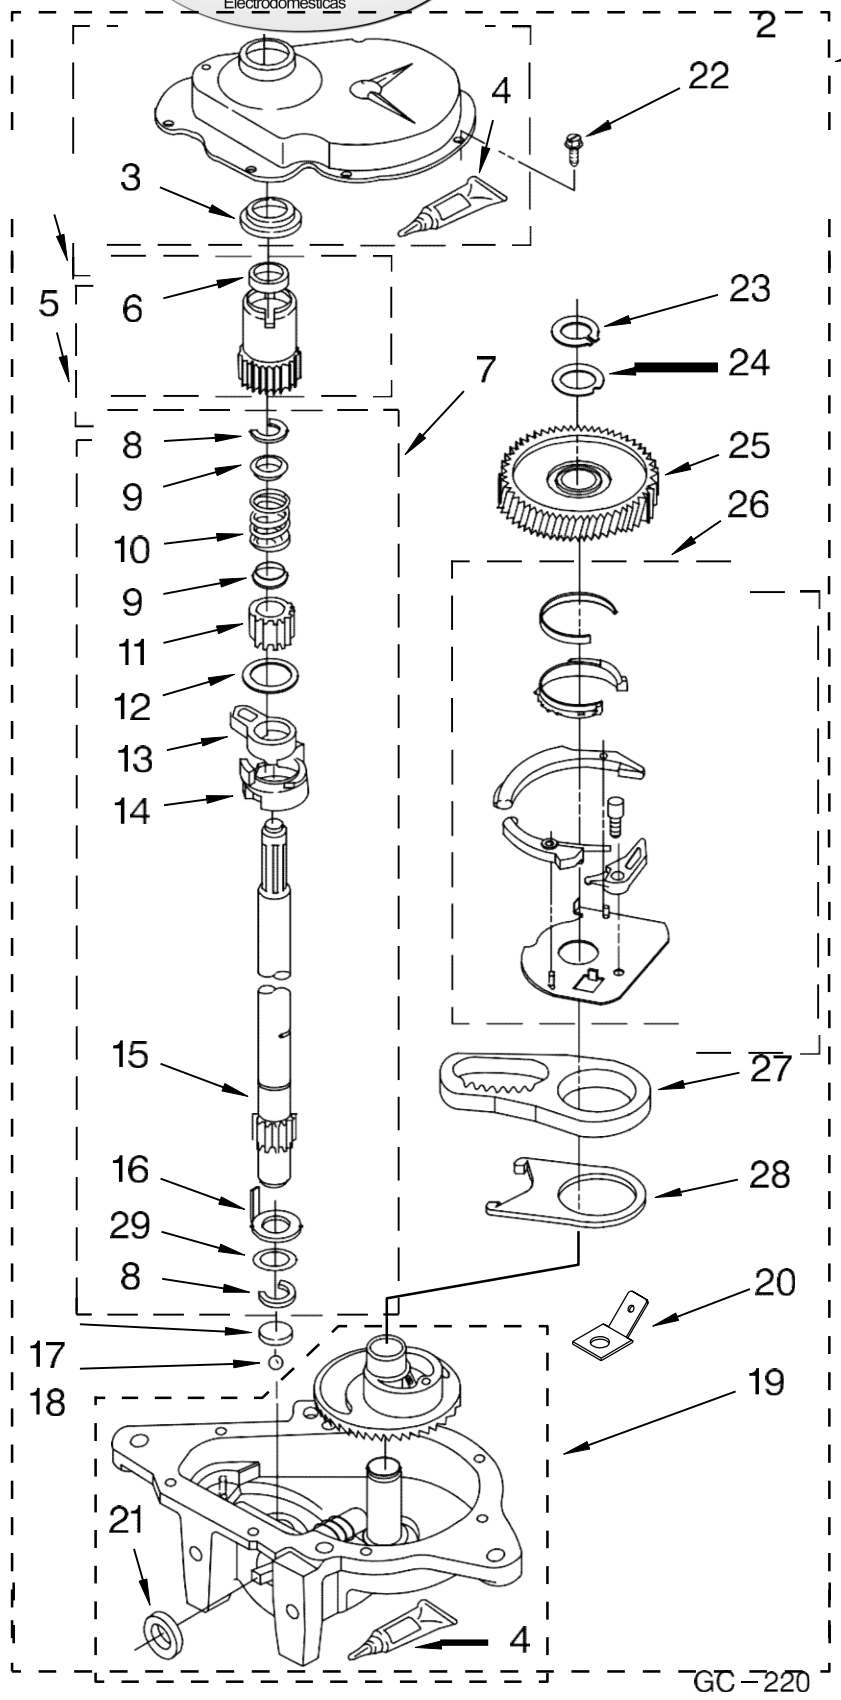

Illus. No.	Part No.	DESCRIPTION
1	8532118	Gearcase (Complete)
2	285202	Cover, Gearcase
3	3349985	Seal, Gearcase Cover
4	285195	Sealer, Gasket (.20 Fl. Oz.) (6 ml)
5	63320	Pinion, Spin (Includes Illus. 25)
6	356427	Seal, Spin Pinion
7	389387	Shaft, Agitator (Complete)
8	90369	Ring, Retaining (2)
9	62677	Retainer, Spring (2)
10	62676	Spring, Agitate
11	63273	Gear, Agitate (Includes 15 & 29)
12	62619	Washer, Agitate Gear
13	62580	Cam Follower (Includes 14)
14	62581	Cam, Agitate (Includes 13)
15	285509	Shaft, Agitator (Includes 11 & 29)
16	62618	Washer, Cam Thrust
17	16018	Bearing, Thrust (Includes 18)
18	85529	Ball, Bearing (Includes 17)
19	389230	Bottom and Pinion, Gearcase
20	3949116	Block Tab, Terminal
21	285352	Seal, Thrust Plug
22	3351614	Screw, Gearcase Cover Mounting (8) (10-24 x 3/8)
23	3362552	Ring, Retaining
24	285735	Washer Kit, Thrust
25	62570	Gear, Spin
26	388253	Neutral Assembly
27	3349296	Rack, Connecting
28	62621	Actuator, Shift
29	388815	Washer, Intermediate

FOR ORDERING INFORMATION REFER TO PARTS PRICE LIST