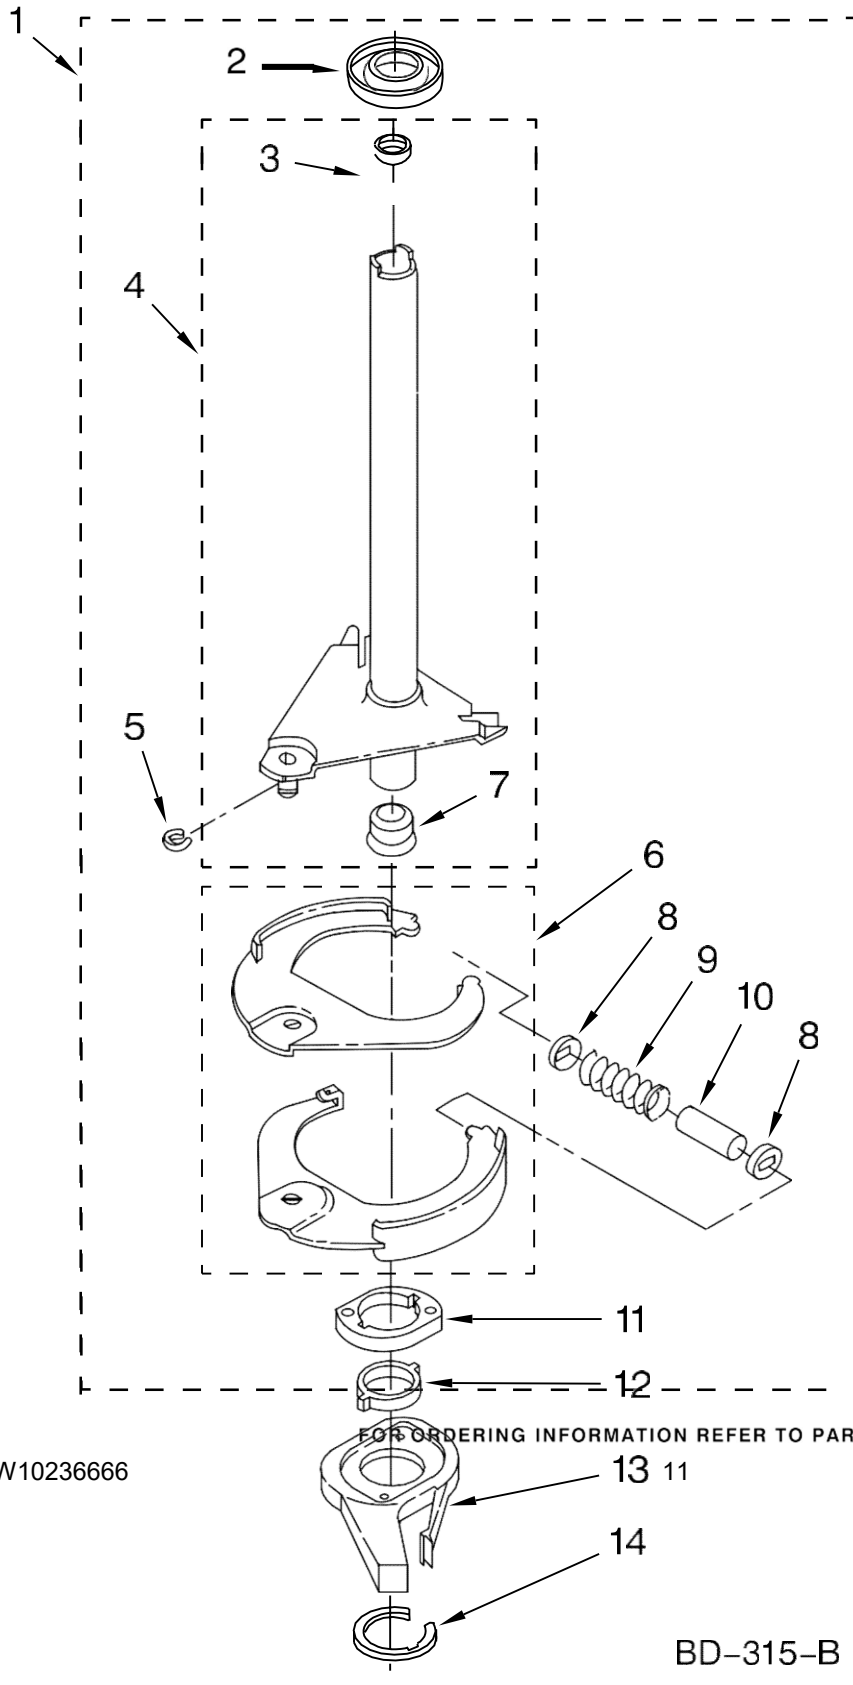

Lavadora Whirlpool 7MWT99940VH0

Illus. No.	Part No.	DESCRIPTION
1	388952	Brake And Drive Tube (Complete)
2	62658	Ring, Thrust
3	356427	Seal, Drive Tube
4	64027	Tube, Basket Drive (Includes Illus. 3, 4, 5 & 9)
5	64035	Ring, Retaining
6	64232	Shoe, Brake (2)
7	62703	"T" Bearing, Spin Tube
8	3353956	Cap, Brake Spring (2)
9	387806	Spring, Brake
10	3355360	Sleeve, Brake Spring
11	661516	Cam, Brake Release
12	63022	Sleeve, Cam
13	64194	Driver, Brake Cam
14	90368	Ring, Retaining

FOLLOWING PARTS
NOT ILLUSTRATED

285208 Lubricant
(Use Only In Brake Shoe Assembly On Roller & Pin)

W10236666

FOR ORDERING INFORMATION REFER TO PARTS PRICE LIST

BD-315-B