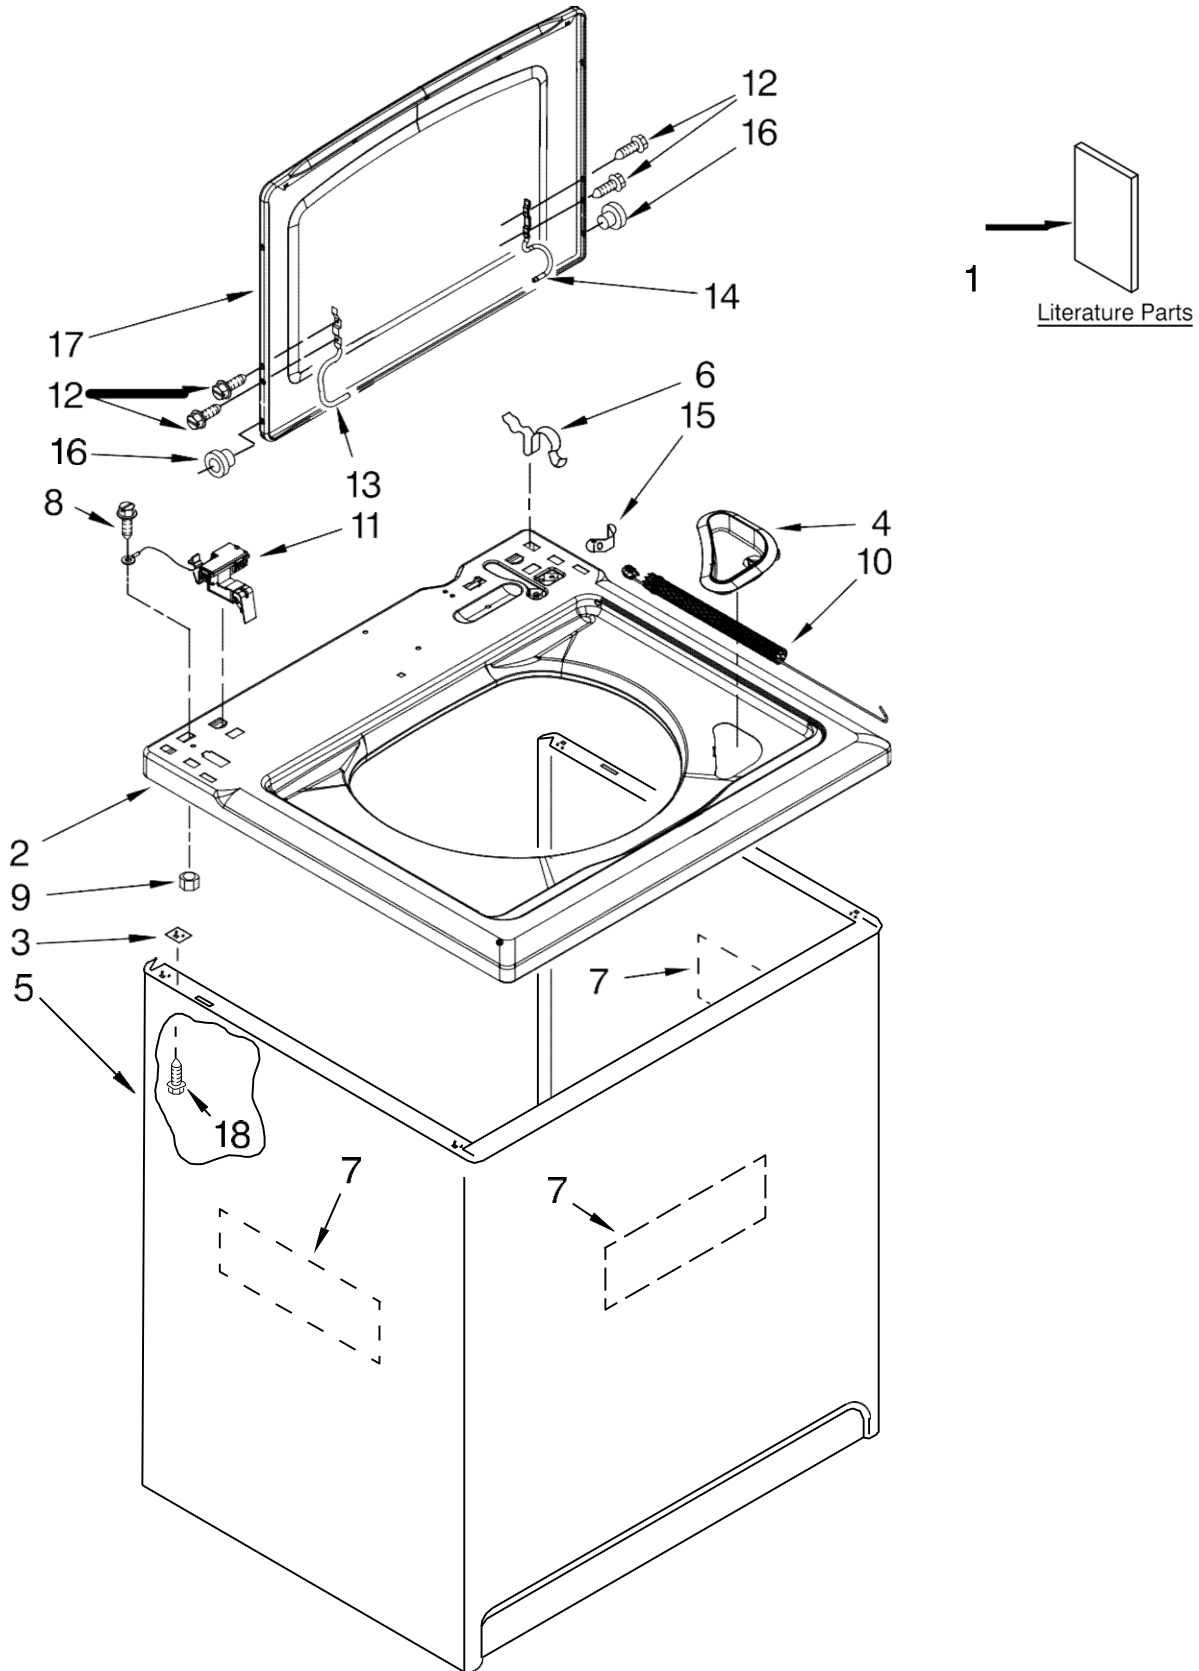

Lavadora Whirlpool 7MWT99940VH0

FOR ORDERING INFORMATION REFER TO PARTS PRICE LIST Part No. W10236666 Rev. A

Illus. No.	Part No.	DESCRIPTION
1		Literature Parts
	W10213646	Installation Instructions
	W10213638	Use & Care Guide
	W10213648	Feature Sheet
	W10216203	Energy Guide
	W10213426	Wiring Diagram
2		Top
	W10203530	White
	W10212420	Red
3	62750	Spacer, Cabinet To Top (4)
4	W10192089	Dispenser, Bleach
5		Cabinet
	63424	White
	W10205707	Red
6	62780	Clip, Top & Cabinet & Rear Panel (2)
7	W10177046	Cabinet – Damper, Sound (3)
8	3351614	Screw, Ground
9	8533959	Nut, Hex
10	W10208782	Spring-Extension, Glass Lid
11	8318084	Switch, Lid
12	W10119828	Screw, Lid Hinge Mounting (4)
13	8559336	Hinge, Lid (L.H.)
14	W10202542	Hinge, Lid (R.H.)
15	3350828	Clip, Retainer
16	8319539	Bearing, Lid Hinge (2)
17		Lid Assembly
	W10164516	White
	W10212192	Red
18	3390631	Screw, 10-16 x 3/8 (4)

FOR ORDERING INFORMATION REFER TO PARTS PRICE LIST

Lavadora Whirlpool 7MWT99940VH0

Illus. No.	Part No.	DESCRIPTION
1	3976300	Washer, Water Inlet Hose (4) (1-1/16 x 5/8)
2		Hose, Water Inlet (2)
	W10194210	Cold Water
	W10196191	Hot Water
3	8055003	Clip, Harness & Pressure Hose
4	3400073	Screw, Ground
5	8568314	Strap, Console (2)
6	W10194451	Panel, Rear
7	62747	Pad, Rear Panel
8	W10189267	Drain Hose Assembly (Includes Includes Item 33)
9	8577787	Timer, Control (60 Hz.) (Motor Not A Service Part)
10	3351614	Screw, Ground
11	90767	Screw, 8-18 X 3/8
12	W10177243	Switch, Water Level
13	8566003	Bracket, Control

Illus. No.	Part No.	DESCRIPTION
14	W10115689	Cord, Power (Includes Item 15)
15	3952821	Strain Relief, Power Cord
16		Cap, End (L.H.) (Includes Item 19)
	8566035	White
	W10205959	Red
17		Cap, End (R.H.) (Includes Item 19)
	8566032	White
	W10205953	Red
18	W10175893	Valve, Water Inlet
19	8312709	Clip, Console
20	W10176591	Flowmeter
21	W10185367	Clamp, Hose
22	W10166732	Hose, Flowmeter To Tub Ring
23	W10117298	Clamp, Hose
24	W10166731	Hose, Valve To Flowmeter
25	3347868	Cable Tie