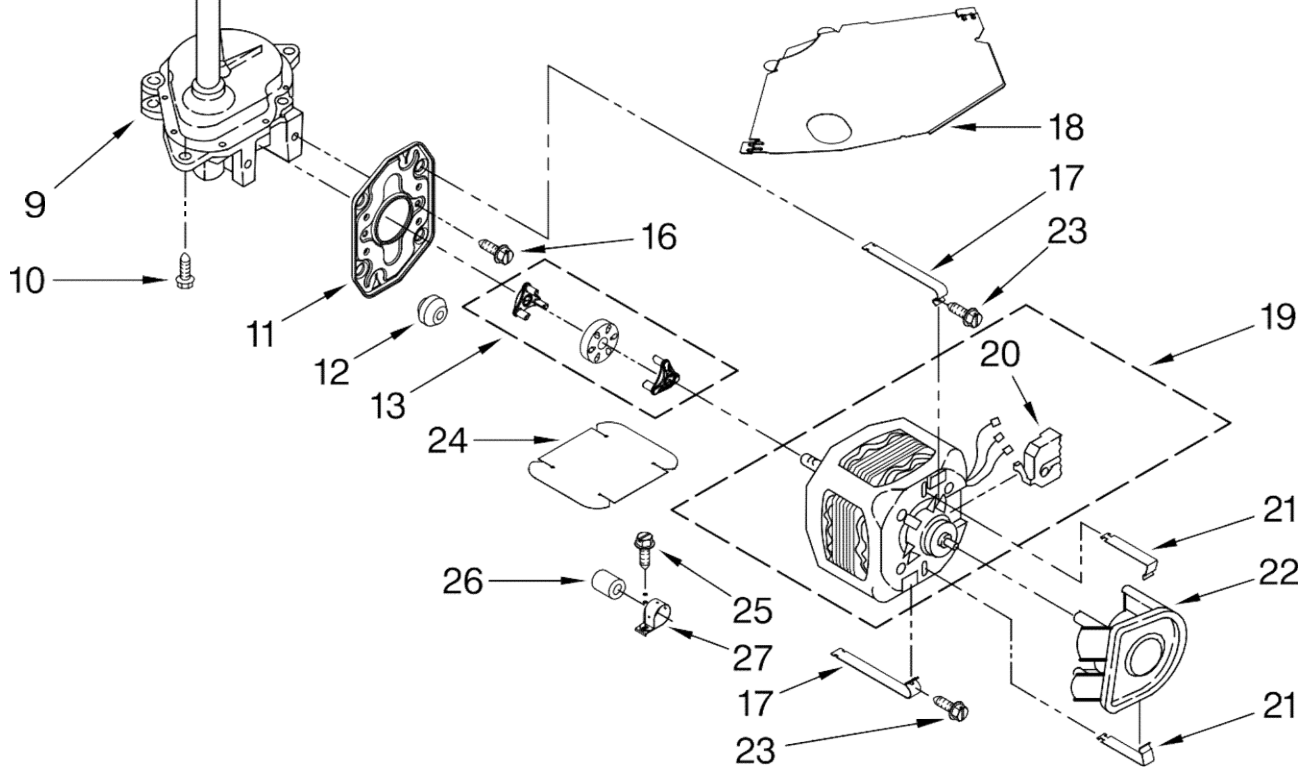

FOR ORDERING INFORMATION REFER TO PARTS PRICE LIST