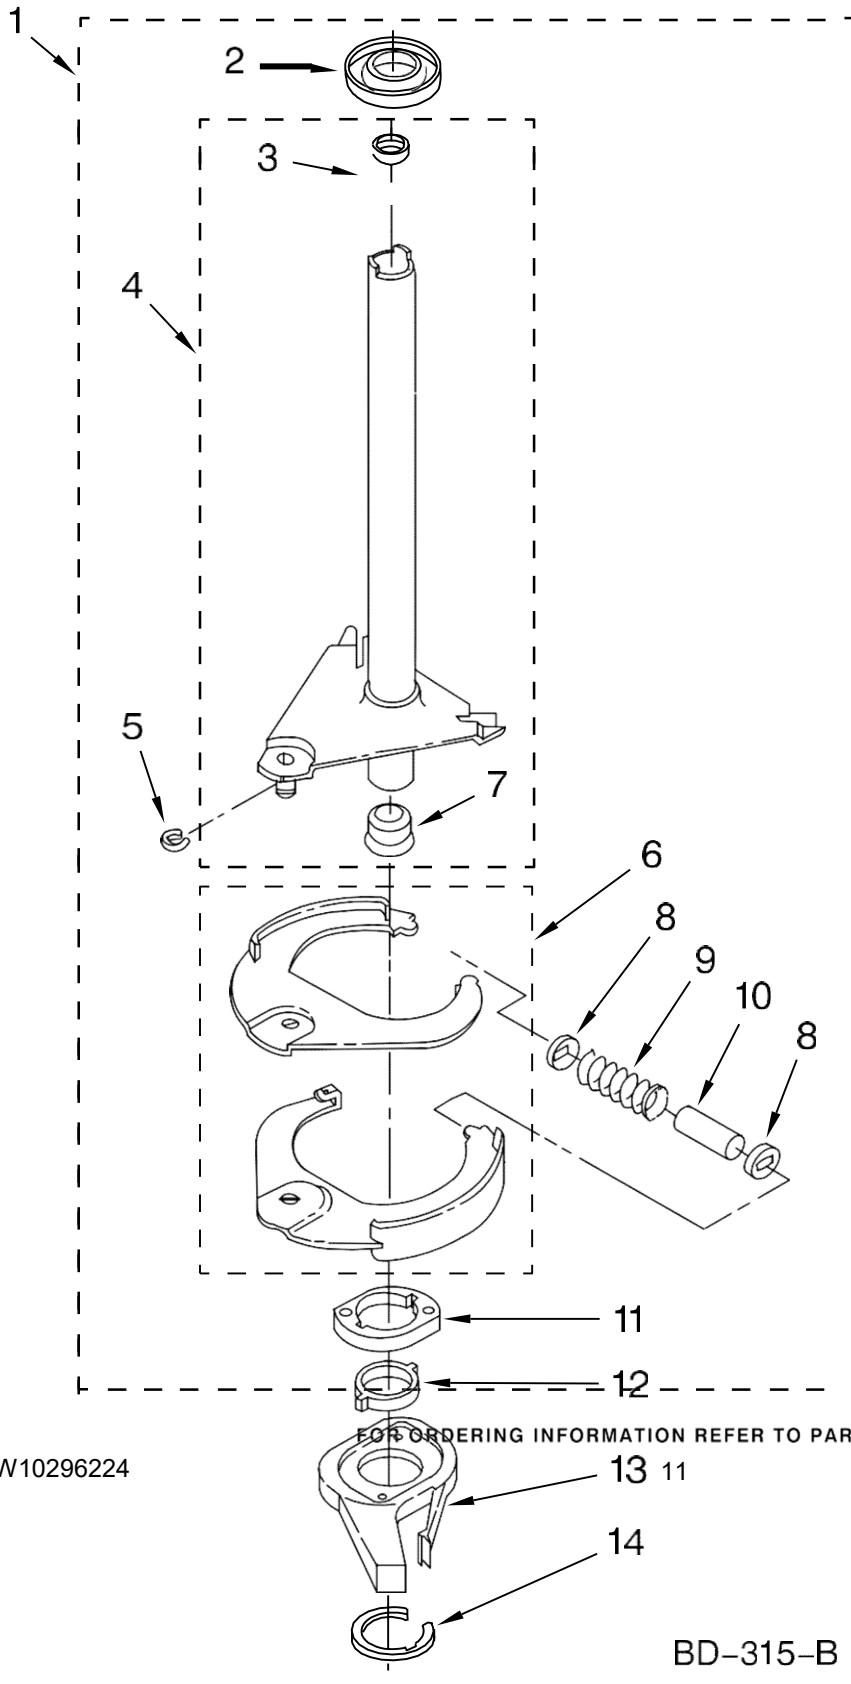

Illus. No.	Part No.	DESCRIPTION
1	388952	Brake And Drive Tube (Complete)
2	62658	Ring, Thrust
3	356427	Seal, Drive Tube
4	64027	Tube, Basket Drive (Includes Illus. 3, 4, 5 & 9)
5	64035	Ring, Retaining
6	64232	Shoe, Brake (2)
7	62703	"T" Bearing, Spin Tube
8	3353956	Cap, Brake Spring (2)
9	387806	Spring, Brake
10	3355360	Sleeve, Brake Spring
11	661516	Cam, Brake Release
12	63022	Sleeve, Cam
13	64194	Driver, Brake Cam
14	90368	Ring, Retaining

FOLLOWING PARTS NOT ILLUSTRATED

285208 Lubricant (Use Only In Brake Shoe Assembly On Roller & Pin)

W10296224