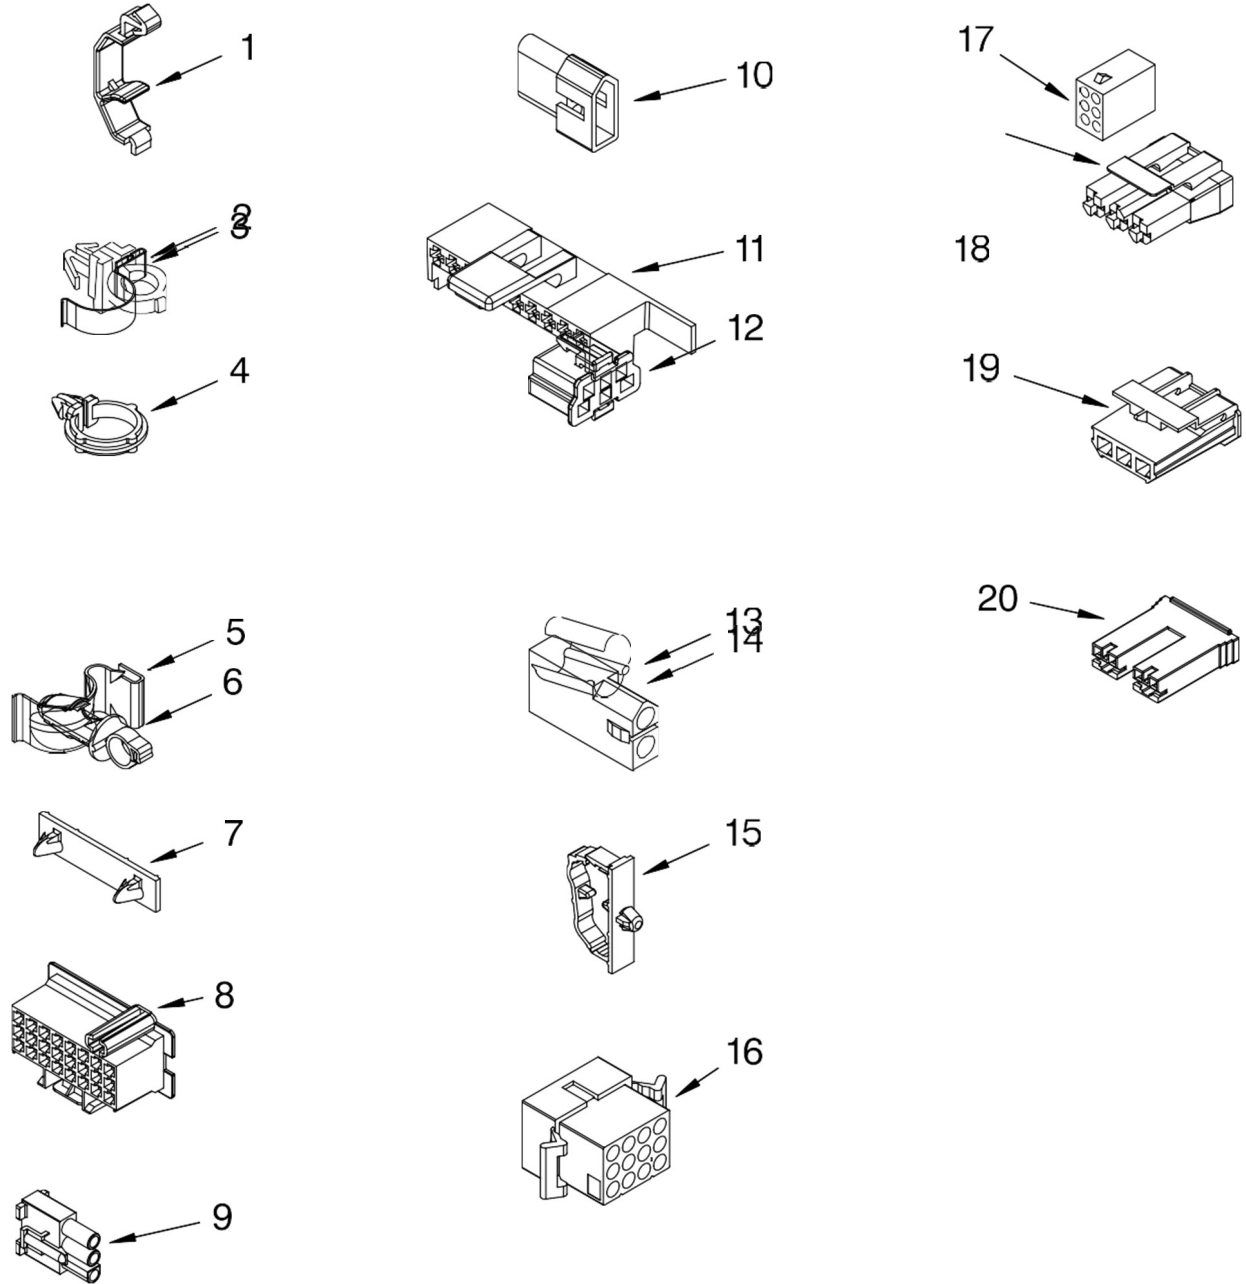

Illus. No.	Part No.	DESCRIPTION
11	62611	Plate, Motor Mount To Gearcase
12	62691	Grommet, Motor (4)
13	3364003	Coupling, Motor & Isolation
14	8577374	Seal
15	3355454	Clip, Anti-Rattle
16	3400516	Screw
17	W10086010	Retainer, Motor (2)
18	3362089	Shield, Tub To Motor
19	661600	Motor, Main Drive
20	62850	Switch, Main Drive Motor
21	8546127	Retainer, Pump (2)
22	3363394	Pump (Complete)
23	3387485	Screw, 10-16 x 5/8
24	8316060	Shield, Motor
25	62863	Screw, 10-16 x 3/8
26	8572717	Capacitor
27	3949496	Clamp, Capacitor

FOR ORDERING INFORMATION REFER TO PARTS PRICE LIST

Lavadora Whirlpool 7MWT99940VH1

Illus. No.	Part No.	DESCRIPTION
1	3400076	Screw, Bracket Mounting (10-32 x 5/8)
2	64067	Bracket, Spring Outer (2)
3	63907	Spring Suspension,(3)
4	8575214	Support & Brake, Tub
5	64065	Bracket, Spring Outer (L.F.)
6	63466	Link, Leveling Mechanism (2)
7	62597	Spring, Leveling Mechanism
8	62837	Pin, Knurled
9	62596	Foot, Rear (2)
10	8546455	Bearing, Centerpost (2)
11	357409	Seal, Centerpost (3)
12	W10250667	Spring, Counterweight
13	62568	Pad, Plate
14	3946509	Plate, Suspension (Includes Item 13)
15	3363660	Pad, Base
16	3946512	Base Assembly (Includes Items 6, 7, 8, 9, 13, 14, 15 & 22)
17	3359452	Nut, Lock (2) (3/8-16)
18	W10001130	Foot, Front (2)
19	8577376	Seal, Centerpost
20	285203	Centerpost Bearing Kit (Includes Items 10, 11 & 19)
21	63134	Ring, Sound Deadening
22	W10145155	Retainer, Suspension Spring

FOR ORDERING INFORMATION REFER TO PARTS PRICE LIST

WH2J

Lavadora Whirlpool 7MWT99940VH1

Illus. No.	Part No.	DESCRIPTION
1	3349557	Retainer, Harness
2	388498	Clip, Harness
3	3347812	Clip, Harness
4	3352501	Clip, Harness (Push-In)
5	90016	Clip, Harness (Half-Harness)
6	3390496	Clip, Harness
7	389379	Retainer, Harness
8		Timer, Block Disconnect
	3948614	Natural
	352089	Black