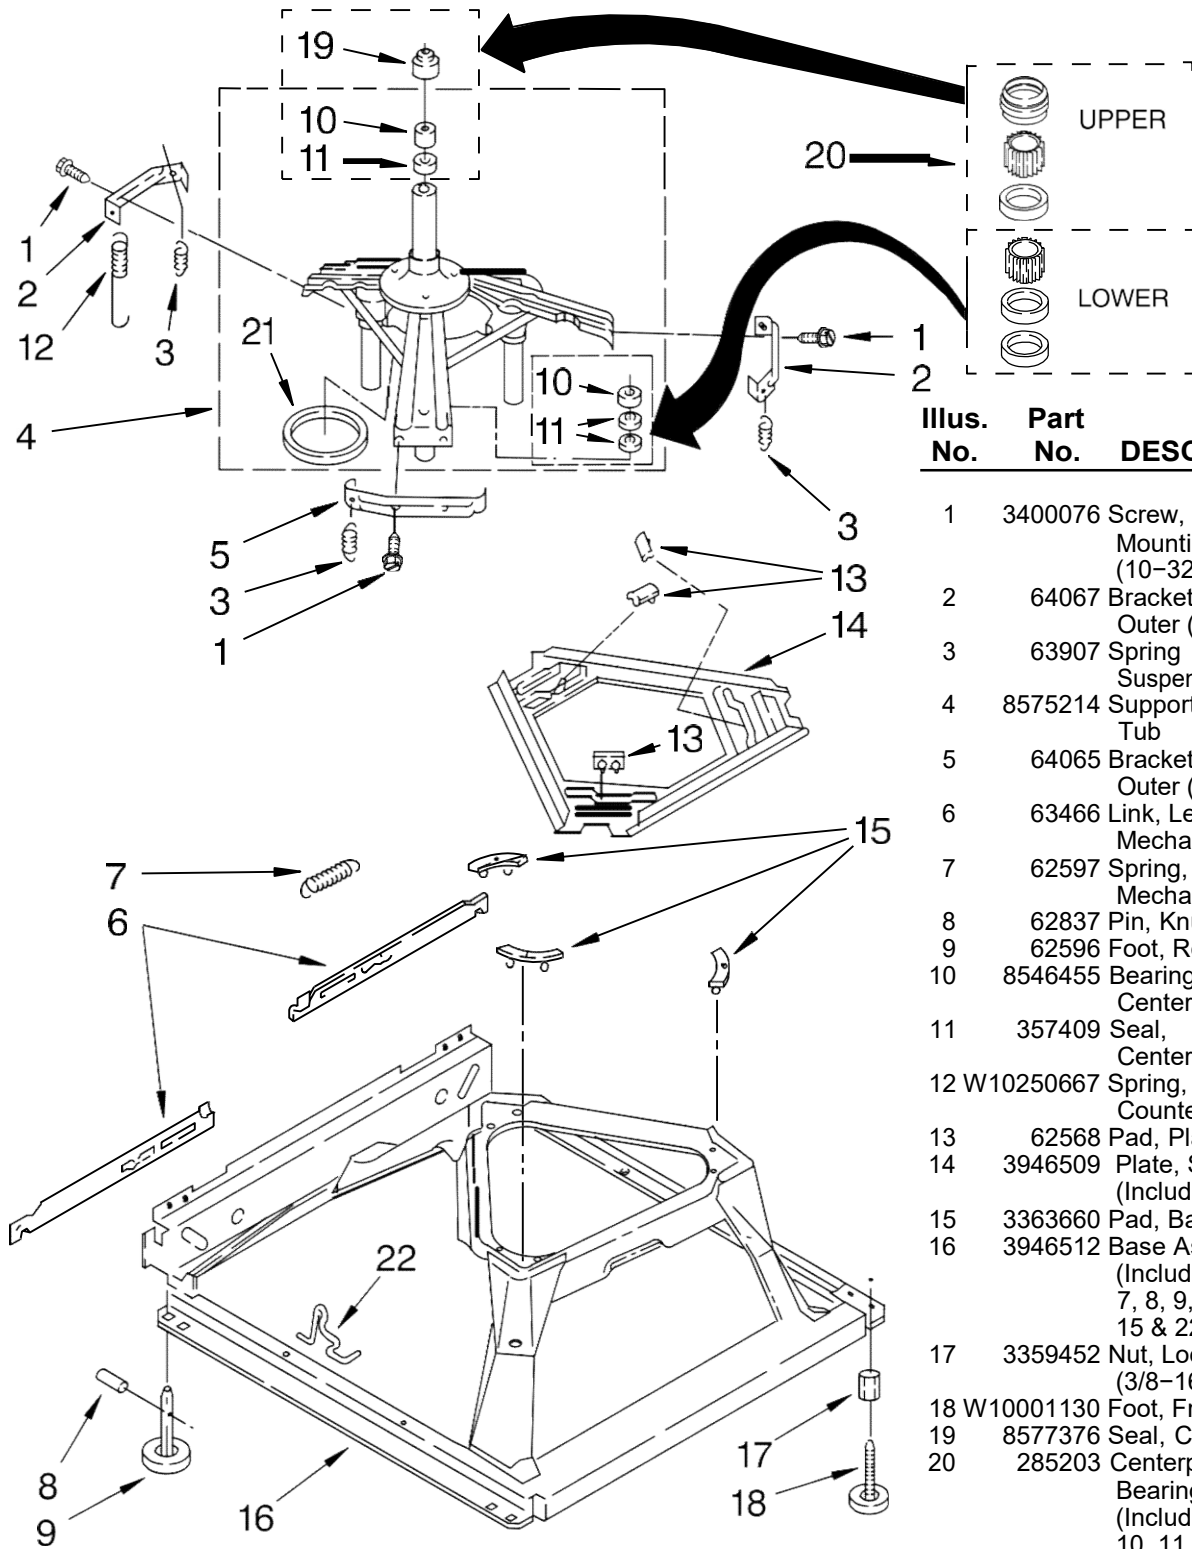

Lavadora Whirlpool 7MWT99940VH1

Illus. No.	Part No.	DESCRIPTION
1	3400076	Screw, Bracket Mounting (10-32 x 5/8)
2	64067	Bracket, Spring Outer (2)
3	63907	Spring Suspension,(3)
4	8575214	Support & Brake, Tub
5	64065	Bracket, Spring Outer (L.F.)
6	63466	Link, Leveling Mechanism (2)
7	62597	Spring, Leveling Mechanism
8	62837	Pin, Knurled
9	62596	Foot, Rear (2)
10	8546455	Bearing, Centerpost (2)
11	357409	Seal, Centerpost (3)
12	W10250667	Spring, Counterweight
13	62568	Pad, Plate
14	3946509	Plate, Suspension (Includes Item 13)
15	3363660	Pad, Base
16	3946512	Base Assembly (Includes Items 6, 7, 8, 9, 13, 14, 15 & 22)
17	3359452	Nut, Lock (2) (3/8-16)
18	W10001130	Foot, Front (2)
19	8577376	Seal, Centerpost
20	285203	Centerpost Bearing Kit (Includes Items 10, 11 & 19)
21	63134	Ring, Sound Deadening
22	W10145155	Retainer, Suspension Spring

FOR ORDERING INFORMATION REFER TO PARTS PRICE LIST