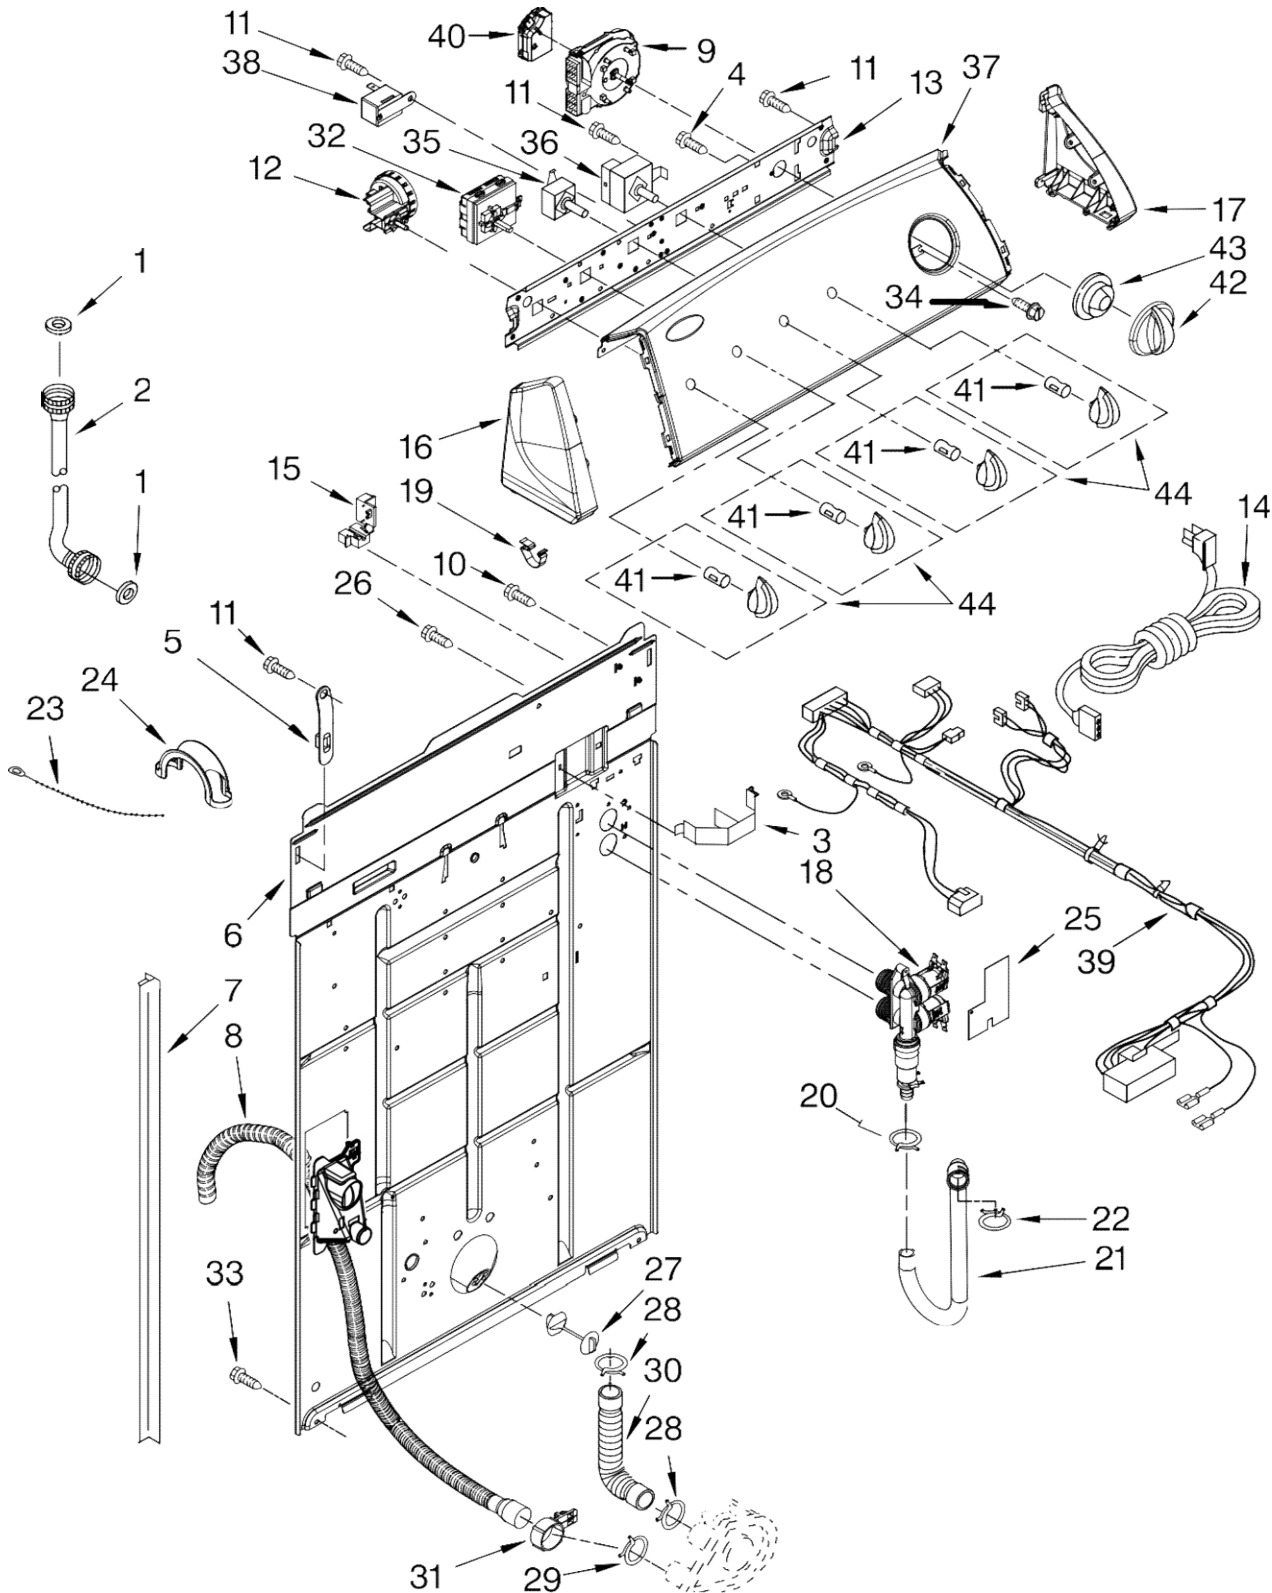

Lavadora Whirlpool 7MWT99940VH1

FOR ORDERING INFORMATION REFER TO PARTS PRICE LIST

Lavadora Whirlpool 7MWT99940VH1

Illus. No.	Part No.	DESCRIPTION	Illus. No.	Part No.	DESCRIPTION	Illus. No.	Part No.	DESCRIPTION
1	3976300	Washer, Water Inlet Hose (4) (1-1/16 x 5/8)	13	8566003	Bracket, Control	27	8519200	Support, Rear Panel
2		Hose, Water Inlet (2)	14	W10115689	Cord, Power (Includes Item 15)	28	3363366	Clamp, Hose
	W10194210	Cold Water	15	3952821	Strain Relief, Power Cord	29	8317496	Clamp, Hose
	W10196191	Hot Water	16		Cap, End (L.H.) (Includes Item 19)	30	3951449	Hose, Pump To Tub (Includes Item 28)
3	8055003	Clip, Harness & Pressure Hose		8566035	White	31	8541668	Clamp, Hose
4	3400073	Screw, Ground		W10205959	Red	32	W10184148	Switch, Water Temperature (ATC)
5	8568314	Strap, Console (2)	17		Cap, End (R.H.) (Includes Item 19)	33	62863	Screw, 10-16 x 3/8
6	W10194451	Panel, Rear		8566032	White	34	3400818	Screw, Timer Mounting
7	62747	Pad, Rear Panel		W10205953	Red	35	3950356	Switch, Rotary
8	W10189267	Drain Hose Assembly (Includes Includes Item 31)	18	W10175893	Valve, Water Inlet	36	W10163674	Switch, Rotary
9	8577787	Timer, Control (60 Hz.) (Motor Not A Service Part)	19	8312709	Clip, Console	37	W10209247	Panel, Console
10	3351614	Screw, Ground	20	W10185367	Clamp, Hose	38	694419	Buzzer, Mini
11	90767	Screw, 8-18 X 3/8	21	W10232966	Hose, Valve To Tub Ring	39	W10214752	Harness, Wiring (For Detail See Pages 9 & 10)
12	W10177243	Switch, Water Level	22	W10117298	Clamp, Hose	40	8578411	Circuit Board, Agitation Delay
			23	3347868	Cable Tie	41	8536939	Clip, Knob
			24	8577378	U-Bend, Drain Hose	42	W10034730	Knob, Timer
			25	W10274310	Shield, Suds	43	8566018	Dial, Timer
			26	9740848	Screw, 8-18 x 1/2	44	W10034380	Knob, Control