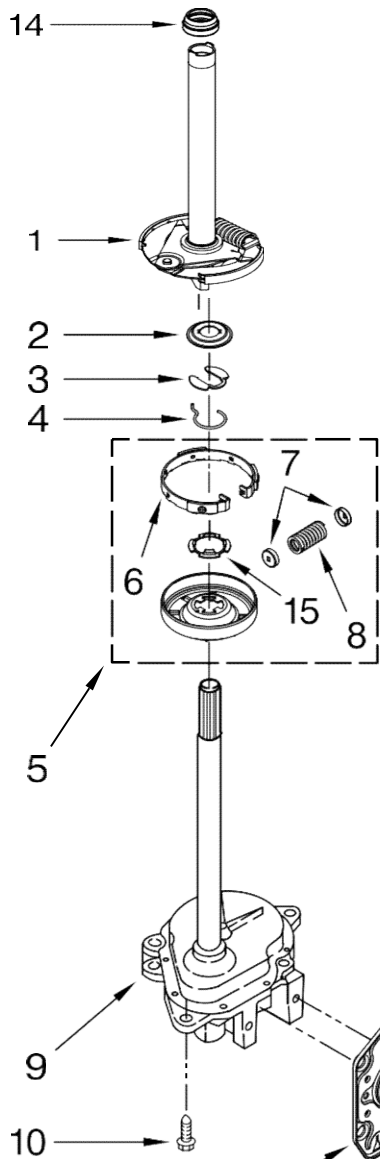

Lavadora Whirlpool 7MWT99940VH1

Illus. No.	Part No.	DESCRIPTION
1	388952	Brake & Drive Tube (Complete) (Refer To Page 11 For Further Breakdown)
2	63292	Washer, Spin Tube Thrust
3	62697	Ring, Spin Tube Support
4	63283	Ring, Retainer
5	3951311	Clutch (Complete)
6	3951308	Band & Lining, Clutch (Includes Items 7 & 8)
7	62646	Cap, Clutch Spring (2)
8	3946792	Spring, Clutch
9	8532118	Gearcase (Complete) (Refer To Page 12 For Further Breakdown)
10	3357334	Screw, Gearcase To Base (3)

Illus. No.	Part No.	DESCRIPTION
11	62611	Plate, Motor Mount To Gearcase
12	62691	Grommet, Motor (4)
13	3364003	Coupling, Motor & Isolation
14	8577374	Seal
15	3355454	Clip, Anti-Rattle
16	3400516	Screw
17	W10086010	Retainer, Motor (2)
18	3362089	Shield, Tub To Motor
19	661600	Motor, Main Drive
20	62850	Switch, Main Drive Motor
21	8546127	Retainer, Pump (2)
22	3363394	Pump (Complete)
23	3387485	Screw, 10-16 x 5/8
24	8316060	Shield, Motor
25	62863	Screw, 10-16 x 3/8
26	8572717	Capacitor
27	3949496	Clamp, Capacitor