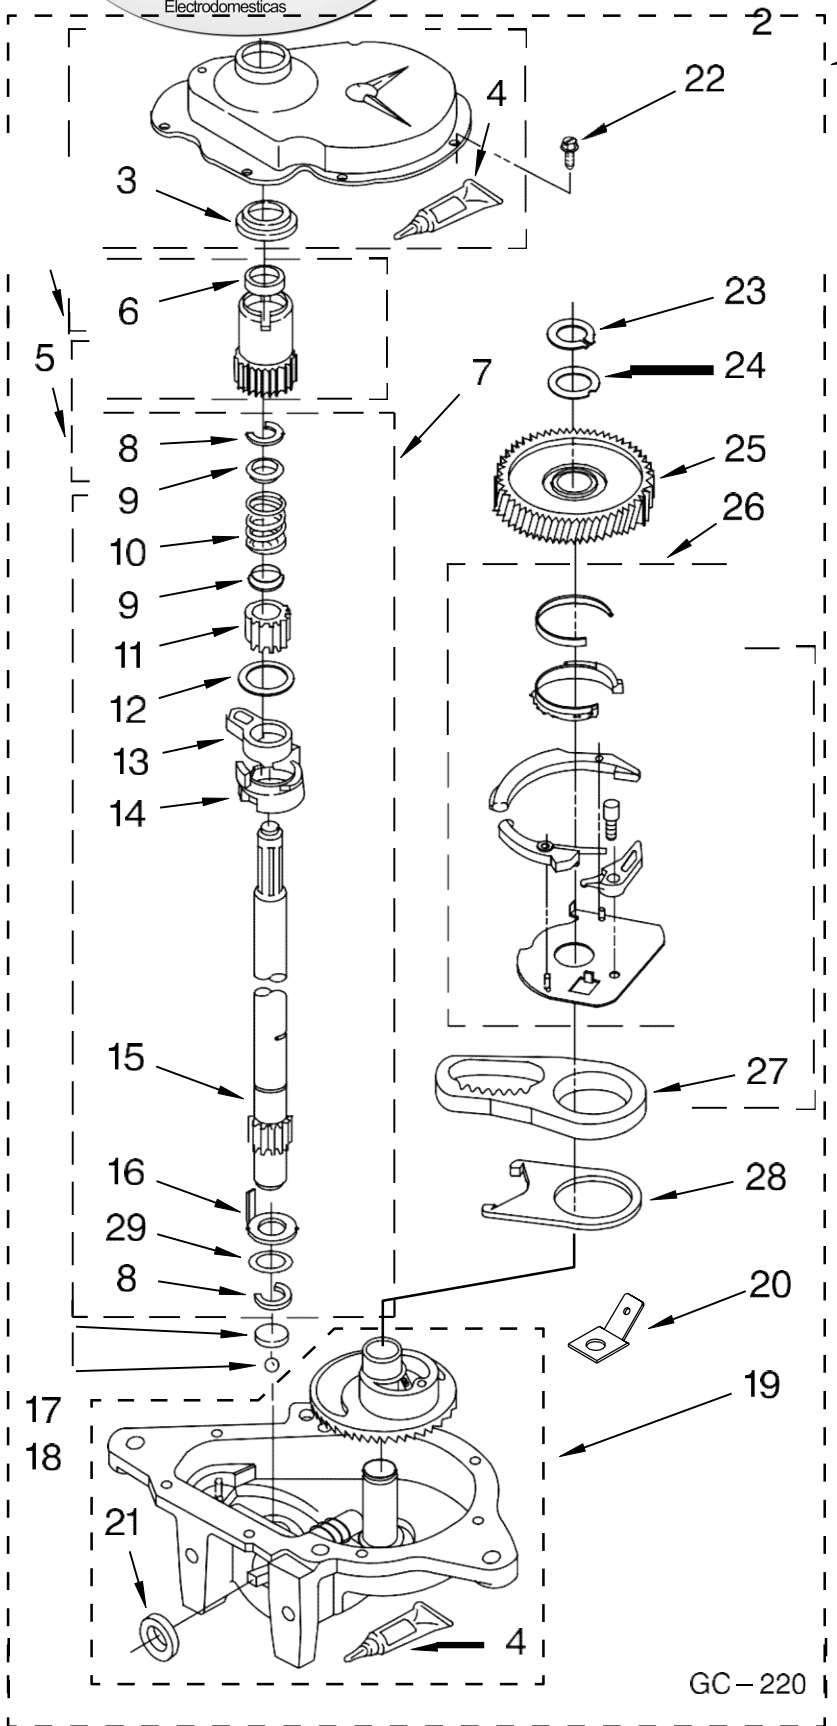

Lavadora Whirlpool 7MWT99940VH1

Illus. No.	Part No.	DESCRIPTION
1	8532118	Gearcase (Complete)
2	285202	Cover, Gearcase
3	3349985	Seal, Gearcase Cover
4	285195	Sealer, Gasket (.20 Fl. Oz.) (6 ml)
5	63320	Pinion, Spin (Includes Illus. 25)
6	356427	Seal, Spin Pinion
7	389387	Shaft, Agitator (Complete)
8	90369	Ring, Retaining (2)
9	62677	Retainer, Spring (2)
10	62676	Spring, Agitate
11	63273	Gear, Agitate (Includes 15 & 29)
12	62619	Washer, Agitate Gear
13	62580	Cam Follower (Includes 14)
14	62581	Cam, Agitate (Includes 13)
15	285509	Shaft, Agitator (Includes 11 & 29)
16	62618	Washer, Cam Thrust
17	16018	Bearing, Thrust (Includes 18)
18	85529	Ball, Bearing (Includes 17)
19	389230	Bottom and Pinion, Gearcase
20	3949116	Block Tab, Terminal
21	285352	Seal, Thrust Plug
22	3351614	Screw, Gearcase Cover Mounting (8) (10-24 x 3/8)
23	3362552	Ring, Retaining
24	285735	Washer Kit, Thrust
25	62570	Gear, Spin
26	388253	Neutral Assembly
27	3349296	Rack, Connecting
28	62621	Actuator, Shift
29	388815	Washer, Intermediate

GC-220

FOR ORDERING INFORMATION REFER TO PARTS PRICE LIST