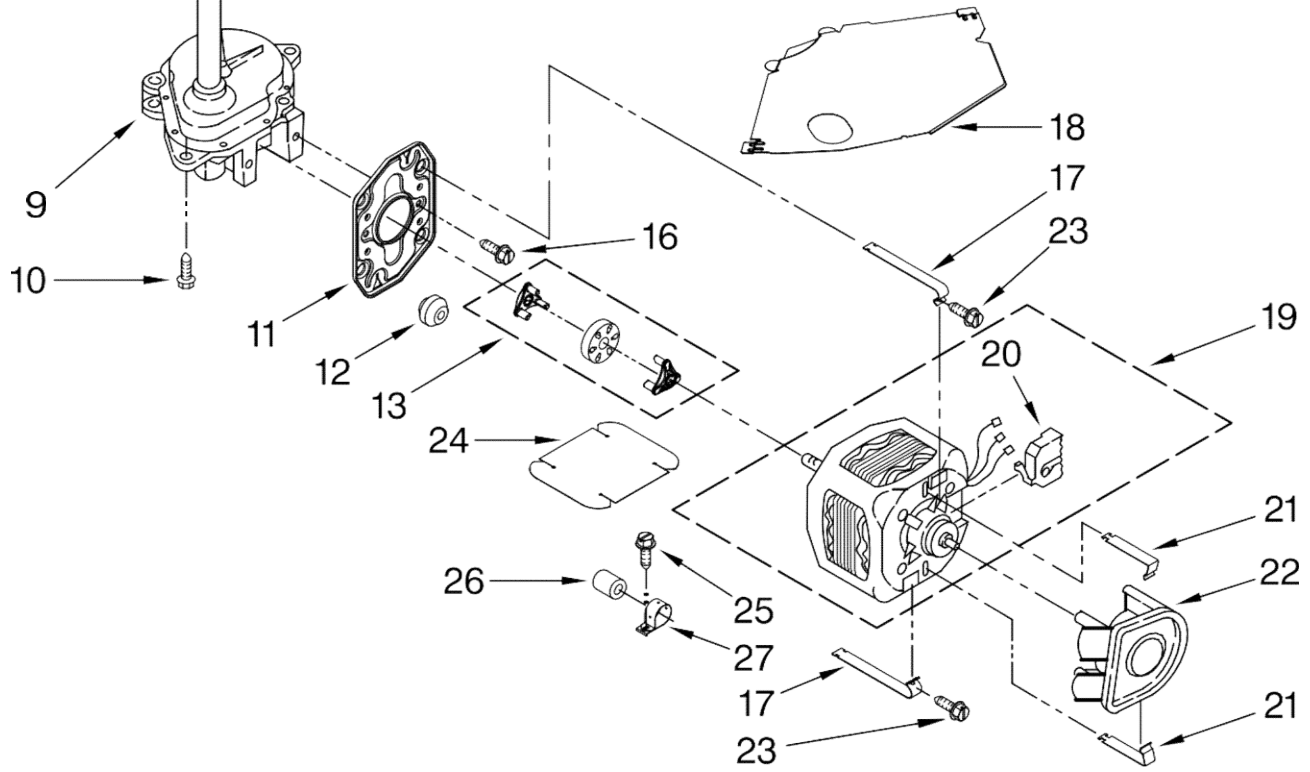

FOR ORDERING INFORMATION REFER TO PARTS PRICE LIST