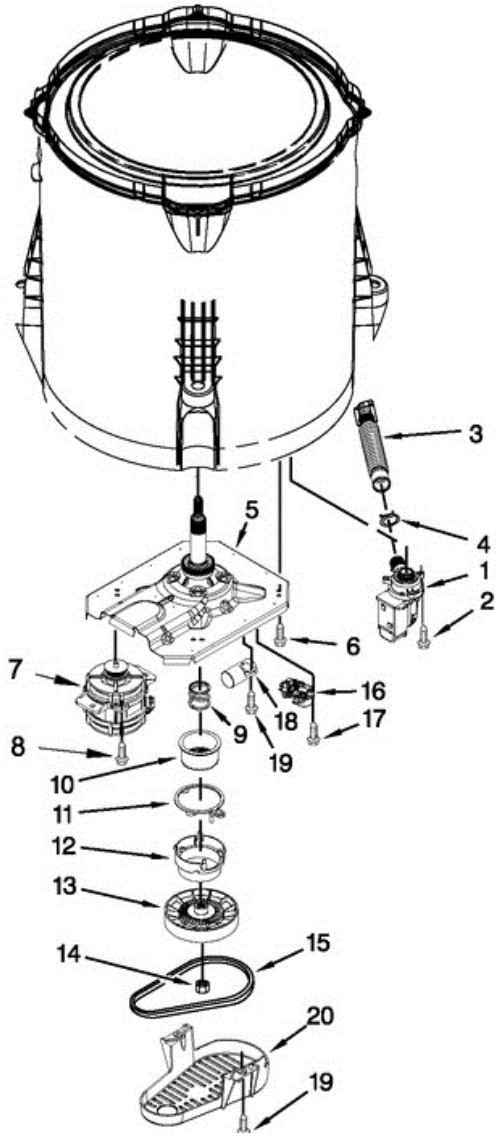

## 7MWTW1500AQ0 TABLERO

1	W10517274	PANEL, CONSOLE
2	8536939	CLIP, SPRING
3	8312709	CLIP, CONSOLE
4	W10484681	CONTROL UNIT ASSEMBLY, MACHINE & MOTOR
5	W10409320	PANEL, CONSOLE REAR COVER
6	1157158	SCREW
7	W10450959	SWITCH, WATER LEVEL
8	W10348582	CLAMP, HOSE
9	W10455732	CORD, POWER
10	3400076	SCREW
11	W10453946	KNOB, TIMER
12	W10453947	KNOB, CONTROL
13	W10414397	SWITCH, ROTARY ENCODER
14	W10475254	HARNESS, UPPER
15	W10472844	INLET ASSEMBLY, WATER
16	W10339879	TIE, CABLE
17	W10423127	HARNESS, VALVE
18	W10251309	PUSHBUTTON, START

## 7MWTW1500AQ0 TINAS

1	63580	DISPENSER ASSEMBLY, FABRIC SOFTENER
2	W10003790	SCREW & WASHER
3	3949550	WASHER
4	63235	AGITATOR ASSEMBLY
5	W10215107	RING-TUB
6	21366	NUT, SPANNER
7	W10389330	BASKET ASSEMBLY
8	389140	BLOCK, BASKET DRIVE
9	W10339098	SHIELD, SPLASH
10	W10238320	TUB (INCLUDES TUB SEAL)
11	W10006371	SEAL, TUB
12	W10215093	FILTER, DRAIN PUMP
13	8533928	SCREW
14	W10257088	DAMPER ASSEMBLY, TUB SUSPENSION
15	W10405423	BALL, (SET OF 4 - INCLUDES SUSPENSION BUSHINGS)
16	W10256551	BUSHING – UPPER
17	W10376574	HARNESS, LOWER
18	W10297436	HOSE, PRESSURE SWITCH
19	W10005430	CLAMP, CABLE
20	8533943	SCREW
21	W10298887	CABLE TIE
22	W10429200	RETAINER, PUSH IN

## 7MWTW1500AQ0 TRANSMISION

4	8317496	CLAMP, HOSE
5	W10473144	GEARCASE ASSEMBLY
6	W10249633	SCREW
7	W10416668	MOTOR, DRIVE
8	W10094780	SCREW
9	W10006382	SPRING, SPLUTCH
10	W10006352	SLIDER, SPLUTCH
11	W10006353	CAM RING, SPLUTCH
12	W10006354	CAM, SPLUTCH
13	W10006356	PULLEY
14	W10163336	NUT, PULLEY
15	W10006384	BELT, DRIVE
16	W10006355	ACTUATOR, SHIFT
17	9741052	SCREW
18	W10390451	CAPACITOR, MOTOR RUN
19	357640	SCREW
20	W10427633	SHIELD, PULLEY COVER