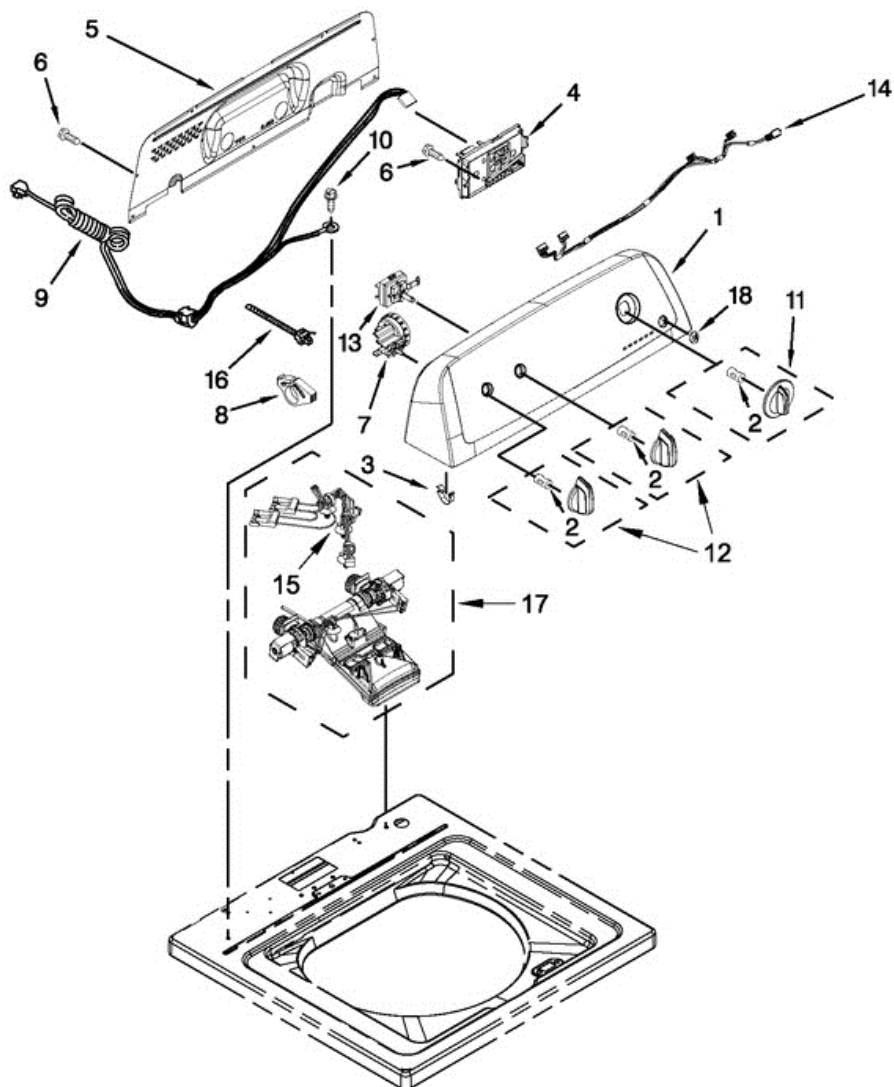

## 7MWTW1500AQ0 GABINETE

2	W10251299	TOP (WHITE)
3	W10251302	LID & BUMPER ASSEMBLY (WHITE)
4	9724509	BUMPER, LID
5	9740848	SCREW
6	91770	HINGE, LID (LEFT)
7	W10119872	SCREW
8	W10240513	STRIKE, LID LOCK
9	W10273971	SCREW
10	W10192089	DISPENSER, BLEACH
11	W10392041	BEZEL, LID LOCK
12	21258	BEARING, LID HINGE
13	90016	CLIP, HARNESS
14	W10238287	LATCH, LID LOCK ASSEMBLY
15	8281163	SCREW
16	W10250884	PANEL REAR
17	W10251994	CABINET (WHITE)
18	W10215098	BRACE, CABINET TOP FRONT
19	W10215099	BRACE, CABINET TOP REAR
20	1157158	SCREW
21	W10248088	LOCK, TOP
22	W10397767	FOOT ASSEMBLY, LEVELING
23	W10215102	HINGE, TOP
24	W10142728	SCREW
25	W10215139	COVER, HARNESS
26	3400076	SCREW
27	W10221546	HOSE, OUTER DRAIN ASSEMBLY
28	W10280024	U-BEND, DRAIN HOSE
29	356138	CLAMP, HOSE
30	W10339879	TIE, CABLE
31	3359452	NUT, HEX

## 7MWTW1500AQ0 TABLERO

1	W10517274	PANEL, CONSOLE
2	8536939	CLIP, SPRING
3	8312709	CLIP, CONSOLE
4	W10484681	CONTROL UNIT ASSEMBLY, MACHINE & MOTOR
5	W10409320	PANEL, CONSOLE REAR COVER
6	1157158	SCREW
7	W10450959	SWITCH, WATER LEVEL
8	W10348582	CLAMP, HOSE
9	W10455732	CORD, POWER
10	3400076	SCREW
11	W10453946	KNOB, TIMER
12	W10453947	KNOB, CONTROL
13	W10414397	SWITCH, ROTARY ENCODER
14	W10475254	HARNESS, UPPER
15	W10472844	INLET ASSEMBLY, WATER
16	W10339879	TIE, CABLE
17	W10423127	HARNESS, VALVE
18	W10251309	PUSHBUTTON, START