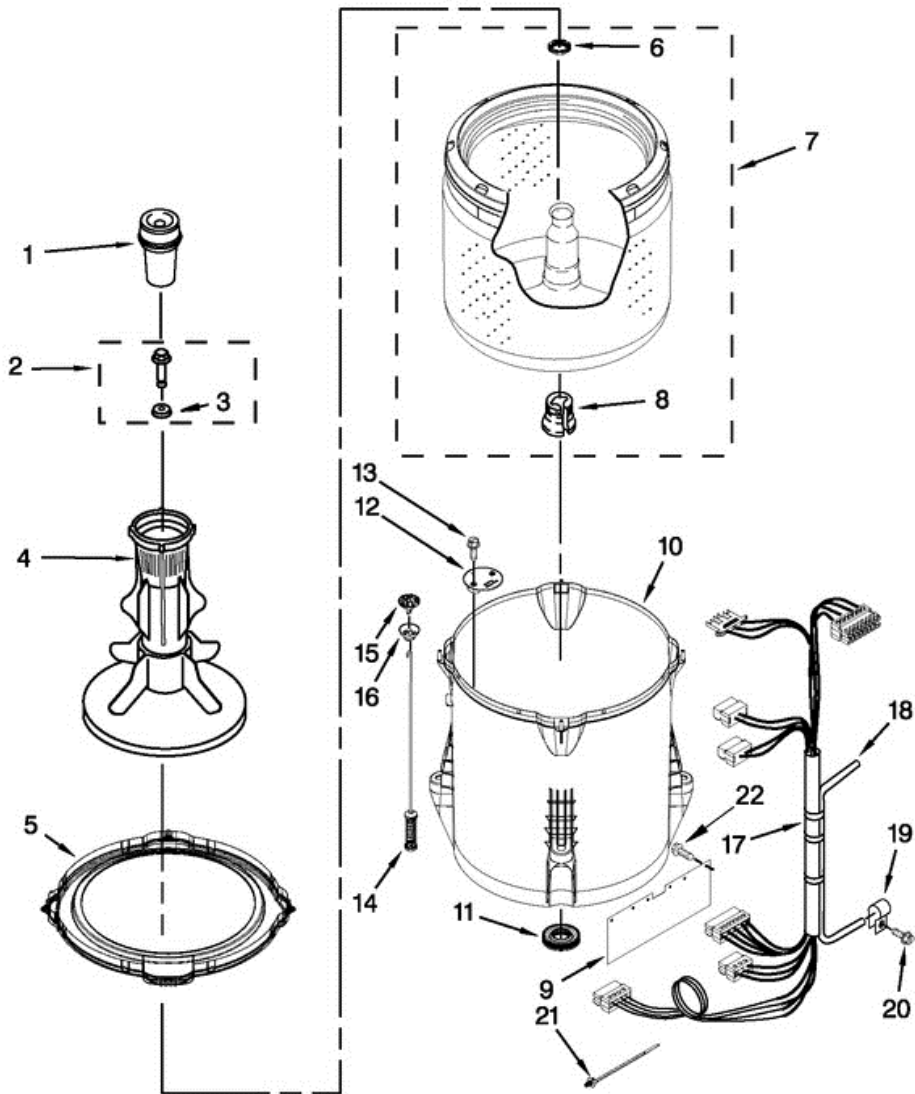

## 7MWTW1500AQ0 TABLERO

1	W10517274	PANEL, CONSOLE
2	8536939	CLIP, SPRING
3	8312709	CLIP, CONSOLE
4	W10484681	CONTROL UNIT ASSEMBLY, MACHINE & MOTOR
5	W10409320	PANEL, CONSOLE REAR COVER
6	1157158	SCREW
7	W10450959	SWITCH, WATER LEVEL
8	W10348582	CLAMP, HOSE
9	W10455732	CORD, POWER
10	3400076	SCREW
11	W10453946	KNOB, TIMER
12	W10453947	KNOB, CONTROL
13	W10414397	SWITCH, ROTARY ENCODER
14	W10475254	HARNESS, UPPER
15	W10472844	INLET ASSEMBLY, WATER
16	W10339879	TIE, CABLE
17	W10423127	HARNESS, VALVE
18	W10251309	PUSHBUTTON, START

## 7MWTW1500AQ0 TINAS

1	63580	DISPENSER ASSEMBLY, FABRIC SOFTENER
2	W10003790	SCREW & WASHER
3	3949550	WASHER
4	63235	AGITATOR ASSEMBLY
5	W10215107	RING-TUB
6	21366	NUT, SPANNER
7	W10389330	BASKET ASSEMBLY
8	389140	BLOCK, BASKET DRIVE
9	W10339098	SHIELD, SPLASH
10	W10238320	TUB (INCLUDES TUB SEAL)
11	W10006371	SEAL, TUB
12	W10215093	FILTER, DRAIN PUMP
13	8533928	SCREW
14	W10257088	DAMPER ASSEMBLY, TUB SUSPENSION
15	W10405423	BALL, (SET OF 4 - INCLUDES SUSPENSION BUSHINGS)
16	W10256551	BUSHING – UPPER
17	W10376574	HARNESS, LOWER
18	W10297436	HOSE, PRESSURE SWITCH
19	W10005430	CLAMP, CABLE
20	8533943	SCREW
21	W10298887	CABLE TIE
22	W10429200	RETAINER, PUSH IN