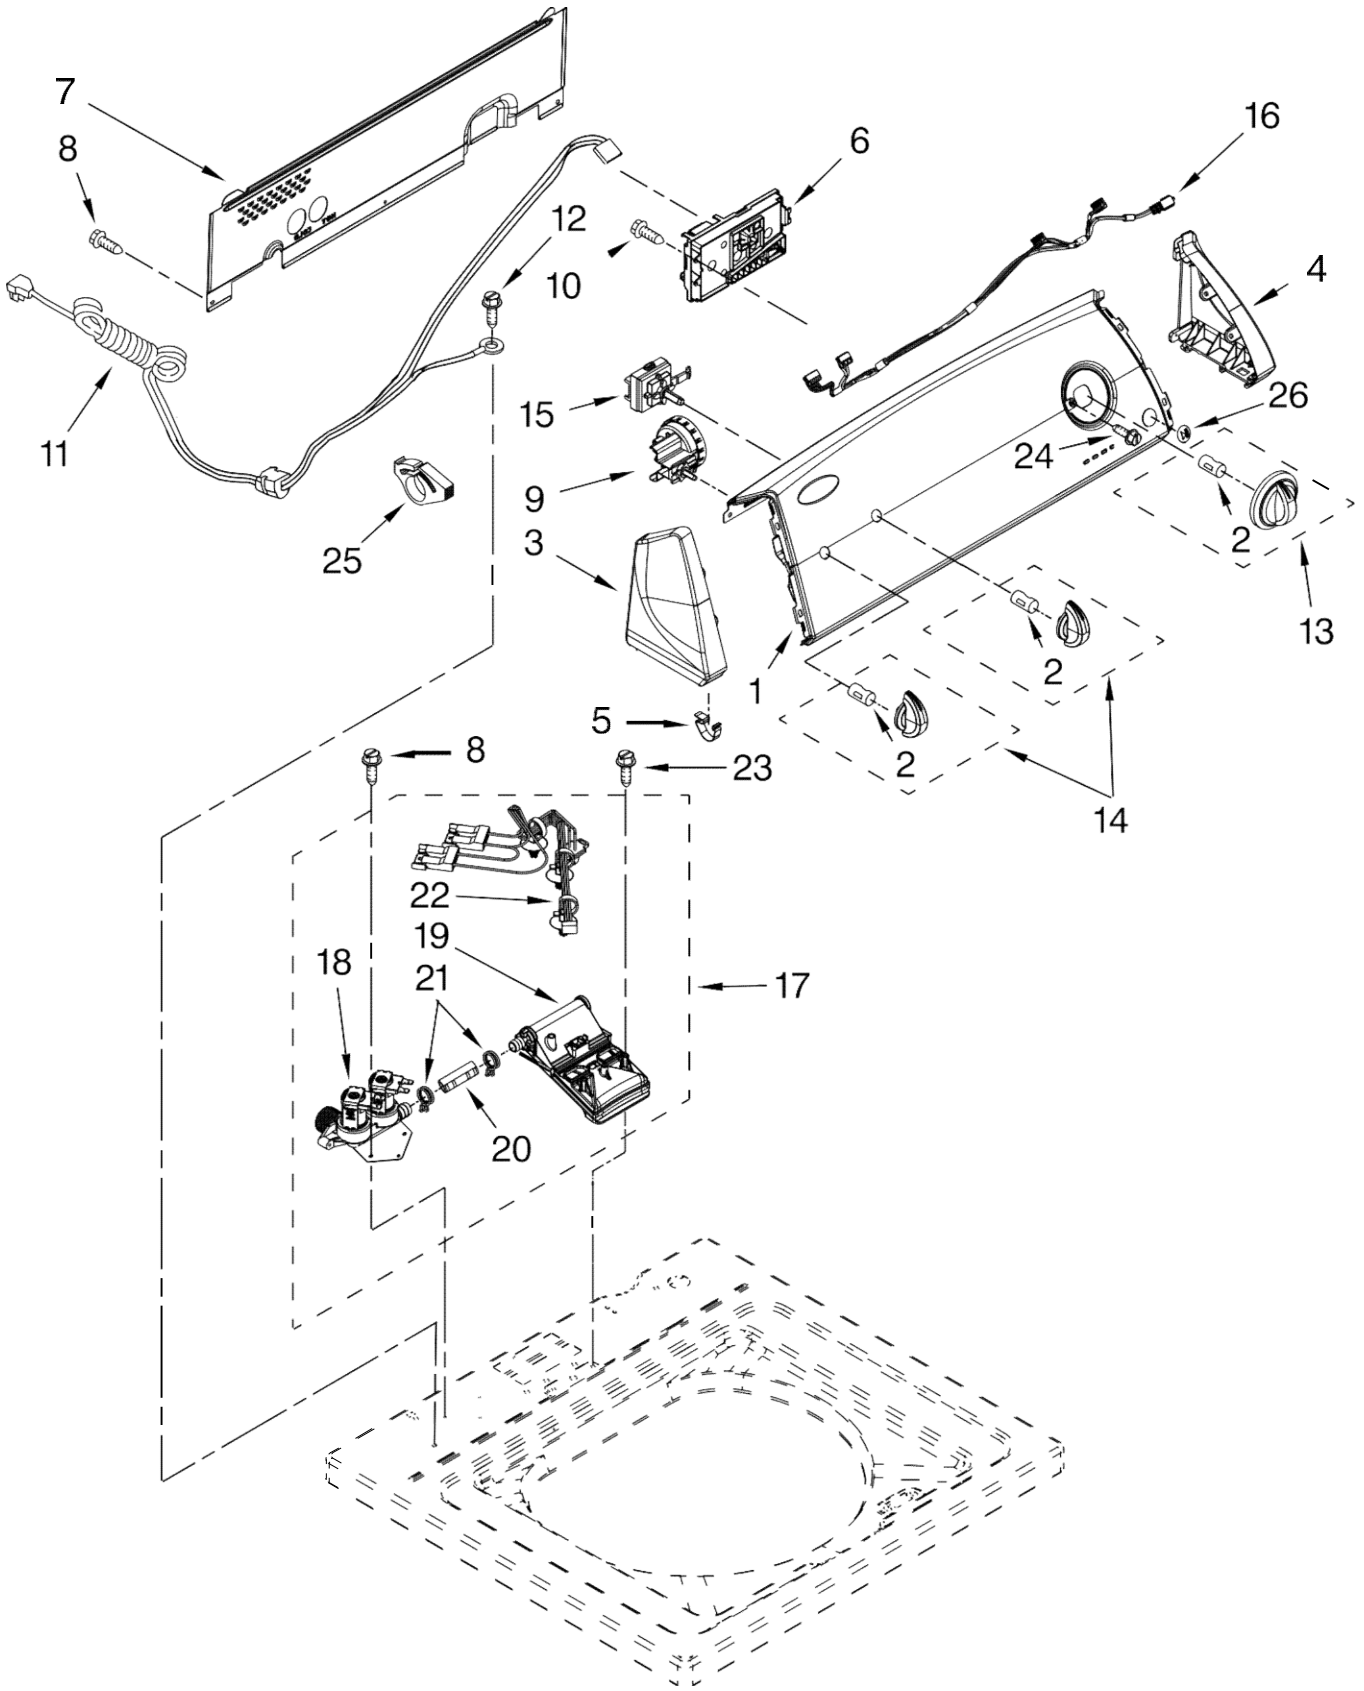

FOR ORDERING INFORMATION REFER TO PARTS PRICE LIST

Lavadora Whirlpool 7MWTW1501AW0

Illus. No.	Part No.	DESCRIPTION
1	W10465109	Panel, Console
2	8536939	Clip, Knob
3	8566035	Cap, End (L.H.) (Includes Item 5)
4	8566032	Cap, End (R.H.) (Includes Item 5)
5	8312709	Clip, Console
6	W10460940	Control Unit Assembly, Machine & Motor
7	W10420985	Panel, Console Rear Cover
8	1157158	Screw, 8-18 x 3/8
9	W10268911	Switch, Water Level
10	90767	Screw, 8-18 x 3/8
11	W10276649	Cord, Power
12	3400076	Screw, Power Cord Ground
13	W10034750	Knob, Timer
14	W10034380	Knob, Control
15	W10285512	Switch, Rotary Encoder
16	W10291178	Harness, Upper
17	W10432360	Inlet Assembly, Water
18	W10352256	Valve, Water Mixing
19	W10441423	Vacuum Break
20	W10238347	Hose, Vacuum Break
21	W10117298	Clamp, Hose
22	W10344775	Harness, Valve
23	8281163	Screw, 8-16 x 1/2
24	3400818	Screw, 8-18 x .20
25	W10348582	Clamp
26	W10251309	Pushbutton, Start