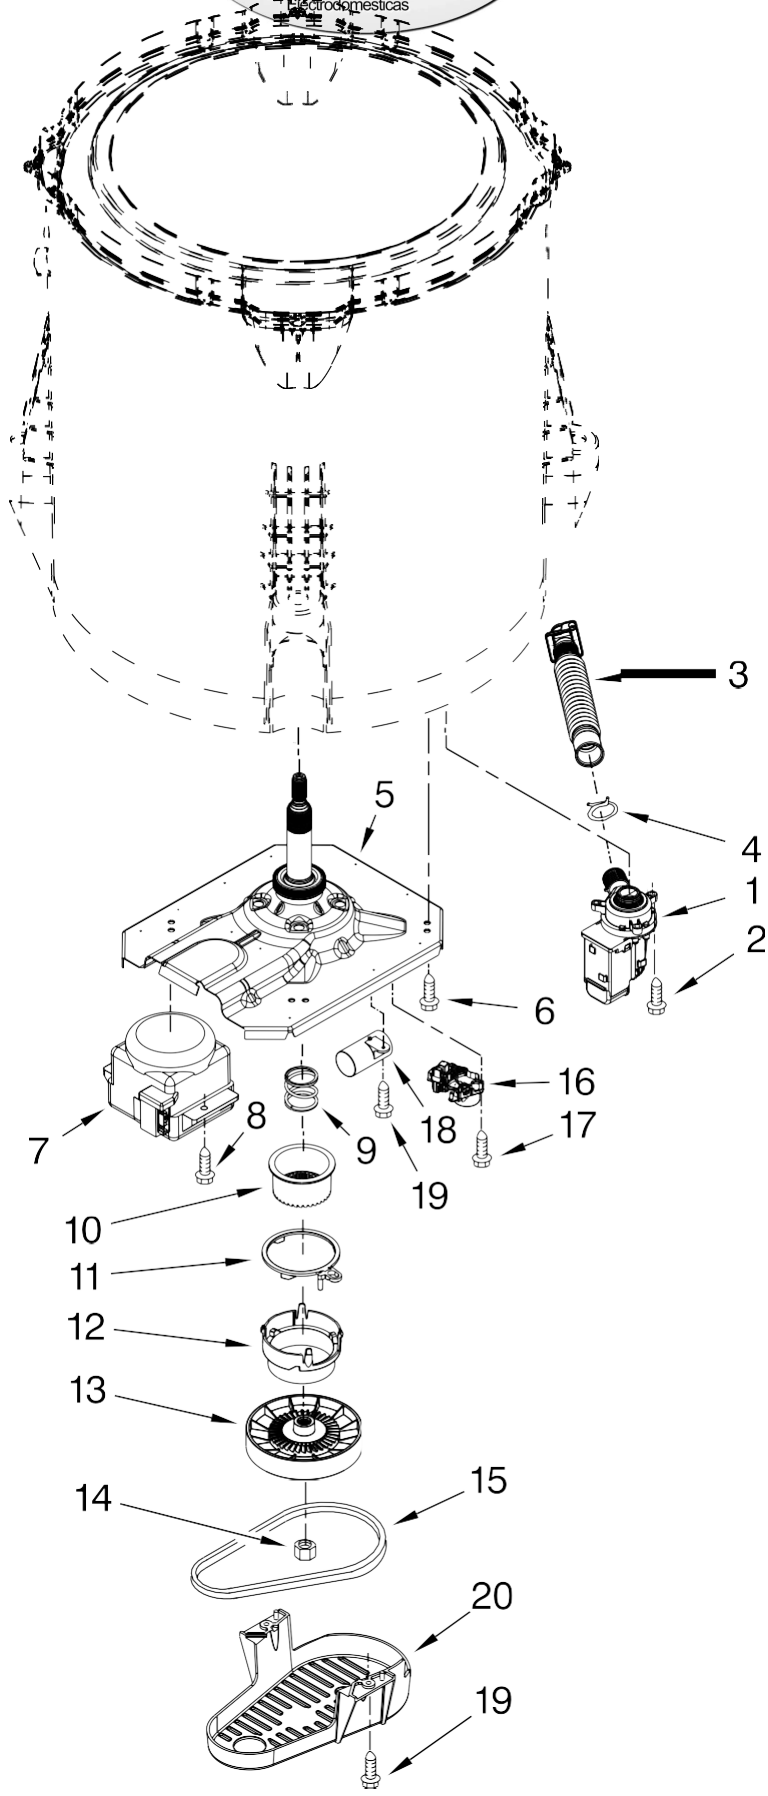

FOR ORDERING INFORMATION REFER TO PARTS PRICE LIST

Lavadora Whirlpool 7MWTW1501AW0

Illus. No.	Part No.	DESCRIPTION
1	W10465109	Panel, Console
2	8536939	Clip, Knob
3	8566035	Cap, End (L.H.) (Includes Item 5)
4	8566032	Cap, End (R.H.) (Includes Item 5)
5	8312709	Clip, Console
6	W10460940	Control Unit Assembly, Machine & Motor
7	W10420985	Panel, Console Rear Cover
8	1157158	Screw, 8-18 x 3/8
9	W10268911	Switch, Water Level
10	90767	Screw, 8-18 x 3/8
11	W10276649	Cord, Power
12	3400076	Screw, Power Cord Ground
13	W10034750	Knob, Timer
14	W10034380	Knob, Control
15	W10285512	Switch, Rotary Encoder
16	W10291178	Harness, Upper
17	W10432360	Inlet Assembly, Water
18	W10352256	Valve, Water Mixing
19	W10441423	Vacuum Break
20	W10238347	Hose, Vacuum Break
21	W10117298	Clamp, Hose
22	W10344775	Harness, Valve
23	8281163	Screw, 8-16 x 1/2
24	3400818	Screw, 8-18 x .20
25	W10348582	Clamp
26	W10251309	Pushbutton, Start

Lavadora Whirlpool 7MWTW1501AW0

FOR ORDERING INFORMATION REFER TO PARTS PRICE LIST

Lavadora Whirlpool 7MWTW1501AW0

Illus. No.	Part No.	DESCRIPTION
1	63580	Dispenser, Fabric Softener
2	W10003790	Screw & Washer Assembly
3	3949550	Washer
4	63235	Agitator
5	W10215108	Ring, Tub
6	21366	Nut, Spanner
7	W10389330	Basket Assembly
8	389140	Block, Basket Drive
9	W10339098	Shield, Splash
10	W10238320	Tub (Includes Item 11)
11	W10006371	Seal, Tub
12	W10215093	Filter, Drain Pump
13	8533928	Screw, 8-18 x 3/4
14	W10257088	Damper Assembly, Tub Suspension (Set Of 4-Includes Items 15 & 16)
15	W10405423	Ball, Suspension (Set Of 4 - Includes Item 16)
16	W10256551	Bushing, Suspension (Set Of 4 - Includes Item 15)
17	W10297444	Harness, Lower (Includes Items 18 & 21)
18	W10297436	Hose, Pressure Switch
19	W10005430	Clamp, Pressure Hose Retainer
20	8533943	Screw, 10-16 x 3/4
21	W10298887	Cable Tie
22	W10348658	Spring, Tub Centering
23	W10429200	Retainer, Push In