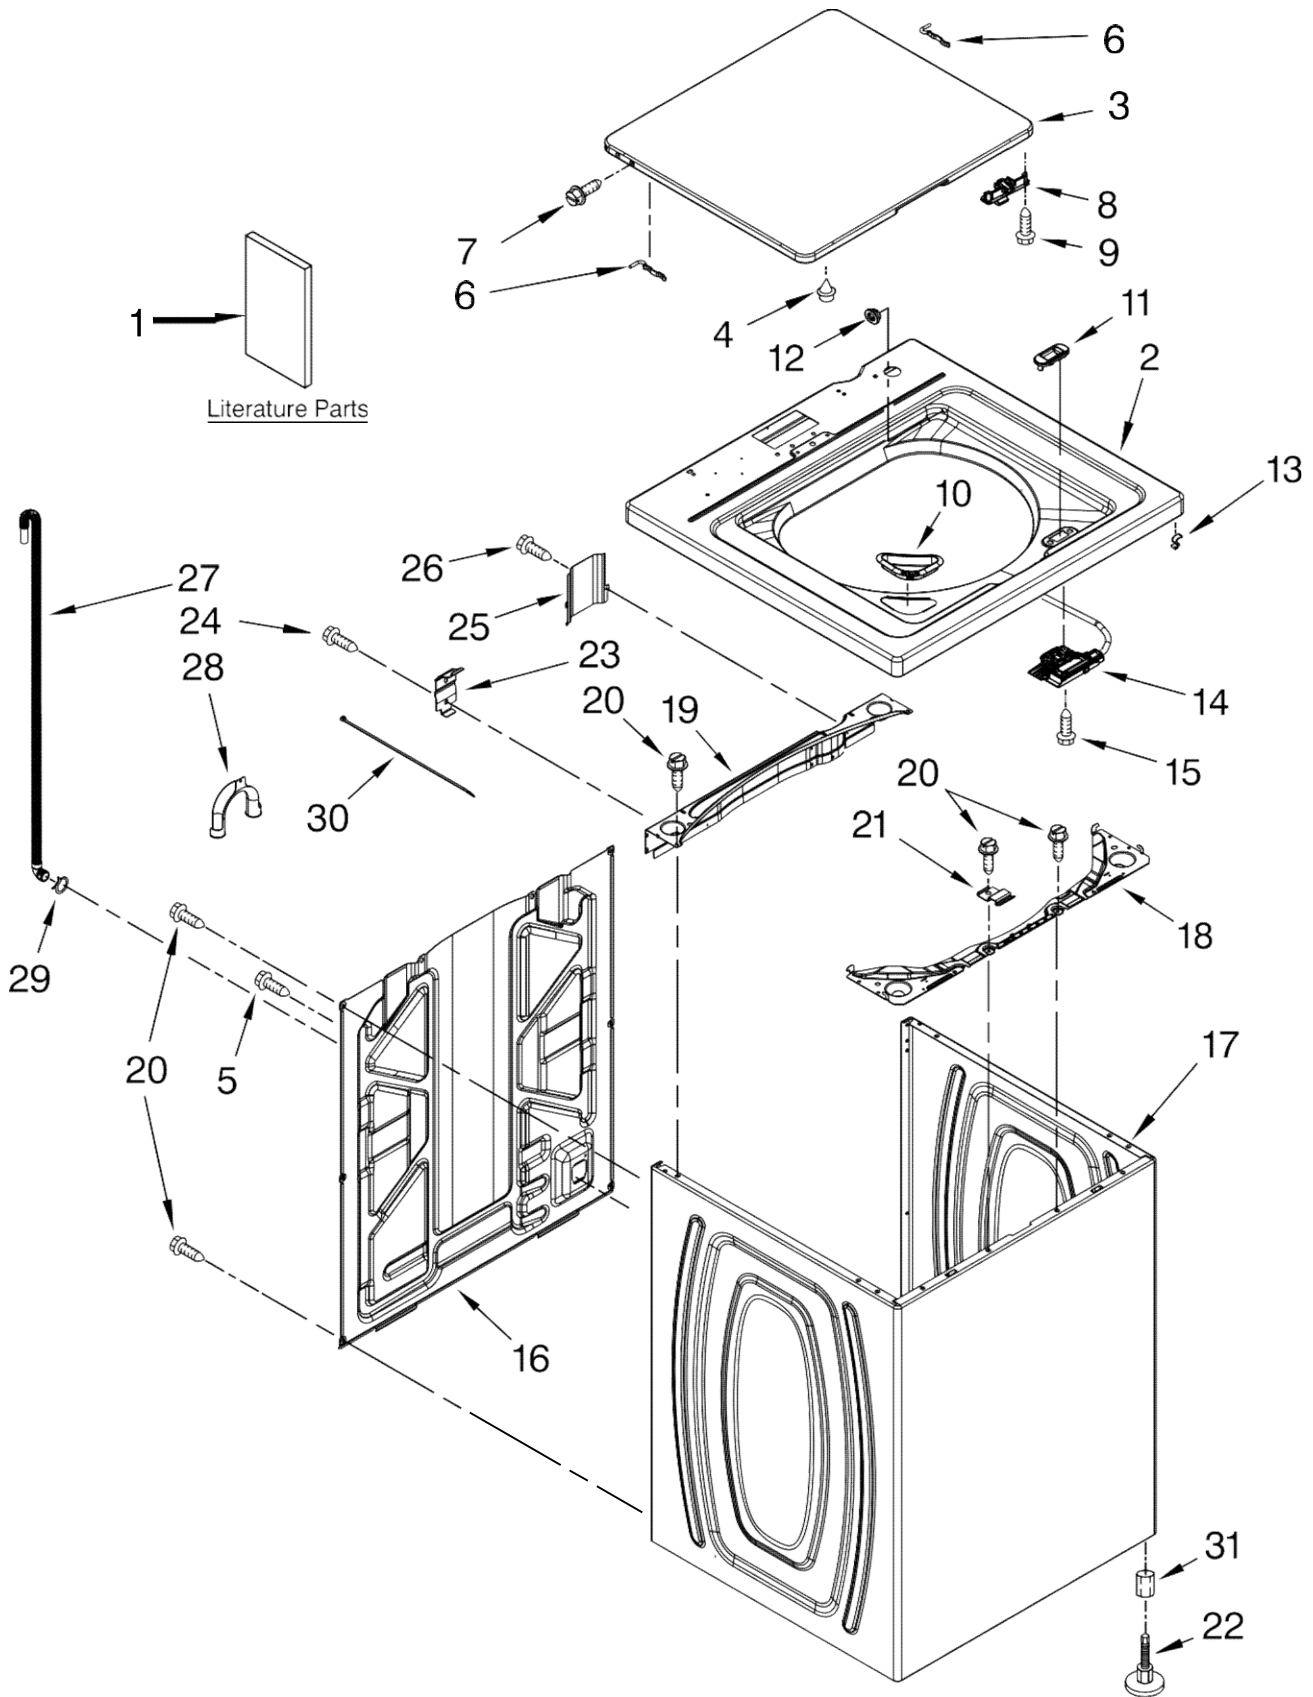

Lavadora Whirlpool 7MWTW1501AW0

FOR ORDERING INFORMATION REFER TO PARTS PRICE LIST

Lavadora Whirlpool 7MWTW1501AW0

Illus. No.	Part No.	DESCRIPTION
1		Literature Parts
	W10329765	Installation Instructions
	W10454963	Use & Care Guide
	W10280489	Tech Sheet
	W10454967	Energy Guide
2	W10251299	Top
3	W10251302	Lid
		(Includes Item 4)
4	9724509	Bumper, Lid
5	9740848	Screw, 8-18 x 1/2
6	91770	Hinge, Lid
7	W10119872	Screw, Lid Hinge
8	W10240513	Strike, Lid Lock
9	W10273971	Screw, 6-19 x 1/2
10	W10192089	Dispenser, Bleach
11	W10392041	Bezel, Lid Lock
12	21258	Bearing, Lid Hinge
13	90016	Clip, Lid
		Lock Harness
14	W10238287	Latch, Lid
		Lock Assembly
15	8281163	Screw, 8-16 x 1/2
16	W10250884	Panel, Rear
17	W10251994	Cabinet
		(Includes Item 22)
18	W10215098	Brace, Cabinet
		Top - Front
19	W10215099	Brace, Cabinet
		Top - Rear
20	1157158	Screw, 8-18 x 3/8
21	W10248088	Lock, Top
22	W10335586	Foot Assembly, Leveling
23	W10215102	Hinge, Top
24	W10142728	Screw, 8-32 x 3/8
25	W10215139	Cover, Harness
26	3400076	Screw, 10-23 x 5/8
27	W10221546	Hose, Outer Drain Assembly (Includes Items 28 & 29)
28	W10280024	U-Bend,
29		Drain Hose
	356138	Clamp, Hose
30	W10339879	Cable Tie
31	3359452	Nut, Locking