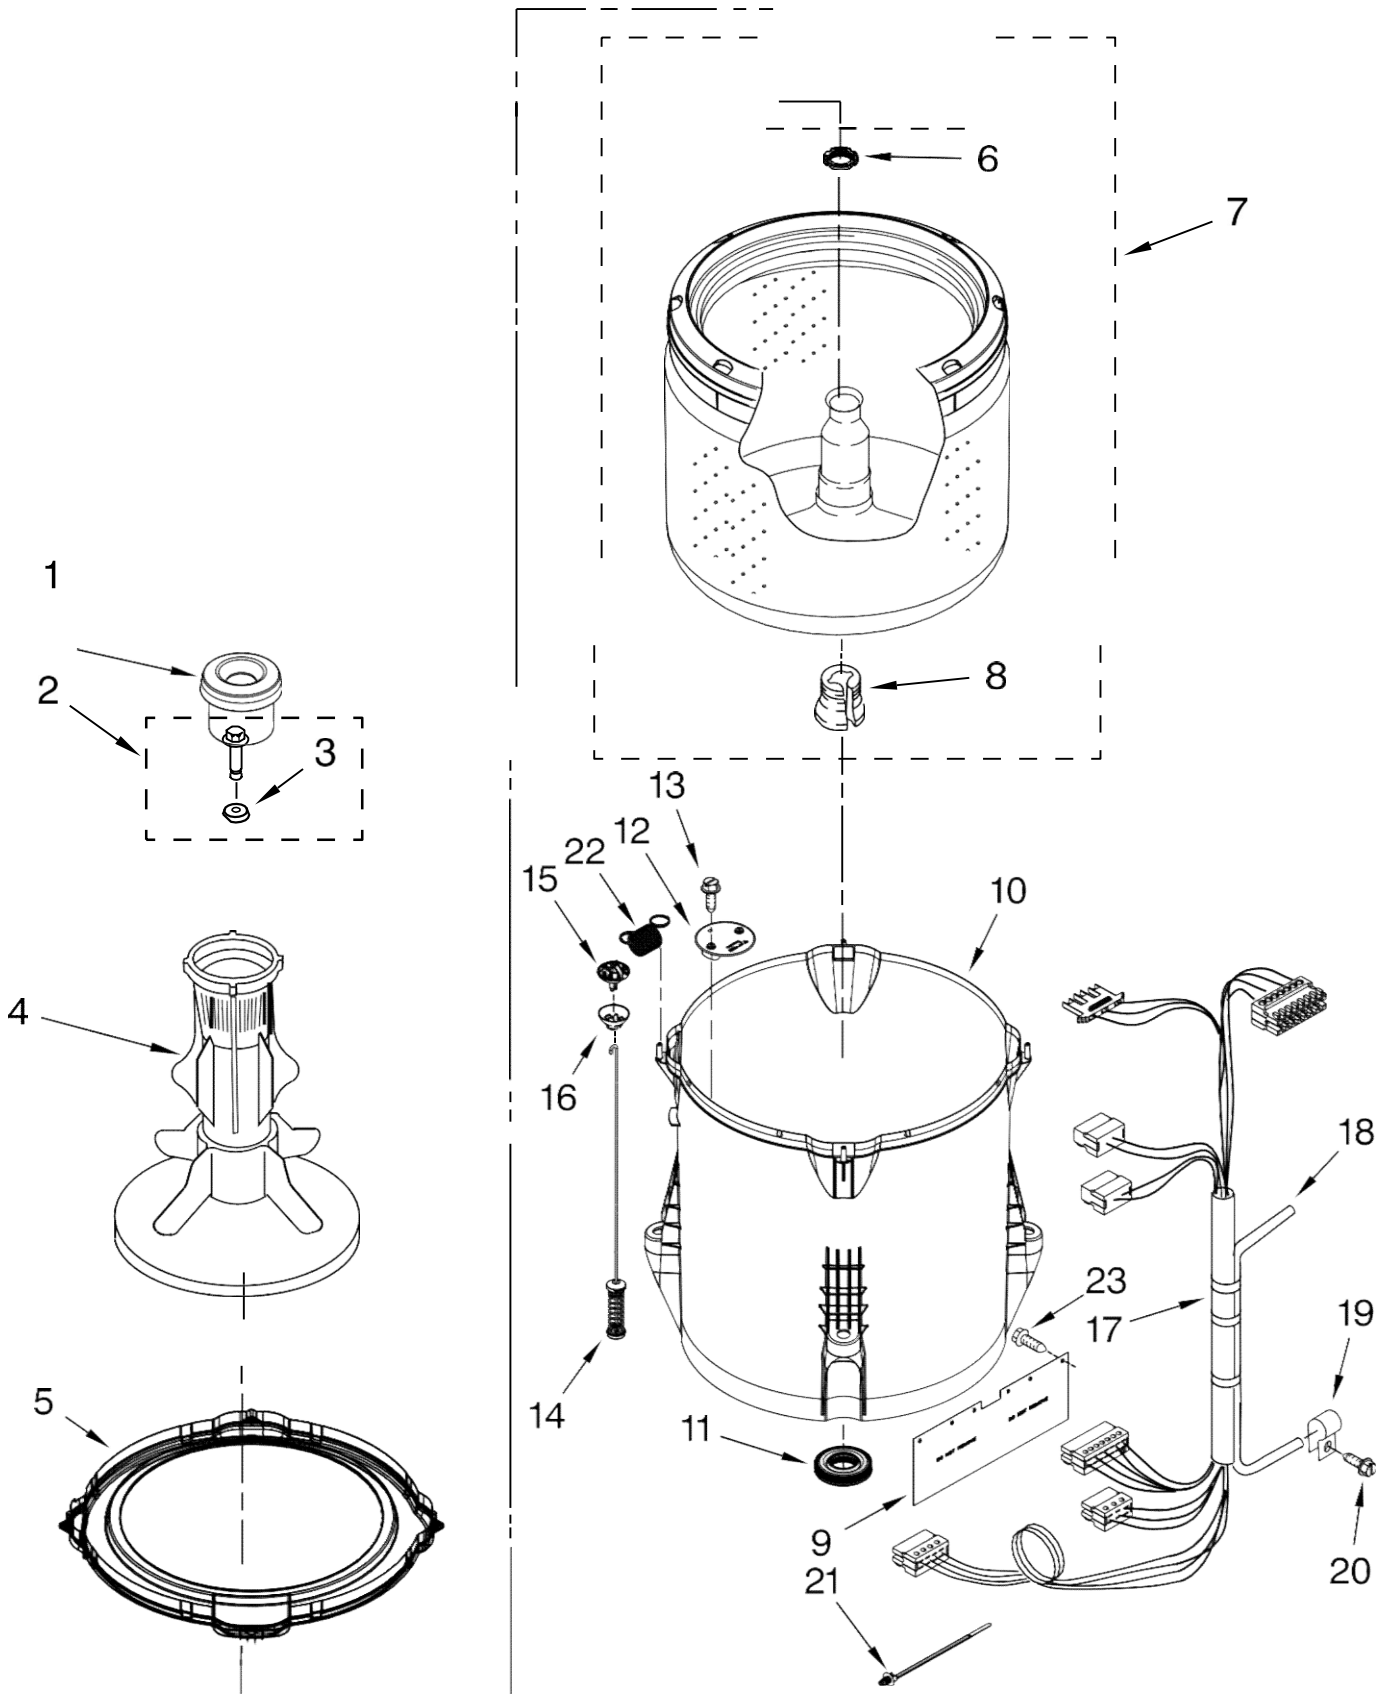

Lavadora Whirlpool 7MWTW1501AW0

FOR ORDERING INFORMATION REFER TO PARTS PRICE LIST

Lavadora Whirlpool 7MWTW1501AW0

Illus. No.	Part No.	DESCRIPTION
1	63580	Dispenser, Fabric Softener
2	W10003790	Screw & Washer Assembly
3	3949550	Washer
4	63235	Agitator
5	W10215108	Ring, Tub
6	21366	Nut, Spanner
7	W10389330	Basket Assembly
8	389140	Block, Basket Drive
9	W10339098	Shield, Splash
10	W10238320	Tub (Includes Item 11)
11	W10006371	Seal, Tub
12	W10215093	Filter, Drain Pump
13	8533928	Screw, 8-18 x 3/4
14	W10257088	Damper Assembly, Tub Suspension (Set Of 4-Includes Items 15 & 16)
15	W10405423	Ball, Suspension (Set Of 4 - Includes Item 16)
16	W10256551	Bushing, Suspension (Set Of 4 - Includes Item 15)
17	W10297444	Harness, Lower (Includes Items 18 & 21)
18	W10297436	Hose, Pressure Switch
19	W10005430	Clamp, Pressure Hose Retainer
20	8533943	Screw, 10-16 x 3/4
21	W10298887	Cable Tie
22	W10348658	Spring, Tub Centering
23	W10429200	Retainer, Push In