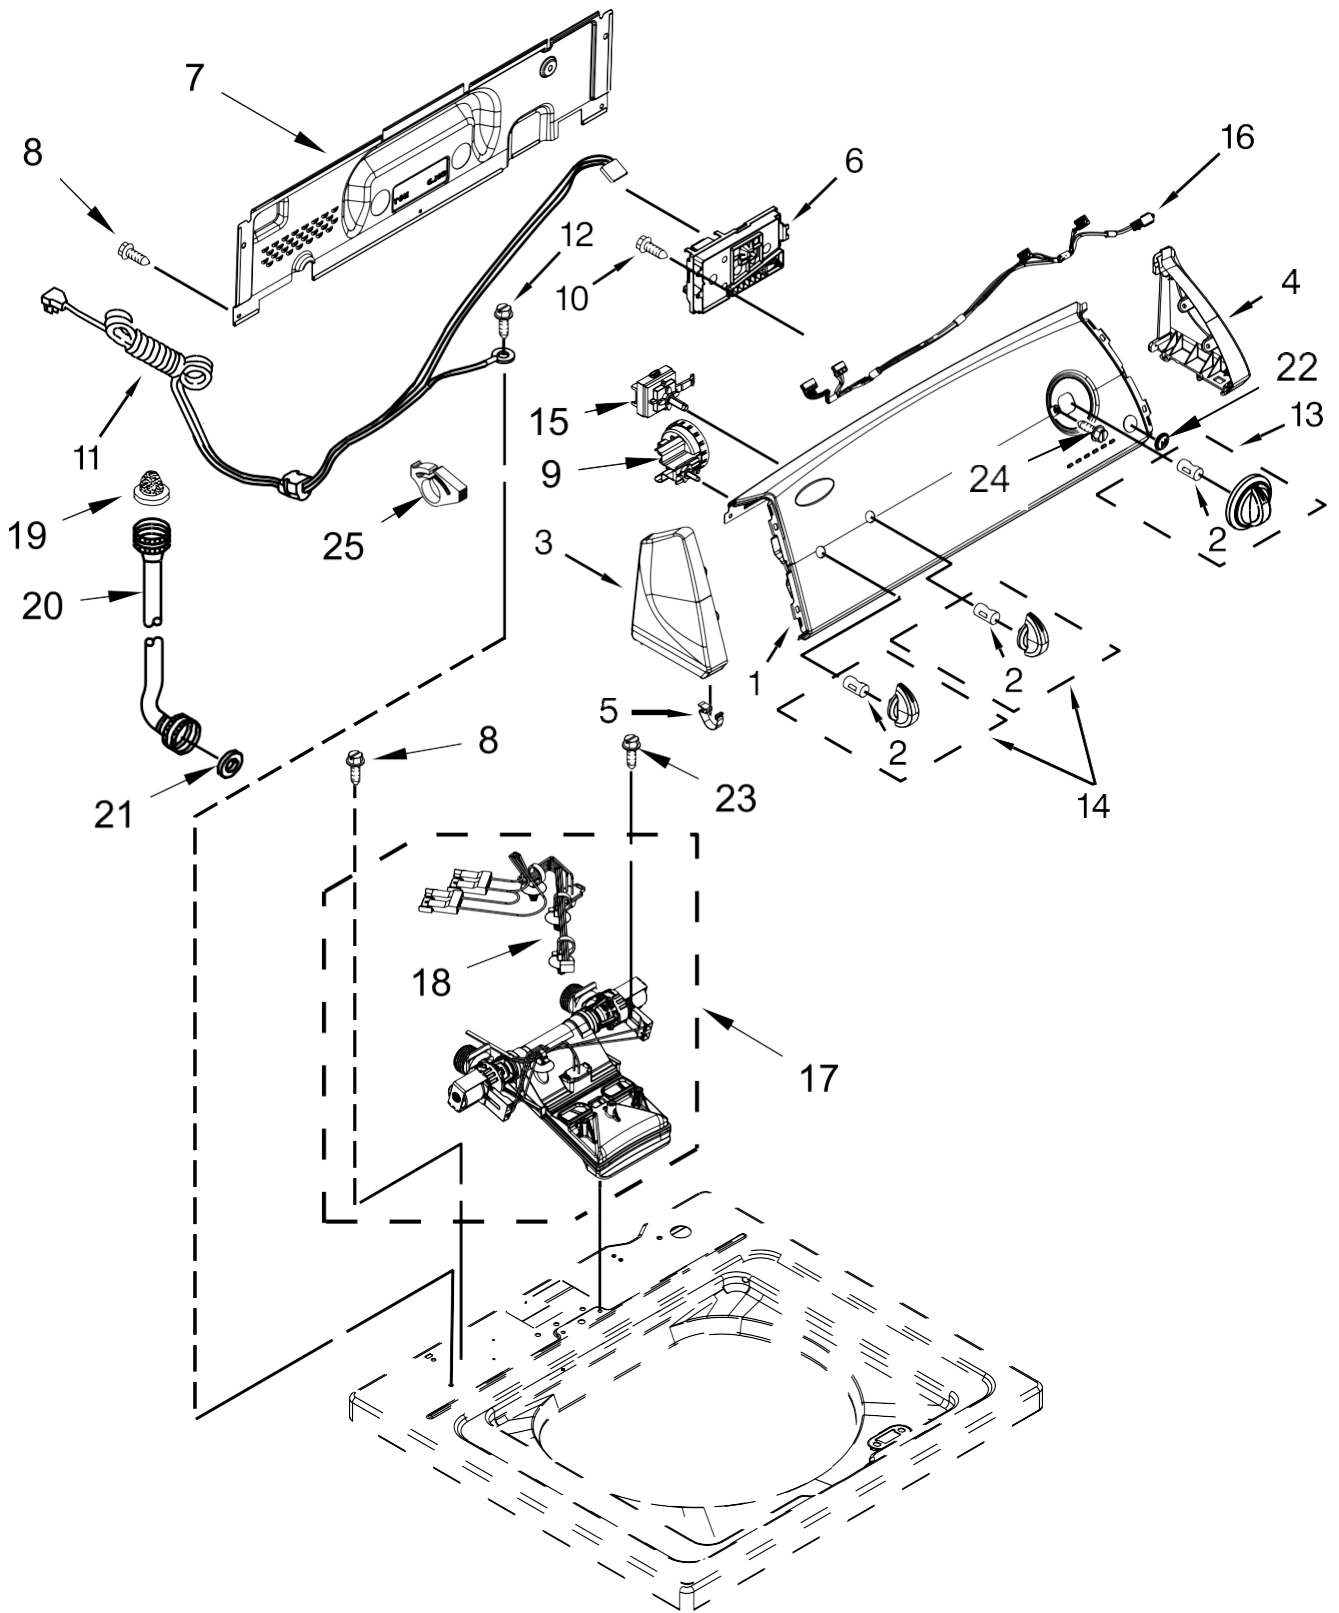

Lavadora Whirlpool 7MWTW1501AW1

<u>Illus. No.</u>	<u>Part No.</u>	<u>Description</u>
1		Literature Parts
	W10478095	Installation Instructions
	W10481431	Use & Care Guide
	W10468340	Tech Sheet
	W10454967	Energy Guide
2		Top
	W10251299	White
3		Lid & Bumper Assembly
	W10251302	White
4	9724509	Bumper, Lid
5	9740848	Screw
6	91770	Hinge, Lid
7	W10119872	Screw
8	W10240513	Strike, Lid Lock
9	W10273971	Screw
10	W10192089	Dispenser, Bleach
11	W10392041	Bezel, Lid Lock
12	21258	Bearing, Lid Hinge
13	90016	Clip, Harness
14	W10238287	Latch, Lid Lock Assembly
15	8281163	Screw
16	W10250884	Panel Rear
17		Cabinet
	W10251994	White
18	W10215098	Brace, Cabinet Top - Front
19	W10215099	Brace, Cabinet Top - Rear
20	1157158	Screw
21	W10248088	Lock, Top
22	W10397767	Foot Assembly, Leveling
23	W10215102	Hinge, Top
24	W10142728	Screw
25	W10215139	Cover, Harness
26	3400076	Screw
27	W10221546	Hose, Outer Drain Assembly

<u>Illus. No.</u>	<u>Part No.</u>	<u>Description</u>
28	W10280024	U-Bend, Drain Hose
29	356138	Clamp, Hose
30	W10339879	Tie, Cable
31	3359452	Nut, Hex

## Lavadora Whirlpool 7MWTW1501AW1

<u>Illus. No.</u>	<u>Part No.</u>	<u>Description</u>
1	W10465109	Panel, Console
2	8536939	Clip, Spring
3		End Cap (Left)
	8566035	White
4		End Cap (Right)
	8566032	White
5	8312709	Clip, Console
6	W10480338	Control Unit Assembly, Machine & Motor
7	W10461159	Panel, Console Rear Cover
8	1157158	Screw
9	W10268911	Switch, Water Level
10	90767	Screw
11	W10525194	Cord, Power
12	3400076	Screw
13		Knob, Timer
	W10034750	White/Metallic
14		Knob, Control
	W10034380	White/Metallic
15	W10285512	Switch, Rotary Encoder (4 Position)
16	W10291178	Harness, Upper
17	W10472844	Inlet Assembly, Water
18	W10423127	Harness, Valve
19	353362	Washer, Filter
20		Hose, Water Inlet
	W10194210	Cold Water
	W10194211	Hot Water
21	W10242307	Washer, Inlet Hose
22	W10251309	Push Button, Start
23	8281163	Screw
24	3400818	Screw
25	W10348582	Clamp, Hose