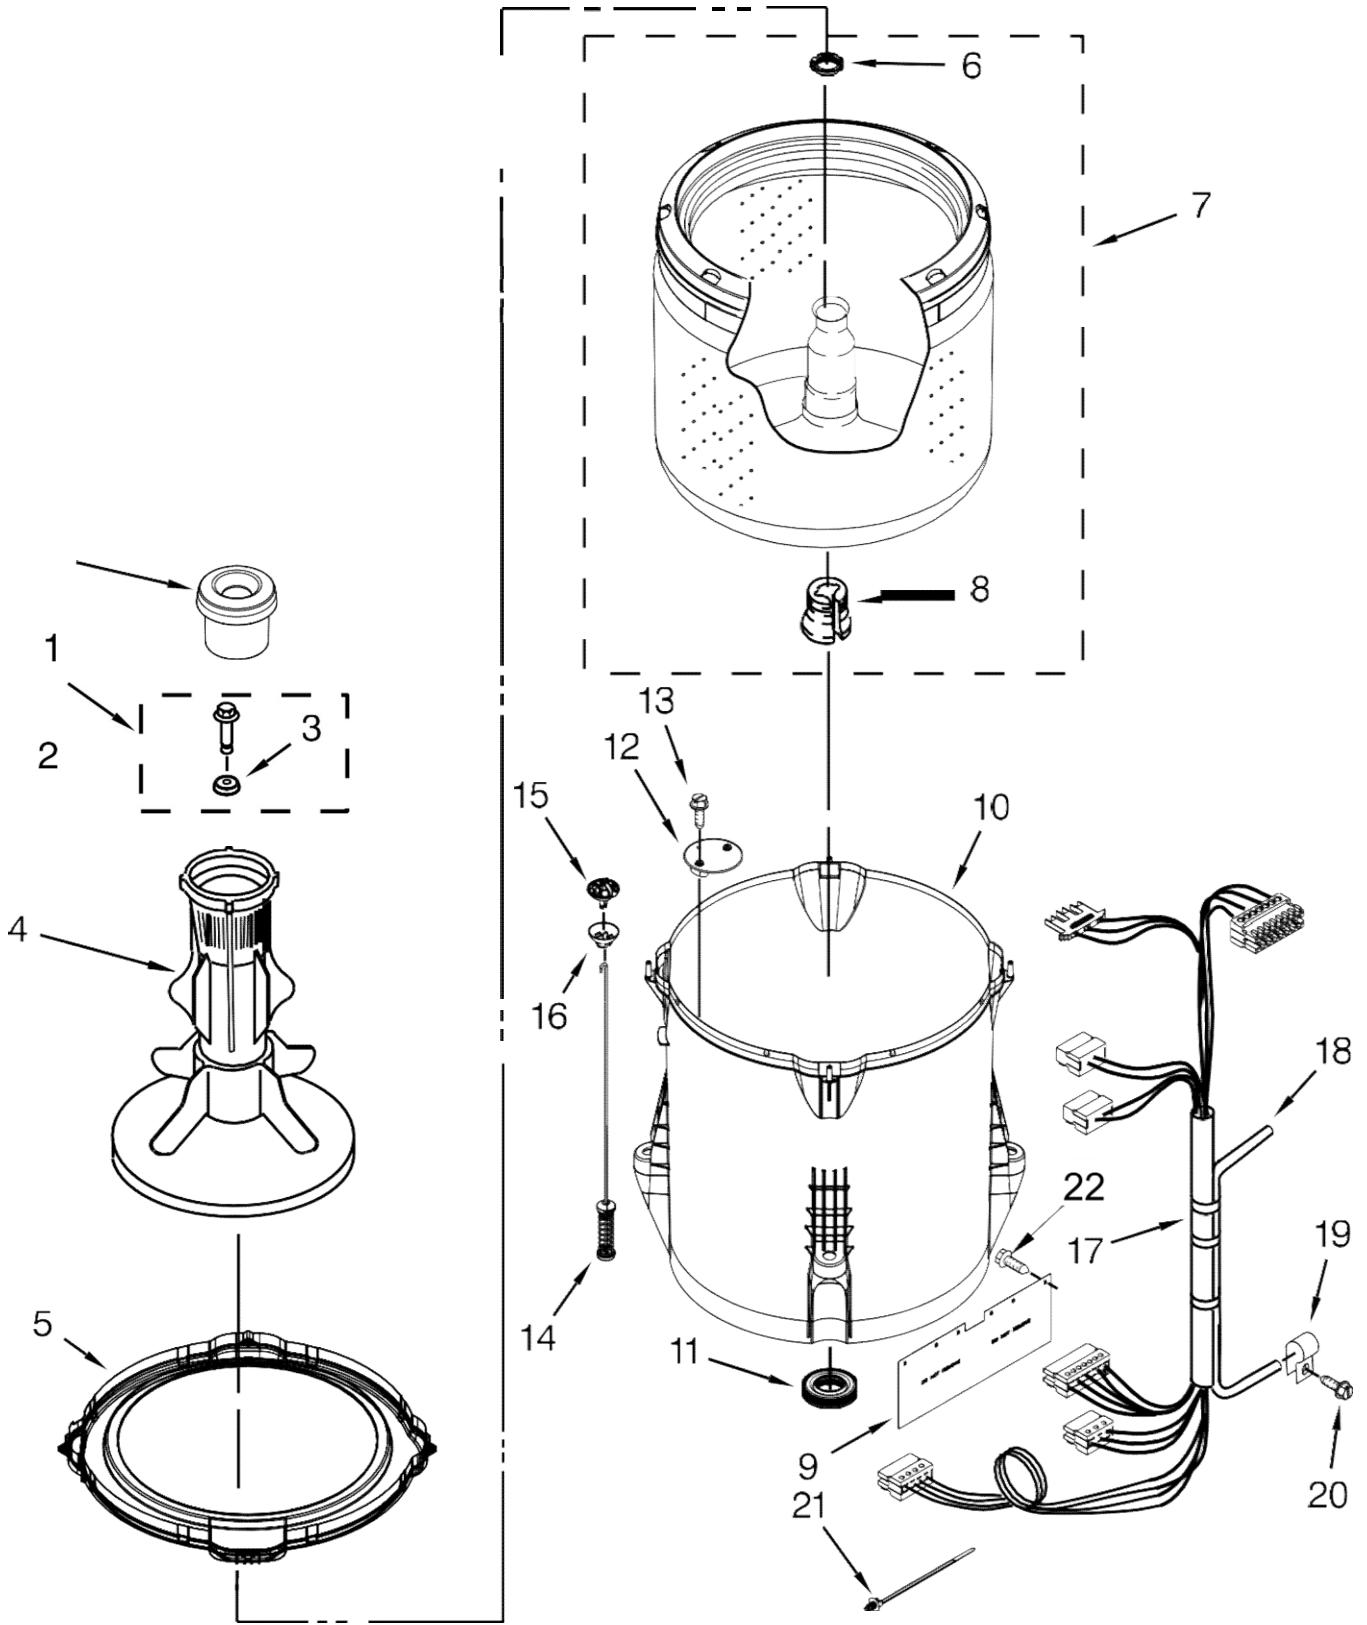

Lavadora Whirlpool 7MWTW1501AW1

<u>Illus. No.</u>	<u>Part No.</u>	<u>Description</u>
1		Literature Parts
	W10478095	Installation Instructions
	W10481431	Use & Care Guide
	W10468340	Tech Sheet
	W10454967	Energy Guide
2		Top
	W10251299	White
3		Lid & Bumper Assembly
	W10251302	White
4	9724509	Bumper, Lid
5	9740848	Screw
6	91770	Hinge, Lid
7	W10119872	Screw
8	W10240513	Strike, Lid Lock
9	W10273971	Screw
10	W10192089	Dispenser, Bleach
11	W10392041	Bezel, Lid Lock
12	21258	Bearing, Lid Hinge
13	90016	Clip, Harness
14	W10238287	Latch, Lid Lock Assembly
15	8281163	Screw
16	W10250884	Panel Rear
17		Cabinet
	W10251994	White
18	W10215098	Brace, Cabinet Top - Front
19	W10215099	Brace, Cabinet Top - Rear
20	1157158	Screw
21	W10248088	Lock, Top
22	W10397767	Foot Assembly, Leveling
23	W10215102	Hinge, Top
24	W10142728	Screw
25	W10215139	Cover, Harness
26	3400076	Screw
27	W10221546	Hose, Outer Drain Assembly

<u>Illus. No.</u>	<u>Part No.</u>	<u>Description</u>
28	W10280024	U-Bend, Drain Hose
29	356138	Clamp, Hose
30	W10339879	Tie, Cable
31	3359452	Nut, Hex

## Lavadora Whirlpool 7MWTW1501AW1

<u>Illus. No.</u>	<u>Part No.</u>	<u>Description</u>
1	W10465109	Panel, Console
2	8536939	Clip, Spring
3		End Cap (Left)
	8566035	White
4		End Cap (Right)
	8566032	White
5	8312709	Clip, Console
6	W10480338	Control Unit Assembly, Machine & Motor
7	W10461159	Panel, Console Rear Cover
8	1157158	Screw
9	W10268911	Switch, Water Level
10	90767	Screw
11	W10525194	Cord, Power
12	3400076	Screw
13		Knob, Timer
	W10034750	White/Metallic
14		Knob, Control
	W10034380	White/Metallic
15	W10285512	Switch, Rotary Encoder (4 Position)
16	W10291178	Harness, Upper
17	W10472844	Inlet Assembly, Water
18	W10423127	Harness, Valve
19	353362	Washer, Filter
20		Hose, Water Inlet
	W10194210	Cold Water
	W10194211	Hot Water
21	W10242307	Washer, Inlet Hose
22	W10251309	Push Button, Start
23	8281163	Screw
24	3400818	Screw
25	W10348582	Clamp, Hose