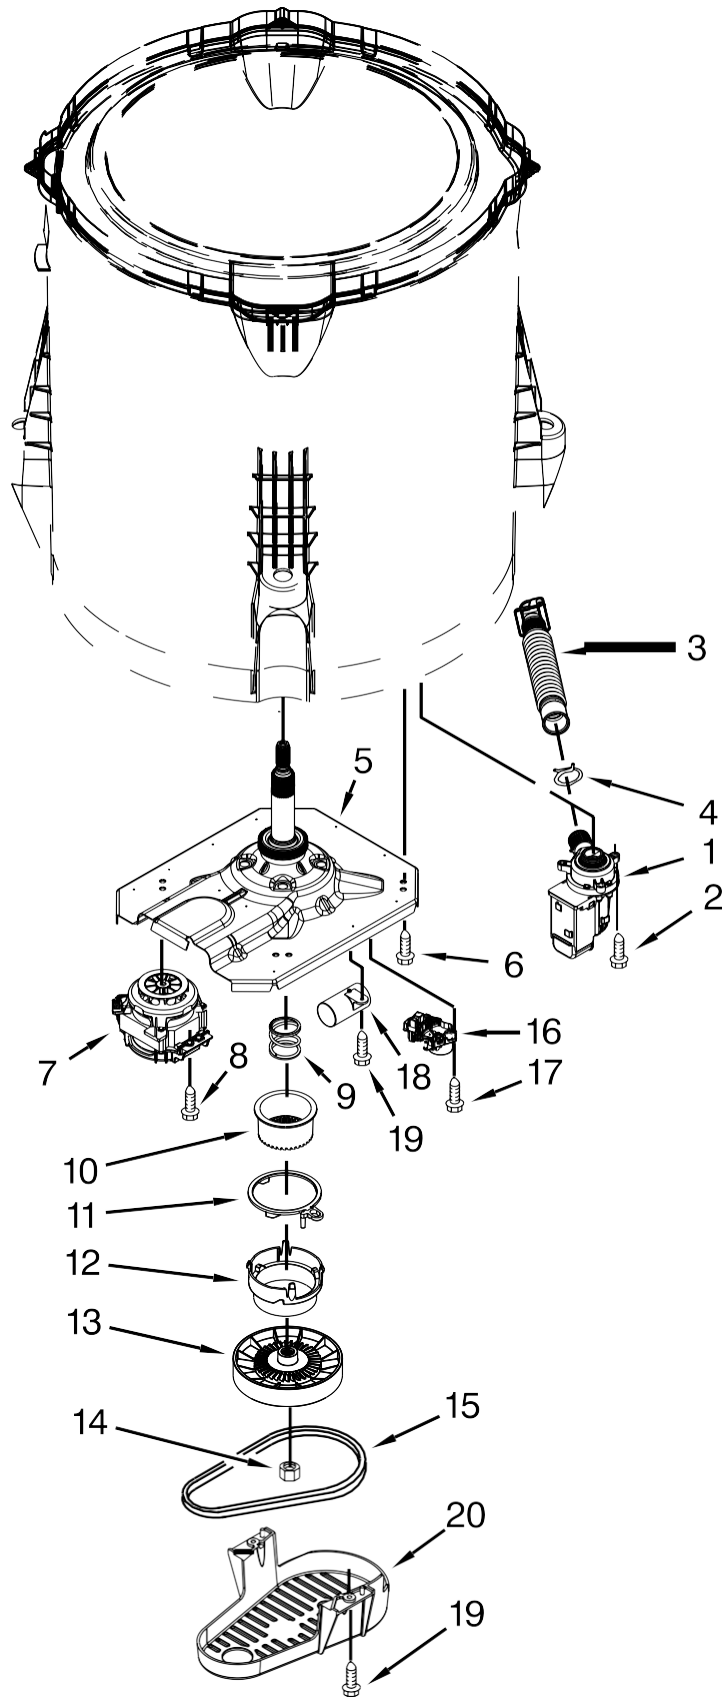

Lavadora Whirlpool 7MWTW1501AW1

<u>Illus. No.</u>	<u>Part No.</u>	<u>Description</u>
1	W10276397	Pump Assembly, Drain
2	W10004910	Screw
3	W10215091	Hose, Inner Drain Assembly
4	8317496	Clamp, Hose
5	W10473144	Gearcase Assembly
6	W10249633	Screw
7	W10416668	Motor, Drive
8	W10094780	Screw
9	W10006382	Spring, Splutch
10	W10006352	Slider, Splutch
11	W10006353	Cam Ring, Splutch
12	W10006354	Cam, Splutch
13	W10006356	Pulley
14	W10163336	Nut, Pulley
15	W10006384	Belt, Drive
16	W10006355	Actuator, Shift
17	9741052	Screw
18	W10390451	Capacitor, Motor Run
19	357640	Screw
20	W10427633	Shield, Pulley Cover