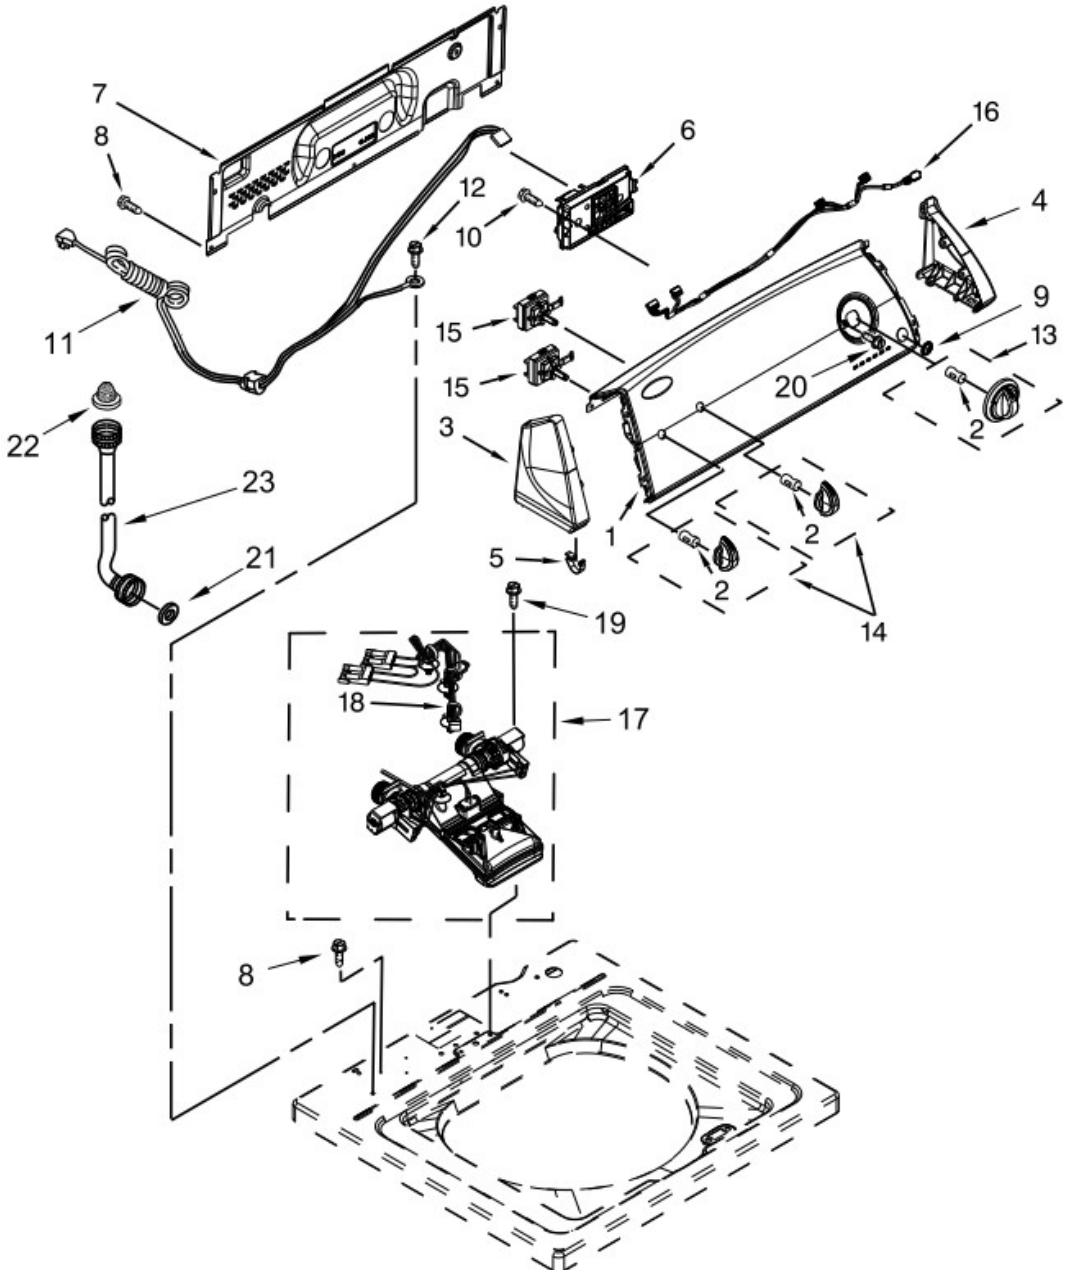

Distribuidor Autorizado

SurteRápido.com

Venta de Refacciones
Electrodomesticas

Lavadora Whirlpool 7MWTW1502BM0