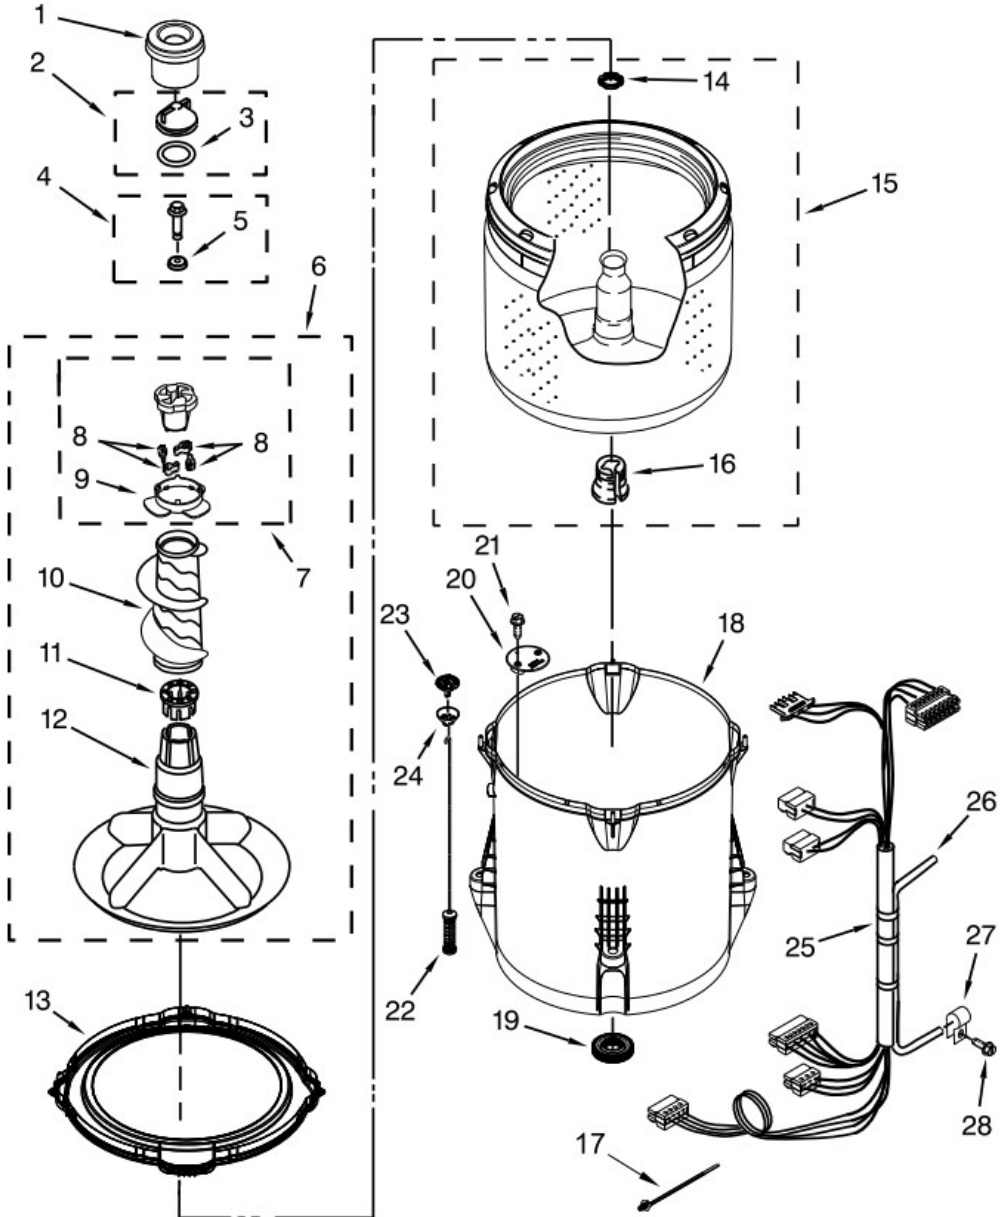

Lavadora Whirlpool 7MWTW1502BM0