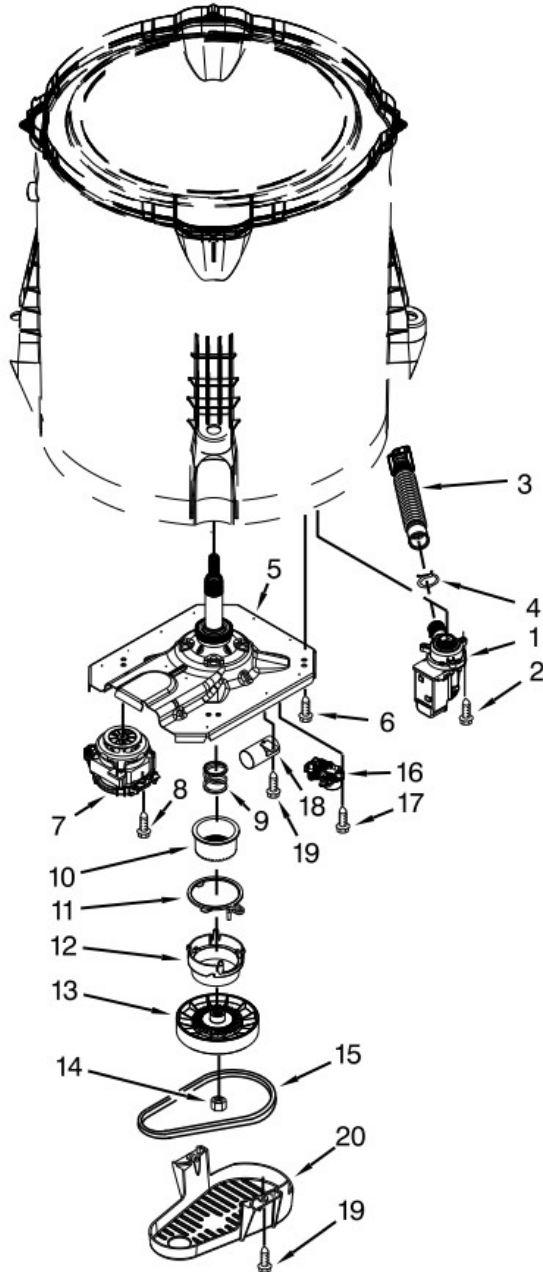

Distribuidor Autorizado

SurteRápido.com

Venta de Refacciones
Electrodomesticas

Lavadora Whirlpool 7MWTW1502BM0