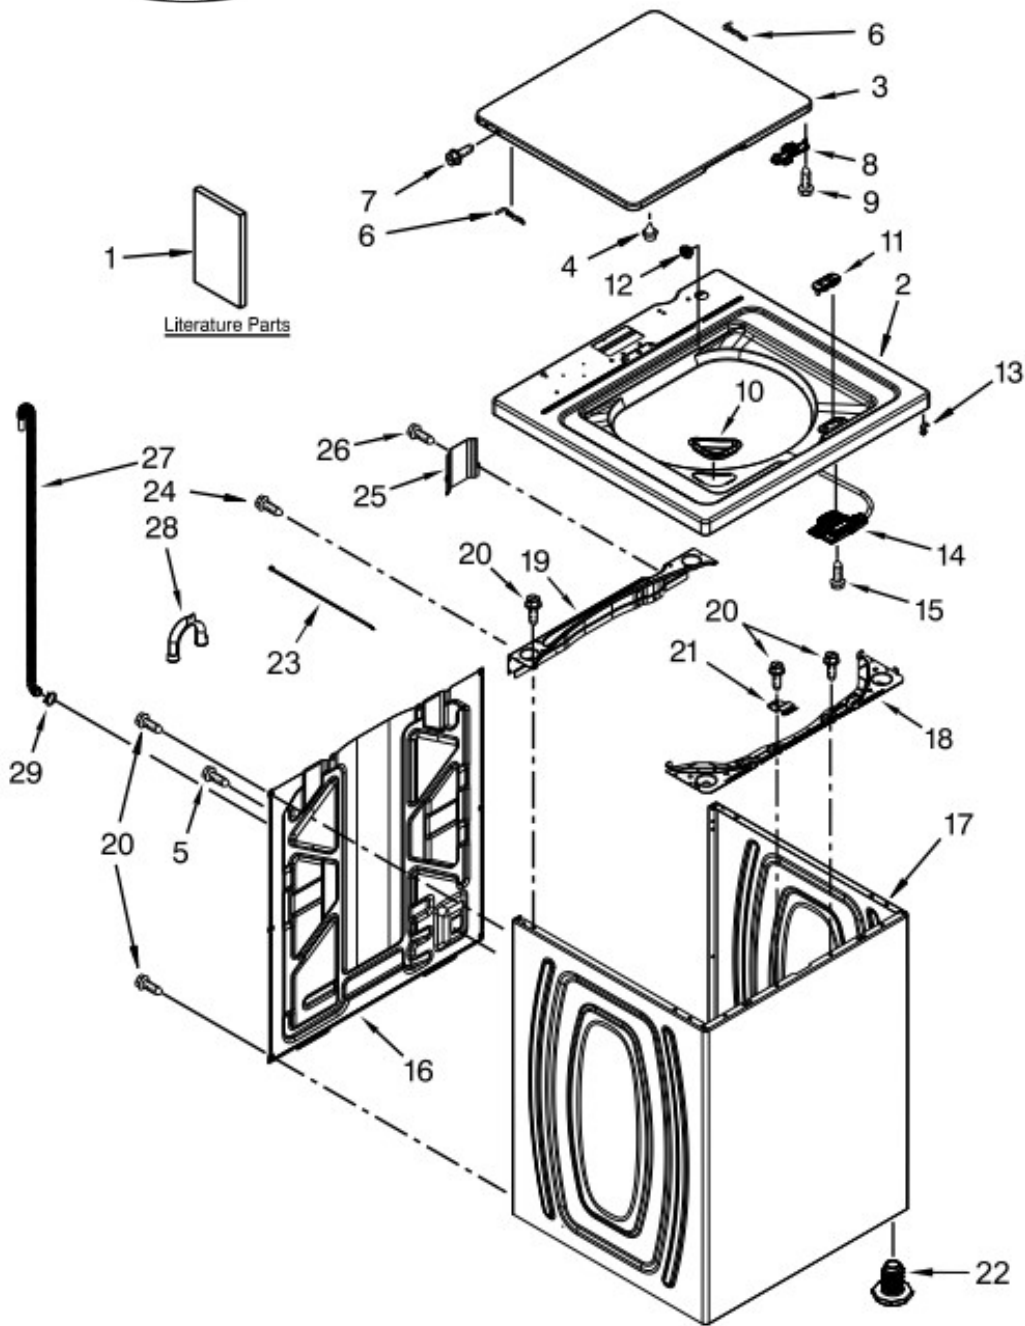

Lavadora Whirlpool 7MWTW1502BMO

Lavadora Whirlpool 7MWTW1502BMO

TOP AND CABINET PARTS

<u>Illus. No.</u>	<u>Part No.</u>	<u>Description</u>
1		Literature Parts
	W10478095	Installation Instructions
	W10564678	Use & Care Guide
	W10468340	Tech Sheet
	W10566788	Energy Guide
2		Top
	W10251299	White
3		Lid & Bumper Assembly
	W10251302	White
4	9724509	Bumper, Lid
5	9740848	Screw
6	91770	Hinge, Lid
7	W10119872	Screw
8	W10240513	Strike, Lid Lock

<u>Illus. No.</u>	<u>Part No.</u>	<u>Description</u>
9	W10273971	Screw
10	W10192089	Dispenser, Bleach
11	W10392041	Bezel, Lid Lock
12	21258	Bearing, Lid Hinge
13	90016	Clip, Harness
14	W10238287	Latch, Lid Lock Assembly
15	8281163	Screw
16	W10250884	Panel Rear
17		Cabinet
	W10478060	White
18	W10215098	Brace, Cabinet Top - Front
19	W10512626	Brace, Cabinet Top - Rear
20	1157158	Screw

<u>Illus. No.</u>	<u>Part No.</u>	<u>Description</u>
21	W10248088	Lock, Top
22	W10397994	Foot, Leveling
23	W10339879	Tie, Cable
24	W10142728	Screw
25	W10215139	Cover, Harness
26	3400076	Screw
27	W10221546	Hose, Outer Drain Assembly
28	W10280024	U-Bend, Drain Hose
29	356138	Clamp, Hose

<u>Illus. No.</u>	<u>Part No.</u>	<u>Description</u>
10	90767	Screw
11	W10525194	Cord, Power
12	3400076	Screw
13		Knob, Timer
	W10034750	White/Metallic
14		Knob, Control
	W10034380	White/Metallic
15	W10285517	Switch, Rotary Encoder (3 Position)
16	W10537670	Harness, Upper
17	W10472844	Inlet Assembly, Water
18	W10423127	Harness, Valve