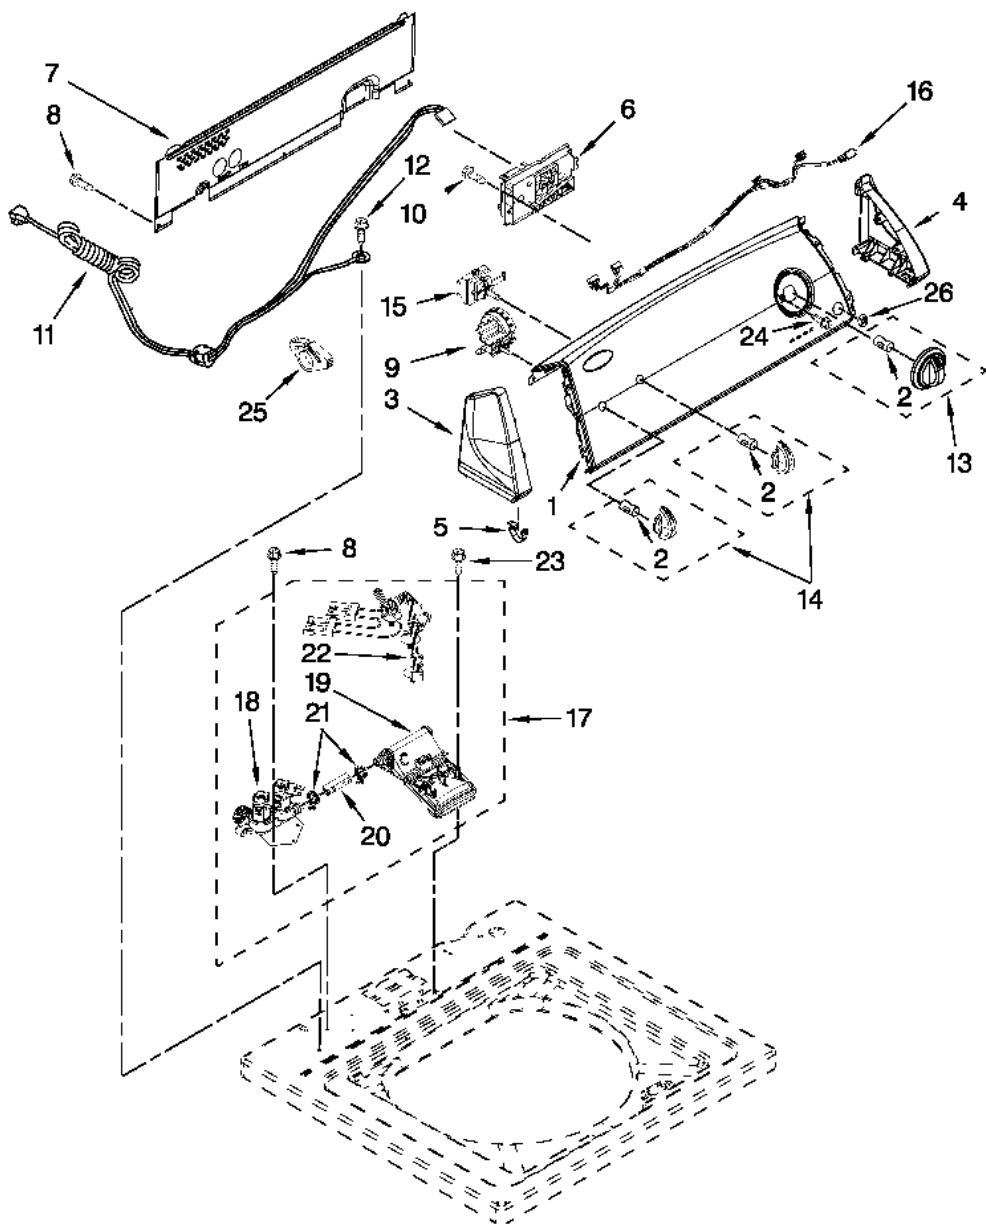

7MWTW1503AW0

7MWTW1503AW0

1	W10280489	TECH SHEET
1	W10329765	INSTALLATION INSTRUCTIONS
1	W10481428	ENERGY GUIDE - NLA
1	W10481431	USE & CARE GUIDE
2	WPW10251299	TOP (WHITE)
3	W10251302	ASSEMBLY,LID AND BUMPER (WHITE)
4	WP9724509	BUMPER,LID
5	WP9740848	SCREW
6	WP91770	HINGE,LID (LEFT)
7	WPW10119828	SCREW
8	WPW10240513	STRIKE,LID LOCK (WHITE)
9	WPW10273971	SCREW
10	WPW10192089	DISPENSER,BLEACH
11	WPW10392041	BEZEL,LID LOCK (WHITE)
12	WP21258	BEARING,LID HINGE
13	WP90016	CLIP,HARNESS
14	W10404050	LATCH,LID LOCK ASSEMBLY
15	WP8281163	SCREW (STAINLESS)
16	WPW10250884	PANEL,REAR
17	W10251994	CABINET (WHITE)
18	WPW10215098	BRACE,CABINET TOP - FRONT
19	W10512626	BRACE,CABINET TOP - REAR
20	WP489069	SCREW
21	WPW10248088	LOCK,TOP
22	W10739673	FOOT ASSEMBLY,LEVELING
23	W10215102	HINGE,TOP
24	WP489128	SCREW
25	W10676061	COVER,HARNESS
26	W10846509	SCREW
27	W10826733	HOSE,OUTER DRAIN ASSEMBLY
28	WPW10280024	U-BEND,DRAIN HOSE
29	WP356138	CLAMP,HOSE
30	WPW10339879	TIE,CABLE
31	WP3359452	NUT,HEX

7MWTW1503AW0

7MWTW1503AW0

1	WPW10480353	PANEL,CONSOLE
2	WP8536939	CLIP,SPRING
3	WP8565957	END CAP (LEFT) (WHITE)
4	WP8565954	END CAP (RIGHT) (WHITE)
5	WP8312709	CLIP,CONSOLE
6	W10480338	CONTROL UNIT ASSEMBLY,MACHINE & MOTOR
7	WPW10420985	PANEL,CONSOLE REAR COVER
8	WP489069	SCREW
9	WPW10268911	SWITCH,WATER LEVEL
10	WP90767	SCREW
11	WPW10525194	CORD,POWER
12	W10846509	SCREW
13	WP8566061	KNOB,TIMER (DRYER) (WHITE)
14	WP8565944	ASSEMBLY,CONTROL KNOB (WHITE)
15	WPW10285512	SWITCH,ROTARY ENCODER (4 POSITION)
16	W10291178	HARNESS,UPPER
17	WPW10432360	INLET ASSEMBLY,WATER
18	WPW10352256	VALVE,WATER MIXING
19	WPW10441423	VACUUM BREAK
20	W10238347	HOSE,VACUUM BREAK
21	WP596669	CLAMP,HOSE
22	WPW10344775	HARNESS,VALVE
23	WP8281163	SCREW (STAINLESS)
24	WP3400818	SCREW
25	W10348582	CLAMP,HOSE
26	WPW10251309	PUSH BUTTON,START