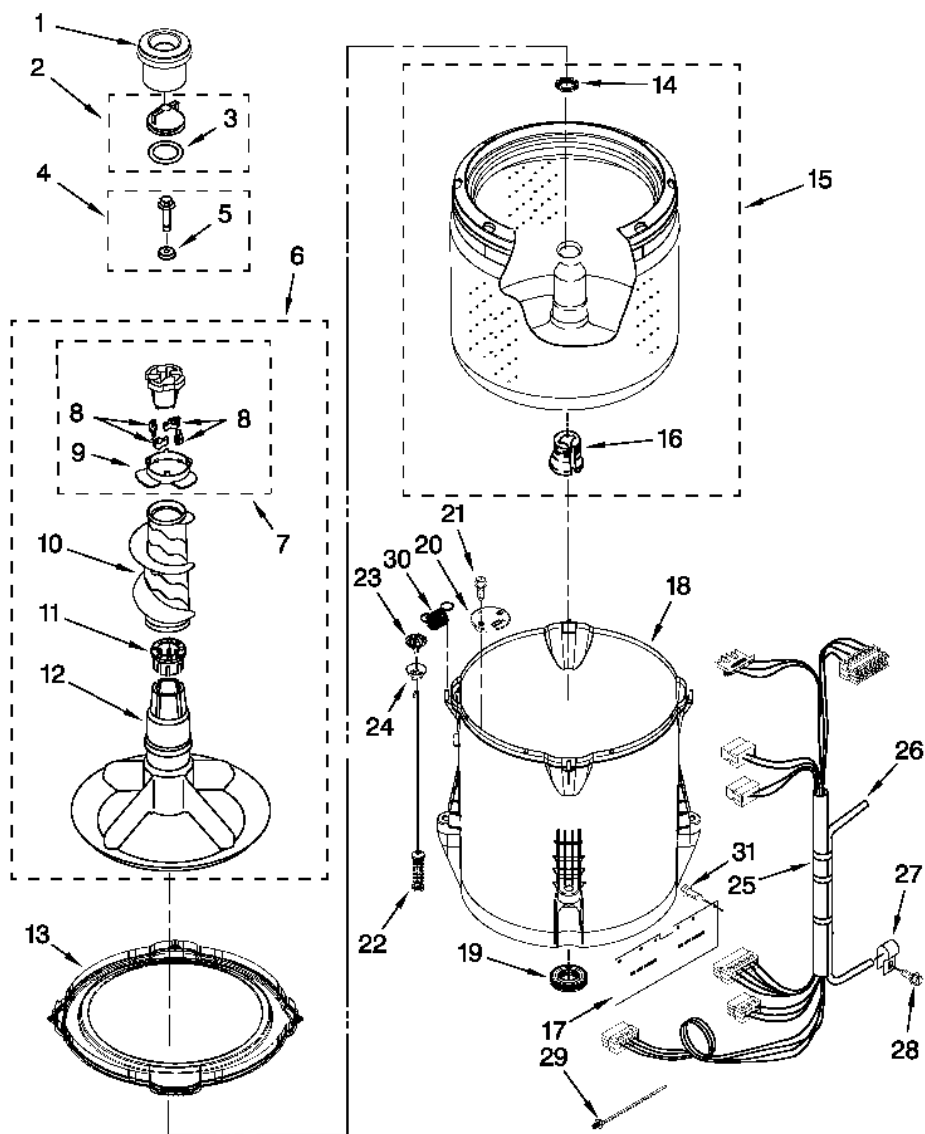

7MWTW1503AW0

7MWTW1503AW0

1	8575076A	DISPENSER,FABRIC SOFTENER
2	WPW10074580	CAP,BARRIER
3	WPW10072840	SEAL,INNER CAP
4	W10772621	SCREW AND WASHER
5	WP3949550	WASHER
6	285565	AGITATOR (COMPLETE)
7	285811	CAM,DRIVEN
8	80040	DOG,AGITATOR CLUTCH
9	WP3363661	BEARING,CAM
10	WP3348752	MOVER,CLOTHES
11	285587	SPACER,THRUST
12	WP3347288	AGITATOR
13	WPW10215108	RING,TUB
14	WP21366	NUT,SPANNER
15	W10358261	BASKET ASSEMBLY
16	WP389140	BLOCK,BASKET DRIVE
17	W10339098	SHIELD,SPLASH
18	W10238320	TUB (INCLUDES TUB SEAL)
19	W10324647	SEAL,TUB
20	WPW10215093	FILTER,DRAIN PUMP
21	WP8533928	SCREW
22	W10257088	DAMPER ASSEMBLY,TUB SUSPENSION (SET OF 4- INCLUDES BALL & BUSHING)
23	W10405423	BALL,SUSPENSION (SET OF 4 - INCLUDES SUSPENSION BUSHINGS) - NLA
24	W10256551	BUSHING - UPPER SUSPENSION (SET OF 4 - INCLUDES SUSPENSION BALLS)
25	WPW10297444	HARNESS,LOWER (INCLUDES PRESSURE HOSE & CABLE TIE)
26	W10297436	HOSE,PRESSURE SWITCH
27	W10005430	CLAMP,CABLE
28	WPW10109200	SCREW
29	WPW10298887	CABLE TIE
30	W10348658	SPRING,TUB CENTERING
31	W10429200	RETAINER,PUSH-IN