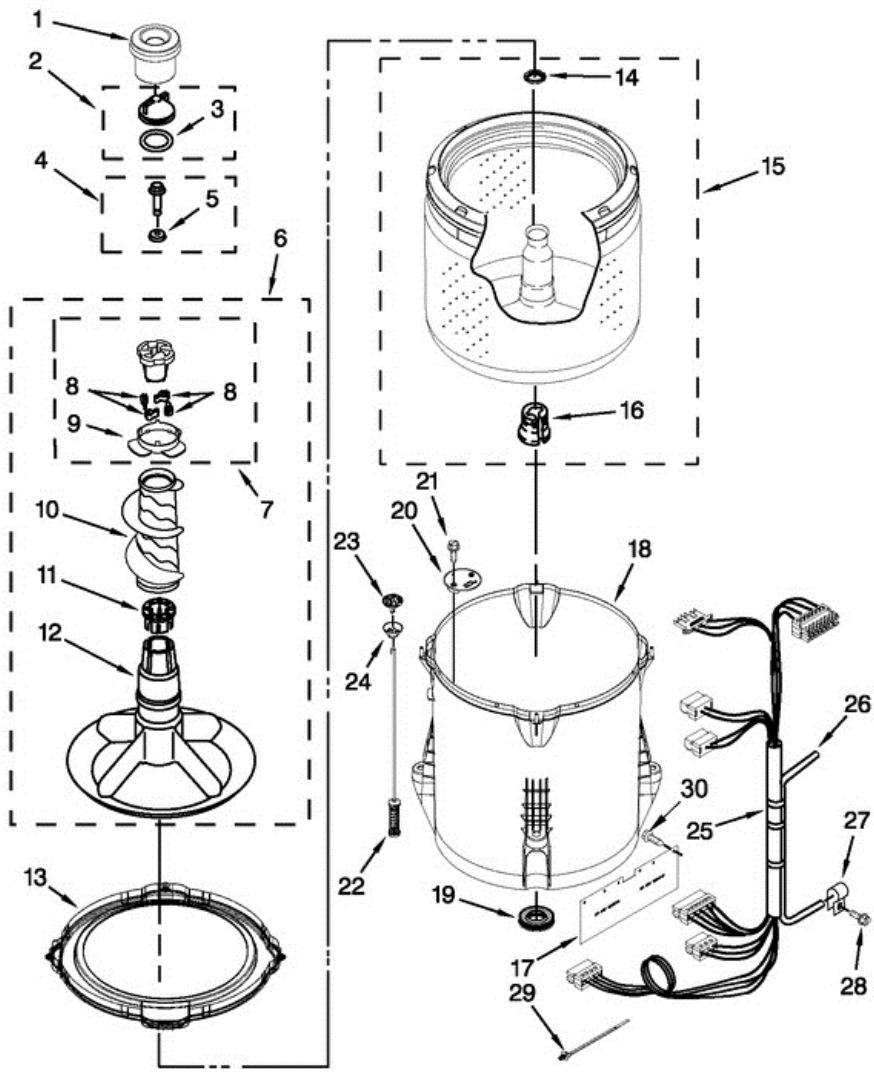

7MWTW1503AW1 TINAS