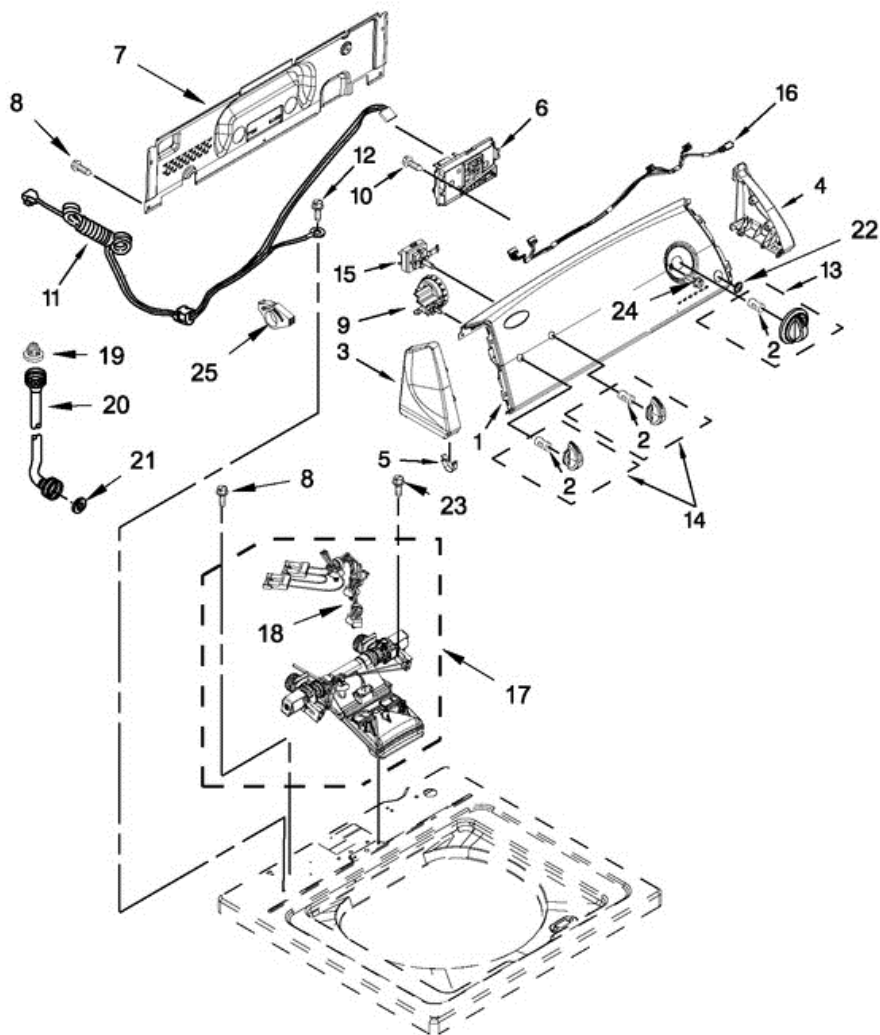

## 7MWTW1503AW1 GABINETE

2	W10251299	TOP (WHITE)
3	W10251302	LID & BUMPER ASSEMBLY (WHITE)
4	9724509	BUMPER, LID
5	9740848	SCREW
6	91770	HINGE, LID
7	W10119872	SCREW
8	W10240513	STRIKE, LID LOCK
9	W10273971	SCREW
10	W10192089	DISPENSER, BLEACH
11	W10392041	BEZEL, LID LOCK
12	21258	BEARING, LID HINGE
13	90016	CLIP, HARNESS
14	W10238287	LATCH, LID LOCK ASSEMBLY
15	8281163	SCREW
16	W10250884	PANEL REAR
17	W10251994	CABINET (WHITE)
18	W10215098	BRACE, CABINET TOP - FRONT
19	W10215099	BRACE, CABINET TOP REAR
20	1157158	SCREW
21	W10248088	LOCK, TOP
22	W10397767	FOOT ASSEMBLY, LEVELING
23	W10215102	HINGE, TOP
24	W10142728	SCREW
25	W10215139	COVER, HARNESS
26	3400076	SCREW
27	W10221546	HOSE, OUTER DRAIN ASSEMBLY
28	W10280024	U-BEND, DRAIN HOSE
29	356138	CLAMP, HOSE
30	W10339879	TIE, CABLE
31	3359452	NUT, HEX

## 7MWTW1503AW1 TABLERO

1	W10480353	PANEL, CONSOLE
2	8536939	CLIP, SPRING
3	8566035	END CAP (LEFT) (WHITE)
4	8566032	END CAP (RIGHT) (WHITE)
5	8312709	CLIP, CONSOLE
6	W10480338	CONTROL UNIT ASSEMBLY, MACHINE & MOTOR
7	W10461159	PANEL, CONSOLE REAR COVER
8	1157158	SCREW
9	W10268911	SWITCH, WATER LEVEL
10	90767	SCREW
11	W10276649	CORD, POWER
12	3400076	SCREW
13	8566061	KNOB, TIMER
14	8565944	KNOB, CONTROL (WHITE)
15	W10285512	SWITCH, ROTARY ENCODER
16	W10291178	HARNESS, UPPER
17	W10472844	INLET ASSEMBLY, WATER
18	W10423127	HARNESS, VALVE
19	353362	WASHER, FILTER
20	W10194210	HOSE, WATER INLET (COLD WATER)
20	W10194211	HOSE, WATER INLET (HOT WATER)
21	W10242307	WASHER, INLET HOSE
22	W10251309	PUSH BUTTON, START
23	8281163	SCREW
24	3400818	SCREW
25	W10348582	CLAMP, HOSE