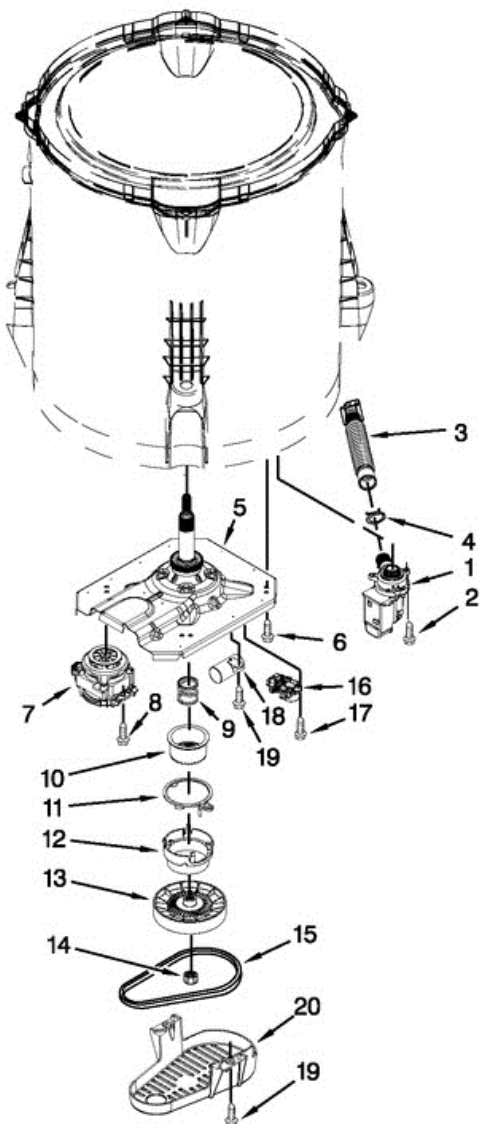

7MWTW1503AW1 TRANSMISION