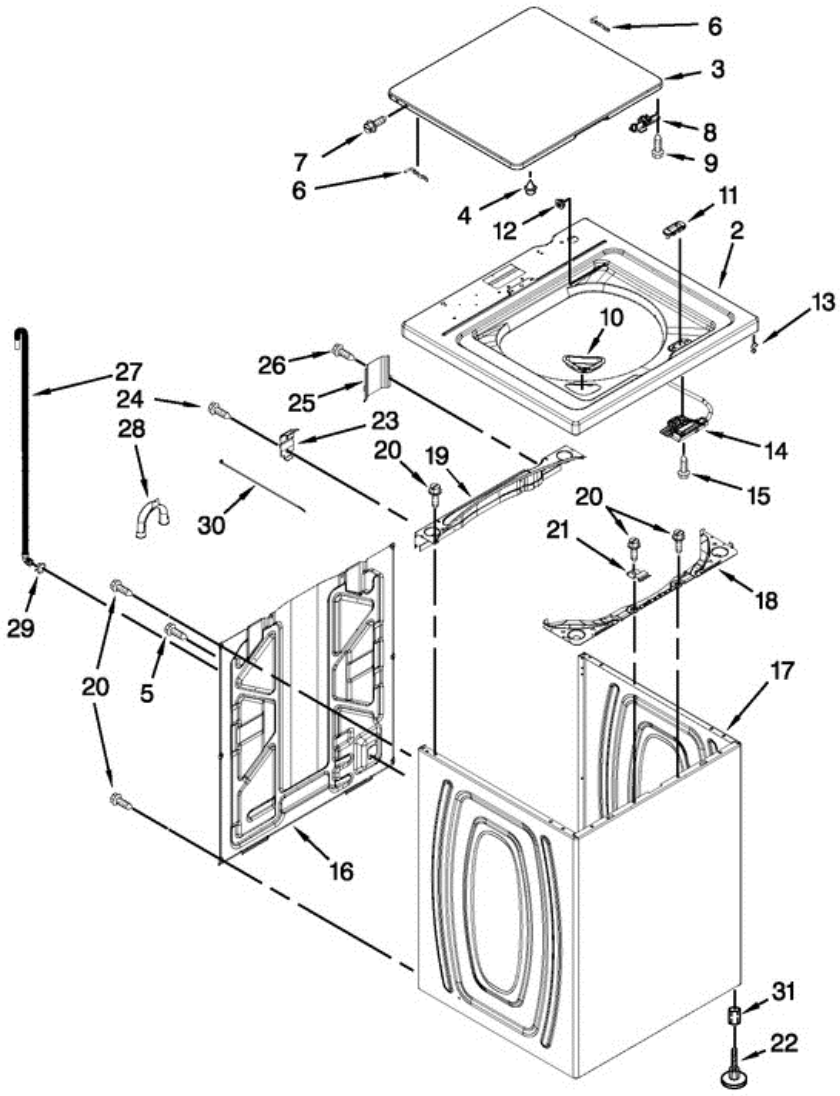

## 7MWTW1503AW1 GABINETE

2	W10251299	TOP (WHITE)
3	W10251302	LID & BUMPER ASSEMBLY (WHITE)
4	9724509	BUMPER, LID
5	9740848	SCREW
6	91770	HINGE, LID
7	W10119872	SCREW
8	W10240513	STRIKE, LID LOCK
9	W10273971	SCREW
10	W10192089	DISPENSER, BLEACH
11	W10392041	BEZEL, LID LOCK
12	21258	BEARING, LID HINGE
13	90016	CLIP, HARNESS
14	W10238287	LATCH, LID LOCK ASSEMBLY
15	8281163	SCREW
16	W10250884	PANEL REAR
17	W10251994	CABINET (WHITE)
18	W10215098	BRACE, CABINET TOP - FRONT
19	W10215099	BRACE, CABINET TOP REAR
20	1157158	SCREW
21	W10248088	LOCK, TOP
22	W10397767	FOOT ASSEMBLY, LEVELING
23	W10215102	HINGE, TOP
24	W10142728	SCREW
25	W10215139	COVER, HARNESS
26	3400076	SCREW
27	W10221546	HOSE, OUTER DRAIN ASSEMBLY
28	W10280024	U-BEND, DRAIN HOSE
29	356138	CLAMP, HOSE
30	W10339879	TIE, CABLE
31	3359452	NUT, HEX

## 7MWTW1503AW1 TABLERO

1	W10480353	PANEL, CONSOLE
2	8536939	CLIP, SPRING
3	8566035	END CAP (LEFT) (WHITE)
4	8566032	END CAP (RIGHT) (WHITE)
5	8312709	CLIP, CONSOLE
6	W10480338	CONTROL UNIT ASSEMBLY, MACHINE & MOTOR
7	W10461159	PANEL, CONSOLE REAR COVER
8	1157158	SCREW
9	W10268911	SWITCH, WATER LEVEL
10	90767	SCREW
11	W10276649	CORD, POWER
12	3400076	SCREW
13	8566061	KNOB, TIMER
14	8565944	KNOB, CONTROL (WHITE)
15	W10285512	SWITCH, ROTARY ENCODER
16	W10291178	HARNESS, UPPER
17	W10472844	INLET ASSEMBLY, WATER
18	W10423127	HARNESS, VALVE
19	353362	WASHER, FILTER
20	W10194210	HOSE, WATER INLET (COLD WATER)
20	W10194211	HOSE, WATER INLET (HOT WATER)
21	W10242307	WASHER, INLET HOSE
22	W10251309	PUSH BUTTON, START
23	8281163	SCREW
24	3400818	SCREW
25	W10348582	CLAMP, HOSE