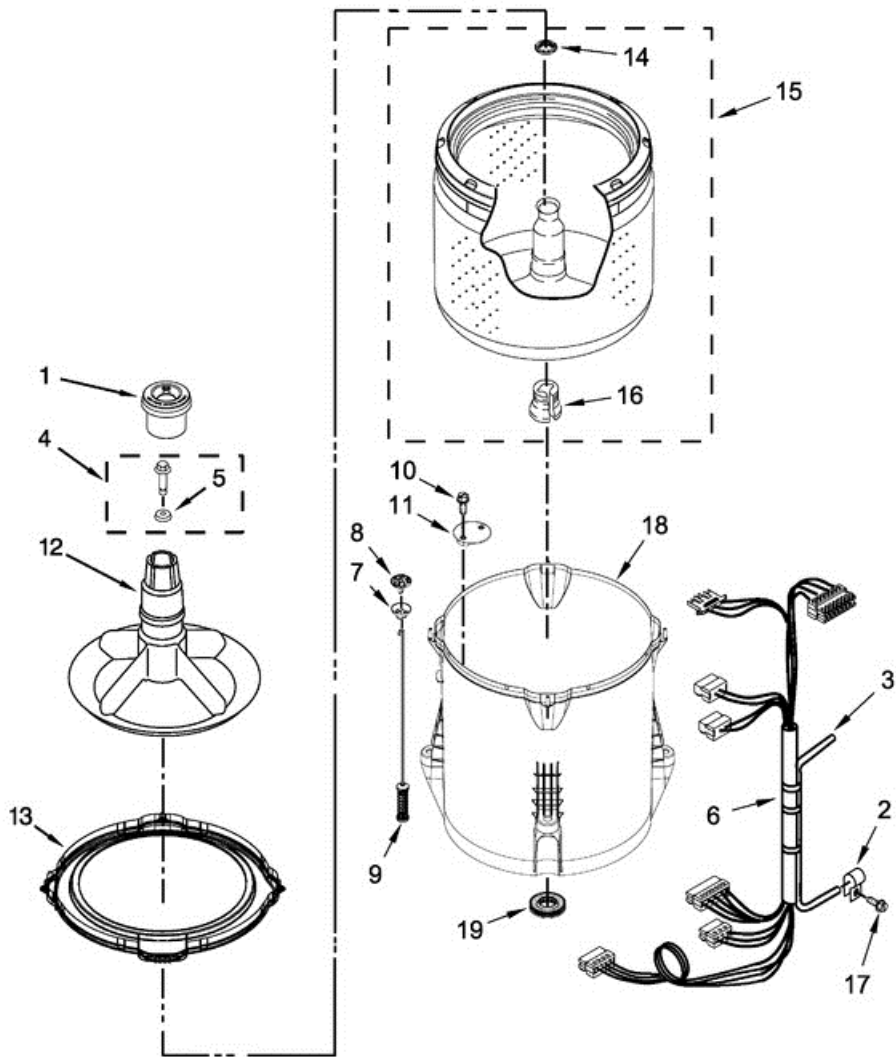

7MWTW1504DQ0 TINAS