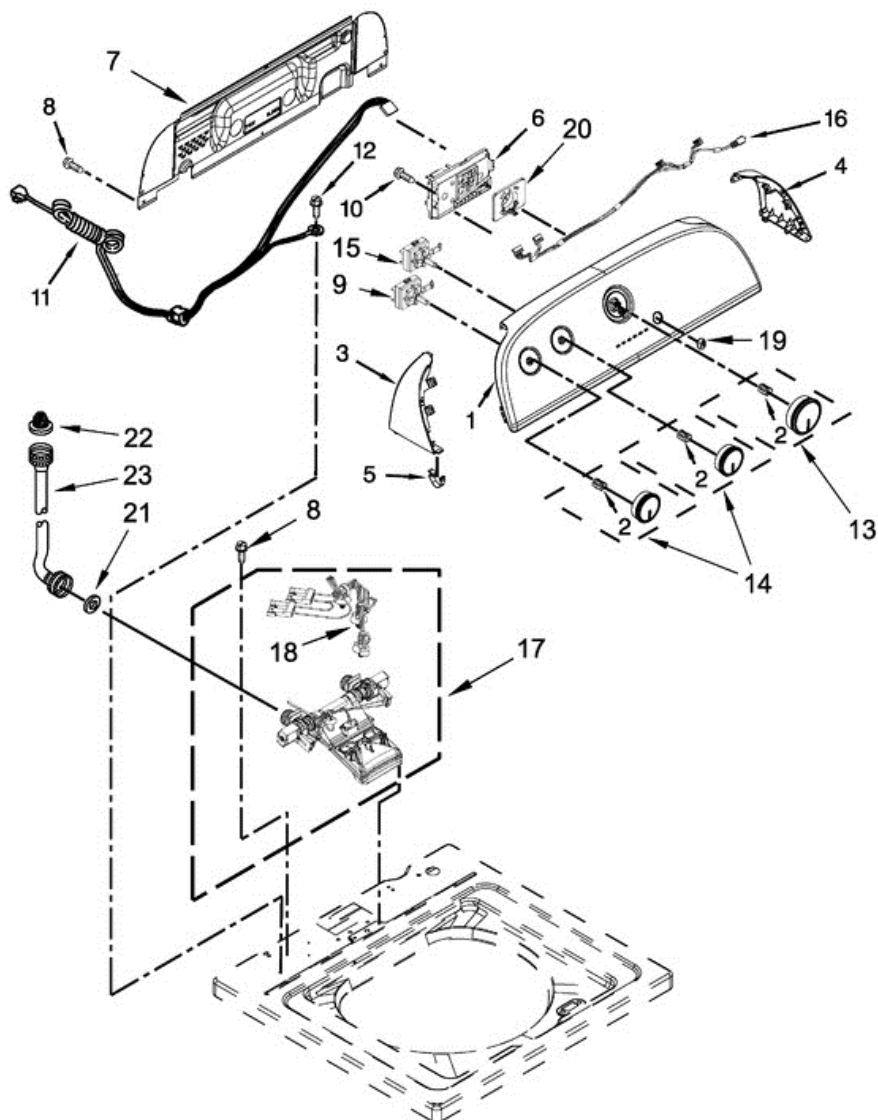

## 7MWTW1504DQ0 GABINETE

2	W10251299	TOP (WHITE)
3	W10251302	LID AND BUMPER ASSEMBLY (WHITE)
4	9724509	BUMPER, LID
5	9740848	SCREW
6	91770	HINGE, LID
7	W10119872	SCREW
8	W10240513	STRIKE, LID LOCK (WHITE)
9	W10273971	SCREW
10	W10192089	DISPENSER, BLEACH
11	W10392041	BEZEL, LID LOCK (WHITE)
12	21258	BEARING, LID HINGE
13	90016	CLIP, HARNESS
14	W10238287	LATCH, LID LOCK ASSEMBLY
15	8281163	SCREW (STAINLESS)
16	W10250884	PANEL, REAR
17	W10478060	CABINET (WHITE)
18	W10215098	BRACE, CABINET TOP - FRONT
19	W10512626	BRACE, CABINET TOP - REAR
20	1157158	SCREW
21	356138	CLAMP, HOSE
22	W10397994	FOOT, LEVELING
23	W10339879	TIE, CABLE
24	W10142728	SCREW
25	W10676061	COVER, HARNESS
26	3400076	SCREW
27	W10221546	HOSE, OUTER DRAIN ASSEMBLY
28	W10280024	U-BEND, DRAIN HOSE

## 7MWTW1504DQ0 TABLERO

## 7MWTW1504DQ0 TABLERO

1	W10643274	PANEL, CONSOLE
2	8536939	CLIP, SPRING
3	W10520782	END CAP (LEFT) (WHITE)
4	W10520780	END CAP (RIGHT) (WHITE)
5	8312709	CLIP, CONSOLE
6	W10658730	CONTROL UNIT ASSEMBLY, MACHINE AND MOTOR
7	W10552335	PANEL, CONSOLE REAR COVER
8	1157158	SCREW
9	W10285512	TEMPERATURE CONTROL
10	90767	SCREW
11	W10525194	CORD, POWER
12	3400076	SCREW
13	W10576634	KNOB, TIMER (WHITE/METALLIC)
14	W10576636	ASSEMBLY, CONTROL KNOB (WHITE/METALLIC)
15	W10285517	SWITCH, ROTARY ENCODER (3 POSITION)
16	W10579238	HARNESS, UPPER
17	W10683653	INLET ASSEMBLY, WATER
18	W10684972	HARNESS, VALVE
19	W10598040	GROMMET, PUSH TO START
20	W10596298	BUTTON, PUSH TO START
21	W10242307	WASHER, INLET HOSE
22	353362	WASHER, FILTER
23	W10194210	HOSE, WATER INLET (COLD WATER)
23	W10194211	HOSE, WATER INLET (HOT WATER)