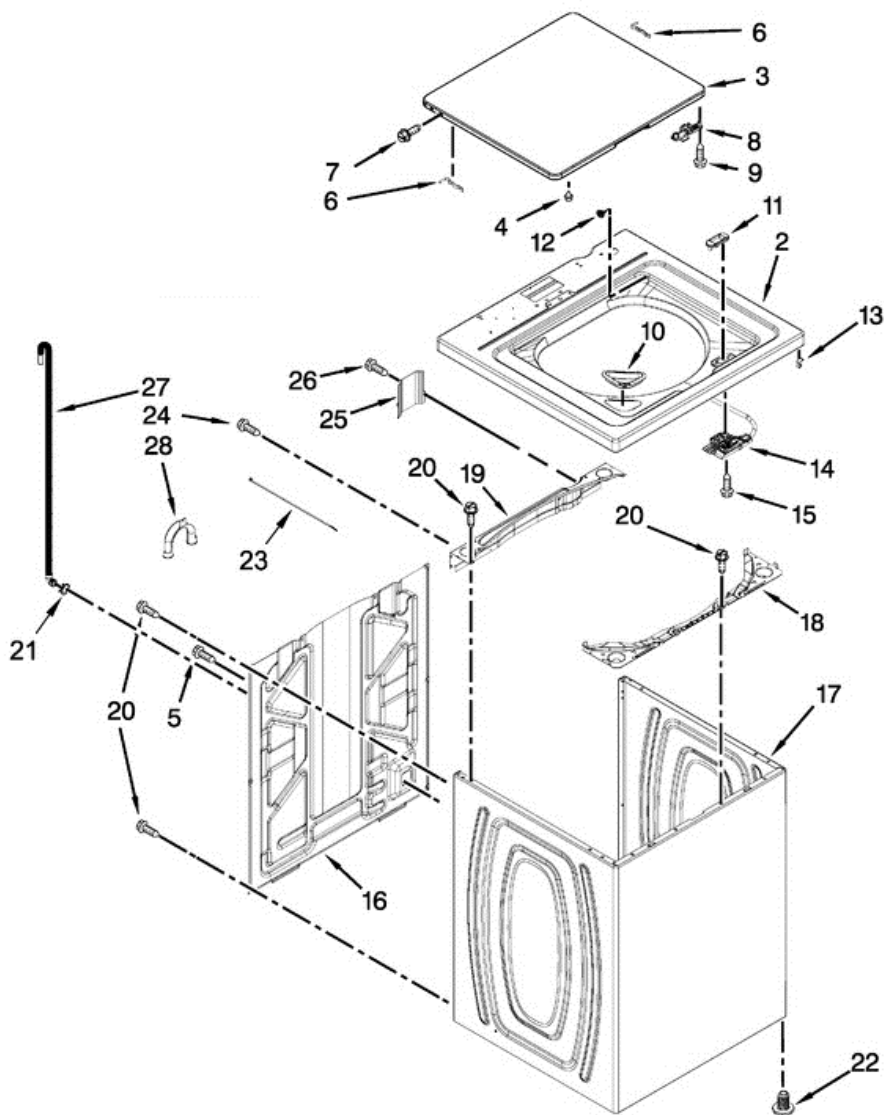

## 7MWTW1504DQ0 GABINETE

2	W10251299	TOP (WHITE)
3	W10251302	LID AND BUMPER ASSEMBLY (WHITE)
4	9724509	BUMPER, LID
5	9740848	SCREW
6	91770	HINGE, LID
7	W10119872	SCREW
8	W10240513	STRIKE, LID LOCK (WHITE)
9	W10273971	SCREW
10	W10192089	DISPENSER, BLEACH
11	W10392041	BEZEL, LID LOCK (WHITE)
12	21258	BEARING, LID HINGE
13	90016	CLIP, HARNESS
14	W10238287	LATCH, LID LOCK ASSEMBLY
15	8281163	SCREW (STAINLESS)
16	W10250884	PANEL, REAR
17	W10478060	CABINET (WHITE)
18	W10215098	BRACE, CABINET TOP - FRONT
19	W10512626	BRACE, CABINET TOP - REAR
20	1157158	SCREW
21	356138	CLAMP, HOSE
22	W10397994	FOOT, LEVELING
23	W10339879	TIE, CABLE
24	W10142728	SCREW
25	W10676061	COVER, HARNESS
26	3400076	SCREW
27	W10221546	HOSE, OUTER DRAIN ASSEMBLY
28	W10280024	U-BEND, DRAIN HOSE

## 7MWTW1504DQ0 TABLERO

1	W10643274	PANEL, CONSOLE
2	8536939	CLIP, SPRING
3	W10520782	END CAP (LEFT) (WHITE)
4	W10520780	END CAP (RIGHT) (WHITE)
5	8312709	CLIP, CONSOLE
6	W10658730	CONTROL UNIT ASSEMBLY, MACHINE AND MOTOR
7	W10552335	PANEL, CONSOLE REAR COVER
8	1157158	SCREW
9	W10285512	TEMPERATURE CONTROL
10	90767	SCREW
11	W10525194	CORD, POWER
12	3400076	SCREW
13	W10576634	KNOB, TIMER (WHITE/METALLIC)
14	W10576636	ASSEMBLY, CONTROL KNOB (WHITE/METALLIC)
15	W10285517	SWITCH, ROTARY ENCODER (3 POSITION)
16	W10579238	HARNESS, UPPER
17	W10683653	INLET ASSEMBLY, WATER
18	W10684972	HARNESS, VALVE
19	W10598040	GROMMET, PUSH TO START
20	W10596298	BUTTON, PUSH TO START
21	W10242307	WASHER, INLET HOSE
22	353362	WASHER, FILTER
23	W10194210	HOSE, WATER INLET (COLD WATER)
23	W10194211	HOSE, WATER INLET (HOT WATER)