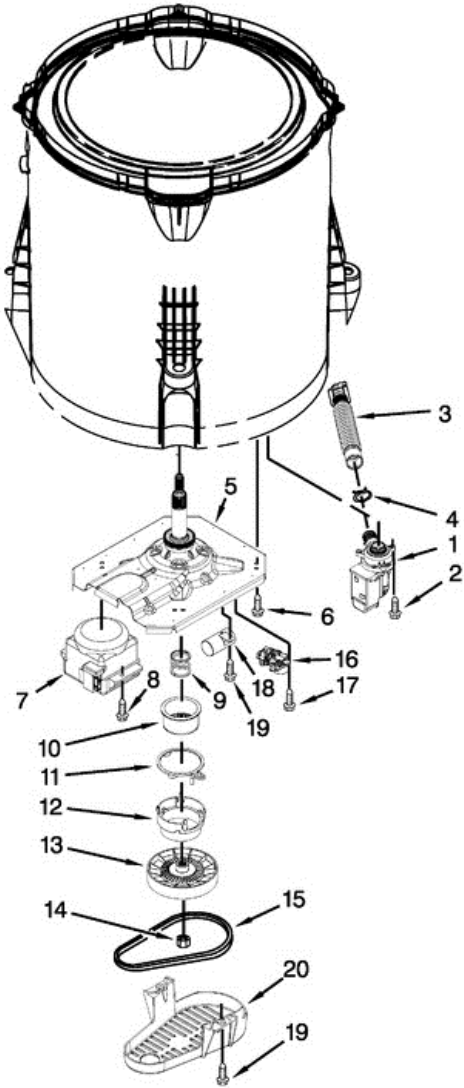

7MWTW1504DQ0 TRANSMISION