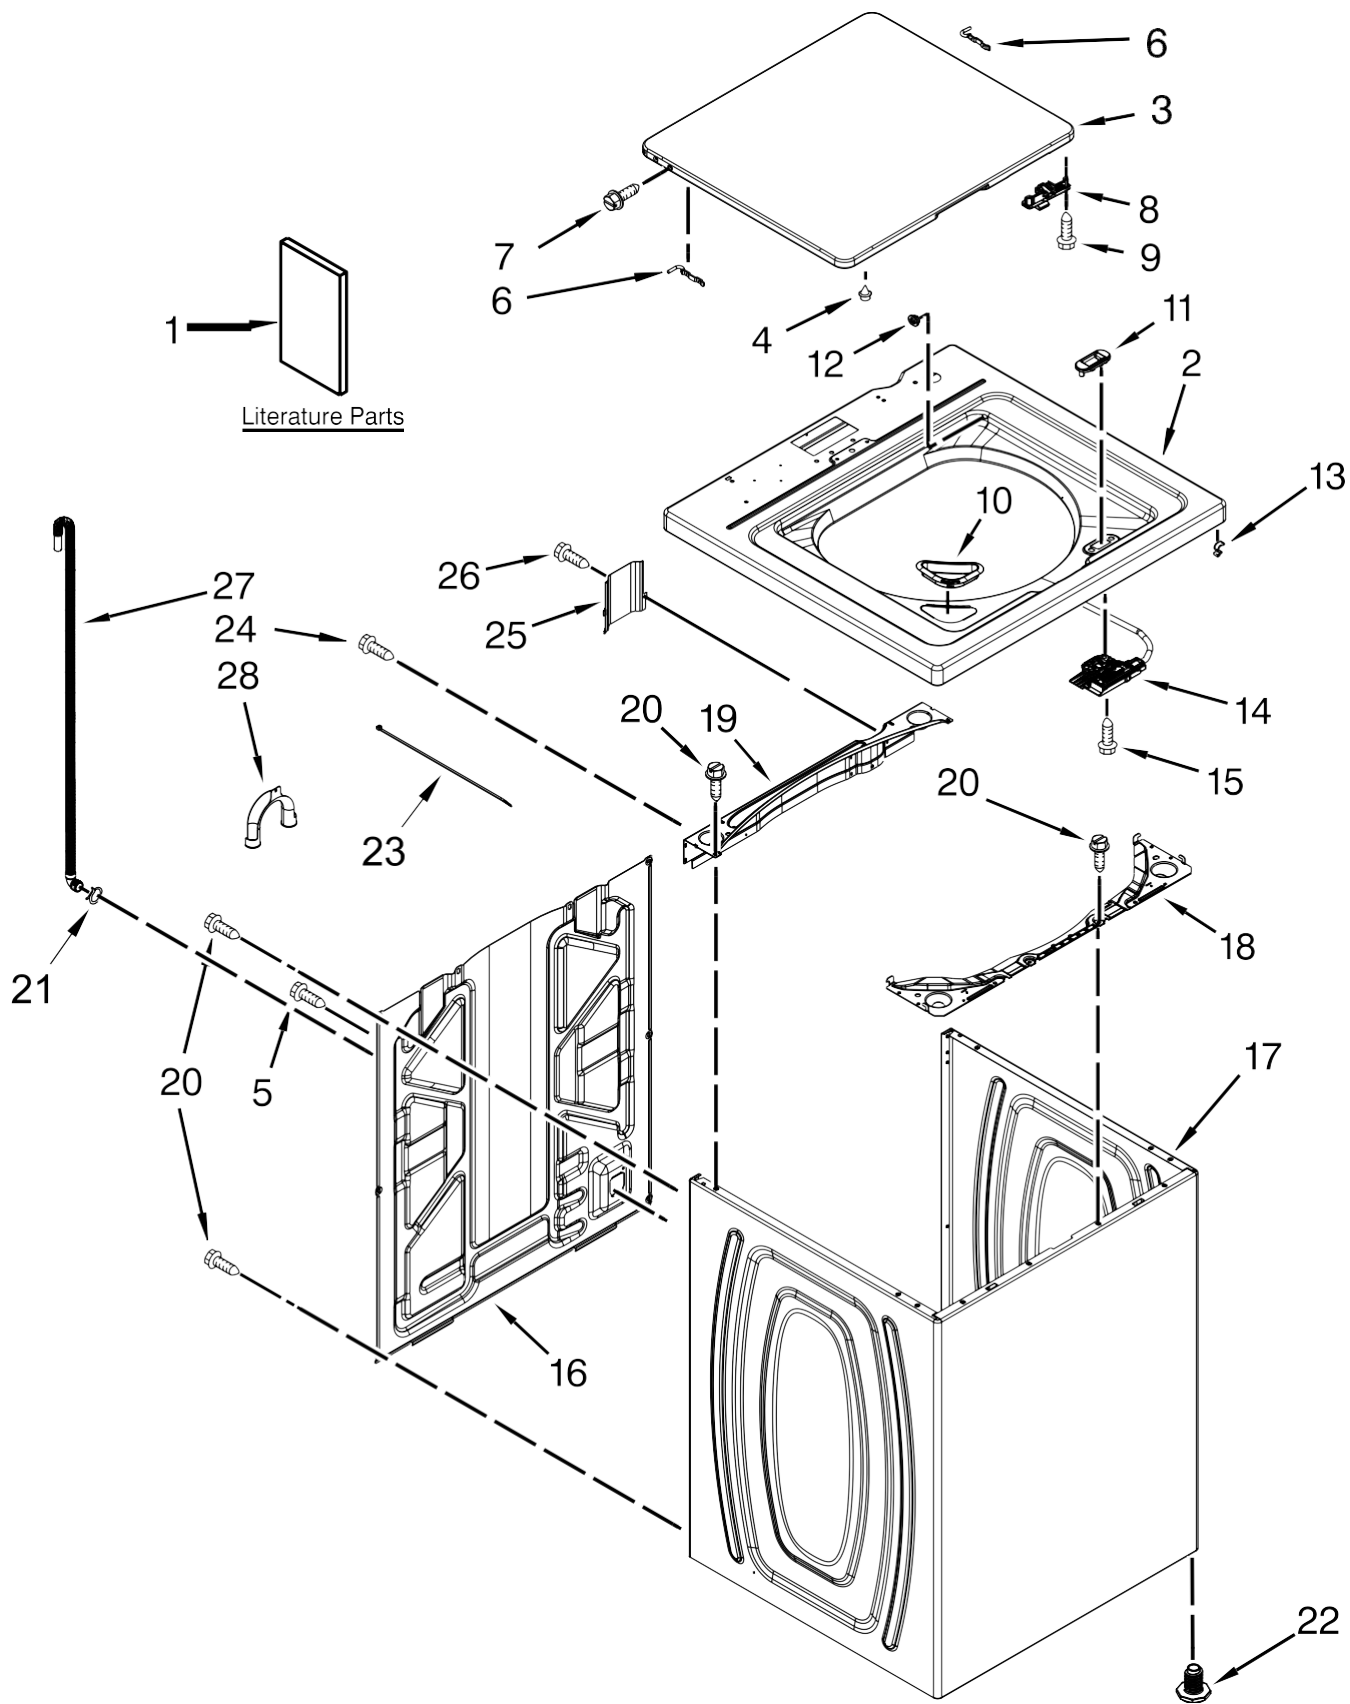

Lavadora Whirlpool 7MWTW1504DQ1

Lavadora Whirlpool 7MWTW1504DQ1

<u>Illus.</u> <u>No.</u>	<u>Part No.</u>	<u>Description</u>
1		Literature Parts
	W10658634	Installation Instructions
	W10655225	Owners Manual
	W10468340	Tech Sheet
	W10658018	Energy Guide
2		Top
	W10251299	White
3		Assembly, Lid and Bumper
	W10251302	White
4	9724509	Bumper, Lid
5	9740848	Screw
6	91770	Hinge, Lid
7	W10119872	Screw
8		Strike, Lid Lock
	W10240513	White

<u>Illus.</u> <u>No.</u>	<u>Part No.</u>	<u>Description</u>
	9	W10273971 Screw
10	W10192089	Dispenser, Bleach
11		Bezel, Lid Lock
	W10392041	White
12	21258	Bearing, Lid Hinge
13	90016	Clip, Harness
14	W10744659	Latch, Lid Lock Assembly
15	8281163	Screw (Stainless)
16	W10250884	Panel, Rear
17		Cabinet
	W10478060	White
18	W10215098	Brace, Cabinet Top - Front
19	W10512626	Brace, Cabinet Top - Rear

<u>Illus.</u> <u>No.</u>	<u>Part No.</u>	<u>Description</u>
20	1157158	Screw
21	356138	Clamp, Hose
22	W10397994	Foot, Leveling
23	W10339879	Tie, Cable
24	W10142728	Screw
25	W10676061	Cover, Harness
26	3400076	Screw
27	W10221546	Hose, Outer Drain Assembly
28	W10280024	U-Bend, Drain Hose

Lavadora Whirlpool 7MWTW1504DQ1

Lavadora Whirlpool 7MWTW1504DQ1

<u>Illus.</u> <u>No.</u>	<u>Part No.</u>	<u>Description</u>
1	W10643274	Panel, Console
2	8536939	Clip, Spring
3		End Cap (Left)
	W10520782	White
4		End Cap (Right)
	W10520780	White
5	8312709	Clip, Console
6	W10723766	Control Unit Assembly, Machine and Motor
7	W10552335	Panel, Console Rear Cover
8	1157158	Screw