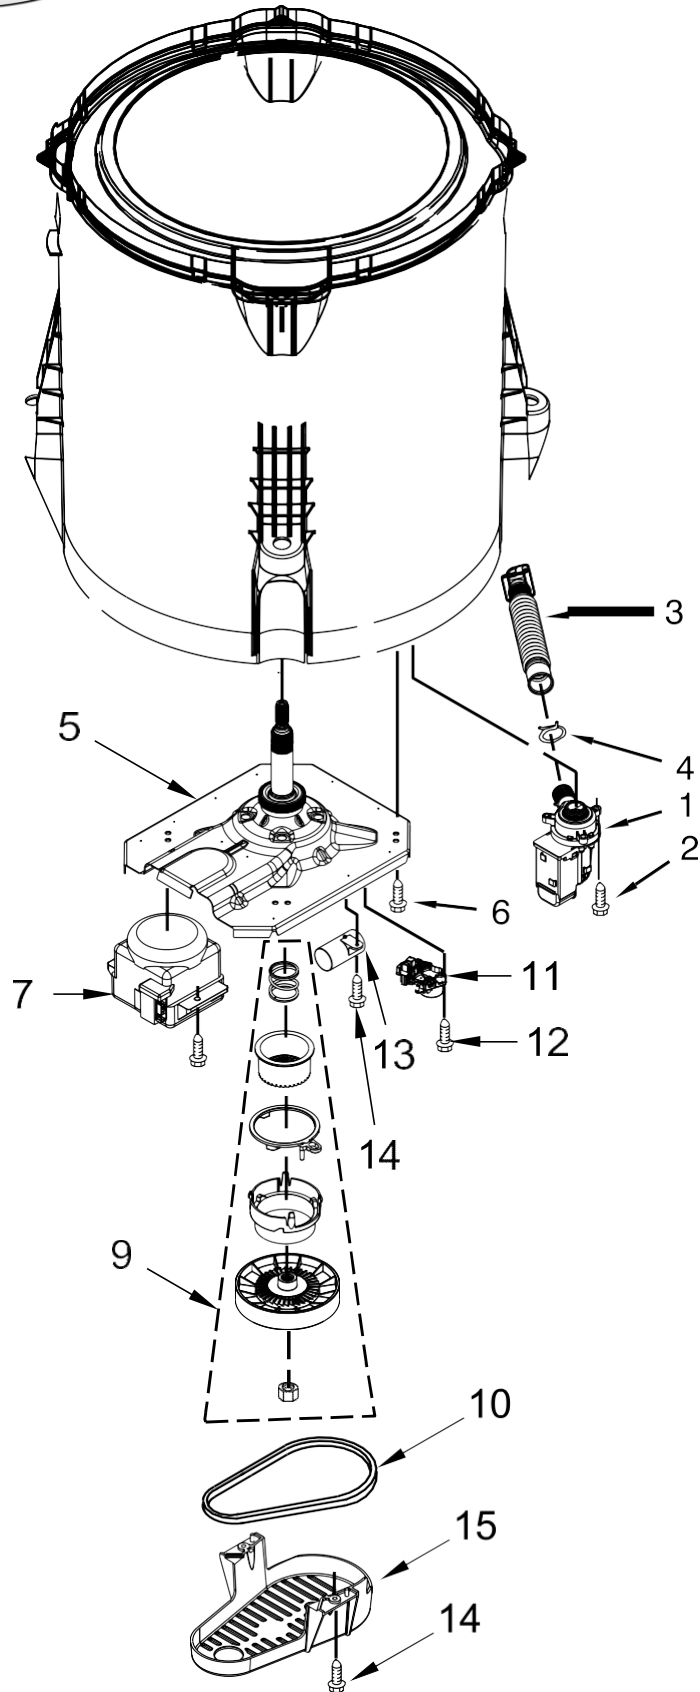

Lavadora Whirlpool 7MWTW1504DQ1

<u>Illus.</u>	<u>No.</u>	<u>Part No.</u>	<u>Description</u>
	1	W10465543	Pump Assembly, Drain
	2	W10004910	Screw
	3	W10763078	Hose, Inner Drain Assembly
	4	8317496	Clamp, Hose
	5	W10473144	Gearcase Assembly
	6	W10249633	Screw

<u>Illus.</u>	<u>No.</u>	<u>Part No.</u>	<u>Description</u>
	7	W10677715	Motor, Drive
	8	W10094780	Screw
	9	W10721967	Splutch Kit (60Hz)
	10	W10006384	Belt, Drive
	11	W10597177	Actuator, Shift
	12	9741052	Screw
	13	W10625045	Capacitor, Motor Run

<u>Illus.</u>	<u>No.</u>	<u>Part No.</u>	<u>Description</u>
	14	357640	Screw
	15	W10427633	Shield, Pulley Cover