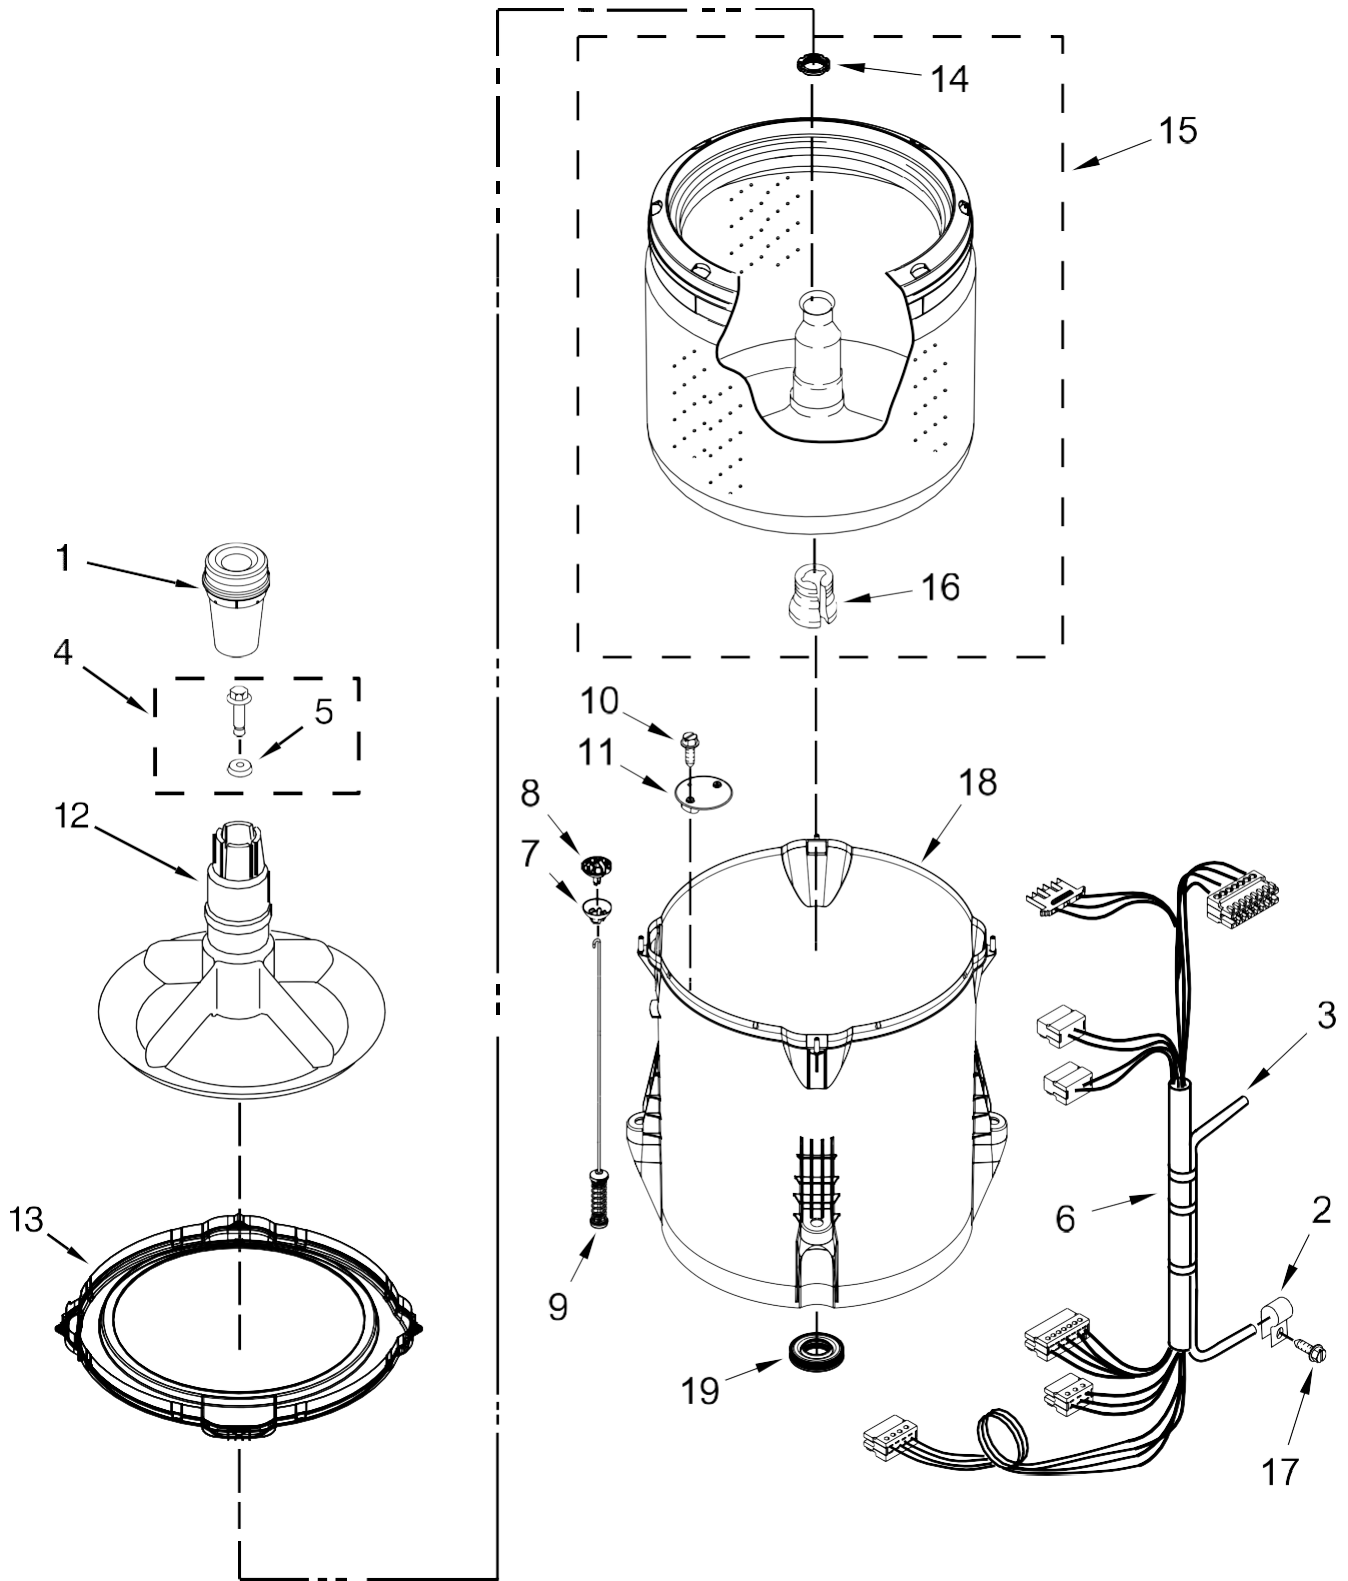

Lavadora Whirlpool 7MWTW1504DQ1

Lavadora Whirlpool 7MWTW1504DQ1

<u>Illus. No.</u>	<u>Part No.</u>	<u>Description</u>
1	W10795104	Dispenser Assembly, Fabric Softner
2	W10005430	Clamp, Cable
3	W10236981	Hose, Pressure Switch
4	W10003790	Screw and Washer
5	3949550	Washer
6	W10746348	Harness, Lower
7	W10256551	Bushing - Upper Suspension (Set of 4 - Includes Suspension Balls)

<u>Illus. No.</u>	<u>Part No.</u>	<u>Description</u>
8	W10583768	Ball, Suspension (Set of 4 - Includes Suspension Bushings)
9	W10748952	Damper Assembly, Tub Suspension (Set Of 4-Includes Ball & Bushing)
10	8533928	Screw (Stainless)
11	W10215093	Filter, Drain Pump
12	63235	Agitator Assembly

<u>Illus. No.</u>	<u>Part No.</u>	<u>Description</u>
13	W10215108	Ring, Tub
14	21366	Nut, Spanner
15	W10389330	Basket Assembly
16	389140	Block, Basket Drive
17	8533943	Screw
18	W10238320	Tub (Includes Tub Seal)
19	W10006371	Seal, Tub