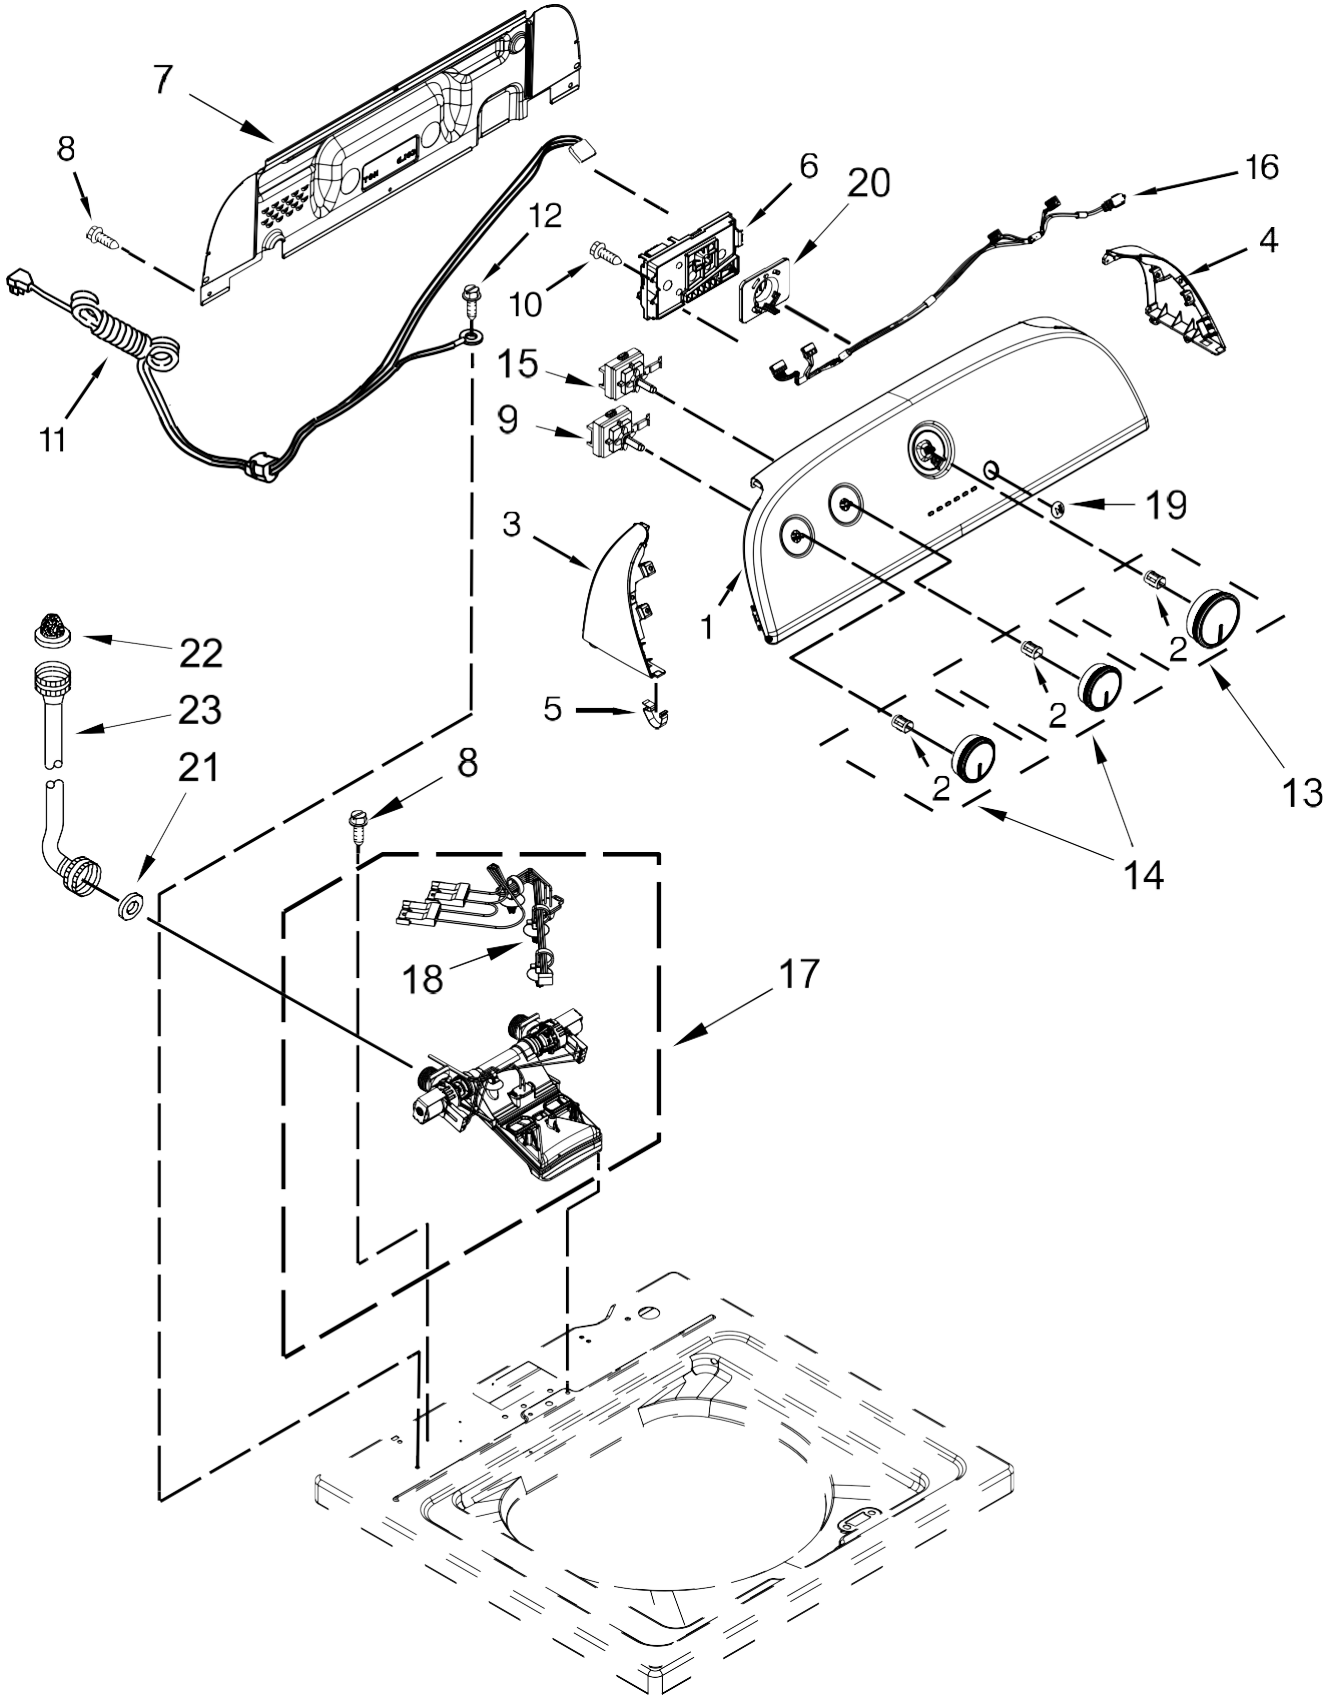

Lavadora Whirlpool 7MWTW1504DQ1

Lavadora Whirlpool 7MWTW1504DQ1

<u>Illus.</u> <u>No.</u>	<u>Part No.</u>	<u>Description</u>
1		Literature Parts
	W10658634	Installation Instructions
	W10655225	Owners Manual
	W10468340	Tech Sheet
	W10658018	Energy Guide
2		Top
	W10251299	White
3		Assembly, Lid and Bumper
	W10251302	White
4	9724509	Bumper, Lid
5	9740848	Screw
6	91770	Hinge, Lid
7	W10119872	Screw
8		Strike, Lid Lock
	W10240513	White

<u>Illus.</u> <u>No.</u>	<u>Part No.</u>	<u>Description</u>
	9	W10273971 Screw
10	W10192089	Dispenser, Bleach
11		Bezel, Lid Lock
	W10392041	White
12	21258	Bearing, Lid Hinge
13	90016	Clip, Harness
14	W10744659	Latch, Lid Lock Assembly
15	8281163	Screw (Stainless)
16	W10250884	Panel, Rear
17		Cabinet
	W10478060	White
18	W10215098	Brace, Cabinet Top - Front
19	W10512626	Brace, Cabinet Top - Rear

<u>Illus.</u> <u>No.</u>	<u>Part No.</u>	<u>Description</u>
20	1157158	Screw
21	356138	Clamp, Hose
22	W10397994	Foot, Leveling
23	W10339879	Tie, Cable
24	W10142728	Screw
25	W10676061	Cover, Harness
26	3400076	Screw
27	W10221546	Hose, Outer Drain Assembly
28	W10280024	U-Bend, Drain Hose

Lavadora Whirlpool 7MWTW1504DQ1

Lavadora Whirlpool 7MWTW1504DQ1

<u>Illus.</u> <u>No.</u>	<u>Part No.</u>	<u>Description</u>
1	W10643274	Panel, Console
2	8536939	Clip, Spring
3		End Cap (Left)
	W10520782	White
4		End Cap (Right)
	W10520780	White
5	8312709	Clip, Console
6	W10723766	Control Unit Assembly, Machine and Motor
7	W10552335	Panel, Console Rear Cover
8	1157158	Screw