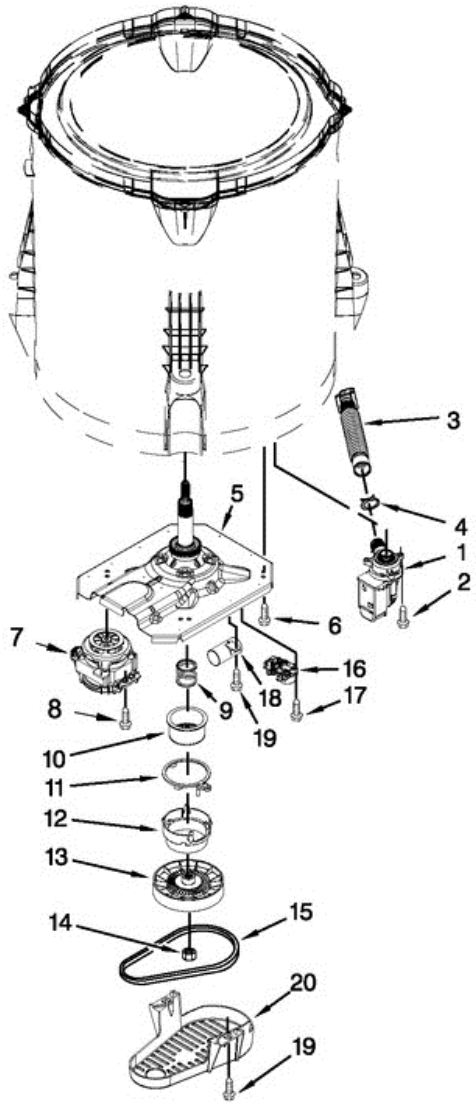

7MWTW1602AW1 TRANSMISION