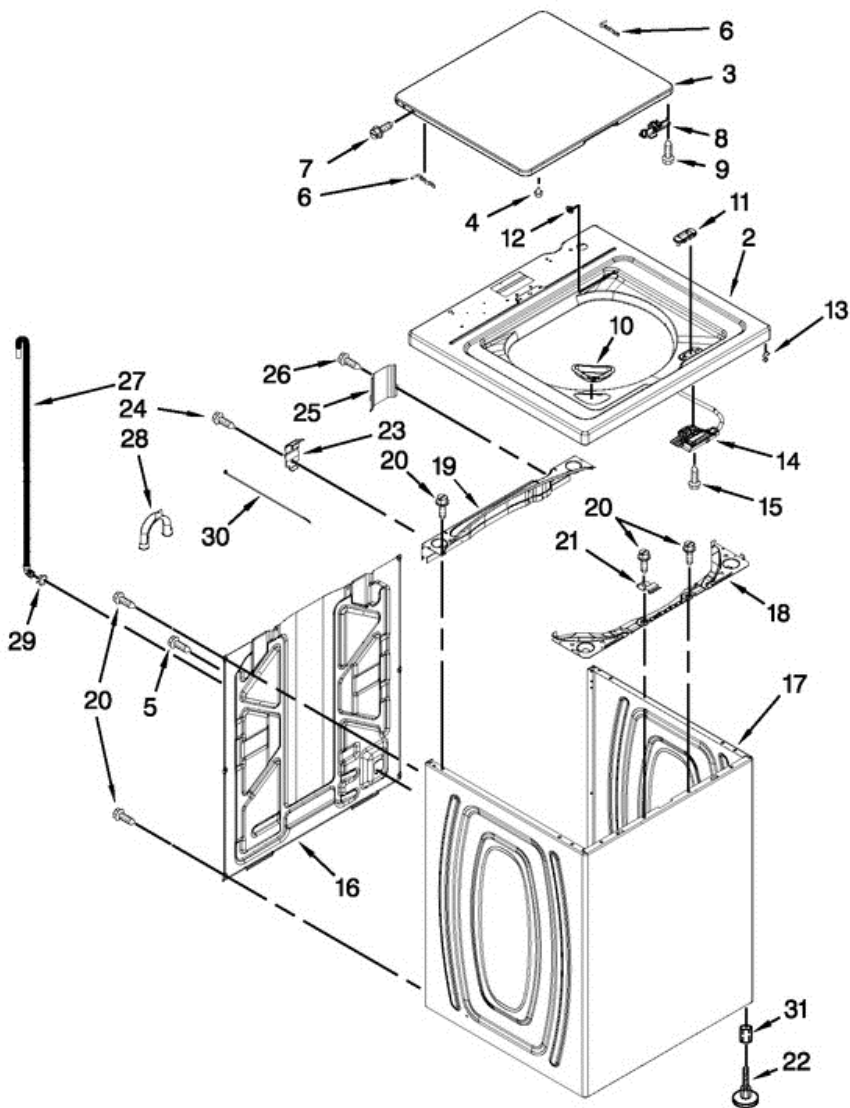

7MWTW1602AW1 GABINETE

7MWTW1602AW1 GABINETE

2	W10251299	TOP (WHITE)
3	W10251302	LID & BUMPER ASSEMBLY (WHITE)
4	9724509	BUMPER, LID
5	9740848	SCREW
6	91770	HINGE, LID
7	W10119872	SCREW
8	W10240513	STRIKE, LID LOCK
9	W10273971	SCREW
10	W10192089	DISPENSER, BLEACH
11	W10392041	BEZEL, LID LOCK
12	21258	BEARING, LID HINGE
13	90016	CLIP, HARNESS
14	W10238287	LATCH, LID LOCK ASSEMBLY
15	8281163	SCREW
16	W10250884	PANEL REAR
17	W10251994	CABINET (WHITE)
18	W10215098	BRACE, CABINET TOP FRONT
19	W10215099	BRACE, CABINET TOP REAR
20	1157158	SCREW
21	W10248088	LOCK, TOP
22	W10397767	FOOT ASSEMBLY, LEVELING
23	W10215102	HINGE, TOP
24	W10142728	SCREW
25	W10215139	COVER, HARNESS
26	3400076	SCREW
27	W10221546	HOSE, OUTER DRAIN ASSEMBLY
28	W10280024	U-BEND, DRAIN HOSE
29	356138	CLAMP, HOSE
30	W10339879	TIE, CABLE
31	3359452	NUT, HEX

7MWTW1602AW1 TABLERO

7MWTW1602AW1 TABLERO

1	W10448568	PANEL, CONSOLE
2	8536939	CLIP, SPRING
3	8566035	END CAP (LEFT) (WHITE)
4	8566032	END CAP (RIGHT) (WHITE)
5	8312709	CLIP, CONSOLE
6	W10480340	CONTROL UNIT ASSEMBLY, MACHINE & MOTOR
7	W10461159	PANEL, CONSOLE REAR COVER
8	1157158	SCREW
9	W10268911	SWITCH, WATER LEVEL
10	90767	SCREW
11	W10276649	CORD, POWER
12	3400076	SCREW
13	W10034750	KNOB, TIMER (WHITE/METALLIC)
14	W10034380	KNOB, CONTROL (WHITE/METALLIC)
15	W10285512	SWITCH, ROTARY ENCODER
16	W10291174	HARNESS, UPPER
17	W10472844	INLET ASSEMBLY, WATER
18	W10423127	HARNESS, VALVE
19	353362	WASHER, FILTER
20	W10194210	HOSE, WATER INLET (COLD WATER)
20	W10194211	HOSE, WATER INLET (HOT WATER)
21	W10242307	WASHER, INLET HOSE
22	W10251309	PUSHBUTTON, START
23	8281163	SCREW
24	3400818	SCREW
25	W10348582	CLAMP, HOSE