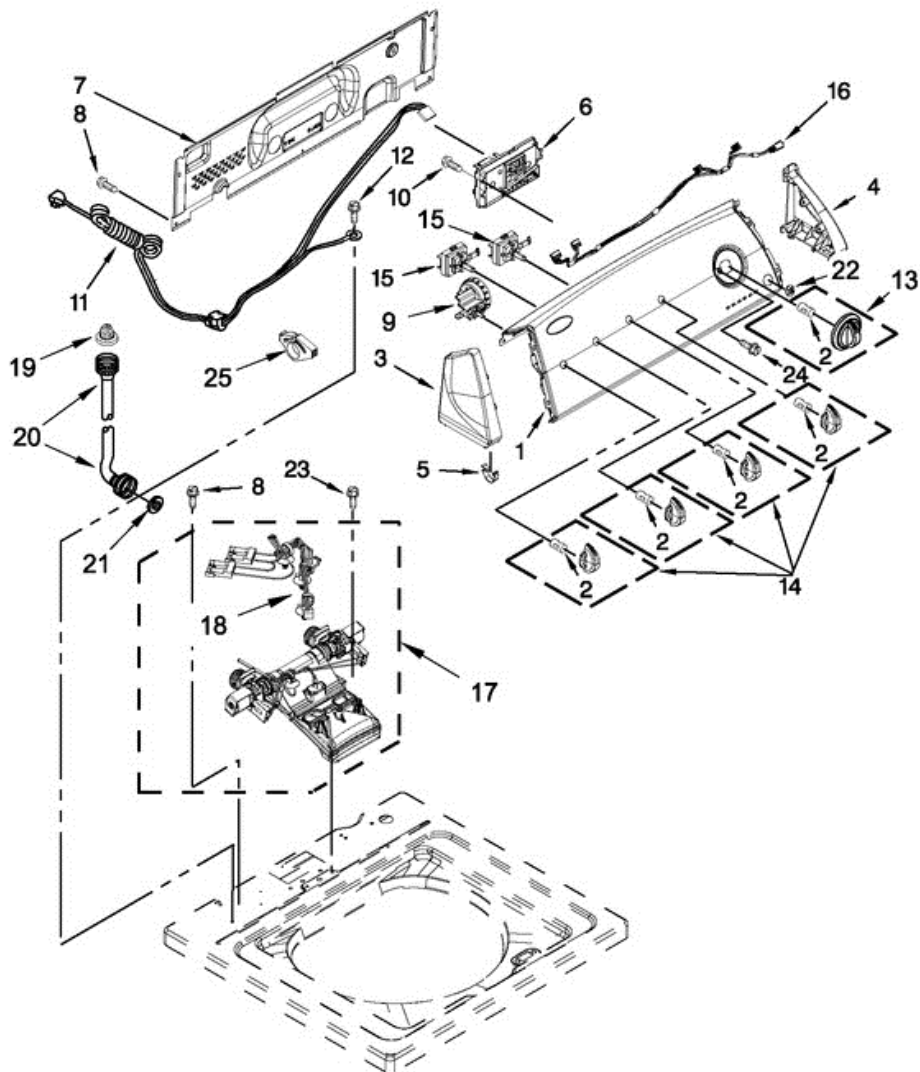

7MWTW1602AW1 GABINETE

7MWTW1602AW1 GABINETE

2	W10251299	TOP (WHITE)
3	W10251302	LID & BUMPER ASSEMBLY (WHITE)
4	9724509	BUMPER, LID
5	9740848	SCREW
6	91770	HINGE, LID
7	W10119872	SCREW
8	W10240513	STRIKE, LID LOCK
9	W10273971	SCREW
10	W10192089	DISPENSER, BLEACH
11	W10392041	BEZEL, LID LOCK
12	21258	BEARING, LID HINGE
13	90016	CLIP, HARNESS
14	W10238287	LATCH, LID LOCK ASSEMBLY
15	8281163	SCREW
16	W10250884	PANEL REAR
17	W10251994	CABINET (WHITE)
18	W10215098	BRACE, CABINET TOP FRONT
19	W10215099	BRACE, CABINET TOP REAR
20	1157158	SCREW
21	W10248088	LOCK, TOP
22	W10397767	FOOT ASSEMBLY, LEVELING
23	W10215102	HINGE, TOP
24	W10142728	SCREW
25	W10215139	COVER, HARNESS
26	3400076	SCREW
27	W10221546	HOSE, OUTER DRAIN ASSEMBLY
28	W10280024	U-BEND, DRAIN HOSE
29	356138	CLAMP, HOSE
30	W10339879	TIE, CABLE
31	3359452	NUT, HEX

7MWTW1602AW1 TABLERO

7MWTW1602AW1 TABLERO

1	W10448568	PANEL, CONSOLE
2	8536939	CLIP, SPRING
3	8566035	END CAP (LEFT) (WHITE)
4	8566032	END CAP (RIGHT) (WHITE)
5	8312709	CLIP, CONSOLE
6	W10480340	CONTROL UNIT ASSEMBLY, MACHINE & MOTOR
7	W10461159	PANEL, CONSOLE REAR COVER
8	1157158	SCREW
9	W10268911	SWITCH, WATER LEVEL
10	90767	SCREW
11	W10276649	CORD, POWER
12	3400076	SCREW
13	W10034750	KNOB, TIMER (WHITE/METALLIC)
14	W10034380	KNOB, CONTROL (WHITE/METALLIC)
15	W10285512	SWITCH, ROTARY ENCODER
16	W10291174	HARNESS, UPPER
17	W10472844	INLET ASSEMBLY, WATER
18	W10423127	HARNESS, VALVE
19	353362	WASHER, FILTER
20	W10194210	HOSE, WATER INLET (COLD WATER)
20	W10194211	HOSE, WATER INLET (HOT WATER)
21	W10242307	WASHER, INLET HOSE
22	W10251309	PUSHBUTTON, START
23	8281163	SCREW
24	3400818	SCREW
25	W10348582	CLAMP, HOSE