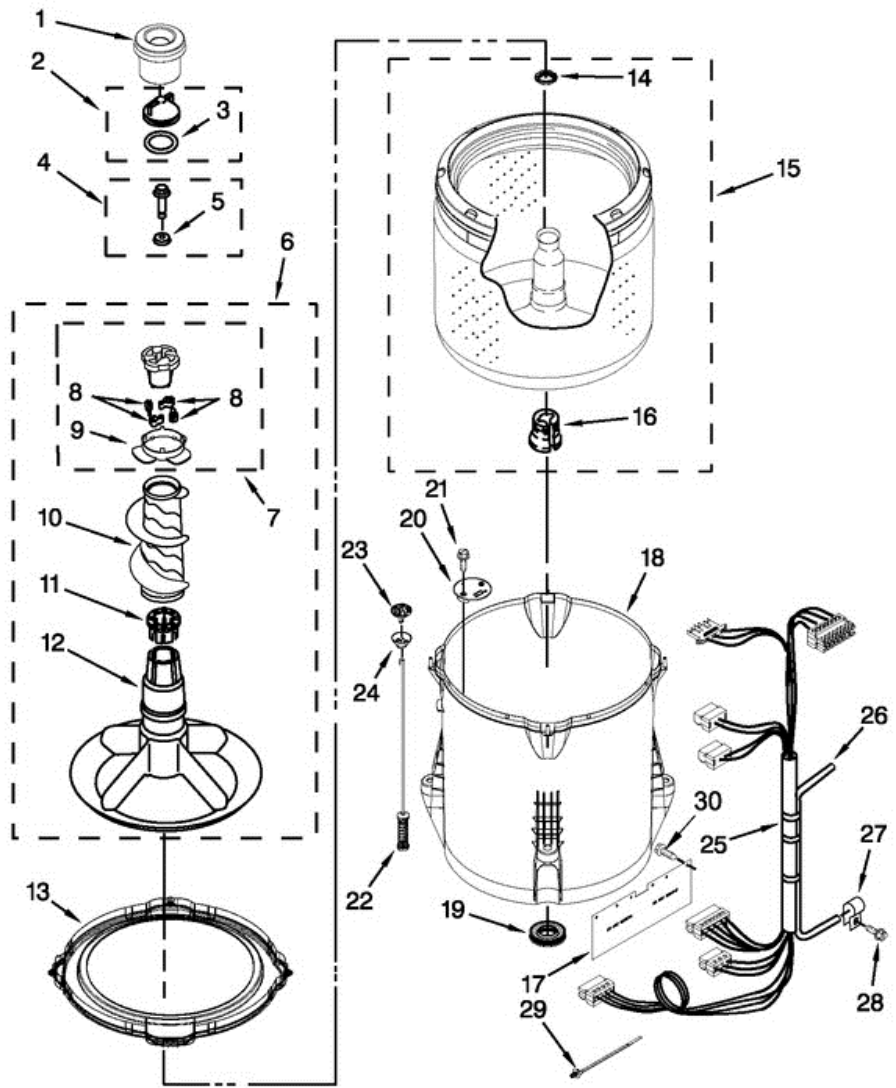

7MWTW1602AW1 TABLERO

7MWTW1602AW1 TABLERO

1	W10448568	PANEL, CONSOLE
2	8536939	CLIP, SPRING
3	8566035	END CAP (LEFT) (WHITE)
4	8566032	END CAP (RIGHT) (WHITE)
5	8312709	CLIP, CONSOLE
6	W10480340	CONTROL UNIT ASSEMBLY, MACHINE & MOTOR
7	W10461159	PANEL, CONSOLE REAR COVER
8	1157158	SCREW
9	W10268911	SWITCH, WATER LEVEL
10	90767	SCREW
11	W10276649	CORD, POWER
12	3400076	SCREW
13	W10034750	KNOB, TIMER (WHITE/METALLIC)
14	W10034380	KNOB, CONTROL (WHITE/METALLIC)
15	W10285512	SWITCH, ROTARY ENCODER
16	W10291174	HARNESS, UPPER
17	W10472844	INLET ASSEMBLY, WATER
18	W10423127	HARNESS, VALVE
19	353362	WASHER, FILTER
20	W10194210	HOSE, WATER INLET (COLD WATER)
20	W10194211	HOSE, WATER INLET (HOT WATER)
21	W10242307	WASHER, INLET HOSE
22	W10251309	PUSHBUTTON, START
23	8281163	SCREW
24	3400818	SCREW
25	W10348582	CLAMP, HOSE

7MWTW1602AW1 TINAS

7MWTW1602AW1 TINAS

1	8575076	DISPENSER, FABRIC SOFTENER
2	3354733	CAP, BARRIER
3	W10072840	SEAL, INNER CAP
4	W10003790	SCREW & WASHER
5	3949550	WASHER
6	3348117	AGITATOR (COMPLETE)
7	3363663	CAM, DRIVEN
8	3366877	DOG, AGITATOR CLUTCH
9	3363661	BEARING, CAM
10	3348752	MOVER, CLOTHES
11	3350389	SPACER, THRUST
12	3347288	AGITATOR
13	W10215108	RING, TUB
14	21366	NUT, SPANNER
15	W10389330	BASKET ASSEMBLY
16	389140	BLOCK, BASKET DRIVE
17	W10339098	SHIELD, SPLASH
18	W10238320	TUB (INCLUDES TUB SEAL)
19	W10006371	SEAL, TUB
20	W10215093	FILTER, DRAIN PUMP
21	8533928	SCREW
22	W10257088	DAMPER ASSEMBLY, TUB SUSPENSION
23	W10405423	BALL, SUSPENSION
24	W10256551	BUSHING - UPPER SUSPENSION
25	W10376574	HARNESS, LOWER
26	W10297436	HOSE, PRESSURE SWITCH
27	W10005430	CLAMP, CABLE
28	8533943	SCREW
29	W10298887	CABLE TIE
30	W10429200	RETAINER, PUSH IN