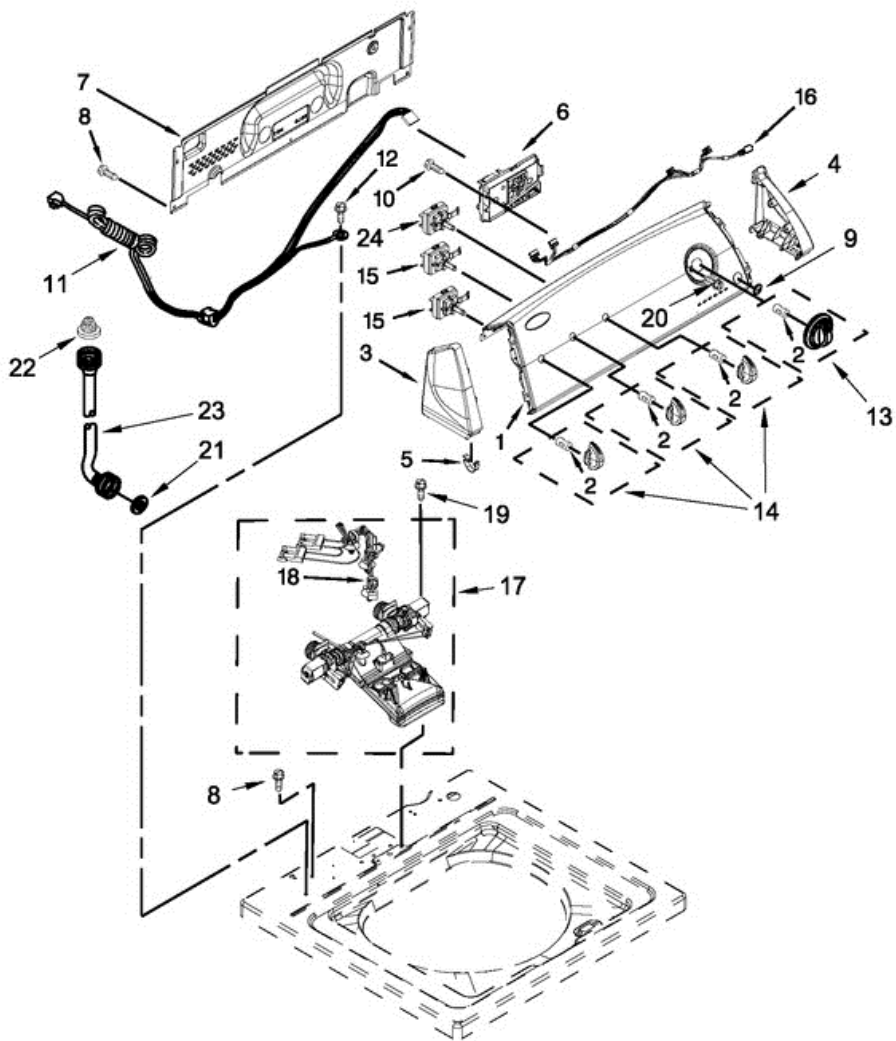

7MWTW1602BM0 GABINETE

7MWTW1602BM0 GABINETE

2	W10251299	TOP (WHITE)
3	W10251302	LID & BUMPER ASSEMBLY (WHITE)
4	9724509	BUMPER, LID
5	9740848	SCREW
6	91770	HINGE, LID
7	W10119872	SCREW
8	W10240513	STRIKE, LID LOCK
9	W10273971	SCREW
10	W10192089	DISPENSER, BLEACH
11	W10392041	BEZEL, LID LOCK
12	21258	BEARING, LID HINGE
13	90016	CLIP, HARNESS
14	W10238287	LATCH, LID LOCK ASSEMBLY
15	8281163	SCREW
16	W10250884	PANEL REAR
17	W10251994	CABINET (WHITE)
18	W10215098	BRACE, CABINET TOP ? FRONT
19	W10215099	BRACE, CABINET TOP ? REAR
20	1157158	SCREW
21	W10248088	LOCK, TOP
22	W10397994	FOOT, LEVELING
23	W10215102	HINGE, TOP
24	W10142728	SCREW
25	W10215139	COVER, HARNESS
26	3400076	SCREW
27	W10221546	HOSE, OUTER DRAIN ASSEMBLY
28	W10280024	U-BEND, DRAIN HOSE
29	356138	CLAMP, HOSE
30	W10339879	TIE, CABLE

7MWTW1602BM0 TABLERO

7MWTW1602BM0 TABLERO

1	W10552359	PANEL, CONSOLE
2	8536939	CLIP, SPRING
3	8566035	END CAP (LEFT) (WHITE)
4	8566032	END CAP (RIGHT) (WHITE)
5	8312709	CLIP, CONSOLE
6	W10570341	CONTROL UNIT ASSEMBLY, MACHINE & MOTOR
7	W10461159	PANEL, CONSOLE REAR COVER
8	1157158	SCREW
9	W10251309	PUSH BUTTON, START
10	90767	SCREW
11	W10525194	CORD, POWER
12	3400076	SCREW
13	W10034750	KNOB, TIMER (WHITE/METALLIC)
14	W10034380	KNOB, CONTROL (WHITE/METALLIC)
15	W10285512	SWITCH, ROTARY ENCODER (4 POSITION)
16	W10291183	HARNESS, UPPER
17	W10472844	INLET ASSEMBLY, WATER
18	W10423127	HARNESS, VALVE
19	8281163	SCREW
20	3400818	SCREW
21	W10242307	WASHER, INLET HOSE
22	353362	WASHER, FILTER
23	W10194210	HOSE, WATER INLET (COLD WATER)
23	W10194211	HOSE, WATER INLET (HOT WATER)
24	W10285511	SWITCH, ROTARY ENCODER (2 POSITION)