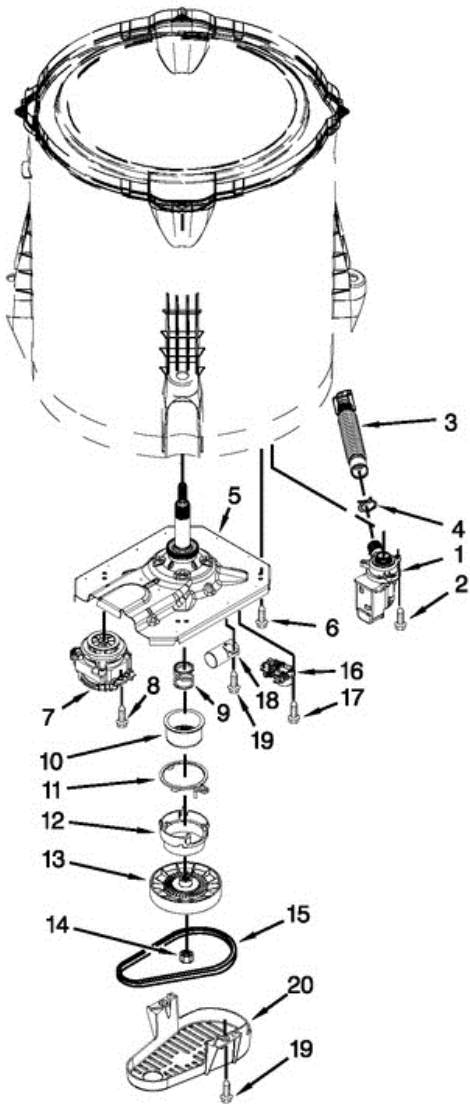

7MWTW1602BM0 TRANSMISION