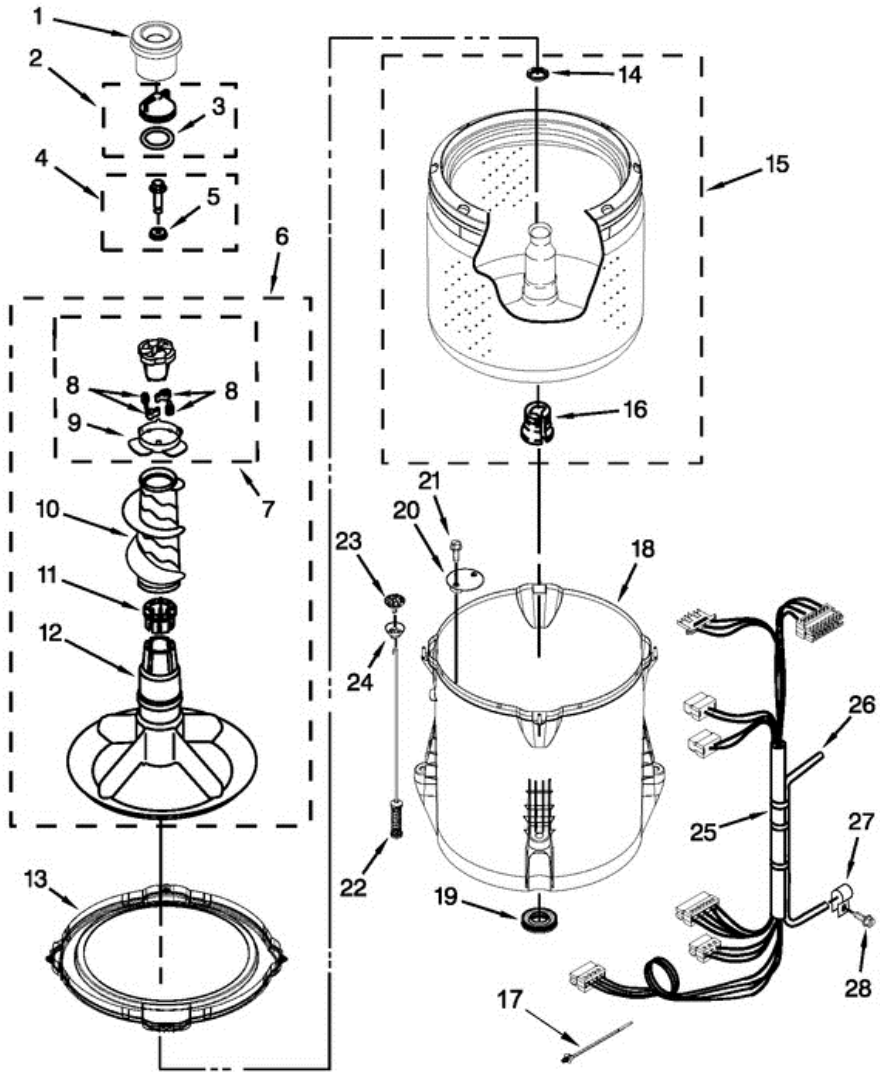

7MWTW1602BM0 TABLERO

7MWTW1602BM0 TABLERO

1	W10552359	PANEL, CONSOLE
2	8536939	CLIP, SPRING
3	8566035	END CAP (LEFT) (WHITE)
4	8566032	END CAP (RIGHT) (WHITE)
5	8312709	CLIP, CONSOLE
6	W10570341	CONTROL UNIT ASSEMBLY, MACHINE & MOTOR
7	W10461159	PANEL, CONSOLE REAR COVER
8	1157158	SCREW
9	W10251309	PUSH BUTTON, START
10	90767	SCREW
11	W10525194	CORD, POWER
12	3400076	SCREW
13	W10034750	KNOB, TIMER (WHITE/METALLIC)
14	W10034380	KNOB, CONTROL (WHITE/METALLIC)
15	W10285512	SWITCH, ROTARY ENCODER (4 POSITION)
16	W10291183	HARNESS, UPPER
17	W10472844	INLET ASSEMBLY, WATER
18	W10423127	HARNESS, VALVE
19	8281163	SCREW
20	3400818	SCREW
21	W10242307	WASHER, INLET HOSE
22	353362	WASHER, FILTER
23	W10194210	HOSE, WATER INLET (COLD WATER)
23	W10194211	HOSE, WATER INLET (HOT WATER)
24	W10285511	SWITCH, ROTARY ENCODER (2 POSITION)

7MWTW1602BM0 TINAS

7MWTW1602BM0 TINAS

1	8575076	DISPENSER, FABRIC SOFTENER
2	3354733	CAP, BARRIER
3	W10072840	SEAL, INNER CAP
4	W10003790	SCREW & WASHER
5	3949550	WASHER
6	3348117	AGITATOR (COMPLETE)
7	3363663	CAM, DRIVEN
8	3366877	DOG, AGITATOR CLUTCH
9	3363661	BEARING, CAM
10	3348752	MOVER, CLOTHES
11	3350389	SPACER, THRUST
12	3347288	AGITATOR
13	W10215108	RING, TUB
14	21366	NUT, SPANNER
15	W10358261	BASKET ASSEMBLY
16	389140	BLOCK, BASKET DRIVE
17	W10267532	CABLE TIE
18	W10238320	TUB (INCLUDES TUB SEAL)
19	W10006371	SEAL, TUB
20	W10215093	FILTER, DRAIN PUMP
21	8533928	SCREW
22	W10257088	DAMPER ASSEMBLY, TUB SUSPENSION (SET OF 4- INCLUDES BALL & BUSHING)
23	W10405423	BALL, SUSPENSION (SET OF 4 - INCLUDES SUSPENSION BUSHINGS)
24	W10256551	BUSHING - UPPER SUSPENSION (SET OF 4 - INCLUDES SUSPENSION BALLS)
25	W10504125	HARNESS, LOWER (INCLUDES PRESSURE HOSE & CABLE TIE)
26	W10297436	HOSE, PRESSURE SWITCH
27	W10005430	CLAMP, CABLE
28	8533943	SCREW