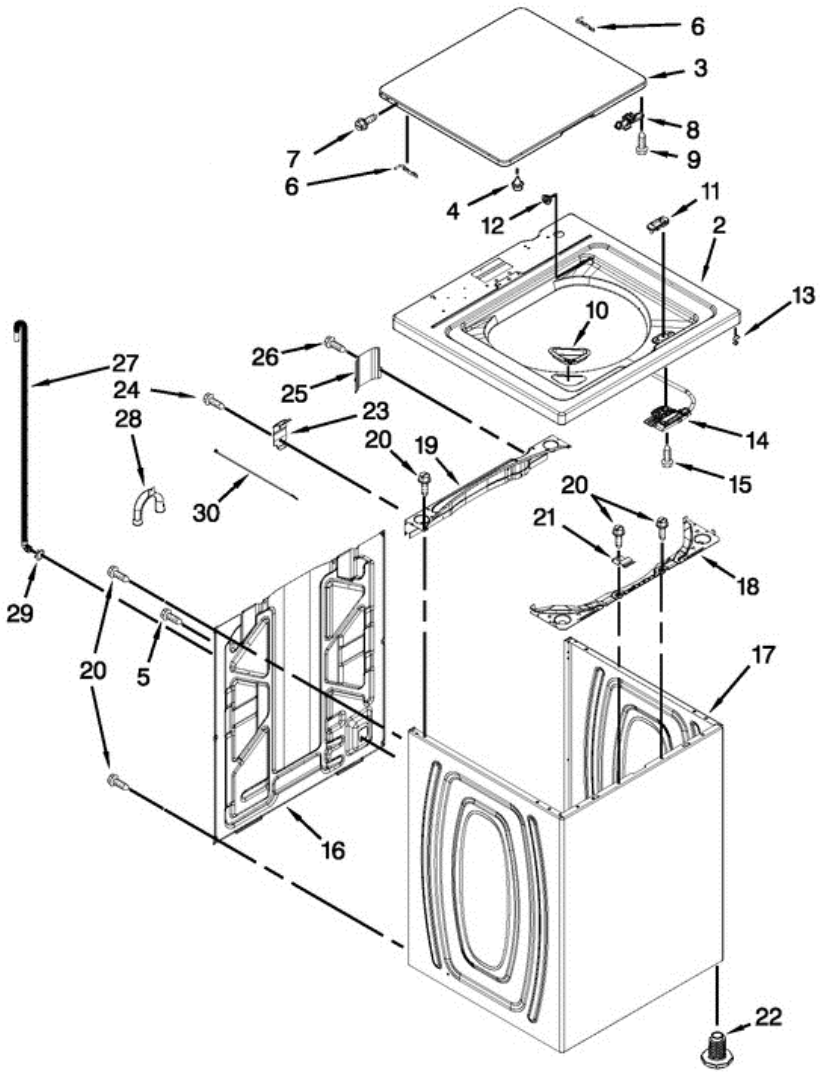

7MWTW1602BM0 GABINETE

7MWTW1602BM0 GABINETE

2	W10251299	TOP (WHITE)
3	W10251302	LID & BUMPER ASSEMBLY (WHITE)
4	9724509	BUMPER, LID
5	9740848	SCREW
6	91770	HINGE, LID
7	W10119872	SCREW
8	W10240513	STRIKE, LID LOCK
9	W10273971	SCREW
10	W10192089	DISPENSER, BLEACH
11	W10392041	BEZEL, LID LOCK
12	21258	BEARING, LID HINGE
13	90016	CLIP, HARNESS
14	W10238287	LATCH, LID LOCK ASSEMBLY
15	8281163	SCREW
16	W10250884	PANEL REAR
17	W10251994	CABINET (WHITE)
18	W10215098	BRACE, CABINET TOP ? FRONT
19	W10215099	BRACE, CABINET TOP ? REAR
20	1157158	SCREW
21	W10248088	LOCK, TOP
22	W10397994	FOOT, LEVELING
23	W10215102	HINGE, TOP
24	W10142728	SCREW
25	W10215139	COVER, HARNESS
26	3400076	SCREW
27	W10221546	HOSE, OUTER DRAIN ASSEMBLY
28	W10280024	U-BEND, DRAIN HOSE
29	356138	CLAMP, HOSE
30	W10339879	TIE, CABLE

7MWTW1602BM0 TABLERO

7MWTW1602BM0 TABLERO

1	W10552359	PANEL, CONSOLE
2	8536939	CLIP, SPRING
3	8566035	END CAP (LEFT) (WHITE)
4	8566032	END CAP (RIGHT) (WHITE)
5	8312709	CLIP, CONSOLE
6	W10570341	CONTROL UNIT ASSEMBLY, MACHINE & MOTOR
7	W10461159	PANEL, CONSOLE REAR COVER
8	1157158	SCREW
9	W10251309	PUSH BUTTON, START
10	90767	SCREW
11	W10525194	CORD, POWER
12	3400076	SCREW
13	W10034750	KNOB, TIMER (WHITE/METALLIC)
14	W10034380	KNOB, CONTROL (WHITE/METALLIC)
15	W10285512	SWITCH, ROTARY ENCODER (4 POSITION)
16	W10291183	HARNESS, UPPER
17	W10472844	INLET ASSEMBLY, WATER
18	W10423127	HARNESS, VALVE
19	8281163	SCREW
20	3400818	SCREW
21	W10242307	WASHER, INLET HOSE
22	353362	WASHER, FILTER
23	W10194210	HOSE, WATER INLET (COLD WATER)
23	W10194211	HOSE, WATER INLET (HOT WATER)
24	W10285511	SWITCH, ROTARY ENCODER (2 POSITION)