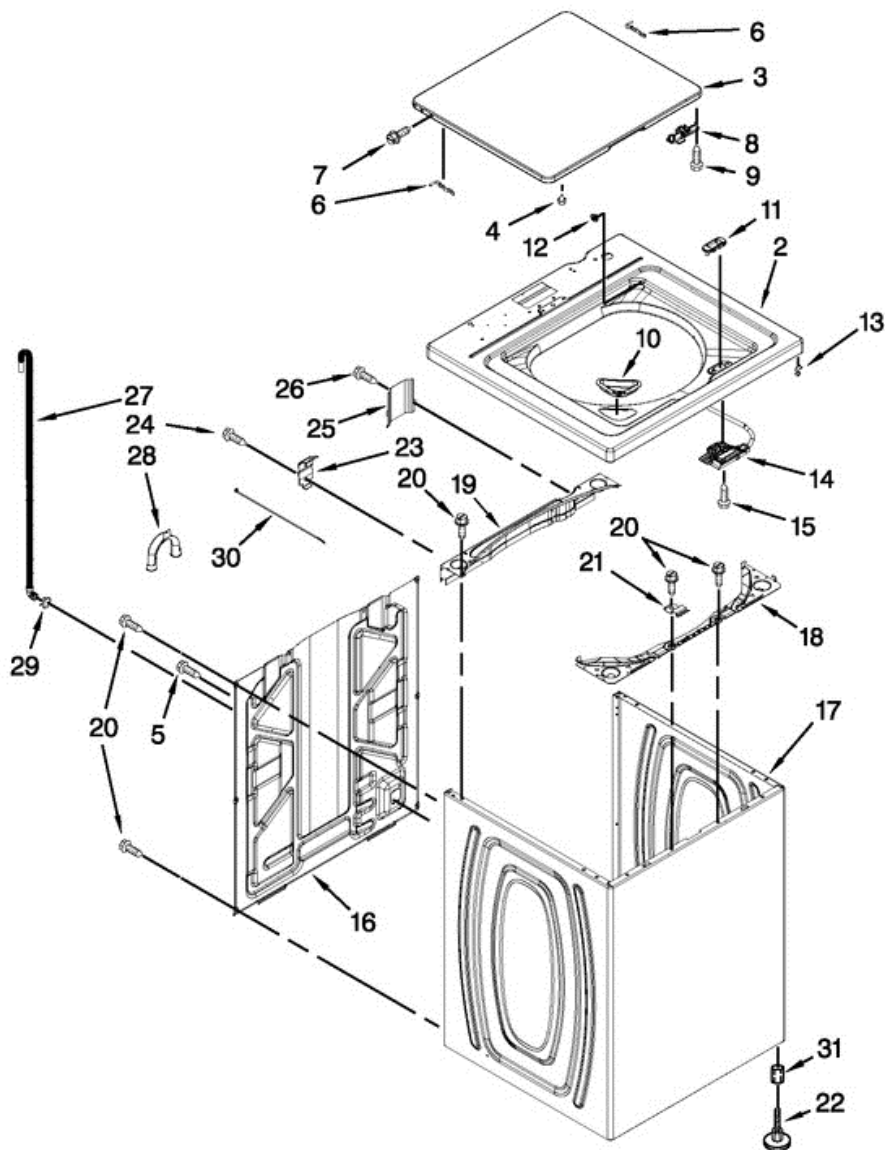

7MWTW1603AW1 GABINETE

## 7MWTW1603AW1 GABINETE

2	W10251299	TOP (WHITE)
3	W10251302	LID (WHITE)
4	9724509	BUMPER, LID
5	9740848	SCREW
6	91770	HINGE, LID
7	W10119872	SCREW
8	W10240513	STRIKE, LID LOCK
9	W10273971	SCREW
10	W10192089	DISPENSER, BLEACH
11	W10392041	BEZEL, LID LOCK
12	21258	BEARING, LID HINGE
13	90016	CLIP, HARNESS
14	W10238287	LATCH, LID LOCK ASSEMBLY
15	8281163	SCREW
16	W10250884	PANEL REAR
17	W10251994	CABINET (WHITE)
18	W10215098	BRACE, CABINET TOP - FRONT
19	W10215099	BRACE, CABINET TOP REAR
20	1157158	SCREW
21	W10248088	LOCK, TOP
22	W10397767	FOOT ASSEMBLY, LEVELING
23	W10215102	HINGE, TOP
24	W10142728	SCREW
25	W10215139	COVER, HARNESS
26	3400076	SCREW
27	W10221546	HOSE, OUTER DRAIN ASSEMBLY
28	W10280024	U-BEND, DRAIN HOSE
29	356138	CLAMP, HOSE
30	W10339879	TIE, CABLE
31	3359452	NUT, HEX

## 7MWTW1603AW1 TABLERO

1	W10448569	PANEL, CONSOLE
2	8536939	CLIP, SPRING
3	8566035	END CAP (LEFT) (WHITE)
4	8566032	END CAP (RIGHT) (WHITE)
5	8312709	CLIP, CONSOLE
6	W10480343	CONTROL UNIT ASSEMBLY, MACHINE & MOTOR
7	W10461159	PANEL, CONSOLE REAR COVER
8	1157158	SCREW
9	W10268911	SWITCH, WATER LEVEL
10	90767	SCREW
11	W10276649	CORD, POWER
12	3400076	SCREW
13	W10034750	WHITE/METALLIC
14	W10034380	WHITE/METALLIC
15	W10285512	SWITCH, ROTARY ENCODER
16	W10291174	HARNESS, UPPER
17	W10472844	INLET ASSEMBLY, WATER
18	W10423127	HARNESS, VALVE
19	8281163	SCREW
20	3400818	SCREW
21	W10348582	CLAMP, HOSE
22	W10251309	PUSH BUTTON, START