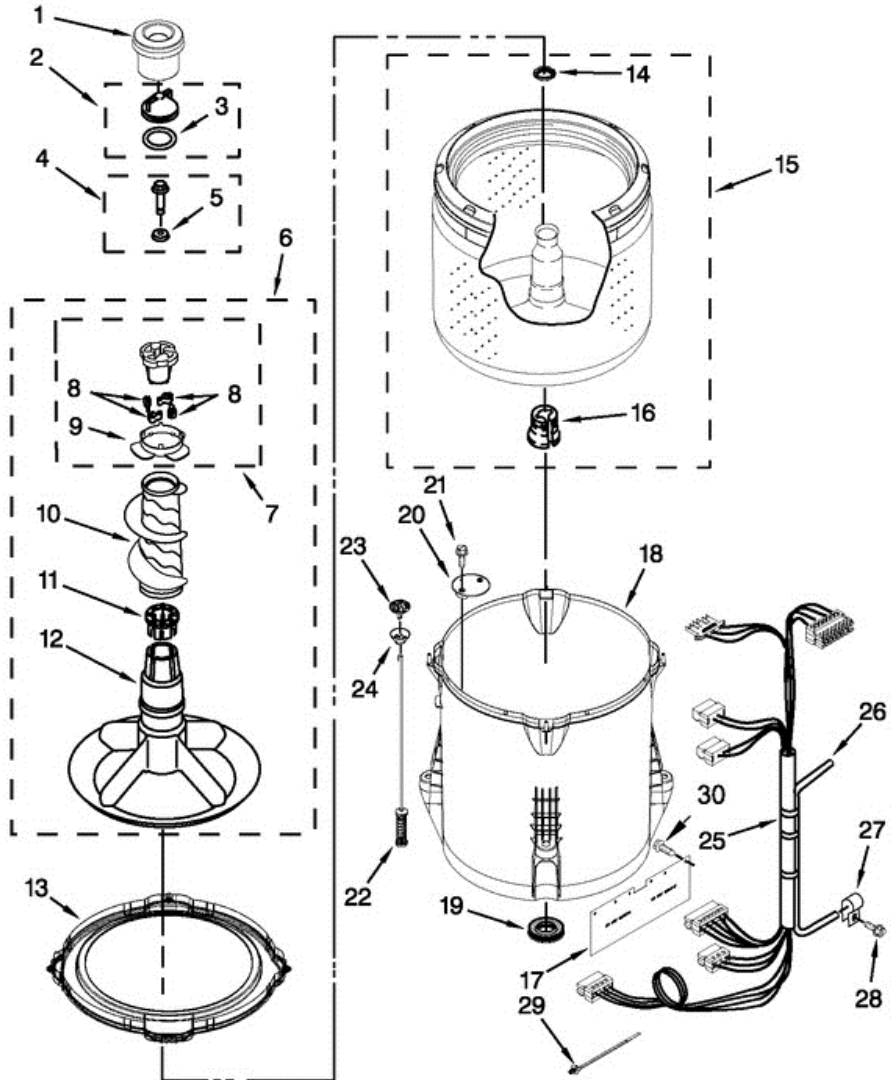

7MWTW1603AW1 TINAS