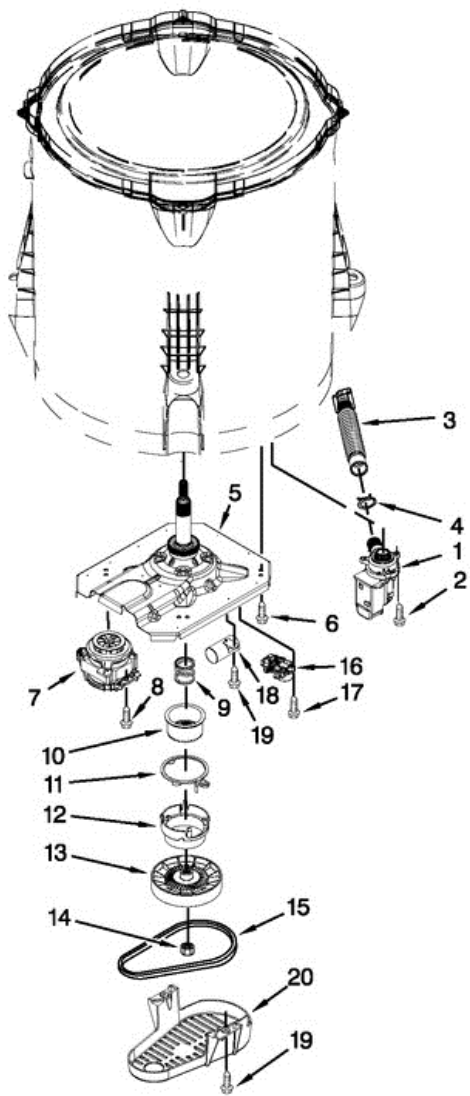

7MWTW1603AW1 TRANSMISION