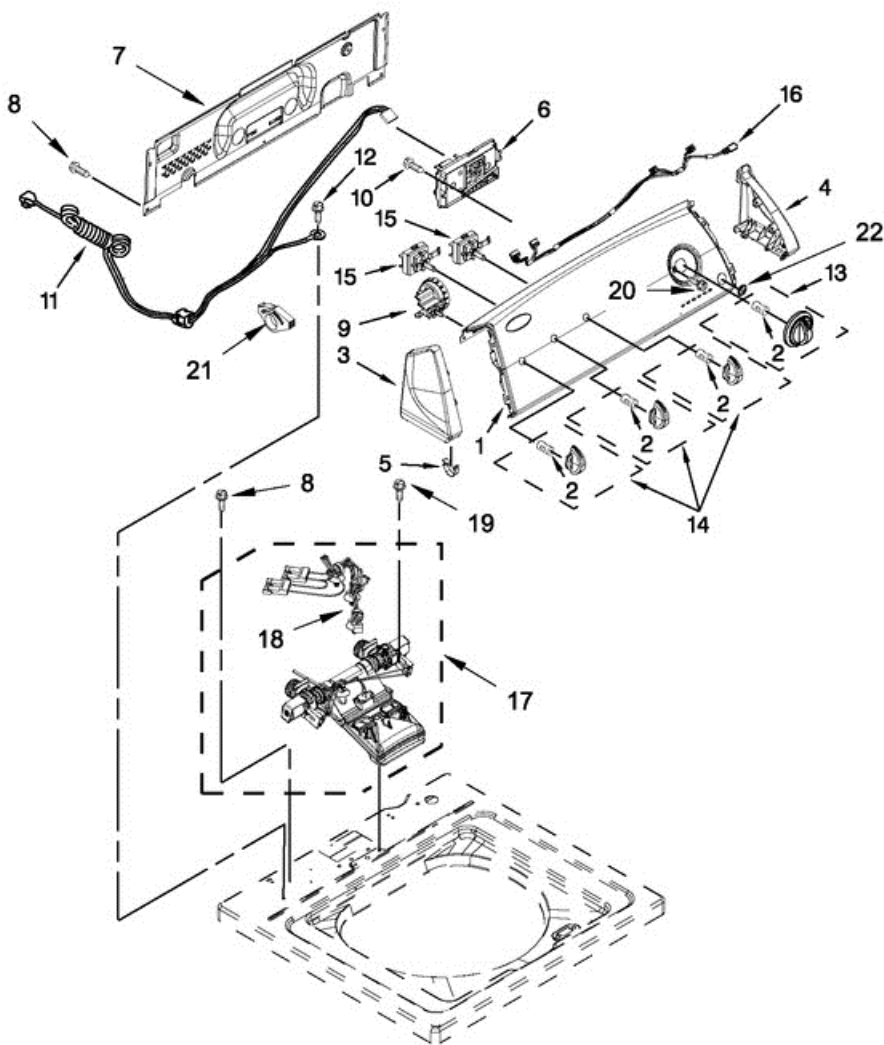

## 7MWTW1603AW1 GABINETE

2	W10251299	TOP (WHITE)
3	W10251302	LID (WHITE)
4	9724509	BUMPER, LID
5	9740848	SCREW
6	91770	HINGE, LID
7	W10119872	SCREW
8	W10240513	STRIKE, LID LOCK
9	W10273971	SCREW
10	W10192089	DISPENSER, BLEACH
11	W10392041	BEZEL, LID LOCK
12	21258	BEARING, LID HINGE
13	90016	CLIP, HARNESS
14	W10238287	LATCH, LID LOCK ASSEMBLY
15	8281163	SCREW
16	W10250884	PANEL REAR
17	W10251994	CABINET (WHITE)
18	W10215098	BRACE, CABINET TOP - FRONT
19	W10215099	BRACE, CABINET TOP REAR
20	1157158	SCREW
21	W10248088	LOCK, TOP
22	W10397767	FOOT ASSEMBLY, LEVELING
23	W10215102	HINGE, TOP
24	W10142728	SCREW
25	W10215139	COVER, HARNESS
26	3400076	SCREW
27	W10221546	HOSE, OUTER DRAIN ASSEMBLY
28	W10280024	U-BEND, DRAIN HOSE
29	356138	CLAMP, HOSE
30	W10339879	TIE, CABLE
31	3359452	NUT, HEX

## 7MWTW1603AW1 TABLERO

1	W10448569	PANEL, CONSOLE
2	8536939	CLIP, SPRING
3	8566035	END CAP (LEFT) (WHITE)
4	8566032	END CAP (RIGHT) (WHITE)
5	8312709	CLIP, CONSOLE
6	W10480343	CONTROL UNIT ASSEMBLY, MACHINE & MOTOR
7	W10461159	PANEL, CONSOLE REAR COVER
8	1157158	SCREW
9	W10268911	SWITCH, WATER LEVEL
10	90767	SCREW
11	W10276649	CORD, POWER
12	3400076	SCREW
13	W10034750	WHITE/METALLIC
14	W10034380	WHITE/METALLIC
15	W10285512	SWITCH, ROTARY ENCODER
16	W10291174	HARNESS, UPPER
17	W10472844	INLET ASSEMBLY, WATER
18	W10423127	HARNESS, VALVE
19	8281163	SCREW
20	3400818	SCREW
21	W10348582	CLAMP, HOSE
22	W10251309	PUSH BUTTON, START