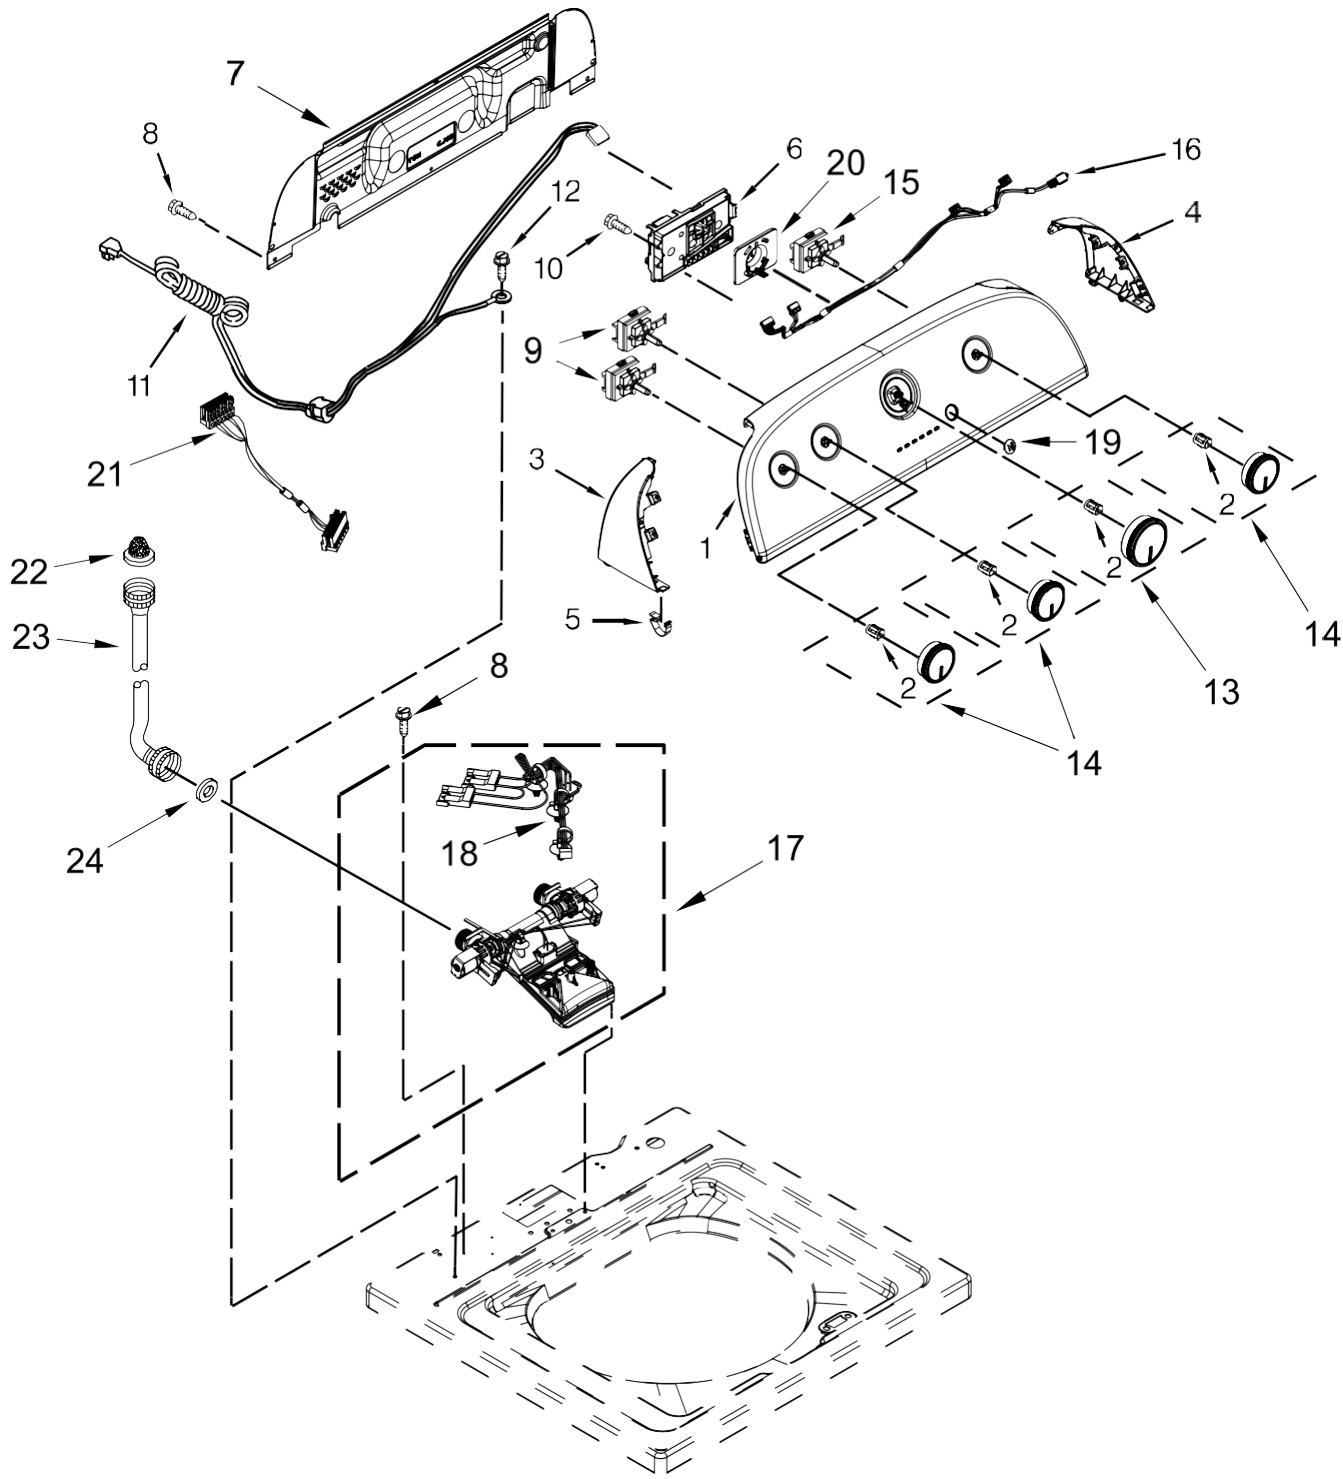

Lavadora Whirlpool 7MWTW1604DM0

Lavadora Whirlpool 7MWTW1604DM0

<u>Illus.</u> <u>No.</u>	<u>Part No.</u>	<u>Description</u>
1		Literature Parts
	W10658634	Installation Instructions
	W10655225	Owners Manual
	W10468340	Tech Sheet
	W10658018	Energy Guide
2		Top
	W10251299	White
3		Lid and Bumper Assembly
	W10251302	White
4	9724509	Bumper, Lid
5	9740848	Screw
6	91770	Hinge, Lid
7	W10119872	Screw
8		Strike, Lid Lock
	W10240513	White

<u>Illus.</u> <u>No.</u>	<u>Part No.</u>	<u>Description</u>
20	1157158	Screw
21	356138	Clamp, Hose
22	W10397994	Foot, Leveling
23	W10339879	Tie, Cable
24	W10142728	Screw
25	W10676061	Cover, Harness
26	3400076	Screw
27	W10221546	Hose, Outer Drain Assembly
28	W10280024	U-Bend, Drain Hose

**Lavadora Whirlpool 7MWTW1604DM0**

<u>Illus. No.</u>	<u>Part No.</u>	<u>Description</u>
1	W10643276	Panel, Console
2	8536939	Clip, Spring
3		End Cap (Left)
	W10520782	White
4		End Cap (Right)
	W10520780	White
5	8312709	Clip, Console
6	W10658736	Control Unit Assembly, Machine and Motor
7	W10552335	Panel, Console Rear Cover
8	1157158	Screw
9	W10285512	Temperature Control
10	90767	Screw

<u>Illus. No.</u>	<u>Part No.</u>	<u>Description</u>
11	W10525194	Cord, Power
12	3400076	Screw
13		Knob, Timer
	W10576634	White/Metallic
14		Assembly, Control Knob
	W10576636	White/Metallic
15	W10285511	Switch, Rotary Encoder (2 Position)
16	W10579238	Harness, Upper
17	W10683653	Inlet Assembly, Water
18	W10684972	Harness, Valve
19	W10598040	Grommet, Push to Start
20	W10596298	Button, Push to Start