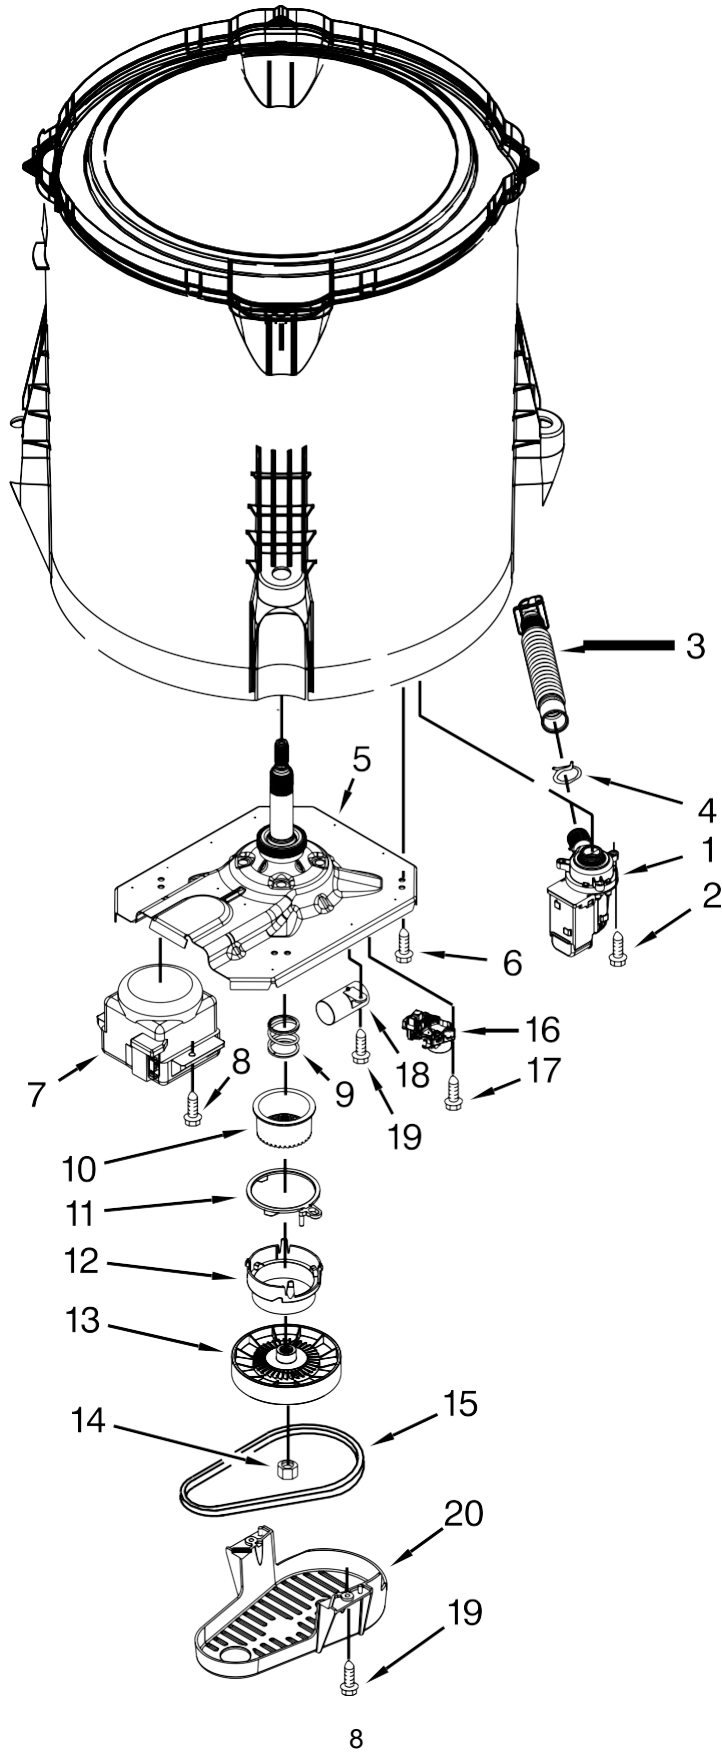

Lavadora Whirlpool 7MWTW1604DM0

<u>Illus.</u> <u>No.</u>	<u>Part No.</u>	<u>Description</u>
1	W10465543	Pump Assembly, Drain
2	W10004910	Screw
3	W10215091	Hose, Inner Drain Assembly
4	8317496	Clamp, Hose
5	W10473144	Gearcase Assembly
6	W10249633	Screw
7	W10416668	Motor, Drive
8	W10094780	Screw
9	W10006382	Spring, Splutch (Includes Items 10, 11, 12 and 13)

<u>Illus.</u> <u>No.</u>	<u>Part No.</u>	<u>Description</u>
10	W10006352	Slider, Splutch (Includes Items 9, 11, 12 and 13)
11	W10006353	Cam Ring, Splutch (Includes Items 9, 10, 12 and 13)
12	W10006354	Cam, Splutch (Includes Items 9, 10, 11 and 13)
13	W10536113	Pulley
14	W10604214	Nut, Pulley
15	W10006384	Belt, Drive

<u>Illus.</u> <u>No.</u>	<u>Part No.</u>	<u>Description</u>
16	W10006355	Actuator, Shift
17	9741052	Screw
18	W10390451	Capacitor, Motor Run
19	357640	Screw
20	W10427633	Shield, Pulley Cover