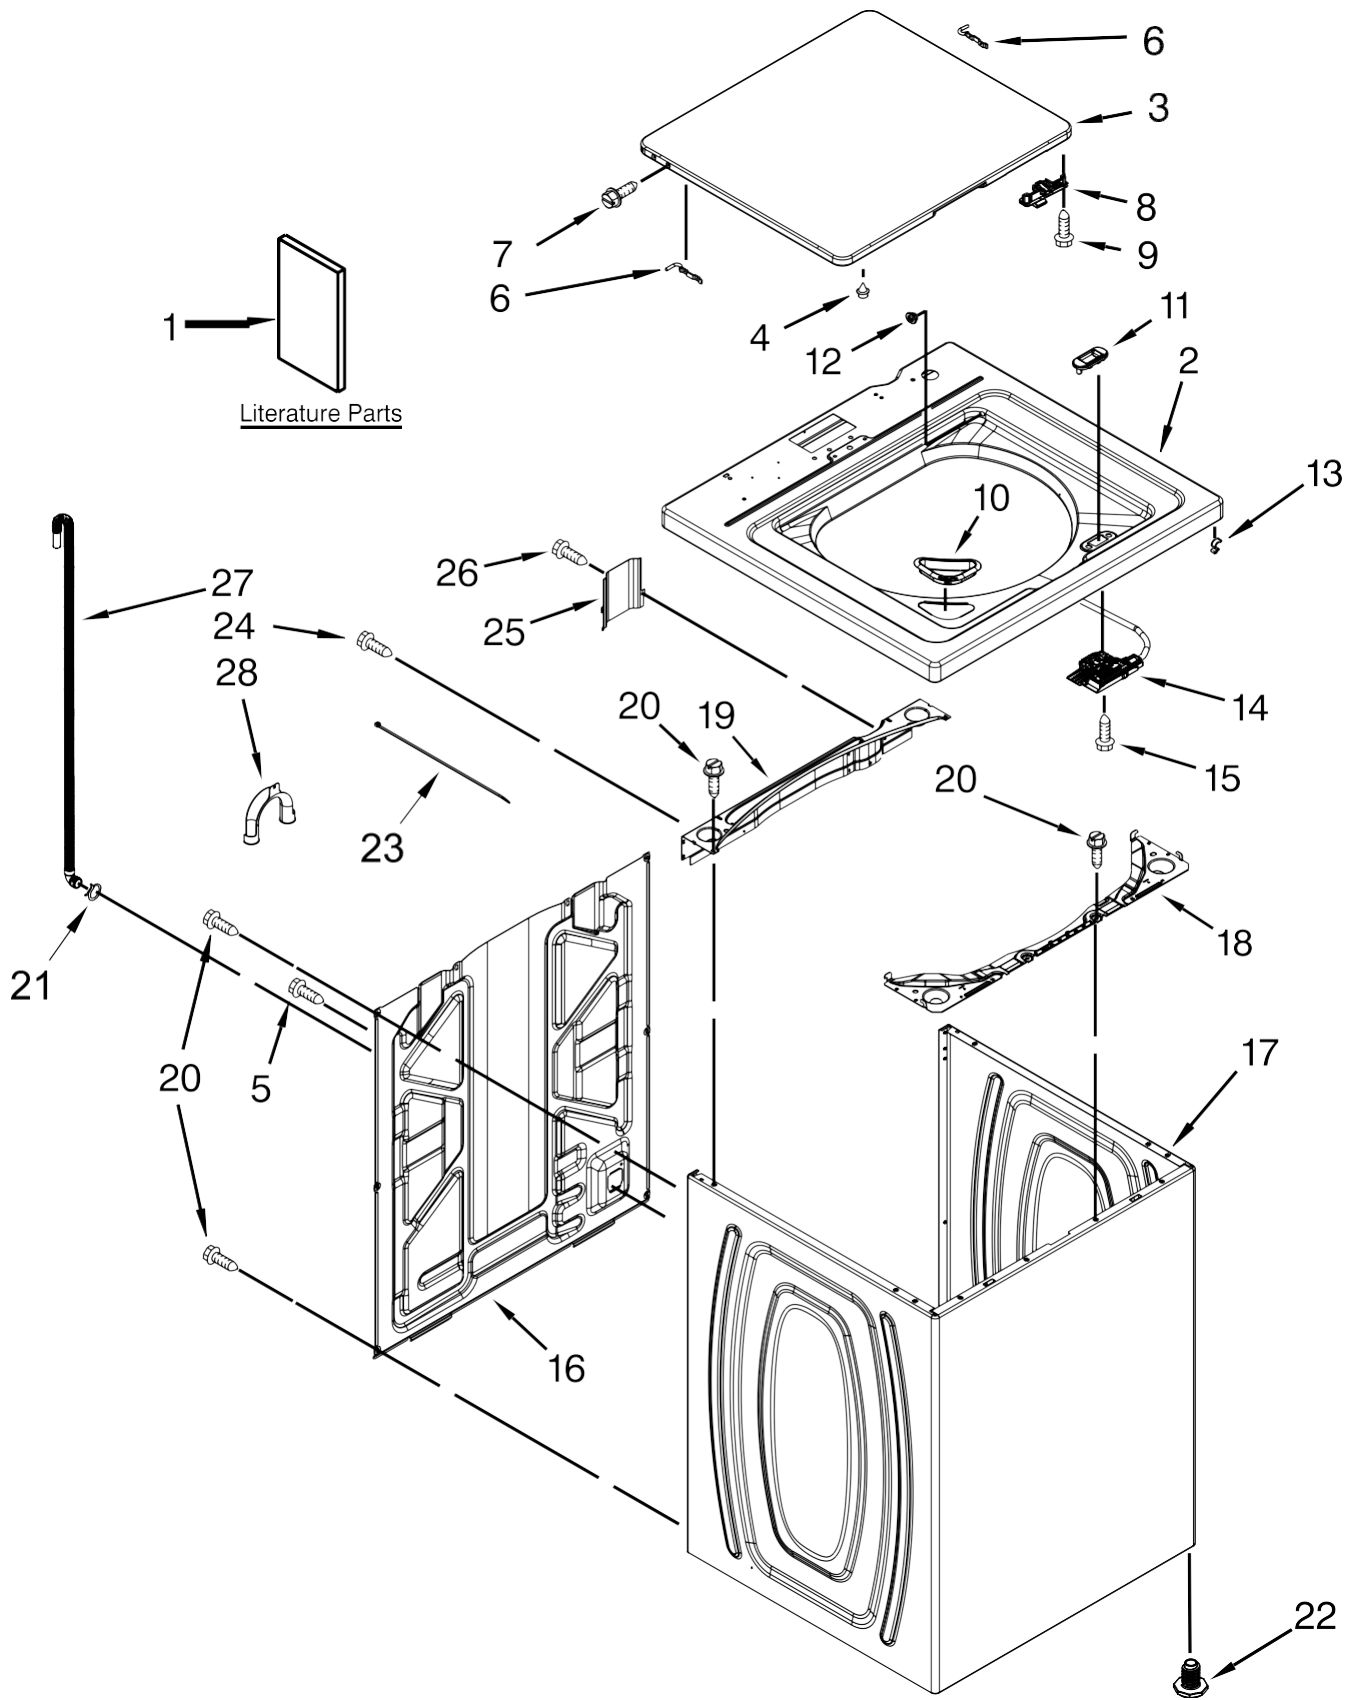

Lavadora Whirlpool 7MWTW1604DM0

Lavadora Whirlpool 7MWTW1604DM0

<u>Illus.</u> <u>No.</u>	<u>Part No.</u>	<u>Description</u>
1		Literature Parts
	W10658634	Installation Instructions
	W10655225	Owners Manual
	W10468340	Tech Sheet
	W10658018	Energy Guide
2		Top
	W10251299	White
3		Lid and Bumper Assembly
	W10251302	White
4	9724509	Bumper, Lid
5	9740848	Screw
6	91770	Hinge, Lid
7	W10119872	Screw
8		Strike, Lid Lock
	W10240513	White

<u>Illus.</u> <u>No.</u>	<u>Part No.</u>	<u>Description</u>
	9	W10273971 Screw
10	W10192089	Dispenser, Bleach
11		Bezel, Lid Lock
	W10392041	White
12	21258	Bearing, Lid Hinge
13	90016	Clip, Harness
14	W10238287	Latch, Lid Lock Assembly
15	8281163	Screw (Stainless)
16	W10250884	Panel, Rear
17		Cabinet
	W10478060	White
18	W10215098	Brace, Cabinet Top - Front
19	W10512626	Brace, Cabinet Top - Rear

<u>Illus.</u> <u>No.</u>	<u>Part No.</u>	<u>Description</u>
20	1157158	Screw
21	356138	Clamp, Hose
22	W10397994	Foot, Leveling
23	W10339879	Tie, Cable
24	W10142728	Screw
25	W10676061	Cover, Harness
26	3400076	Screw
27	W10221546	Hose, Outer Drain Assembly
28	W10280024	U-Bend, Drain Hose

**Lavadora Whirlpool 7MWTW1604DM0**

<u>Illus. No.</u>	<u>Part No.</u>	<u>Description</u>
1	W10643276	Panel, Console
2	8536939	Clip, Spring
3		End Cap (Left)
	W10520782	White
4		End Cap (Right)
	W10520780	White
5	8312709	Clip, Console
6	W10658736	Control Unit Assembly, Machine and Motor
7	W10552335	Panel, Console Rear Cover
8	1157158	Screw
9	W10285512	Temperature Control
10	90767	Screw