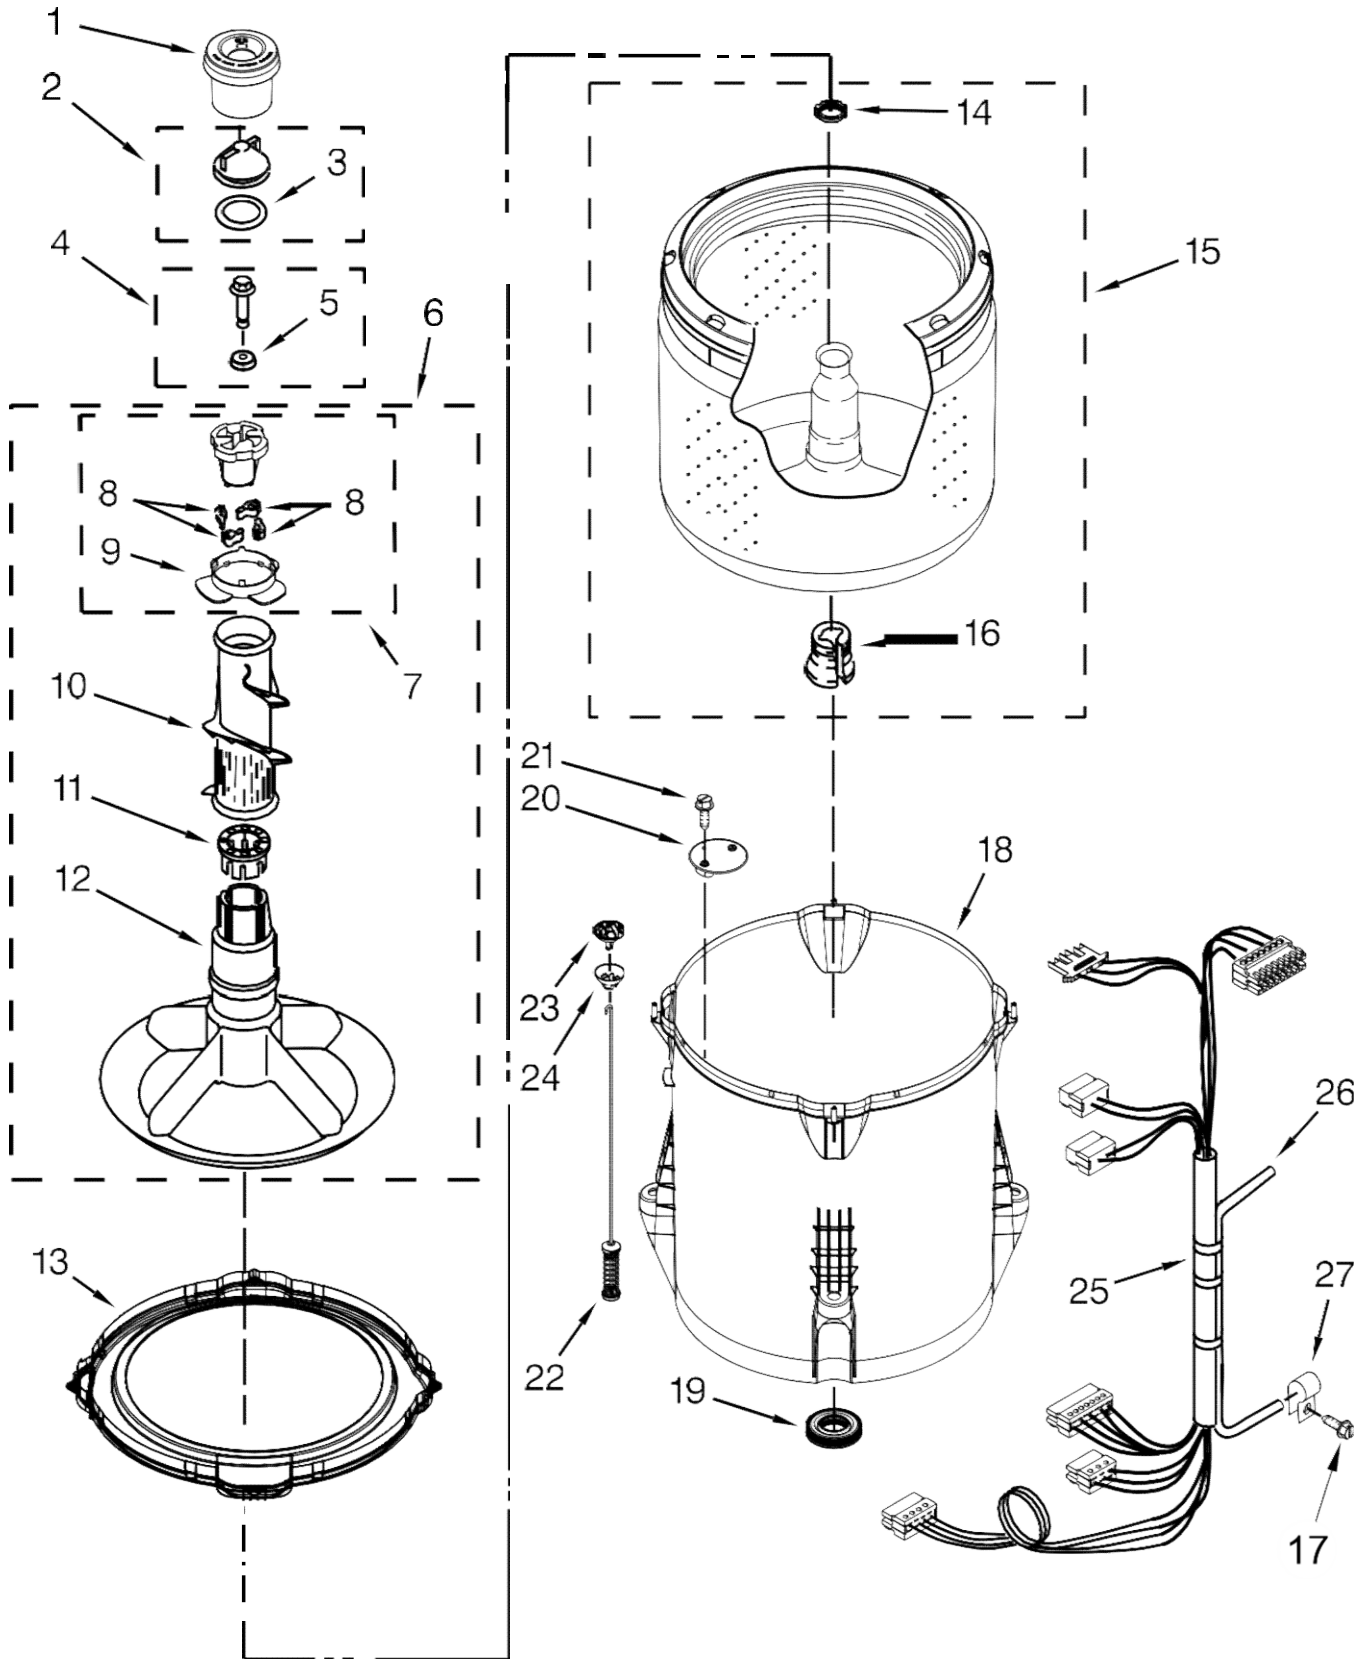

Lavadora Whirlpool 7MWTW1604DM0

Lavadora Whirlpool 7MWTW1604DM0

<u>Illus. No.</u>	<u>Part No.</u>	<u>Description</u>
1	8575076	Dispenser, Fabric Softener
2	3354733	Cap, Barrier
3	W10072840	Seal, Inner Cap
4	W10003790	Screw and Washer
5	3949550	Washer
6	3348117	Agitator (Complete)
7	3363663	Cam, Driven
8	3366877	Dog, Agitator Clutch
9	3363661	Bearing, Cam
10	3348752	Mover, Clothes
11	3350389	Spacer, Thrust
12	3347288	Agitator
13	W10215108	Ring, Tub

<u>Illus. No.</u>	<u>Part No.</u>	<u>Description</u>
14	21366	Nut, Spanner
15	W10358261	Basket Assembly
16	389140	Block, Basket Drive
17	8533943	Screw
18	W10238320	Tub (Includes Tub Seal)
19	W10006371	Seal, Tub
20	W10215093	Filter, Drain Pump
21	8533928	Screw (Stainless)
22	W10257088	Damper Assembly, Tub Suspension (Set Of 4-Includes Ball & Bushing)
23	W10560146	Ball, Suspension (Set of 4 - Includes Suspension Bushings)

<u>Illus. No.</u>	<u>Part No.</u>	<u>Description</u>
24	W10256551	Bushing - Upper Suspension (Set of 4 - Includes Suspension Balls)
25	W10504126	Harness, Lower
26	W10236981	Hose, Pressure Switch
27	W10005430	Clamp, Cable