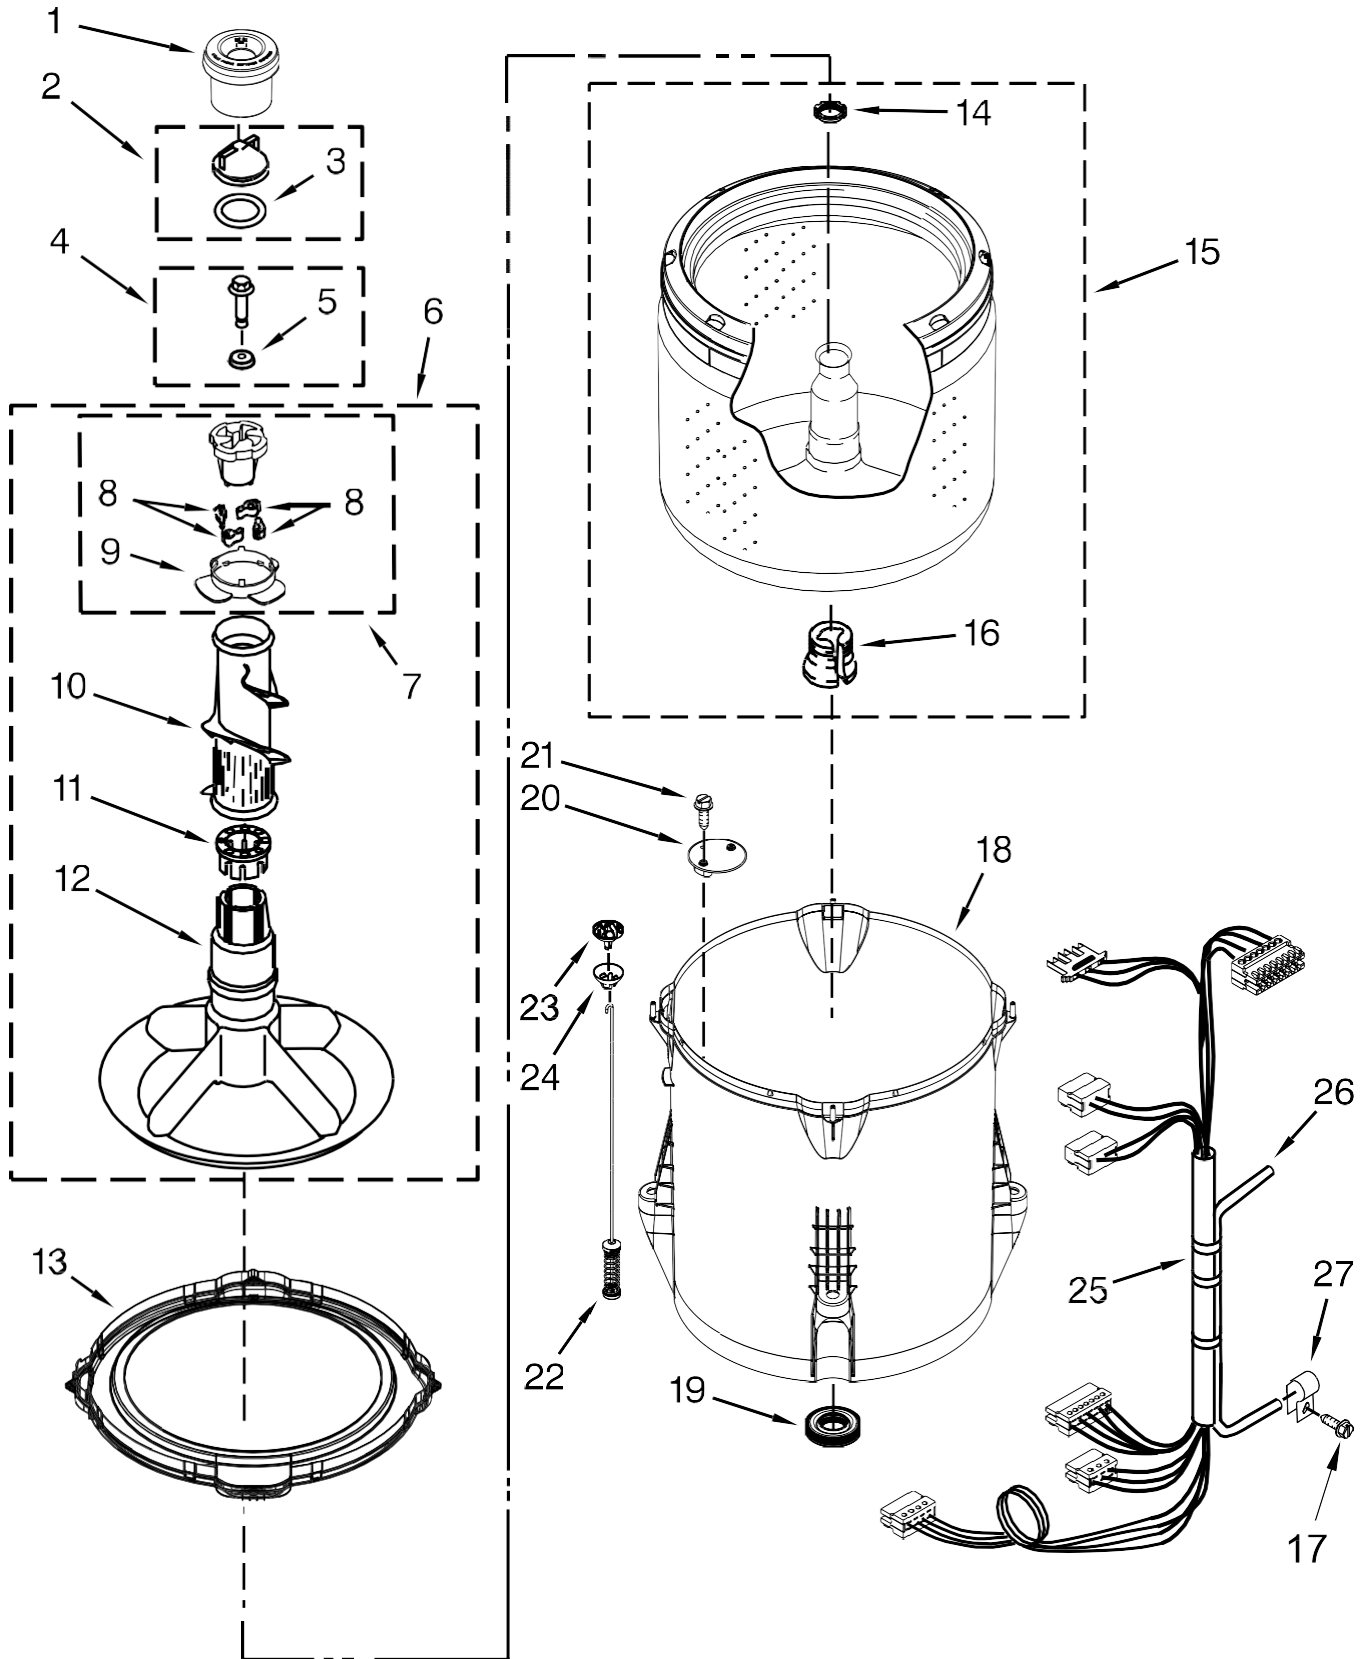

Lavadora Whirlpool 7MWTW1604DM1

<u>Illus.</u> <u>No.</u>	<u>Part No.</u>	<u>Description</u>
1	8575076	Dispenser, Fabric Softener
2	3354733	Cap, Barrier
3	W10072840	Seal, Inner Cap
4	W10003790	Screw and Washer
5	3949550	Washer
6	3348117	Agitator (Complete)
7	3363663	Cam, Driven
8	3366877	Dog, Agitator Clutch
9	3363661	Bearing, Cam
10	3348752	Mover, Clothes
11	3350389	Spacer, Thrust
12	3347288	Agitator
13	W10215108	Ring, Tub

<u>Illus.</u> <u>No.</u>	<u>Part No.</u>	<u>Description</u>
14	21366	Nut, Spanner
15	W10358261	Basket Assembly
16	389140	Block, Basket Drive
17	8533943	Screw
18	W10238320	Tub (Includes Tub Seal)
19	W10006371	Seal, Tub
20	W10215093	Filter, Drain Pump
21	8533928	Screw (Stainless)
22	W10257088	Damper Assembly, Tub Suspension (Set Of 4-Includes Ball & Bushing)
23	W10560146	Ball, Suspension (Set of 4 - Includes Suspension Bushings)

<u>Illus.</u> <u>No.</u>	<u>Part No.</u>	<u>Description</u>
24	W10256551	Bushing - Upper Suspension (Set of 4 - Includes Suspension Balls)
25	W10746348	Harness, Lower
26	W10236981	Hose, Pressure Switch
27	W10005430	Clamp, Cable