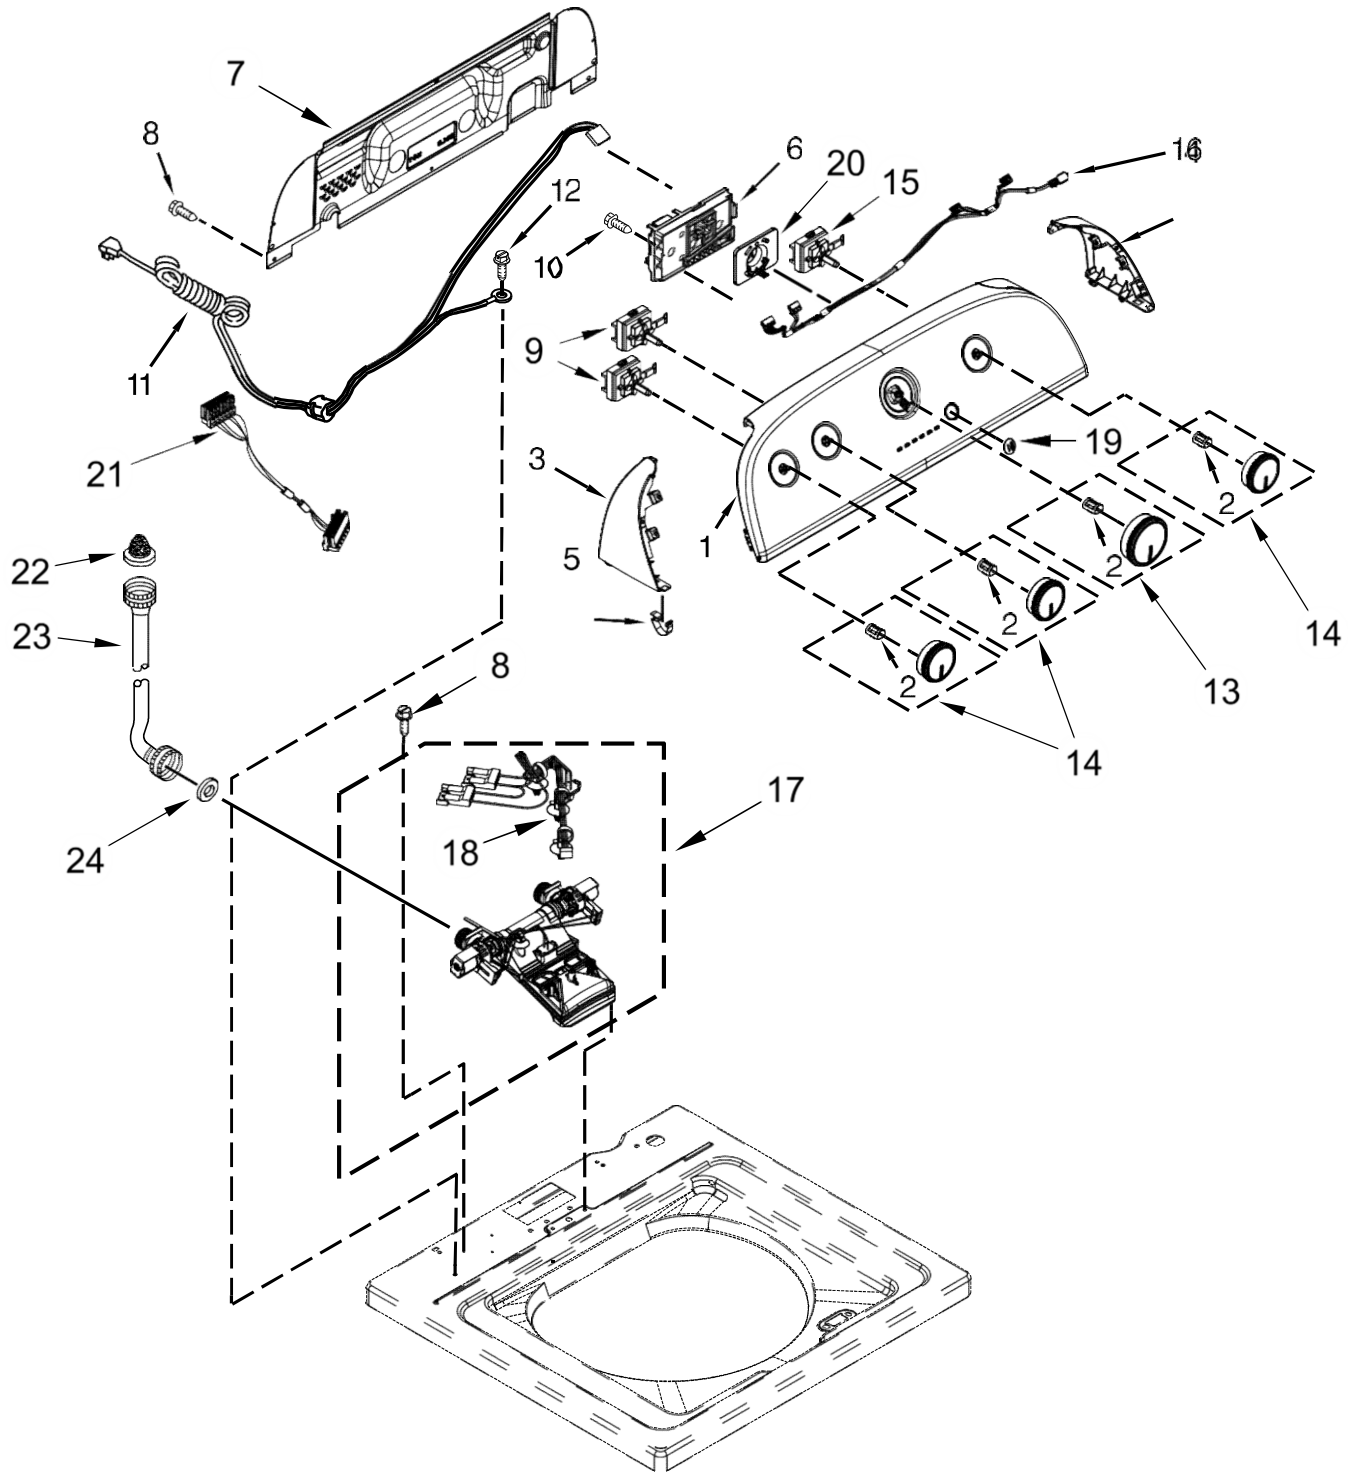

## Lavadora Whirlpool 7MWTW1604DM1

<u>Illus. No.</u>	<u>Part No.</u>	<u>Description</u>
1	Literature Parts W10658634	Installation Instructions
	W10655225	Owners Manual
	W10468340	Tech Sheet
	W10658018	Energy Guide
2		Top
	W10251299	White
3		Lid and Bumper Assembly
	W10251302	White
4	9724509	Bumper, Lid
5	9740848	Screw
6	91770	Hinge, Lid
7	W10119872	Screw
8		Strike, Lid Lock
	W10240513	White

<u>Illus. No.</u>	<u>Part No.</u>	<u>Description</u>
20	1157158	Screw
21	356138	Clamp, Hose
22	W10397994	Foot, Leveling
23	W10339879	Tie, Cable
24	W10142728	Screw
25	W10676061	Cover, Harness
26	3400076	Screw
27	W10221546	Hose, Outer Drain Assembly
28	W10280024	U-Bend, Drain Hose

**Lavadora Whirlpool 7MWTW1604DM1**

<u>Illus. No.</u>	<u>Part No.</u>	<u>Description</u>
1	W10643276	Panel, Console
2	8536939	Clip, Spring
3	End Cap (Left) W10520782	White
4	End Cap (Right) W10520780	White
5	8312709	Clip, Console
6	W10658736	Control Unit Assembly, Machine and Motor
7	W10552335	Panel, Console Rear Cover
8	1157158	Screw
9	W10285512	Temperature Control
10	90767	Screw

<u>Illus. No.</u>	<u>Part No.</u>	<u>Description</u>
11	W10525194	Cord, Power
12	3400076	Screw
13		Knob, Timer
	W10576634	White/Metallic
14		Assembly, Control Knob
	W10576636	White/Metallic
15	W10285511	Switch, Rotary Encoder (2 Position)
16	W10579238	Harness, Upper
17	W10683653	Inlet Assembly, Water
18	W10684972	Harness, Valve
19	W10598040	Grommet, Push to Start
20	W10596298	Button, Push to Start