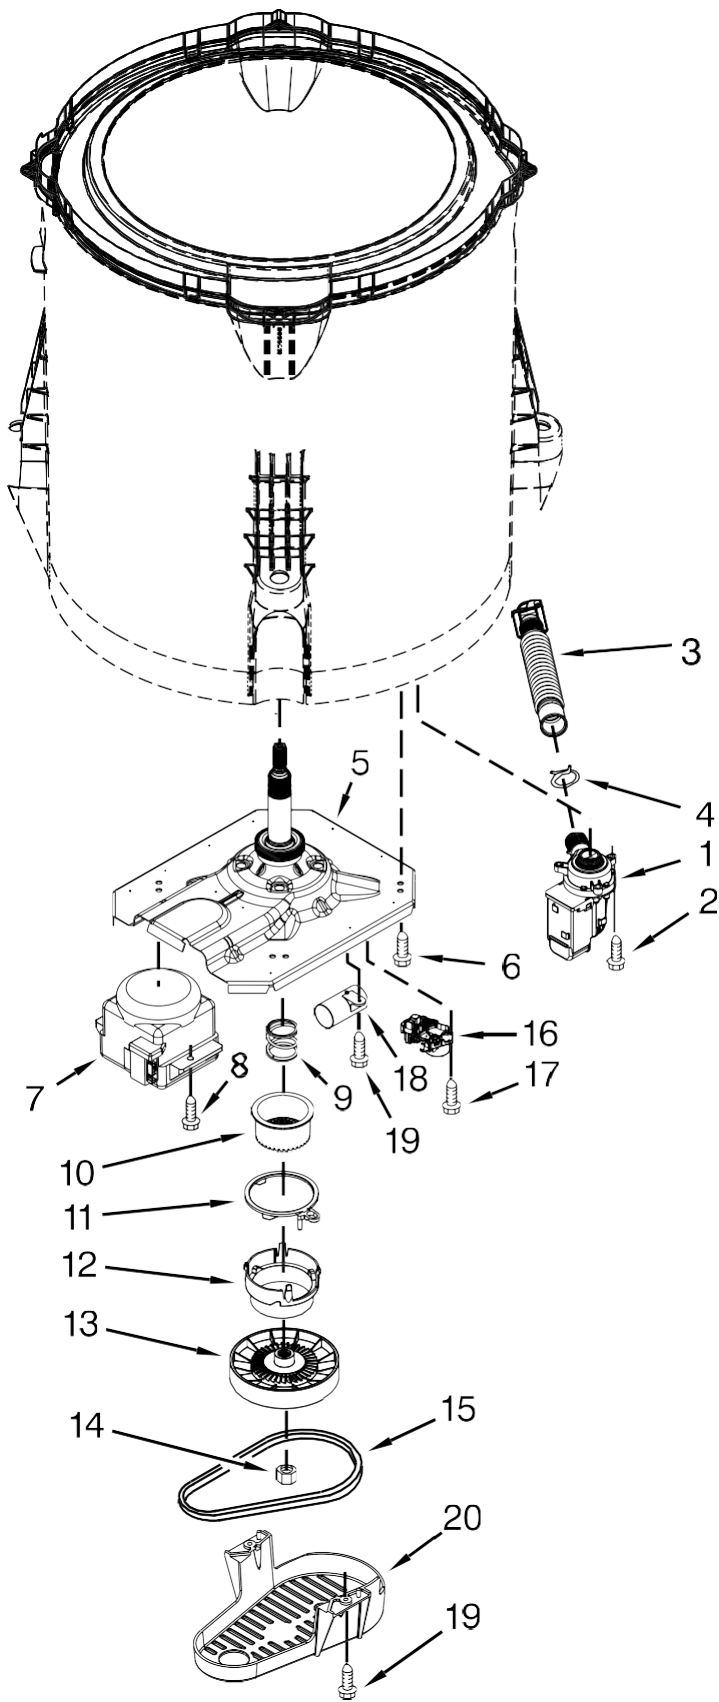

Lavadora Whirlpool 7MWTW1604DM1

Lavadora Whirlpool 7MWTW1604DM1

<u>Illus.</u> <u>No.</u>	<u>Part No.</u>	<u>Description</u>
1	W10465543	Pump Assembly, Drain
2	W10004910	Screw
3	W10215091	Hose, Inner Drain Assembly
4	8317496	Clamp, Hose
5	W10473144	Gearcase Assembly
6	W10249633	Screw
7	W10416668	Motor, Drive
8	W10094780	Screw
9	W10006382	Spring, Splutch (Includes Items 10, 11, 12 and 13)

<u>Illus.</u> <u>No.</u>	<u>Part No.</u>	<u>Description</u>
10	W10006352	Slider, Splutch (Includes Items 9, 11, 12 and 13)
11	W10006353	Cam Ring, Splutch (Includes Items 9, 10, 12 and 13)
12	W10006354	Cam, Splutch (Includes Items 9, 10, 11 and 13)
13	W10536113	Pulley
14	W10604214	Nut, Pulley
15	W10006384	Belt, Drive

<u>Illus.</u> <u>No.</u>	<u>Part No.</u>	<u>Description</u>
16	W10597177	Actuator, Shift
17	9741052	Screw
18	W10390451	Capacitor, Motor Run
19	357640	Screw
20	W10427633	Shield, Pulley Cover