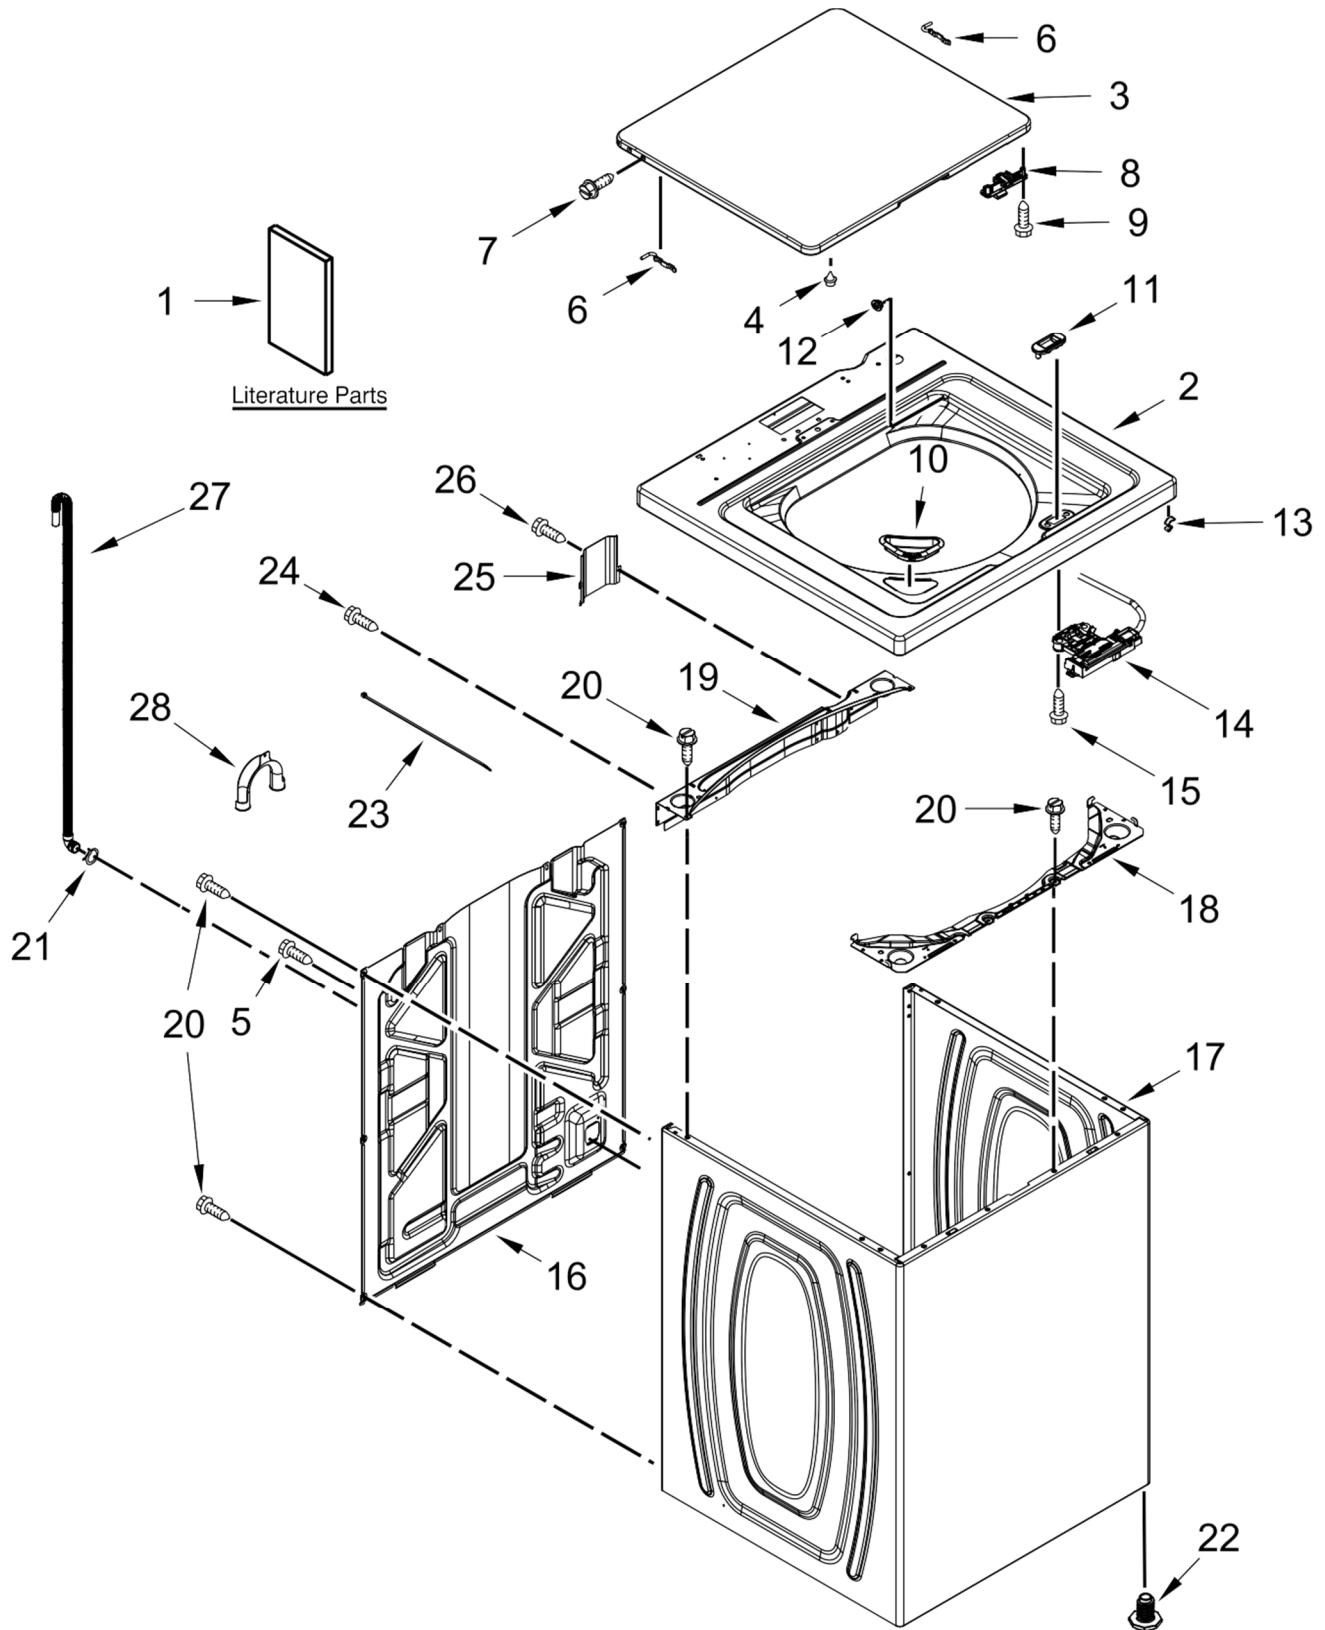

# LAVADORA 7MWTW1604DM2

<u>Illus. No.</u>	<u>Part No.</u>	<u>Description</u>
1		Literature Parts
	W10658634	Installation Instructions
	W10655225	Owners Manual
	W10468340	Tech Sheet
	W10658018	Energy Guide
2		Top
	W10251299	White
3		Assembly, Lid and Bumper
	W10251302	White
4	9724509	Bumper
5	9740848	Screw
6	91770	Hinge, Lid
7	W10119872	Screw