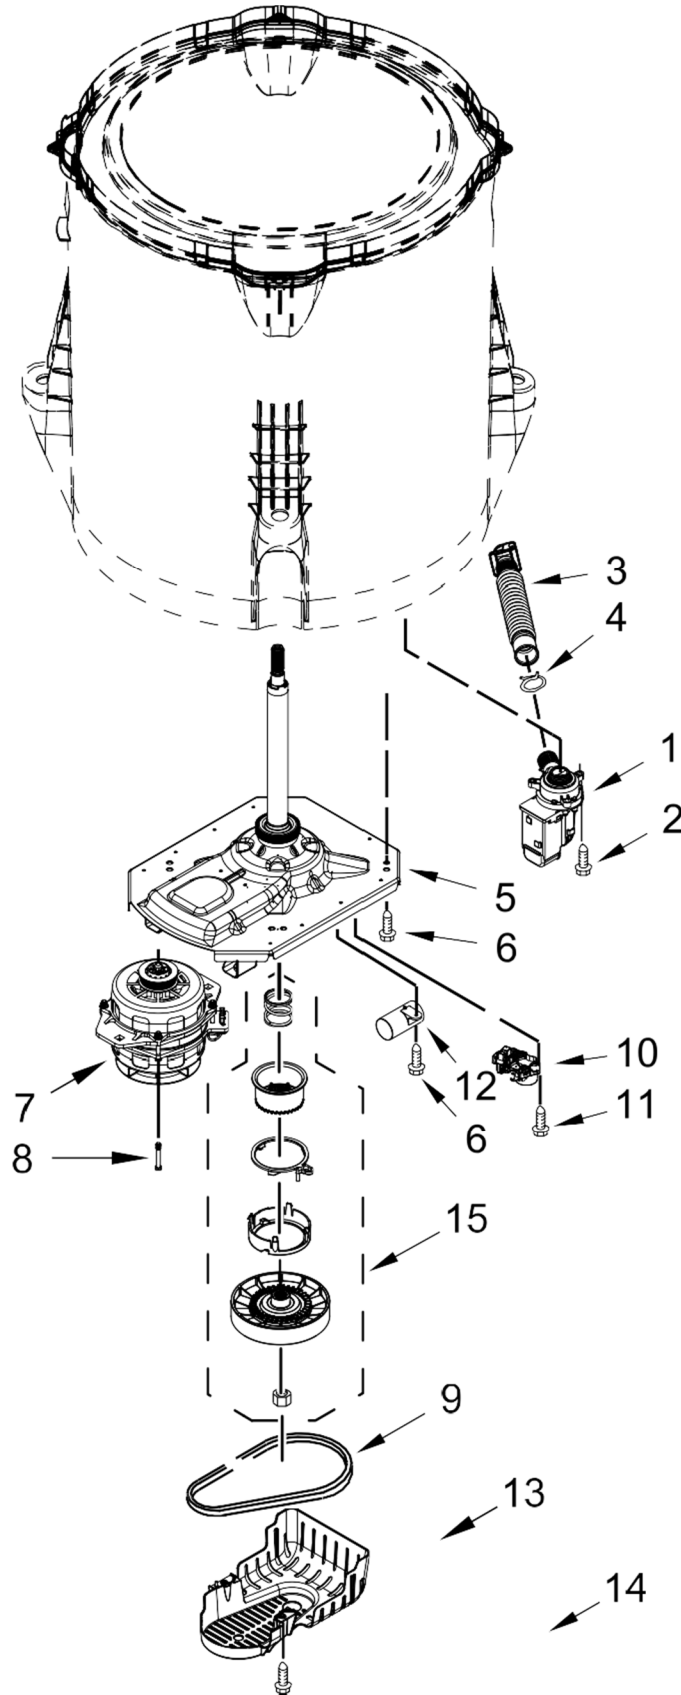

Distribuidor Autorizado

SurteRápido.com

Venta de Refacciones
Electrodomesticas

LAVADORA 7MWTW1604DM2