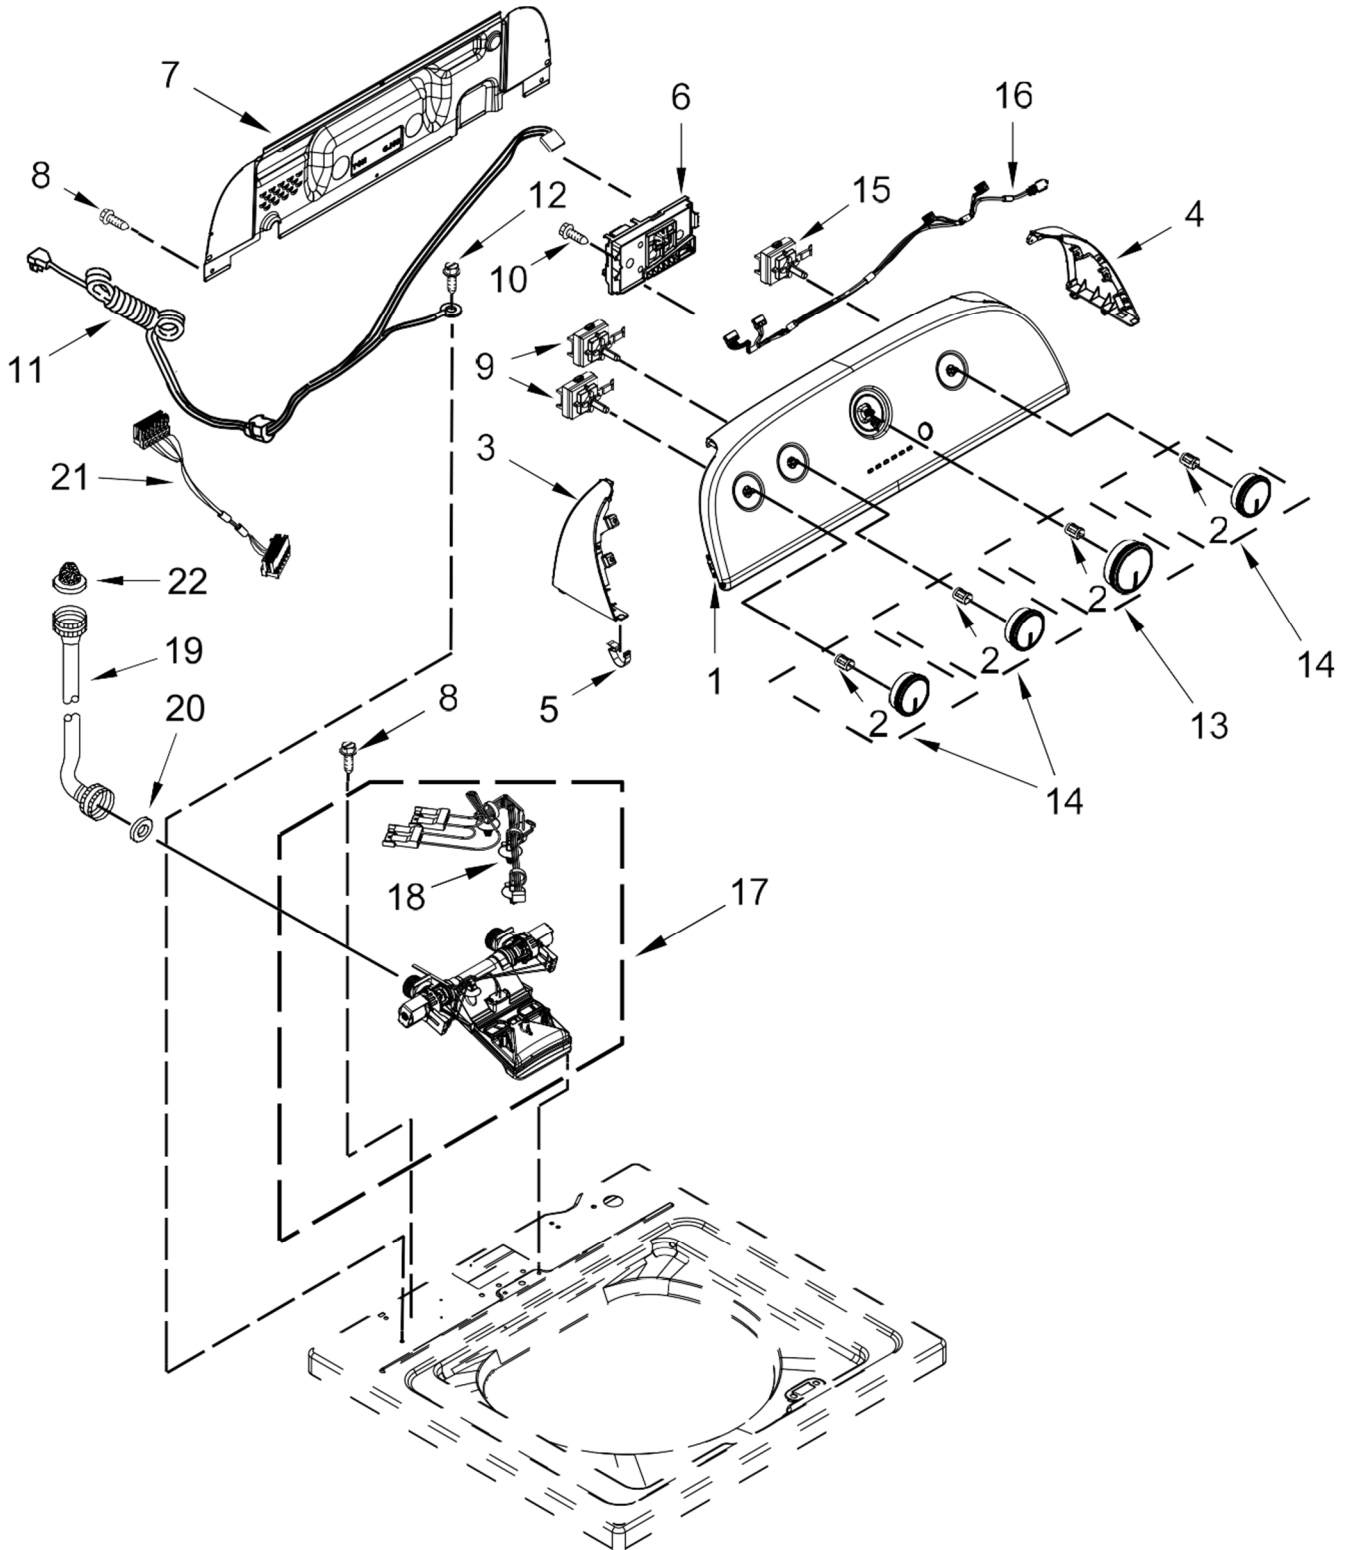

# LAVADORA 7MWTW1604DM2

<u>Illus. No.</u>	<u>Part No.</u>	<u>Description</u>
1		Literature Parts
	W10658634	Installation Instructions
	W10655225	Owners Manual
	W10468340	Tech Sheet
	W10658018	Energy Guide
2		Top
	W10251299	White
3		Assembly, Lid and Bumper
	W10251302	White
4	9724509	Bumper
5	9740848	Screw
6	91770	Hinge, Lid
7	W10119872	Screw

<u>Illus. No.</u>	<u>Part No.</u>	<u>Description</u>
8		Strike, Lid Lock
	W10240513	White
9	W10273971	Screw
10	W10192089	Dispenser, Bleach
11		Bezel, Lid Lock
	W10392041	White
12	21258	Bearing, Lid Hinge
13	90016	Clip, Harness
14	W10744659	Latch, Lid Lock Assembly
15	8281163	Screw (Stainless)
16	W10250884	Panel, Rear
17		Cabinet
	W10478060	White

# LAVADORA 7MWTW1604DM2

<u>Illus. No.</u>	<u>Part No.</u>	<u>Description</u>
1	W10774105	Panel, Console
2	8536939	Clip, Spring
3		End Cap (Left)
	W10520782	White
4		End Cap (Right)
	W10520780	White
5	8312709	Clip, Console
6	W10723768	Control Unit Assembly, Machine and Motor
7	W10552335	Panel, Console Rear Cover
8	1157158	Screw

<u>Illus. No.</u>	<u>Part No.</u>	<u>Description</u>
9	W10285512	Switch, Rotary Encoder (4 Position)
10	90767	Screw
11	W10525194	Cord, Power
12	3400076	Screw
13		Knob, Timer
	W10576634	White/Metallic
14		Assembly, Control Knob
	W10576636	White/Metallic
15	W10285511	Switch, Rotary Encoder (2 Position)