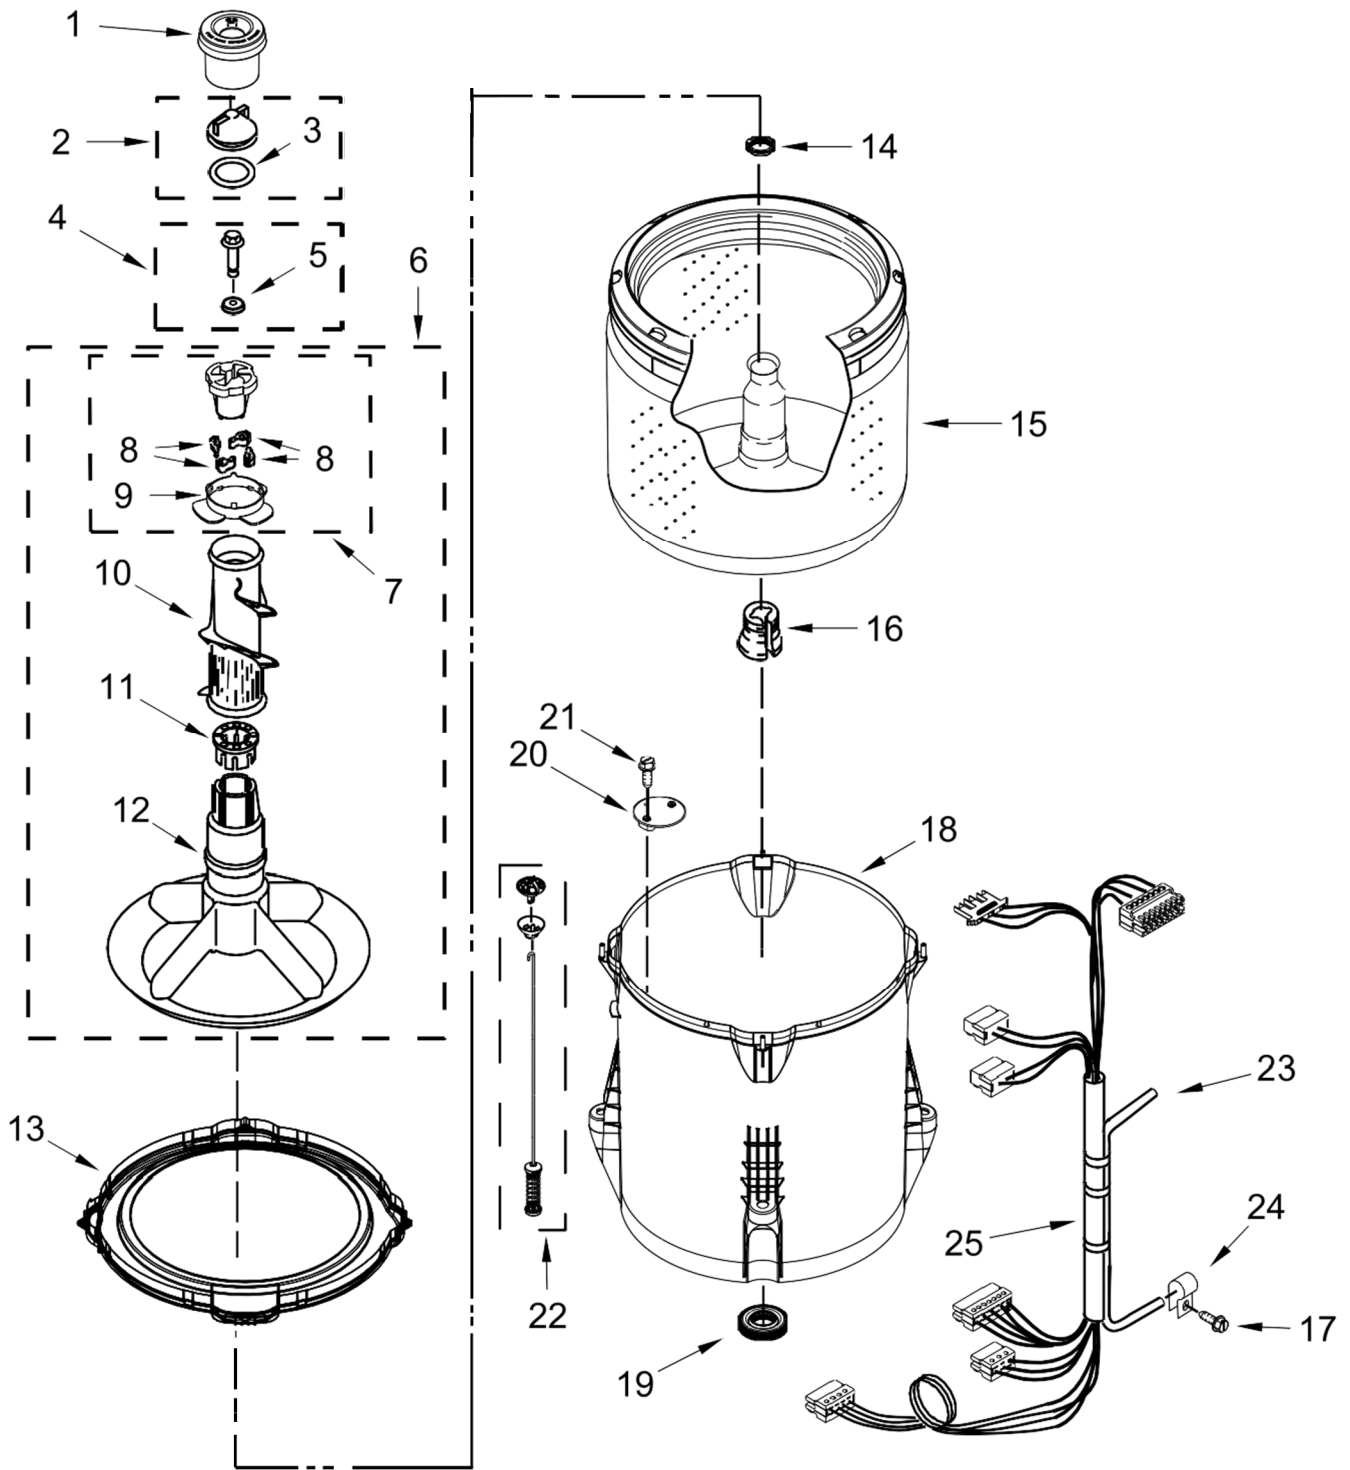

LAVADORA 7MWTW1604DM2