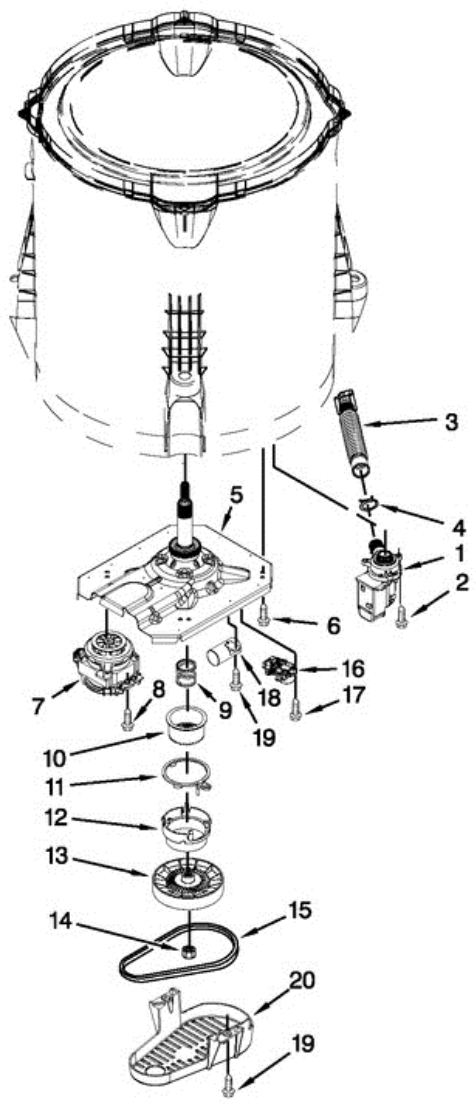

7MWTW1605AW1 TRANSMISION