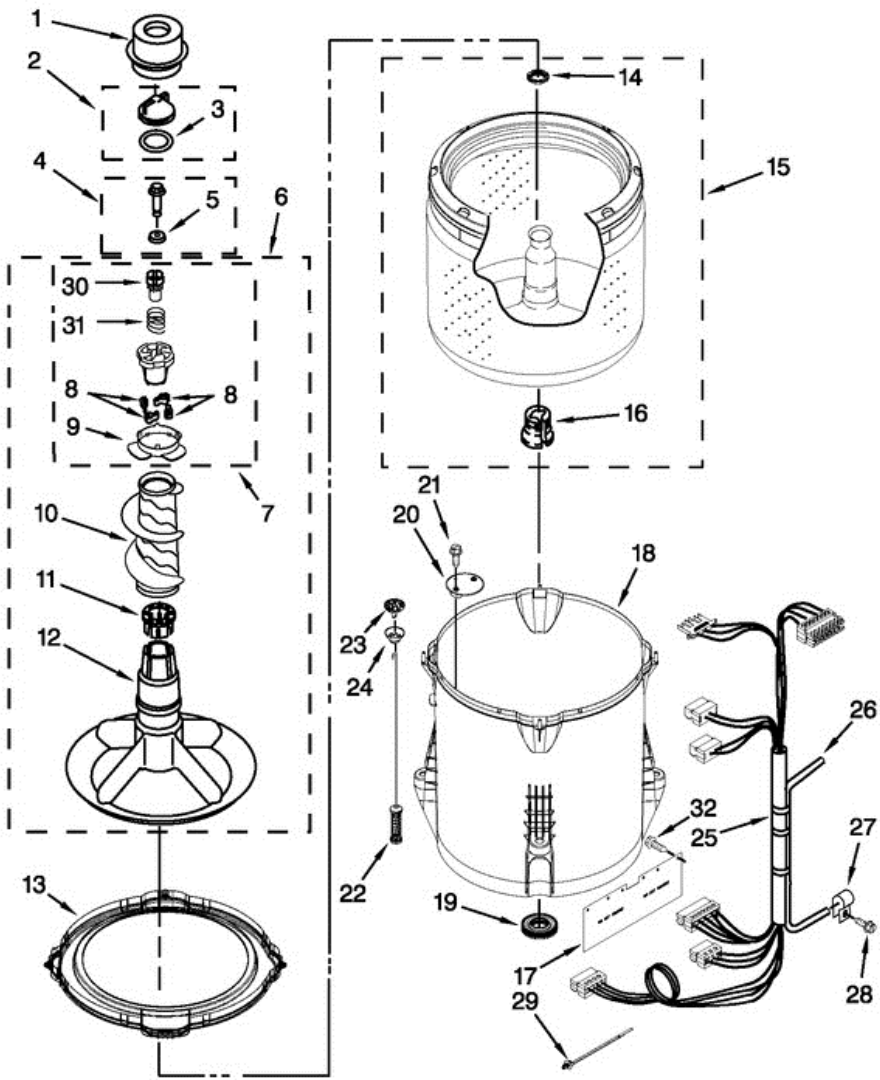

7MWTW1605AW1 TINAS