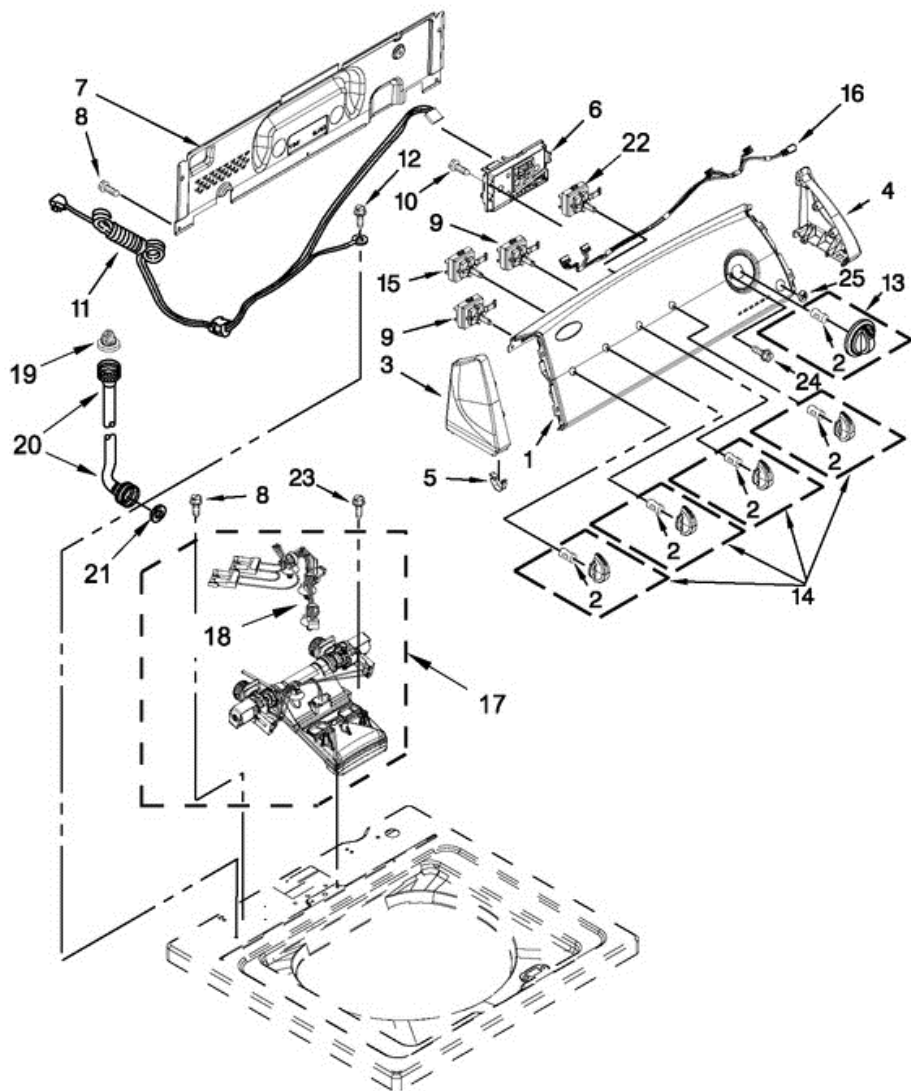

## 7MWTW1605AW1 GABINETE

2	W10354405	TOP (WHITE)
3	W10354410	WHITE
4	9724509	BUMPER, LID
5	9740848	SCREW
6	91770	HINGE, LID (LEFT)
7	W10202542	HINGE, LID (RIGHT)
8	W10240513	STRIKE, LID LOCK
9	W10273971	SCREW
10	W10192089	DISPENSER, BLEACH
11	W10392041	BEZEL, LID LOCK
12	8319539	BEARING, LID HINGE
13	90016	CLIP, HARNESS
14	W10238287	LATCH, LID LOCK ASSEMBLY
15	8281163	SCREW
16	W10250884	PANEL REAR
17	W10251994	CABINET (WHITE)
18	W10215098	BRACE, CABINET TOP FRONT
19	W10215099	BRACE, CABINET TOP REAR
20	1157158	SCREW
21	W10248088	LOCK, TOP
22	W10397767	FOOT ASSEMBLY, LEVELING
23	W10215102	HINGE, TOP
24	W10142728	SCREW
25	W10215139	COVER, HARNESS
26	3400076	SCREW
27	W10221546	HOSE, OUTER DRAIN ASSEMBLY
28	W10280024	U-BEND, DRAIN HOSE
29	356138	CLAMP, HOSE
30	W10354402	SPRING, ASSEMBLY
31	3350828	CLIP-CYLINDER RETAINER
32	W10119872	SCREW

## 7MWTW1605AW1 TABLERO

1	W10448571	PANEL, CONSOLE
2	8536939	CLIP, SPRING
3	8566035	END CAP (LEFT) (WHITE)
4	8566032	END CAP (RIGHT) (WHITE)
5	8312709	CLIP, CONSOLE
6	W10456682	CONTROL UNIT ASSEMBLY, MACHINE & MOTOR
7	W10461159	PANEL, CONSOLE REAR COVER
8	1157158	SCREW
9	W10285512	SWITCH, ROTARY ENCODER (4 POSITION)
10	90767	SCREW
11	W10276649	CORD, POWER
12	3400076	SCREW
13	W10034750	KNOB, TIMER (WHITE/METALLIC)
14	W10034380	KNOB, CONTROL (WHITE/METALLIC)
15	W10285518	SWITCH, ROTARY ENCODER (5 POSITION)
16	W10291176	HARNESS, UPPER
17	W10472844	INLET ASSEMBLY, WATER
18	W10423127	HARNESS, VALVE
19	353362	WASHER, FILTER
20	W10194210	HOSE, WATER INLET (COLD WATER)
20	W10194211	HOSE, WATER INLET (HOT WATER)
21	W10242307	WASHER, INLET HOSE
22	W10285511	SWITCH, ROTARY ENCODER (2 POSITION)
23	8281163	SCREW
24	3400818	SCREW
25	W10251309	PUSHBUTTON, START