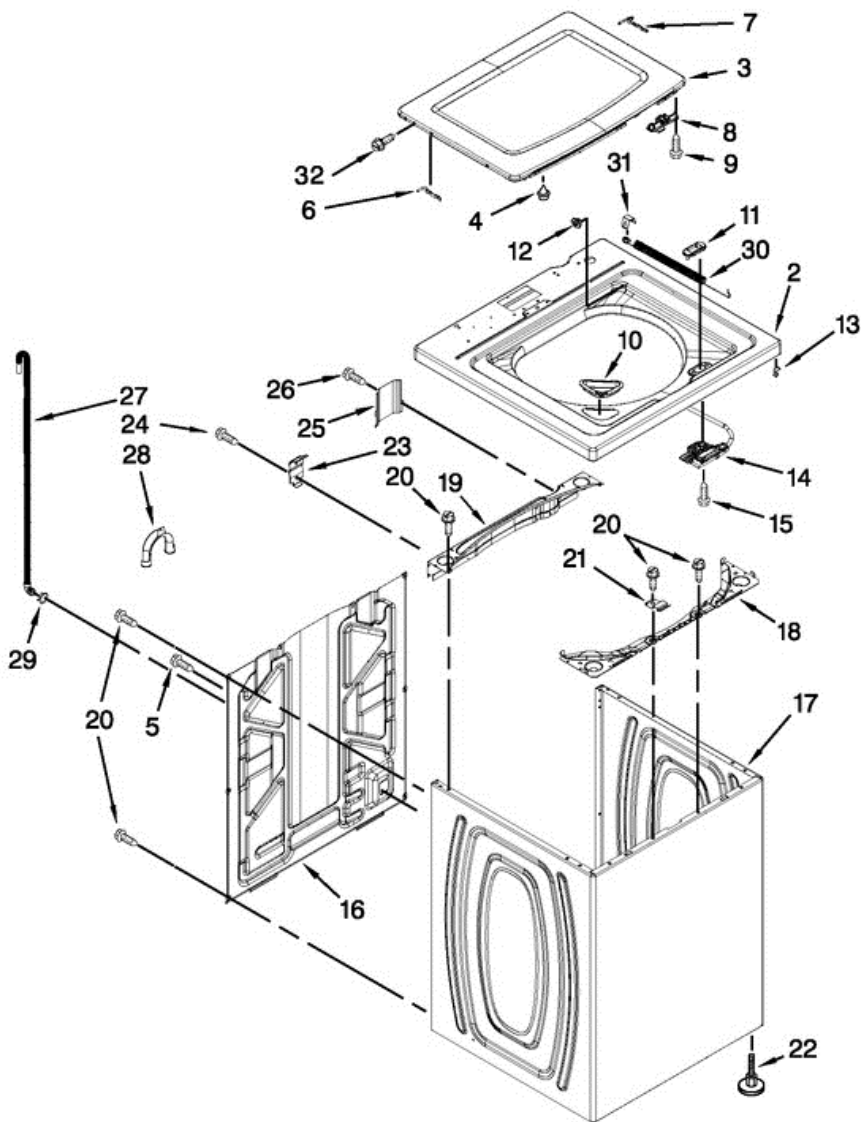

**7MWTW1605AW1 GABINETE**

## 7MWTW1605AW1 GABINETE

2	W10354405	TOP (WHITE)
3	W10354410	WHITE
4	9724509	BUMPER, LID
5	9740848	SCREW
6	91770	HINGE, LID (LEFT)
7	W10202542	HINGE, LID (RIGHT)
8	W10240513	STRIKE, LID LOCK
9	W10273971	SCREW
10	W10192089	DISPENSER, BLEACH
11	W10392041	BEZEL, LID LOCK
12	8319539	BEARING, LID HINGE
13	90016	CLIP, HARNESS
14	W10238287	LATCH, LID LOCK ASSEMBLY
15	8281163	SCREW
16	W10250884	PANEL REAR
17	W10251994	CABINET (WHITE)
18	W10215098	BRACE, CABINET TOP FRONT
19	W10215099	BRACE, CABINET TOP REAR
20	1157158	SCREW
21	W10248088	LOCK, TOP
22	W10397767	FOOT ASSEMBLY, LEVELING
23	W10215102	HINGE, TOP
24	W10142728	SCREW
25	W10215139	COVER, HARNESS
26	3400076	SCREW
27	W10221546	HOSE, OUTER DRAIN ASSEMBLY
28	W10280024	U-BEND, DRAIN HOSE
29	356138	CLAMP, HOSE
30	W10354402	SPRING, ASSEMBLY
31	3350828	CLIP-CYLINDER RETAINER
32	W10119872	SCREW

## 7MWTW1605AW1 TABLERO

1	W10448571	PANEL, CONSOLE
2	8536939	CLIP, SPRING
3	8566035	END CAP (LEFT) (WHITE)
4	8566032	END CAP (RIGHT) (WHITE)
5	8312709	CLIP, CONSOLE
6	W10456682	CONTROL UNIT ASSEMBLY, MACHINE & MOTOR
7	W10461159	PANEL, CONSOLE REAR COVER
8	1157158	SCREW
9	W10285512	SWITCH, ROTARY ENCODER (4 POSITION)
10	90767	SCREW
11	W10276649	CORD, POWER
12	3400076	SCREW
13	W10034750	KNOB, TIMER (WHITE/METALLIC)
14	W10034380	KNOB, CONTROL (WHITE/METALLIC)
15	W10285518	SWITCH, ROTARY ENCODER (5 POSITION)
16	W10291176	HARNESS, UPPER
17	W10472844	INLET ASSEMBLY, WATER
18	W10423127	HARNESS, VALVE
19	353362	WASHER, FILTER
20	W10194210	HOSE, WATER INLET (COLD WATER)
20	W10194211	HOSE, WATER INLET (HOT WATER)
21	W10242307	WASHER, INLET HOSE
22	W10285511	SWITCH, ROTARY ENCODER (2 POSITION)
23	8281163	SCREW
24	3400818	SCREW
25	W10251309	PUSHBUTTON, START