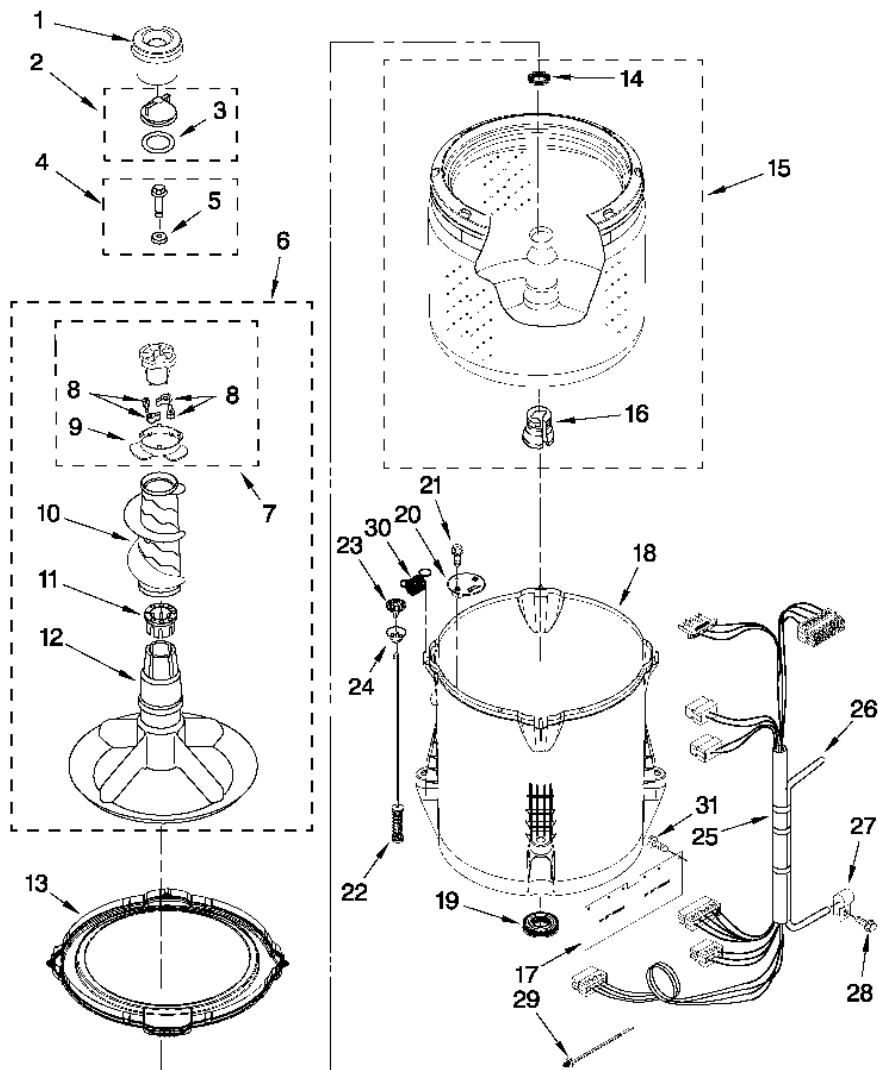

7MWTW1607AW0

7MWTW1607AW0

1	8575076A	DISPENSER,FABRIC SOFTENER
2	WPW10074580	CAP,BARRIER
3	WPW10072840	SEAL,INNER CAP
4	W10772621	SCREW AND WASHER
5	WP3949550	WASHER
6	285565	AGITATOR (COMPLETE)
7	285811	CAM,DRIVEN
8	80040	DOG,AGITATOR CLUTCH
9	WP3363661	BEARING,CAM
10	WP3348752	MOVER,CLOTHES
11	285587	SPACER,THRUST
12	WP3347288	AGITATOR
13	WPW10215108	RING,TUB
14	WP21366	NUT,SPANNER
15	W10358261	BASKET ASSEMBLY
16	WP389140	BLOCK,BASKET DRIVE
17	W10339098	SHIELD,SPLASH
18	W10238320	TUB (INCLUDES TUB SEAL)
19	W10324647	SEAL,TUB
20	WPW10215093	FILTER,DRAIN PUMP
21	WP8533928	SCREW
22	W10257088	DAMPER ASSEMBLY,TUB SUSPENSION
23	W10405423	BALL,SUSPENSION - NLA
24	W10256551	BUSHING - UPPER SUSPENSION
25	WPW10376574	HARNESS,LOWER(INCLUDES PRESSURE HOSE & CABLE TIE)
26	W10297436	HOSE,PRESSURE SWITCH
27	W10005430	CLAMP,CABLE
28	WPW10109200	SCREW
29	WPW10298887	CABLE TIE
30	W10348658	SPRING,TUB CENTERING
31	W10429200	RETAINER,PUSH-IN