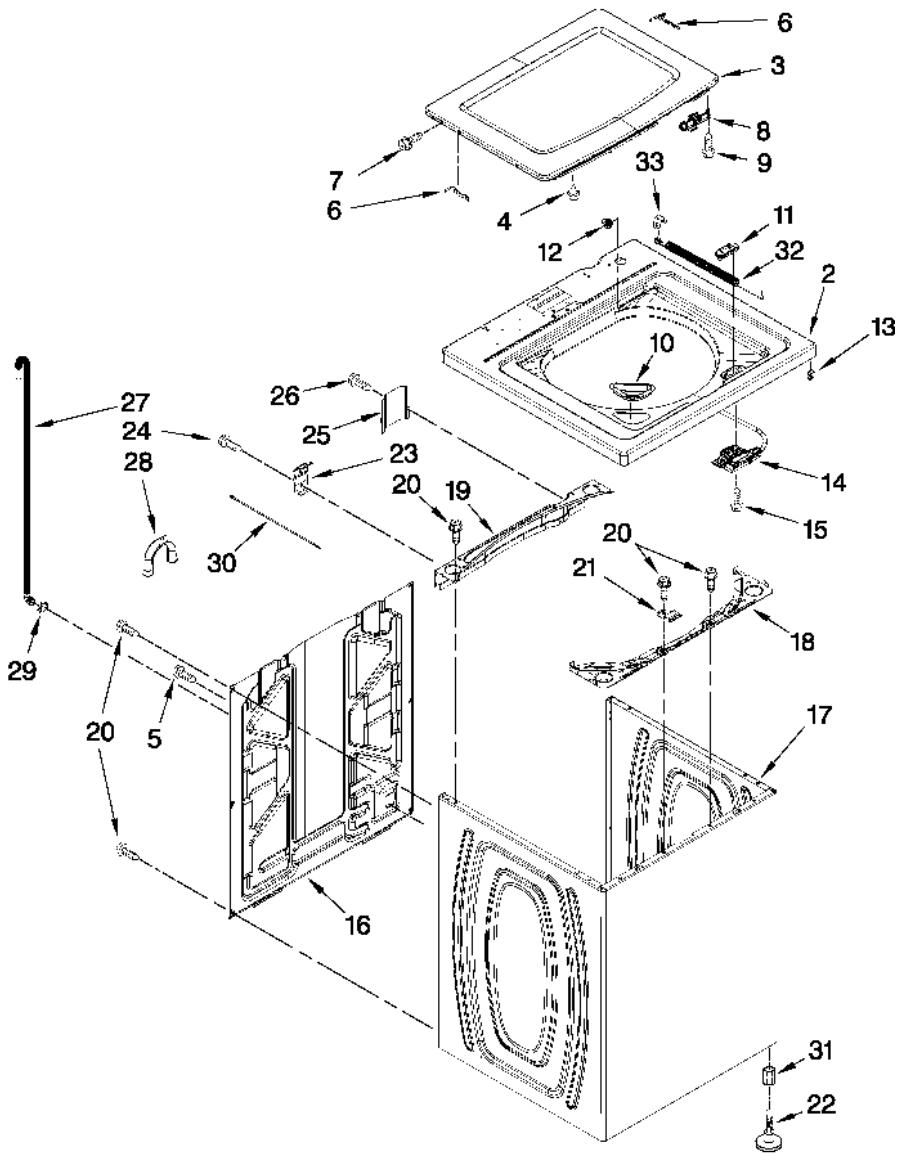

## 7MWTW1607AW0

1	W10468340	TECH SHEET
1	W10478095	INSTALLATION INSTRUCTIONS
1	W10509244	ENERGY GUIDE - <b>NLA</b>
1	W10509248	USE & CARE GUIDE
2	W10354405	TOP (WHITE)
3	WPW10354410	ASSEMBLY,LID AND BUMPER (WHITE)
4	WP9724509	BUMPER,LID
5	WP9740848	SCREW
6	WP91770	HINGE,LID (LEFT)
6	W10202542	HINGE,LID (RIGHT)
7	WPW10119828	SCREW
8	WPW10240513	STRIKE,LID LOCK (WHITE)
9	WPW10273971	SCREW
10	WPW10192089	DISPENSER,BLEACH
11	WPW10392041	BEZEL,LID LOCK (WHITE)
12	WP8319539	BEARING,LID HINGE
13	WP90016	CLIP,HARNESS
14	W10404050	LATCH,LID LOCK ASSEMBLY
15	WP8281163	SCREW (STAINLESS)
16	WPW10250884	PANEL,REAR
17	W10251994	CABINET (WHITE)
18	WPW10215098	BRACE,CABINET TOP - FRONT
19	W10512626	BRACE,CABINET TOP - REAR
20	WP489069	SCREW
21	WPW10248088	LOCK,TOP
22	W10739673	FOOT ASSEMBLY,LEVELING
23	W10215102	HINGE,TOP
24	WP489128	SCREW
25	W10676061	COVER,HARNESS
26	W10846509	SCREW
27	W10826733	HOSE,OUTER DRAIN ASSEMBLY
28	WPW10280024	U-BEND,DRAIN HOSE
29	WP356138	CLAMP,HOSE
30	WPW10339879	TIE,CABLE
31	WP3359452	NUT,HEX
32	W10354402	SPRING ASSEMBLY
33	3350828	CLIP,CYLINDER RETAINER

## 7MWTW1607AW0

1	WPW10498274	PANEL,CONSOLE
2	WP8536939	CLIP,SPRING
3	WP8565957	END CAP (LEFT) (WHITE)
4	WP8565954	END CAP (RIGHT) (WHITE)
5	WP8312709	CLIP,CONSOLE
6	W10511901	CONTROL UNIT ASSEMBLY,MACHINE & MOTOR
7	WPW10461159	PANEL,CONSOLE REAR COVER
8	WP489069	SCREW
9	WPW10268911	SWITCH,WATER LEVEL
10	WP90767	SCREW
11	WPW10525194	CORD,POWER
12	W10846509	SCREW
13	WPW10034750	ASSEMBLY,TIMER KNOB (WHITE/METALLIC)
14	WPW10034380	ASSEMBLY,CONTROL KNOB (WHITE/METALLIC)
15	WPW10285512	SWITCH,ROTARY ENCODER (4 POSITION)
16	W10291174	HARNESS,UPPER
17	WPW10683653	INLET ASSEMBLY,WATER
18	W10876654	HARNESS,VALVE
19	WP8281163	SCREW (STAINLESS)
20	WP3400818	SCREW
21	W10348582	CLAMP,HOSE
22	WPW10251309	PUSH BUTTON,START