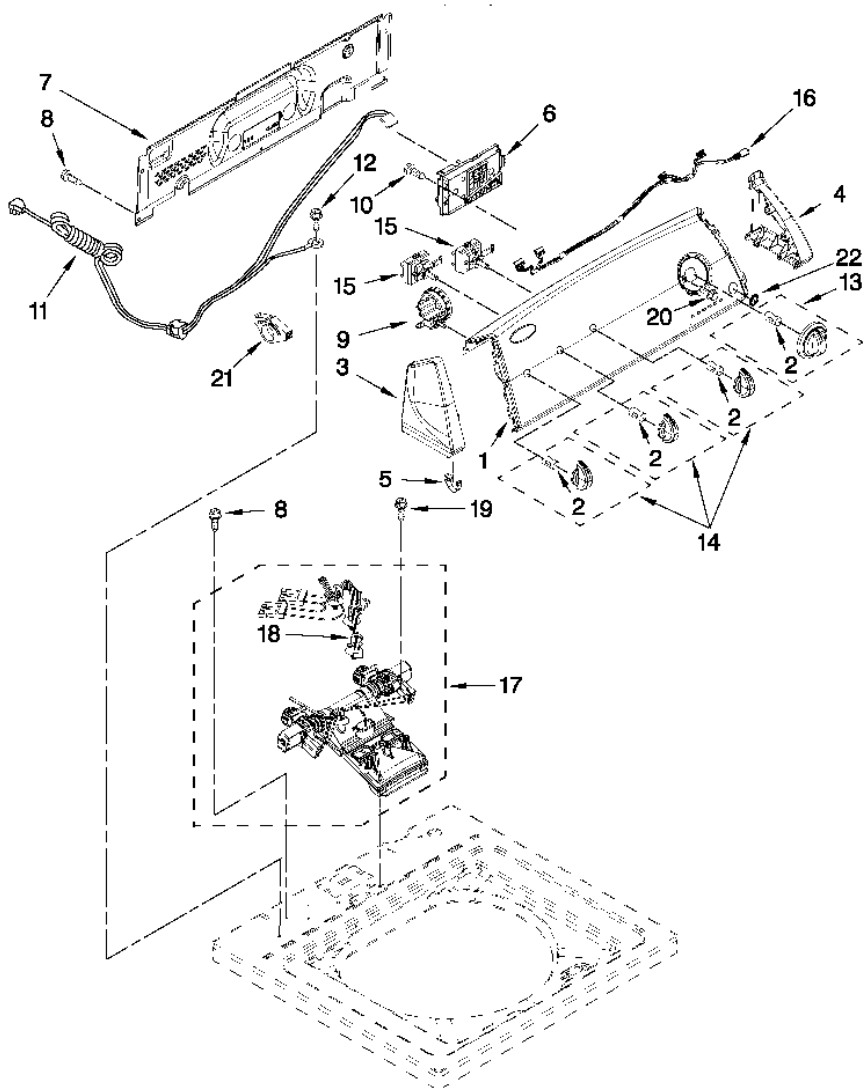

## 7MWTW1607AW0

1	W10468340	TECH SHEET
1	W10478095	INSTALLATION INSTRUCTIONS
1	W10509244	ENERGY GUIDE - <b>NLA</b>
1	W10509248	USE & CARE GUIDE
2	W10354405	TOP (WHITE)
3	WPW10354410	ASSEMBLY,LID AND BUMPER (WHITE)
4	WP9724509	BUMPER,LID
5	WP9740848	SCREW
6	WP91770	HINGE,LID (LEFT)
6	W10202542	HINGE,LID (RIGHT)
7	WPW10119828	SCREW
8	WPW10240513	STRIKE,LID LOCK (WHITE)
9	WPW10273971	SCREW
10	WPW10192089	DISPENSER,BLEACH
11	WPW10392041	BEZEL,LID LOCK (WHITE)
12	WP8319539	BEARING,LID HINGE
13	WP90016	CLIP,HARNESS
14	W10404050	LATCH,LID LOCK ASSEMBLY
15	WP8281163	SCREW (STAINLESS)
16	WPW10250884	PANEL,REAR
17	W10251994	CABINET (WHITE)
18	WPW10215098	BRACE,CABINET TOP - FRONT
19	W10512626	BRACE,CABINET TOP - REAR
20	WP489069	SCREW
21	WPW10248088	LOCK,TOP
22	W10739673	FOOT ASSEMBLY,LEVELING
23	W10215102	HINGE,TOP
24	WP489128	SCREW
25	W10676061	COVER,HARNESS
26	W10846509	SCREW
27	W10826733	HOSE,OUTER DRAIN ASSEMBLY
28	WPW10280024	U-BEND,DRAIN HOSE
29	WP356138	CLAMP,HOSE
30	WPW10339879	TIE,CABLE
31	WP3359452	NUT,HEX
32	W10354402	SPRING ASSEMBLY
33	3350828	CLIP,CYLINDER RETAINER

## 7MWTW1607AW0

1	WPW10498274	PANEL,CONSOLE
2	WP8536939	CLIP,SPRING
3	WP8565957	END CAP (LEFT) (WHITE)
4	WP8565954	END CAP (RIGHT) (WHITE)
5	WP8312709	CLIP,CONSOLE
6	W10511901	CONTROL UNIT ASSEMBLY,MACHINE & MOTOR
7	WPW10461159	PANEL,CONSOLE REAR COVER
8	WP489069	SCREW
9	WPW10268911	SWITCH,WATER LEVEL
10	WP90767	SCREW
11	WPW10525194	CORD,POWER
12	W10846509	SCREW
13	WPW10034750	ASSEMBLY,TIMER KNOB (WHITE/METALLIC)
14	WPW10034380	ASSEMBLY,CONTROL KNOB (WHITE/METALLIC)
15	WPW10285512	SWITCH,ROTARY ENCODER (4 POSITION)
16	W10291174	HARNESS,UPPER
17	WPW10683653	INLET ASSEMBLY,WATER
18	W10876654	HARNESS,VALVE
19	WP8281163	SCREW (STAINLESS)
20	WP3400818	SCREW
21	W10348582	CLAMP,HOSE
22	WPW10251309	PUSH BUTTON,START