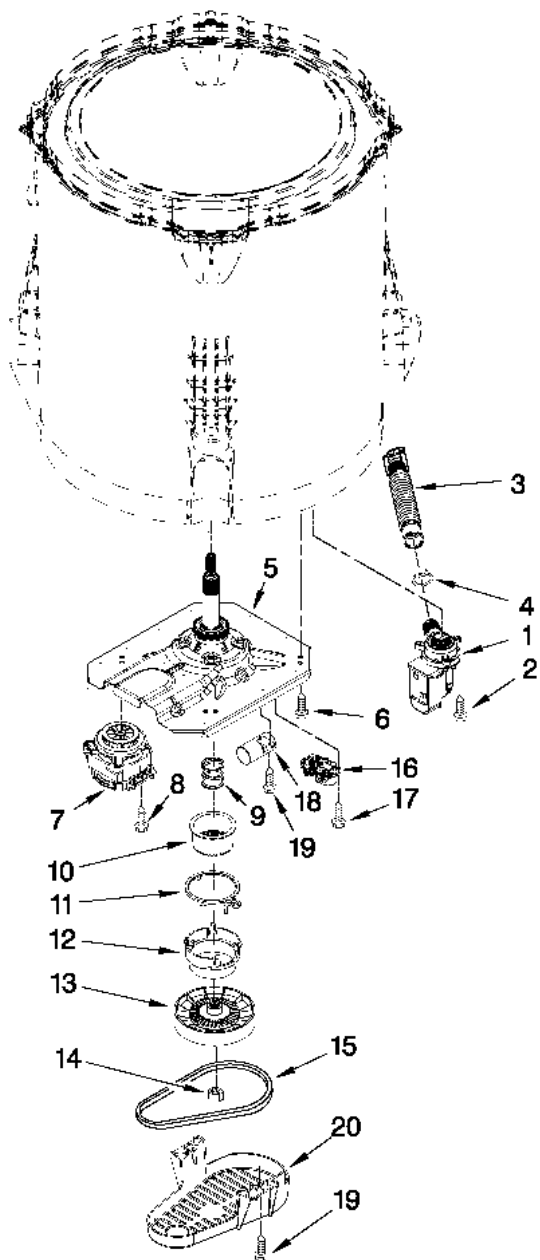

7MWTW1607AW0

7MWTW1607AW0

1	WPW10276397	PUMP ASSEMBLY,DRAIN
2	WPW10004910	SCREW
3	W10899966	HOSE,INNER DRAIN ASSEMBLY
4	WP285655	CLAMP,HOSE
5	W10771759	GEARCASE ASSEMBLY
6	WPW10249633	SCREW
7	WPW10677715	MOTOR,DRIVE
8	W10182109	SCREW
9	W10006382	SPRING,SPLUTCH
10	W10006352	SLIDER,SPLUTCH (INCLUDES ITEMS 9,11,12 AND 13)
11	W10721967	CAM RING,SPLUTCH
12	W10006354	CAM,SPLUTCH
13	W10721967	PULLEY
14	W10759923	NUT,PULLEY
15	WPW10006384	BELT,DRIVE
16	WPW10006355	ACTUATOR,SHIFT
17	9741052	SCREW
18	WPW10625045	CAPACITOR,MOTOR RUN
19	WP22001995	SCREW
20	WPW10427633	SHIELD,PULLEY COVER

*NOTA: SI EL CODIGO DEL ARTICULO QUE NECESITA NO APARECE EN NUESTRA PAGINA WEB, ES PROBABLE QUE SEA SOBRE PEDIDO O ESTE OBSOLETO.

FAVOR DE COMUNICARSE A NUESTRAS OFICINAS PARA MAYOR INFORMACION

TELEFONOS: 83377949, 83377999 Y 83373889.