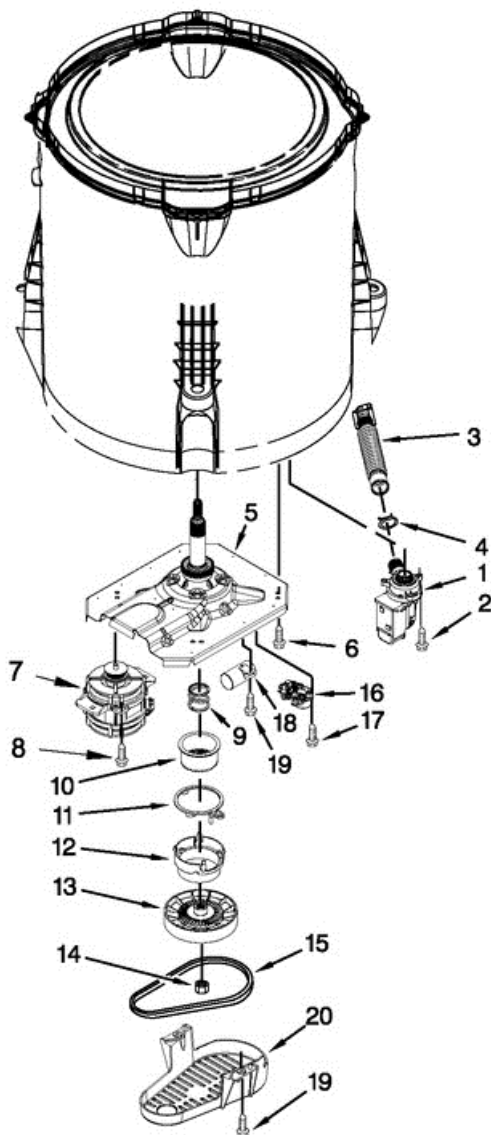

Distribuidor Autorizado

SurteRápido.com

Venta de Refacciones
Electrodomesticas

7MWTW1700AQ0 TRANSMISION