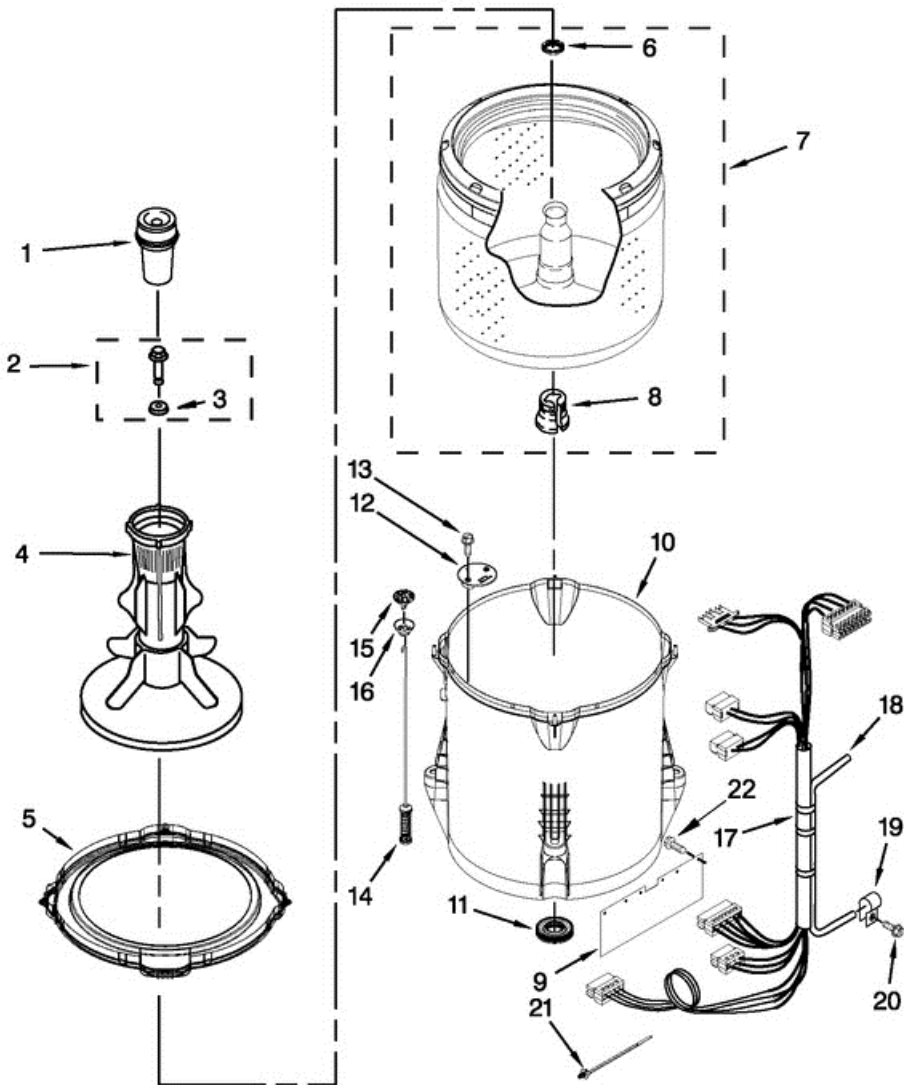

## 7MWTW1700AQ0 TABLERO

1	W10544406	PANEL, CONSOLE
2	8536939	CLIP, SPRING
3	8312709	CLIP, CONSOLE
4	W10484681	CONTROL UNIT ASSEMBLY, MACHINE & MOTOR
5	W10409320	PANEL, CONSOLE REAR COVER
6	1157158	SCREW
7	W10450959	SWITCH, WATER LEVEL
8	W10348582	CLAMP, HOSE
9	W10525192	CORD, POWER
10	3400076	SCREW
11	W10453946	KNOB, TIMER (WHITE)
12	W10453947	KNOB, CONTROL (WHITE)
13	W10414397	SWITCH, ROTARY ENCODER
14	W10475254	HARNESS, UPPER
15	W10472844	INLET ASSEMBLY, WATER
16	W10339879	TIE, CABLE
17	W10423127	HARNESS, VALVE
18	W10251309	PUSHBUTTON, START
19	353362	WASHER, FILTER
20	W10194210	HOSE, WATER INLET (COLD WATER)
20	W10194211	HOSE, WATER INLET (HOT WATER)
21	W10242307	WASHER, INLET HOSE

**7MWTW1700AQ0 TINAS**

**7MWTW1700AQ0 TINAS**

1	63580	DISPENSER ASSEMBLY, FABRIC SOFTENER
2	W10003790	SCREW & WASHER
3	3949550	WASHER
4	63235	AGITATOR ASSEMBLY
5	W10215107	RING-TUB
6	21366	NUT, SPANNER
7	W10389330	BASKET ASSEMBLY
8	389140	BLOCK, BASKET DRIVE
9	W10339098	SHIELD, SPLASH
10	W10238320	TUB (INCLUDES TUB SEAL)
11	W10006371	SEAL, TUB
12	W10215093	FILTER, DRAIN PUMP
13	8533928	SCREW
14	W10257088	DAMPER ASS. TUB SUSPENSION (BALL & BUSHING)
15	W10405423	BALL, SUSPENSION (SET OF 4 - SUSPENSION BUSHINGS)
16	W10256551	BUSHING - UPPER SUSPENSION (SUSPENSION BALLS)
17	W10376574	HARNESS, LOWER ( PRESSURE HOSE & CABLE TIE)
18	W10297436	HOSE, PRESSURE SWITCH
19	W10005430	CLAMP, CABLE
20	8533943	SCREW
21	W10298887	CABLE TIE
22	W10429200	