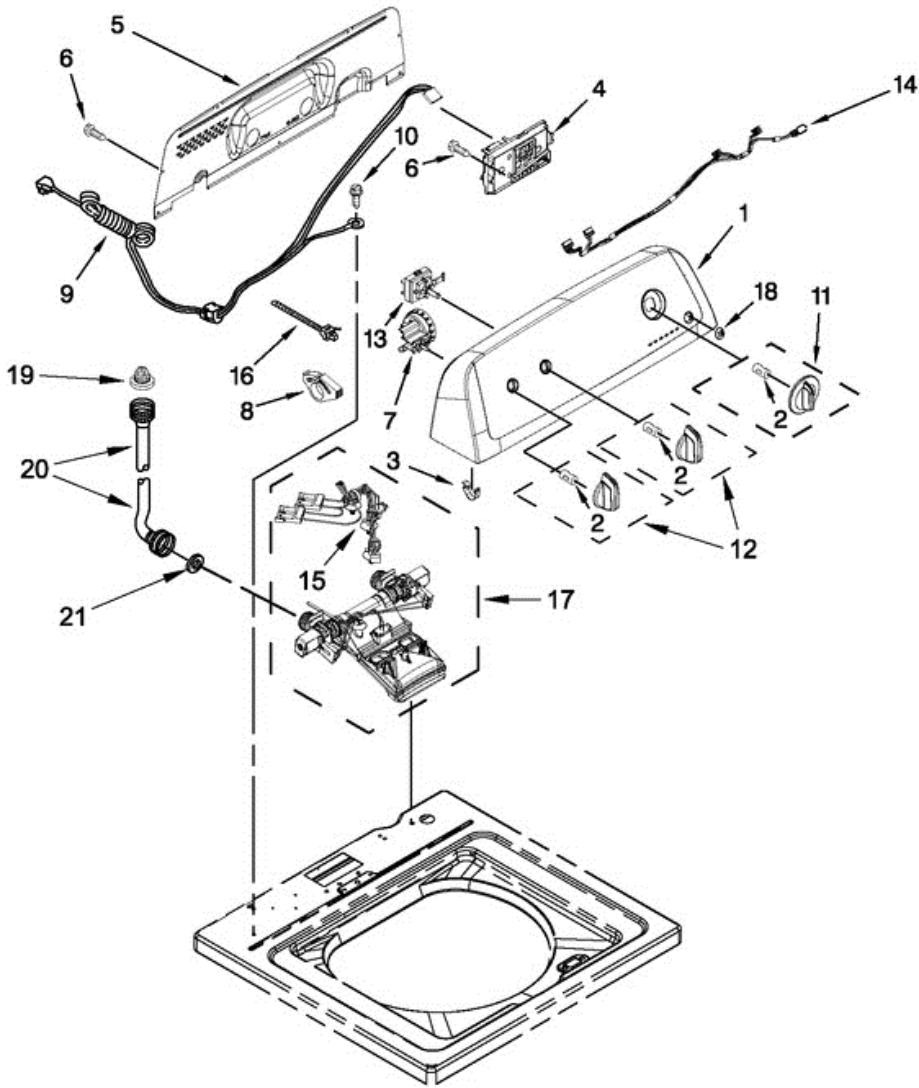

## 7MWTW1700AQ0 GABINETE

2	W10251299	TOP (WHITE)
3	W10251302	LID & BUMPER ASSEMBLY (WHITE)
4	9724509	BUMPER, LID
5	9740848	SCREW
6	91770	HINGE, LID
7	W10119872	SCREW
8	W10240513	STRIKE, LID LOCK
9	W10273971	SCREW
10	W10192089	DISPENSER, BLEACH
11	W10392041	BEZEL, LID LOCK
12	21258	BEARING, LID HINGE
13	90016	CLIP, HARNESS
14	W10238287	LATCH, LID LOCK ASSEMBLY
15	8281163	SCREW
16	W10250884	PANEL REAR
17	W10251994	CABINET (WHITE)
18	W10215098	BRACE, CABINET TOP FRONT
19	W10215099	BRACE, CABINET TOP REAR
20	1157158	SCREW
21	W10248088	LOCK, TOP
22	W10397767	FOOT ASSEMBLY, LEVELING
23	W10215102	HINGE, TOP
24	W10142728	SCREW
25	W10215139	COVER, HARNESS
26	3400076	SCREW
27	W10221546	HOSE, OUTER DRAIN ASSEMBLY
28	W10280024	U-BEND, DRAIN HOSE
29	356138	CLAMP, HOSE
30	W10339879	TIE, CABLE
31	3359452	NUT, HEX

## 7MWTW1700AQ0 TABLERO

1	W10544406	PANEL, CONSOLE
2	8536939	CLIP, SPRING
3	8312709	CLIP, CONSOLE
4	W10484681	CONTROL UNIT ASSEMBLY, MACHINE & MOTOR
5	W10409320	PANEL, CONSOLE REAR COVER
6	1157158	SCREW
7	W10450959	SWITCH, WATER LEVEL
8	W10348582	CLAMP, HOSE
9	W10525192	CORD, POWER
10	3400076	SCREW
11	W10453946	KNOB, TIMER (WHITE)
12	W10453947	KNOB, CONTROL (WHITE)
13	W10414397	SWITCH, ROTARY ENCODER
14	W10475254	HARNESS, UPPER
15	W10472844	INLET ASSEMBLY, WATER
16	W10339879	TIE, CABLE
17	W10423127	HARNESS, VALVE
18	W10251309	PUSHBUTTON, START
19	353362	WASHER, FILTER
20	W10194210	HOSE, WATER INLET (COLD WATER)
20	W10194211	HOSE, WATER INLET (HOT WATER)
21	W10242307	WASHER, INLET HOSE