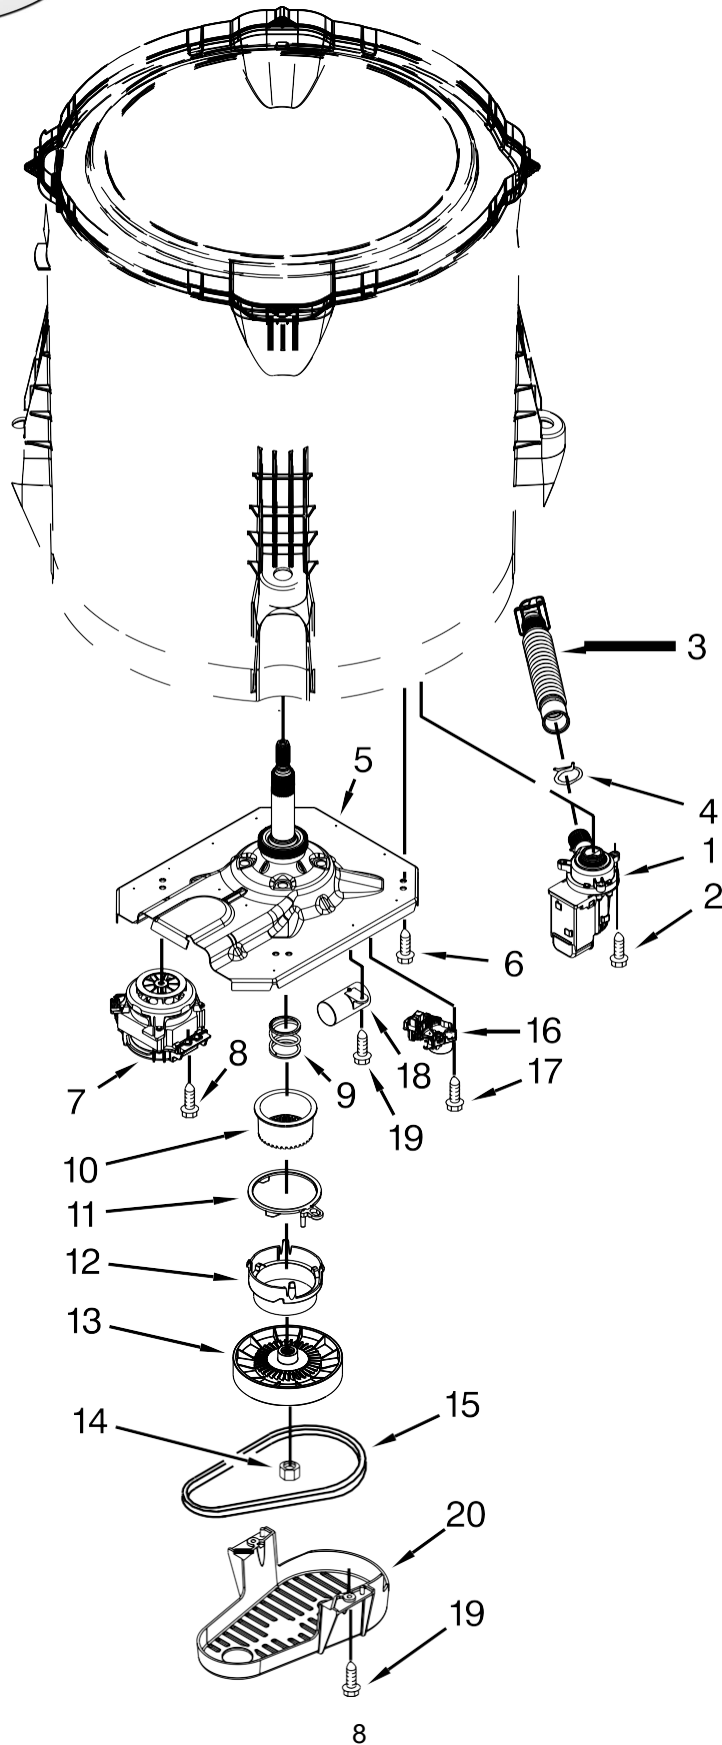

Lavadora Whirlpool 7MWTW9920EM0

Lavadora Whirlpool 7MWTW9920EM0

<u>Illus.</u> <u>No.</u>	<u>Part No.</u>	<u>Description</u>
1	W10465543	Pump Assembly, Drain
2	W10004910	Screw
3	W10215091	Hose, Inner Drain Assembly
4	8317496	Clamp, Hose
5	W10473144	Gearcase Assembly
6	W10249633	Screw
7	W10416654	Motor, Drive

<u>Illus.</u> <u>No.</u>	<u>Part No.</u>	<u>Description</u>
8	W10094780	Screw
9	W10006382	Spring, Splutch
10	W10006352	Slider, Splutch
11	W10006353	Cam Ring, Splutch
12	W10006354	Cam, Splutch
13	W10006356	Pulley
14	W10163336	Nut, Pulley
15	W10006384	Belt, Drive

<u>Illus.</u> <u>No.</u>	<u>Part No.</u>	<u>Description</u>
16	W10006355	Actuator, Shift
17	9741052	Screw
18	W10390451	Capacitor, Motor Run
19	357640	Screw
20	W10427633	Shield, Pulley Cover