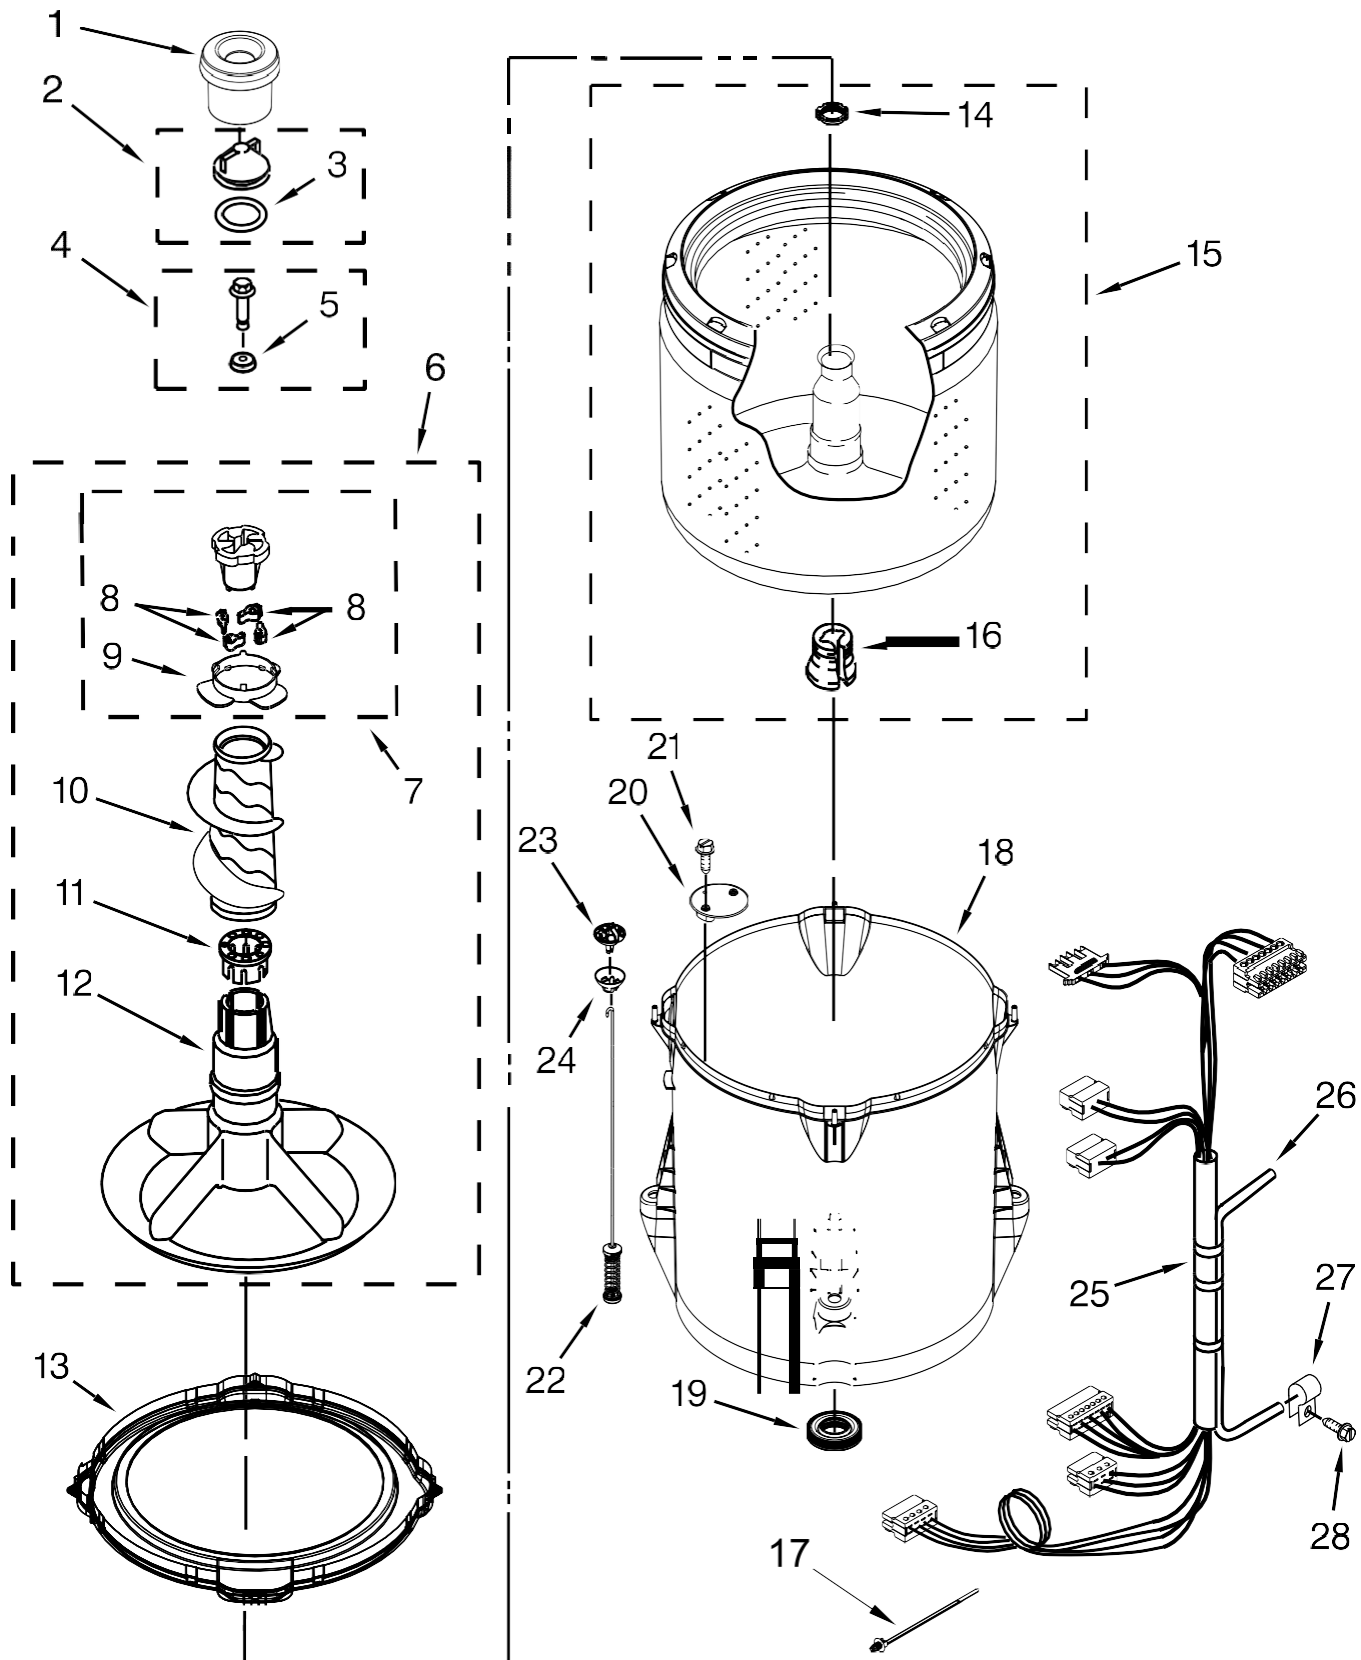

Lavadora Whirlpool 7MWTW9920EMO

<u>Illus. No.</u>	<u>Part No.</u>	<u>Description</u>
1	8575076	Dispenser, Fabric Softener
2	3354733	Cap, Barrier
3	W10072840	Seal, Inner Cap
4	W10003790	Screw & Washer
5	3949550	Washer
6	3348117	Agitator (Complete)
7	3363663	Cam, Driven
8	3366877	Dog, Agitator Clutch
9	3363661	Bearing, Cam
10	3348752	Mover, Clothes
11	3350389	Spacer, Thrust
12	3347288	Agitator

<u>Illus. No.</u>	<u>Part No.</u>	<u>Description</u>
13	W10215107	Ring, Tub
14	21366	Nut, Spanner
15	W10358261	Basket Assembly
16	389140	Block, Basket Drive
17	W10267532	Cable Tie
18	W10238320	Tub (Includes Tub Seal)
19	W10006371	Seal, Tub
20	W10215093	Filter, Drain Pump
21	8533928	Screw
22	W10257088	Damper Assembly, Tub Suspension (Set Of 4-Includes Ball & Bushing)

<u>Illus. No.</u>	<u>Part No.</u>	<u>Description</u>
23	W10405423	Ball, Suspension (Set of 4 - Includes Suspension Bushings)
24	W10256551	Bushing - Upper Suspension (Set of 4 - Includes Suspension Balls)
25	W10504125	Harness, Lower (Includes Pressure Hose & Cable Tie)
26	W10297436	Hose, Pressure Switch
27	W10005430	Clamp, Cable
28	8533943	Screw