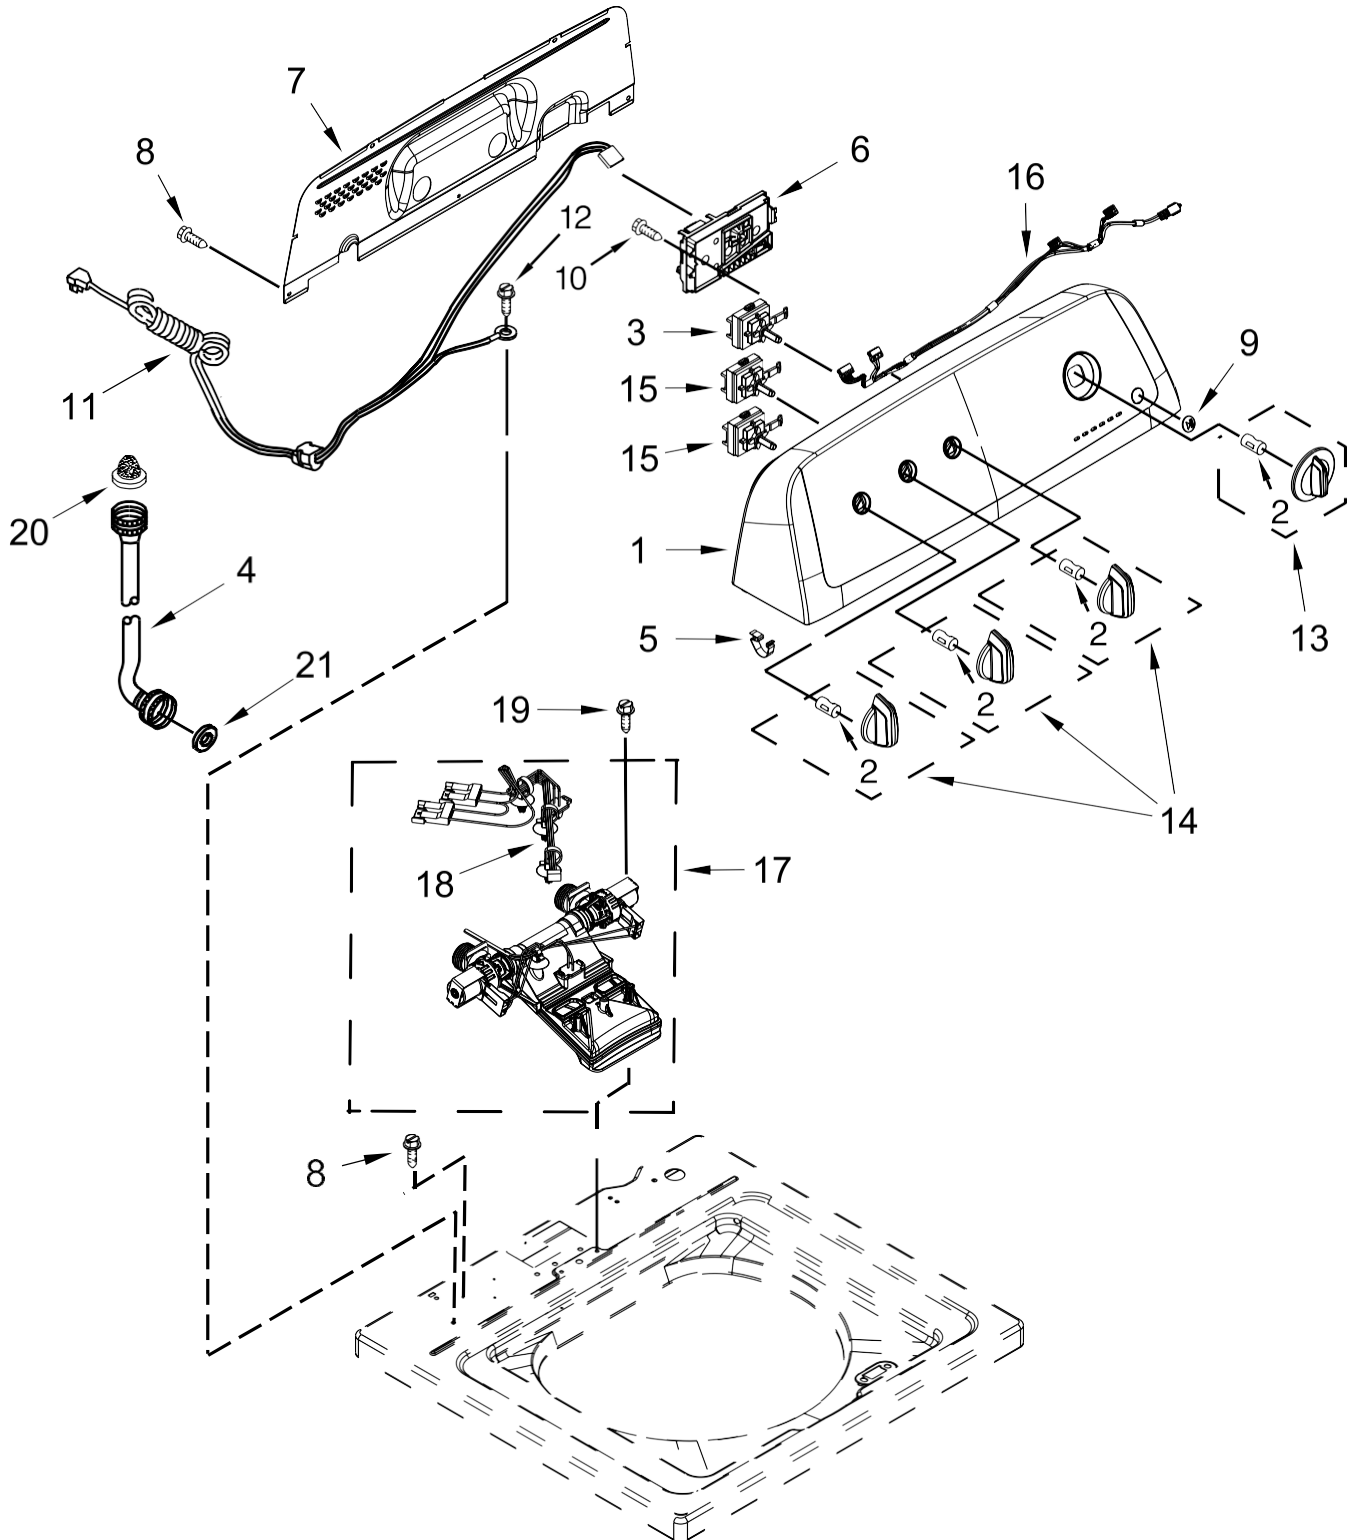

Lavadora Whirlpool 7MWTW1700BQ0

Lavadora Whirlpool 7MWTW9920EM0

<u>Illus.</u> <u>No.</u>	<u>Part No.</u>	<u>Description</u>
1		Literature Parts
	W10478095	Installation Instructions
	W10564678	Use & Care Guide
	W10468340	Tech Sheet
	W10566788	Energy Guide
2		Top
	W10251299	White
3		Lid & Bumper Assembly
	W10251302	White
4	9724509	Bumper, Lid
5	9740848	Screw
6	91770	Hinge, Lid
7	W10119872	Screw
8	W10240513	Strike, Lid Lock

<u>Illus.</u> <u>No.</u>	<u>Part No.</u>	<u>Description</u>
	21	W10248088 Lock, Top
22	W10397994	Foot, Leveling
23	W10215102	Hinge, Top
24	W10142728	Screw
25	W10215139	Cover, Harness
26	3400076	Screw
27	W10221546	Hose, Outer Drain Assembly
28	W10280024	U-Bend, Drain Hose
29	356138	Clamp, Hose
30	W10339879	Tie, Cable

Lavadora Whirlpool 7MWTW9920EM0

<u>Illus. No.</u>	<u>Part No.</u>	<u>Description</u>
1	W10552346	Panel, Console
2	8536939	Clip, Spring
3	W10414381	Switch, Rotary Encoder (2 Position)
4		Hose, Water Inlet
	W10194210	Cold Water
	W10194211	Hot Water
5	8312709	Clip, Console
6	W10570356	Control Unit Assembly
7	W10409320	Panel, Console Rear Cover
8	1157158	Screw

<u>Illus. No.</u>	<u>Part No.</u>	<u>Description</u>
9	W10251309	Push Button, Start
10	90767	Screw
11	W10525192	Cord, Power
12	3400076	Screw
13		Knob, Timer
	W10453946	White
14		Knob, Control
	W10453947	White
15	W10414397	Switch, Rotary Encoder (3 Position)
16	W10291183	Harness, Upper
17	W10472844	Inlet Assembly, Water