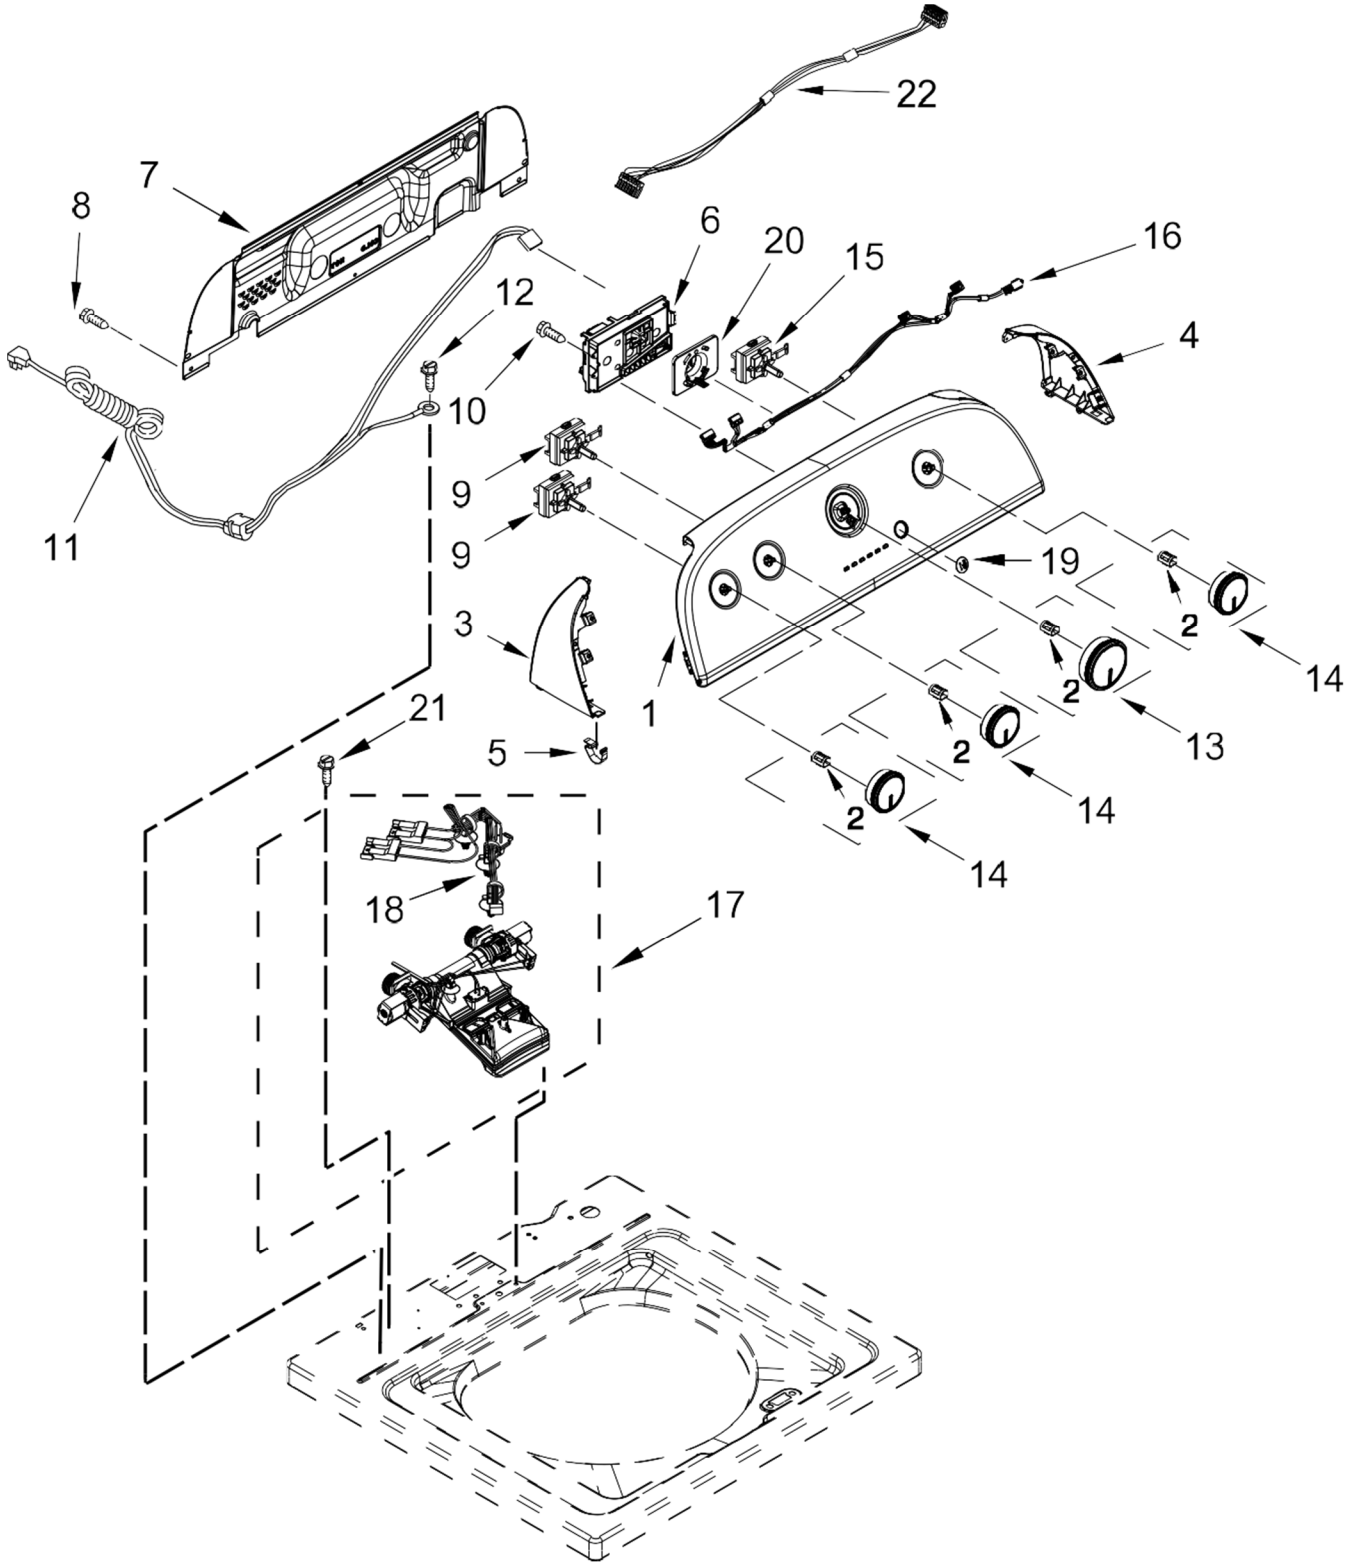

Distribuidor Autorizado

SurteRápido.com

Venta de Refacciones
Electrodomesticas

LAVADORA 7MWTW1700EM0