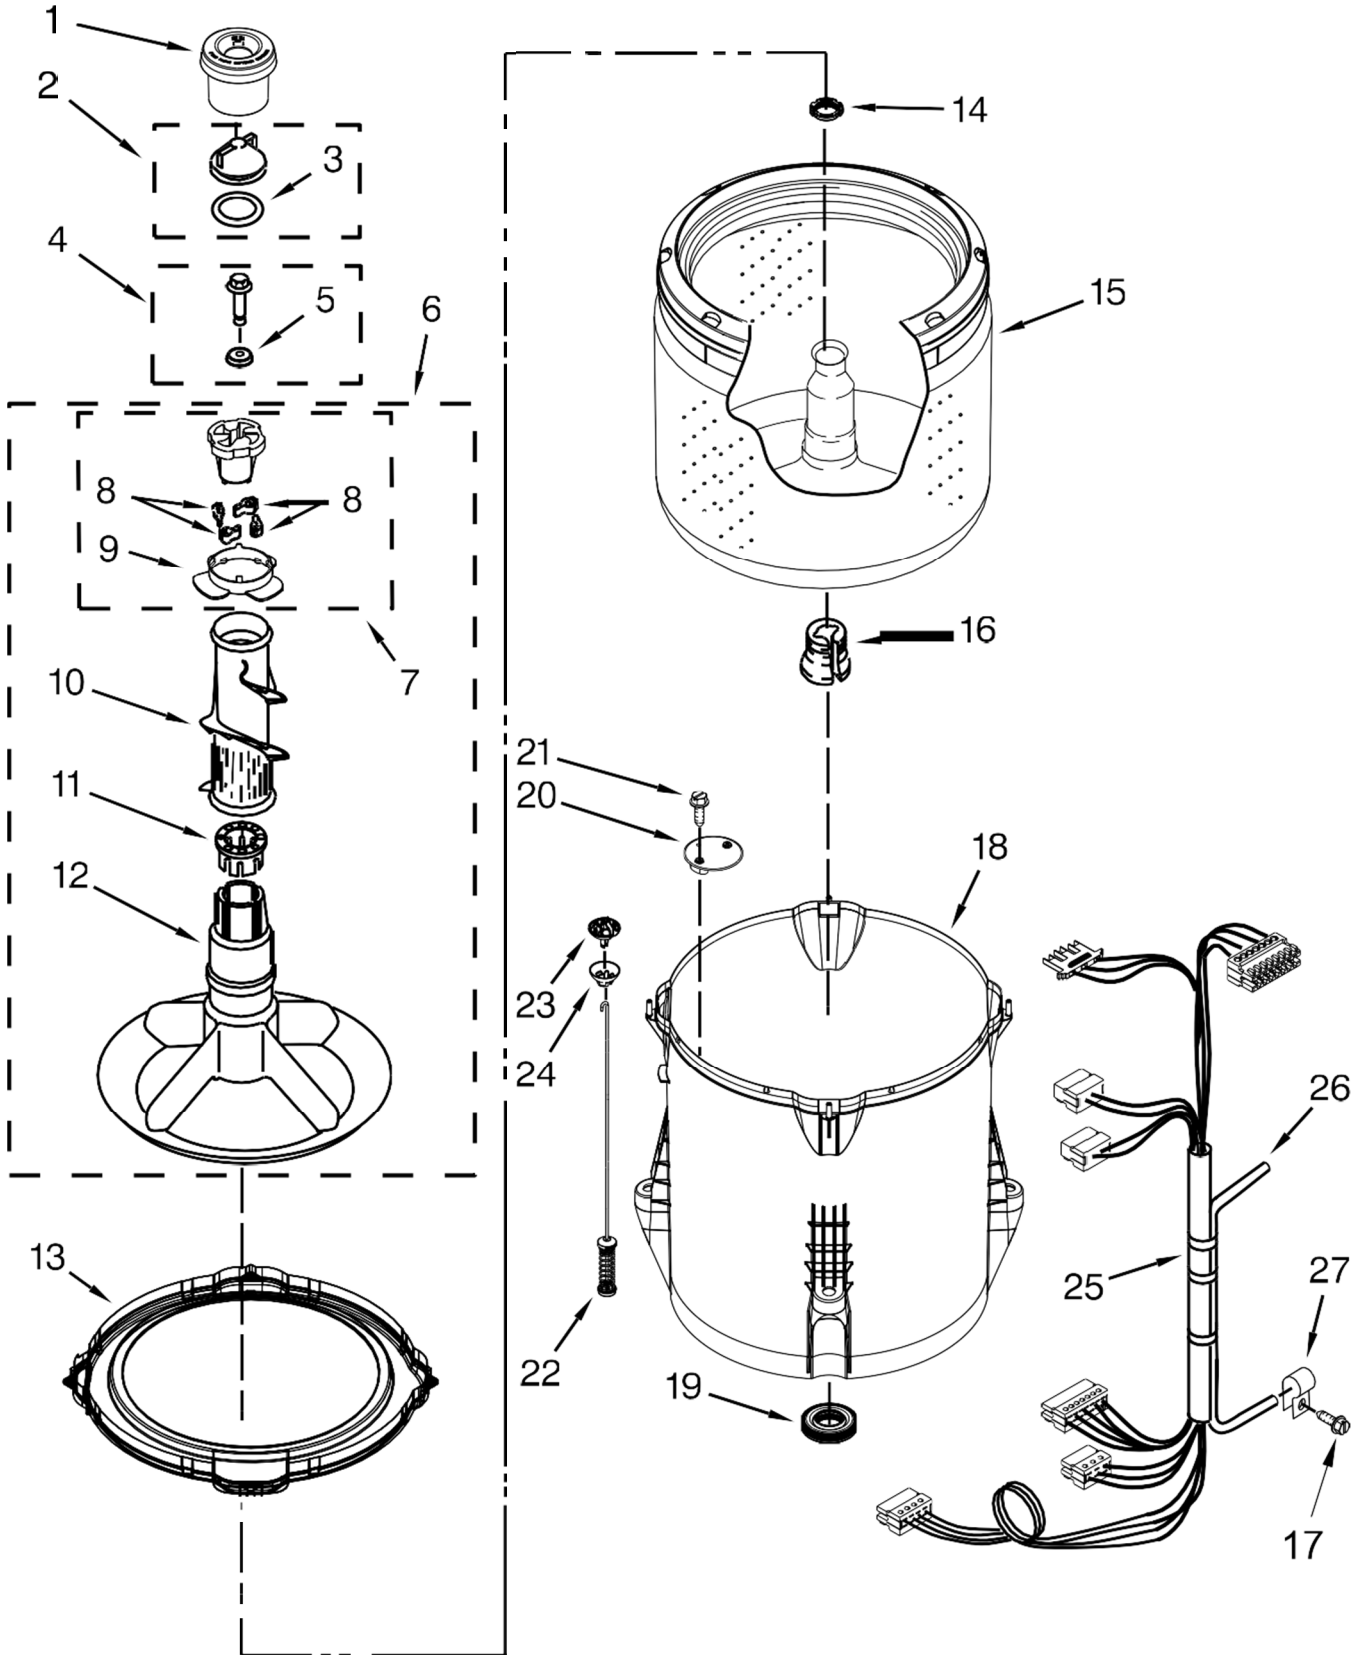

LAVADORA 7MWTW1700EM0