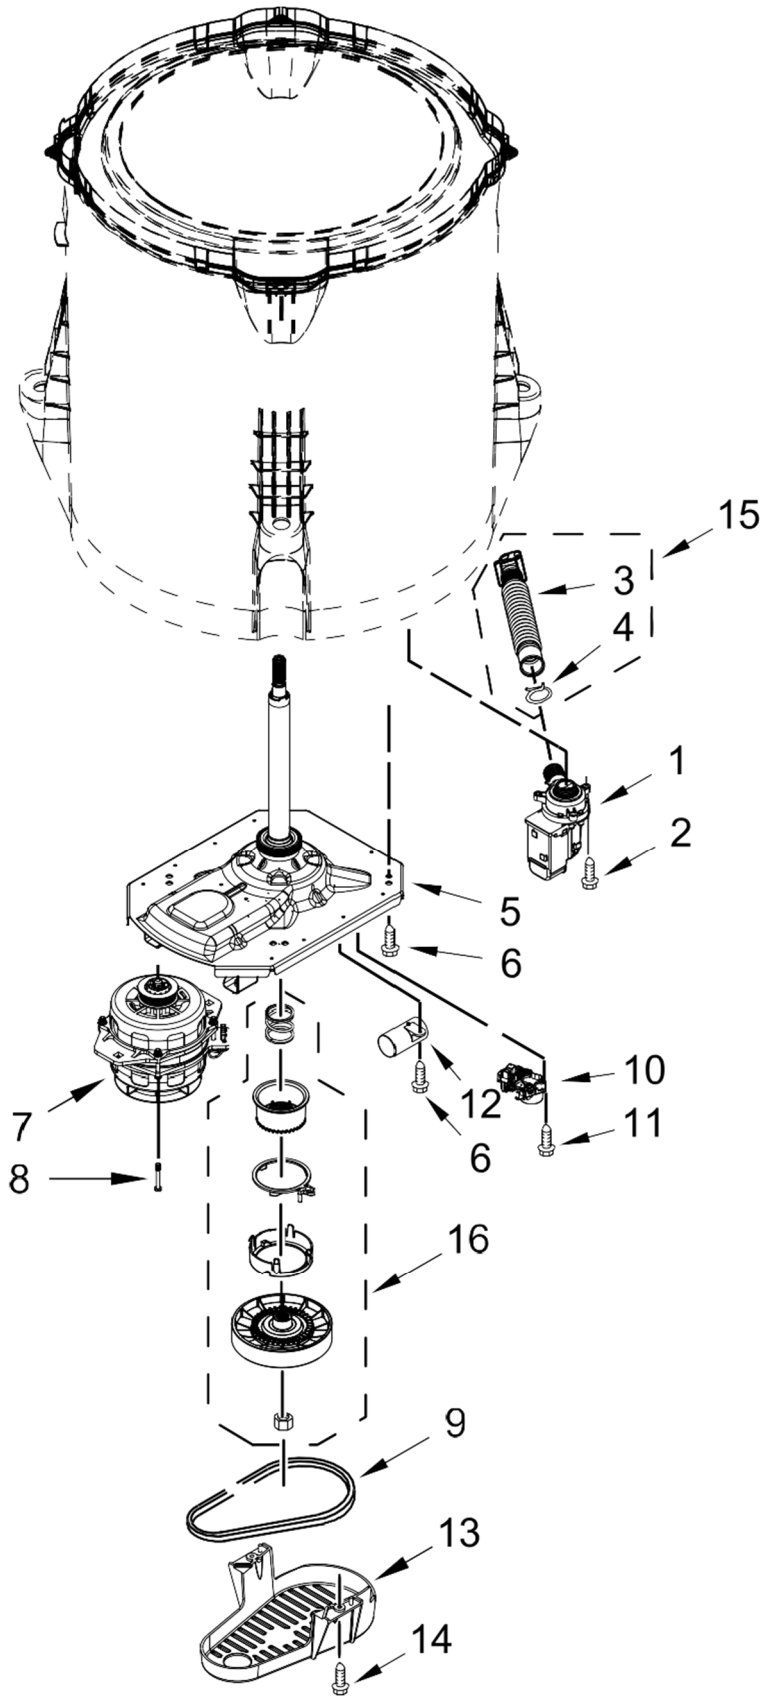

Distribuidor Autorizado

SurteRápido.com

Venta de Refacciones
Electrodomesticas

LAVADORA 7MWTW1700EM0