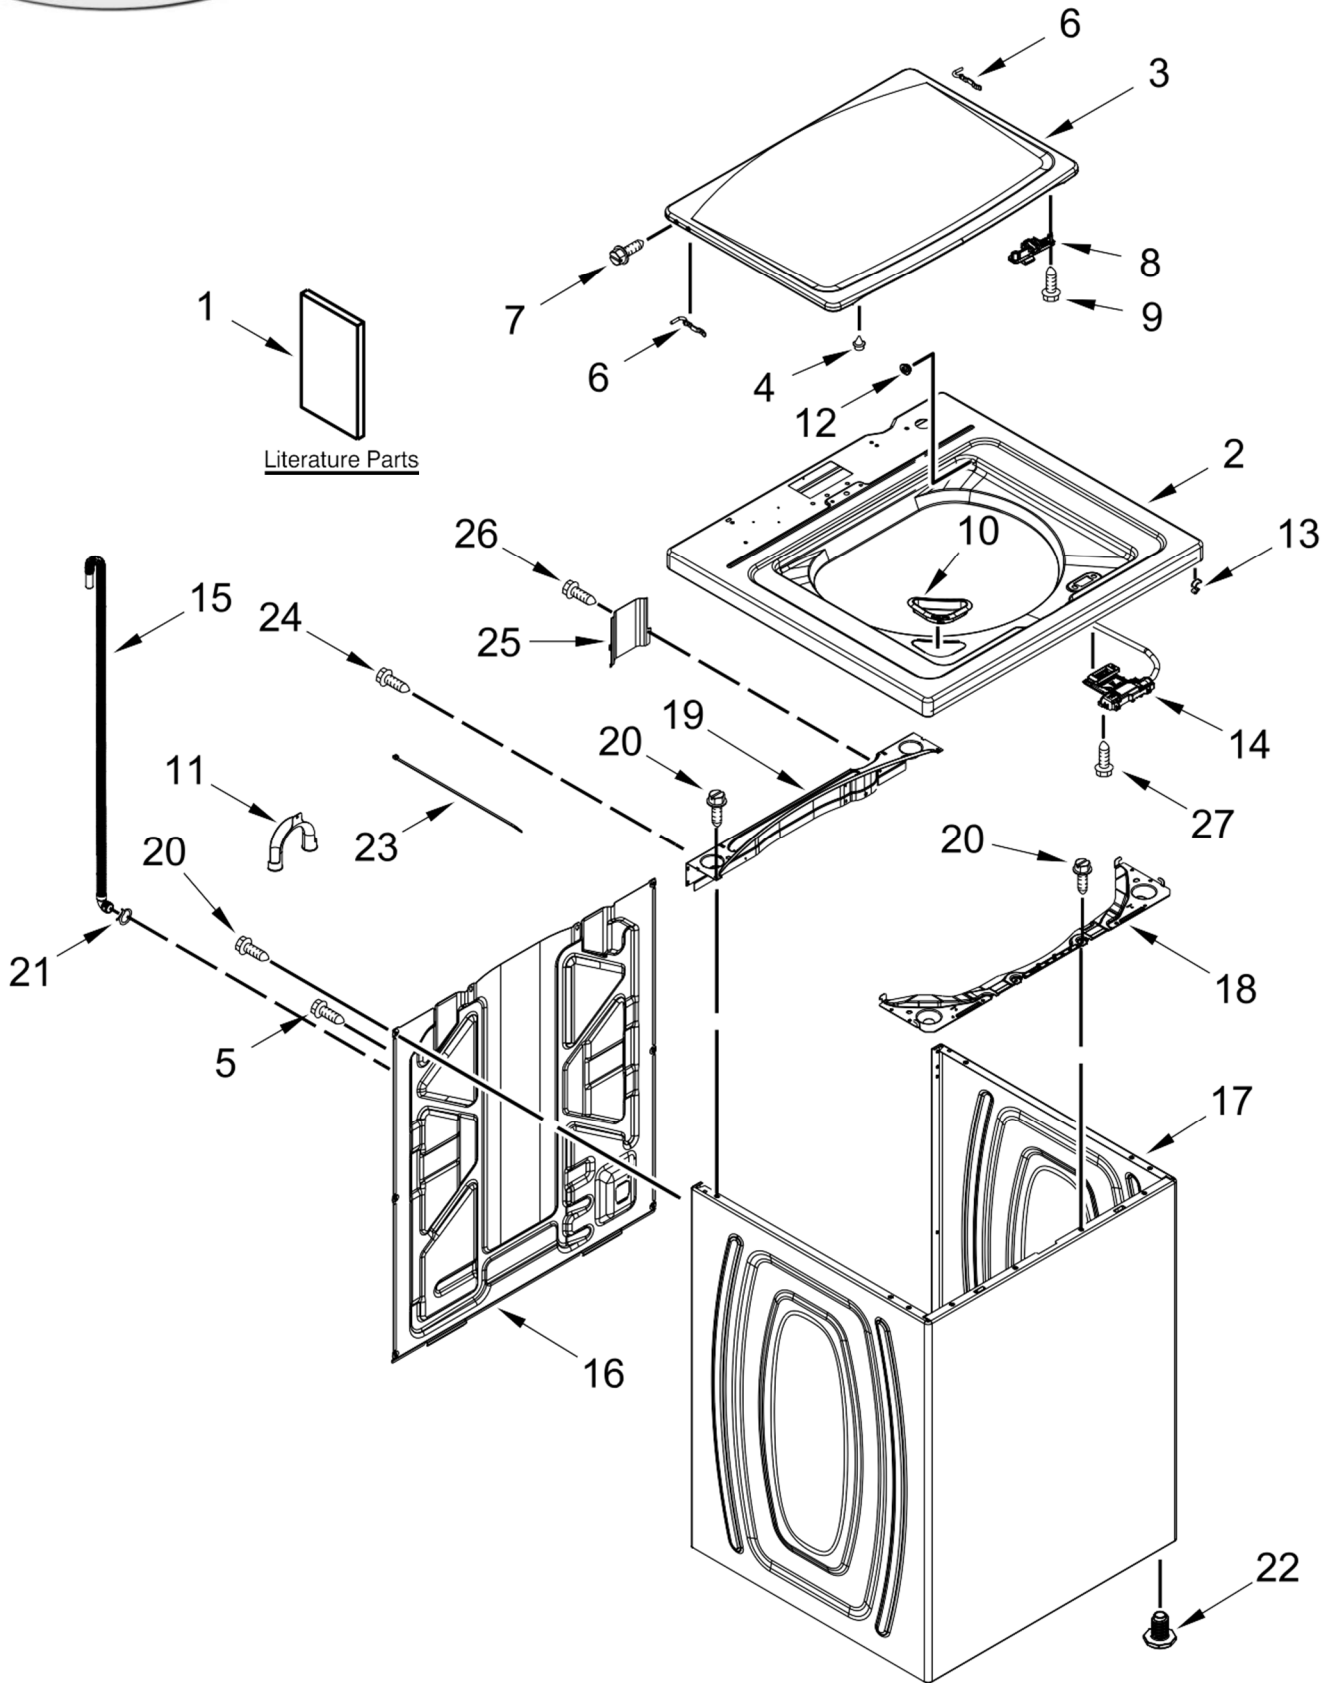

LAVADORA 7MWTW1700EM0

LAVADORA 7MWTW1700EM0

| <u>Illus. No.</u> | <u>Part No.</u> | <u>Description</u> |
|-------------------|-----------------|---------------------------|
| 1 | | Literature Parts |
| | W10807862 | Installation Instructions |
| | W10824716 | Use & Care Guide |
| | W10740624 | Tech Sheet |
| | W10826313 | Energy Guide |
| | W10826209 | Quick Start Guide |
| 2 | | Top |
| | W10798929 | White |
| 3 | | Assembly, Lid and Bumper |
| | W10332519 | White |
| 4 | 9724509 | Bumper, Lid |
| 5 | 9740848 | Screw |
| 6 | 91770 | Hinge, Lid |

| <u>Illus. No.</u> | <u>Part No.</u> | <u>Description</u> |
|-------------------|-----------------|----------------------------|
| 17 | | Cabinet |
| | W10478060 | White |
| 18 | W10215098 | Brace, Cabinet Top - Front |
| 19 | W10512626 | Brace, Cabinet Top - Rear |
| 20 | 1157158 | Screw |
| 21 | 356138 | Clamp, Hose |
| 22 | W10397994 | Foot, Leveling |
| 23 | W10339879 | Tie, Cable |
| 24 | W10142728 | Screw |
| 25 | W10676061 | Cover, Harness |
| 26 | 3400076 | Screw |
| 27 | 8281163 | Screw (Stainless) |

| <u>Illus. No.</u> | <u>Part No.</u> | <u>Description</u> |
|-------------------|-----------------|-------------------------------------|
| 10 | 90767 | Screw |
| 11 | W10737739 | Cord, Power |
| 12 | 3400076 | Screw |
| 13 | | Knob, Timer |
| | W10576634 | White/Metallic |
| 14 | | Assembly, Control Knob |
| | W10576636 | White/Metallic |
| 15 | W10285511 | Switch, Rotary Encoder (2 Position) |
| 16 | W10694682 | Harness, Upper |
| 17 | W10789992 | Inlet Assembly, Water |