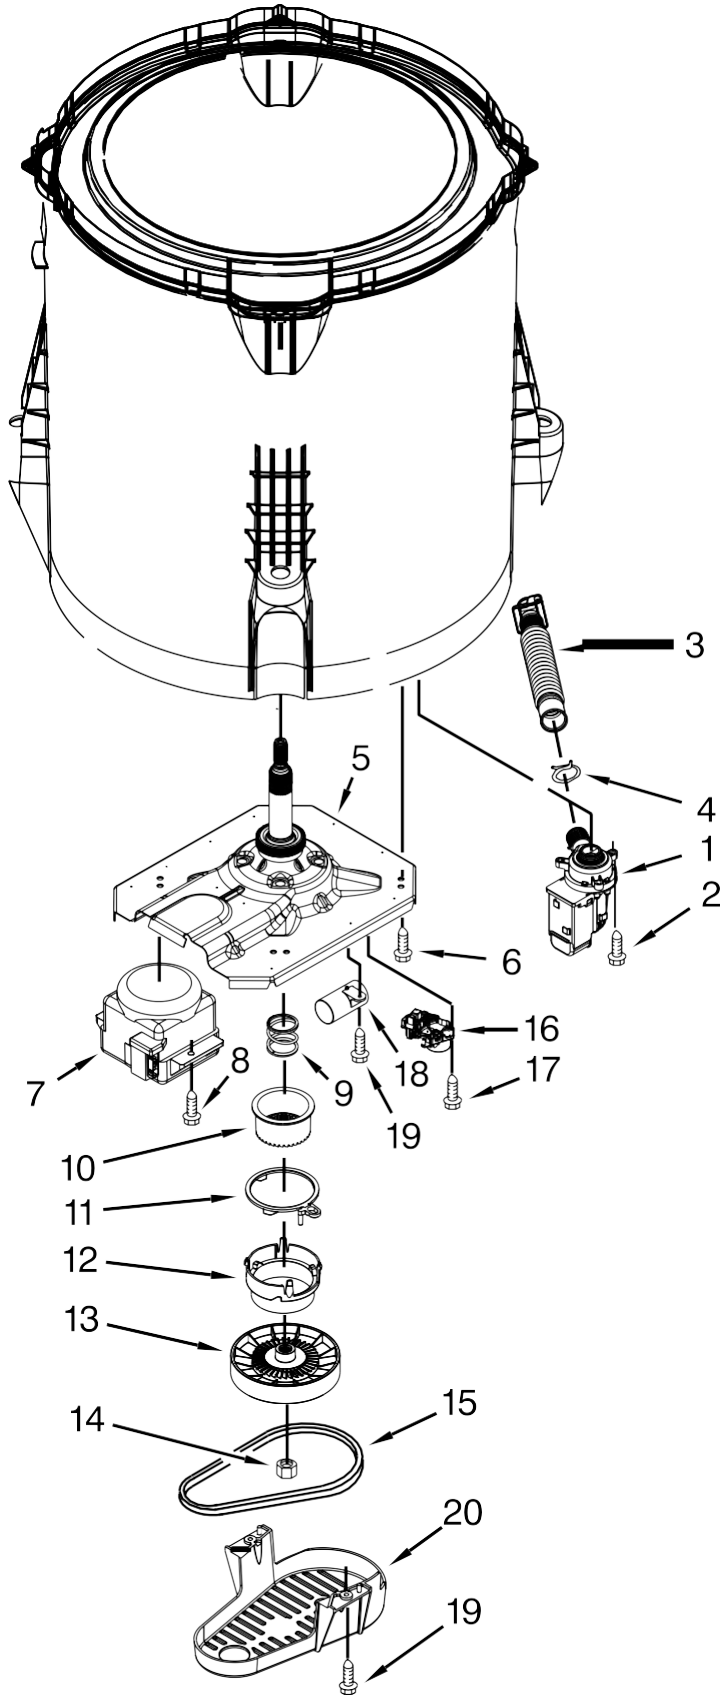

Lavadora Whirlpool 7MWTW1701DQ0

<u>Illus. No.</u>	<u>Part No.</u>	<u>Description</u>
1	W10714992	Panel, Console
2	8536939	Clip, Spring
3		End Cap (Left)
	W10520782	White
4		End Cap (Right)
	W10520780	White
5	8312709	Clip, Console
6	W10658737	Control Unit Assembly, Machine and Motor
7	W10552335	Panel, Console Rear Cover
8	1157158	Screw
9	W10285512	Temperature Control
10	90767	Screw

<u>Illus. No.</u>	<u>Part No.</u>	<u>Description</u>
11	W10525194	Cord, Power
12	3400076	Screw
13		Knob, Timer
	W10576634	White/Metallic
14		Assembly, Control Knob
	W10576636	White/Metallic
15	W10285511	Switch, Rotary Encoder (2 Position)
16	W10579238	Harness, Upper
17	W10683653	Inlet Assembly, Water
18	W10684972	Harness, Valve
19	W10598040	Grommet, Push to Start
20	W10596298	Button, Push to Start

Lavadora Whirlpool 7MWTW1701DQ0

<u>Illus.</u> <u>No.</u>	<u>Part No.</u>	<u>Description</u>
1	W10465543	Pump Assembly, Drain
2	W10004910	Screw
3	W10215091	Hose, Inner Drain Assembly
4	8317496	Clamp, Hose
5	W10473144	Gearcase Assembly
6	W10249633	Screw
7	W10416654	Motor, Drive
8	W10094780	Screw
9	W10006382	Spring, Splutch (Includes Items 10, 11, 12 and 13)