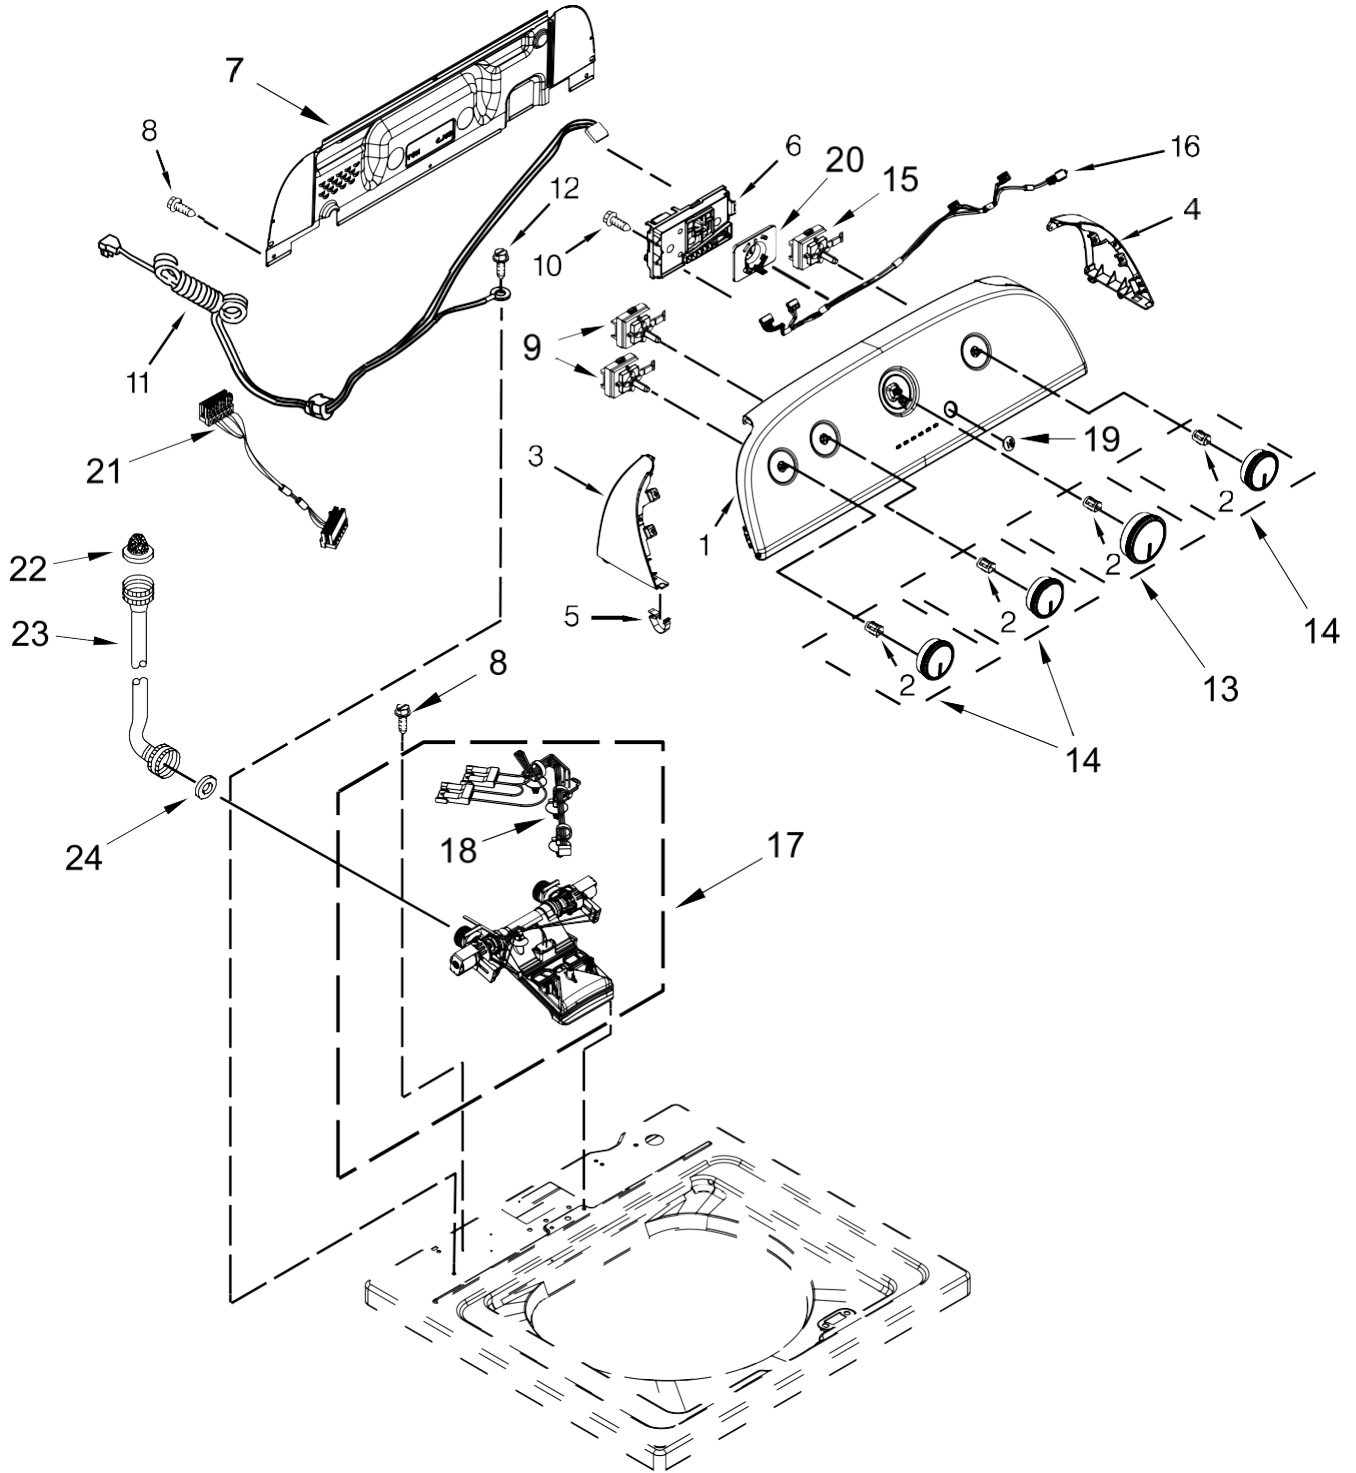

Lavadora Whirlpool 7MWTW1701DQ0

<u>Illus. No.</u>	<u>Part No.</u>	<u>Description</u>	<u>Illus. No.</u>	<u>Part No.</u>	<u>Description</u>	<u>Illus. No.</u>	<u>Part No.</u>	<u>Description</u>
1		Literature Parts	9	W10273971	Screw	20	1157158	Screw
	W10693226	Installation Instructions	10	W10192089	Dispenser, Bleach	21	356138	Clamp, Hose
	W10719405	Owners Manual	11		Bezel, Lid Lock	22	W10397994	Foot, Leveling
	W10468340	Tech Sheet		W10392041	White	23	W10339879	Tie, Cable
	W10720534	Energy Guide	12	21258	Bearing, Lid Hinge	24	W10142728	Screw
2		Top	13	90016	Clip, Harness	25	W10676061	Cover, Harness
	W10251319	White	14	W10238287	Latch, Lid Lock Assembly	26	3400076	Screw
3		Lid and Bumper Assembly	15	8281163	Screw (Stainless)	27	W10221546	Hose, Outer Drain Assembly
	W10027624	White	16	W10250884	Panel, Rear	28	W10280024	U-Bend, Drain Hose
4	9724509	Bumper, Lid	17		Cabinet			
5	9740848	Screw		W10478060	White			
6	91770	Hinge, Lid	18	W10215098	Brace, Cabinet Top - Front			
7	W10119872	Screw	19	W10512626	Brace, Cabinet Top - Rear			
8		Strike, Lid Lock						
	W10240513	White						

Lavadora Whirlpool 7MWTW1701DQ0

<u>Illus. No.</u>	<u>Part No.</u>	<u>Description</u>
1	W10714992	Panel, Console
2	8536939	Clip, Spring
3		End Cap (Left)
	W10520782	White
4		End Cap (Right)
	W10520780	White
5	8312709	Clip, Console
6	W10658737	Control Unit Assembly, Machine and Motor
7	W10552335	Panel, Console Rear Cover
8	1157158	Screw
9	W10285512	Temperature Control
10	90767	Screw

<u>Illus. No.</u>	<u>Part No.</u>	<u>Description</u>
11	W10525194	Cord, Power
12	3400076	Screw
13		Knob, Timer
	W10576634	White/Metallic
14		Assembly, Control Knob
	W10576636	White/Metallic
15	W10285511	Switch, Rotary Encoder (2 Position)
16	W10579238	Harness, Upper
17	W10683653	Inlet Assembly, Water
18	W10684972	Harness, Valve
19	W10598040	Grommet, Push to Start
20	W10596298	Button, Push to Start