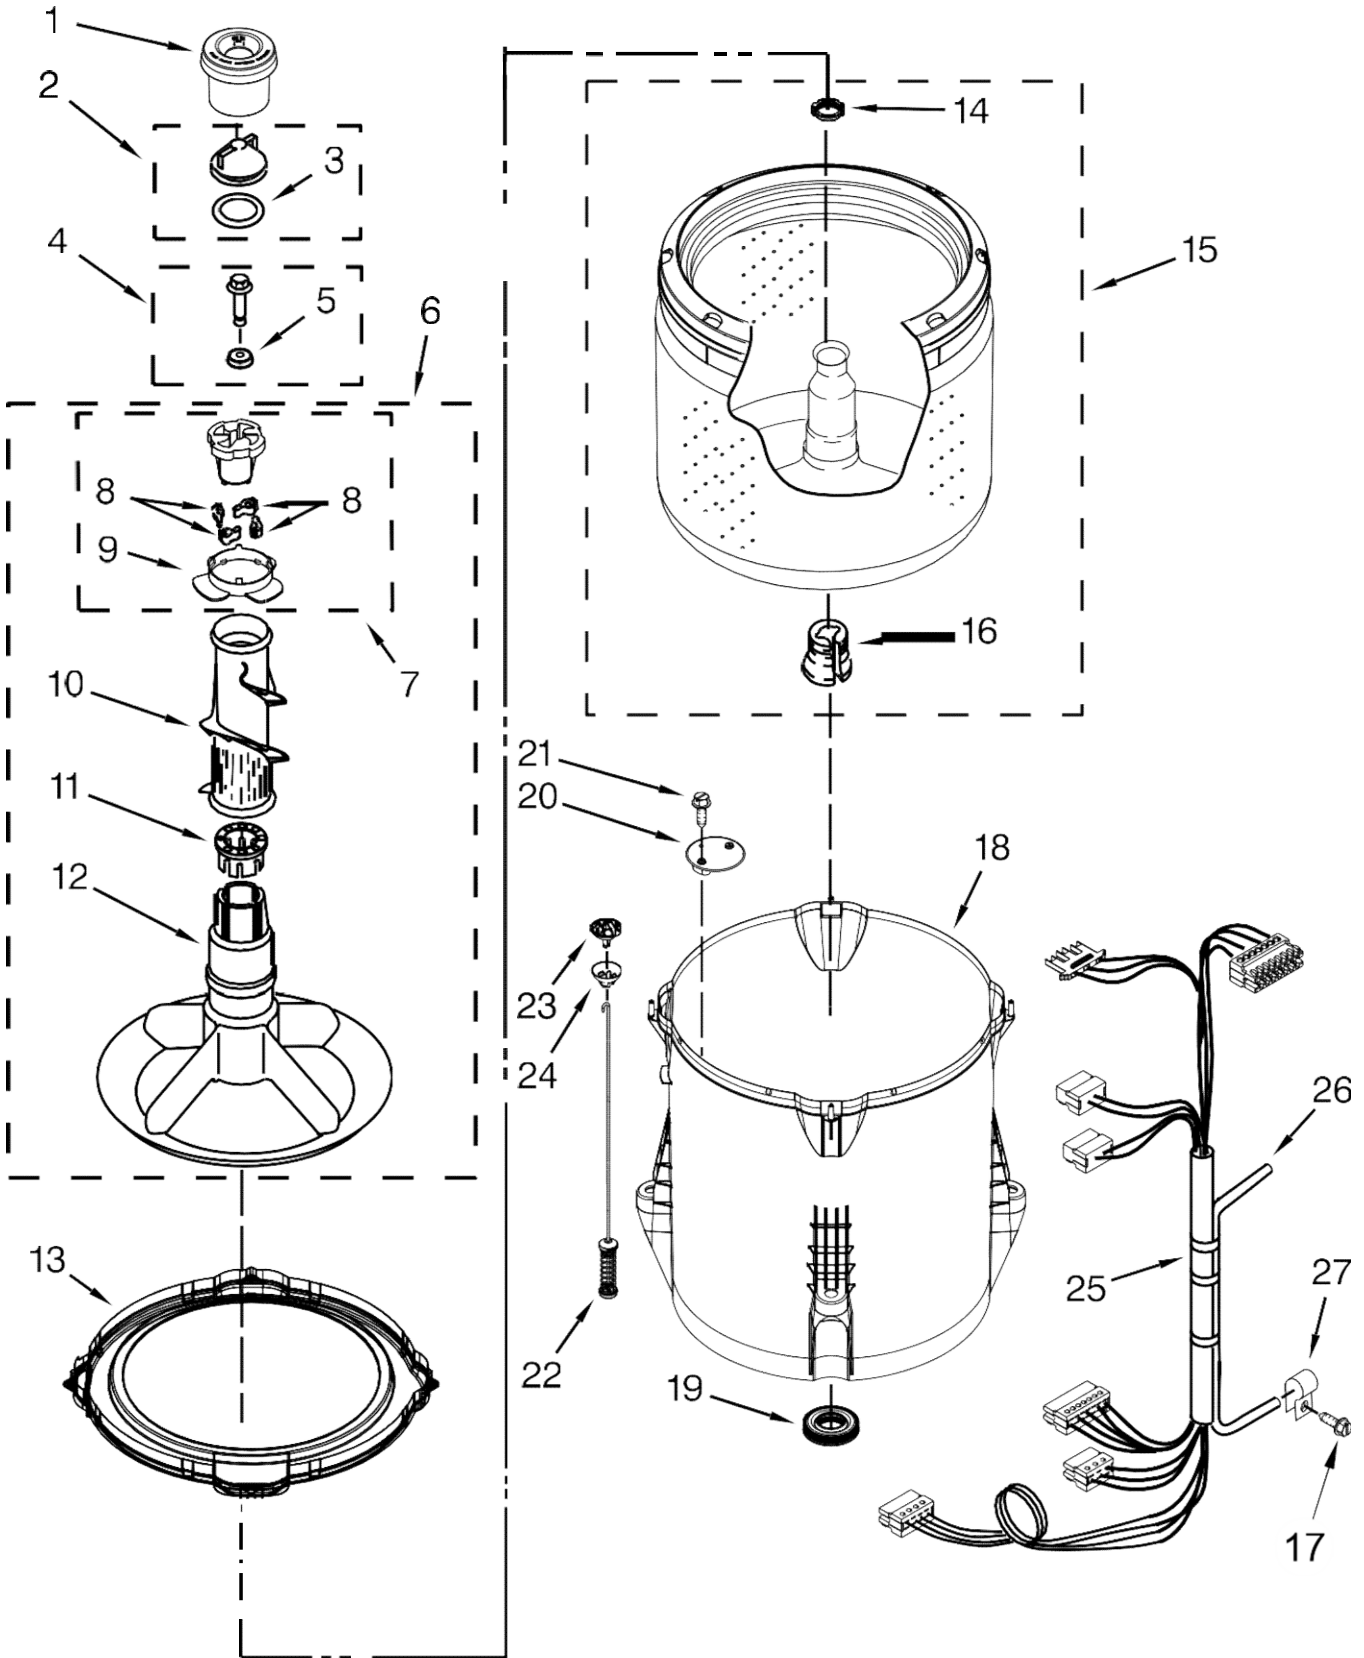

Lavadora Whirlpool 7MWTW1701DQ0

Lavadora Whirlpool 7MWTW1701DQ0

<u>Illus.</u> <u>No.</u>	<u>Part No.</u>	<u>Description</u>	<u>Illus.</u> <u>No.</u>	<u>Part No.</u>	<u>Description</u>	<u>Illus.</u> <u>No.</u>	<u>Part No.</u>	<u>Description</u>
1	8575076	Dispenser, Fabric Softener	14	21366	Nut, Spanner	24	W10256551	Bushing - Upper Suspension (Set of 4 - Includes Suspension Balls)
2	3354733	Cap, Barrier	15	W10358261	Basket Assembly	25	W10504126	Harness, Lower
3	W10072840	Seal, Inner Cap	16	389140	Block, Basket Drive	26	W10236981	Hose, Pressure Switch
4	W10003790	Screw and Washer	17	8533943	Screw	27	W10005430	Clamp, Cable
5	3949550	Washer	18	W10238320	Tub (Includes Tub Seal)			
6	3951744	Agitator (Complete)	19	W10006371	Seal, Tub			
7	3951682	Cam, Driven	20	W10215093	Filter, Drain Pump			
8	3366877	Dog, Agitator Clutch	21	8533928	Screw (Stainless)			
9	3952374	Bearing, Cam	22	W10257088	Damper Assembly, Tub Suspension (Set Of 4-Includes Ball & Bushing)			
10	3363003	Mover, Clothes	23	W10560146	Ball, Suspension (Set of 4 - Includes Suspension Bushings)			
11	3951608	Spacer-Thrust						
12	3951632	Agitator						
13	W10215108	Ring, Tub