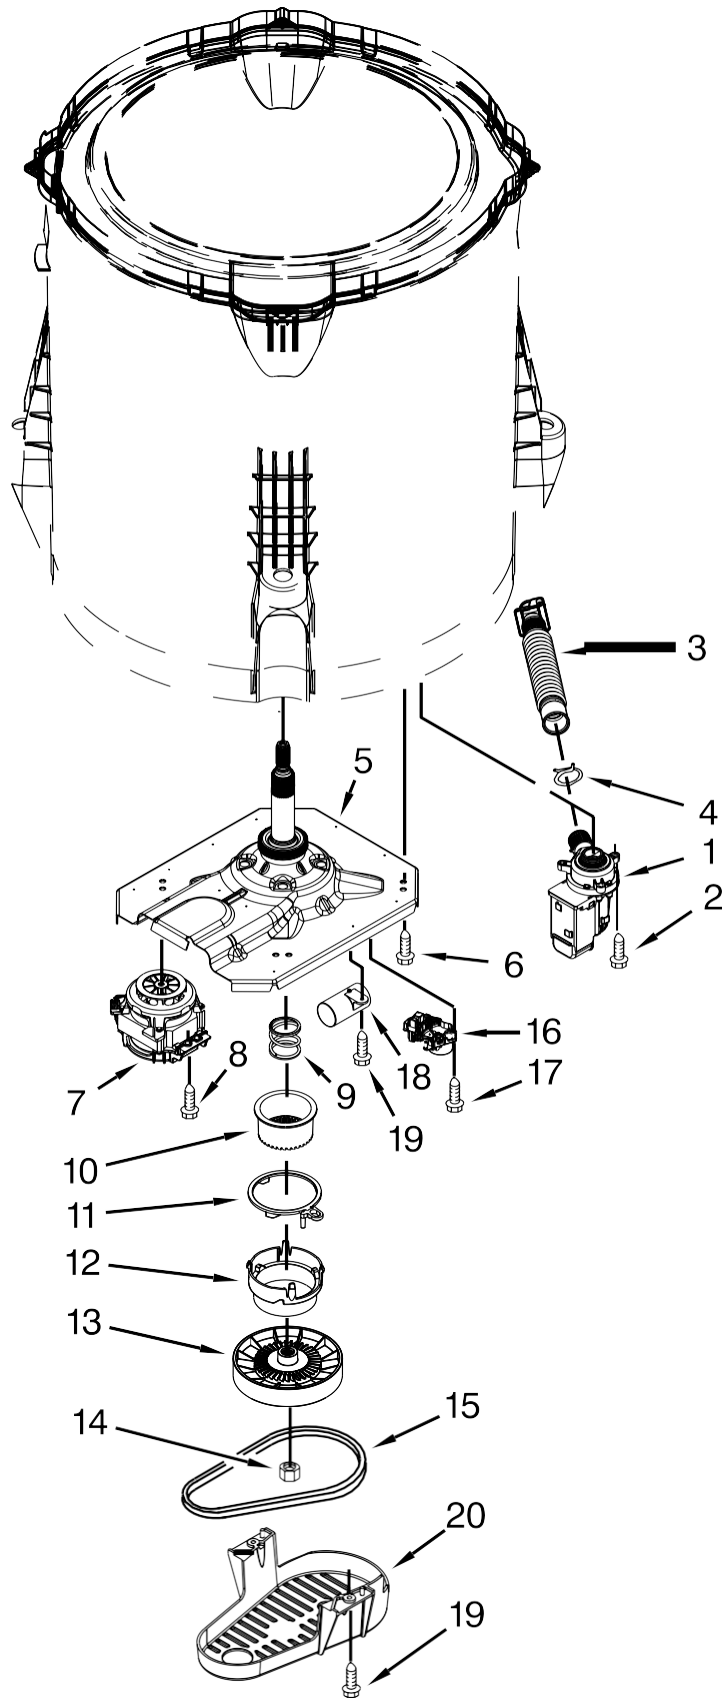

Lavadora Whirlpool 7MWTW1702BQ0

<u>Illus.</u>	<u>No.</u>	<u>Part No.</u>	<u>Description</u>
	1	W10465543	Pump Assembly, Drain
	2	W10004910	Screw
	3	W10215091	Hose, Inner Drain Assembly
	4	8317496	Clamp, Hose
	5	W10473144	Gearcase Assembly
	6	W10249633	Screw
	7	W10416654	Motor, Drive

<u>Illus.</u>	<u>No.</u>	<u>Part No.</u>	<u>Description</u>
	8	W10094780	Screw
	9	W10006382	Spring, Splutch
	10	W10006352	Slider, Splutch
	11	W10006353	Cam Ring, Splutch
	12	W10006354	Cam, Splutch
	13	W10006356	Pulley
	14	W10163336	Nut, Pulley
	15	W10006384	Belt, Drive

<u>Illus.</u>	<u>No.</u>	<u>Part No.</u>	<u>Description</u>
	16	W10006355	Actuator, Shift
	17	9741052	Screw
	18	W10390451	Capacitor, Motor Run
	19	357640	Screw
	20	W10427633	Shield, Pulley Cover