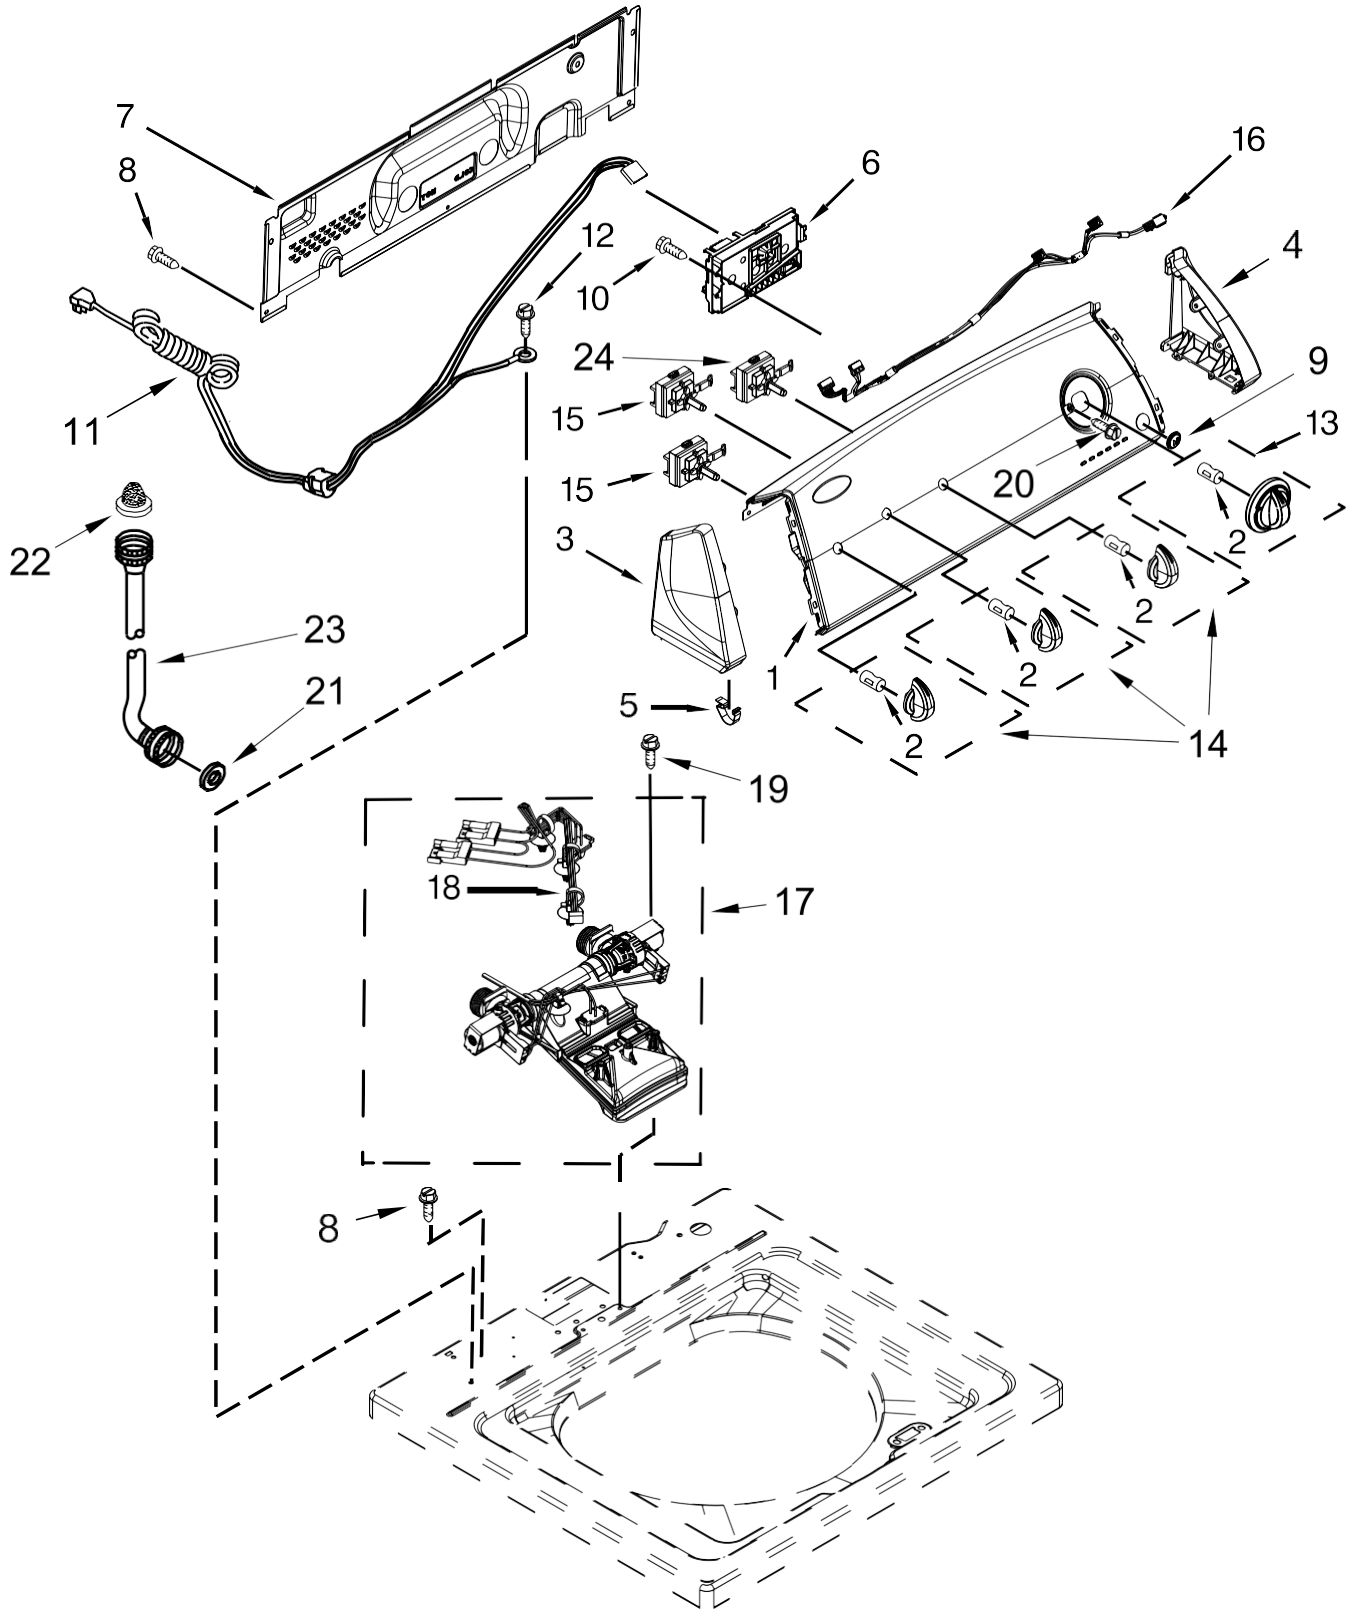

Lavadora Whirlpool 7MWTW1702BQ0

Lavadora Whirlpool 7MWTW1702BQ0

<u>Illus. No.</u>	<u>Part No.</u>	<u>Description</u>
1		Literature Parts
	W10478095	Installation Instructions
	W10564678	Use & Care Guide
	W10468340	Tech Sheet
	W10566788	Energy Guide
2		Top
	W10251319	White
3		Lid & Bumper Assembly
	W10027624	White
4	9724509	Bumper, Lid
5	9740848	Screw
6	91770	Hinge, Lid
7	W10119872	Screw
8	W10240513	Strike, Lid Lock

<u>Illus. No.</u>	<u>Part No.</u>	<u>Description</u>
21	W10248088	Lock, Top
22	W10397994	Foot, Leveling
23	W10215102	Hinge, Top
24	W10142728	Screw
25	W10215139	Cover, Harness
26	3400076	Screw
27	W10221546	Hose, Outer Drain Assembly
28	W10280024	U-Bend, Drain Hose
29	356138	Clamp, Hose
30	W10339879	Tie, Cable

Lavadora Whirlpool 7MWTW1702BQ0

<u>Illus.</u> <u>No.</u>	<u>Part No.</u>	<u>Description</u>
1	W10552361	Panel, Console
2	8536939	Clip, Spring
3		End Cap (Left)
	8566035	White
4		End Cap (Right)
	8566032	White
5	8312709	Clip, Console
6	W10570362	Control Unit Assembly
7	W10461159	Panel, Console Rear Cover
8	1157158	Screw
9	W10251309	Push Button, Start

<u>Illus.</u> <u>No.</u>	<u>Part No.</u>	<u>Description</u>
10	90767	Screw
11	W10525194	Cord, Power
12	3400076	Screw
13		Knob, Timer
	8566061	White
14		Knob, Control
	8565944	White
15	W10285512	Switch, Rotary Encoder (4 Position)
16	W10291183	Harness, Upper
17	W10472844	Inlet Assembly, Water
18	W10423127	Harness, Valve