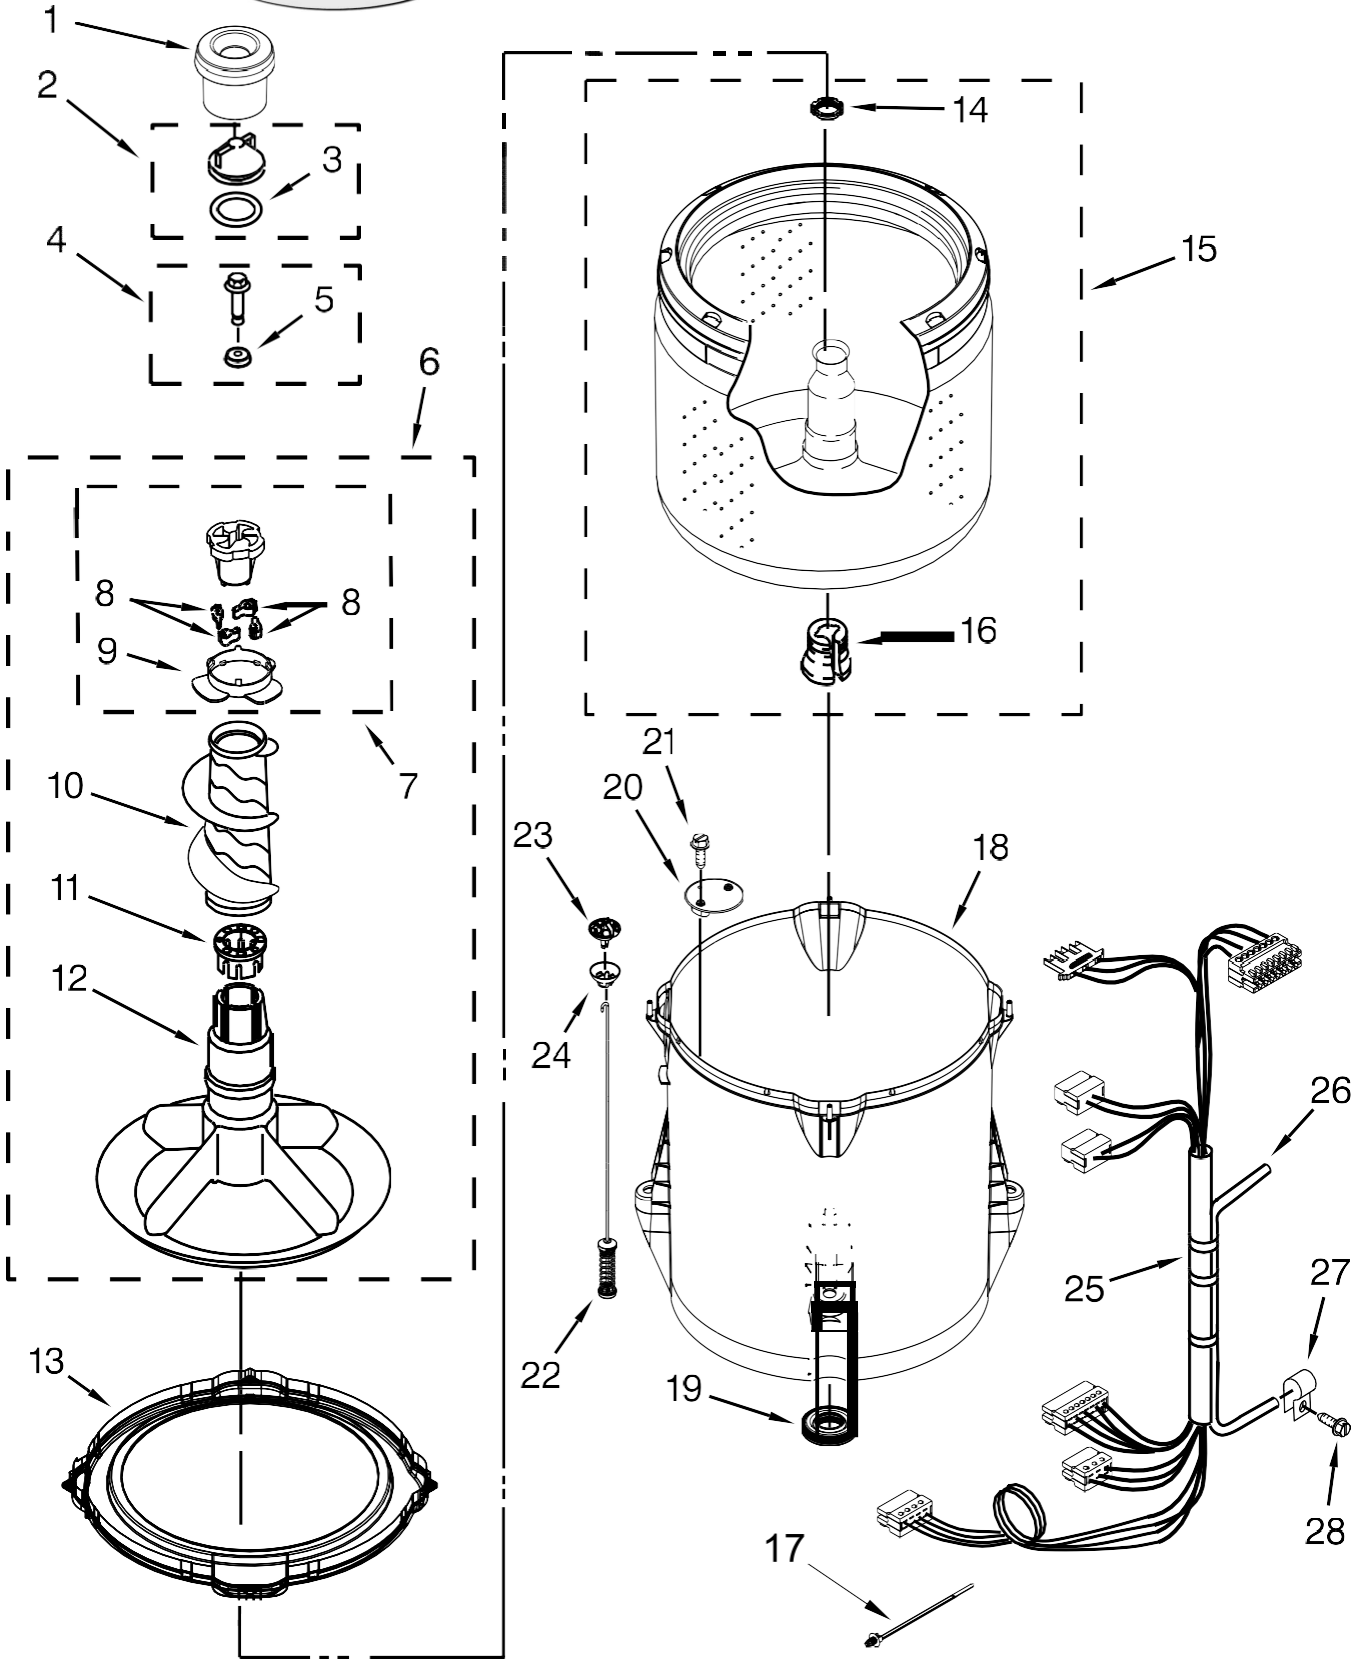

<u>Illus. No.</u>	<u>Part No.</u>	<u>Description</u>
21	W10248088	Lock, Top
22	W10397994	Foot, Leveling
23	W10215102	Hinge, Top
24	W10142728	Screw
25	W10215139	Cover, Harness
26	3400076	Screw
27	W10221546	Hose, Outer Drain Assembly
28	W10280024	U-Bend, Drain Hose
29	356138	Clamp, Hose
30	W10339879	Tie, Cable

Lavadora Whirlpool 7MWTW1702BQ0

<u>Illus.</u> <u>No.</u>	<u>Part No.</u>	<u>Description</u>
1	W10552361	Panel, Console
2	8536939	Clip, Spring
3		End Cap (Left)
	8566035	White
4		End Cap (Right)
	8566032	White
5	8312709	Clip, Console
6	W10570362	Control Unit Assembly
7	W10461159	Panel, Console Rear Cover
8	1157158	Screw
9	W10251309	Push Button, Start

<u>Illus.</u> <u>No.</u>	<u>Part No.</u>	<u>Description</u>
10	90767	Screw
11	W10525194	Cord, Power
12	3400076	Screw
13		Knob, Timer
	8566061	White
14		Knob, Control
	8565944	White
15	W10285512	Switch, Rotary Encoder (4 Position)
16	W10291183	Harness, Upper
17	W10472844	Inlet Assembly, Water
18	W10423127	Harness, Valve

<u>Illus.</u> <u>No.</u>	<u>Part No.</u>	<u>Description</u>
19	8281163	Screw
20	3400818	Screw
21	W10242307	Washer, Inlet Hose
22	353362	Washer, Filter
23		Hose, Water Inlet
	W10194210	Cold Water
	W10194211	Hot Water
24	W10285511	Switch, Rotary Encoder (2 Position)