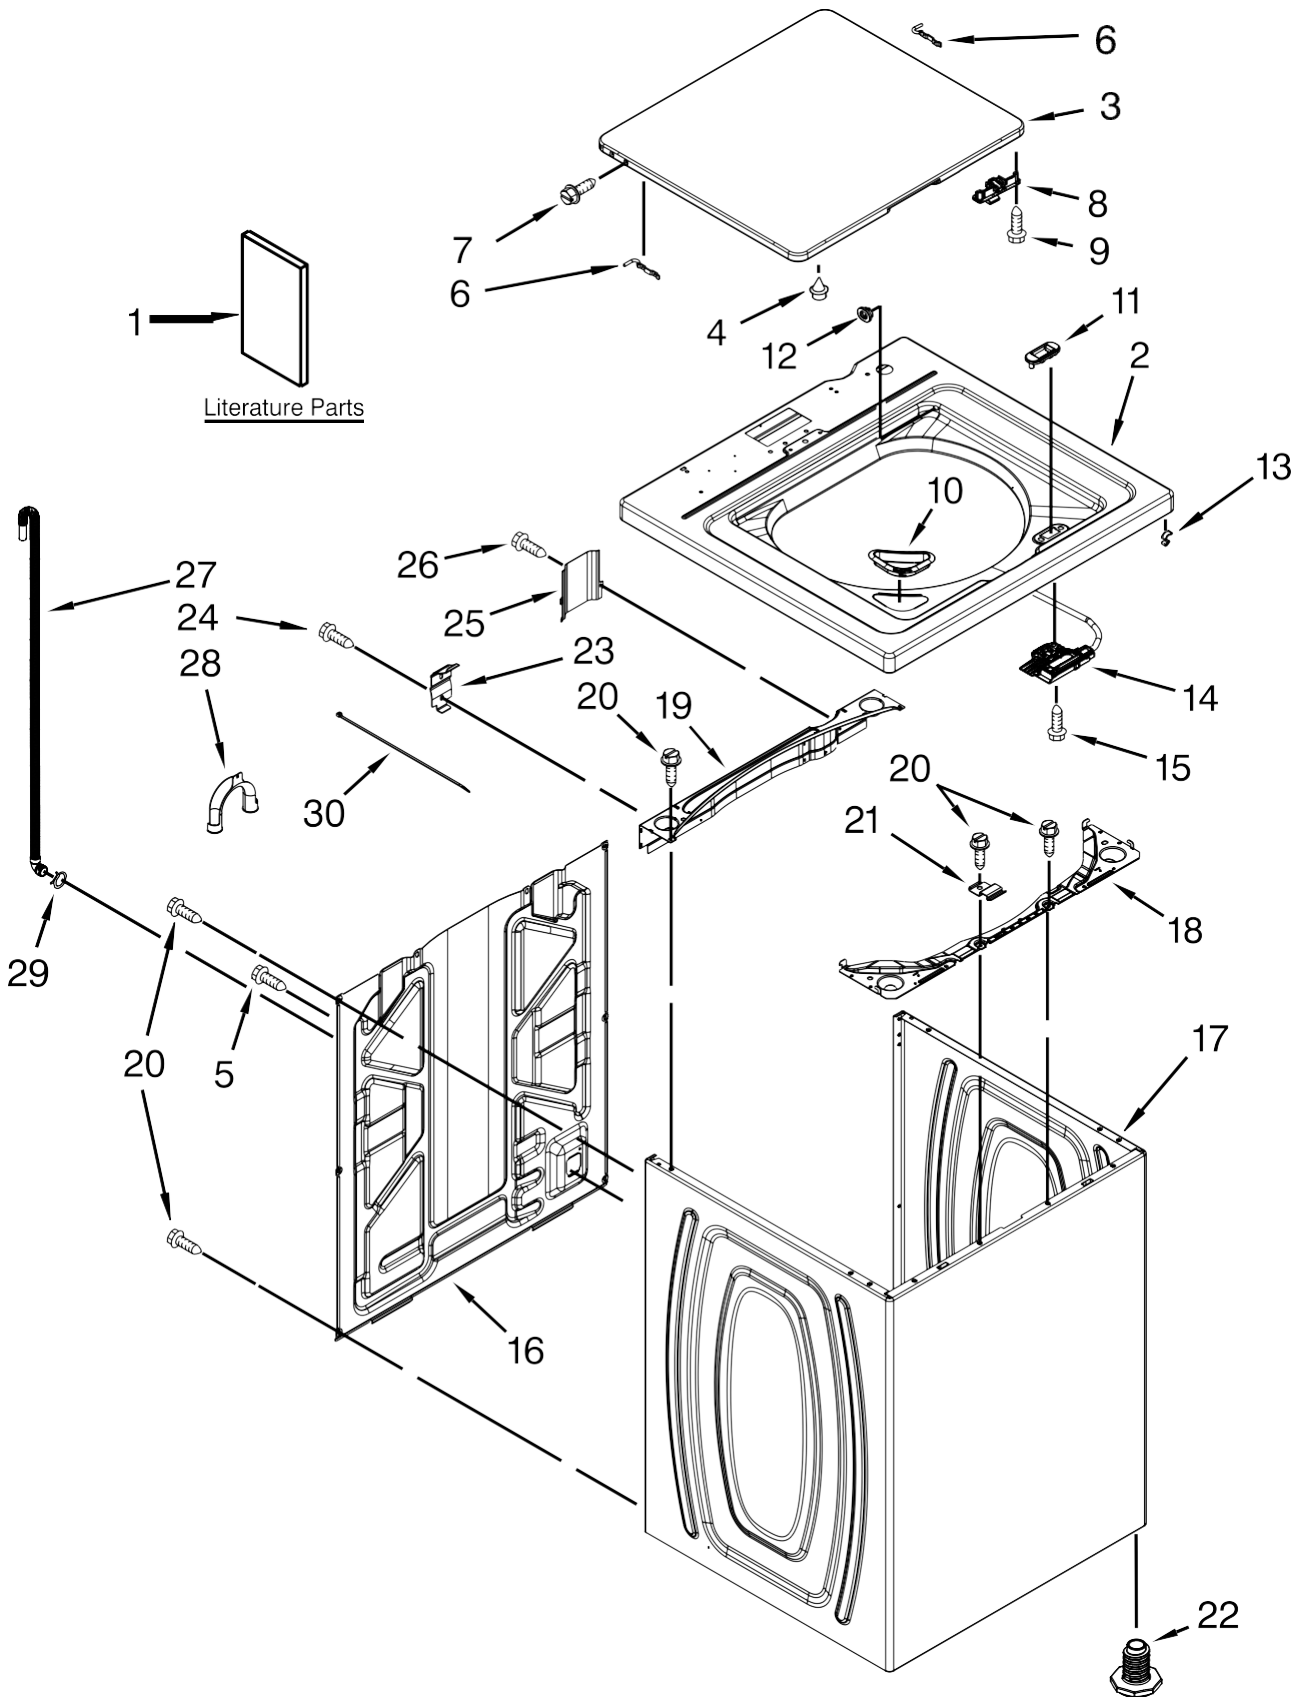

Lavadora Whirlpool 7MWTW1702BQ0

Lavadora Whirlpool 7MWTW1702BQ0

<u>Illus. No.</u>	<u>Part No.</u>	<u>Description</u>
1		Literature Parts
	W10478095	Installation Instructions
	W10564678	Use & Care Guide
	W10468340	Tech Sheet
	W10566788	Energy Guide
2		Top
	W10251319	White
3		Lid & Bumper Assembly
	W10027624	White
4	9724509	Bumper, Lid
5	9740848	Screw
6	91770	Hinge, Lid
7	W10119872	Screw
8	W10240513	Strike, Lid Lock

<u>Illus. No.</u>	<u>Part No.</u>	<u>Description</u>
9	W10273971	Screw
10	W10192089	Dispenser, Bleach
11	W10392041	Bezel, Lid Lock
12	21258	Bearing, Lid Hinge
13	90016	Clip, Harness
14	W10238287	Latch, Lid Lock Assembly
15	8281163	Screw
16	W10250884	Panel Rear
17		Cabinet
	W10251994	White
18	W10215098	Brace, Cabinet Top - Front
19	W10215099	Brace, Cabinet Top - Rear
20	1157158	Screw

<u>Illus. No.</u>	<u>Part No.</u>	<u>Description</u>
21	W10248088	Lock, Top
22	W10397994	Foot, Leveling
23	W10215102	Hinge, Top
24	W10142728	Screw
25	W10215139	Cover, Harness
26	3400076	Screw
27	W10221546	Hose, Outer Drain Assembly
28	W10280024	U-Bend, Drain Hose
29	356138	Clamp, Hose
30	W10339879	Tie, Cable

Lavadora Whirlpool 7MWTW1702BQ0

<u>Illus.</u> <u>No.</u>	<u>Part No.</u>	<u>Description</u>
1	W10552361	Panel, Console
2	8536939	Clip, Spring
3		End Cap (Left)
	8566035	White
4		End Cap (Right)
	8566032	White
5	8312709	Clip, Console
6	W10570362	Control Unit Assembly
7	W10461159	Panel, Console Rear Cover
8	1157158	Screw
9	W10251309	Push Button, Start