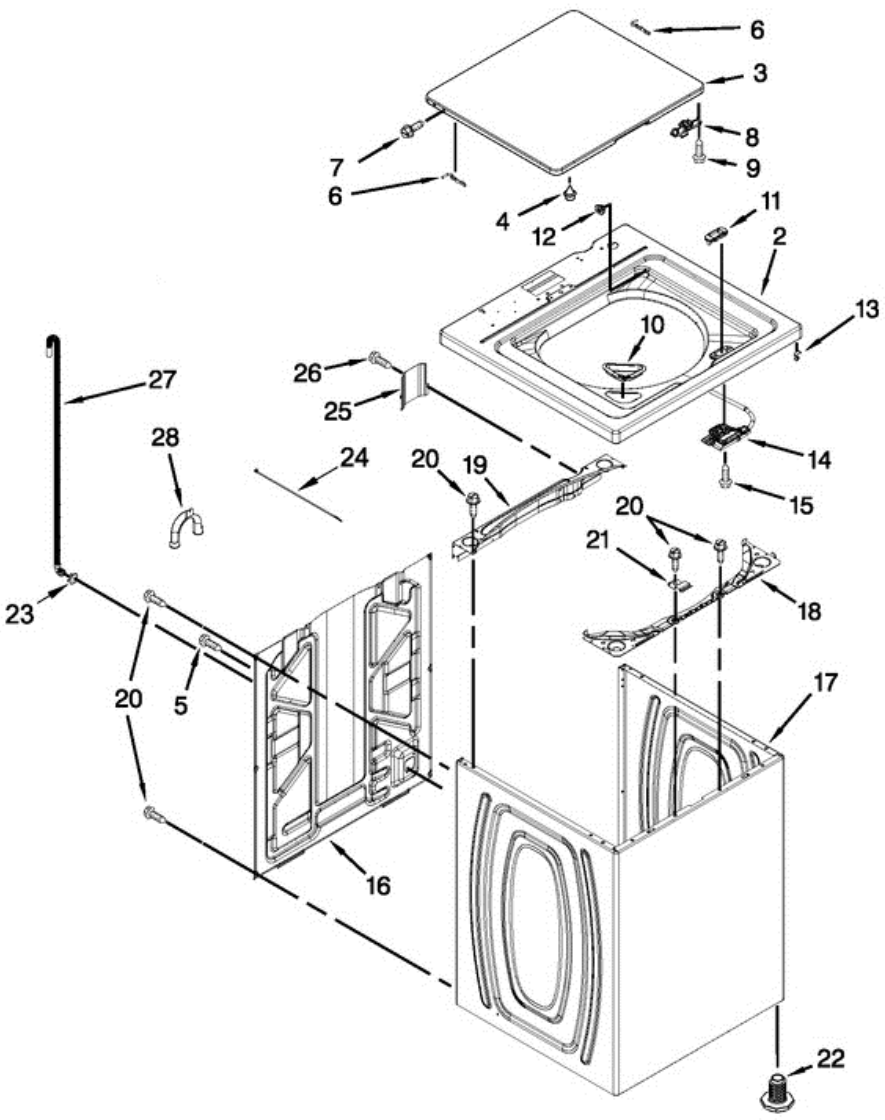

7MWTW1704BM0 GABINETE

7MWTW1704BM0 GABINETE

2	W10251319	TOP (WHITE)
3	W10027624	LID & BUMPER ASSEMBLY (WHITE)
4	9724509	BUMPER, LID
5	9740848	SCREW
6	91770	HINGE, LID
7	W10119872	SCREW
8	W10240513	STRIKE, LID LOCK
9	W10273971	SCREW
10	W10192089	DISPENSER, BLEACH
11	W10392041	BEZEL, LID LOCK
12	21258	BEARING, LID HINGE
13	90016	CLIP, HARNESS
14	W10238287	LATCH, LID LOCK ASSEMBLY
15	8281163	SCREW
16	W10250884	PANEL REAR
17	W10251994	CABINET (WHITE)
18	W10215098	BRACE, CABINET TOP ? FRONT
19	W10512626	BRACE, CABINET TOP ? REAR
20	1157158	SCREW
21	W10248088	LOCK, TOP
22	W10397994	FOOT, LEVELING
23	356138	CLAMP, HOSE
24	W10339879	TIE, CABLE
25	W10215139	COVER, HARNESS
26	3400076	SCREW
27	W10221546	HOSE, OUTER DRAIN ASSEMBLY
28	W10280024	U-BEND, DRAIN HOSE

Distribuidor Autorizado

SurteRápido.com

Venta de Refacciones
Electrodomesticas

7MWTW1704BM0 TABLERO

7MWTW1704BM0 TABLERO

1	W10552363	PANEL, CONSOLE
2	8536939	CLIP, SPRING
3	8566035	END CAP (LEFT) (WHITE)
4	8566032	END CAP (RIGHT) (WHITE)
5	8312709	CLIP, CONSOLE
6	W10570342	CONTROL UNIT ASSEMBLY
7	W10461159	PANEL, CONSOLE REAR COVER
8	1157158	SCREW
9	W10251309	PUSH BUTTON, START
10	90767	SCREW
11	W10525194	CORD, POWER
12	3400076	SCREW
13	W10034750	KNOB, TIMER (WHITE/METALLIC)
14	W10034380	KNOB, CONTROL (WHITE/METALLIC)
15	W10285512	SWITCH, ROTARY ENCODER (4 POSITION)
16	W10291176	HARNESS, UPPER
17	W10472844	INLET ASSEMBLY, WATER
18	W10423127	HARNESS, VALVE
19	8281163	SCREW
20	3400818	SCREW
21	W10242307	WASHER, INLET HOSE
22	353362	WASHER, FILTER
23	W10194210	HOSE, WATER INLET (COLD WATER)
23	W10194211	HOSE, WATER INLET (HOT WATER)
24	W10285511	SWITCH, ROTARY ENCODER (2 POSITION)