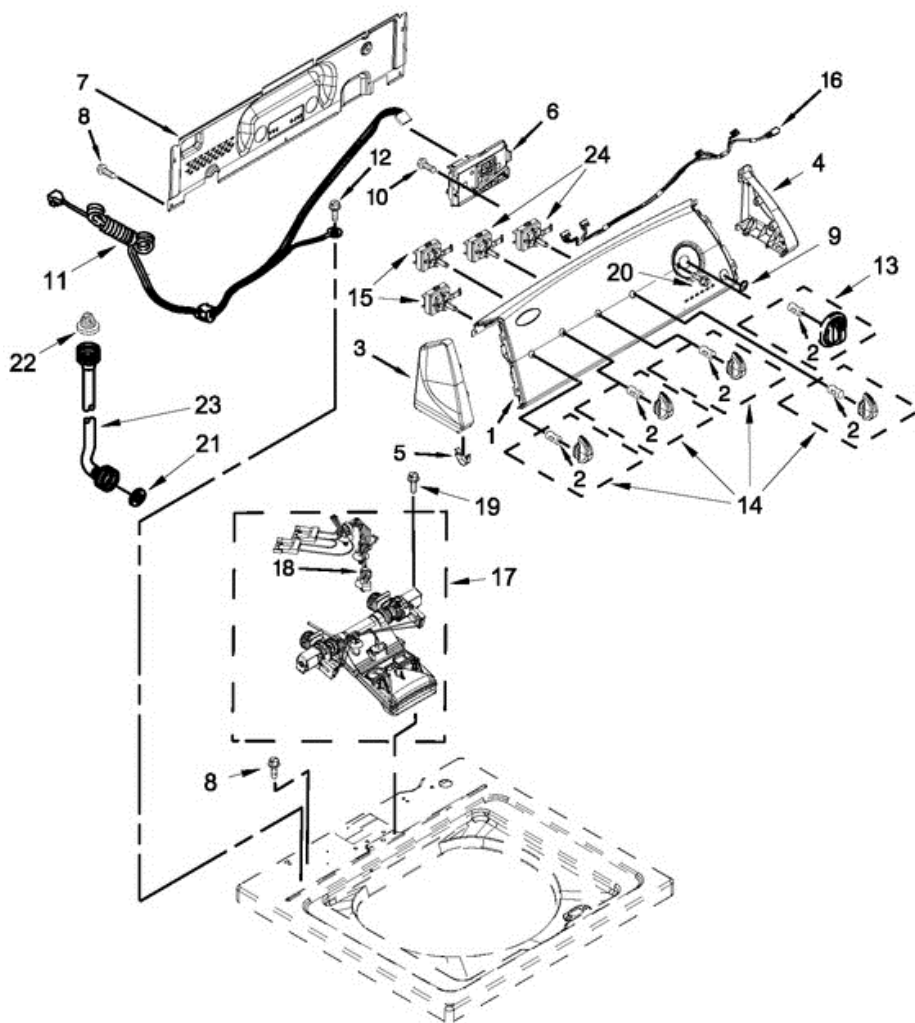

7MWTW1704BM0 GABINETE

7MWTW1704BM0 GABINETE

2	W10251319	TOP (WHITE)
3	W10027624	LID & BUMPER ASSEMBLY (WHITE)
4	9724509	BUMPER, LID
5	9740848	SCREW
6	91770	HINGE, LID
7	W10119872	SCREW
8	W10240513	STRIKE, LID LOCK
9	W10273971	SCREW
10	W10192089	DISPENSER, BLEACH
11	W10392041	BEZEL, LID LOCK
12	21258	BEARING, LID HINGE
13	90016	CLIP, HARNESS
14	W10238287	LATCH, LID LOCK ASSEMBLY
15	8281163	SCREW
16	W10250884	PANEL REAR
17	W10251994	CABINET (WHITE)
18	W10215098	BRACE, CABINET TOP ? FRONT
19	W10512626	BRACE, CABINET TOP ? REAR
20	1157158	SCREW
21	W10248088	LOCK, TOP
22	W10397994	FOOT, LEVELING
23	356138	CLAMP, HOSE
24	W10339879	TIE, CABLE
25	W10215139	COVER, HARNESS
26	3400076	SCREW
27	W10221546	HOSE, OUTER DRAIN ASSEMBLY
28	W10280024	U-BEND, DRAIN HOSE

Distribuidor Autorizado

SurteRápido.com

Venta de Refacciones
Electrodomesticas

7MWTW1704BM0 TABLERO

7MWTW1704BM0 TABLERO

1	W10552363	PANEL, CONSOLE
2	8536939	CLIP, SPRING
3	8566035	END CAP (LEFT) (WHITE)
4	8566032	END CAP (RIGHT) (WHITE)
5	8312709	CLIP, CONSOLE
6	W10570342	CONTROL UNIT ASSEMBLY
7	W10461159	PANEL, CONSOLE REAR COVER
8	1157158	SCREW
9	W10251309	PUSH BUTTON, START
10	90767	SCREW
11	W10525194	CORD, POWER
12	3400076	SCREW
13	W10034750	KNOB, TIMER (WHITE/METALLIC)
14	W10034380	KNOB, CONTROL (WHITE/METALLIC)
15	W10285512	SWITCH, ROTARY ENCODER (4 POSITION)
16	W10291176	HARNESS, UPPER
17	W10472844	INLET ASSEMBLY, WATER
18	W10423127	HARNESS, VALVE
19	8281163	SCREW
20	3400818	SCREW
21	W10242307	WASHER, INLET HOSE
22	353362	WASHER, FILTER
23	W10194210	HOSE, WATER INLET (COLD WATER)
23	W10194211	HOSE, WATER INLET (HOT WATER)
24	W10285511	SWITCH, ROTARY ENCODER (2 POSITION)