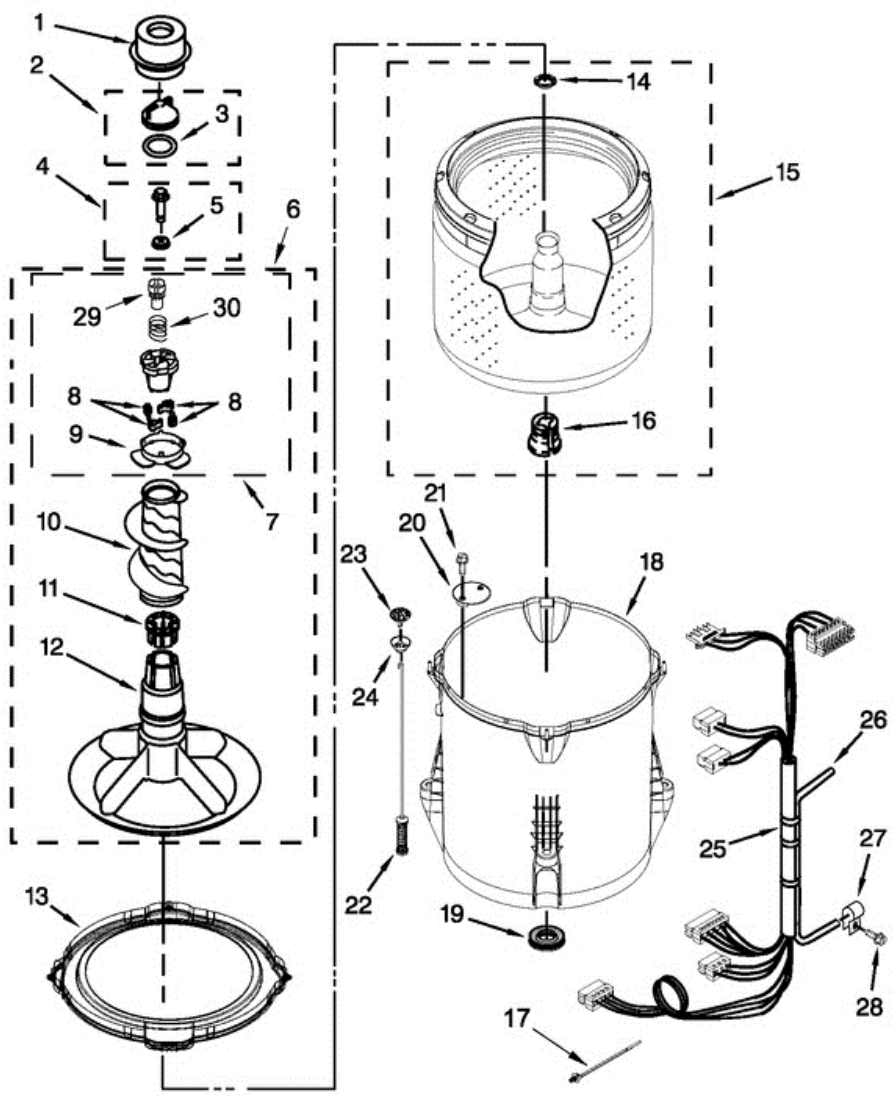

Distribuidor Autorizado

SurteRápido.com

Venta de Refacciones
Electrodomesticas

7MWTW1704BM0 TABLERO

7MWTW1704BM0 TABLERO

1	W10552363	PANEL, CONSOLE
2	8536939	CLIP, SPRING
3	8566035	END CAP (LEFT) (WHITE)
4	8566032	END CAP (RIGHT) (WHITE)
5	8312709	CLIP, CONSOLE
6	W10570342	CONTROL UNIT ASSEMBLY
7	W10461159	PANEL, CONSOLE REAR COVER
8	1157158	SCREW
9	W10251309	PUSH BUTTON, START
10	90767	SCREW
11	W10525194	CORD, POWER
12	3400076	SCREW
13	W10034750	KNOB, TIMER (WHITE/METALLIC)
14	W10034380	KNOB, CONTROL (WHITE/METALLIC)
15	W10285512	SWITCH, ROTARY ENCODER (4 POSITION)
16	W10291176	HARNESS, UPPER
17	W10472844	INLET ASSEMBLY, WATER
18	W10423127	HARNESS, VALVE
19	8281163	SCREW
20	3400818	SCREW
21	W10242307	WASHER, INLET HOSE
22	353362	WASHER, FILTER
23	W10194210	HOSE, WATER INLET (COLD WATER)
23	W10194211	HOSE, WATER INLET (HOT WATER)
24	W10285511	SWITCH, ROTARY ENCODER (2 POSITION)

7MWTW1704BM0 TINAS

7MWTW1704BM0 TINAS

1	8580006	DISPENSER, FABRIC SOFTENER
2	3354733	CAP, BARRIER
3	W10072840	SEAL, INNER CAP
4	W10003790	SCREW & WASHER
5	3949550	WASHER
6	8578210	AGITATOR (COMPLETE)
7	8537434	CAM, DRIVEN
8	3366877	DOG, AGITATOR CLUTCH
9	8055141	BEARING, CAM
10	8054468	MOVER, CLOTHES
11	8055228	SPACER, THRUST
12	8578209	AGITATOR, COMPLETE ASSEMBLY
13	W10215108	RING, TUB
14	21366	NUT, SPANNER
15	W10358261	BASKET ASSEMBLY
16	389140	BLOCK, BASKET DRIVE
17	W10267532	CABLE TIE
18	W10238320	TUB (INCLUDES TUB SEAL)
19	W10006371	SEAL, TUB
20	W10215093	FILTER, DRAIN PUMP
21	8533928	SCREW
22	W10257088	DAMPER ASSEMBLY, TUB SUSPENSION (SET OF 4 - INCLUDES BALL & BUSHING)
23	W10405423	BALL, SUSPENSION (SET OF 4 - INCLUDES SUSPENSION BUSHINGS)
24	W10256551	BUSHING - UPPER SUSPENSION (SET OF 4 - INCLUDES SUSPENSION BALLS)
25	W10504125	HARNESS, LOWER (INCLUDES PRESSURE HOSE & CABLE TIE)
26	W10297436	HOSE, PRESSURE SWITCH
27	W10005430	CLAMP, CABLE
28	8533943	SCREW
29	8533540	RETAINER, SPRING
30	8055140	SPRING, COMPRESSION