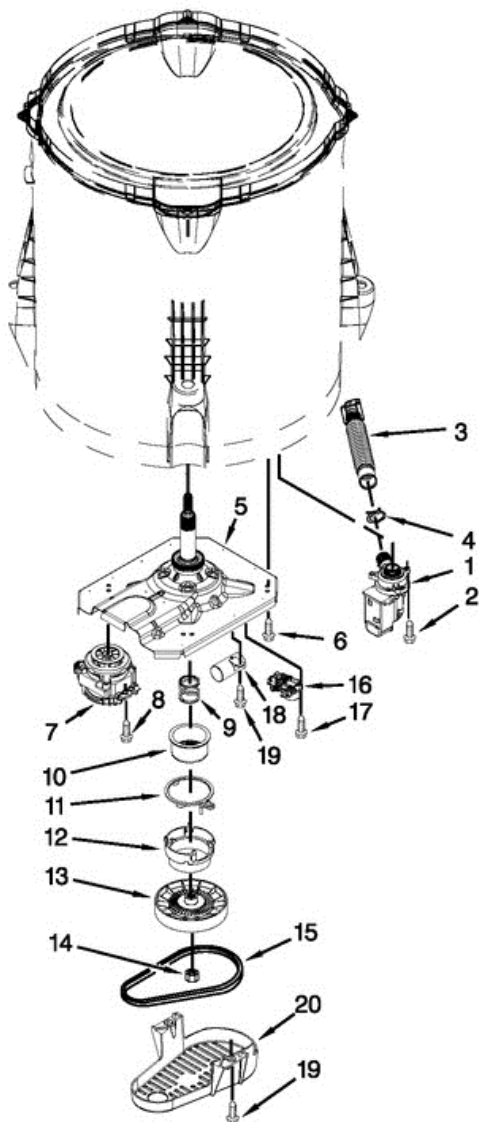

Distribuidor Autorizado

SurteRápido.com

Venta de Refacciones
Electrodomesticas

7MWTW1704BM0 TRANSMISION