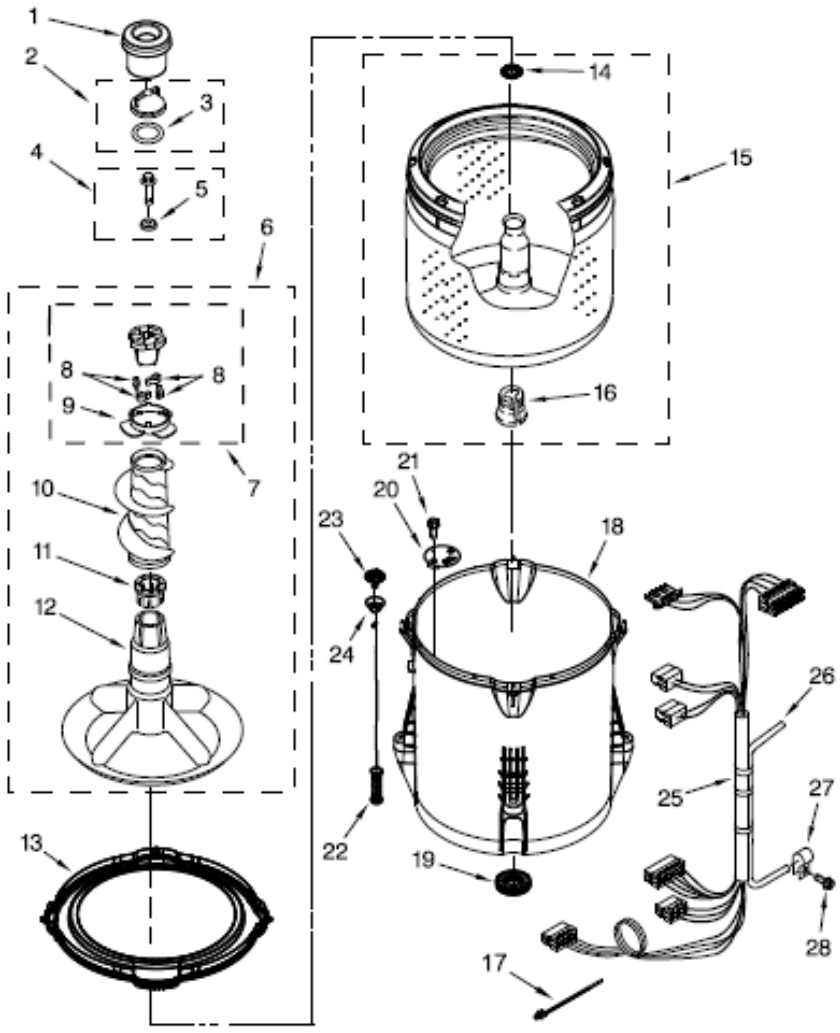

Distribuidor Autorizado

SurteRápido.com

Venta de Refacciones
Electrodomesticas

7MWTW1705BQ0 TABLERO

7MWTW1705BQ0 TABLERO

1	W10552346	PANEL, CONSOLE
2	8536939	CLIP, SPRING
3	W10414381	SWITCH, ROTARY ENCODER (2 POSITION)
4	353362	WASHER, FILTER
5	8312709	CLIP, CONSOLE
6	W10570356	CONTROL UNIT ASSEMBLY
7	W10409320	PANEL, CONSOLE REAR COVER
8	1157158	SCREW
9	W10251309	PUSH BUTTON, START
10	90767	SCREW
11	W10525192	CORD, POWER
12	3400076	SCREW
13	W10453946	KNOB, TIMER WHITE
14	W10453947	KNOB, CONTROL WHITE
15	W10414397	SWITCH, ROTARY ENCODER (3 POSITION)
16	W10291183	HARNESS, UPPER
17	W10472844	INLET ASSEMBLY, WATER
18	W10423127	HARNESS, VALVE
19	8281163	SCREW
20		HOSE, WATER INLET
	W10194210	COLD WATER
	W10194211	HOT WATER
21	W10242307	WASHER, INLET HOSE

7MWTW1705BQ0 TINAS

7MWTW1705BQ0 TINAS

1	8575076	DISPENSER, FABRIC SOFTENER
2	3354733	CAP, BARRIER
3	W10072840	SEAL, INNER CAP
4	W10003790	SCREW & WASHER
5	3949550	WASHER
6	3348117	AGITATOR (COMPLETE)
7	3363663	CAM, DRIVEN
8	3366877	DOG, AGITATOR CLUTCH
9	3363661	BEARING, CAM
10	3348752	MOVER, CLOTHES
11	3350389	SPACER, THRUST
12	3347288	AGITATOR
13	W10215107	RING, TUB
14	21366	NUT, SPANNER
15	W10358261	BASKET ASSEMBLY
16	389140	BLOCK, BASKET DRIVE
17	W10267532	CABLE TIE
18	W10238320	TUB (INCLUDES TUB SEAL)
19	W10006371	SEAL, TUB
20	W10215093	FILTER, DRAIN PUMP
21		SCREW
	8533928	STAINLESS
22	W10257088	DAMPER ASSEMBLY, TUB SUSPENSION
23	W10405423	BALL, SUSPENSION
24	W10256551	BUSHING - UPPER SUSPENSION
25	W10504125	HARNESS, LOWER
26	W10297436	HOSE, PRESSURE SWITCH
27	W10005430	CLAMP, CABLE
28	8533943	SCREW