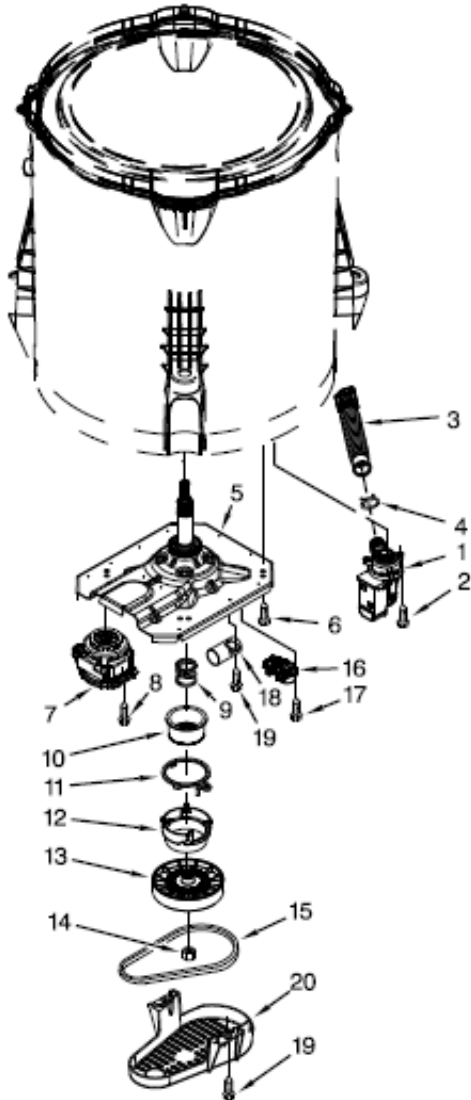

7MWTW1705BQ0 TRANSMISION