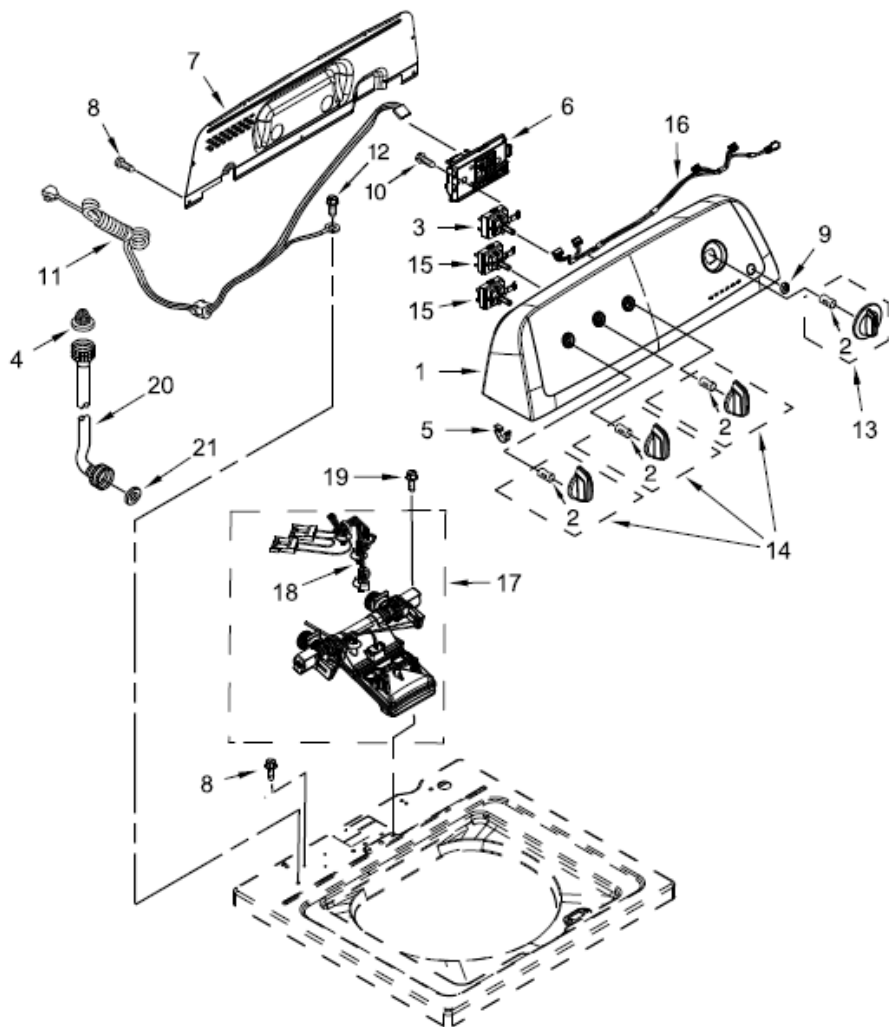

7MWTW1705BQ0 GABINETE

7MWTW1705BQ0 GABINETE

2	W10251325	TOP WHITE
3	W10551267	LID & BUMPER ASSEMBLY WHITE
4	W10181289	BUMPER, LID
5	9740848	SCREW
6	91770	HINGE, LID
7	W10119872	SCREW
8	W10581478	STRIKE ASSEMBLY
9	W10273971	SCREW
10	W10192089	DISPENSER, BLEACH
11	W10392041	BEZEL, LID LOCK
12	21258	BEARING, LID HINGE
13	90016	CLIP, HARNESS
14	W10238287	LATCH, LID LOCK ASSEMBLY
15	8281163	SCREW
16	W10250884	PANEL REAR
17	W10478060	CABINET WHITE
18	W10215098	BRACE, CABINET TOP -FRONT
19	W10512626	BRACE, CABINET TOP -REAR
20	1157158	SCREW
21	W10248088	LOCK, TOP
22	W10397994	FOOT, LEVELING
23	W10339879	TIE, CABLE
24	W10142728	SCREW
25	W10215139	COVER, HARNESS
26	3400076	SCREW
27	W10221546	HOSE, OUTER DRAIN ASSEMBLY
28	W10280024	U-BEND, DRAIN HOSE
29	356138	CLAMP, HOSE

Distribuidor Autorizado

SurteRápido.com

Venta de Refacciones
Electrodomesticas

7MWTW1705BQ0 TABLERO

7MWTW1705BQ0 TABLERO

1	W10552346	PANEL, CONSOLE
2	8536939	CLIP, SPRING
3	W10414381	SWITCH, ROTARY ENCODER (2 POSITION)
4	353362	WASHER, FILTER
5	8312709	CLIP, CONSOLE
6	W10570356	CONTROL UNIT ASSEMBLY
7	W10409320	PANEL, CONSOLE REAR COVER
8	1157158	SCREW
9	W10251309	PUSH BUTTON, START
10	90767	SCREW
11	W10525192	CORD, POWER
12	3400076	SCREW
13	W10453946	KNOB, TIMER WHITE
14	W10453947	KNOB, CONTROL WHITE
15	W10414397	SWITCH, ROTARY ENCODER (3 POSITION)
16	W10291183	HARNESS, UPPER
17	W10472844	INLET ASSEMBLY, WATER
18	W10423127	HARNESS, VALVE
19	8281163	SCREW
20		HOSE, WATER INLET
	W10194210	COLD WATER
	W10194211	HOT WATER
21	W10242307	WASHER, INLET HOSE