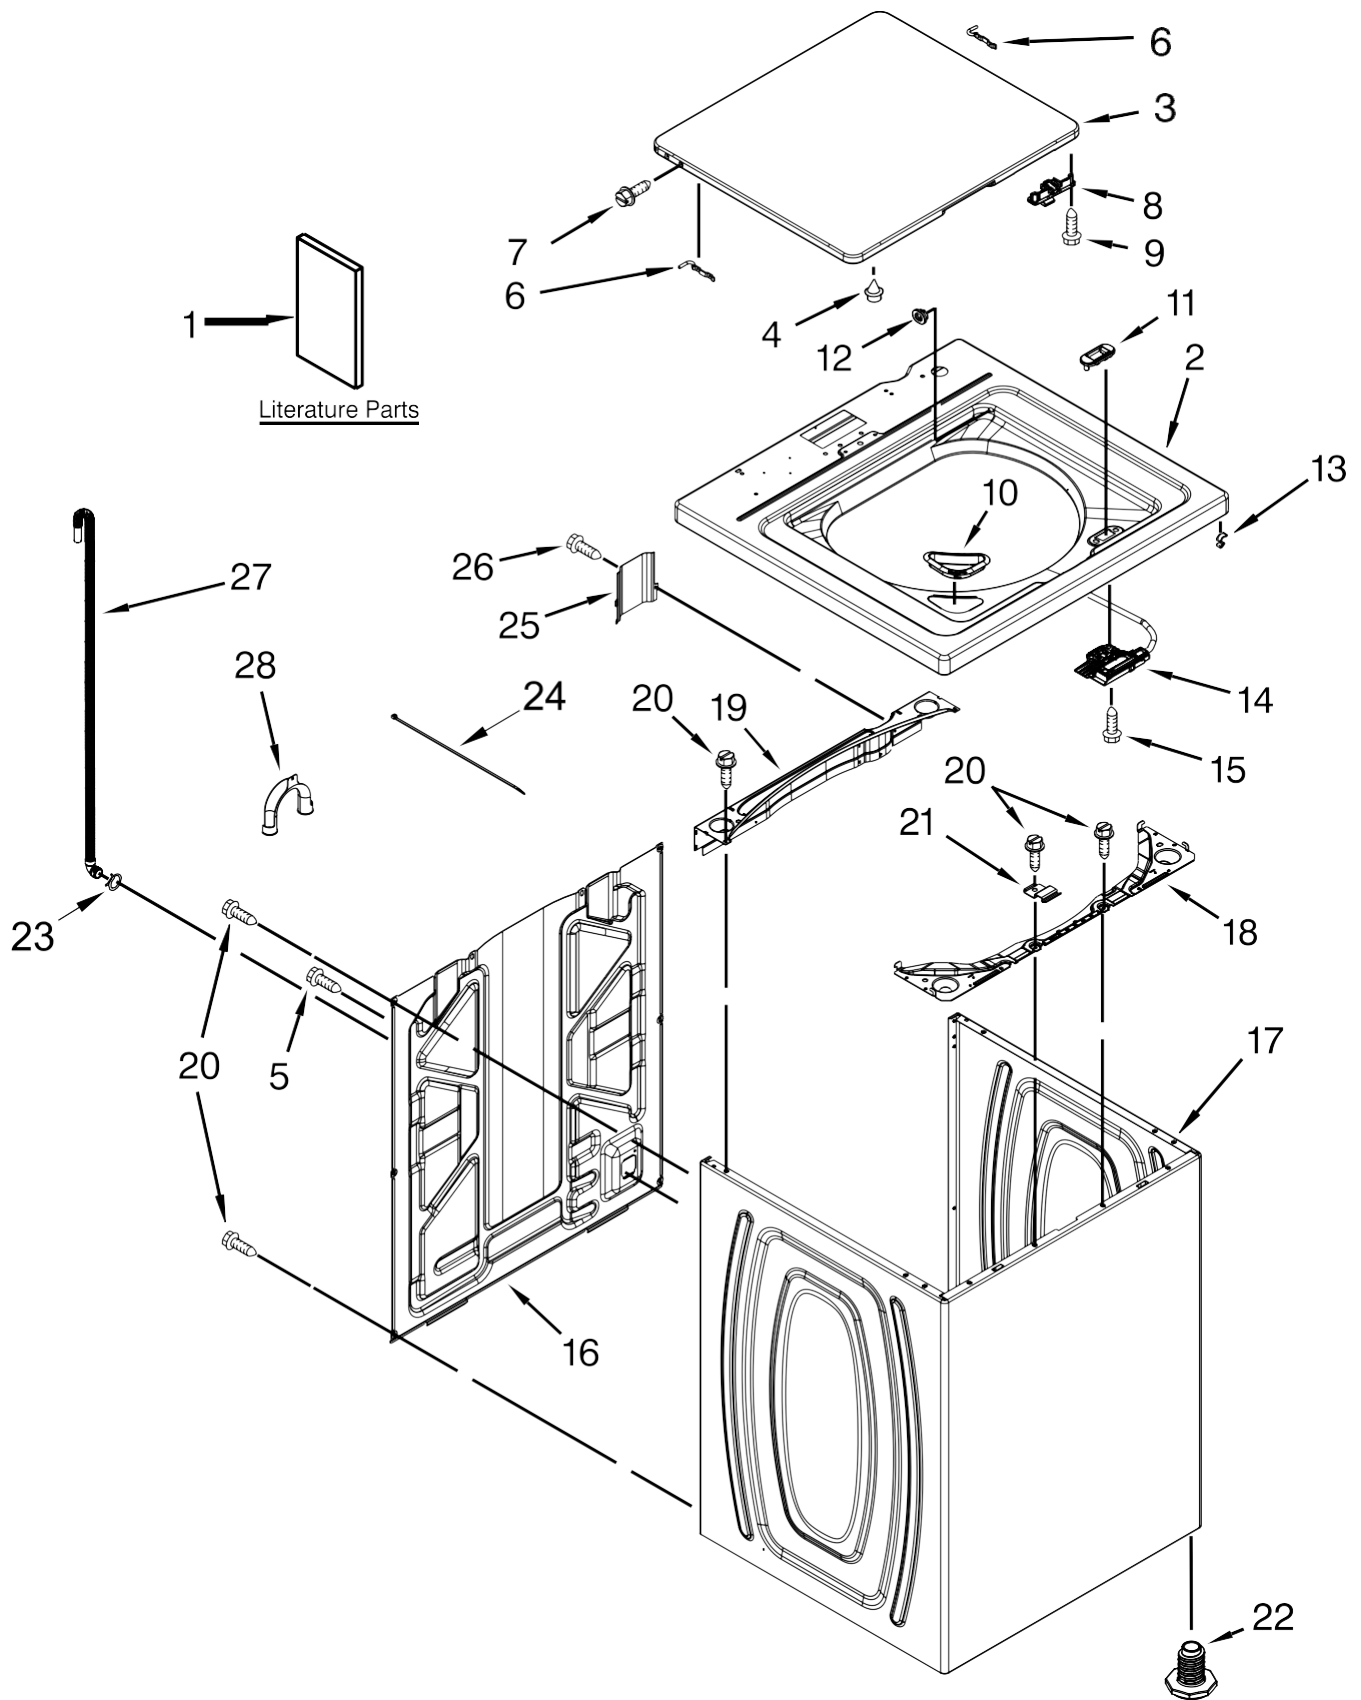

Lavadora Whirlpool 7MWTW1706BM0

Lavadora Whirlpool 7MWTW1706BM0

<u>Illus. No.</u>	<u>Part No.</u>	<u>Description</u>
1		Literature Parts
	W10478095	Installation Instructions
	W10630329	Owners Manual
	W10468340	Tech Sheet
	W10630328	Energy Guide
2		Top
	W10251319	White
3		Lid & Bumper Assembly
	W10027624	White
4	9724509	Bumper, Lid
5	9740848	Screw
6	91770	Hinge, Lid
7	W10119872	Screw
8		Strike, Lid Lock
	W10240513	White

<u>Illus. No.</u>	<u>Part No.</u>	<u>Description</u>
9	W10273971	Screw
10	W10192089	Dispenser, Bleach
11		Bezel, Lid Lock
	W10392041	White
12	21258	Bearing, Lid Hinge
13	90016	Clip, Harness
14	W10238287	Latch, Lid Lock Assembly
15	8281163	Screw (Stainless)
16	W10250884	Panel, Rear
17		Cabinet
	W10478060	White
18	W10215098	Brace, Cabinet Top - Front
19	W10512626	Brace, Cabinet Top - Rear

<u>Illus. No.</u>	<u>Part No.</u>	<u>Description</u>
20	1157158	Screw
21	W10248088	Lock, Top
22	W10397994	Foot, Leveling
23	356138	Clamp, Hose
24	W10339879	Tie, Cable
25	W10215139	Cover, Harness
26	W10142728	Screw
27	W10221546	Hose, Outer Drain Assembly
28	W10280024	U-Bend, Drain Hose

Lavadora Whirlpool 7MWTW1706BMO

<u>Illus. No.</u>	<u>Part No.</u>	<u>Description</u>
1	W10552363	Panel, Console
2	8536939	Clip, Spring
3		End Cap (Left)
	8566035	White
4		End Cap (Right)
	8566032	White
5	8312709	Clip, Console
6	W10570342	Control Unit Assembly
7	W10461159	Panel, Console Rear Cover
8	1157158	Screw
9	W10251309	Push Button, Start