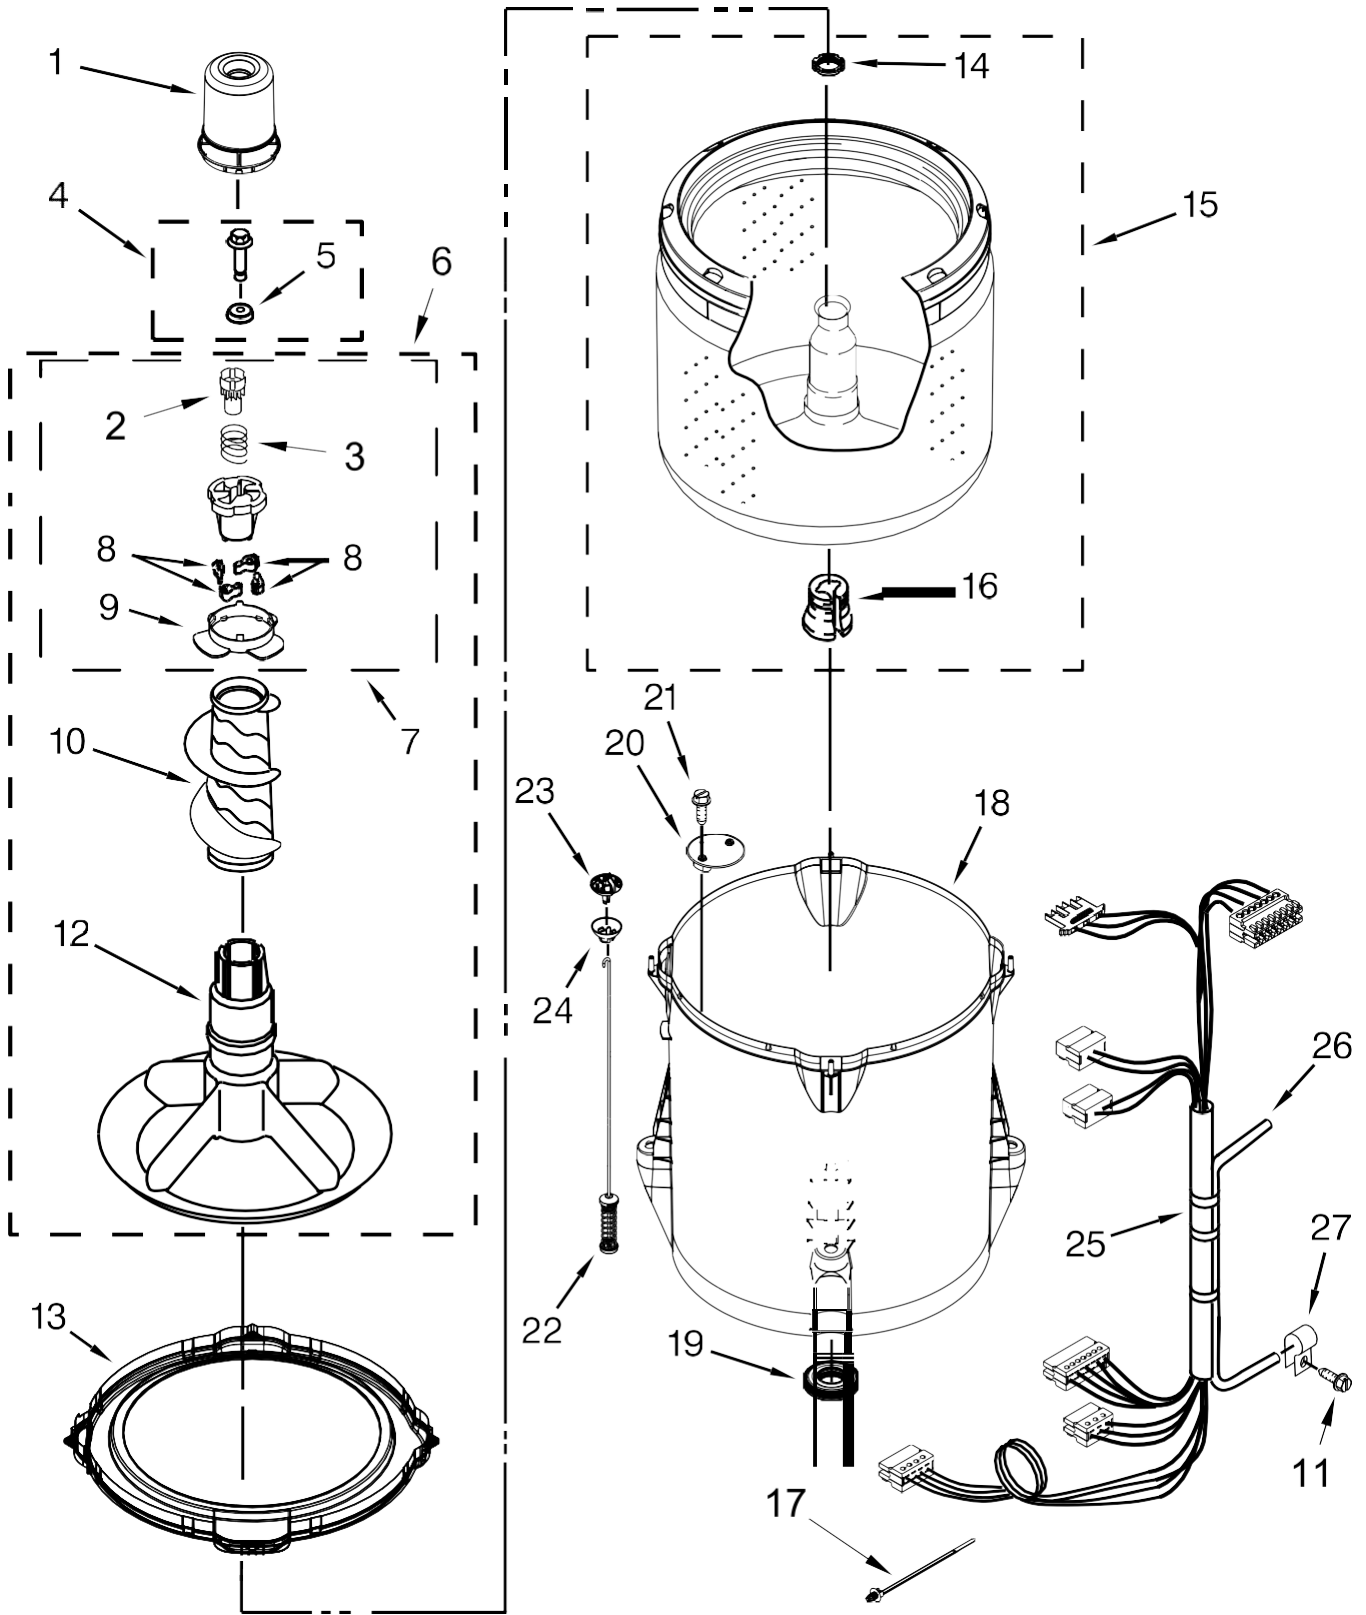

Lavadora Whirlpool 7MWTW1706BM0

<u>Illus. No.</u>	<u>Part No.</u>	<u>Description</u>
1	8528278	Dispenser, Fabric Softener
2	8533540	Retainer, Spring
3	3946997	Spring, Compression
4	W10003790	Screw and Washer
5	3949550	Washer
6	8538246	Agitator (Complete)
7	8537433	Cam, Driven
8	3366877	Dog, Agitator Clutch
9	8055141	Bearing, Cam
10	3946996	Auger, Agitator
11	8533943	Screw
12	3947517	Agitator Assembly

<u>Illus. No.</u>	<u>Part No.</u>	<u>Description</u>
13	W10215108	Ring, Tub
14	21366	Nut, Spanner
15	W10358261	Basket Assembly
16	389140	Block, Basket Drive
17	W10267532	Cable Tie
18	W10238320	Tub (Includes Tub Seal)
19	W10006371	Seal, Tub
20	W10215093	Filter, Drain Pump
21	8533928	Screw (Stainless)
22	W10257088	Damper Assembly, Tub Suspension (Set Of 4-Includes Ball & Bushing)

<u>Illus. No.</u>	<u>Part No.</u>	<u>Description</u>
23	W10560146	Ball, Suspension (Set of 4 - Includes Suspension Bushings)
24	W10256551	Bushing - Upper Suspension (Set of 4 - Includes Suspension Balls)
25	W10504125	Harness, Lower (Includes Pressure Hose & Cable Tie)
26	W10431037	Hose, Pressure Switch
27	W10005430	Clamp, Cable