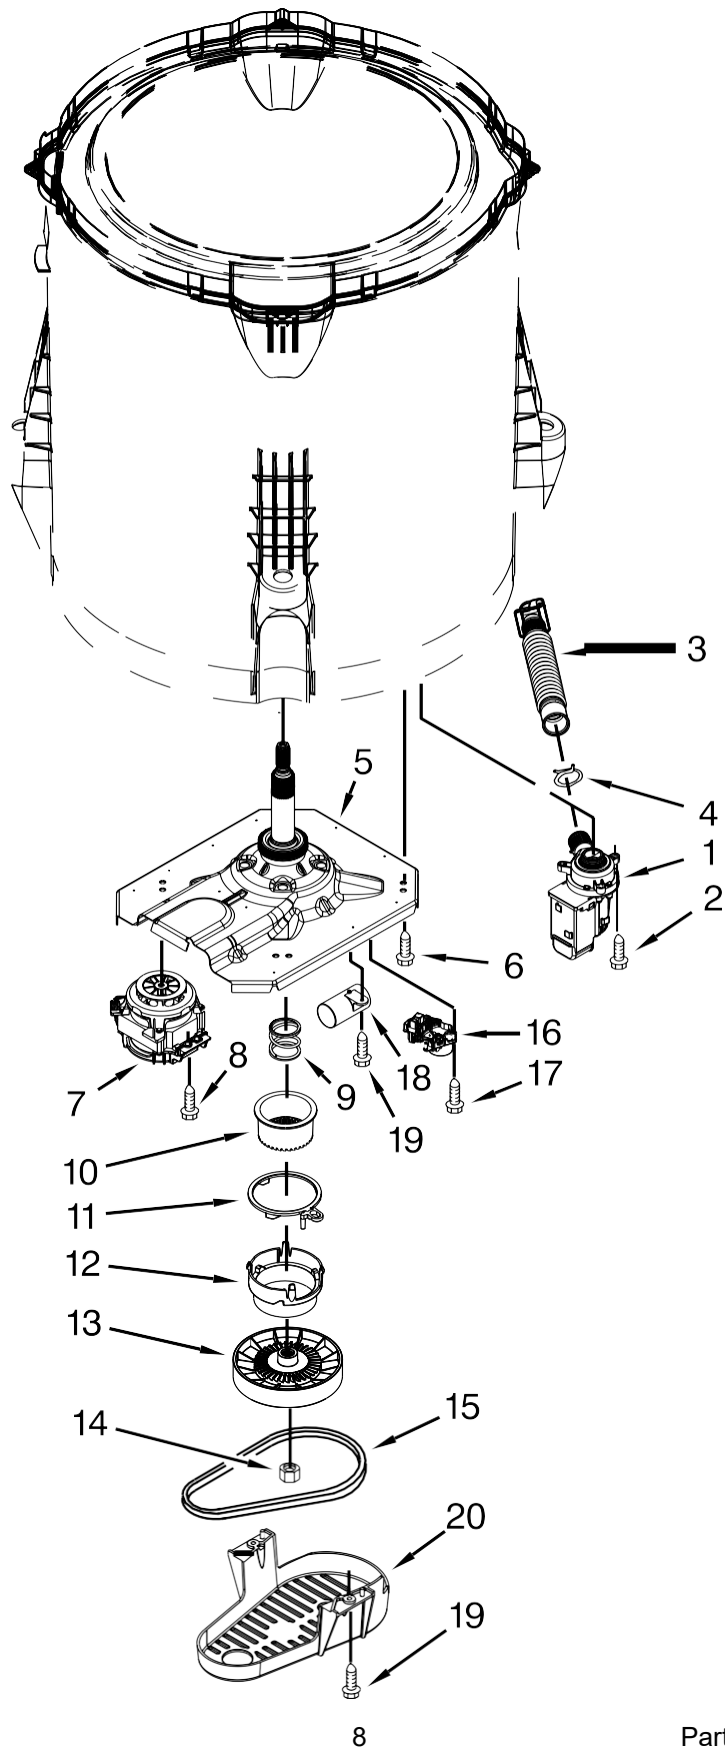

Lavadora Whirlpool 7MWTW1706BM0

<u>Illus. No.</u>	<u>Part No.</u>	<u>Description</u>
1	W10465543	Pump Assembly, Drain
2	W10004910	Screw
3	W10215091	Hose, Inner Drain Assembly
4	8317496	Clamp, Hose
5	W10473144	Gearcase Assembly
6	W10249633	Screw
7	W10416668	Motor, Drive

<u>Illus. No.</u>	<u>Part No.</u>	<u>Description</u>
8	W10094780	Screw
9	W10006382	Spring, Splutch
10	W10006352	Slider, Splutch
11	W10006353	Cam Ring, Splutch
12	W10006354	Cam, Splutch
13	W10536113	Pulley
14	W10163336	Nut, Pulley
15	W10006384	Belt, Drive

<u>Illus. No.</u>	<u>Part No.</u>	<u>Description</u>
16	W10006355	Actuator, Shift
17	9741052	Screw
18	W10390451	Capacitor, Motor Run
19	357640	Screw
20	W10427633	Shield, Pulley Cover