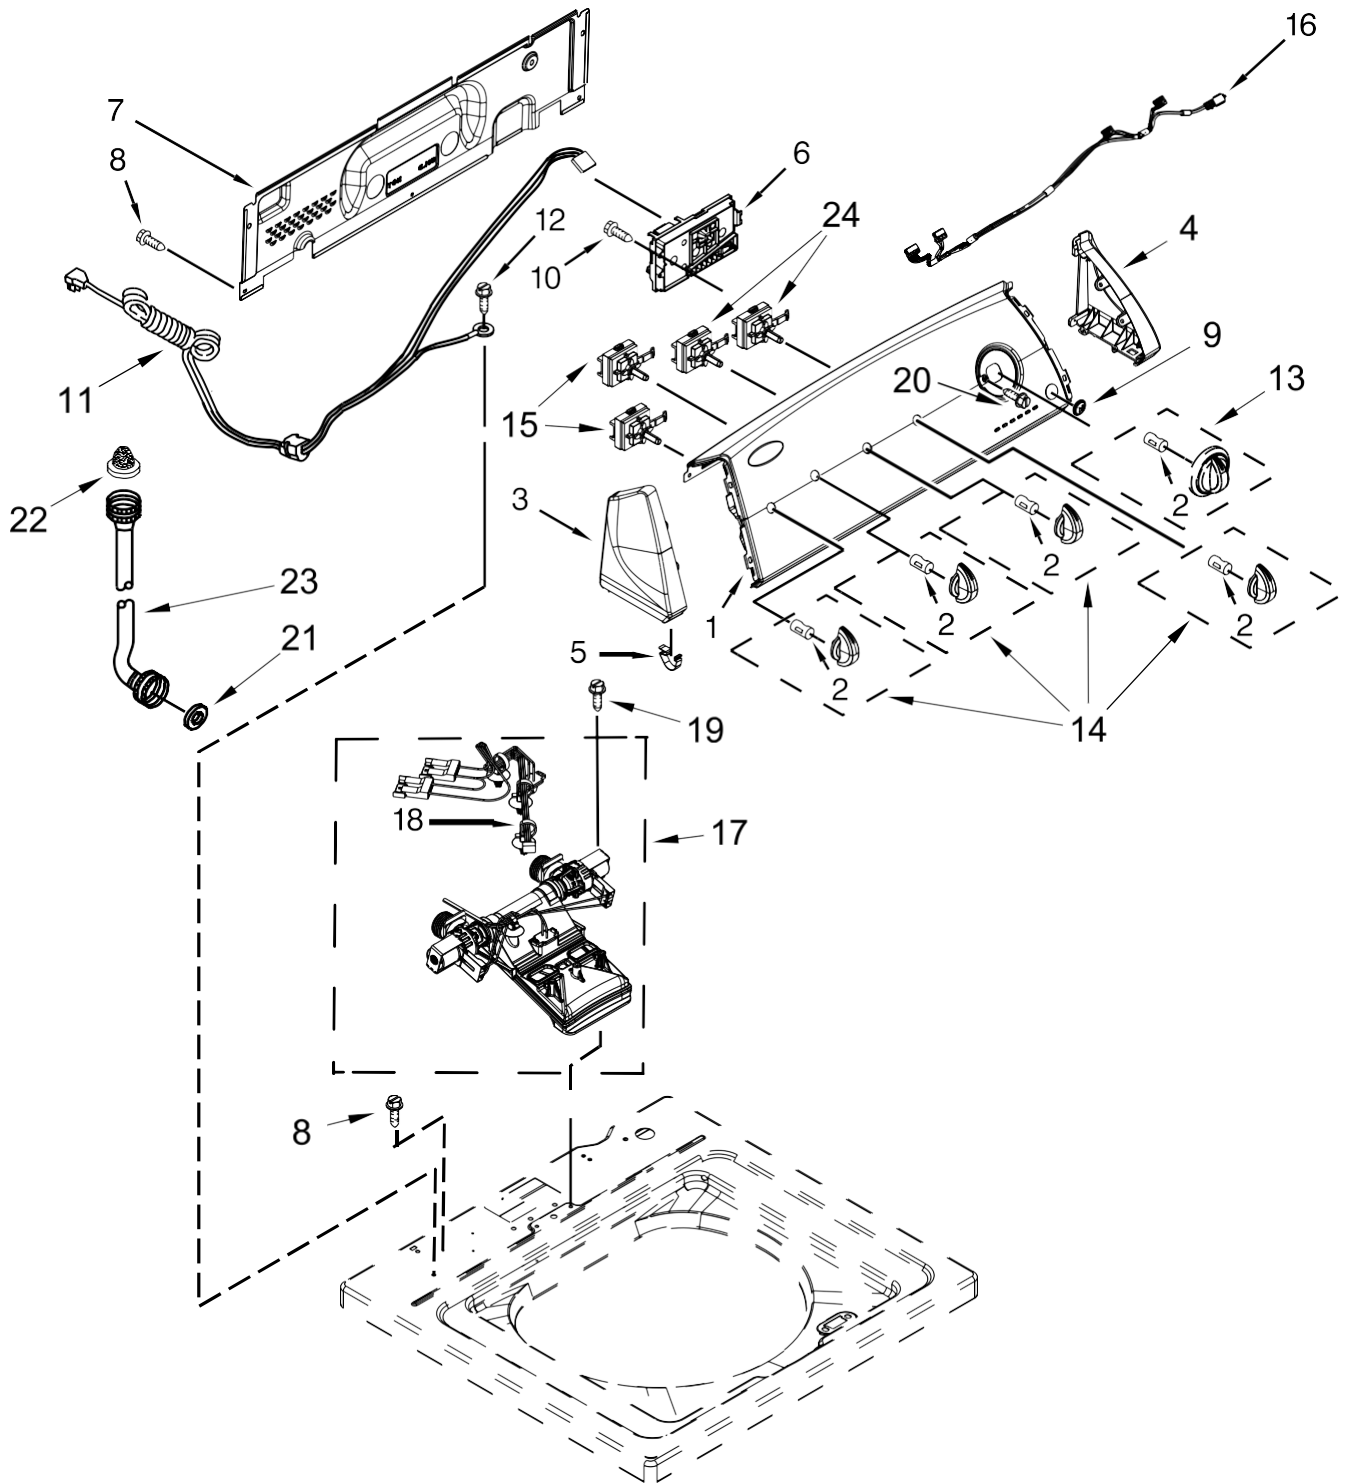

Lavadora Whirlpool 7MWTW1706BM0

Lavadora Whirlpool 7MWTW1706BM0

<u>Illus. No.</u>	<u>Part No.</u>	<u>Description</u>
1		Literature Parts
	W10478095	Installation Instructions
	W10630329	Owners Manual
	W10468340	Tech Sheet
	W10630328	Energy Guide
2		Top
	W10251319	White
3		Lid & Bumper Assembly
	W10027624	White
4	9724509	Bumper, Lid
5	9740848	Screw
6	91770	Hinge, Lid
7	W10119872	Screw
8		Strike, Lid Lock
	W10240513	White

<u>Illus. No.</u>	<u>Part No.</u>	<u>Description</u>
20	1157158	Screw
21	W10248088	Lock, Top
22	W10397994	Foot, Leveling
23	356138	Clamp, Hose
24	W10339879	Tie, Cable
25	W10215139	Cover, Harness
26	W10142728	Screw
27	W10221546	Hose, Outer Drain Assembly
28	W10280024	U-Bend, Drain Hose

Lavadora Whirlpool 7MWTW1706BMO

<u>Illus. No.</u>	<u>Part No.</u>	<u>Description</u>
1	W10552363	Panel, Console
2	8536939	Clip, Spring
3		End Cap (Left)
	8566035	White
4		End Cap (Right)
	8566032	White
5	8312709	Clip, Console
6	W10570342	Control Unit Assembly
7	W10461159	Panel, Console Rear Cover
8	1157158	Screw
9	W10251309	Push Button, Start

<u>Illus. No.</u>	<u>Part No.</u>	<u>Description</u>
10	90767	Screw
11	W10525194	Cord, Power
12	3400076	Screw
13		Assembly, Timer Knob
	W10034750	White/Metallic
14		Assembly, Control Knob
	W10034380	White/Metallic
15	W10285512	Temperature Control
16	W10291176	Harness, Upper
17	W10472844	Inlet Assembly, Water