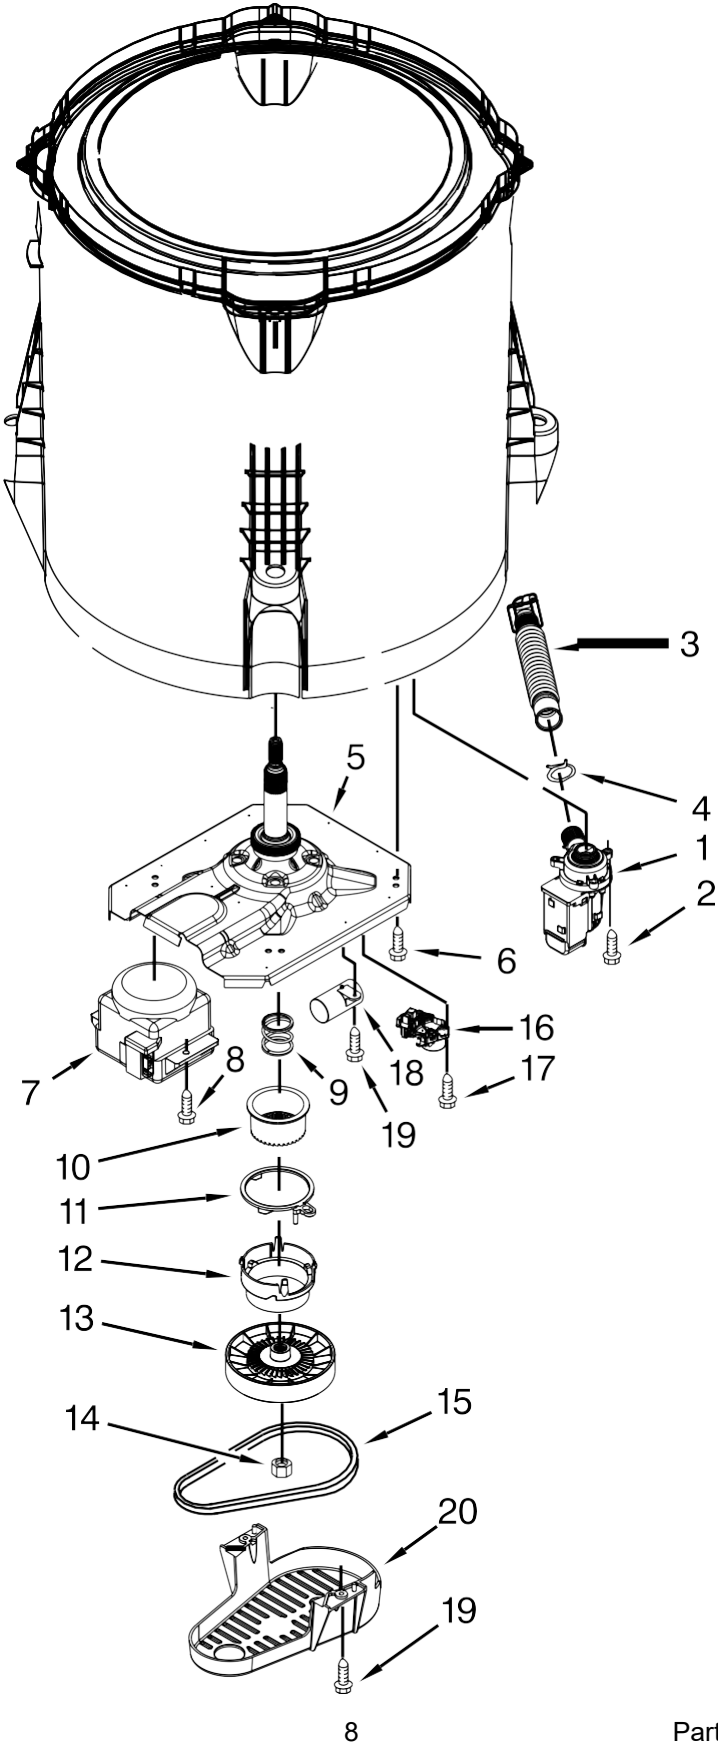

Lavadora Whirlpool 7MWTW1709DM0

<u>Illus. No.</u>	<u>Part No.</u>	<u>Description</u>
1	W10465543	Pump Assembly, Drain
2	W10004910	Screw
3	W10215091	Hose, Inner Drain Assembly
4	8317496	Clamp, Hose
5	W10473144	Gearcase Assembly
6	W10249633	Screw
7	W10416668	Motor, Drive
8	W10094780	Screw
9	W10006382	Spring, Splutch (Includes Items 10, 11, 12 and 13)

<u>Illus. No.</u>	<u>Part No.</u>	<u>Description</u>
10	W10006352	Slider, Splutch (Includes Items 9, 11, 12 and 13)
11	W10006353	Cam Ring, Splutch (Includes Items 9, 10, 12 and 13)
12	W10006354	Cam, Splutch (Includes Items 9, 10, 11 and 13)
13	W10536113	Pulley
14	W10604214	Nut, Pulley
15	W10006384	Belt, Drive

<u>Illus. No.</u>	<u>Part No.</u>	<u>Description</u>
16	W10006355	Actuator, Shift
17	9741052	Screw
18	W10390451	Capacitor, Motor Run
19	357640	Screw
20	W10427633	Shield, Pulley Cover