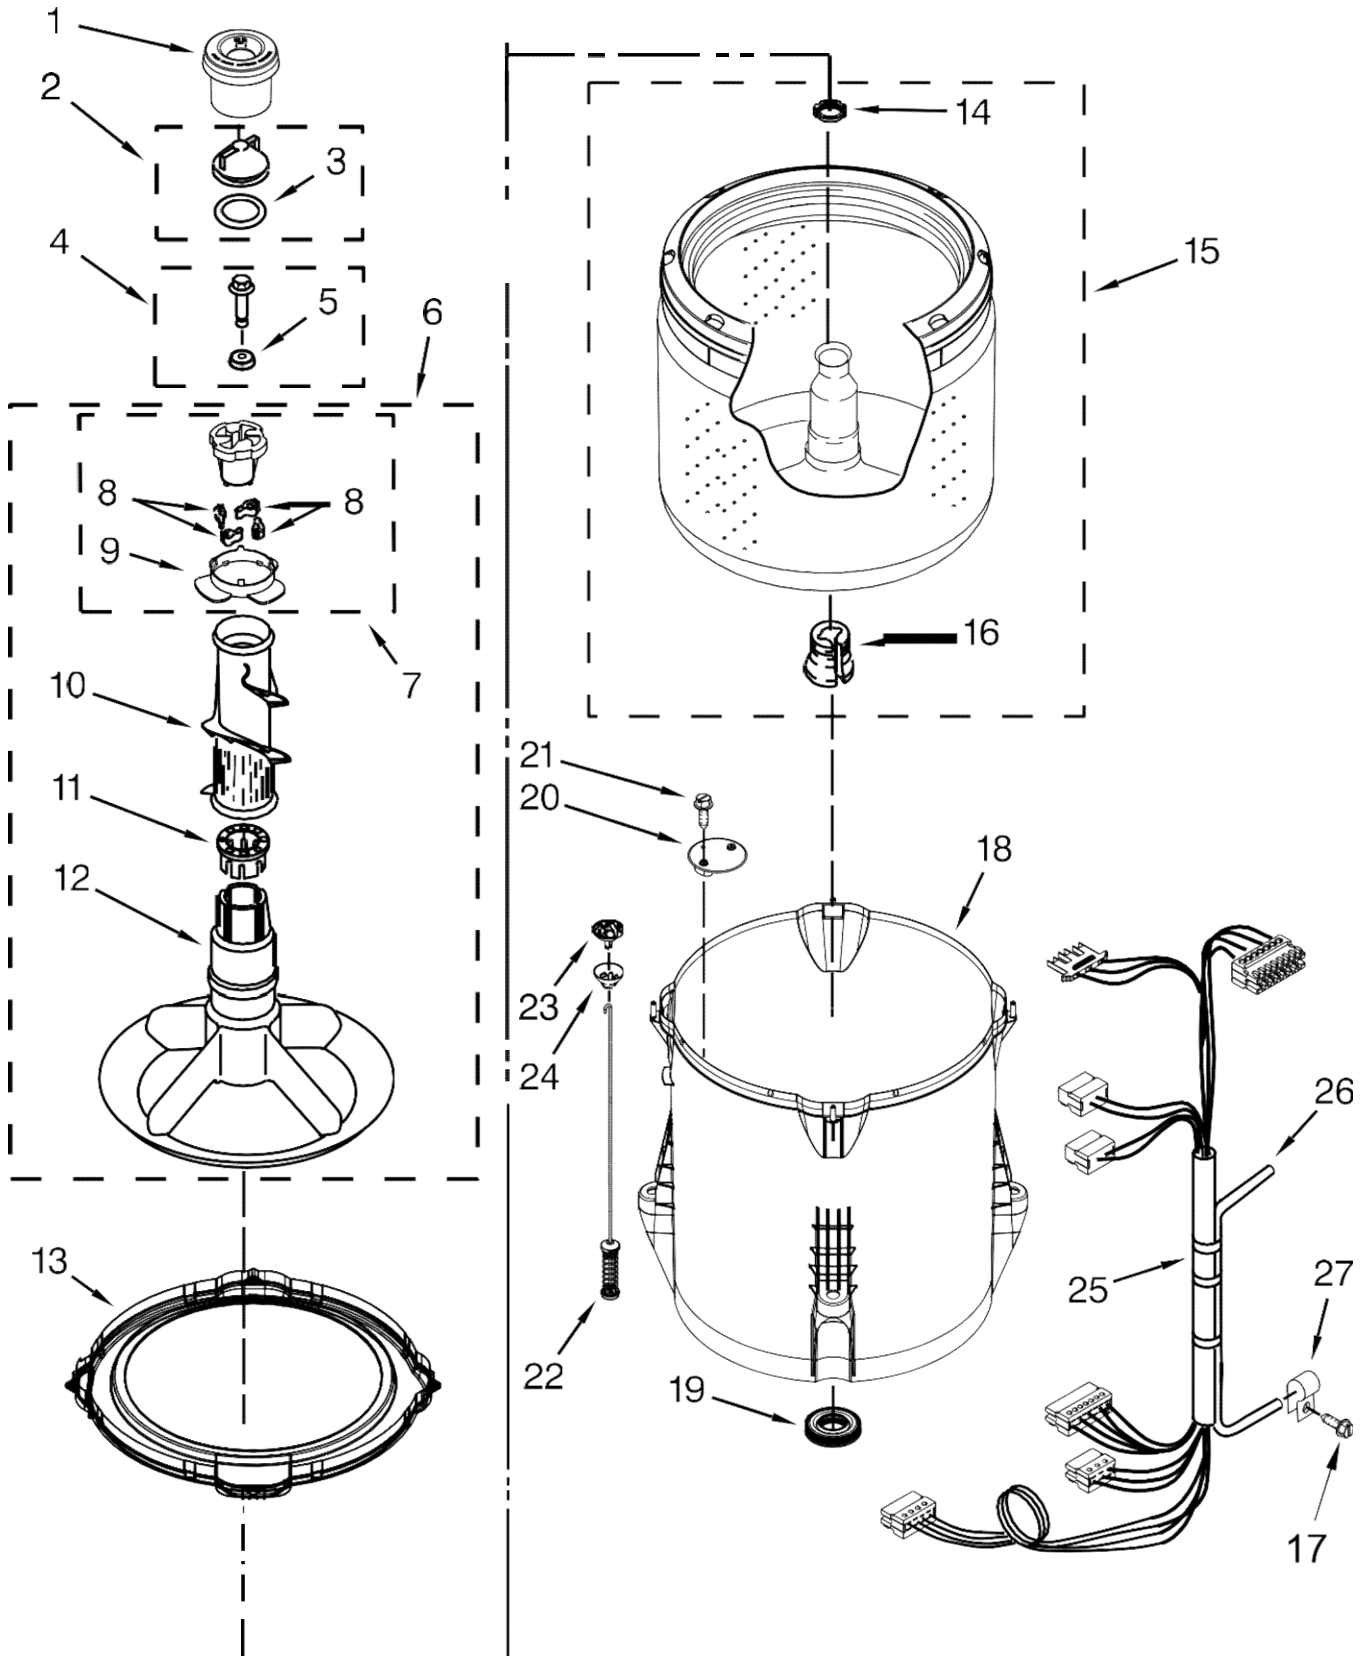

Lavadora Whirlpool 7MWTW1709DM0

<u>Illus. No.</u>	<u>Part No.</u>	<u>Description</u>
1	8575076	Dispenser, Fabric Softener
2	3354733	Cap, Barrier
3	W10072840	Seal, Inner Cap
4	W10003790	Screw and Washer
5	3949550	Washer
6	3348117	Agitator (Complete)
7	3363663	Cam, Driven
8	3366877	Dog, Agitator Clutch
9	3363661	Bearing, Cam
10	3348752	Mover, Clothes
11	3350389	Spacer, Thrust
12	3347288	Agitator
13	W10215108	Ring, Tub

<u>Illus. No.</u>	<u>Part No.</u>	<u>Description</u>
14	21366	Nut, Spanner
15	W10358261	Basket Assembly
16	389140	Block, Basket Drive
17	8533943	Screw
18	W10238320	Tub (Includes Tub Seal)
19	W10006371	Seal, Tub
20	W10215093	Filter, Drain Pump
21	8533928	Screw (Stainless)
22	W10257088	Damper Assembly, Tub Suspension (Set Of 4-Includes Ball & Bushing)
23	W10560146	Ball, Suspension (Set of 4 - Includes Suspension Bushings)

<u>Illus. No.</u>	<u>Part No.</u>	<u>Description</u>
24	W10256551	Bushing - Upper Suspension (Set of 4 - Includes Suspension Balls)
25	W10504125	Harness, Lower (Includes Pressure Hose & Cable Tie)
26	W10431037	Hose, Pressure Switch
27	W10005430	Clamp, Cable