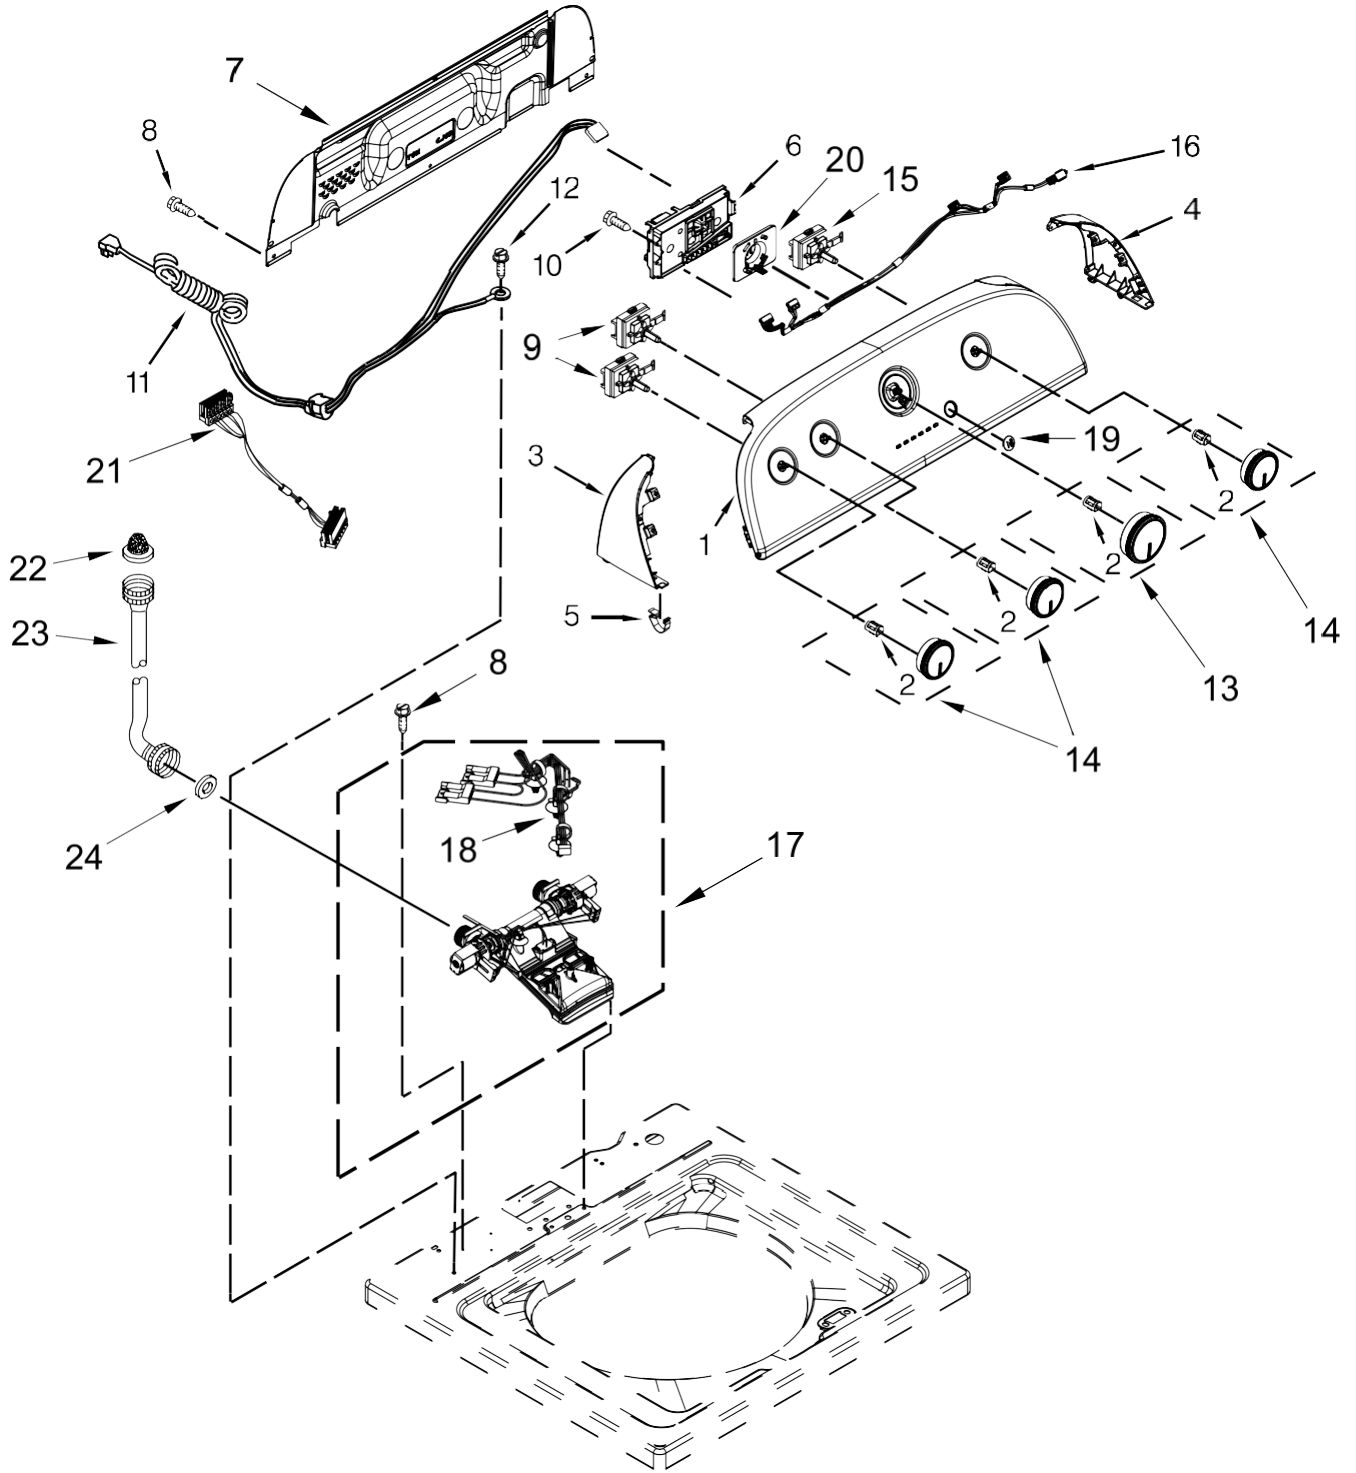

Lavadora Whirlpool 7MWTW1709DM0

Lavadora Whirlpool 7MWTW1709DM0

<u>Illus.</u> <u>No.</u>	<u>Part No.</u>	<u>Description</u>
1		Literature Parts
	W10658634	Installation Instructions
	W10655225	Owners Manual
	W10468340	Tech Sheet
	W10658018	Energy Guide
2		Top
	W10251319	White
3		Lid and Bumper Assembly
	W10027624	White
4	9724509	Bumper, Lid
5	9740848	Screw
6	91770	Hinge, Lid
7	W10119872	Screw
8		Strike, Lid Lock
	W10240513	White

<u>Illus.</u> <u>No.</u>	<u>Part No.</u>	<u>Description</u>
9	W10273971	Screw
10	W10192089	Dispenser, Bleach
11		Bezel, Lid Lock
	W10392041	White
12	21258	Bearing, Lid Hinge
13	90016	Clip, Harness
14	W10238287	Latch, Lid Lock Assembly
15	8281163	Screw (Stainless)
16	W10250884	Panel, Rear
17		Cabinet
	W10478060	White
18	W10215098	Brace, Cabinet Top - Front
19	W10512626	Brace, Cabinet Top - Rear

<u>Illus.</u> <u>No.</u>	<u>Part No.</u>	<u>Description</u>
20	1157158	Screw
21	356138	Clamp, Hose
22	W10397994	Foot, Leveling
23	W10339879	Tie, Cable
24	W10142728	Screw
25	W10215139	Cover, Harness
26	3400076	Screw
27	W10221546	Hose, Outer Drain Assembly
28	W10280024	U-Bend, Drain Hose

Lavadora Whirlpool 7MWTW1709DM0

<u>Illus. No.</u>	<u>Part No.</u>	<u>Description</u>
1	W10643278	Panel, Console
2	8536939	Clip, Spring
3		End Cap (Left)
	W10520782	White
4		End Cap (Right)
	W10520780	White
5	8312709	Clip, Console
6	W10658737	Control Unit Assembly, Machine and Motor
7	W10552335	Panel, Console Rear Cover
8	1157158	Screw
9	W10285512	Temperature Control
10	90767	Screw