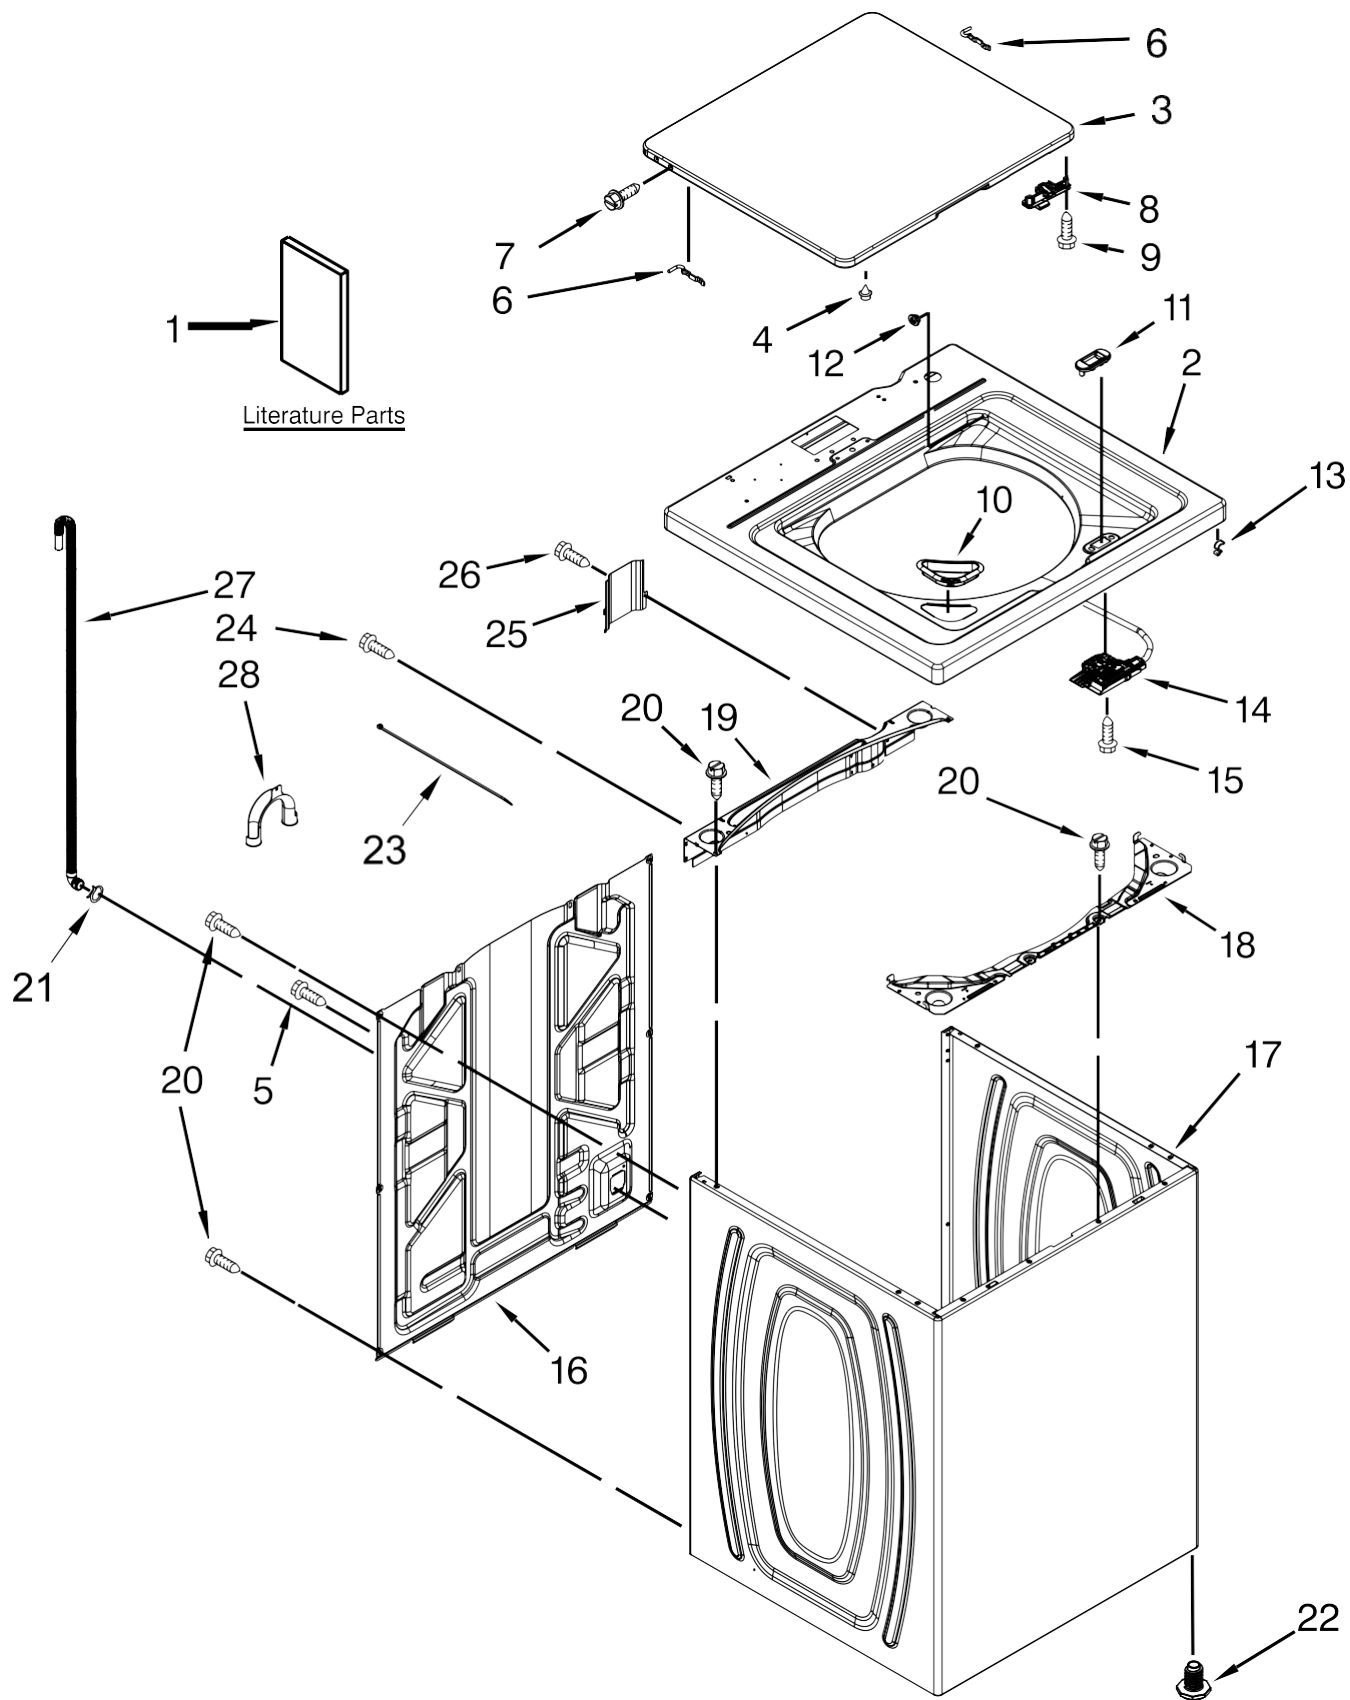

Lavadora Whirlpool 7MWTW1709DM0

Lavadora Whirlpool 7MWTW1709DM0

<u>Illus.</u> <u>No.</u>	<u>Part No.</u>	<u>Description</u>
1		Literature Parts
	W10658634	Installation Instructions
	W10655225	Owners Manual
	W10468340	Tech Sheet
	W10658018	Energy Guide
2		Top
	W10251319	White
3		Lid and Bumper Assembly
	W10027624	White
4	9724509	Bumper, Lid
5	9740848	Screw
6	91770	Hinge, Lid
7	W10119872	Screw
8		Strike, Lid Lock
	W10240513	White

<u>Illus.</u> <u>No.</u>	<u>Part No.</u>	<u>Description</u>
9	W10273971	Screw
10	W10192089	Dispenser, Bleach
11		Bezel, Lid Lock
	W10392041	White
12	21258	Bearing, Lid Hinge
13	90016	Clip, Harness
14	W10238287	Latch, Lid Lock Assembly
15	8281163	Screw (Stainless)
16	W10250884	Panel, Rear
17		Cabinet
	W10478060	White
18	W10215098	Brace, Cabinet Top - Front
19	W10512626	Brace, Cabinet Top - Rear

<u>Illus.</u> <u>No.</u>	<u>Part No.</u>	<u>Description</u>
20	1157158	Screw
21	356138	Clamp, Hose
22	W10397994	Foot, Leveling
23	W10339879	Tie, Cable
24	W10142728	Screw
25	W10215139	Cover, Harness
26	3400076	Screw
27	W10221546	Hose, Outer Drain Assembly
28	W10280024	U-Bend, Drain Hose

Lavadora Whirlpool 7MWTW1709DM0

<u>Illus. No.</u>	<u>Part No.</u>	<u>Description</u>
1	W10643278	Panel, Console
2	8536939	Clip, Spring
3		End Cap (Left)
	W10520782	White
4		End Cap (Right)
	W10520780	White
5	8312709	Clip, Console
6	W10658737	Control Unit Assembly, Machine and Motor
7	W10552335	Panel, Console Rear Cover
8	1157158	Screw
9	W10285512	Temperature Control
10	90767	Screw