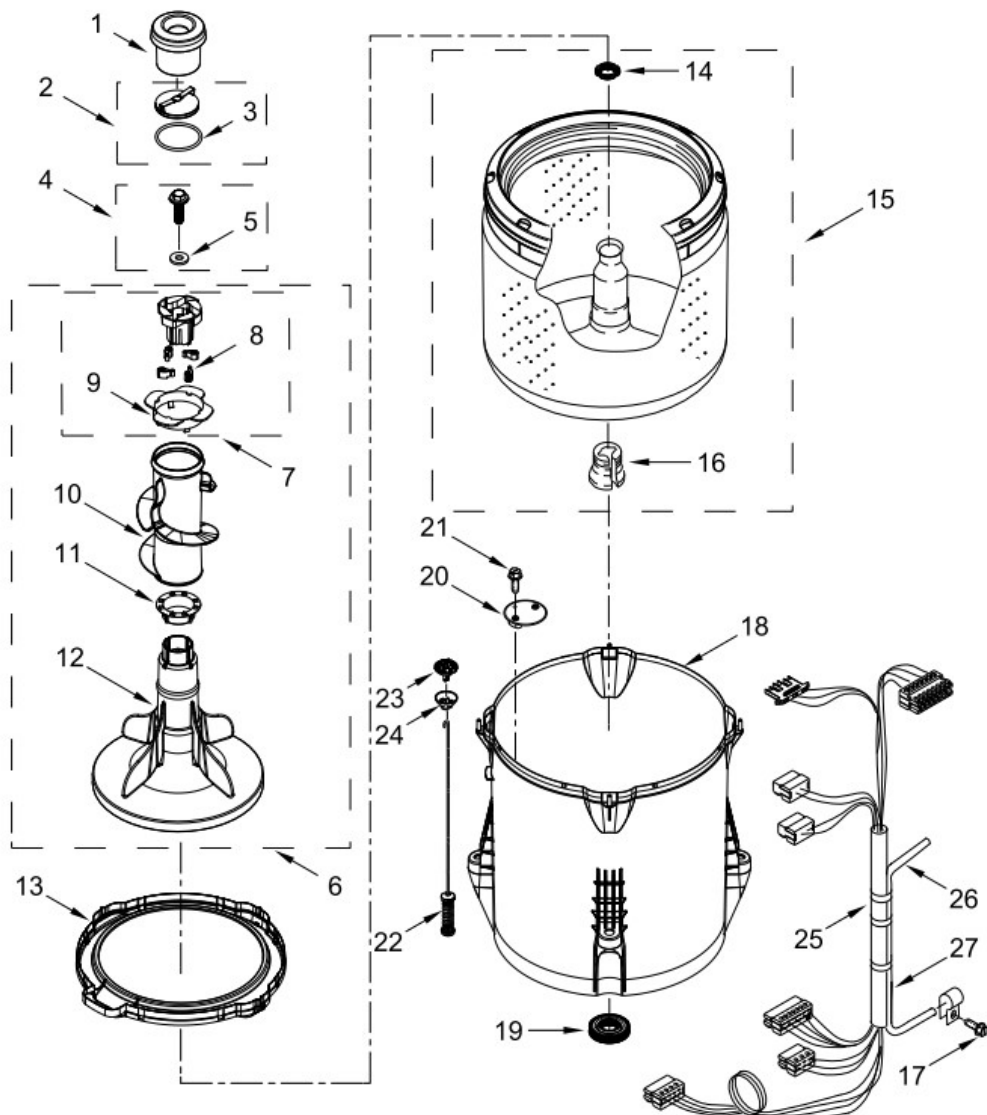

Distribuidor Autorizado

SurteRápido.com

Venta de Refacciones
Electrodomesticas

Lavadora Whirlpool 7MWTW1709DM1

Distribuidor Autorizado

Surte Rápido.com

Venta de Refacciones
Electrodomesticas

Lavadora Whirlpool 7MWTW1709DM1

BASKET AND TUB PARTS

<u>Illus.</u> <u>No.</u>	<u>Part No.</u>	<u>Description</u>	<u>Illus.</u> <u>No.</u>	<u>Part No.</u>	<u>Description</u>	<u>Illus.</u> <u>No.</u>	<u>Part No.</u>	<u>Description</u>
1	8575076	Dispenser, Fabric Softener	14	21366	Nut, Spanner	24	W10256551	Bushing - Upper Suspension (Set of 4 - Includes Suspension Balls)
2	3354733	Cap, Barrier	15	W10358261	Basket Assembly	25	W10746348	Harness, Lower
3	W10072840	Seal, Inner Cap	16	389140	Block, Basket Drive	26	W10297441	Hose, Pressure Switch
4	W10003790	Screw and Washer	17	8533943	Screw	27	W10005430	Clamp, Cable
5	3949550	Washer	18	W10238320	Tube (Includes Tub Seal)			
6	3348117	Agitator (Complete)	19	W10006371	Seal, Tub			
7	3363663	Cam, Driven	20	W10215093	Filter, Drain Pump			
8	3366877	Dog, Agitator Clutch	21	8533928	Screw (Stainless)			
9	3363661	Bearing, Cam	22	W10748952	Damper Assembly, Tub Suspension (Set Of 4-Includes Ball & Bushing)			
10	3348752	Mover, Clothes	23	W10583768	Ball, Suspension (Set of 4 - Includes Suspension Bushings)			
11	3350389	Spacer, Thrust						
12	3347288	Agitator						
13	W10215108	Ring, Tub