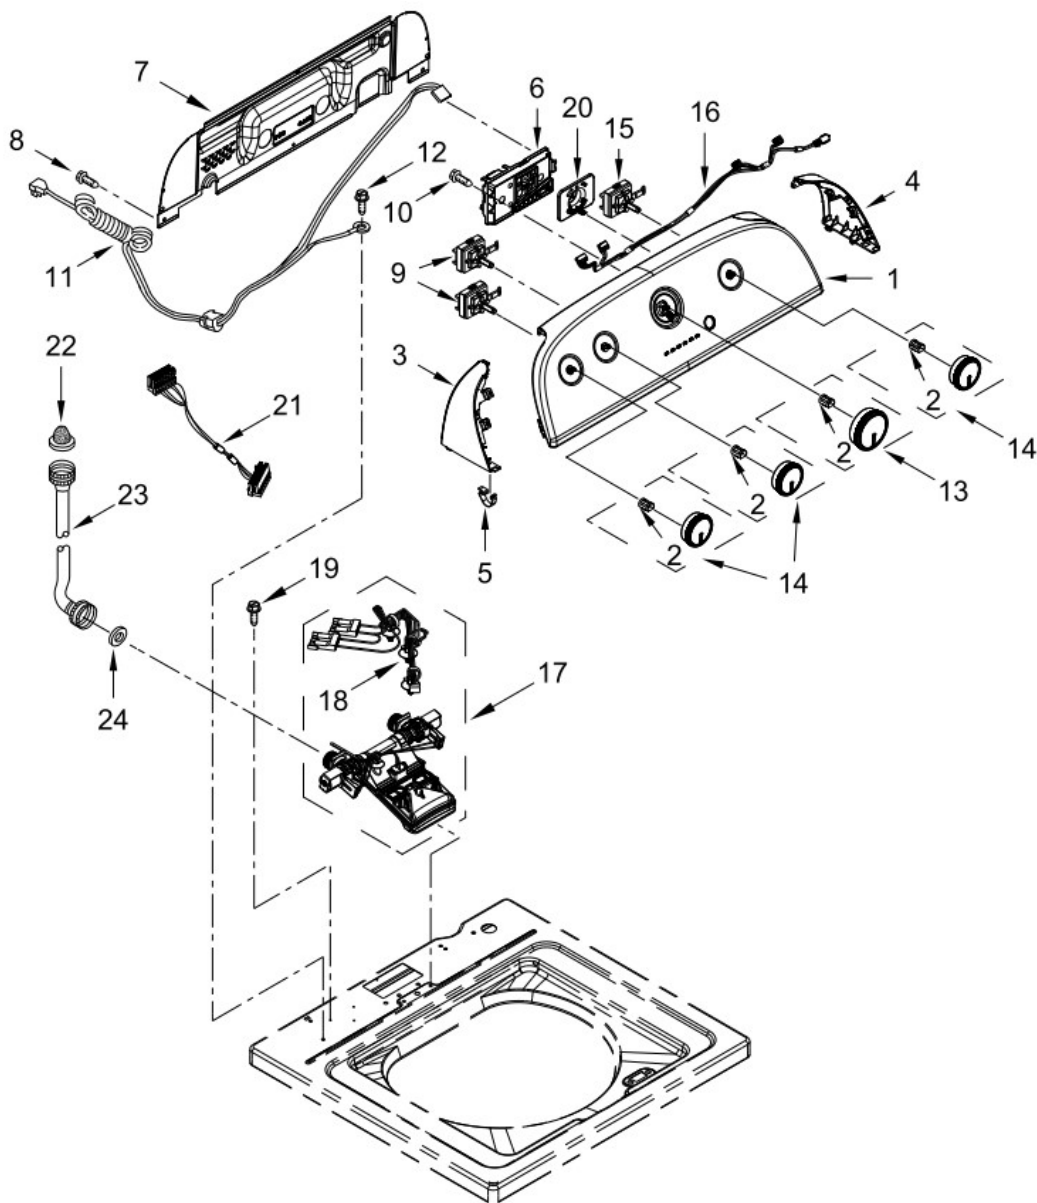

Distribuidor Autorizado

SurteRápido.com

Venta de Refacciones
Electrodomesticas

Lavadora Whirlpool 7MWTW1709DM1

Distribuidor Autorizado

Surte Rápido.com

Venta de Refacciones
Electrodomesticas

Lavadora Whirlpool 7MWTW1709DM1

CONTROLS AND WATER INLET PARTS

<u>Illus.</u> <u>No.</u>	<u>Part No.</u>	<u>Description</u>
1	W10643278	Panel, Console
2	8536939	Clip, Spring
3		End Cap (Left)
	W10520782	White
4		End Cap (Right)
	W10520780	White
5	8312709	Clip, Console
6	W10723769	Control Unit Assembly, Machine and Motor
7	W10552335	Panel, Console Rear Cover
8	1157158	Screw
9	W10285512	Temperature Control
10	90767	Screw
11	W10525194	Cord, Power

<u>Illus.</u> <u>No.</u>	<u>Part No.</u>	<u>Description</u>
12	3400076	Screw
13		Knob, Timer
	W10576634	White/Metallic
14		Assembly, Control Knob
	W10576636	White/Metallic
15	W10285511	Switch, Rotary Encoder (2 Position)
16	W10579238	Harness, Upper
17	W10683653	Inlet Assembly, Water
18	W10684972	Harness, Valve
19	W10213953	Screw
20	W10596298	Button, Push to Start
21	W10582444	Harness, Jumper
22	3976300	Washer, Inlet Hose

<u>Illus.</u> <u>No.</u>	<u>Part No.</u>	<u>Description</u>
23		Hose, Water Inlet
	W10194210	Cold Water
	W10194211	Hot Water
24	W10242307	Washer, Inlet Hose