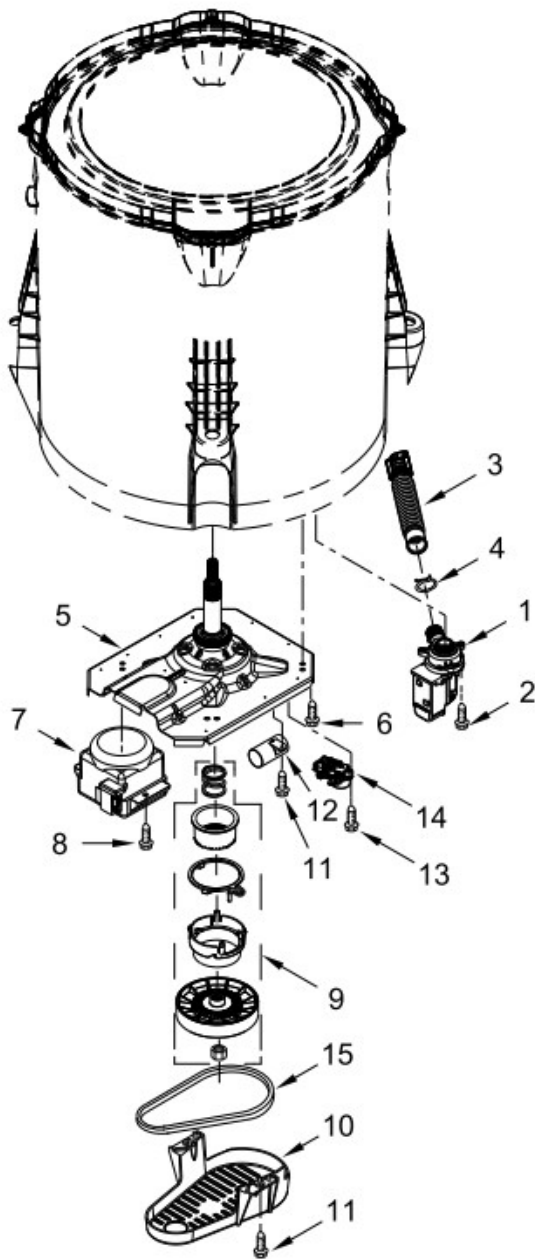

Distribuidor Autorizado

SurteRápido.com

Venta de Refacciones
Electrodomesticas

Lavadora Whirlpool 7MWTW1709DM1

Distribuidor Autorizado

SurteRápido.com

Venta de Refacciones
Electrodomesticas

Lavadora Whirlpool 7MWTW1709DM1

GEARCASE, MOTOR AND PUMP PARTS

<u>Illus.</u> <u>No.</u>	<u>Part No.</u>	<u>Description</u>	<u>Illus.</u> <u>No.</u>	<u>Part No.</u>	<u>Description</u>	<u>Illus.</u> <u>No.</u>	<u>Part No.</u>	<u>Description</u>
1	W10465543	Pump Assembly, Drain	6	W10249633	Screw	11	357640	Screw
2	W10004910	Screw	7	W10677715	Motor, Drive	12	W10625045	Capacitor, Motor Run
3	W10763078	Hose, Inner Drain Assembly	8	W10094780	Screw	13	9741052	Screw
4	8317496	Clamp, Hose	9	W10721967	Splutch Kit (60Hz)	14	W10597177	Actuator, Shift
5	W10473144	Gearcase Assembly	10	W10427633	Shield, Pulley Cover	15	W10006384	Belt, Drive