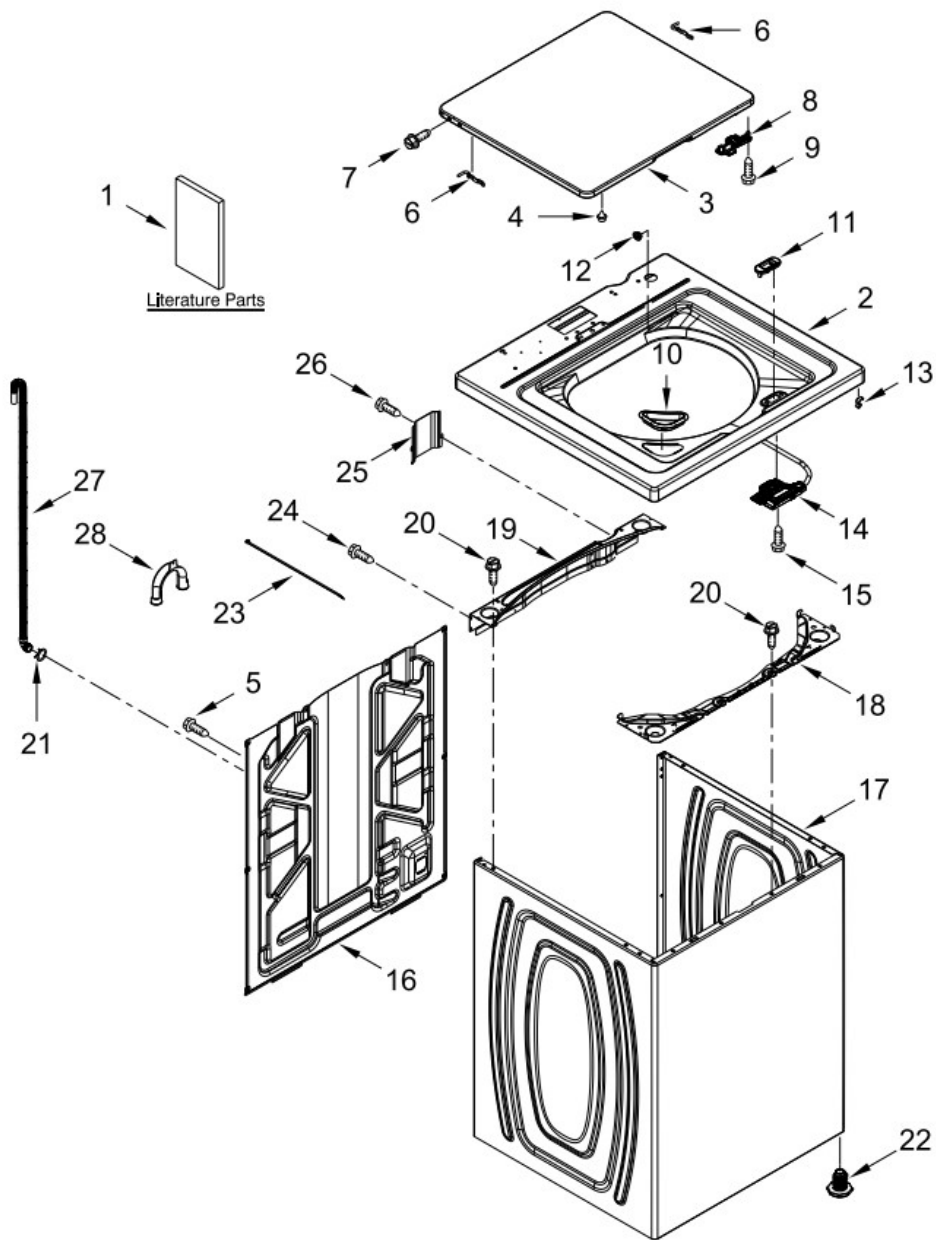

Distribuidor Autorizado

SurteRápido.com

Venta de Refacciones
Electrodomesticas

Lavadora Whirlpool 7MWTW1709DM1

Distribuidor Autorizado

SurteRápido.com

Venta de Refacciones
Electrodomesticas

Lavadora Whirlpool 7MWTW1709DM1

TOP AND CABINET PARTS

<u>Illus.</u> <u>No.</u>	<u>Part No.</u>	<u>Description</u>
1		Literature Parts
	W10658634	Installation Instructions
	W10655225	Owners Manual
	W10468340	Tech Sheet
	W10658018	Energy Guide
2		Top
	W10251319	White
3		Assembly, Lid and Bumper
	W10027624	White
4	9724509	Bumper, Lid
5	9740848	Screw
6	91770	Hinge, Lid
7	W10119872	Screw
8		Strike, Lid Lock
	W10240513	White

<u>Illus.</u> <u>No.</u>	<u>Part No.</u>	<u>Description</u>
9	W10273971	Screw
10	W10192089	Dispenser, Bleach
11		Bezel, Lid Lock
	W10392041	White
12	21258	Bearing, Lid Hinge
13	90016	Clip, Harness
14	W10744659	Latch, Lid Lock Assembly
15	8281163	Screw (Stainless)
16	W10250884	Panel, Rear
17		Cabinet
	W10478060	White
18	W10215098	Brace, Cabinet Top - Front
19	W10512626	Brace, Cabinet Top - Rear

<u>Illus.</u> <u>No.</u>	<u>Part No.</u>	<u>Description</u>
20	1157158	Screw
21	356138	Clamp, Hose
22	W10397994	Foot, Leveling
23	W10339879	Tie, Cable
24	W10142728	Screw
25	W10676061	Cover, Harness
26	3400076	Screw
27	W10221546	Hose, Outer Drain Assembly
28	W10280024	U-Bend, Drain Hose