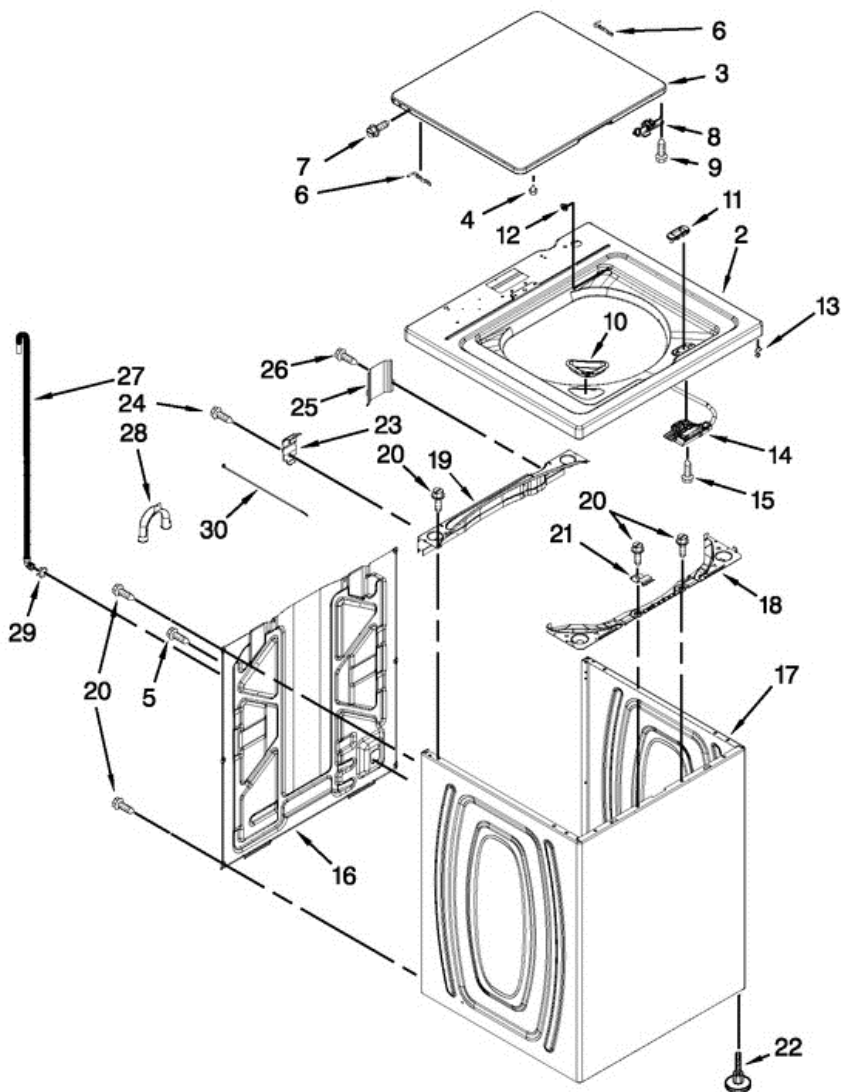

**7MWTW1712AM0 GABINETE**

## 7MWTW1712AM0 GABINETE

2	W10251319	TOP (WHITE)
3	W10027624	LID & BUMPER ASSEMBLY (WHITE)
4	9724509	BUMPER, LID
5	9740848	SCREW
6	91770	HINGE, LID
7	W10119872	SCREW
8	W10240513	STRIKE, LID LOCK
9	W10273971	SCREW
10	W10192089	DISPENSER, BLEACH
11	W10392041	BEZEL, LID LOCK
12	21258	BEARING, LID HINGE
13	90016	CLIP, HARNESS
14	W10238287	LATCH, LID LOCK ASSEMBLY
15	8281163	SCREW
16	W10250884	PANEL REAR
17	W10251994	CABINET (WHITE)
18	W10215098	BRACE, CABINET TOP FRONT
19	W10215099	BRACE, CABINET TOP REAR
20	1157158	SCREW
21	W10248088	LOCK, TOP
22	W10397767	FOOT ASSEMBLY, LEVELING
23	W10215102	HINGE, TOP
24	W10142728	SCREW
25	W10215139	COVER, HARNESS
26	3400076	SCREW
27	W10221546	HOSE, OUTER DRAIN ASSEMBLY
28	W10280024	U-BEND, DRAIN HOSE
29	356138	CLAMP, HOSE
30	W10339879	TIE, CABLE

## 7MWTW1712AM0 TABLERO

1	W10524996	PANEL, CONSOLE
2	8536939	CLIP, SPRING
3	8566035	END CAP (LEFT) (WHITE)
4	8566032	END CAP (RIGHT) (WHITE)
5	8312709	CLIP, CONSOLE
6	W10456681	CONTROL UNIT ASSEMBLY, MACHINE & MOTOR
7	W10461159	PANEL, CONSOLE REAR COVER
8	1157158	SCREW
9	W10285511	SWITCH, ROTARY ENCODER (2 POSITION)
10	90767	SCREW
11	W10276649	CORD, POWER
12	3400076	SCREW
13	W10034750	KNOB, TIMER (WHITE/METALLIC)
14	W10034380	KNOB, CONTROL (WHITE/METALLIC)
15	W10285512	SWITCH, ROTARY ENCODER (4 POSITION)
16	W10291176	HARNESS, UPPER
17	W10472844	INLET ASSEMBLY, WATER
18	W10423127	HARNESS, VALVE
19	W10242307	WASHER, INLET HOSE
20	W10194210	HOSE, WATER INLET (COLD WATER)
20	W10194211	HOSE, WATER INLET (HOT WATER)
21	353362	WASHER, FILTER
22	W10269488	CONNECTOR- HOSE, Y
23	8281163	SCREW
24	3400818	SCREW
25	W10251309	PUSHBUTTON, START
26	3357450	WASHER, HOSE ADAPTER