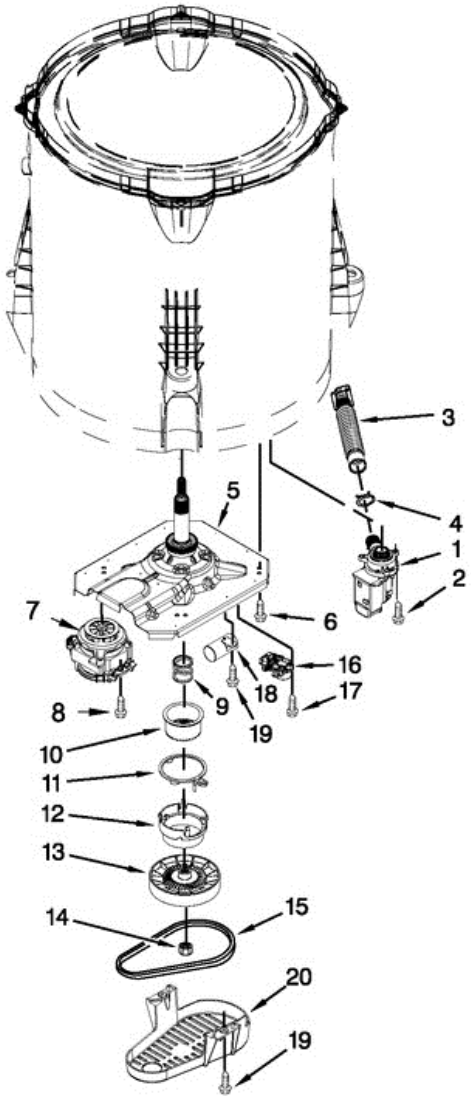

7MWTW1712AM0 TRANSMISION