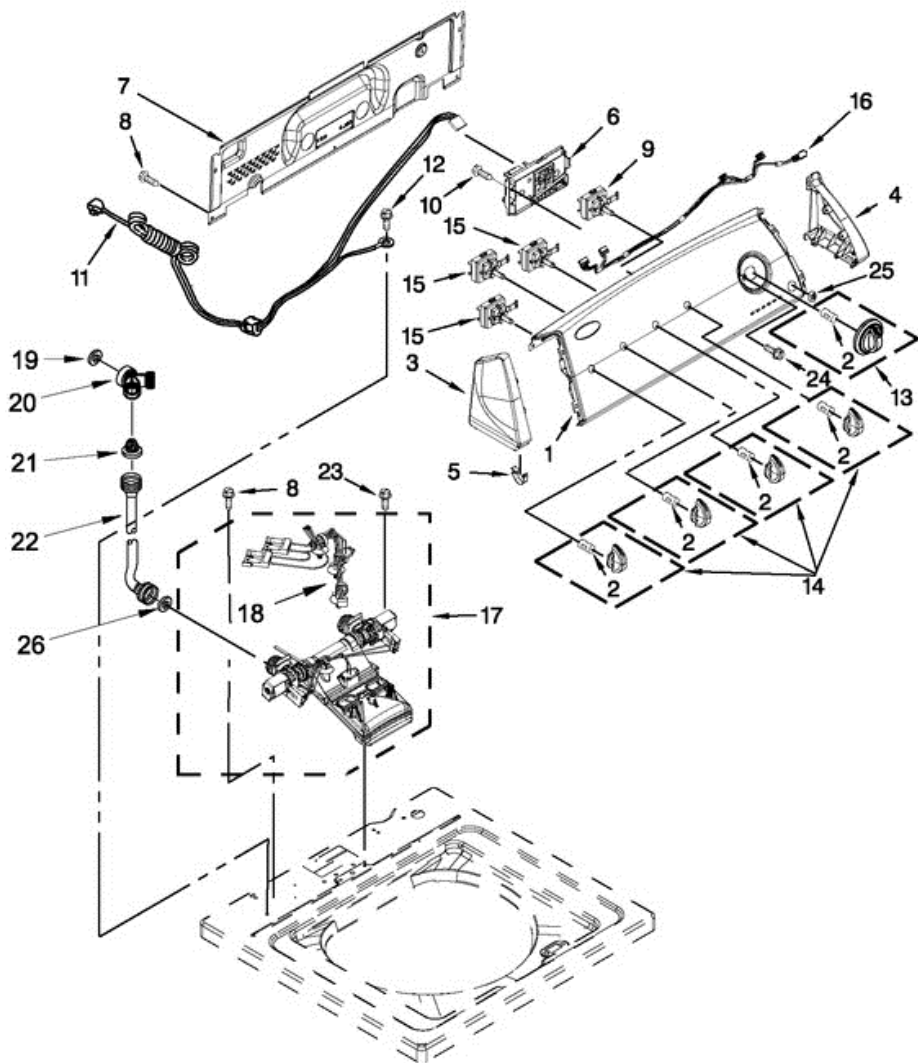

## 7MWTW1712AM0 GABINETE

2	W10251319	TOP (WHITE)
3	W10027624	LID & BUMPER ASSEMBLY (WHITE)
4	9724509	BUMPER, LID
5	9740848	SCREW
6	91770	HINGE, LID
7	W10119872	SCREW
8	W10240513	STRIKE, LID LOCK
9	W10273971	SCREW
10	W10192089	DISPENSER, BLEACH
11	W10392041	BEZEL, LID LOCK
12	21258	BEARING, LID HINGE
13	90016	CLIP, HARNESS
14	W10238287	LATCH, LID LOCK ASSEMBLY
15	8281163	SCREW
16	W10250884	PANEL REAR
17	W10251994	CABINET (WHITE)
18	W10215098	BRACE, CABINET TOP FRONT
19	W10215099	BRACE, CABINET TOP REAR
20	1157158	SCREW
21	W10248088	LOCK, TOP
22	W10397767	FOOT ASSEMBLY, LEVELING
23	W10215102	HINGE, TOP
24	W10142728	SCREW
25	W10215139	COVER, HARNESS
26	3400076	SCREW
27	W10221546	HOSE, OUTER DRAIN ASSEMBLY
28	W10280024	U-BEND, DRAIN HOSE
29	356138	CLAMP, HOSE
30	W10339879	TIE, CABLE

## 7MWTW1712AM0 TABLERO

1	W10524996	PANEL, CONSOLE
2	8536939	CLIP, SPRING
3	8566035	END CAP (LEFT) (WHITE)
4	8566032	END CAP (RIGHT) (WHITE)
5	8312709	CLIP, CONSOLE
6	W10456681	CONTROL UNIT ASSEMBLY, MACHINE & MOTOR
7	W10461159	PANEL, CONSOLE REAR COVER
8	1157158	SCREW
9	W10285511	SWITCH, ROTARY ENCODER (2 POSITION)
10	90767	SCREW
11	W10276649	CORD, POWER
12	3400076	SCREW
13	W10034750	KNOB, TIMER (WHITE/METALLIC)
14	W10034380	KNOB, CONTROL (WHITE/METALLIC)
15	W10285512	SWITCH, ROTARY ENCODER (4 POSITION)
16	W10291176	HARNESS, UPPER
17	W10472844	INLET ASSEMBLY, WATER
18	W10423127	HARNESS, VALVE
19	W10242307	WASHER, INLET HOSE
20	W10194210	HOSE, WATER INLET (COLD WATER)
20	W10194211	HOSE, WATER INLET (HOT WATER)
21	353362	WASHER, FILTER
22	W10269488	CONNECTOR- HOSE, Y
23	8281163	SCREW
24	3400818	SCREW
25	W10251309	PUSHBUTTON, START
26	3357450	WASHER, HOSE ADAPTER