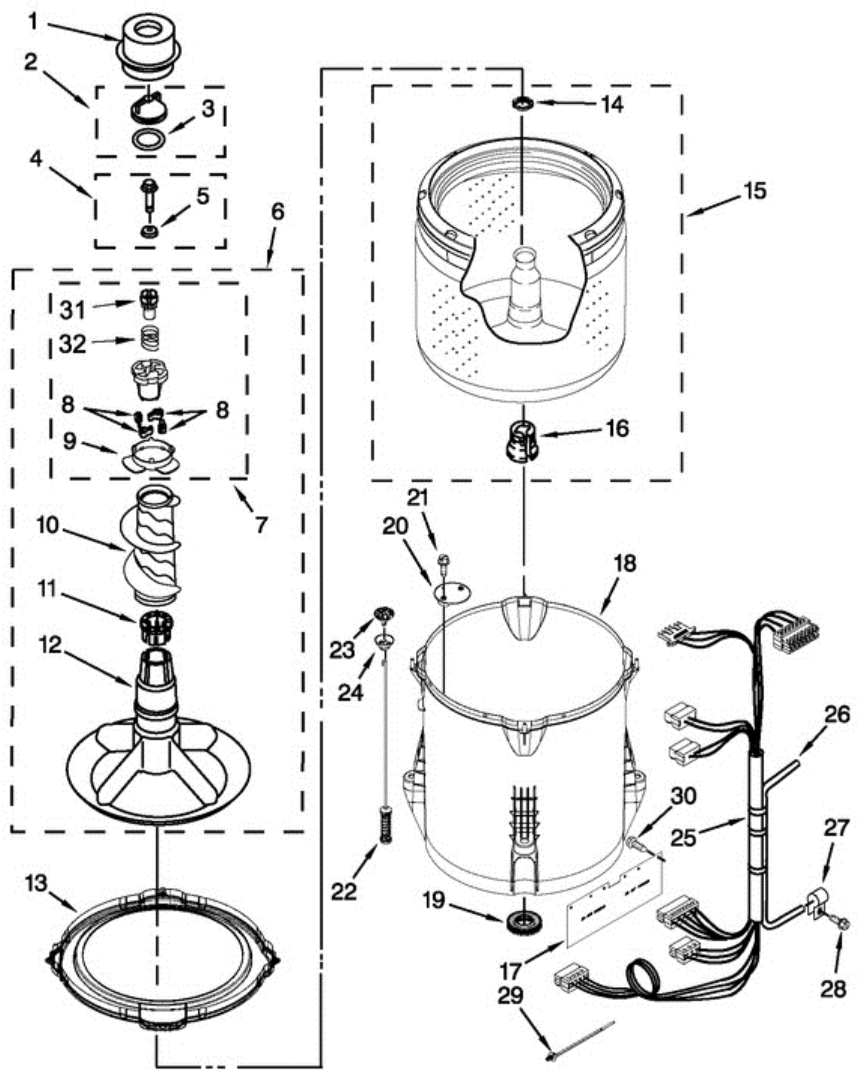

7MWTW1712AM0 TINAS