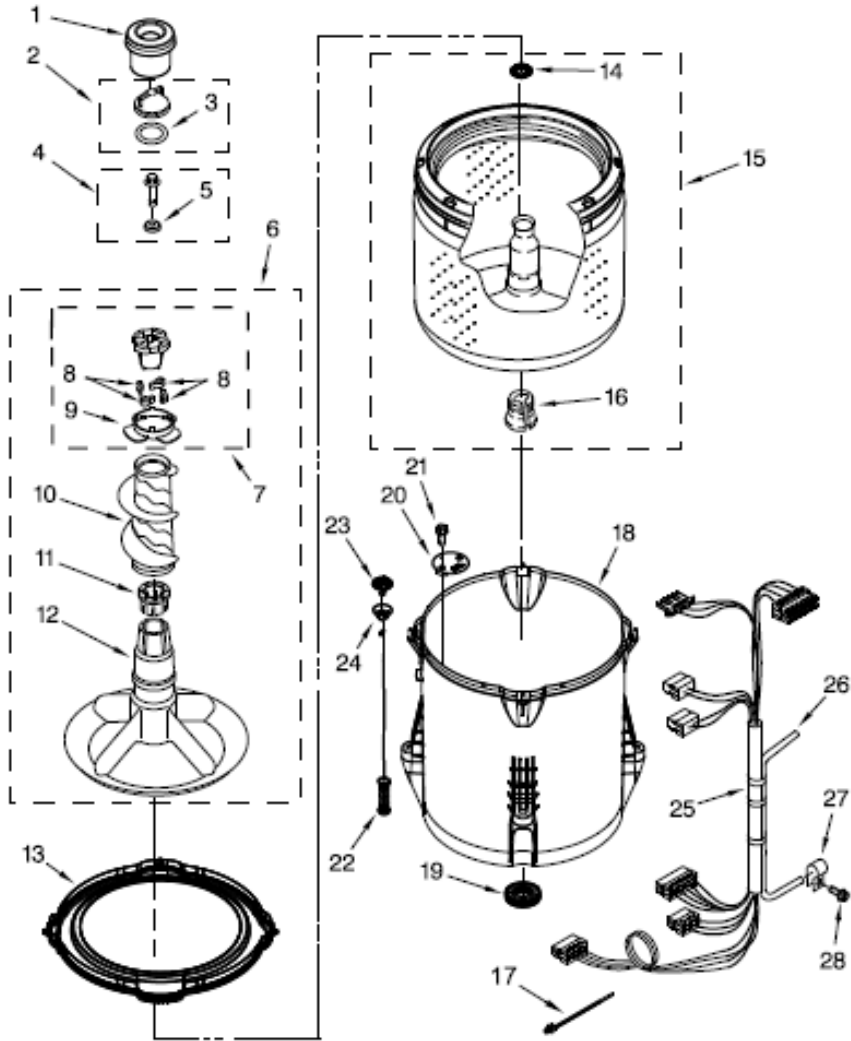

7MWTW1715BM0 TABLERO

7MWTW1715BM0 TABLERO

1	W10552362	PANEL, CONSOLE
2	8536939	CLIP, SPRING
3	8566035	END CAP (LEFT) WHITE
4	8566032	END CAP (RIGHT) WHITE
5	8312709	CLIP, CONSOLE
6	W10571582	CONTROL UNIT ASSEMBLY, MACHINE & MOTOR
7	W10461159	PANEL, CONSOLE REAR COVER
8	1157158	SCREW
9	W10251309	PUSH BUTTON, START
10	90767	SCREW
11	W10525194	CORD, POWER
12	3400076	SCREW
13	W10034750	KNOB, TIMER WHITE/METALLIC
14	W10034380	KNOB, CONTROL WHITE/METALLIC
15	W10285512	SWITCH, ROTARY ENCODER (4 POSITION)
16	W10291183	HARNESS, UPPER
17	W10472844	INLET ASSEMBLY, WATER
18	W10423127	HARNESS, VALVE
19	8281163	SCREW
20	3400818	SCREW
21	W10242307	WASHER, INLET HOSE
22	353362	WASHER, FILTER
23		HOSE, WATER INLET
	W10194210	COLD WATER
	W10194211	HOT WATER
24	W10285511	SWITCH, ROTARY ENCODER (4 POSITION)

7MWTW1715BM0 TINAS

7MWTW1715BM0 TINAS

1	8575076	DISPENSER, FABRIC SOFTENER
2	3354733	CAP, BARRIER
3	W10072840	SEAL, INNER CAP
4	W10003790	SCREW & WASHER
5	3949550	WASHER
6	3951744	AGITATOR (COMPLETE)
7	3951682	CAM, DRIVEN
8	3366877	DOG, AGITATOR CLUTCH
9	3952374	BEARING, CAM
10	3363003	MOVER, CLOTHES
11	3951608	SPACER-THRUST
12	3951632	AGITATOR
13	W10215108	RING, TUB
14	21366	NUT, SPANNER
15	W10358261	BASKET ASSEMBLY
16	389140	BLOCK, BASKET DRIVE
17	W10267532	CABLE TIE
18	W10238320	TUB (INCLUDES TUB SEAL)
19	W10006371	SEAL, TUB
20	W10215093	FILTER, DRAIN PUMP
21	8533928	SCREW STAINLESS
22	W10257088	DAMPER ASSY, TUB SUSPENSION(INCL.BALL & BUSHING)
23	W10405423	BALL, SUSPENSION (INCL. SUSPENSION BUSHINGS)
24	W10256551	BUSHING-UPPER SUSPENSION (INCL.SUSPENSION BALLS)
25	W10504125	HARNESS, LOWER (INCL.PRESSURE HOSE & CABLE TIE)
26	W10297436	HOSE, PRESSURE SWITCH
27	W10005430	CLAMP, CABLE
28	8533943	SCREW