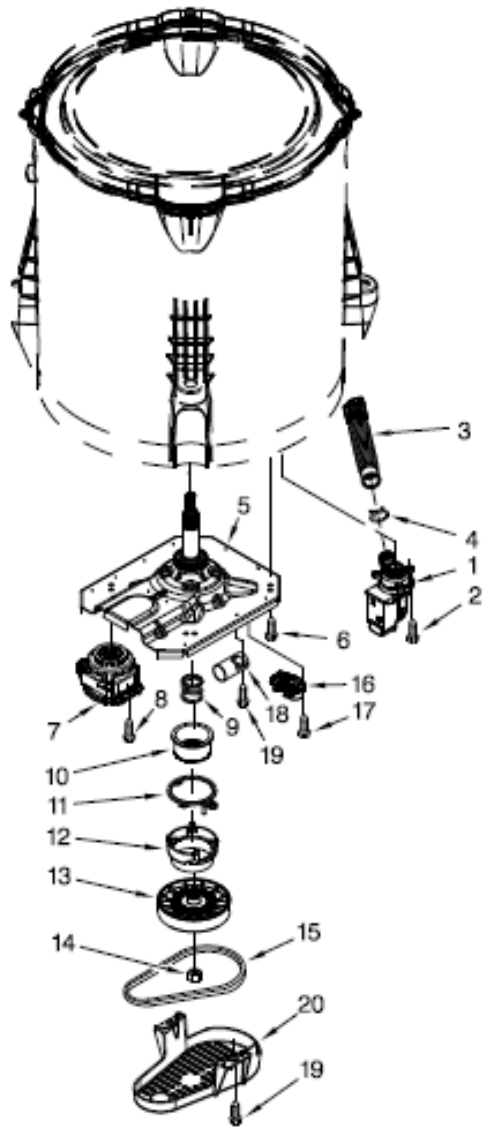

7MWTW1715BM0 TRANSMISION