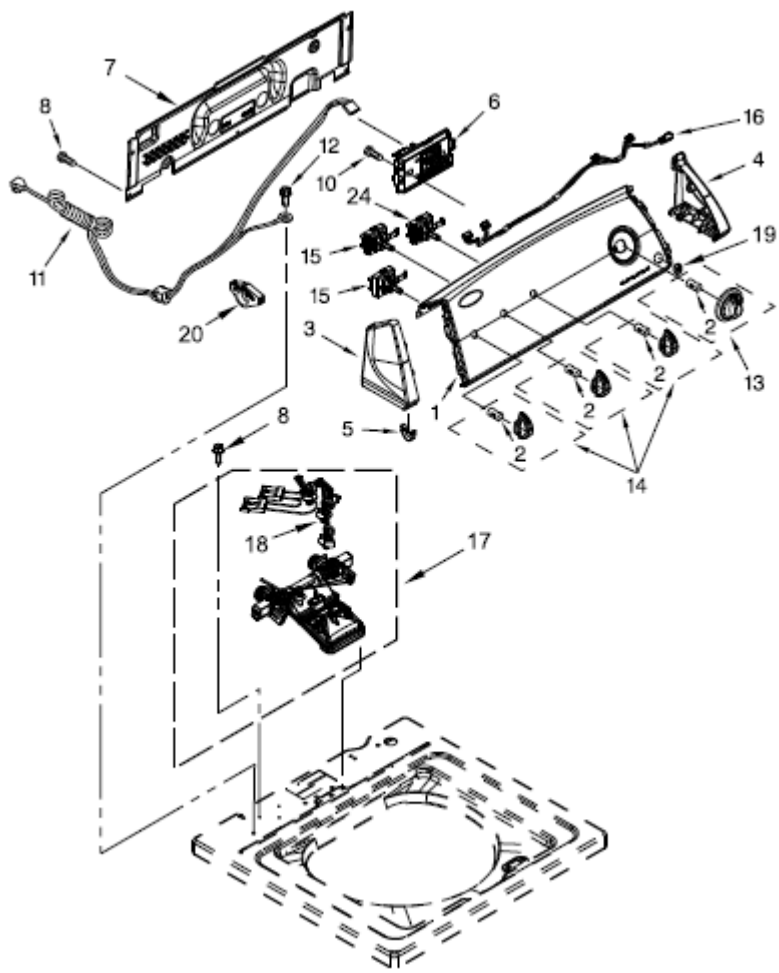

7MWTW1715BM0 GABINETE

7MWTW1715BM0 GABINETE

2	W10251325	TOP WHITE
3	W10551267	LID & BUMPER ASSEMBLY WHITE
4	W10181289	BUMPER, LID
5	9740848	SCREW
6	91770	HINGE, LID
7	W10119872	SCREW
8	W10581478	STRIKE ASSEMBLY
9	W10273971	SCREW
10	W10192089	DISPENSER, BLEACH
11	W10392041	BEZEL, LID LOCK
12	21258	BEARING, LID HINGE
13	90016	CLIP, HARNESS
14	W10238287	LATCH, LID LOCK ASSEMBLY
15	8281163	SCREW
16	W10250884	PANEL REAR
17	W10478060	CABINET WHITE
18	W10215098	BRACE, CABINET TOP - FRONT
19	W10512626	BRACE, CABINET TOP - REAR
20	1157158	SCREW
21	W10248088	LOCK, TOP
22	W10397994	FOOT, LEVELING
23	W10339879	TIE, CABLE
24	W10142728	SCREW
25	W10215139	COVER, HARNESS
26	3400076	SCREW
27	W10221546	HOSE, OUTER DRAIN ASSEMBLY
28	W10280024	U-BEND, DRAIN HOSE
29	356138	CLAMP, HOSE

7MWTW1715BM0 TABLERO

7MWTW1715BM0 TABLERO

1	W10552362	PANEL, CONSOLE
2	8536939	CLIP, SPRING
3	8566035	END CAP (LEFT) WHITE
4	8566032	END CAP (RIGHT) WHITE
5	8312709	CLIP, CONSOLE
6	W10571582	CONTROL UNIT ASSEMBLY, MACHINE & MOTOR
7	W10461159	PANEL, CONSOLE REAR COVER
8	1157158	SCREW
9	W10251309	PUSH BUTTON, START
10	90767	SCREW
11	W10525194	CORD, POWER
12	3400076	SCREW
13	W10034750	KNOB, TIMER WHITE/METALLIC
14	W10034380	KNOB, CONTROL WHITE/METALLIC
15	W10285512	SWITCH, ROTARY ENCODER (4 POSITION)
16	W10291183	HARNESS, UPPER
17	W10472844	INLET ASSEMBLY, WATER
18	W10423127	HARNESS, VALVE
19	8281163	SCREW
20	3400818	SCREW
21	W10242307	WASHER, INLET HOSE
22	353362	WASHER, FILTER
23		HOSE, WATER INLET
	W10194210	COLD WATER
	W10194211	HOT WATER
24	W10285511	SWITCH, ROTARY ENCODER (4 POSITION)