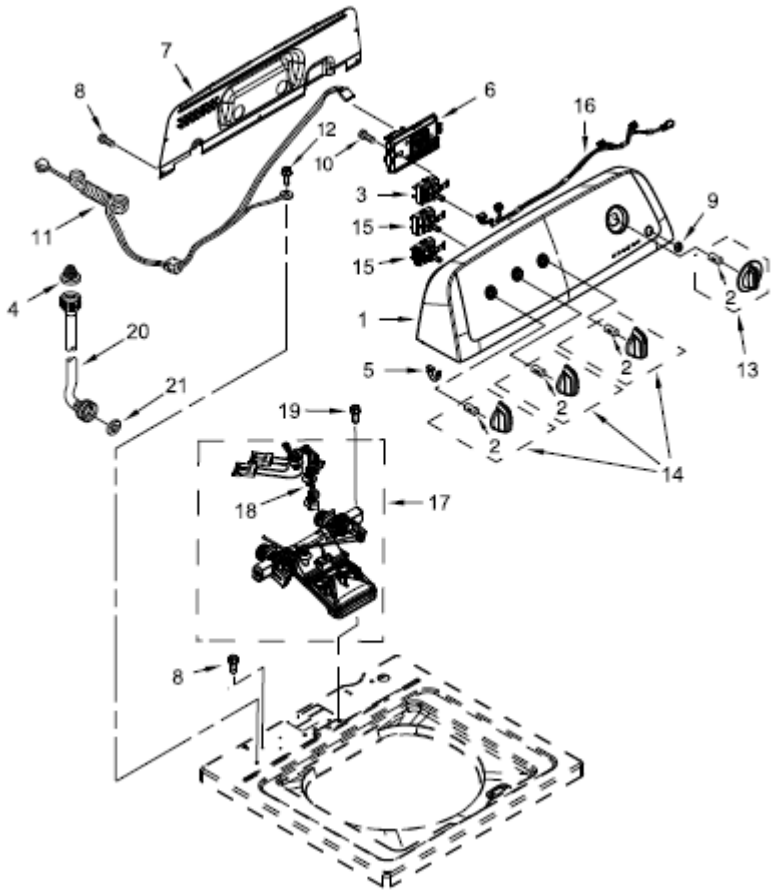

## 7MWTW1799BQ0 GABINETE

2	W10251325	TOP WHITE
3	W10619478	LID & BUMPER ASSEMBLY WHITE
4	W10181289	BUMPER, LID
5	9740848	SCREW
6	91770	HINGE, LID
7	W10119872	SCREW
8	W10581478	STRIKE ASSEMBLY
9	W10273971	SCREW
10	W10192089	DISPENSER, BLEACH
11	W10392041	BEZEL, LID LOCK WHITE
12	21258	BEARING, LID HINGE
13	90016	CLIP, HARNESS
14	W10238287	LATCH, LID LOCK ASSEMBLY
15	8281163	SCREW (STAINLESS)
16	W10250884	PANEL, REAR
17	W10478060	CABINET WHITE
18	W10215098	BRACE, CABINET TOP - FRONT
19	W10512626	BRACE, CABINET TOP - REAR
20	1157158	SCREW
21	W10248088	LOCK, TOP
22	W10397994	FOOT, LEVELING
23	W10339879	TIE, CABLE
24	W10142728	SCREW
25	W10215139	COVER, HARNESS
26	3400076	SCREW
27	W10221546	HOSE, OUTER DRAIN ASSEMBLY
28	W10280024	U-BEND, DRAIN HOSE
29	356138	CLAMP, HOSE

## 7MWTW1799BQ0 TABLERO

1	W10552346	PANEL, CONSOLE
2	8536939	CLIP, SPRING
3	W10414381	SWITCH, ROTARY ENCODER (2 POSITION)
4	353362	WASHER, FILTER
5	8312709	CLIP, CONSOLE
6	W10570356	CONTROL UNIT ASSEMBLY
7	W10409320	PANEL, CONSOLE REAR COVER
8	1157158	SCREW
9	W10251309	PUSH BUTTON, START
10	90767	SCREW
11	W10525192	CORD, POWER
12	3400076	SCREW
13		ASSEMBLY, TIMER KNOB
	W10453946	WHITE
14		ASSEMBLY, CONTROL KNOB
	W10453947	WHITE
15	W10414397	SWITCH, ROTARY ENCODER(3 POSITION)
16	W10291183	HARNESS, UPPER
17	W10472844	INLET ASSEMBLY, WATER
18	W10423127	HARNESS, VALVE
19	8281163	SCREW (STAINLESS)
20		HOSE, WATER INLET
	W10194210	COLD WATER
	W10194211	HOT WATER
21	W10242307	WASHER, INLET HOSE