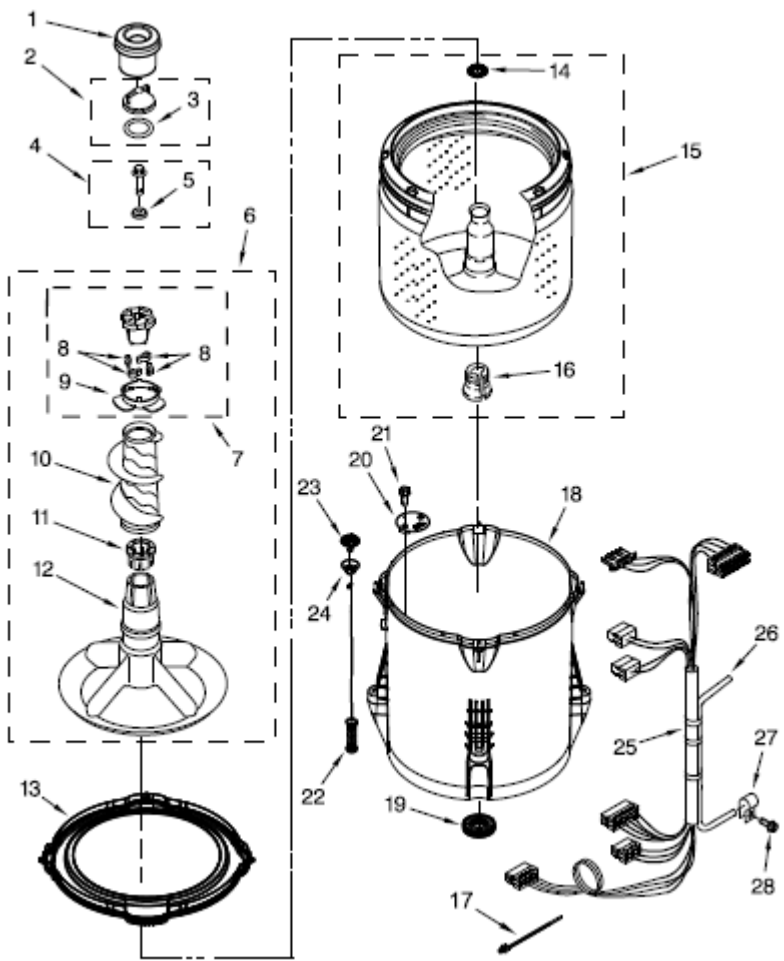

7MWTW1799BQ0 TINAS