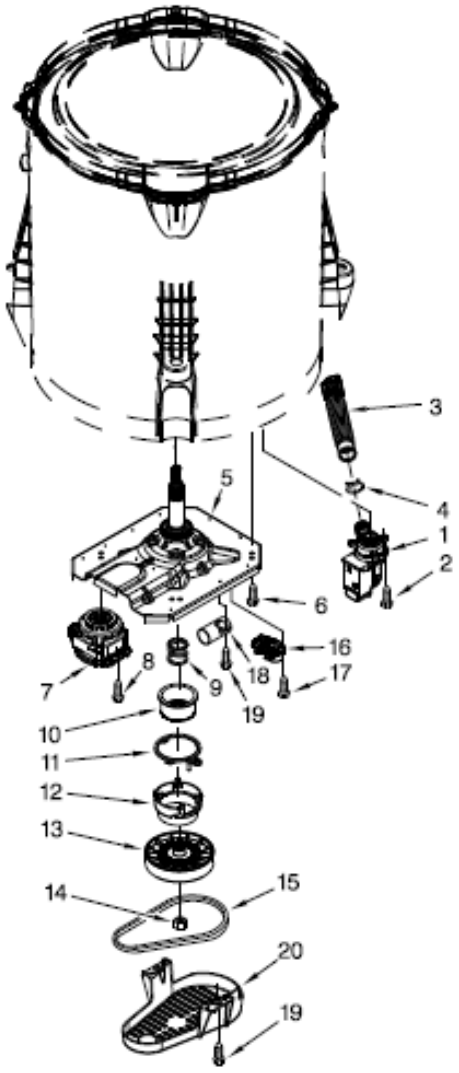

7MWTW1799BQ0 TRANSMISION