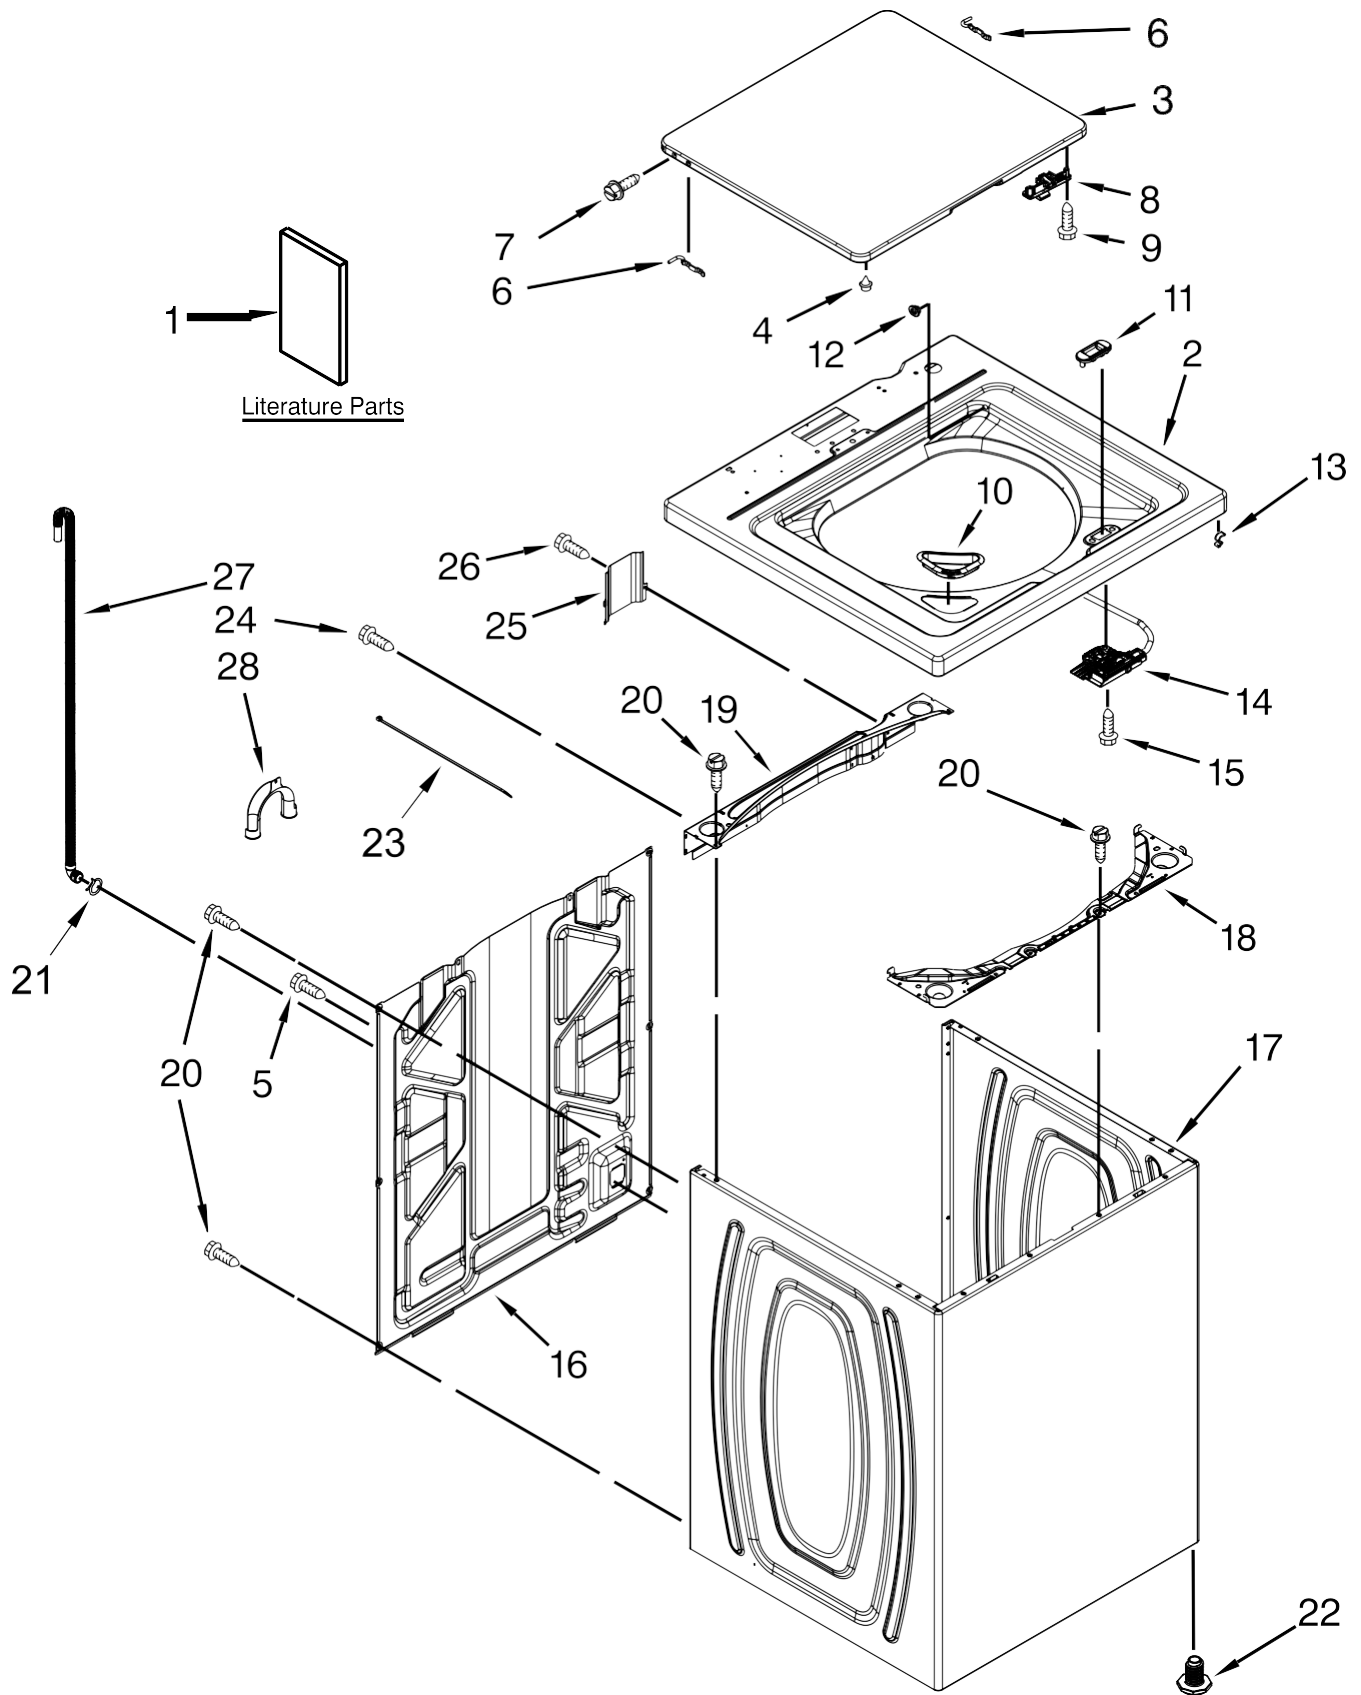

Lavadora Whirlpool 7MWTW1800DM0

Lavadora Whirlpool 7MWTW1800DM0

<u>Illus.</u> <u>No.</u>	<u>Part No.</u>	<u>Description</u>
1		Literature Parts
	W10693226	Installation Instructions
	W10693225	Owners Manual
	W10468340	Tech Sheet
	W10663446	Energy Guide
2		Top
	W10251319	White
3		Lid and Bumper Assembly
	W10027624	White
4	9724509	Bumper, Lid
5	9740848	Screw
6	91770	Hinge, Lid
7	W10119872	Screw
8		Strike, Lid Lock
	W10240513	White

<u>Illus.</u> <u>No.</u>	<u>Part No.</u>	<u>Description</u>
	9	W10273971 Screw
10	W10192089	Dispenser, Bleach
11		Bezel, Lid Lock
	W10392041	White
12	21258	Bearing, Lid Hinge
13	90016	Clip, Harness
14	W10238287	Latch, Lid Lock Assembly
15	8281163	Screw (Stainless)
16	W10250884	Panel, Rear
17		Cabinet
	W10478060	White
18	W10215098	Brace, Cabinet Top - Front
19	W10512626	Brace, Cabinet Top - Rear

<u>Illus.</u> <u>No.</u>	<u>Part No.</u>	<u>Description</u>
20	1157158	Screw
21	356138	Clamp, Hose
22	W10397994	Foot, Leveling
23	W10339879	Tie, Cable
24	W10142728	Screw
25	W10676061	Cover, Harness
26	3400076	Screw
27	W10221546	Hose, Outer Drain Assembly
28	W10280024	U-Bend, Drain Hose

Lavadora Whirlpool 7MWTW1800DM0

<u>Illus.</u>	<u>No.</u>	<u>Part No.</u>	<u>Description</u>
	1	W10643280	Panel, Console
	2	8536939	Clip, Spring
	3		End Cap (Left)
		W10520782	White
	4		End Cap (Right)
		W10520780	White
	5	8312709	Clip, Console
	6	W10658737	Control Unit Assembly, Machine and Motor
	7	W10552335	Panel, Console Rear Cover
	8	1157158	Screw
	9	W10285512	Temperature Control
	10	90767	Screw