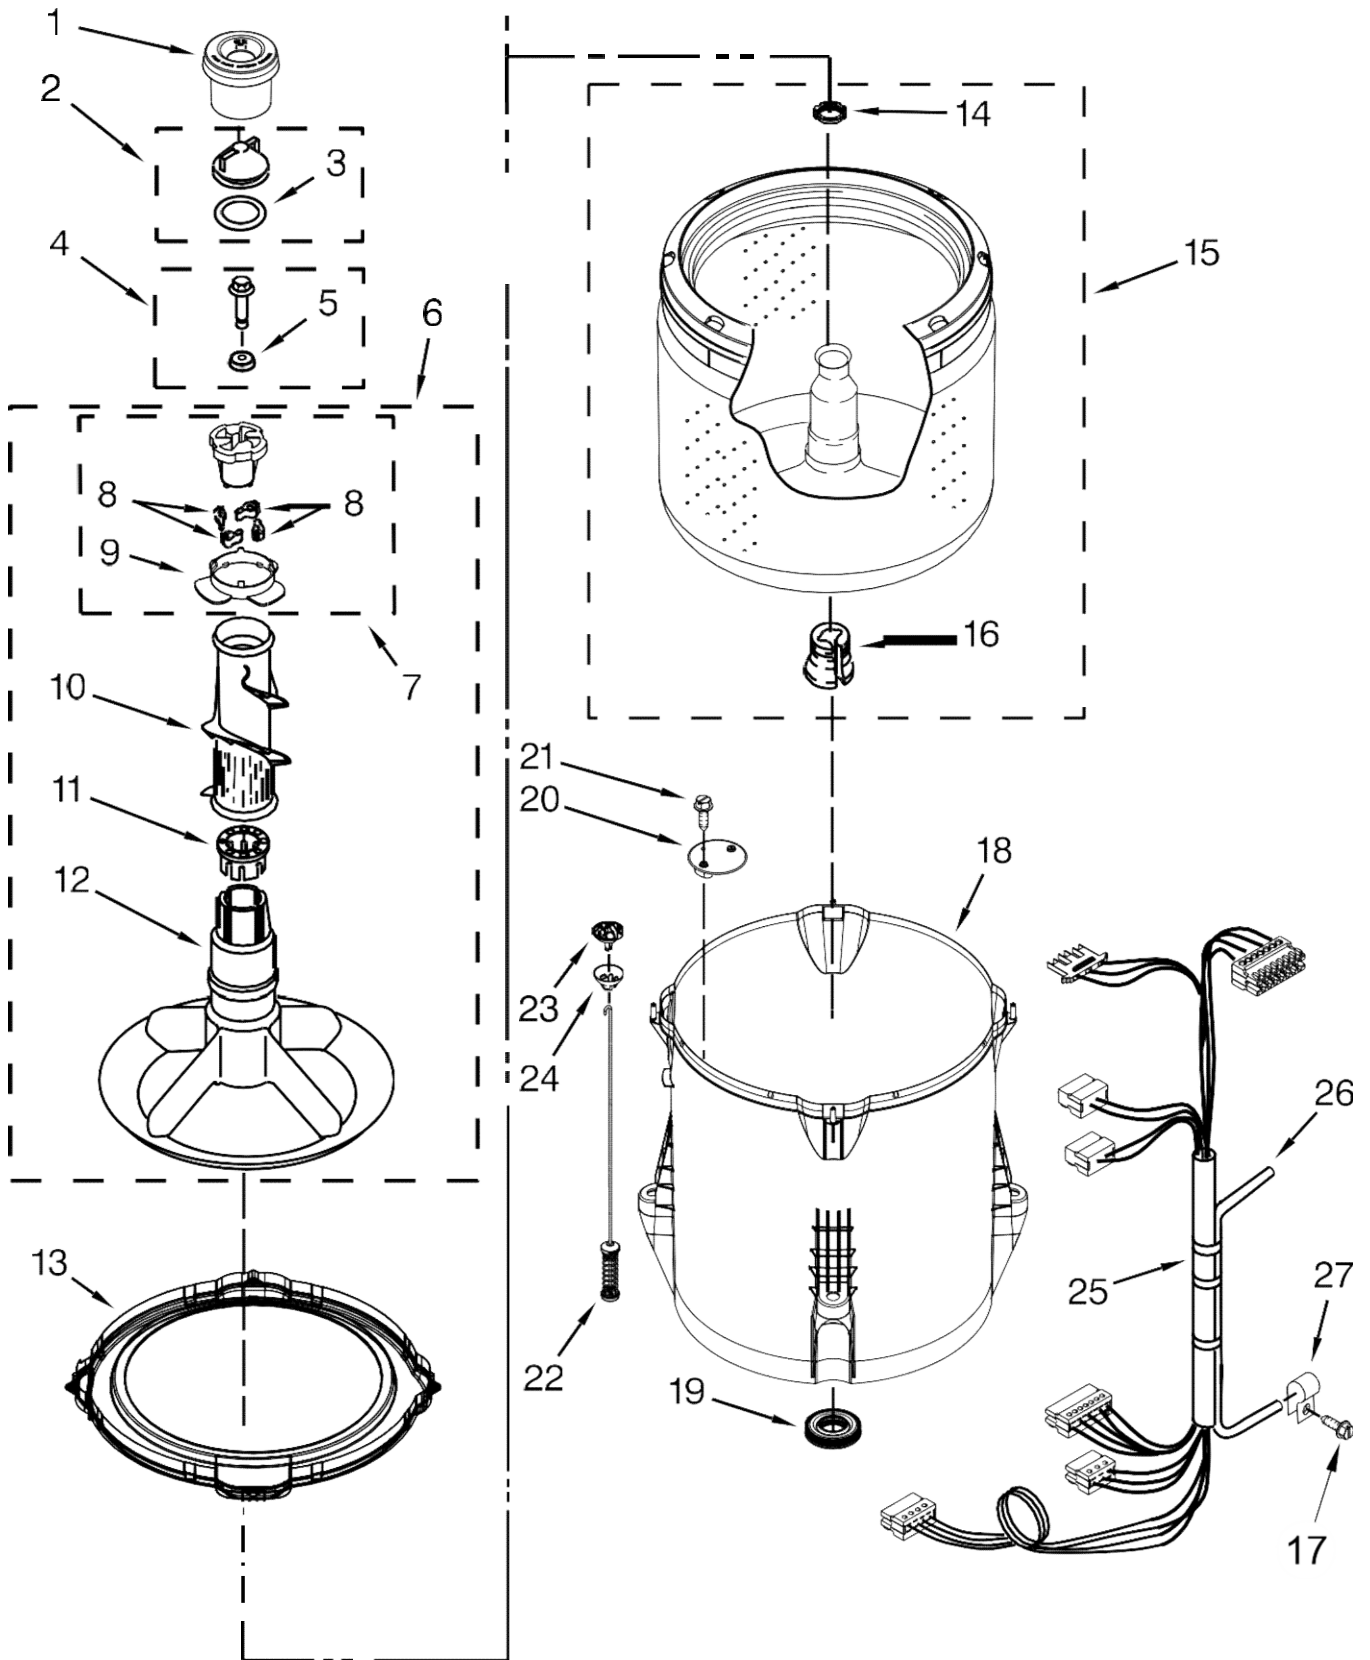

Lavadora Whirlpool 7MWTW1800DMO

Illus.
No.

<u>No.</u>	<u>Part No.</u>	<u>Description</u>
1	8575076	Dispenser, Fabric Softener
2	3354733	Cap, Barrier
3	W10072840	Seal, Inner Cap
4	W10003790	Screw and Washer
5	3949550	Washer
6	3951744	Agitator (Complete)
7	3951682	Cam, Driven
8	3366877	Dog, Agitator Clutch
9	3952374	Bearing, Cam
10	3363003	Mover, Clothes
11	3951608	Spacer-Thrust
12	3951632	Agitator
13	W10215108	Ring, Tub

Illus.
No.

<u>No.</u>	<u>Part No.</u>	<u>Description</u>
14	21366	Nut, Spanner
15	W10358261	Basket Assembly
16	389140	Block, Basket Drive
17	8533943	Screw
18	W10238320	Tub (Includes Tub Seal)
19	W10006371	Seal, Tub
20	W10215093	Filter, Drain Pump
21	8533928	Screw (Stainless)
22	W10257088	Damper Assembly, Tub Suspension (Set Of 4-Includes Ball & Bushing)
23	W10560146	Ball, Suspension (Set of 4 - Includes Suspension Bushings)

Illus.
No.

<u>No.</u>	<u>Part No.</u>	<u>Description</u>
24	W10256551	Bushing - Upper Suspension (Set of 4 - Includes Suspension Balls)
25	W10504126	Harness, Lower
26	W10236981	Hose, Pressure Switch
27	W10005430	Clamp, Cable