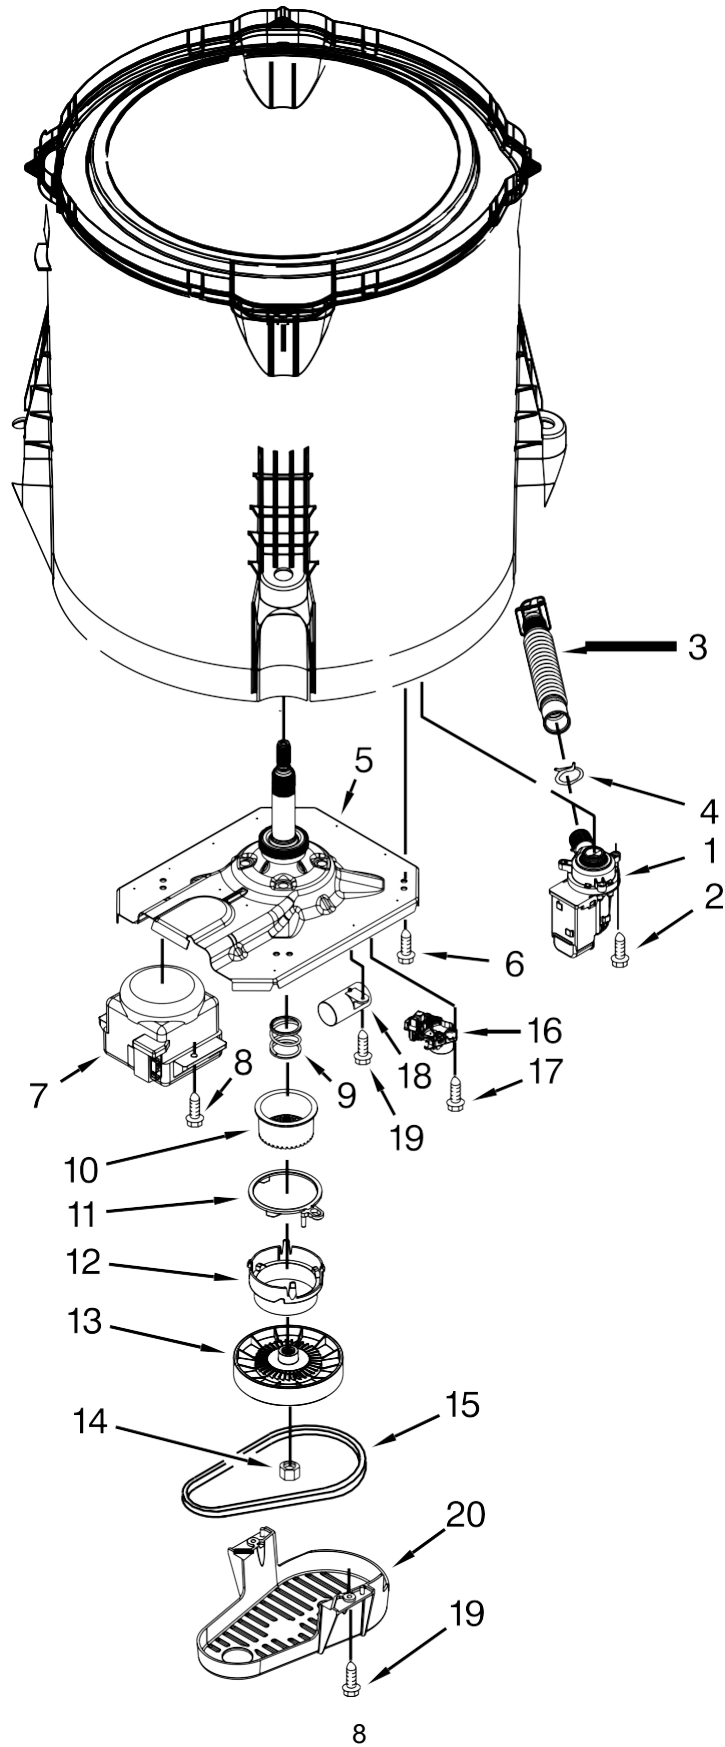

Lavadora Whirlpool 7MWTW1800DM0

<u>Illus.</u>	<u>No.</u>	<u>Part No.</u>	<u>Description</u>
	1	W10465543	Pump Assembly, Drain
	2	W10004910	Screw
	3	W10215091	Hose, Inner Drain Assembly
	4	8317496	Clamp, Hose
	5	W10473144	Gearcase Assembly
	6	W10249633	Screw
	7	W10416668	Motor, Drive
	8	W10094780	Screw
	9	W10006382	Spring, Splutch (Includes Items 10, 11, 12 and 13)

<u>Illus.</u>	<u>No.</u>	<u>Part No.</u>	<u>Description</u>
	10	W10006352	Slider, Splutch (Includes Items 9, 11, 12 and 13)
	11	W10006353	Cam Ring, Splutch (Includes Items 9, 10, 12 and 13)
	12	W10006354	Cam, Splutch (Includes Items 9, 10, 11 and 13)
	13	W10536113	Pulley
	14	W10604214	Nut, Pulley
	15	W10006384	Belt, Drive

<u>Illus.</u>	<u>No.</u>	<u>Part No.</u>	<u>Description</u>
	16	W10006355	Actuator, Shift
	17	9741052	Screw
	18	W10390451	Capacitor, Motor Run
	19	357640	Screw
	20	W10427633	Shield, Pulley Cover