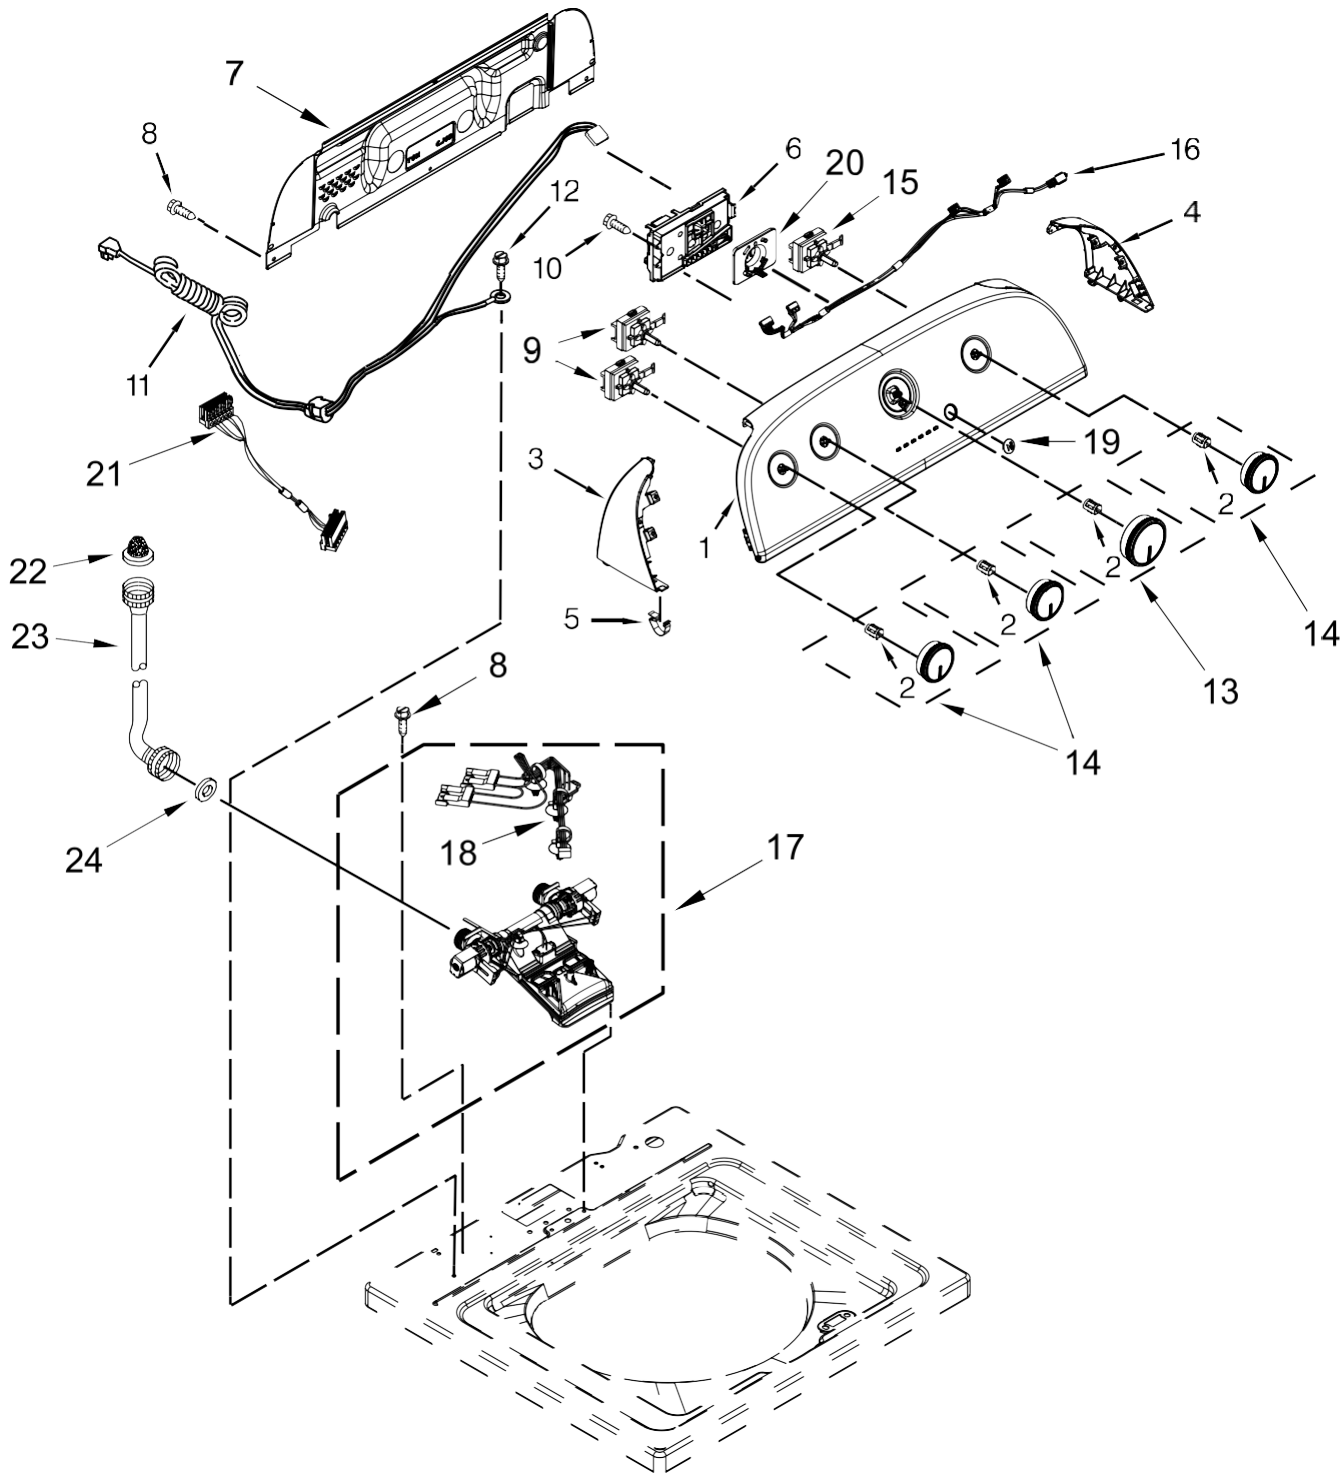

Lavadora Whirlpool 7MWTW1800DM0

Lavadora Whirlpool 7MWTW1800DM0

<u>Illus.</u> <u>No.</u>	<u>Part No.</u>	<u>Description</u>
1		Literature Parts
	W10693226	Installation Instructions
	W10693225	Owners Manual
	W10468340	Tech Sheet
	W10663446	Energy Guide
2		Top
	W10251319	White
3		Lid and Bumper Assembly
	W10027624	White
4	9724509	Bumper, Lid
5	9740848	Screw
6	91770	Hinge, Lid
7	W10119872	Screw
8		Strike, Lid Lock
	W10240513	White

<u>Illus.</u> <u>No.</u>	<u>Part No.</u>	<u>Description</u>
	9	W10273971 Screw
10	W10192089	Dispenser, Bleach
11		Bezel, Lid Lock
	W10392041	White
12	21258	Bearing, Lid Hinge
13	90016	Clip, Harness
14	W10238287	Latch, Lid Lock Assembly
15	8281163	Screw (Stainless)
16	W10250884	Panel, Rear
17		Cabinet
	W10478060	White
18	W10215098	Brace, Cabinet Top - Front
19	W10512626	Brace, Cabinet Top - Rear

<u>Illus.</u> <u>No.</u>	<u>Part No.</u>	<u>Description</u>
20	1157158	Screw
21	356138	Clamp, Hose
22	W10397994	Foot, Leveling
23	W10339879	Tie, Cable
24	W10142728	Screw
25	W10676061	Cover, Harness
26	3400076	Screw
27	W10221546	Hose, Outer Drain Assembly
28	W10280024	U-Bend, Drain Hose

Lavadora Whirlpool 7MWTW1800DM0

<u>Illus.</u>	<u>No.</u>	<u>Part No.</u>	<u>Description</u>
	1	W10643280	Panel, Console
	2	8536939	Clip, Spring
	3		End Cap (Left)
		W10520782	White
	4		End Cap (Right)
		W10520780	White
	5	8312709	Clip, Console
	6	W10658737	Control Unit Assembly, Machine and Motor
	7	W10552335	Panel, Console Rear Cover
	8	1157158	Screw
	9	W10285512	Temperature Control
	10	90767	Screw