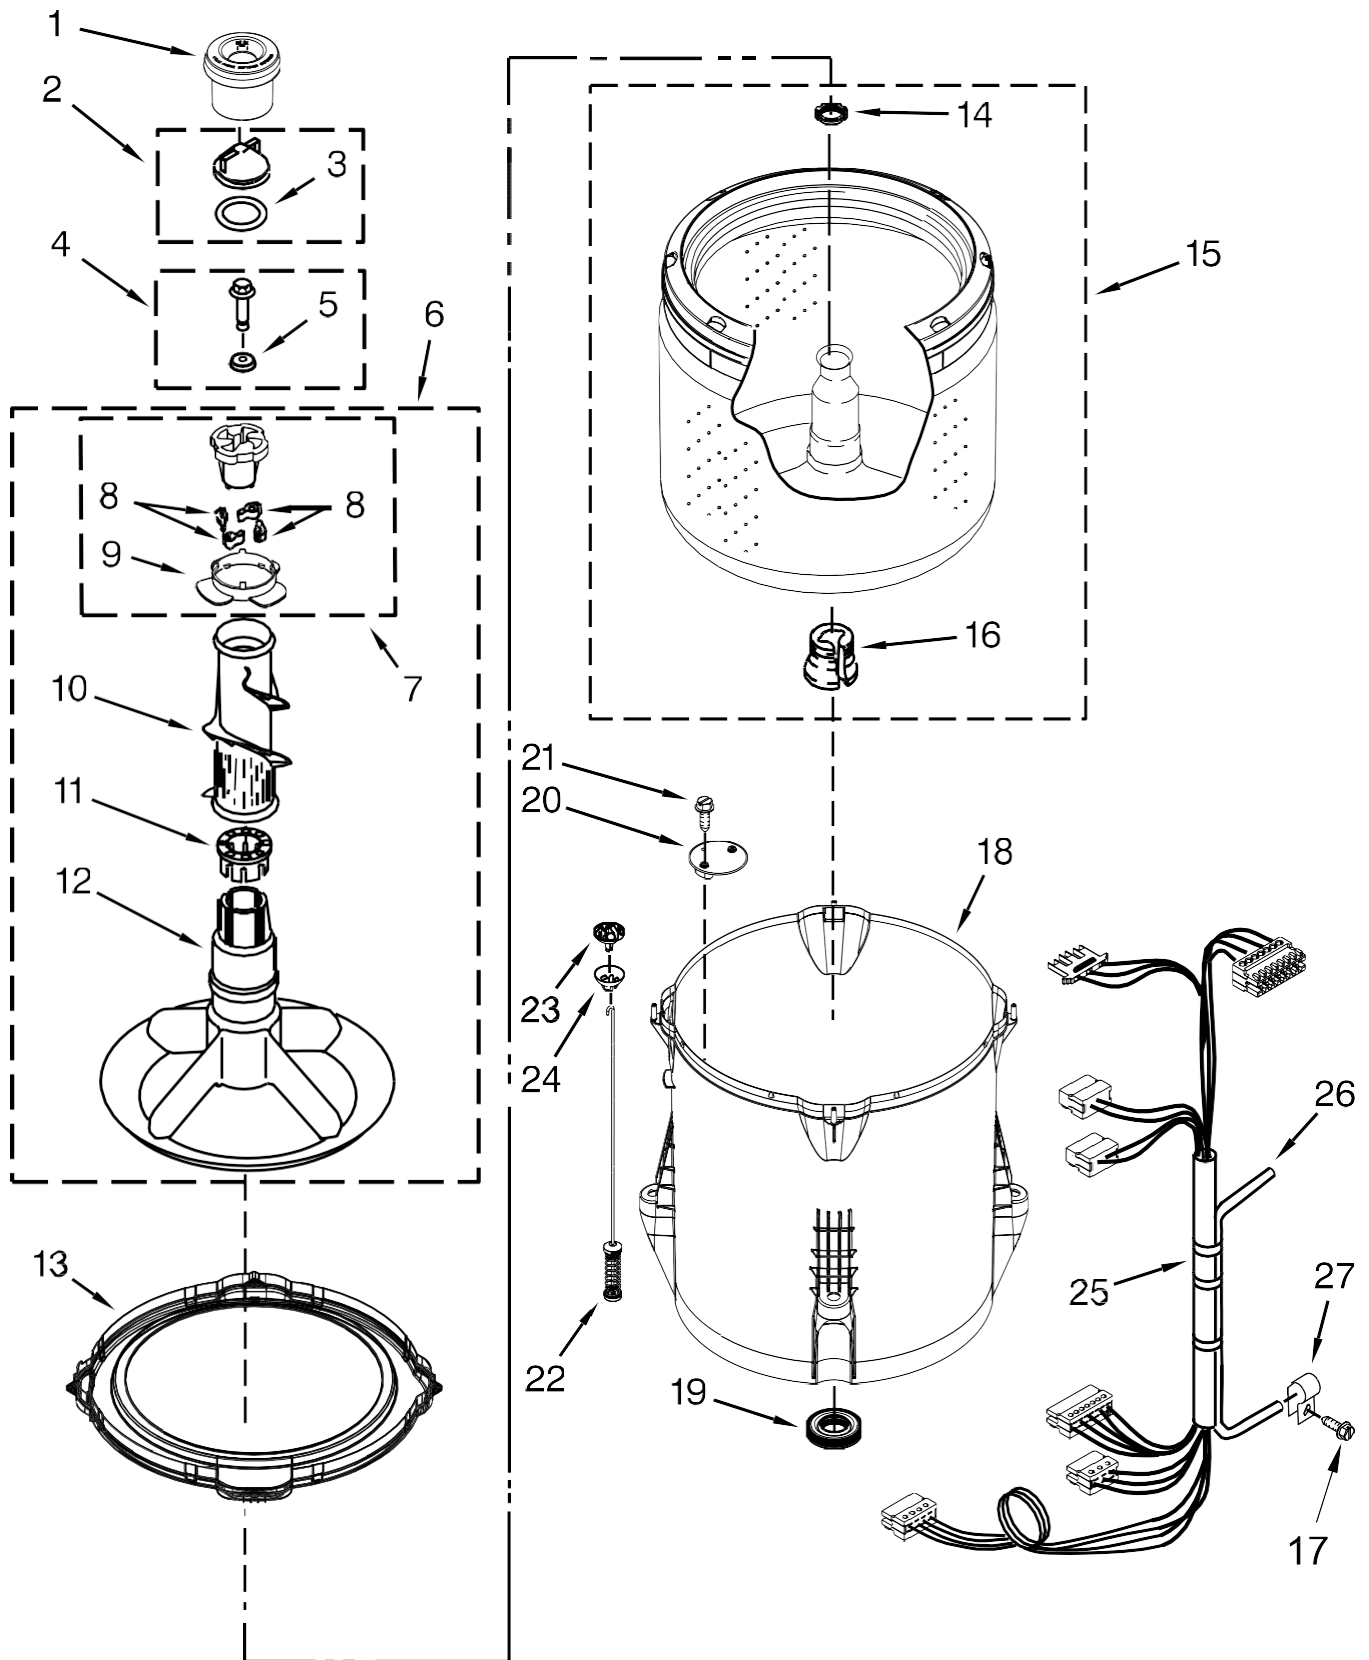

Lavadora Whirlpool 7MWTW1800DM1

<u>Illus. No.</u>	<u>Part No.</u>	<u>Description</u>
1	8575076	Dispenser, Fabric Softener
2	3354733	Cap, Barrier
3	W10072840	Seal, Inner Cap
4	W10003790	Screw and Washer
5	3949550	Washer
6	3951744	Agitator (Complete)
7	3951682	Cam, Driven
8	3366877	Dog, Agitator Clutch
9	3952374	Bearing, Cam
10	3363003	Mover, Clothes
11	3951608	Spacer-Thrust
12	3951632	Agitator
13	W10215108	Ring, Tub

<u>Illus. No.</u>	<u>Part No.</u>	<u>Description</u>
14	21366	Nut, Spanner
15	W10358261	Basket Assembly
16	389140	Block, Basket Drive
17	8533943	Screw
18	W10238320	Tub (Includes Tub Seal)
19	W10006371	Seal, Tub
20	W10215093	Filter, Drain Pump
21	8533928	Screw (Stainless)
22	W10257088	Damper Assembly, Tub Suspension (Set Of 4-Includes Ball & Bushing)
23	W10560146	Ball, Suspension (Set of 4 - Includes Suspension Bushings)

<u>Illus. No.</u>	<u>Part No.</u>	<u>Description</u>
24	W10256551	Bushing - Upper Suspension (Set of 4 - Includes Suspension Balls)
25	W10746348	Harness, Lower
26	W10236981	Hose, Pressure Switch
27	W10005430	Clamp, Cable