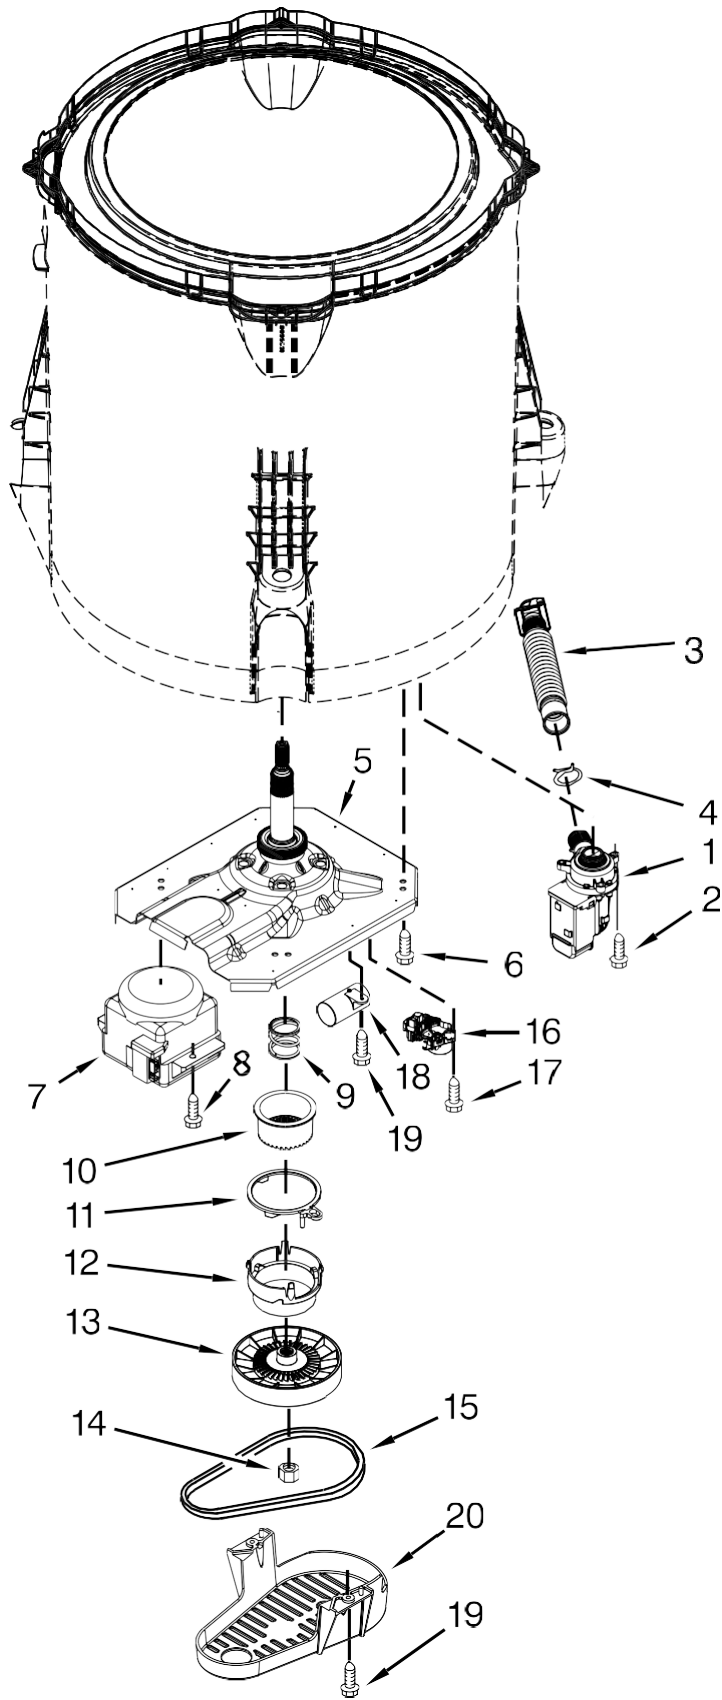

Lavadora Whirlpool 7MWTW1800DM1

<u>Illus.</u> <u>No.</u>	<u>Part No.</u>	<u>Description</u>
1	W10465543	Pump Assembly, Drain
2	W10004910	Screw
3	W10215091	Hose, Inner Drain Assembly
4	8317496	Clamp, Hose
5	W10473144	Gearcase Assembly
6	W10249633	Screw
7	W10416668	Motor, Drive
8	W10094780	Screw
9	W10006382	Spring, Splutch (Includes Items 10, 11, 12 and 13)

<u>Illus.</u> <u>No.</u>	<u>Part No.</u>	<u>Description</u>
10	W10006352	Slider, Splutch (Includes Items 9, 11, 12 and 13)
11	W10006353	Cam Ring, Splutch (Includes Items 9, 10, 12 and 13)
12	W10006354	Cam, Splutch (Includes Items 9, 10, 11 and 13)
13	W10536113	Pulley
14	W10604214	Nut, Pulley
15	W10006384	Belt, Drive

<u>Illus.</u> <u>No.</u>	<u>Part No.</u>	<u>Description</u>
16	W10597177	Actuator, Shift
17	9741052	Screw
18	W10390451	Capacitor, Motor Run
19	357640	Screw
20	W10427633	Shield, Pulley Cover