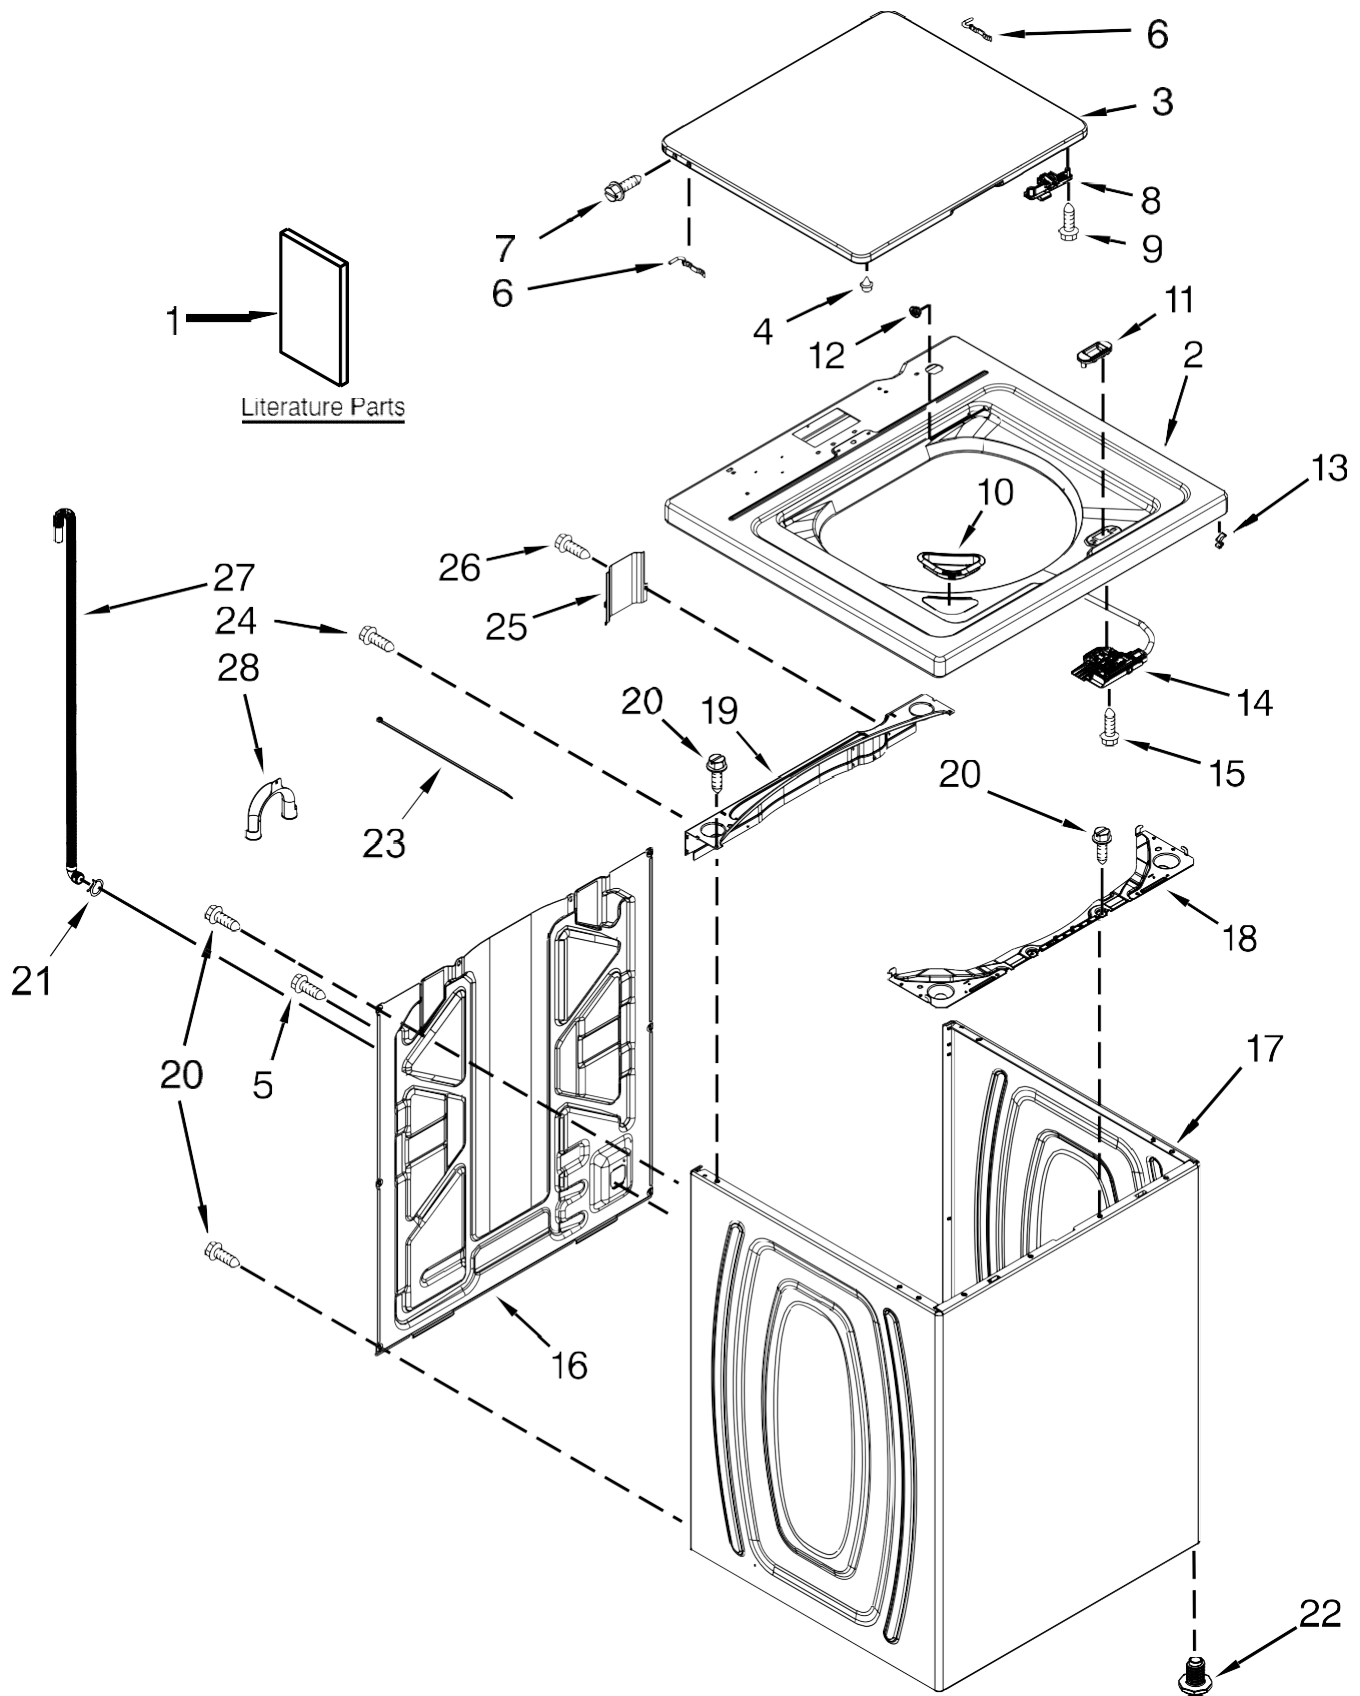

Lavadora Whirlpool 7MWTW1800DM1

Lavadora Whirlpool 7MWTW1800DM1

<u>Illus.</u>	<u>No.</u>	<u>Part No. Description</u>
	1	Literature Parts W10693226 Installation Instructions
		W10693225 Owners Manual
		W10468340 Tech Sheet
		W10663446 Energy Guide
	2	Top
		W10251319 White
	3	Lid and Bumper Assembly
		W10027624 White
	4	9724509 Bumper, Lid
	5	9740848 Screw
	6	91770 Hinge, Lid
	7	W10119872 Screw
	8	Strike, Lid Lock
		W10240513 White

<u>Illus.</u>	<u>No.</u>	<u>Part No. Description</u>
	9	W10273971 Screw
	10	W10192089 Dispenser, Bleach
	11	Bezel, Lid Lock W10392041 White
	12	21258 Bearing, Lid Hinge
	13	90016 Clip, Harness
	14	W10238287 Latch, Lid Lock Assembly
	15	8281163 Screw(Stainless)
	16	W10250884 Panel, Rear
	17	Cabinet
		W10478060 White
	18	W10215098 Brace, Cabinet Top- Front
	19	W10512626 Brace, Cabinet Top- Rear

<u>Illus.</u>	<u>No.</u>	<u>Part No. Description</u>
	20	1157158 Screw
	21	356138 Clamp, Hose
	22	W10397994 Foot, Leveling
	23	W10339879 Tie, Cable
	24	W10142728 Screw
	25	W10676061 Cover, Harness
	26	3400076 Screw
	27	W10221546 Hose, Outer Drain Assembly
	28	W10280024 U-Bend, Drain Hose

Lavadora Whirlpool 7MWTW1800DM1

<u>Illus. No.</u>	<u>Part No.</u>	<u>Description</u>
1	W10643280	Panel, Console
2	8536939	Clip, Spring
3	End Cap (Left) W10520782	White
4	End Cap (Right) W10520780	White
5	8312709	Clip, Console
6	W10658737	Control Unit Assembly, Machine and Motor
7	W10552335	Panel, Console Rear Cover
8	1157158	Screw
9	W10285512	Temperature Control
10	90767	Screw