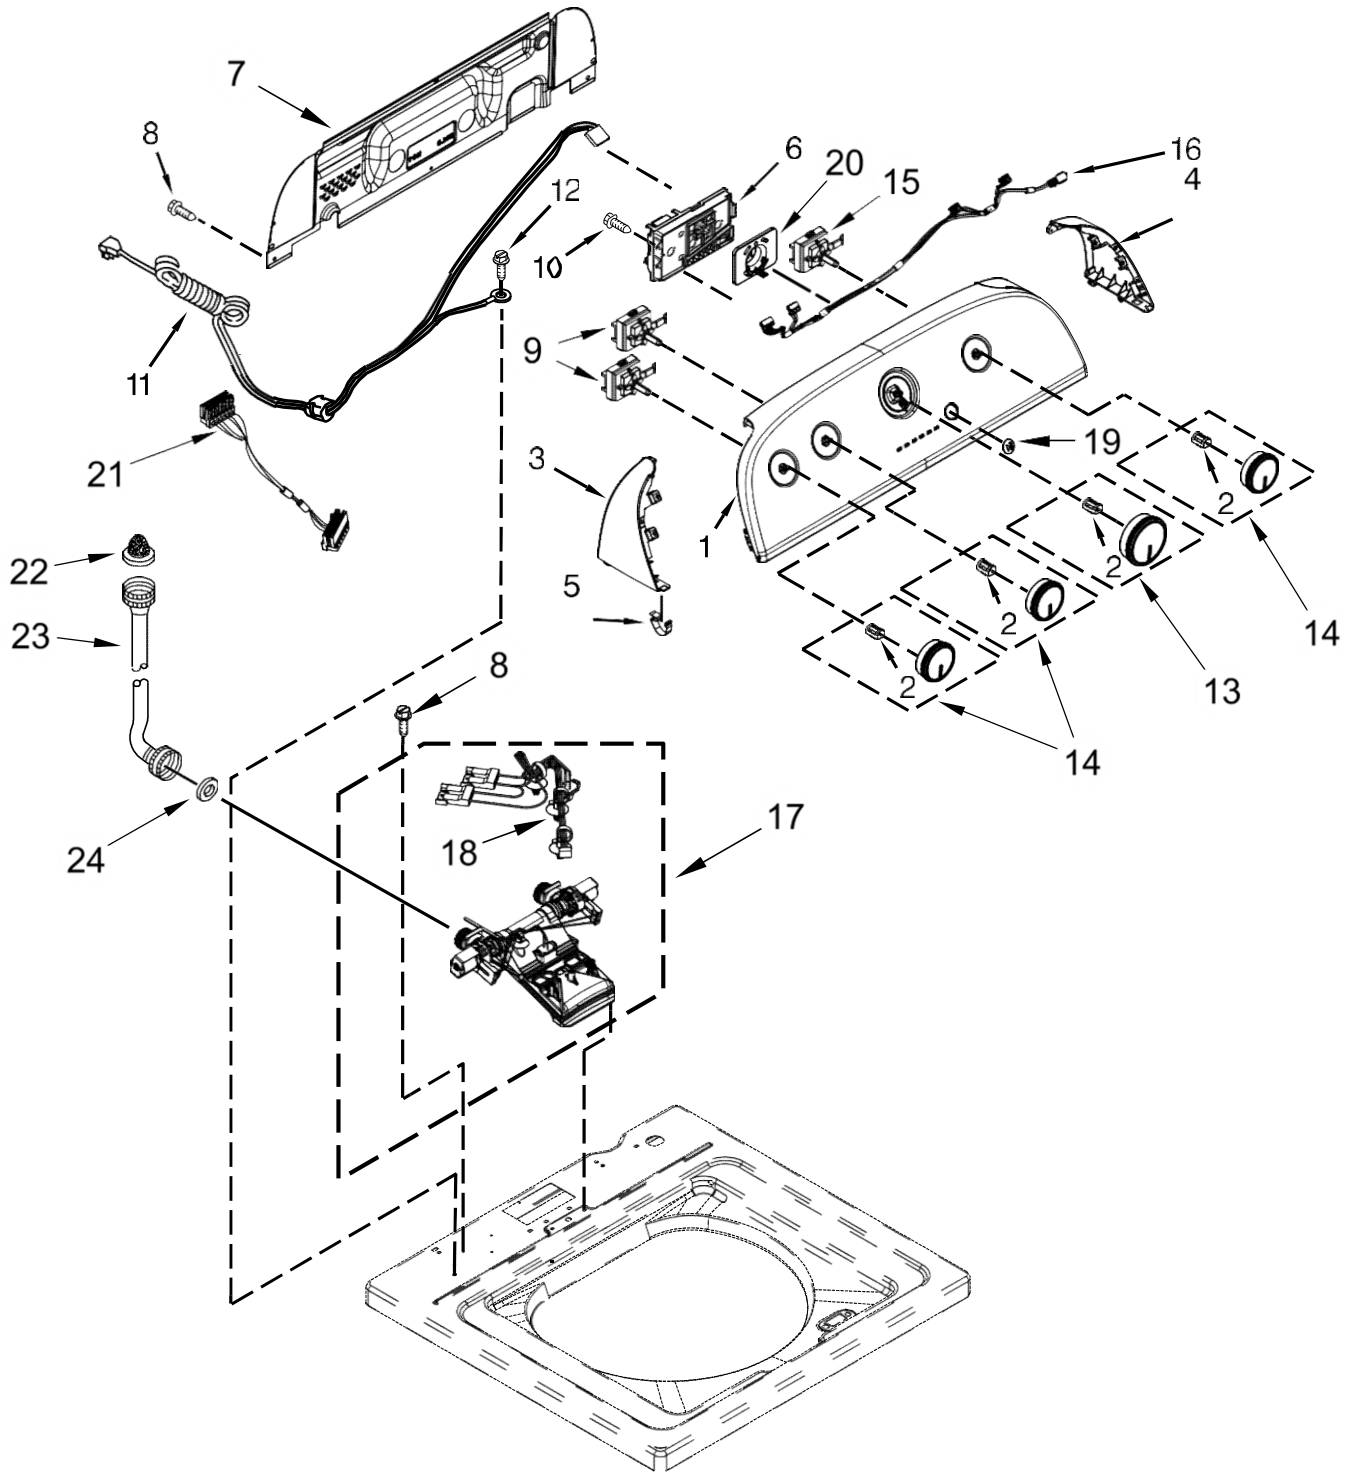

Lavadora Whirlpool 7MWTW1800DM1

Lavadora Whirlpool 7MWTW1800DM1

<u>Illus.</u>	<u>No.</u>	<u>Part No. Description</u>
	1	Literature Parts W10693226 Installation Instructions
		W10693225 Owners Manual
		W10468340 Tech Sheet
		W10663446 Energy Guide
	2	Top
		W10251319 White
	3	Lid and Bumper Assembly
		W10027624 White
	4	9724509 Bumper, Lid
	5	9740848 Screw
	6	91770 Hinge, Lid
	7	W10119872 Screw
	8	Strike, Lid Lock
		W10240513 White

<u>Illus.</u>	<u>No.</u>	<u>Part No. Description</u>
	9	W10273971 Screw
	10	W10192089 Dispenser, Bleach
	11	Bezel, Lid Lock W10392041 White
	12	21258 Bearing, Lid Hinge
	13	90016 Clip, Harness
	14	W10238287 Latch, Lid Lock Assembly
	15	8281163 Screw(Stainless)
	16	W10250884 Panel, Rear
	17	Cabinet
		W10478060 White
	18	W10215098 Brace, Cabinet Top- Front
	19	W10512626 Brace, Cabinet Top- Rear

<u>Illus.</u>	<u>No.</u>	<u>Part No. Description</u>
	20	1157158 Screw
	21	356138 Clamp, Hose
	22	W10397994 Foot, Leveling
	23	W10339879 Tie, Cable
	24	W10142728 Screw
	25	W10676061 Cover, Harness
	26	3400076 Screw
	27	W10221546 Hose, Outer Drain Assembly
	28	W10280024 U-Bend, Drain Hose

Lavadora Whirlpool 7MWTW1800DM1

<u>Illus. No.</u>	<u>Part No.</u>	<u>Description</u>
1	W10643280	Panel, Console
2	8536939	Clip, Spring
3	End Cap (Left) W10520782	White
4	End Cap (Right) W10520780	White
5	8312709	Clip, Console
6	W10658737	Control Unit Assembly, Machine and Motor
7	W10552335	Panel, Console Rear Cover
8	1157158	Screw
9	W10285512	Temperature Control
10	90767	Screw