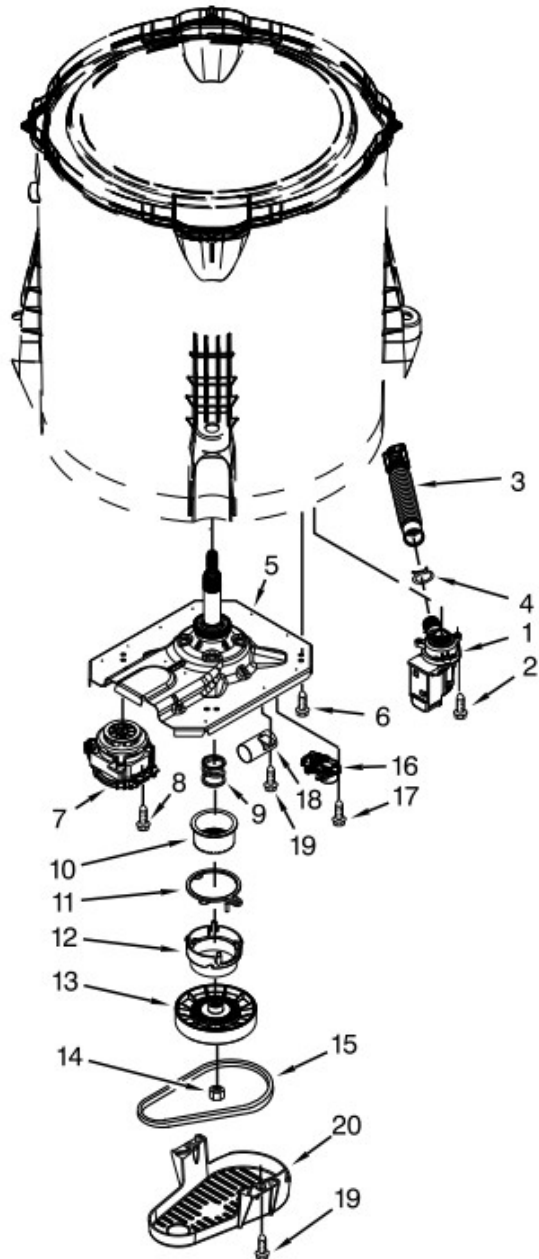

Lavadora Whirlpool 7MWTW1801BQQ