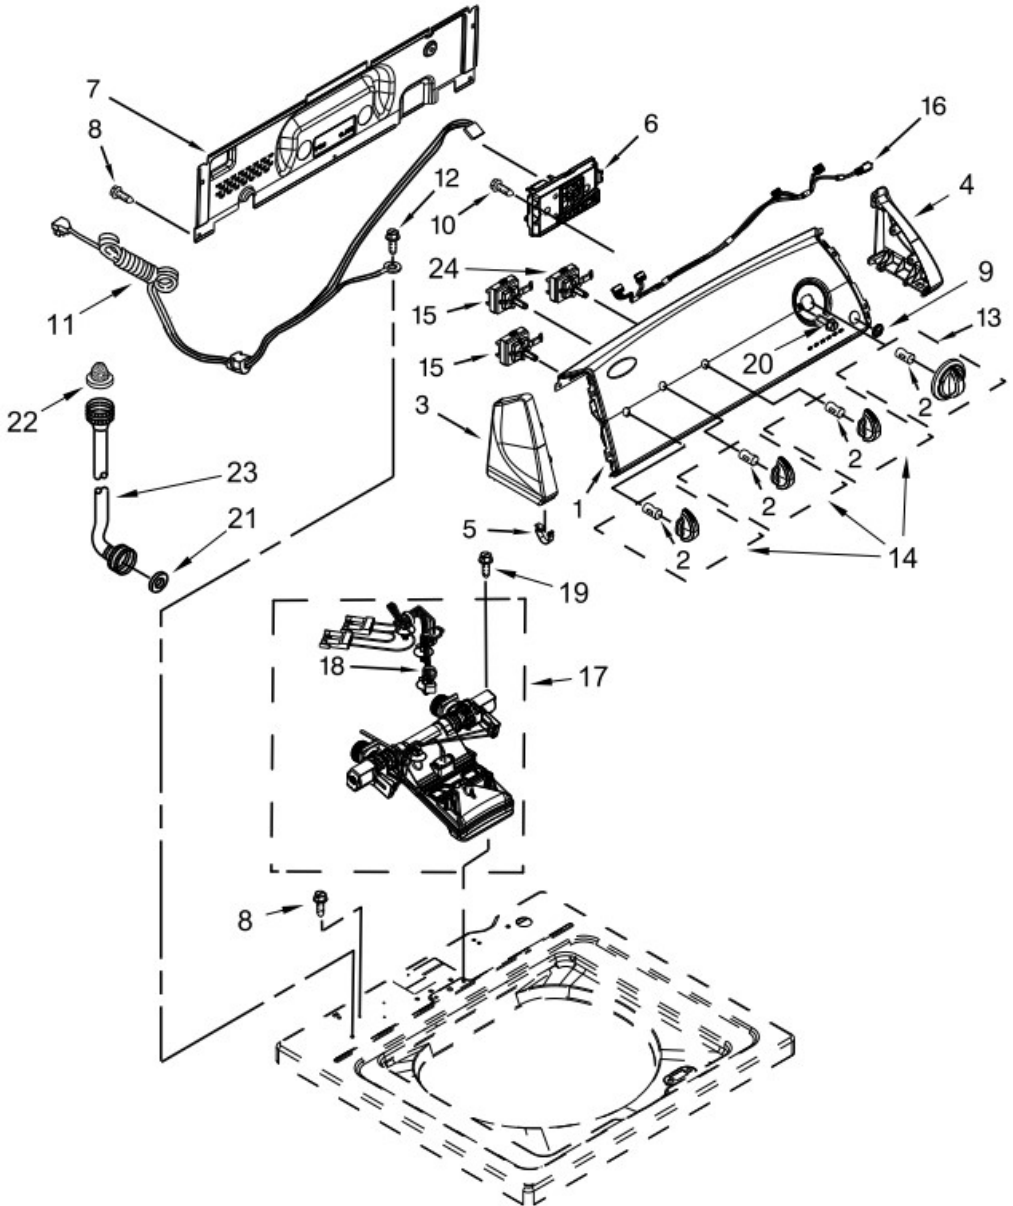

<u>Illus. No.</u>	<u>Part No.</u>	<u>Description</u>
18	W10215098	Brace, Cabinet Top - Front
19	W10512626	Brace, Cabinet Top - Rear
20	1157158	Screw
21	W10248088	Lock, Top
22	W10397994	Foot, Leveling
23	W10339879	Tie, Cable
24	356138	Clamp, Hose
25	W10215139	Cover, Harness
26	3400076	Screw
27	W10221546	Hose, Outer Drain Assembly
28	W10280024	U-Bend, Drain Hose

Distribuidor Autorizado

SurteRápido.com

Venta de Refacciones
Electrodomesticas

Lavadora Whirlpool 7MWTW1801BQQ

Lavadora Whirlpool 7MWTW1801BQO

CONTROLS AND WATER INLET PARTS

<u>Illus. No.</u>	<u>Part No.</u>	<u>Description</u>
1	W10552365	Panel, Console
2	8536939	Clip, Spring
3		End Cap (Left)
	8566035	White
4		End Cap (Right)
	8566032	White
5	8312709	Clip, Console
6	W10570363	Control Unit Assembly
7	W10461159	Panel, Console Rear Cover
8	1157158	Screw
9	W10251309	Push Button, Start

<u>Illus. No.</u>	<u>Part No.</u>	<u>Description</u>
10	90767	Screw
11	W10525194	Cord, Power
12	3400076	Screw
13		Knob, Timer
	8566061	White
14		Knob, Control
	8565944	White
15	W10285512	Switch, Rotary Encoder (4 Position)
16	W10291183	Harness, Upper
17	W10472844	Inlet Assembly, Water
18	W10423127	Harness, Valve

<u>Illus. No.</u>	<u>Part No.</u>	<u>Description</u>
19	8281163	Screw
20	3400818	Screw
21	W10242307	Washer, Inlet Hose
22	353362	Washer, Filter
23		Hose, Water Inlet
	W10194210	Cold Water
	W10194211	Hot Water
24	W10285511	Switch, Rotary Encoder (2 Position)