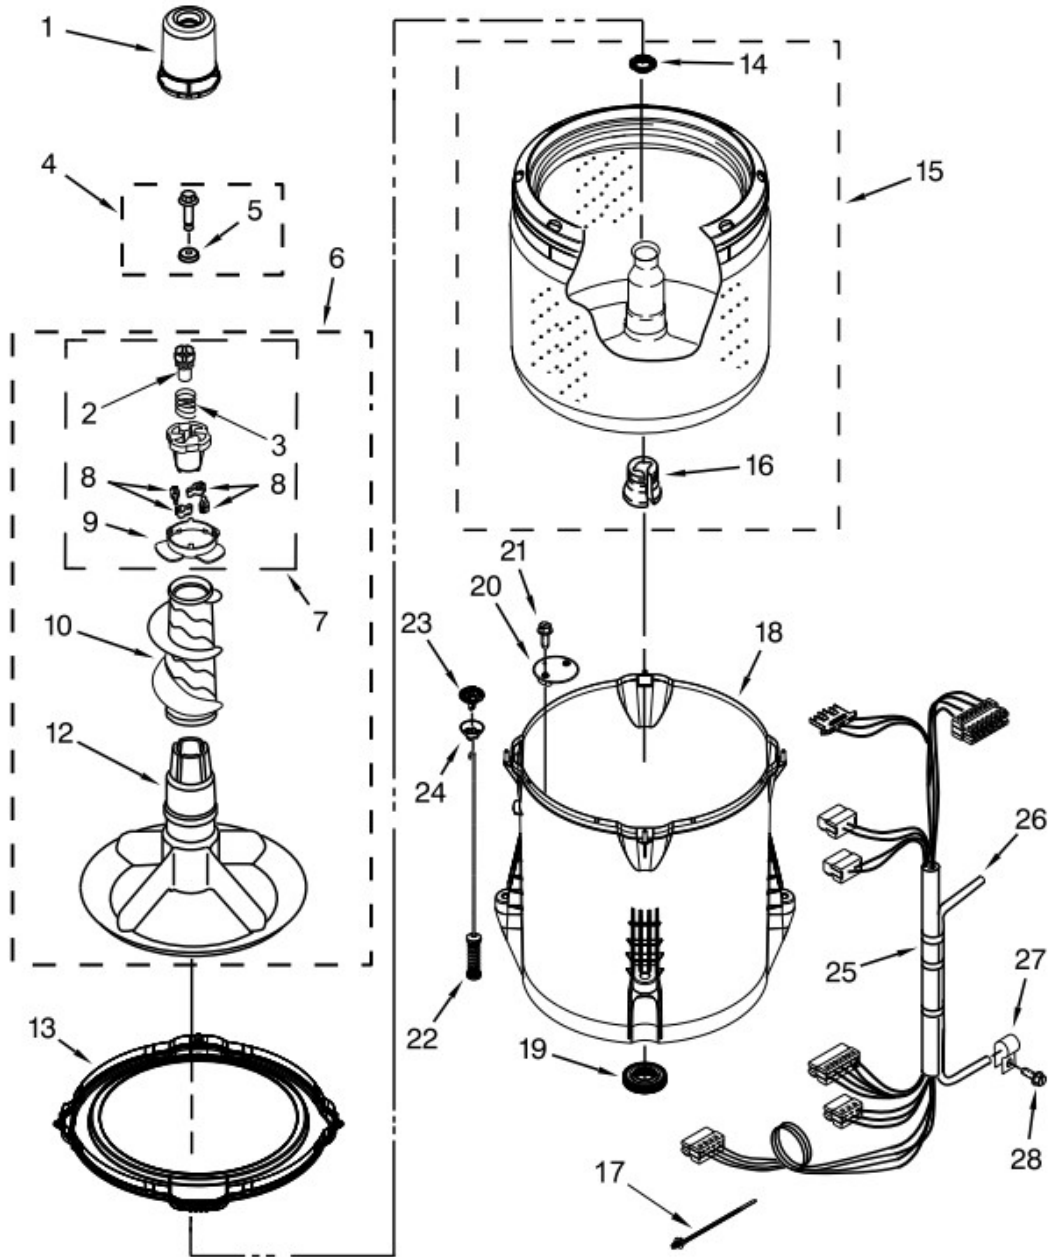

Lavadora Whirlpool 7MWTW1801BQO