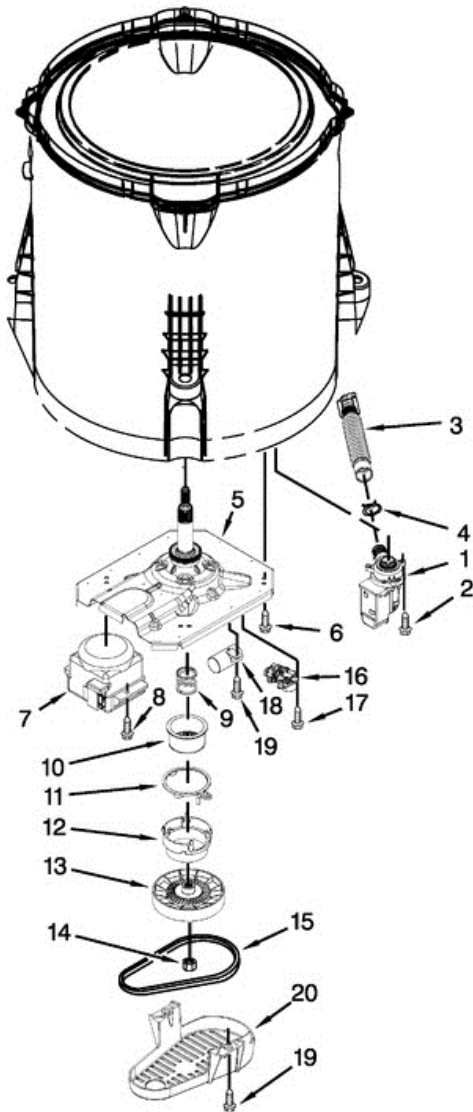

7MWTW1805DM0 TRANSMISION