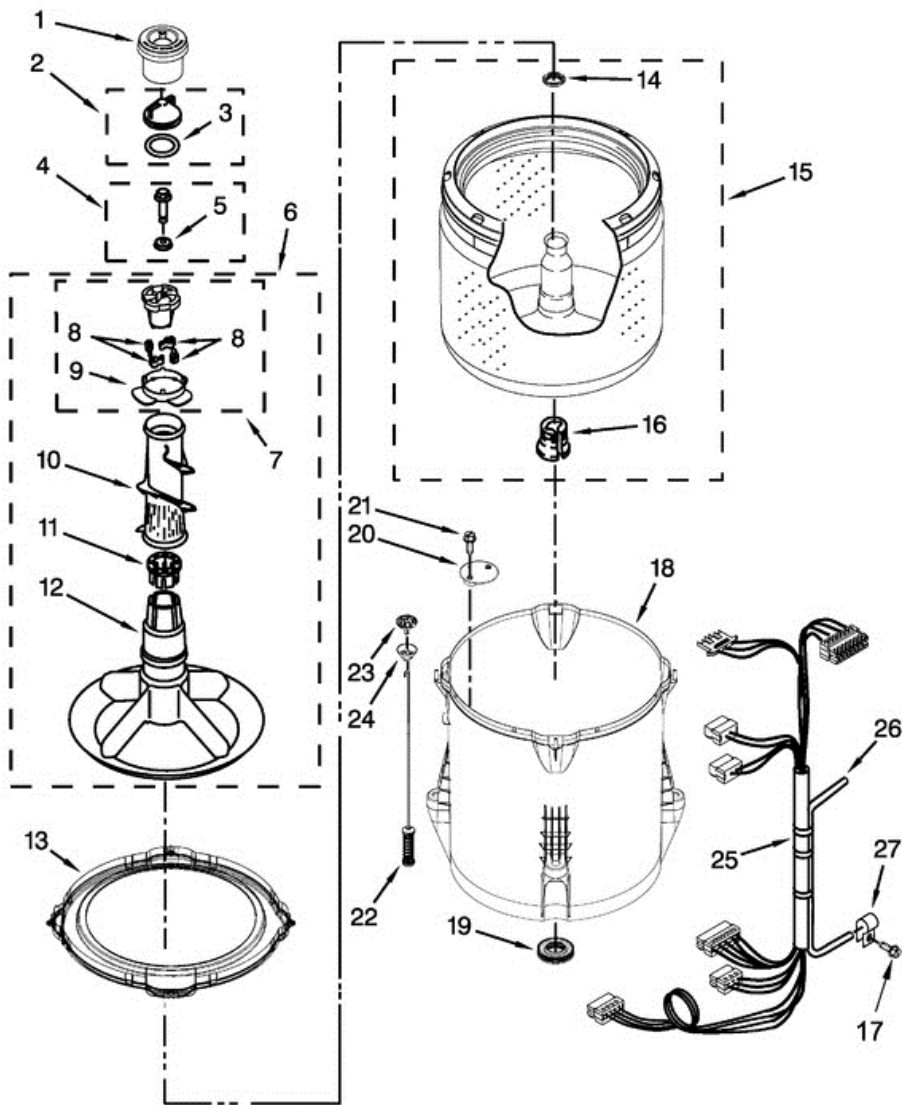

7MWTW1805DM0 TABLERO

7MWTW1805DM0 TABLERO

1	W10643280	PANEL, CONSOLE
2	8536939	CLIP, SPRING
3	W10520782	END CAP (LEFT) (WHITE)
4	W10520780	END CAP (RIGHT) (WHITE)
5	8312709	CLIP, CONSOLE
6	W10658737	CONTROL UNIT ASSEMBLY, MACHINE AND MOTOR
7	W10552335	PANEL, CONSOLE REAR COVER
8	1157158	SCREW
9	W10285512	TEMPERATURE CONTROL
10	90767	SCREW
11	W10525194	CORD, POWER
12	3400076	SCREW
13	W10576634	KNOB, TIMER (WHITE/METALLIC)
14	W10576636	ASSEMBLY, CONTROL KNOB (WHITE/METALLIC)
15	W10285511	SWITCH, ROTARY ENCODER (2 POSITION)
16	W10579238	HARNESS, UPPER
17	W10472844	INLET ASSEMBLY, WATER
18	W10423127	HARNESS, VALVE
19	W10598040	GROMMET, PUSH TO START
20	W10596298	BUTTON, PUSH TO START
21	W10582444	HARNESS, JUMPER
22	3976300	WASHER, INLET HOSE
23	W10194210	HOSE, WATER INLET (COLD WATER)
23	W10194211	HOSE, WATER INLET (HOT WATER)
24	W10242307	WASHER, INLET HOSE

7MWTW1805DM0 TINAS

7MWTW1805DM0 TINAS

1	8575076	DISPENSER, FABRIC SOFTENER
2	3354733	CAP, BARRIER
3	W10072840	SEAL, INNER CAP
4	W10003790	SCREW AND WASHER
5	3949550	WASHER
6	3348117	AGITATOR (COMPLETE)
7	3363663	CAM, DRIVEN
8	3366877	DOG, AGITATOR CLUTCH
9	3363661	BEARING, CAM
10	3348752	MOVER, CLOTHES
11	3350389	SPACER, THRUST
12	3347288	AGITATOR
13	W10215108	RING, TUB
14	21366	NUT, SPANNER
15	W10358261	BASKET ASSEMBLY
16	389140	BLOCK, BASKET DRIVE
17	8533943	SCREW
18	W10238320	TUB (INCLUDES TUB SEAL)
19	W10006371	SEAL, TUB
20	W10215093	FILTER, DRAIN PUMP
21	8533928	SCREW (STAINLESS)
22	W10257088	DAMPER ASSEMBLY, TUB SUSPENSION (SET OF 4 - INCLUDES BALL & BUSHING)
23	W10560146	BALL, SUSPENSION (SET OF 4 - INCLUDES SUSPENSION BUSHINGS)
24	W10256551	BUSHING - UPPER SUSPENSION (SET OF 4 - INCLUDES SUSPENSION BALLS)
25	W10504125	HARNES, LOWER INCLUDES PRESSURE HOSE & CABLE TIE)
26	W10431037	HOSE, PRESSURE SWITCH
27	W10005430	CLAMP, CABLE