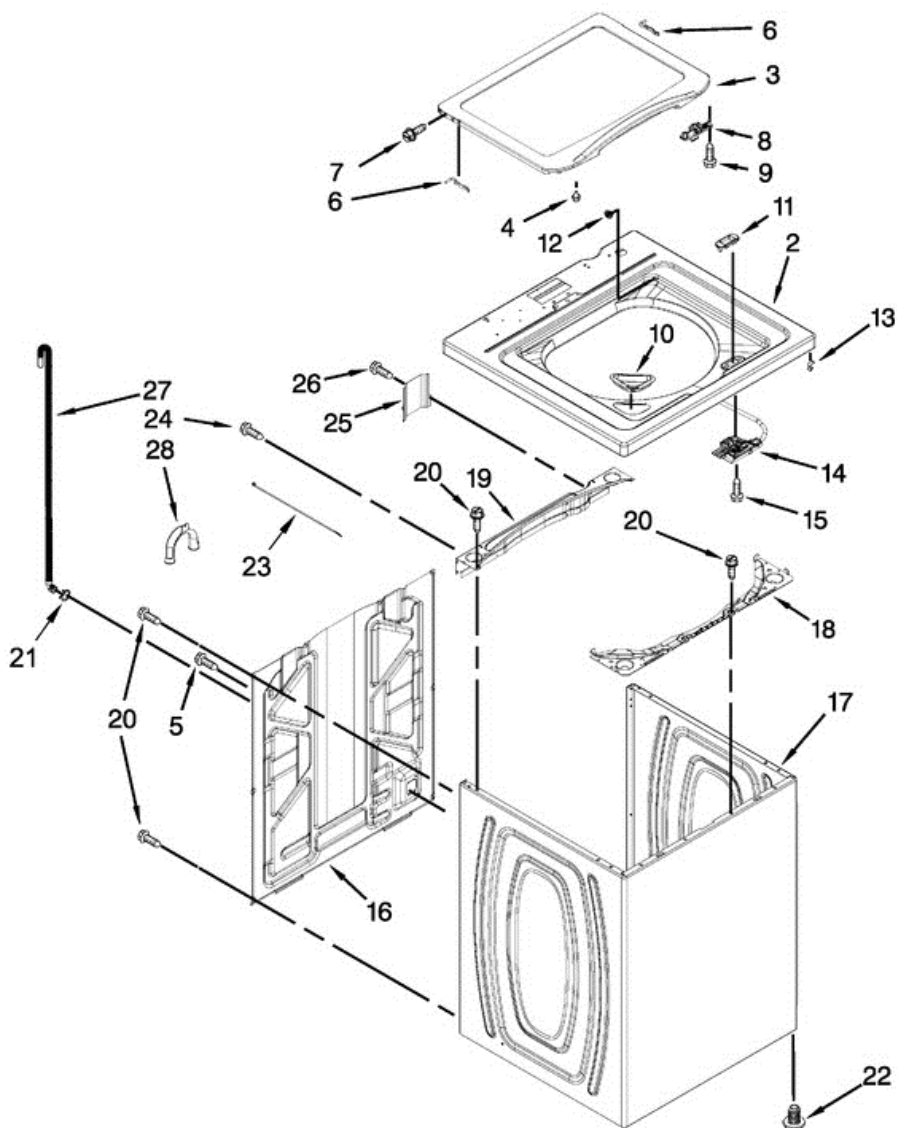

7MWTW1805DM0 GABINETE

7MWTW1805DM0 GABINETE

2	W10251325	TOP (WHITE)
3	W10561684	LID AND BUMPER ASSEMBLY (WHITE)
4	W10181289	BUMPER, LID
5	9740848	SCREW
6	91770	HINGE, LID
7	W10119872	SCREW
8	W10240513	STRIKE, LID LOCK (WHITE)
9	W10273971	SCREW
10	W10192089	DISPENSER, BLEACH
11	W10392041	BEZEL, LID LOCK (WHITE)
12	21258	BEARING, LID HINGE
13	90016	CLIP, HARNESS
14	W10238287	LATCH, LID LOCK ASSEMBLY
15	8281163	SCREW (STAINLESS)
16	W10250884	PANEL REAR
17	W10478060	CABINET (WHITE)
18	W10215098	BRACE, CABINET TOP - FRONT
19	W10512626	BRACE, CABINET TOP - REAR
20	1157158	SCREW
21	356138	CLAMP, HOSE
22	W10397994	FOOT, LEVELING
23	W10339879	TIE, CABLE
24	W10142728	SCREW
25	W10215139	COVER, HARNESS
26	3400076	SCREW
27	W10221546	HOSE, OUTER DRAIN ASSEMBLY
28	W10280024	U-BEND, DRAIN HOSE

7MWTW1805DM0 TABLERO

7MWTW1805DM0 TABLERO

1	W10643280	PANEL, CONSOLE
2	8536939	CLIP, SPRING
3	W10520782	END CAP (LEFT) (WHITE)
4	W10520780	END CAP (RIGHT) (WHITE)
5	8312709	CLIP, CONSOLE
6	W10658737	CONTROL UNIT ASSEMBLY, MACHINE AND MOTOR
7	W10552335	PANEL, CONSOLE REAR COVER
8	1157158	SCREW
9	W10285512	TEMPERATURE CONTROL
10	90767	SCREW
11	W10525194	CORD, POWER
12	3400076	SCREW
13	W10576634	KNOB, TIMER (WHITE/METALLIC)
14	W10576636	ASSEMBLY, CONTROL KNOB (WHITE/METALLIC)
15	W10285511	SWITCH, ROTARY ENCODER (2 POSITION)
16	W10579238	HARNESS, UPPER
17	W10472844	INLET ASSEMBLY, WATER
18	W10423127	HARNESS, VALVE
19	W10598040	GROMMET, PUSH TO START
20	W10596298	BUTTON, PUSH TO START
21	W10582444	HARNESS, JUMPER
22	3976300	WASHER, INLET HOSE
23	W10194210	HOSE, WATER INLET (COLD WATER)
23	W10194211	HOSE, WATER INLET (HOT WATER)
24	W10242307	WASHER, INLET HOSE