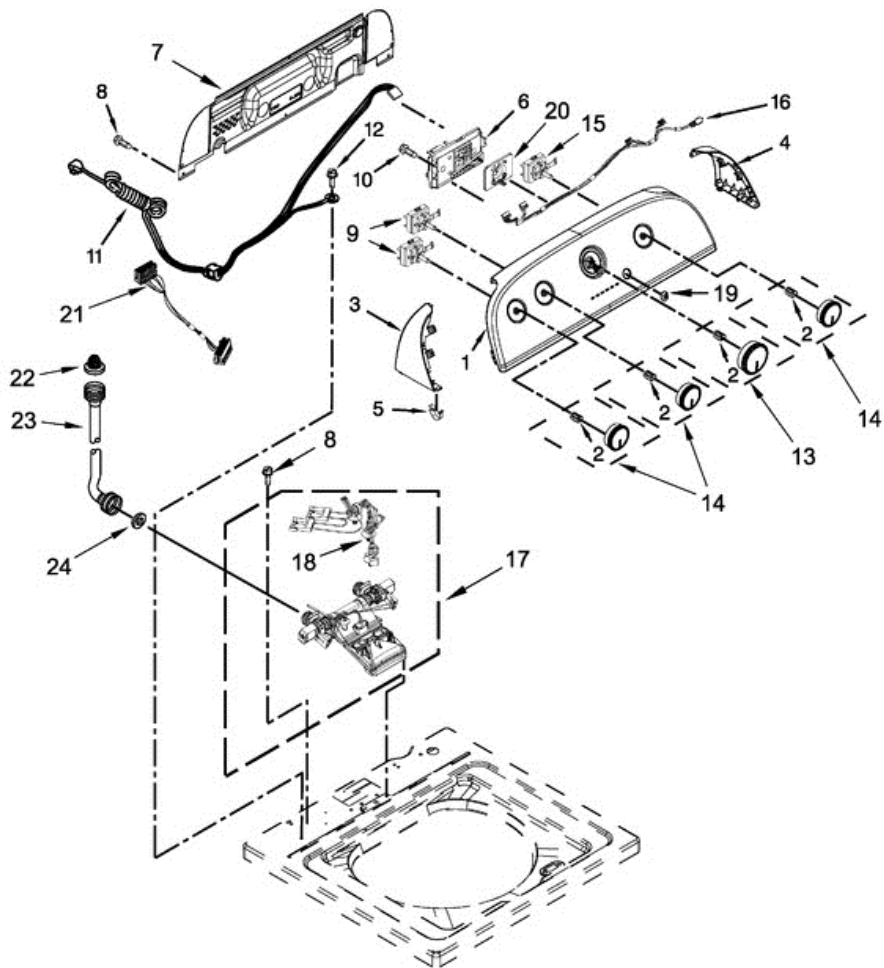

7MWTW1805DM0 GABINETE

7MWTW1805DM0 GABINETE

2	W10251325	TOP (WHITE)
3	W10561684	LID AND BUMPER ASSEMBLY (WHITE)
4	W10181289	BUMPER, LID
5	9740848	SCREW
6	91770	HINGE, LID
7	W10119872	SCREW
8	W10240513	STRIKE, LID LOCK (WHITE)
9	W10273971	SCREW
10	W10192089	DISPENSER, BLEACH
11	W10392041	BEZEL, LID LOCK (WHITE)
12	21258	BEARING, LID HINGE
13	90016	CLIP, HARNESS
14	W10238287	LATCH, LID LOCK ASSEMBLY
15	8281163	SCREW (STAINLESS)
16	W10250884	PANEL REAR
17	W10478060	CABINET (WHITE)
18	W10215098	BRACE, CABINET TOP - FRONT
19	W10512626	BRACE, CABINET TOP - REAR
20	1157158	SCREW
21	356138	CLAMP, HOSE
22	W10397994	FOOT, LEVELING
23	W10339879	TIE, CABLE
24	W10142728	SCREW
25	W10215139	COVER, HARNESS
26	3400076	SCREW
27	W10221546	HOSE, OUTER DRAIN ASSEMBLY
28	W10280024	U-BEND, DRAIN HOSE

7MWTW1805DM0 TABLERO

7MWTW1805DM0 TABLERO

1	W10643280	PANEL, CONSOLE
2	8536939	CLIP, SPRING
3	W10520782	END CAP (LEFT) (WHITE)
4	W10520780	END CAP (RIGHT) (WHITE)
5	8312709	CLIP, CONSOLE
6	W10658737	CONTROL UNIT ASSEMBLY, MACHINE AND MOTOR
7	W10552335	PANEL, CONSOLE REAR COVER
8	1157158	SCREW
9	W10285512	TEMPERATURE CONTROL
10	90767	SCREW
11	W10525194	CORD, POWER
12	3400076	SCREW
13	W10576634	KNOB, TIMER (WHITE/METALLIC)
14	W10576636	ASSEMBLY, CONTROL KNOB (WHITE/METALLIC)
15	W10285511	SWITCH, ROTARY ENCODER (2 POSITION)
16	W10579238	HARNESS, UPPER
17	W10472844	INLET ASSEMBLY, WATER
18	W10423127	HARNESS, VALVE
19	W10598040	GROMMET, PUSH TO START
20	W10596298	BUTTON, PUSH TO START
21	W10582444	HARNESS, JUMPER
22	3976300	WASHER, INLET HOSE
23	W10194210	HOSE, WATER INLET (COLD WATER)
23	W10194211	HOSE, WATER INLET (HOT WATER)
24	W10242307	WASHER, INLET HOSE