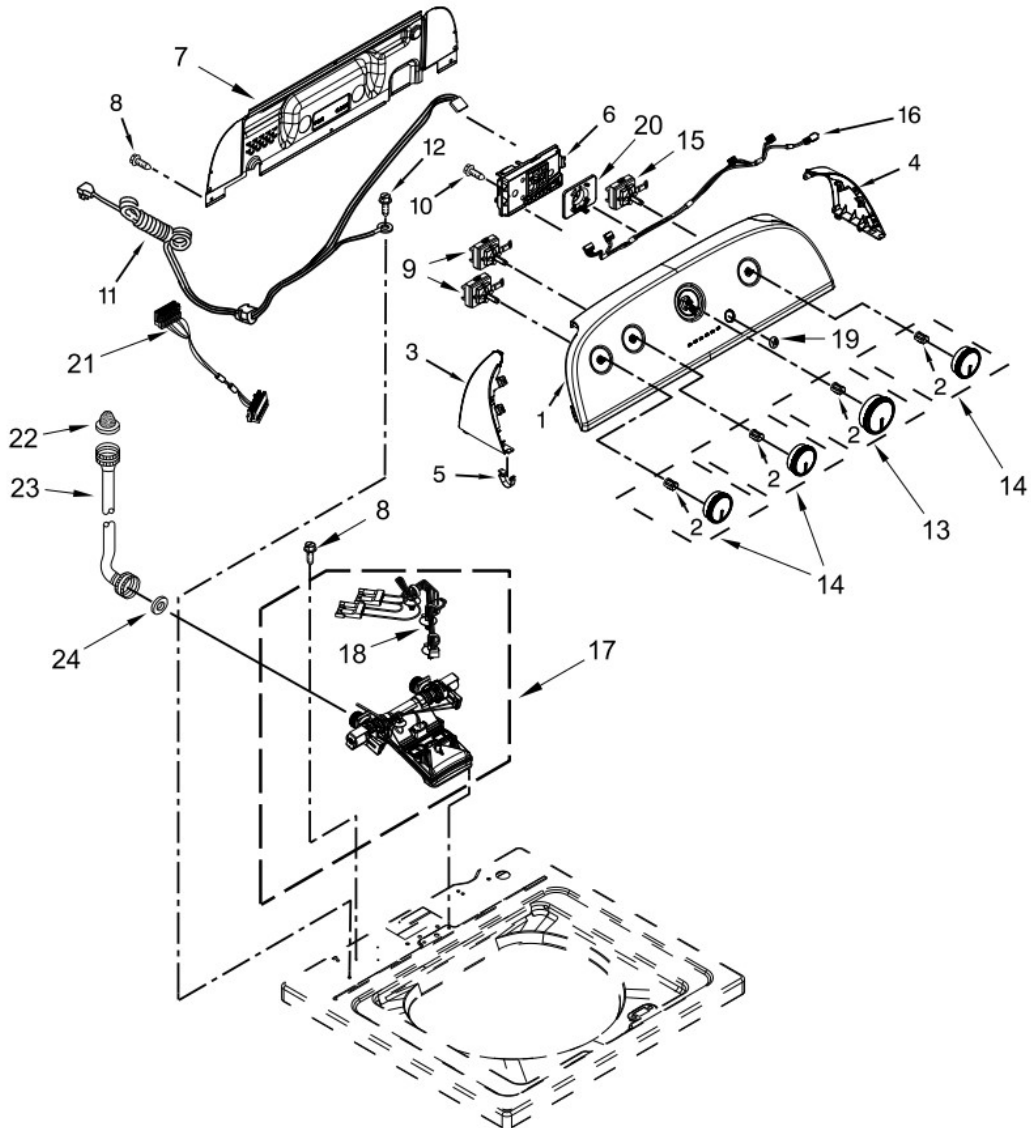

Lavadora Whirlpool 7MWTW1805DM1

Lavadora Whirlpool 7MWTW1805DM1

TOP AND CABINET PARTS

<u>Illus. No.</u>	<u>Part No.</u>	<u>Description</u>
1		Literature Parts
	W10658634	Installation Instructions
	W10655225	Owners Manual
	W10468340	Tech Sheet
	W10658018	Energy Guide
2		Top
	W10251325	White
3		Assembly, Lid and Bumper
	W10561684	White
4	W10181289	Bumper, Lid
5	9740848	Screw
6	91770	Hinge, Lid
7	W10119872	Screw
8	W10581478	Strike Assembly

<u>Illus. No.</u>	<u>Part No.</u>	<u>Description</u>
20	1157158	Screw
21	356138	Clamp, Hose
22	W10397994	Foot, Leveling
23	W10339879	Tie, Cable
24	W10142728	Screw
25	W10676061	Cover, Harness
26	3400076	Screw
27	W10221546	Hose, Outer Drain Assembly
28	W10280024	U-Bend, Drain Hose

Lavadora Whirlpool 7MWTW1805DM1

Lavadora Whirlpool 7MWTW1805DM1

CONTROLS AND WATER INLET PARTS

<u>Illus. No.</u>	<u>Part No.</u>	<u>Description</u>
1	W10643280	Panel, Console
2	8536939	Clip, Spring
3		End Cap (Left)
	W10520782	White
4		End Cap (Right)
	W10520780	White
5	8312709	Clip, Console
6	W10723769	Control Unit Assembly, Machine and Motor
7	W10552335	Panel, Console Rear Cover
8	1157158	Screw
9	W10285512	Temperature Control
10	90767	Screw

<u>Illus. No.</u>	<u>Part No.</u>	<u>Description</u>
11	W10525194	Cord, Power
12	3400076	Screw
13		Knob, Timer
	W10576634	White/Metallic
14		Assembly, Control Knob
	W10576636	White/Metallic
15	W10285511	Switch, Rotary Encoder (2 Position)
16	W10579238	Harness, Upper
17	W10683653	Inlet Assembly, Water
18	W10684972	Harness, Valve
19	W10598040	Grommet, Push to Start
20	W10596298	Button, Push to Start