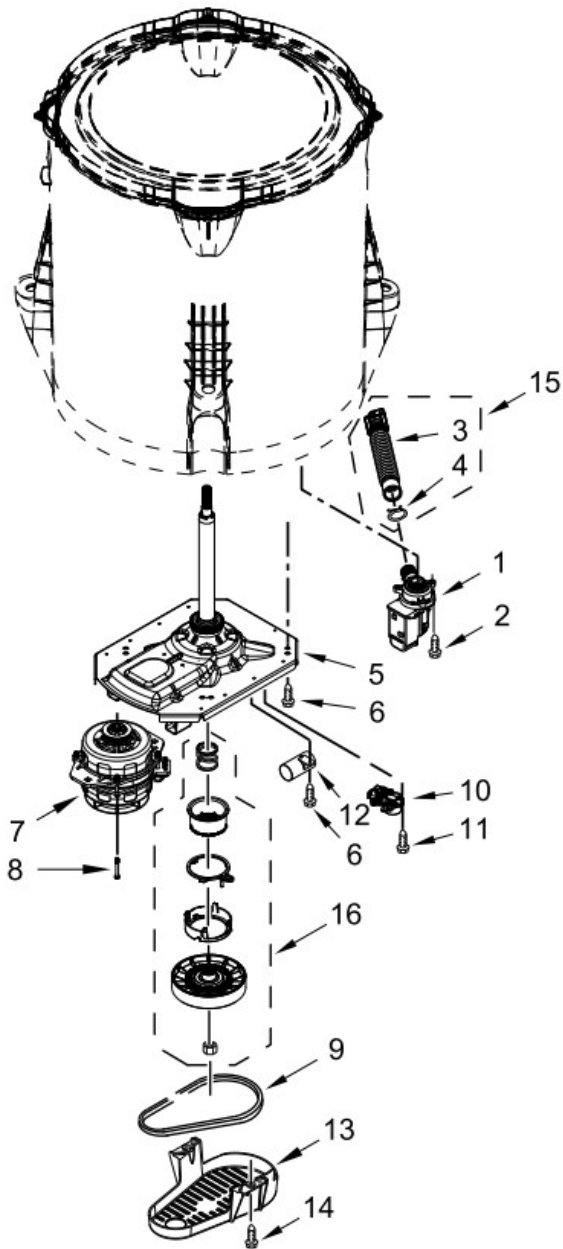

<u>Illus. No.</u>	<u>Part No.</u>	<u>Description</u>
11	W10525194	Cord, Power
12	3400076	Screw
13		Knob, Timer
	W10576634	White/Metallic
14		Assembly, Control Knob
	W10576636	White/Metallic
15	W10285511	Switch, Rotary Encoder (2 Position)
16	W10579238	Harness, Upper
17	W10683653	Inlet Assembly, Water
18	W10684972	Harness, Valve
19	W10598040	Grommet, Push to Start
20	W10596298	Button, Push to Start

Lavadora Whirlpool 7MWTW1805DM1

Lavadora Whirlpool 7MWTW1805DM1

BASKET AND TUB PARTS

<u>Illus. No.</u>	<u>Part No.</u>	<u>Description</u>	<u>Illus. No.</u>	<u>Part No.</u>	<u>Description</u>	<u>Illus. No.</u>	<u>Part No.</u>	<u>Description</u>
1	8575076	Dispenser, Fabric Softener	14	21366	Nut, Spanner	24	W10256551	Bushing - Upper Suspension (Set of 4 - Includes Suspension Balls)
2	3354733	Cap, Barrier	15	W10358261	Basket Assembly			
3	W10072840	Seal, Inner Cap	16	389140	Block, Basket Drive			
4	W10003790	Screw and Washer	17	8533943	Screw	25	W10746348	Harness, Lower
5	3949550	Washer	18	W10238320	Tub (Includes Tub Seal)	26	W10431037	Hose, Pressure Switch
6	3348117	Agitator (Complete)	19	W10006371	Seal, Tub	27	W10005430	Clamp, Cable
7	3948431	Cam, Driven	20	W10215093	Filter, Drain Pump			
8	3366877	Dog, Agitator Clutch	21	8533928	Screw (Stainless)			
9	3363661	Bearing, Cam	22	W10748952	Damper Assembly, Tub Suspension (Set Of 4-Includes Ball & Bushing)			
10	3348752	Mover, Clothes	23	W10583768	Ball, Suspension (Set of 4 - Includes Suspension Bushings)			
11	3350389	Spacer, Thrust						
12	3347288	Agitator						
13	W10215108	Ring, Tub						

Lavadora Whirlpool 7MWTW1805DM1

Lavadora Whirlpool 7MWTW1805DM1

GEARCASE, MOTOR AND PUMP PARTS

<u>Illus. No.</u>	<u>Part No.</u>	<u>Description</u>
1	W10465543	Pump Assembly, Drain
2	W10004910	Screw
3	W10763078	Hose, Inner Drain Assembly
4	8317496	Clamp, Hose
5	W10473144	Gearcase Assembly