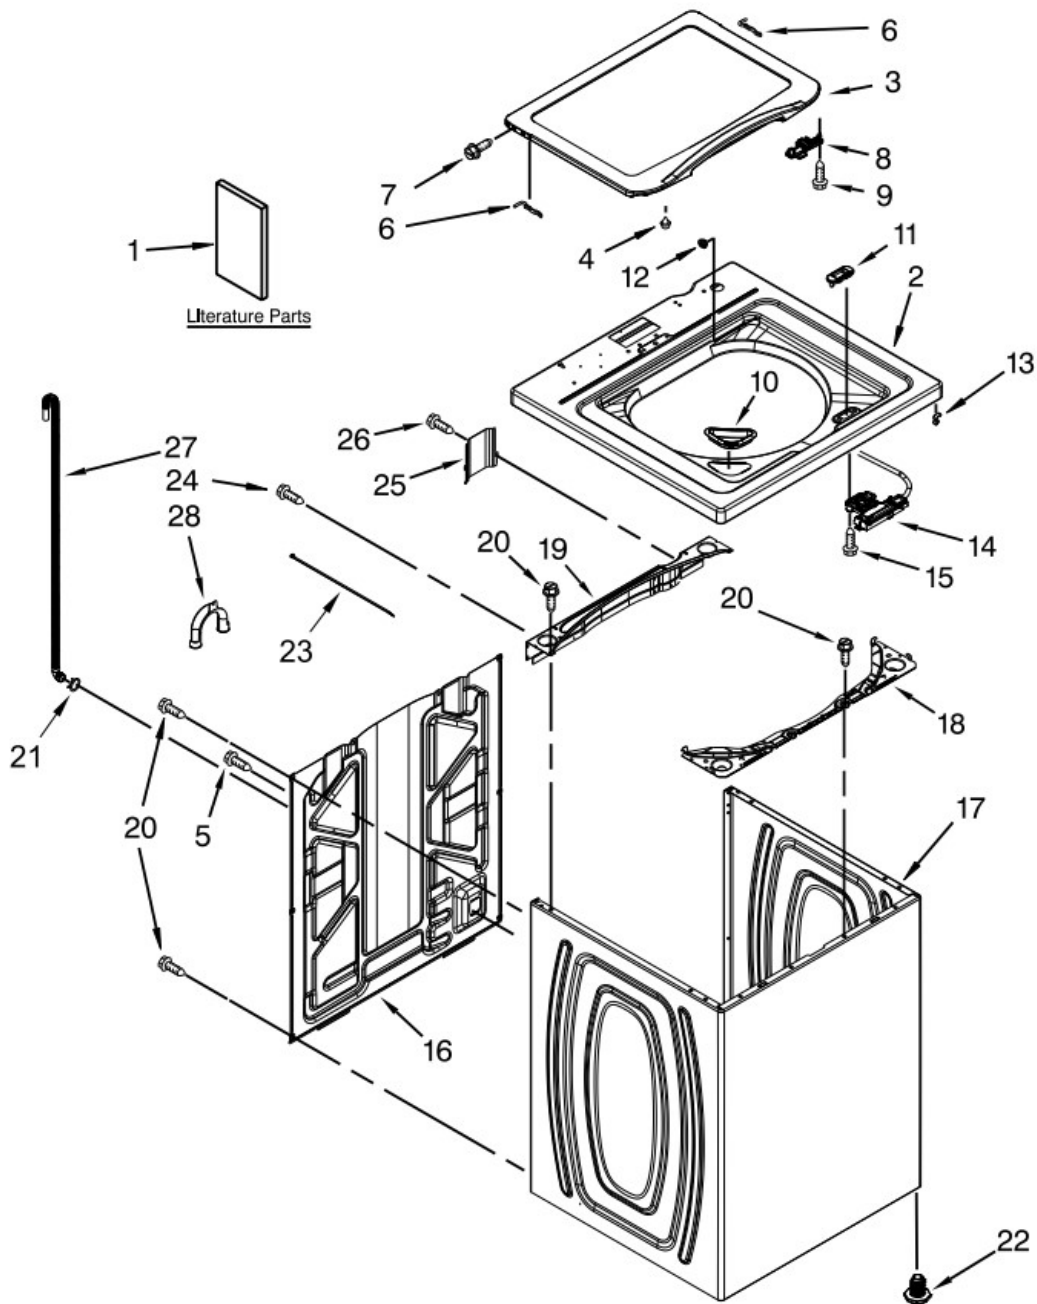

Lavadora Whirlpool 7MWTW1805DM1

Lavadora Whirlpool 7MWTW1805DM1

TOP AND CABINET PARTS

<u>Illus. No.</u>	<u>Part No.</u>	<u>Description</u>
1		Literature Parts
	W10658634	Installation Instructions
	W10655225	Owners Manual
	W10468340	Tech Sheet
	W10658018	Energy Guide
2		Top
	W10251325	White
3		Assembly, Lid and Bumper
	W10561684	White
4	W10181289	Bumper, Lid
5	9740848	Screw
6	91770	Hinge, Lid
7	W10119872	Screw
8	W10581478	Strike Assembly

<u>Illus. No.</u>	<u>Part No.</u>	<u>Description</u>
9	W10273971	Screw
10	W10192089	Dispenser, Bleach
11		Bezel, Lid Lock
	W10392041	White
12	21258	Bearing, Lid Hinge
13	90016	Clip, Harness
14	W10744659	Latch, Lid Lock Assembly
15	8281163	Screw (Stainless)
16	W10250884	Panel, Rear
17		Cabinet
	W10478060	White
18	W10215098	Brace, Cabinet Top - Front
19	W10512626	Brace, Cabinet Top - Rear

<u>Illus. No.</u>	<u>Part No.</u>	<u>Description</u>
20	1157158	Screw
21	356138	Clamp, Hose
22	W10397994	Foot, Leveling
23	W10339879	Tie, Cable
24	W10142728	Screw
25	W10676061	Cover, Harness
26	3400076	Screw
27	W10221546	Hose, Outer Drain Assembly
28	W10280024	U-Bend, Drain Hose

Lavadora Whirlpool 7MWTW1805DM1

Lavadora Whirlpool 7MWTW1805DM1

CONTROLS AND WATER INLET PARTS

<u>Illus. No.</u>	<u>Part No.</u>	<u>Description</u>
1	W10643280	Panel, Console
2	8536939	Clip, Spring
3		End Cap (Left)
	W10520782	White
4		End Cap (Right)
	W10520780	White
5	8312709	Clip, Console
6	W10723769	Control Unit Assembly, Machine and Motor
7	W10552335	Panel, Console Rear Cover
8	1157158	Screw
9	W10285512	Temperature Control
10	90767	Screw