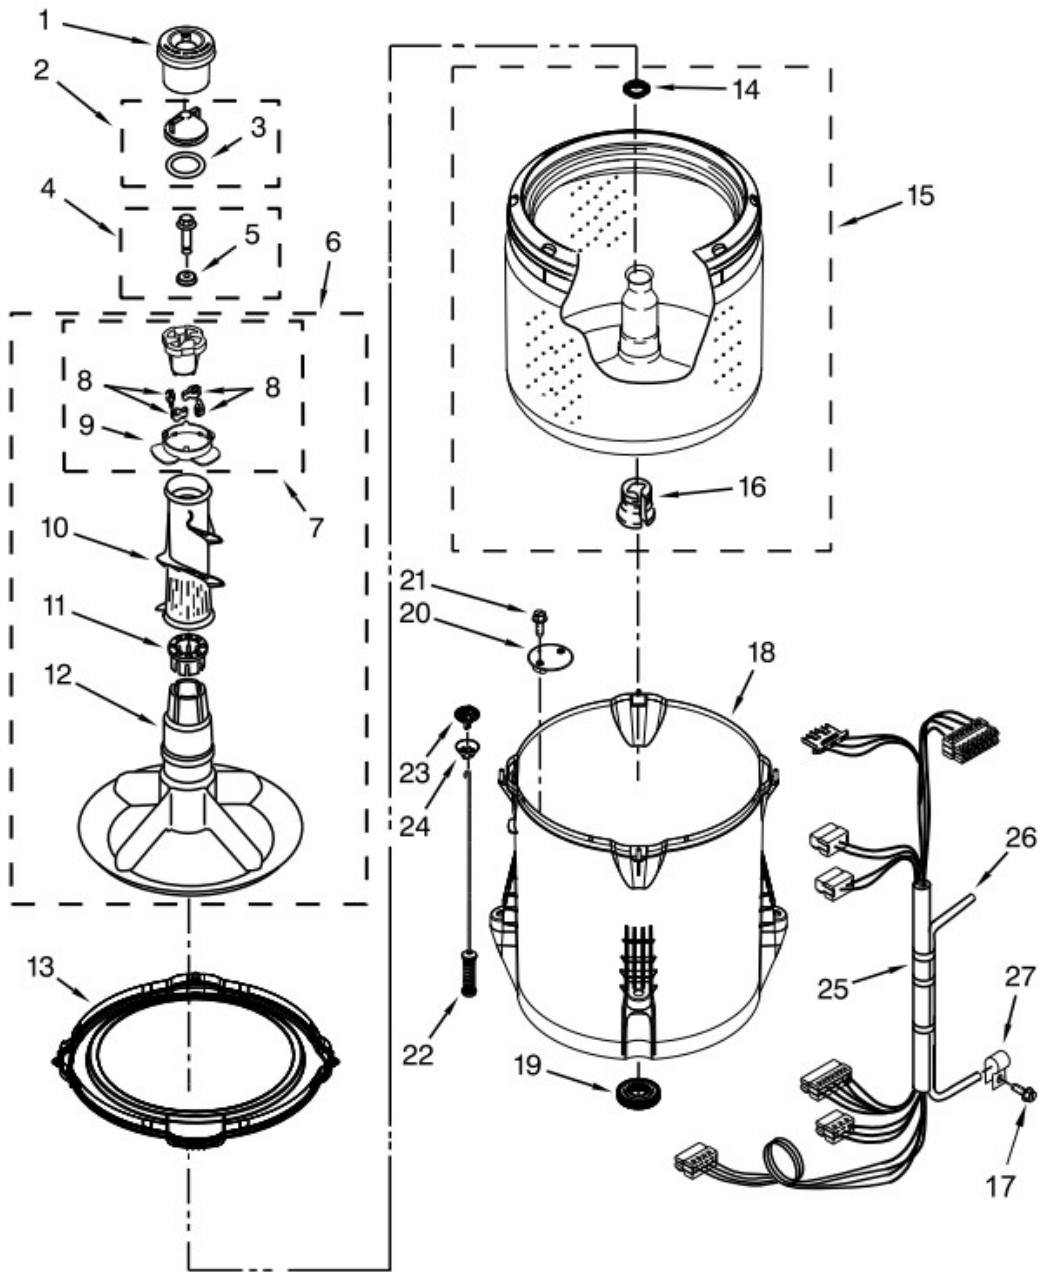

Lavadora Whirlpool 7MWTW1805DM1