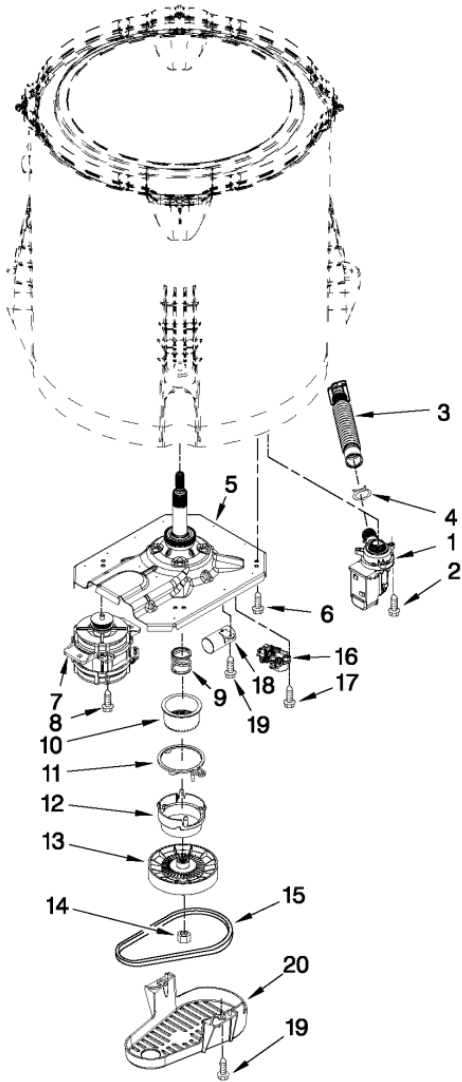

7MWTW1808AW0 BOMBA / MOTOR