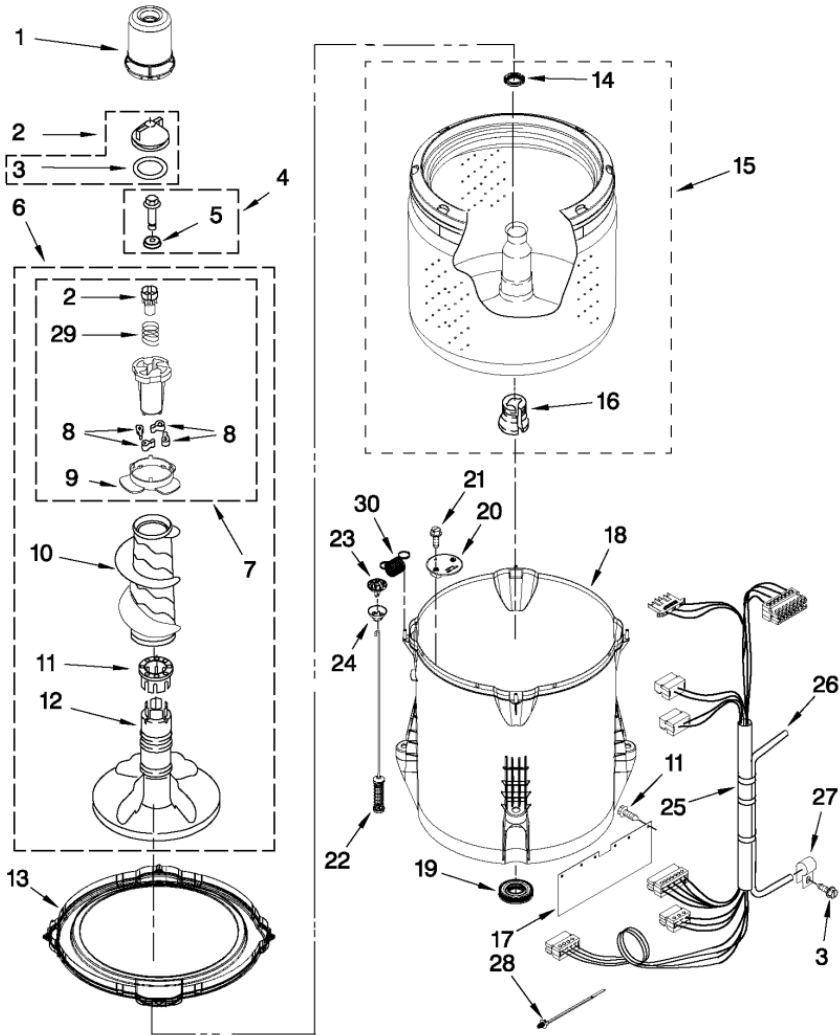

7MWTW1808AW0 TABLERO

7MWTW1808AW0 TABLERO

1	W10502612	PANEL, CONSOLE
2	8536939	CLIP, KNOB
3	8566035	CAP, END (L.H.) (INCLUDES ITEM 5)
4	8566032	CAP, END (R.H.) (INCLUDES ITEM 5)
5	8312709	CLIP, CONSOLE
6	W10511903	CONTROL UNIT ASSEMBLY, MACHINE & MOTOR
7	W10461159	PANEL, CONSOLE REAR COVER
8	1157158	SCREW
9	W10285512	SWITCH, TEMPERATURE
10	90767	SCREW
11	W10276649	CORD, POWER
12	3400076	SCREW
13	W10034750	KNOB, TIMER
14	W10034380	KNOB, CONTROL
15	W10285511	SWITCH, ROTARY ENCODER
16	W10291176	HARNESS, UPPER
17	W10472844	INLET ASSEMBLY, WATER
18	W10423127	HARNESS, VALVE
19	8281163	SCREW
20	3400818	SCREW
21	W10339879	CABLE TIE
22	W10251309	PUSHBUTTON, START

7MWTW1808AW0 TINAS

7MWTW1808AW0 TINAS

1	8528278	DISPENSER, FABRIC SOFTENER
2	8533540	RETAINER, SPRING
3	8533943	SCREW
4	W10003790	SCREW & WASHER ASSEMBLY
5	3949550	WASHER
6	8538246	AGITATOR, COMPLETE ASEMBLY
7	8537433	CAM, DRIVEN
8	3366877	DOG, AGITATOR CLUTCH
9	8055141	BEARING, CAM
10	3946996	AUGER, AGITATOR
11	W10429200	RETAINER, PUSH IN
12	3947517	AGITATOR
13	W10215108	RING, TUB
14	21366	NUT, SPANNER
15	W10358261	BASKET ASSEMBLY
16	389140	BLOCK, BASKET DRIVE
17	W10339098	SHIELD, SPLASH
18	W10238320	TUB (INCLUDES ITEM 19)
19	W10006371	SEAL, TUB
20	W10215093	FILTER, DRAIN PUMP
21	8533928	SCREW
22	W10110314	DAMPER ASSEMBLY, TUB SUSPENSION (23 & 24)
23	W10405423	BALL, SUSPENSION (SET OF 4 - INCLUDES ITEM 24)
24	W10256551	BUSHING, SUSPENSION (SET OF 4 - INCLUDES 23)
25	W10454996	HARNESS, LOWER (INCLUDES ITEMS 26 & 29)
26	353244	HOSE, PRESSURE SWITCH
27	W10005430	CLAMP, PRESSURE HOSE RETAINER
28	W10298887	CABLE TIE
29	3946997	SPRING, COMPRESSION
30	W10348658	SPRING, TUB CENTERING