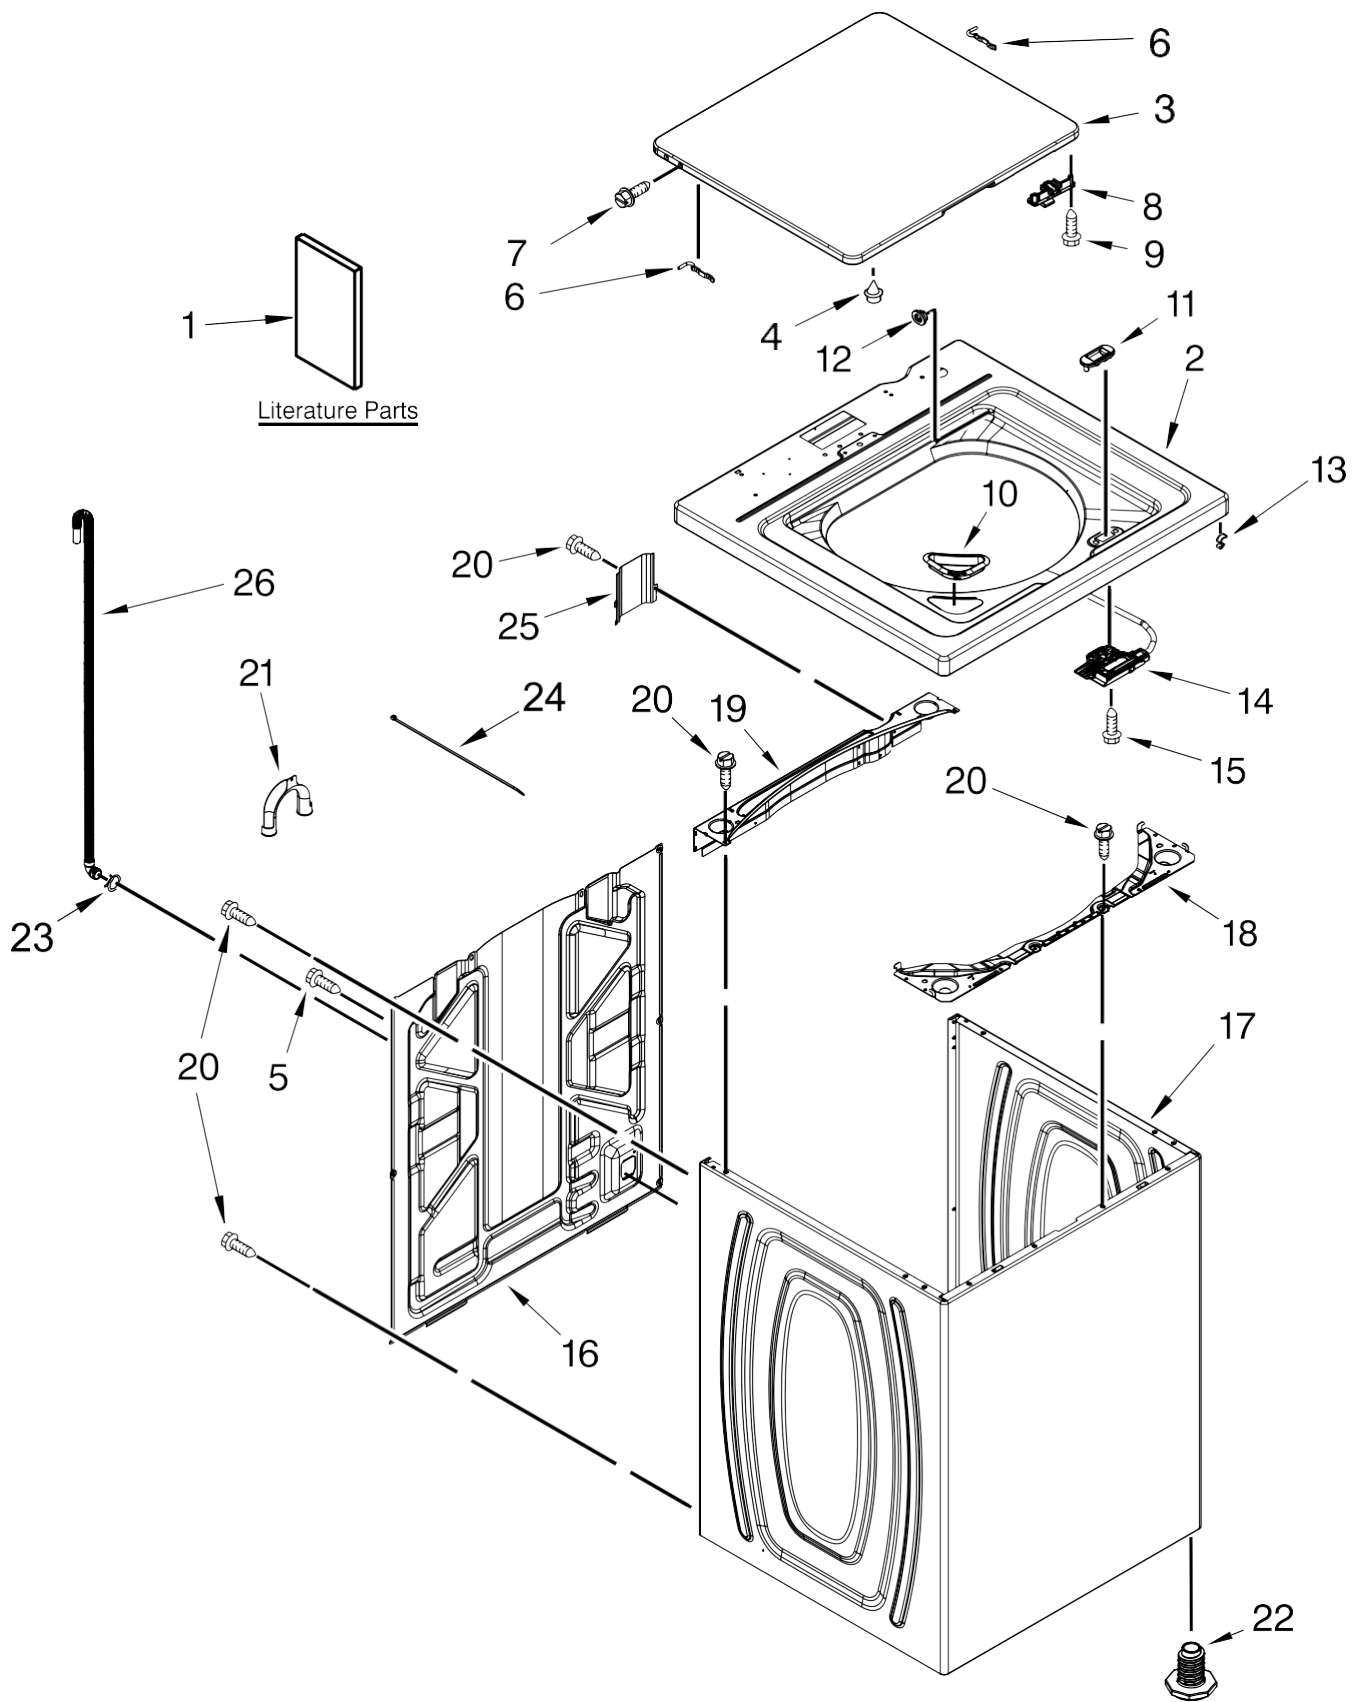

Lavadora Whirlpool 7MWTW1899BQ0

Lavadora Whirlpool 7MWTW1899BQO

<u>Illus.</u> <u>No.</u>	<u>Part No.</u>	<u>Description</u>
1		Literature Parts
	W10478095	Installation Instructions
	W10630329	Owners Manual
	W10468340	Tech Sheet
	W10630328	Energy Guide
2		Top
	W10251319	White
3		Lid & Bumper Assembly
	W10027624	White
4	9724509	Bumper, Lid
5	9740848	Screw
6	91770	Hinge, Lid
7	W10119872	Screw

<u>Illus.</u> <u>No.</u>	<u>Part No.</u>	<u>Description</u>
8		Strike, Lid Lock
	W10240513	White
9	W10273971	Screw
10	W10192089	Dispenser, Bleach
11		Bezel, Lid Lock
	W10392041	White
12	21258	Bearing, Lid Hinge
13	90016	Clip, Harness
14	W10744659	Latch, Lid Lock Assembly
15	8281163	Screw (Stainless)
16	W10250884	Panel, Rear

Lavadora Whirlpool 7MWTW1899BQ0

Lavadora Whirlpool 7MWTW1899BQ0

<u>Illus. No.</u>	<u>Part No.</u>	<u>Description</u>
1	W10618244	Panel, Console
2	8536939	Clip, Spring
3		End Cap (Left)
	8566035	White
4		End Cap (Right)
	8566032	White
5	8312709	Clip, Console
6	W10723789	Control Unit Assembly
7	W10461159	Panel, Console Rear Cover
8	1157158	Screw
9	W10251309	Push Button, Start

<u>Illus. No.</u>	<u>Part No.</u>	<u>Description</u>
10	90767	Screw
11	W10525194	Cord, Power
12	3400076	Screw
13		Assembly, Timer Knob
	8566061	White
14		Assembly, Control Knob
	8565944	White
15	W10285512	Switch, Rotary Encoder (4 Position)
16	W10291176	Harness, Upper
17	W10683653	Inlet Assembly, Water