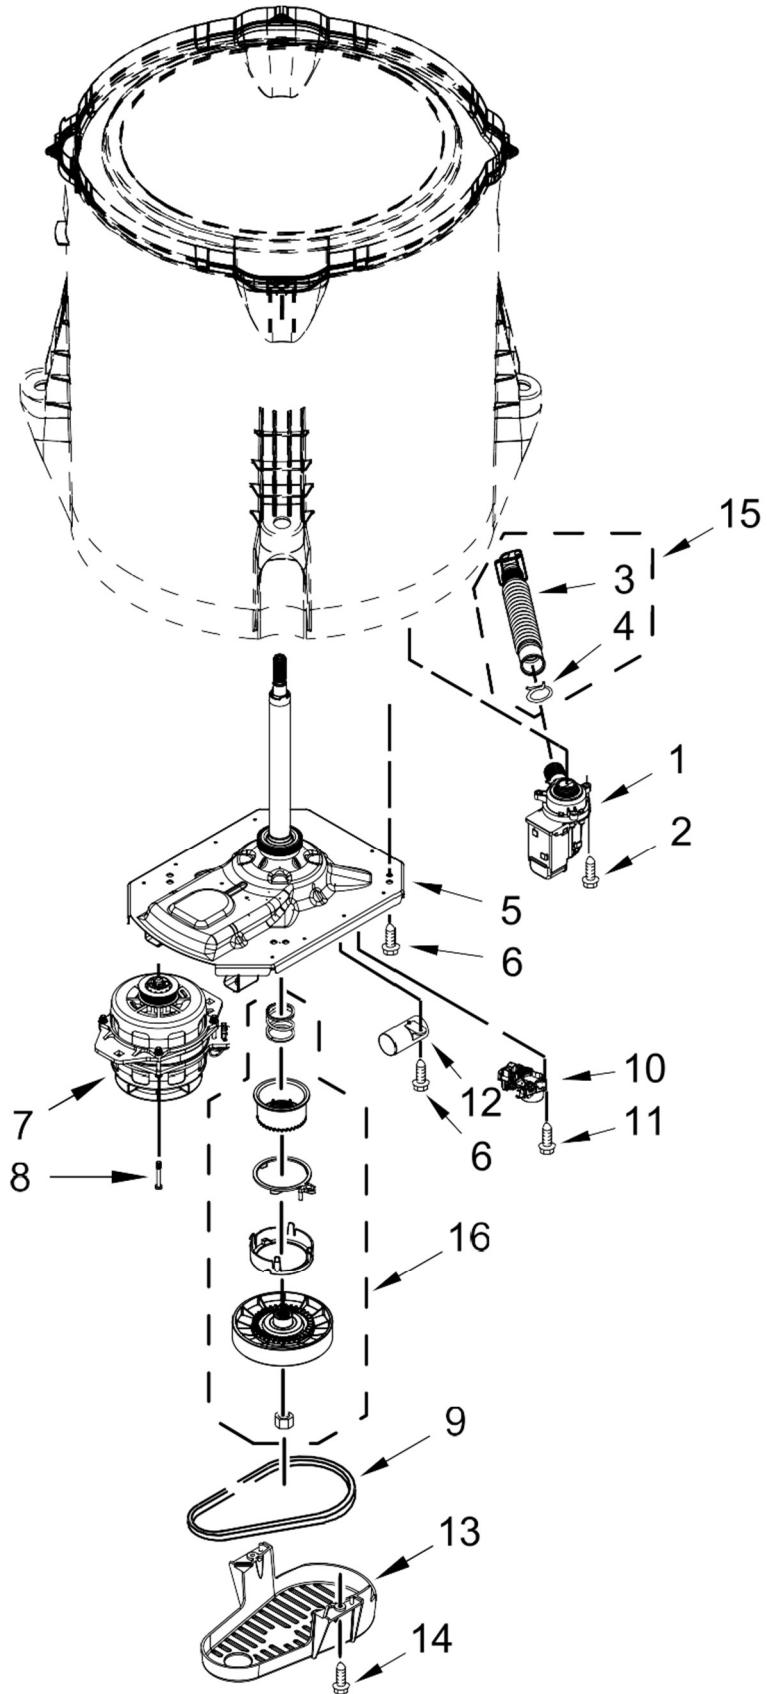

Lavadora Whirlpool 7MWTW1899BQ0

<u>Illus.</u> <u>No.</u>	<u>Part No.</u>	<u>Description</u>
1	W10465543	Pump Assembly, Drain
2	W10004910	Screw
3	W10763078	Hose, Inner Drain Assembly
4	8317496	Clamp, Hose
5	W10473144	Gearcase Assembly

<u>Illus.</u> <u>No.</u>	<u>Part No.</u>	<u>Description</u>
6	W10249633	Screw
7	W10677715	Motor, Drive
8	W10094780	Screw
9	W10006384	Belt, Drive
10	W10006355	Actuator, Shift
11	9741052	Screw

<u>Illus.</u> <u>No.</u>	<u>Part No.</u>	<u>Description</u>
12	W10625045	Capacitor, Motor Run
13	W10427633	Shield, Pulley Cover
14	357640	Screw
15	W10444123	Hose, Inner Drain Assembly Complete
16	W10721967	Splutch Kit (60Hz)