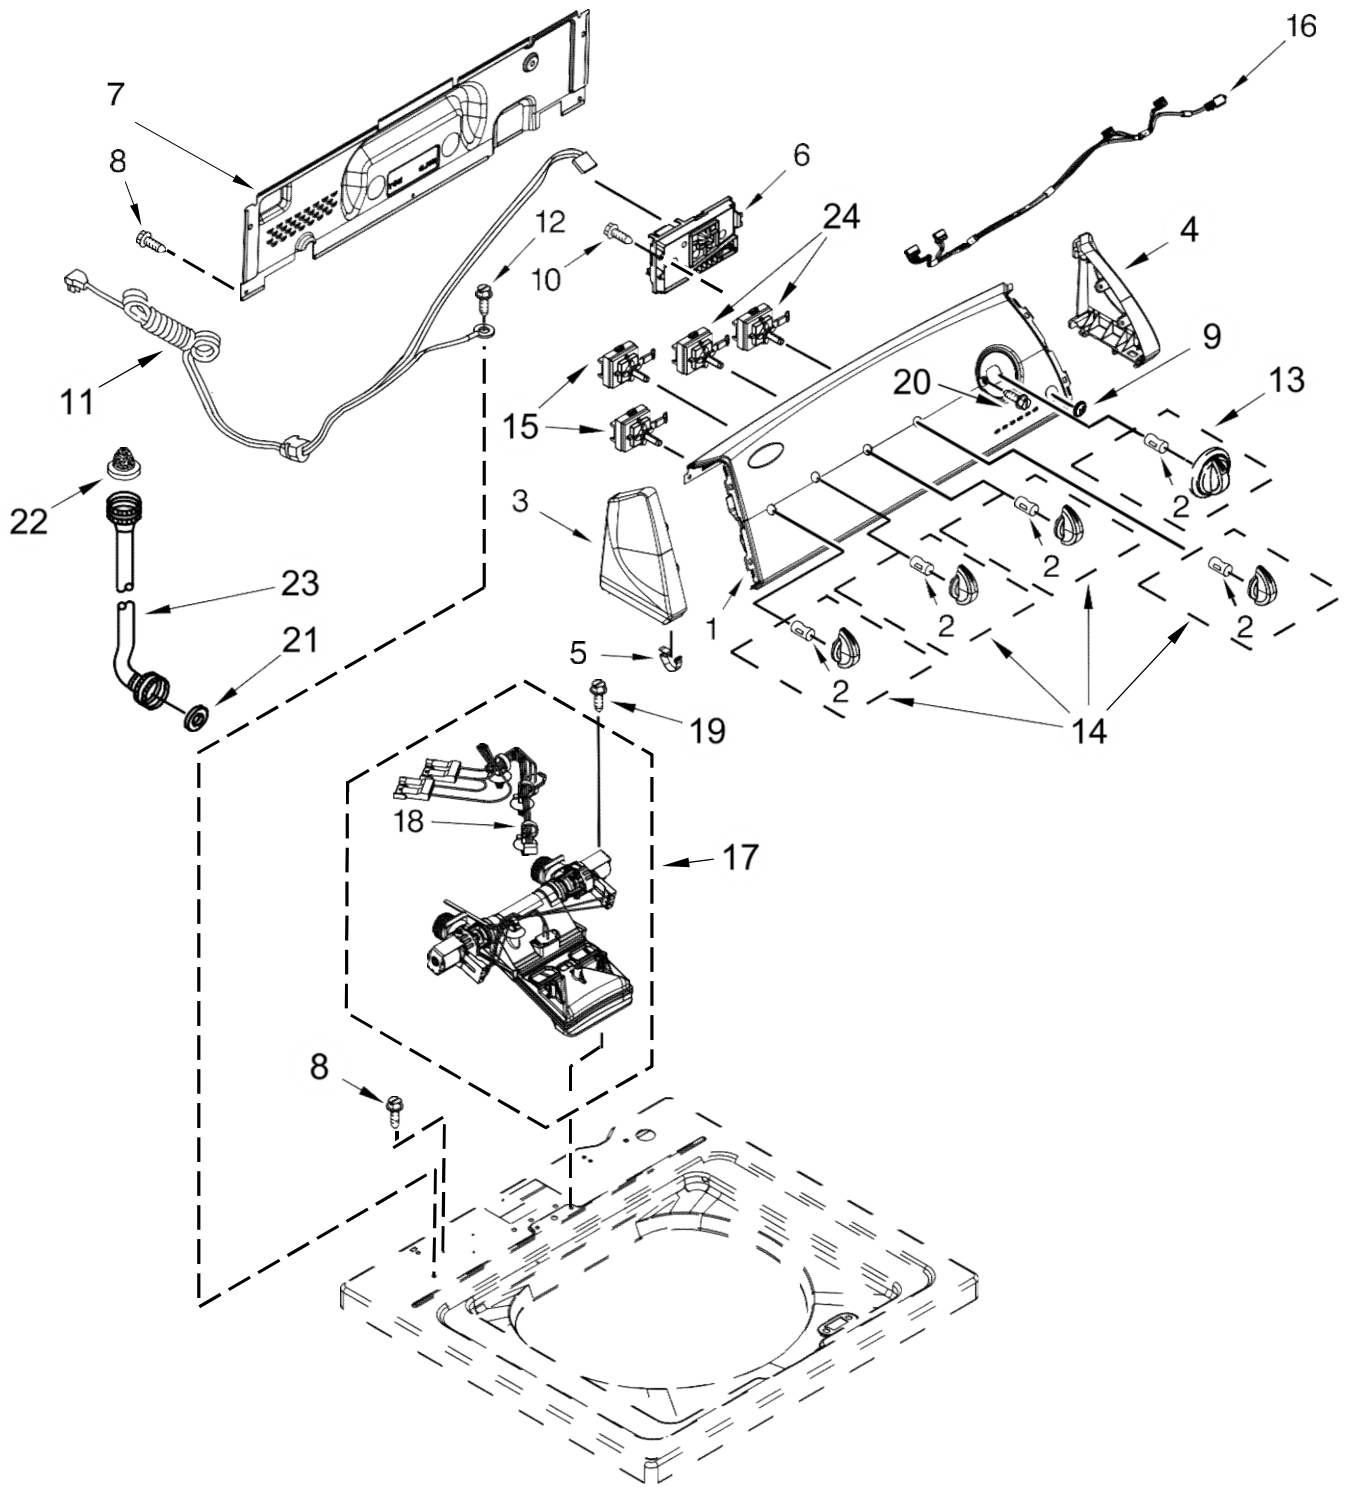

Lavadora Whirlpool 7MWTW1899BQ0

Lavadora Whirlpool 7MWTW1899BQO

<u>Illus.</u> <u>No.</u>	<u>Part No.</u>	<u>Description</u>
1		Literature Parts
	W10478095	Installation Instructions
	W10630329	Owners Manual
	W10468340	Tech Sheet
	W10630328	Energy Guide
2		Top
	W10251319	White
3		Lid & Bumper Assembly
	W10027624	White
4	9724509	Bumper, Lid
5	9740848	Screw
6	91770	Hinge, Lid
7	W10119872	Screw

<u>Illus.</u> <u>No.</u>	<u>Part No.</u>	<u>Description</u>
8		Strike, Lid Lock
	W10240513	White
9	W10273971	Screw
10	W10192089	Dispenser, Bleach
11		Bezel, Lid Lock
	W10392041	White
12	21258	Bearing, Lid Hinge
13	90016	Clip, Harness
14	W10744659	Latch, Lid Lock Assembly
15	8281163	Screw (Stainless)
16	W10250884	Panel, Rear

Lavadora Whirlpool 7MWTW1899BQ0

Lavadora Whirlpool 7MWTW1899BQ0

<u>Illus. No.</u>	<u>Part No.</u>	<u>Description</u>
1	W10618244	Panel, Console
2	8536939	Clip, Spring
3		End Cap (Left)
	8566035	White
4		End Cap (Right)
	8566032	White
5	8312709	Clip, Console
6	W10723789	Control Unit Assembly
7	W10461159	Panel, Console Rear Cover
8	1157158	Screw
9	W10251309	Push Button, Start

<u>Illus. No.</u>	<u>Part No.</u>	<u>Description</u>
10	90767	Screw
11	W10525194	Cord, Power
12	3400076	Screw
13		Assembly, Timer Knob
	8566061	White
14		Assembly, Control Knob
	8565944	White
15	W10285512	Switch, Rotary Encoder (4 Position)
16	W10291176	Harness, Upper
17	W10683653	Inlet Assembly, Water