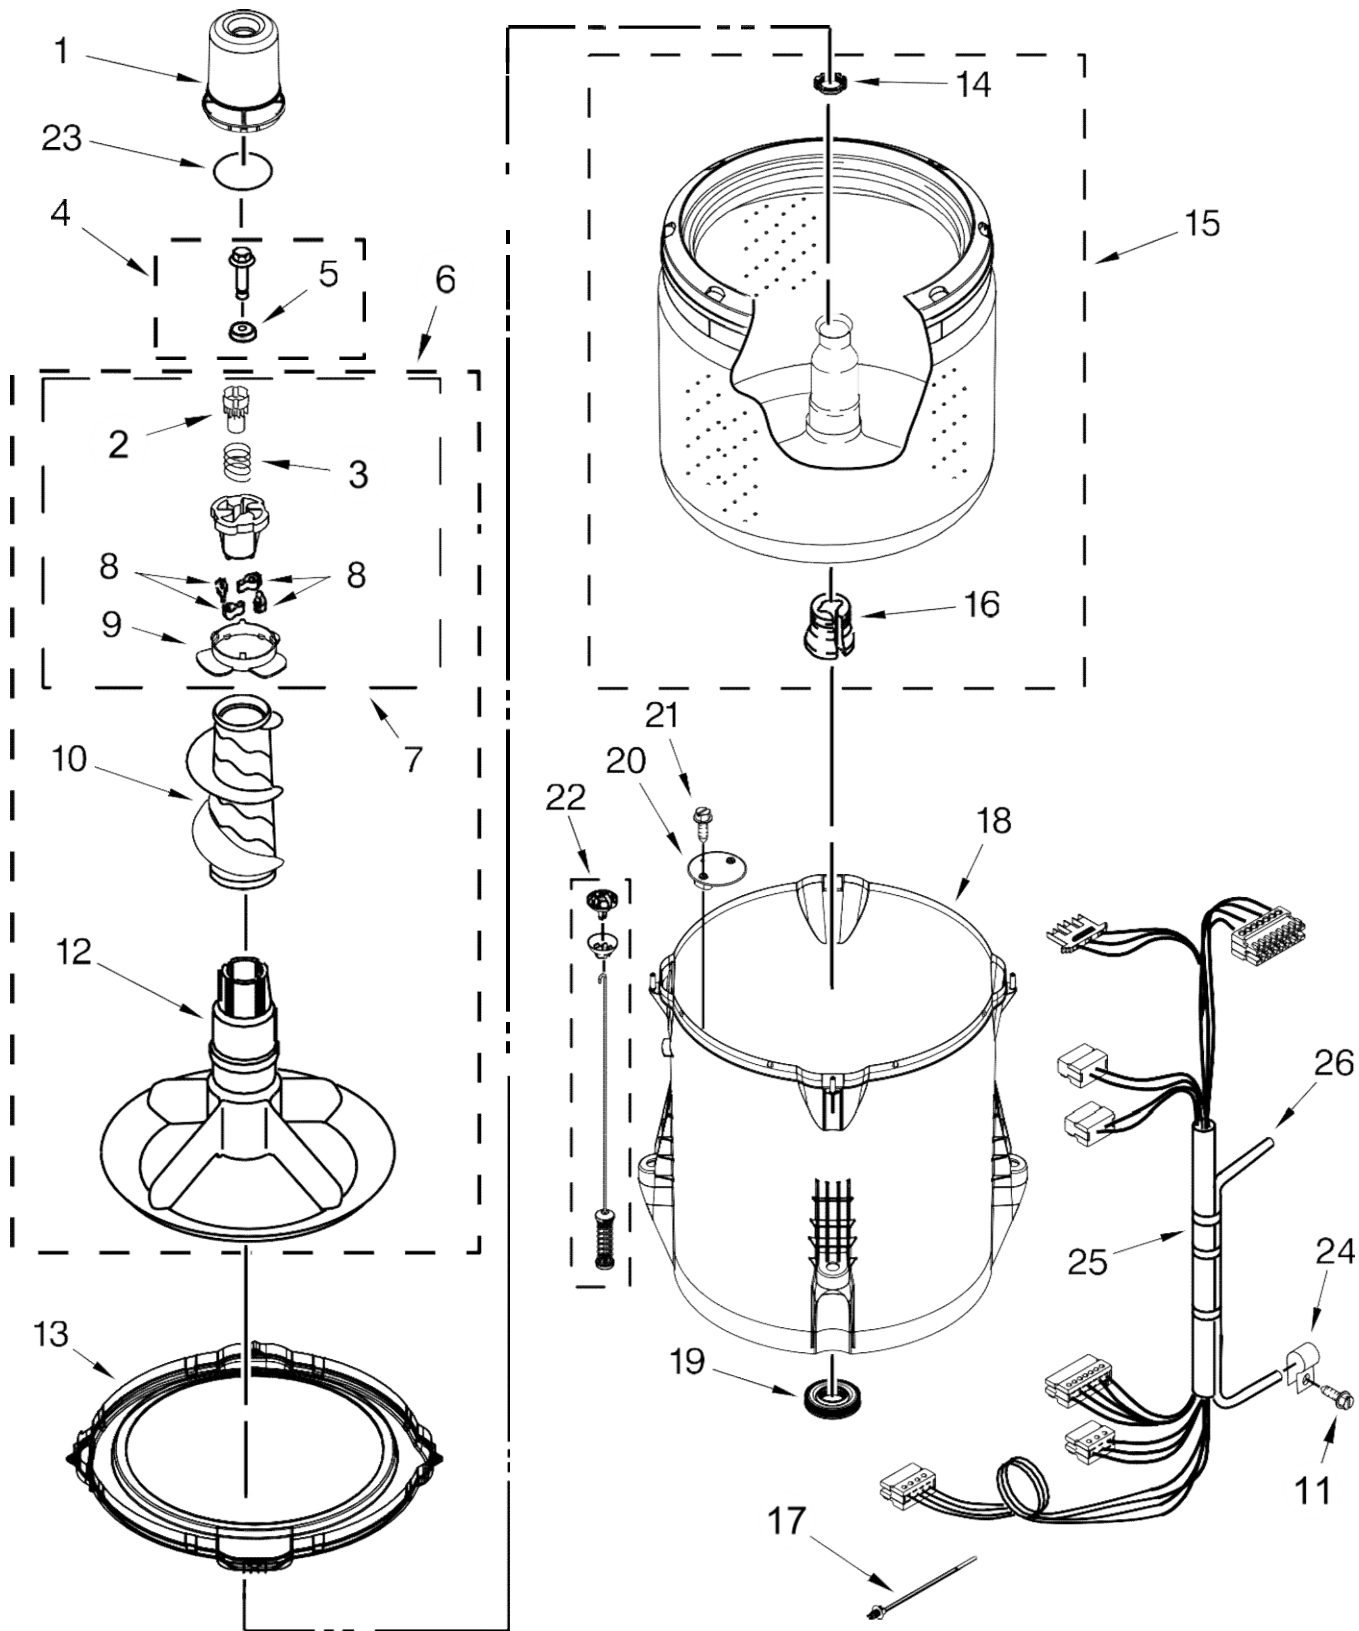

Lavadora Whirlpool 7MWTW1899BQ0

Lavadora Whirlpool 7MWTW1899BQ0

<u>Illus. No.</u>	<u>Part No.</u>	<u>Description</u>
1	W10618244	Panel, Console
2	8536939	Clip, Spring
3		End Cap (Left)
	8566035	White
4		End Cap (Right)
	8566032	White
5	8312709	Clip, Console
6	W10723789	Control Unit Assembly
7	W10461159	Panel, Console Rear Cover
8	1157158	Screw
9	W10251309	Push Button, Start

<u>Illus. No.</u>	<u>Part No.</u>	<u>Description</u>
10	90767	Screw
11	W10525194	Cord, Power
12	3400076	Screw
13		Assembly, Timer Knob
	8566061	White
14		Assembly, Control Knob
	8565944	White
15	W10285512	Switch, Rotary Encoder (4 Position)
16	W10291176	Harness, Upper
17	W10683653	Inlet Assembly, Water

<u>Illus. No.</u>	<u>Part No.</u>	<u>Description</u>
18	W10684972	Harness, Valve
19	8281163	Screw (Stainless)
20	3400818	Screw
21	W10242307	Washer, Hose
22	W10810281	Washer, Filter
23		Hose, Water Inlet
	W10194210	Cold Water
	W10194211	Hot Water
24	W10285511	Switch, Rotary Encoder (2 Position)

Lavadora Whirlpool 7MWTW1899BQ0

<u>Illus. No.</u>	<u>Part No.</u>	<u>Description</u>
1	8528278	Dispenser, Fabric Softener
2	8533540	Retainer, Spring
3	3946997	Spring, Compression
4	W10003790	Screw and Washer
5	3949550	Washer
6	8538246	Agitator (Complete)
7	8537433	Cam, Driven
8	3366877	Dog, Agitator Clutch
9	8055141	Bearing, Cam
10	3946996	Auger, Agitator
11	8533943	Screw
12	3947517	Agitator Assembly